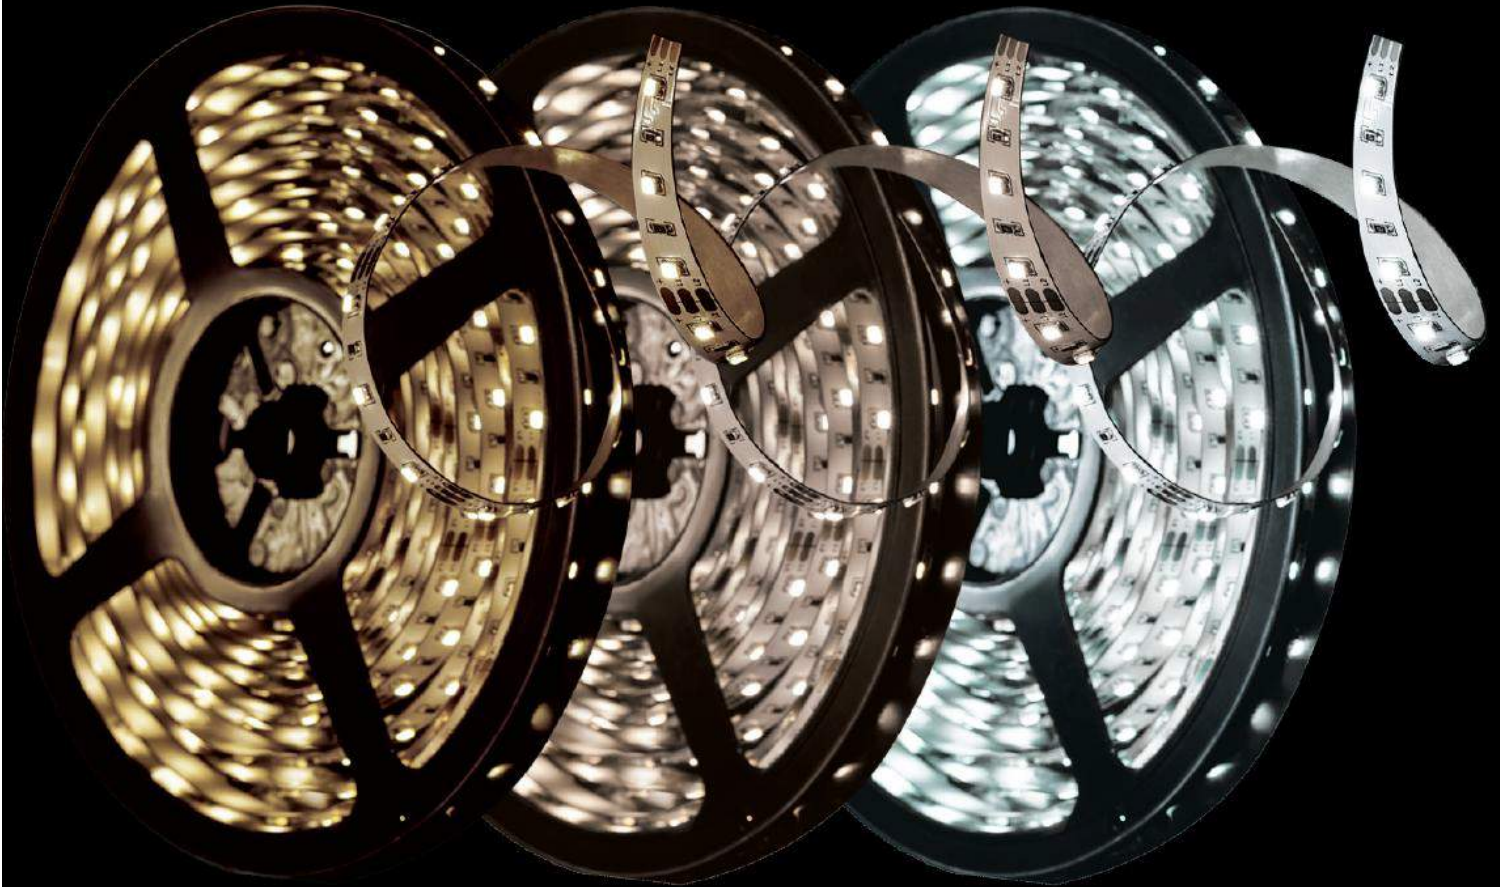

Recessed downlights are the best when you desire clean ceiling lines. Best suited for places that need clear light flow, minimum glare and shadows. Mount fix on the side, front or slightly behind the task area for best results. Easy to handle and less expensive when installed during new construction or major renovation.

Dimensions: A: L X W / Diameter | B: Cutout Size | C: Height (All Dimensions in cm)

LED STRIPS

Known as ribbon lights, they are very easy to install in places such as staircases, railings, cabinets, pathways, door & window frames, puja rooms and covers. Our strip lights, with the help of a RGB controller use a mix of red, green and blue LEDs to create outstanding multiple color effect.