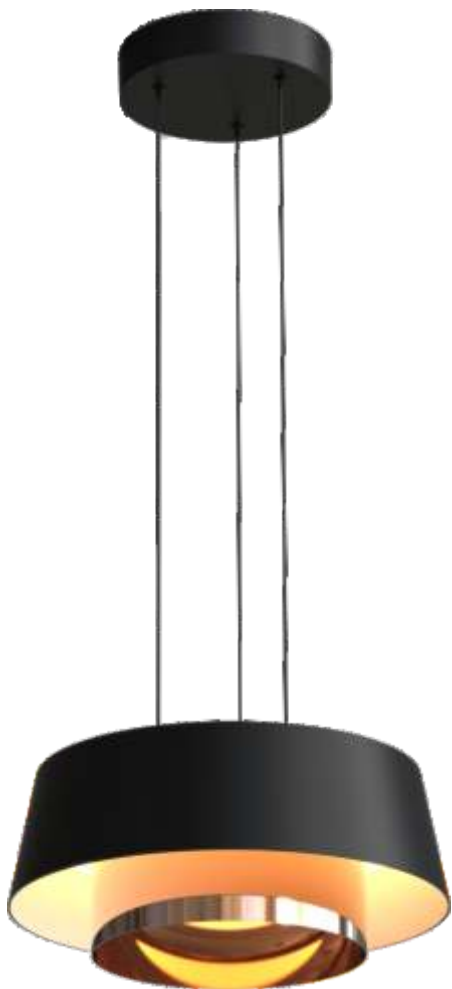

Item No. : GL-29-12126

Lamp : LED 29W (Dimmable, 3 Step Control)

Colour : 3000K

Size : Ø 350 MM

Finish : Inside White Outside Black + Rose Gold

Material : Aluminium + Acrylic+ Iron Base

M.R.P. : ₹ 22200/-