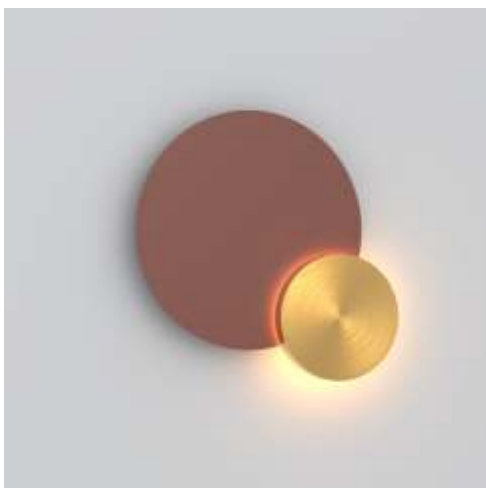

A large, stylized letter 'G' that is open on the right side. The 'G' is formed by a thick line with a color gradient from red at the top to purple and then orange at the bottom. A small, four-pointed starburst is attached to the right side of the 'G' at its top curve.

Finish : Satin Nickle

Glass / Shade Finish : Black Transperant

Material : Steel

M.R.P. : ₹ 3100/-

Item No. : GL-01-22106 / 3

Lamp : E27

Size : L 710 x W 100 x H 1100 MM

Finish : Satin Nickle

Glass / Shade Finish : Black Transperant

Material : Steel

M.R.P. : ₹ 9400/-

Item No. : GL-01-22107

Lamp : E27

Size : D 100 x H 310 MM

Finish : Black

Glass / Shade Finish : Black Transperant

Material : Steel

M.R.P. : ₹ 2650/-

Item No.	Lamp	Colour	Size(MM)	Finish	Material	M.R.P.
GL-07-12103	LED 6.5 W	3000K	Ø 200	Alluminium + Acrylic + Iron Base	Black Base + Brass Plating	9500/-
GL-07-12104	LED 6.5 W	3000K	Ø 200	Alluminium + Acrylic + Iron Base	Brick Red Base + Brass Plating	9500/-
GL-07-12105	LED 6.5 W	3000K	Ø 200	Alluminium + Acrylic + Iron Base	Grey Base + Brass Plating	9500/-
GL-07-12106	LED 6.5 W	3000K	Ø 200	Alluminium + Acrylic + Iron Base	Blue Base + Brass Plating	9500/-
GL-07-12107	LED 11 W	3000K	Ø 300	Alluminium + Acrylic + Iron Base	Black Base + Brass Plating	12800/-
GL-07-12108	LED 11 W	3000K	Ø 300	Alluminium + Acrylic + Iron Base	Brick Red Base + Brass Plating	12800/-
GL-07-12109	LED 11 W	3000K	Ø 300	Alluminium + Acrylic + Iron Base	Grey Base + Brass Plating	12800/-
GL-07-12110	LED 11 W	3000K	Ø 300	Alluminium + Acrylic + Iron Base	Blue Base + Brass Plating	12800/-