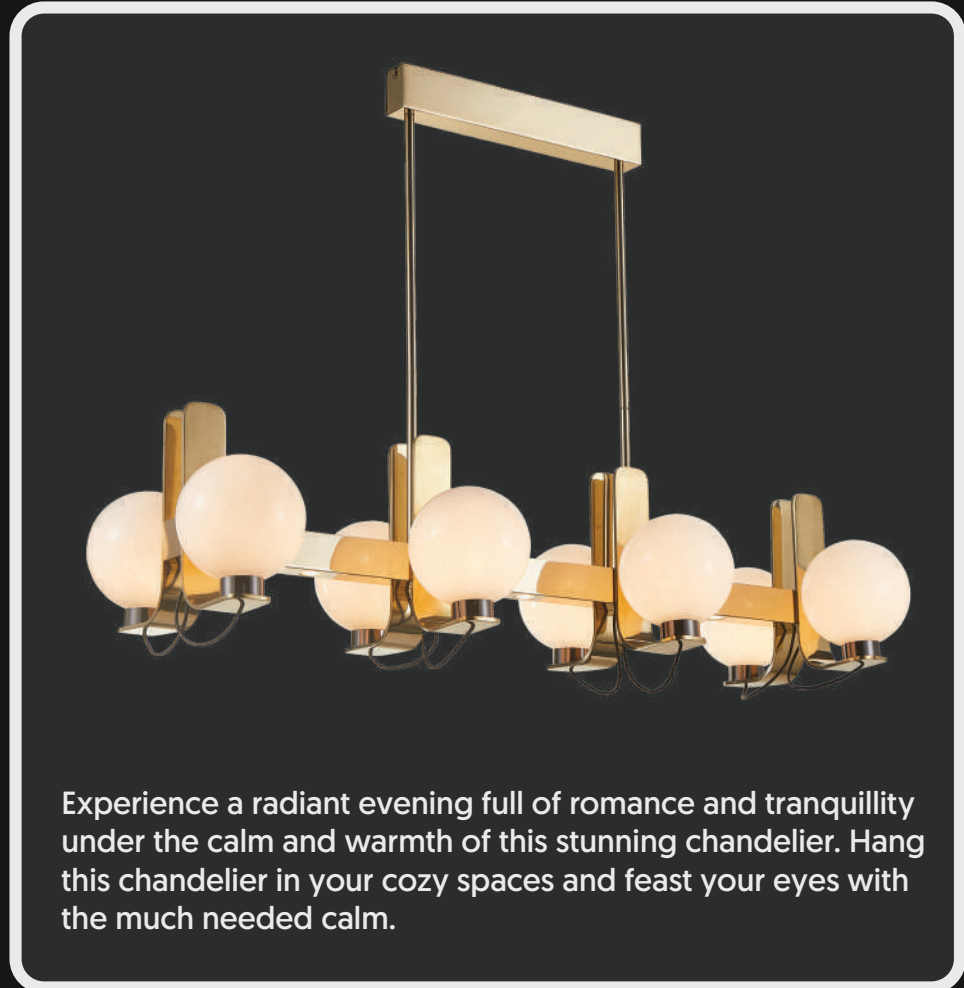

LG-103

Product No. : LG-103

Color : Metal Gold Finish + Milky Glass

Size: L-38" H-60"

Lamp Type: G9x8