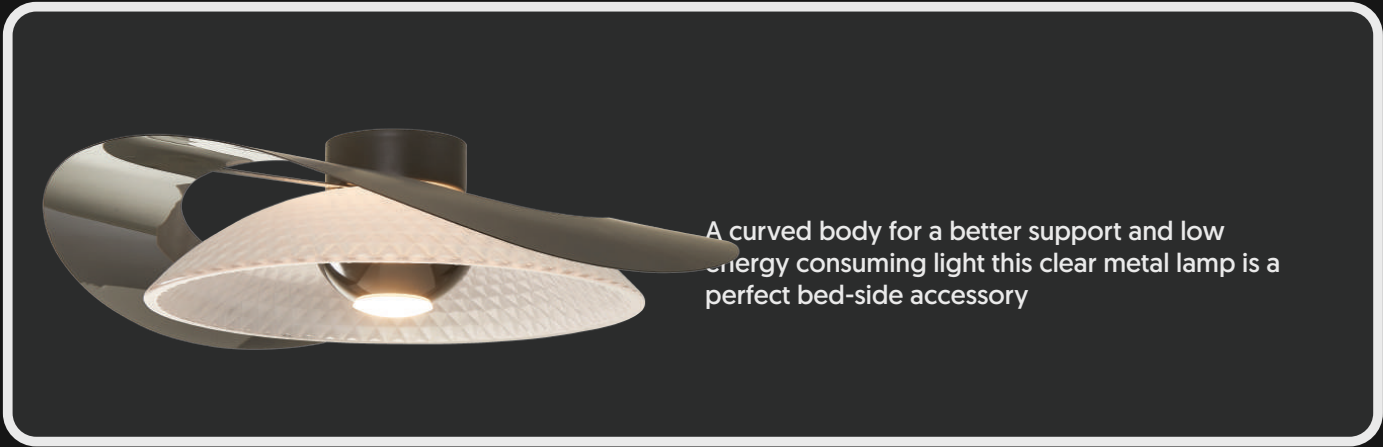

LG-061

Product No. : LG-061

Color : Gunmetal Black

Size: D-14" H-16"

Lamp Type: 15W WW