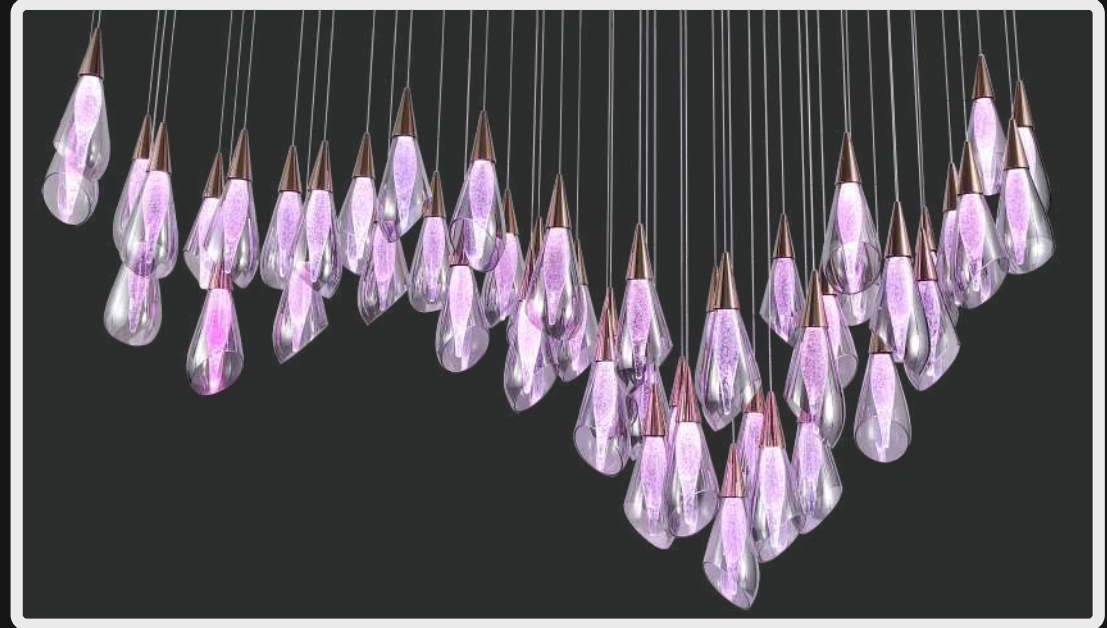

When most people think "chandelier", this classic design is what comes to mind. Stunning with an elaborate, four-runged frame in an antique rust finish, this beauty has glittering crystal beads strung all over its magnificent body.

LG-102