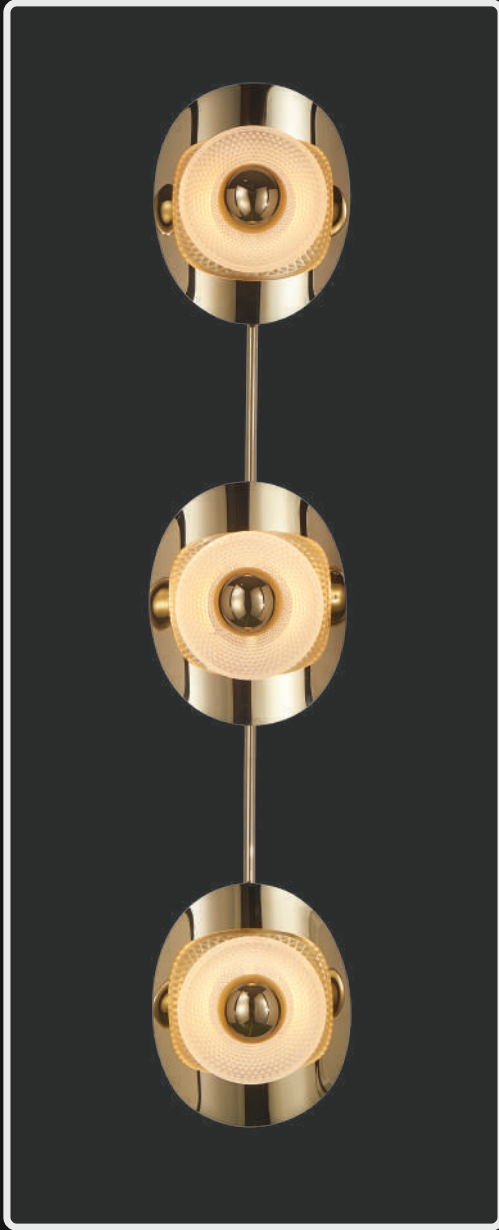

## LG-062

A curved body for a better support and low energy consuming light this clear metal lamp is a perfect bed-side accessory

Product No. : LG-062

Color : Gold Finish

Size: D-18" H-20"

Lamp Type: 20W WW

# LG-063

A gun-metal finish light accessory is the new trend. Available in matte gray colour, this round canopy light is a mood setter.

Product No. : LG-063

Color : Gunmetal Black

Size: D-18" H-20"

Lamp Type: 20W WW

## LG-064

Crafted of metal this wavy structured pendant light is an elegant addition to foyer, dressing room and bedroom

Product No. : LG-064

Size: L-9" H-48"

Color : Gold Finish

Lamp Type: 30W WW