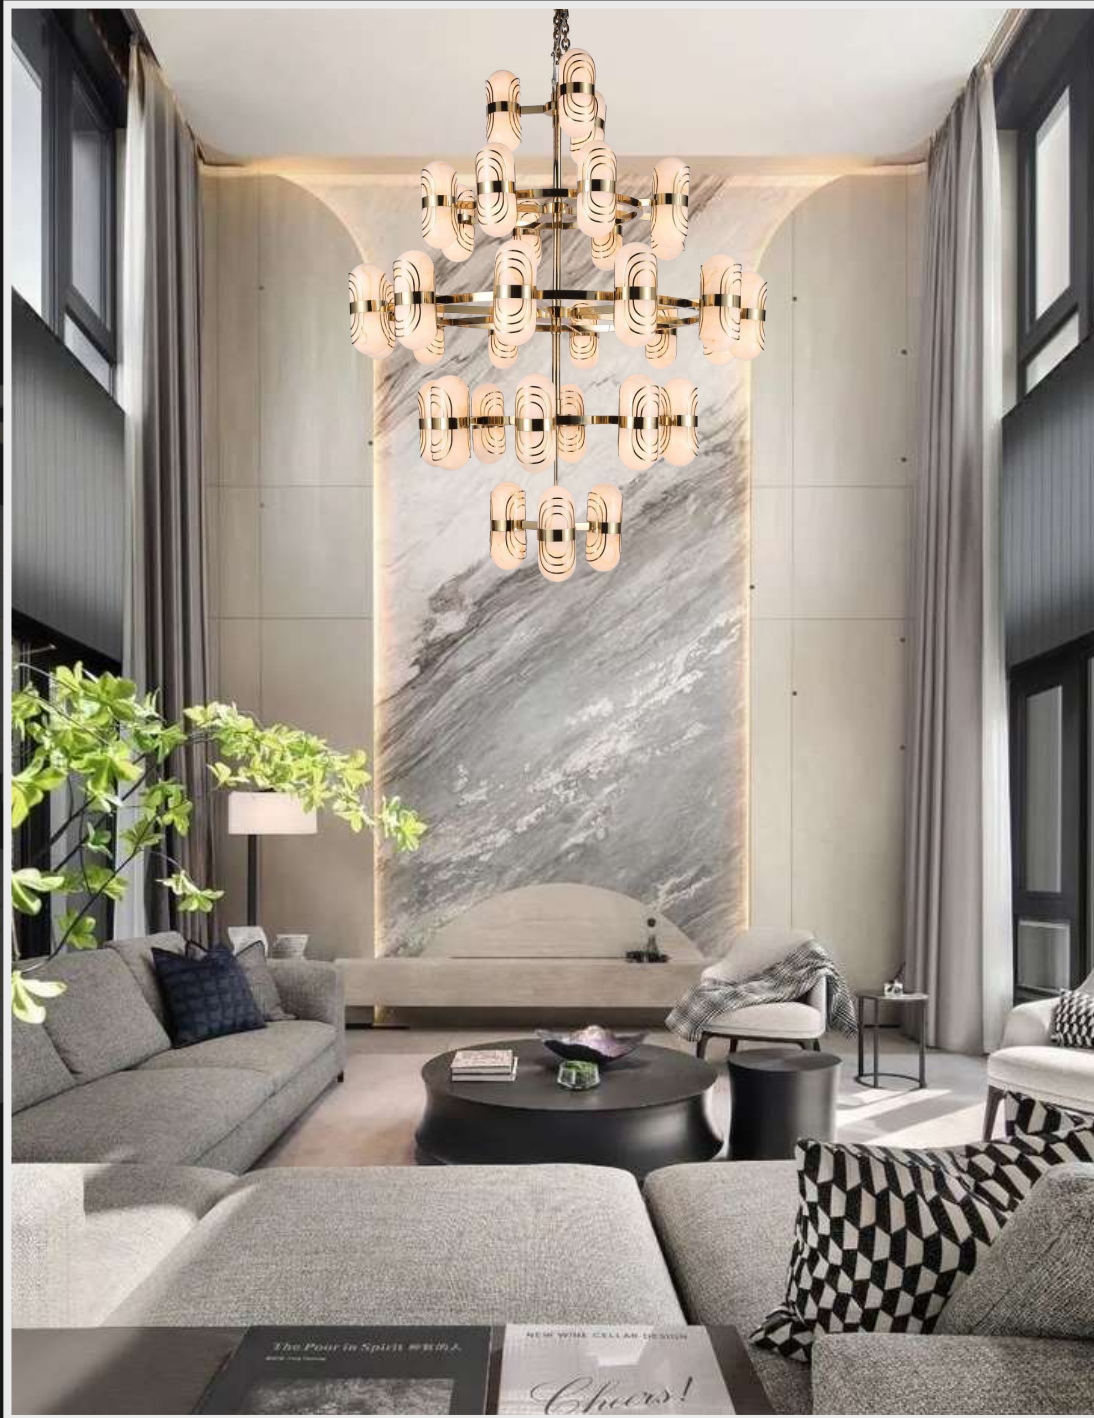

LG-096

Product No. : LG-096

Color : Gold + Alabaster Glass

Size: D-52" H-58"

Lamp Type: G9x16