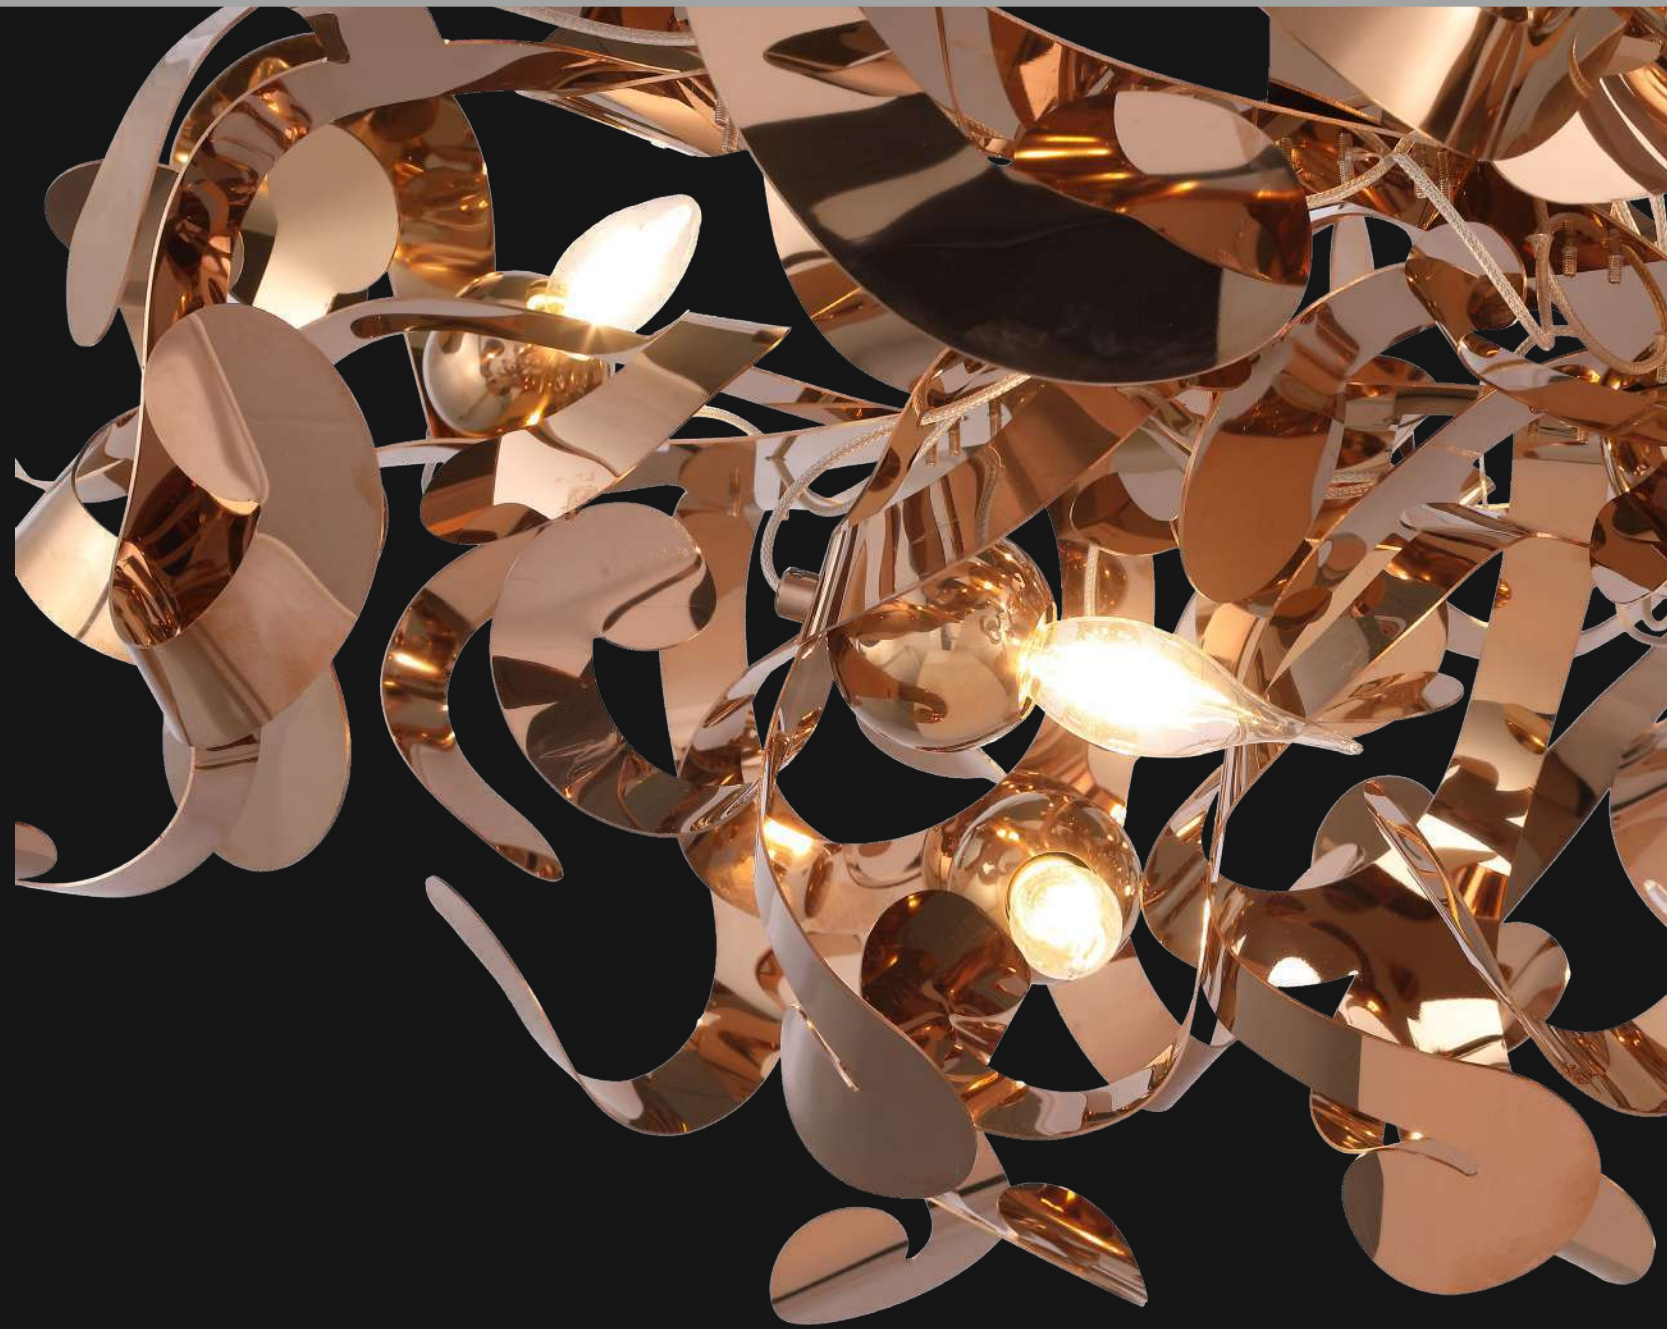

Experience a radiant evening full of romance and tranquillity under the calm and warmth of this stunning chandelier. When illuminated, this golden beauty merges well with the alluring glimmer making it feel like sunshine in your living room.

Product No. : LG-121

Color : Rosegold Metal

Size: D-30" H-12"

Lamp Type: E14x9