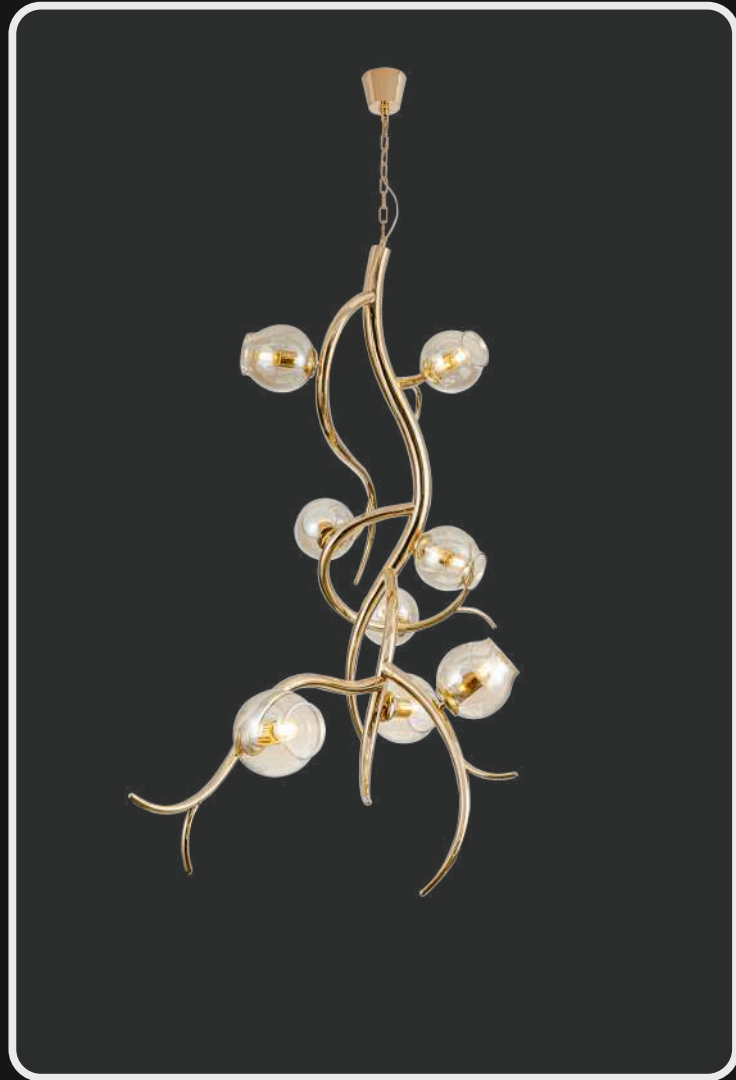

Size: D-10" H-16"

Lamp Type: 10W WW

**LG-014**  
**LG-016**

Brown coloured glass light for a fall feel is the need of an hour. crafted from brilliant glass this globe light takes you through the autumn season in all possible spaces.

Product No. : LG-019

Color : Gold + Amber Glass

Size: D-44" H-20"

Lamp Type: E27

# LG-020

Vertical Spiral fitting for heightened setups, this free-flowing rose climber chandelier is a great piece to bring out glamour for the rooms you use it in.

Product No. : LG-020

Color : Gold + Amber Glass

# LG-021

Victorian themed climber chandelier is a piece for the enthusiasts who aim to create a traditional history vibe for their spaces. The body within is made of metal in a glossy gold finish with glass crystal orbs with depiction of climber plants going outward for more realistic look. It's a perfect chandelier for living rooms, lounges, dining areas, and more!