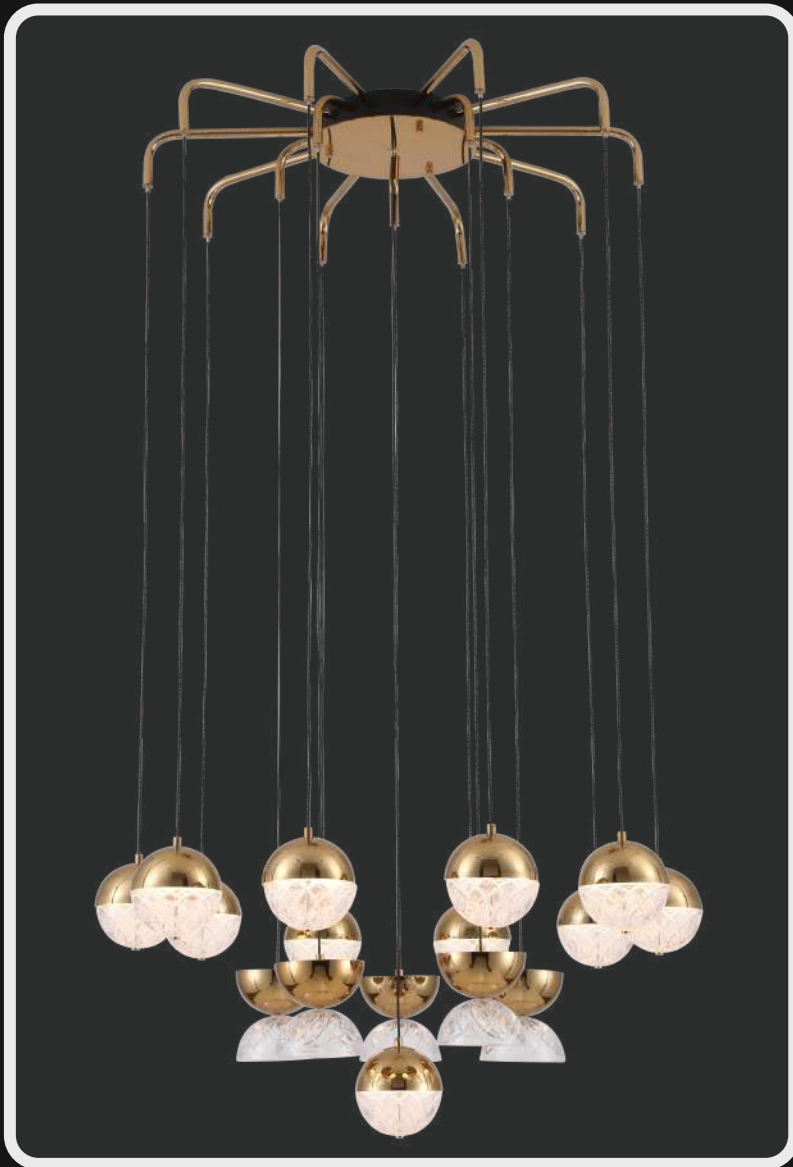

Product No. : LG-077

Size: D-66" H-40"

Color : Amber + Gold

Lamp Type: E27

Product No. : LG-078

Size: D-34" H-72"

Color : Gold + Clear glass

Lamp Type: 80W WW