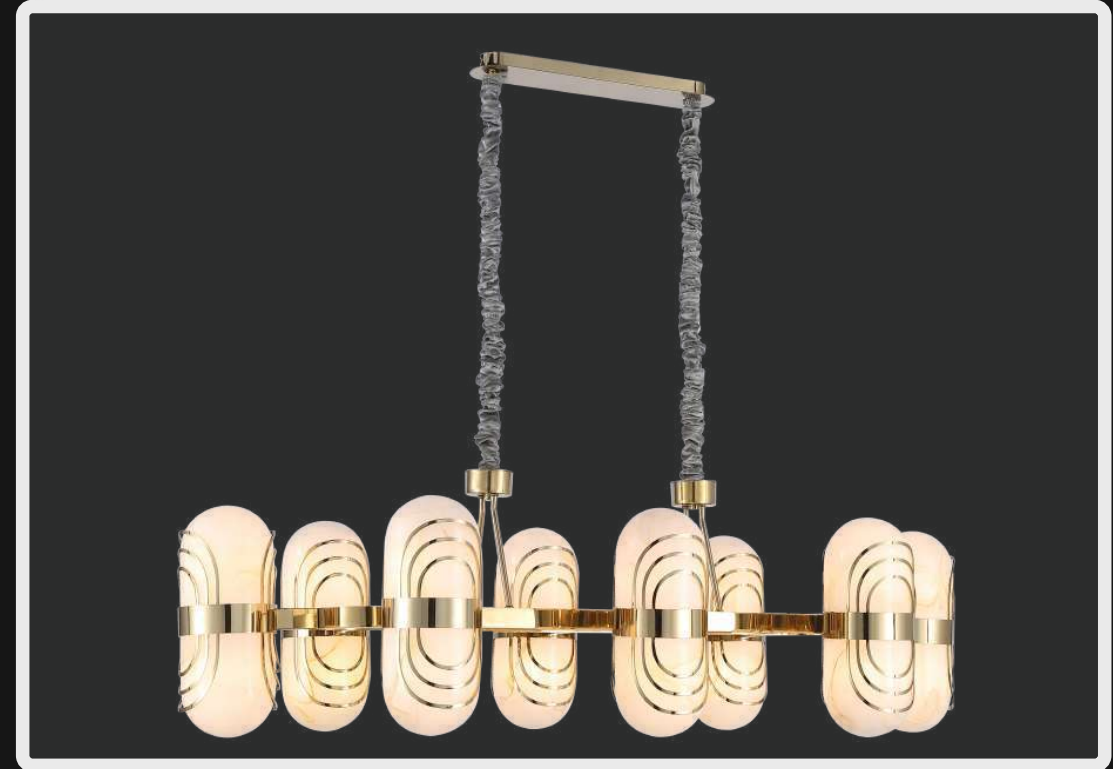

Product No. : LG-095

Color : Gold + Alabaster Glass

Size: D-17" H-72"

Lamp Type: G9x8

When most people think "chandelier", this classic design is what comes to mind. Stunning with an elaborate, four-runged frame in an antique rust finish, this beauty has glittering crystal beads strung all over its magnificent body.

LG-096

Product No. : LG-096

Color : Gold + Alabaster Glass

Size: D-52" H-58"

Lamp Type: G9x16