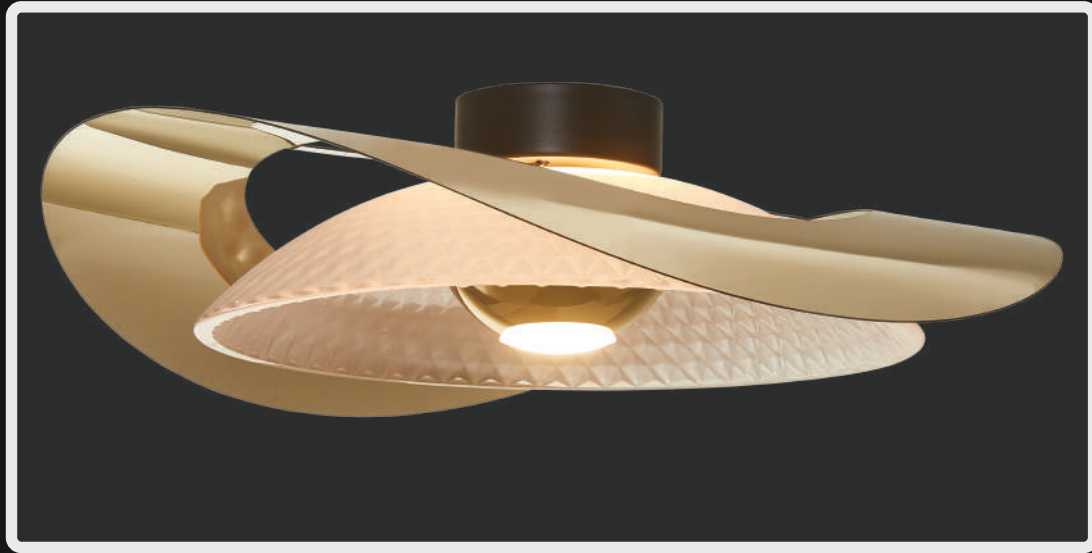

## LG-062

A curved body for a better support and low energy consuming light this clear metal lamp is a perfect bed-side accessory

Product No. : LG-062

Color : Gold Finish

Size: D-18" H-20"

Lamp Type: 20W WW