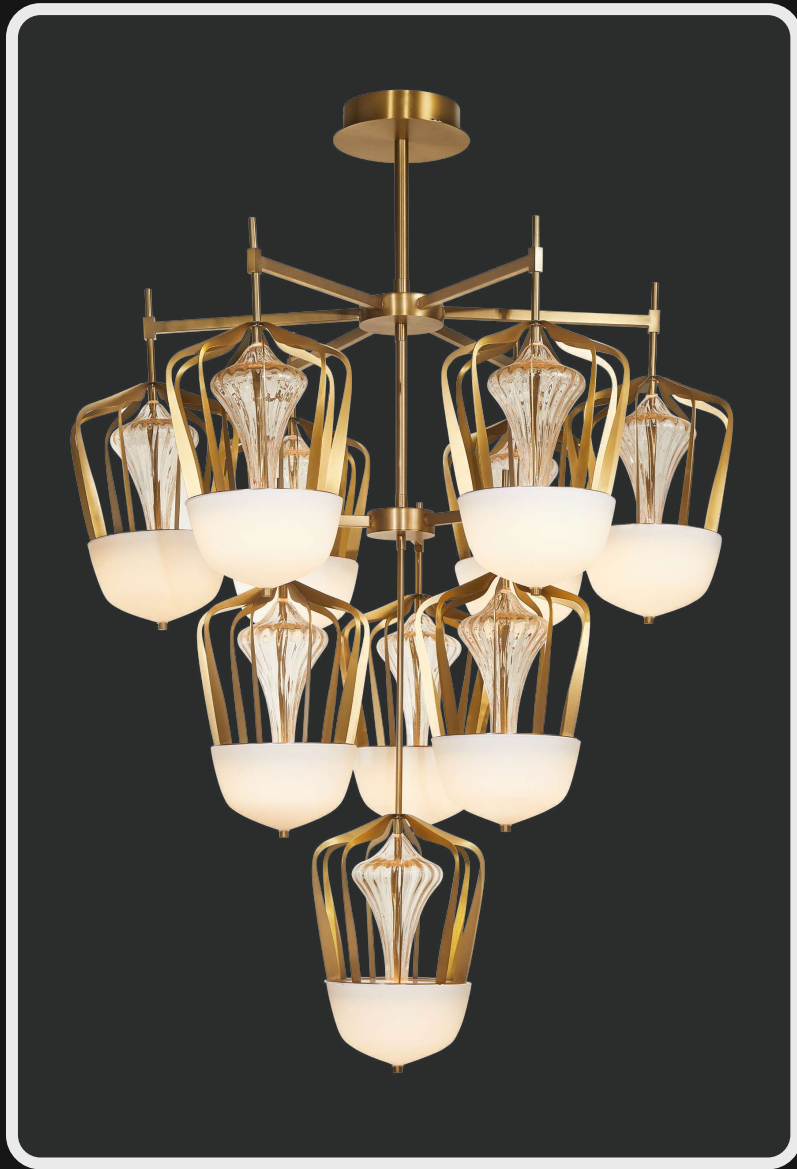

LG-093

Product No. : LG-093

Color : Brushed Copper Finish + Milky Glass

Size: D-48" H-54"

Lamp Type: 100W WW