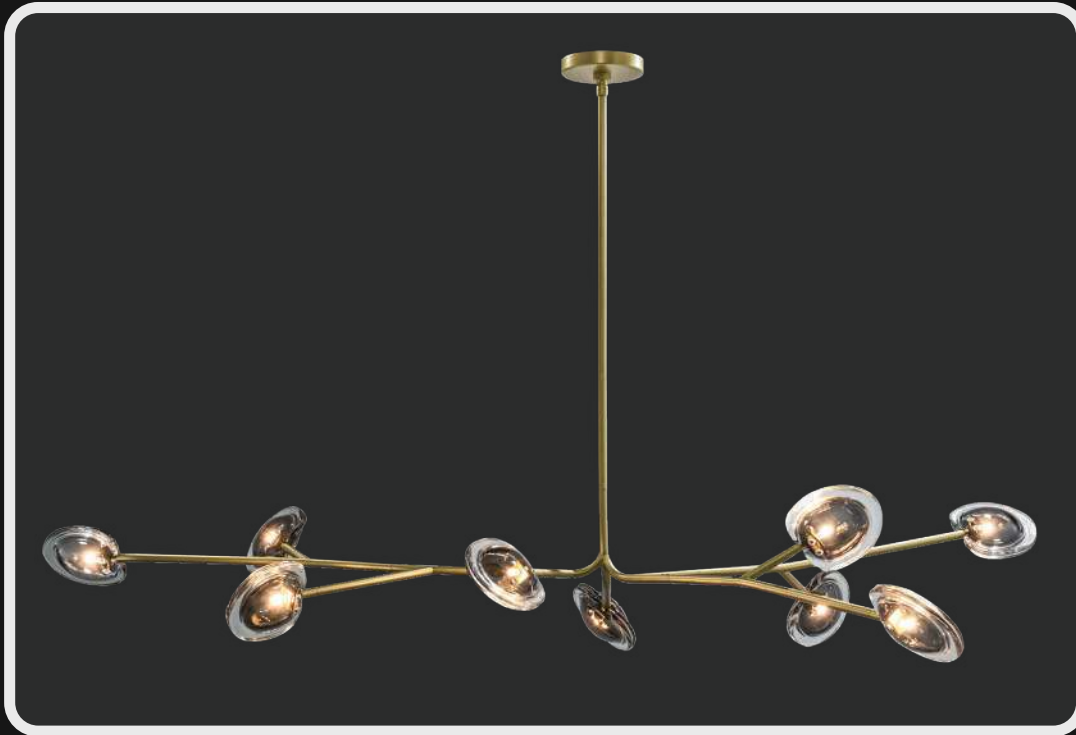

LG-031

Elegance comes in all shapes and sizes, and this classic chandelier is in its perfect epitome. The hues of amber and rustic glass globes ensembled in the golden branch-like gives a natural touch of a luminous garden within your home.

Product No. : LG-031

Color : Matt Gold + Smoke Glass

Size: L-48" W-30" H-60"

Lamp Type: G4x9