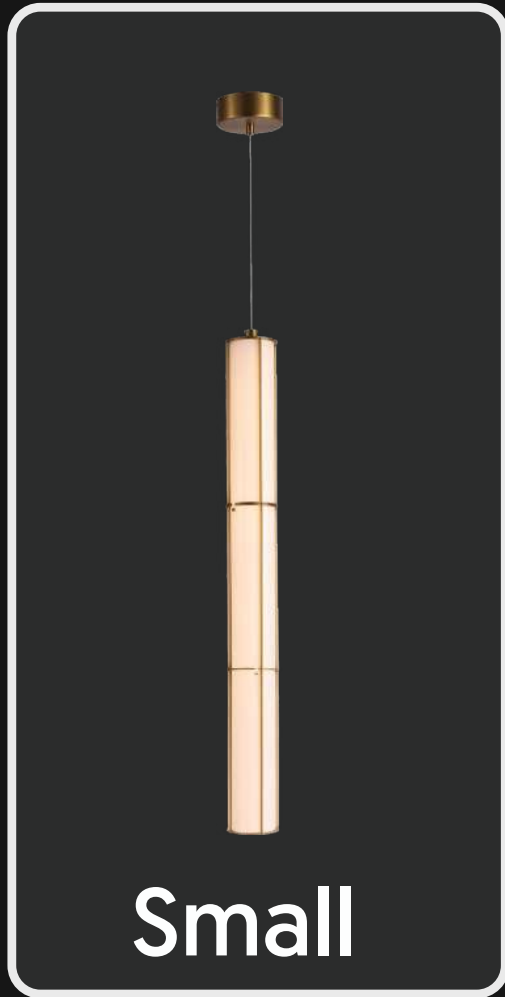

Small

Product No. : LG-043

Color : White + Gold

Size: D-3" H-40"

Lamp Type: 20W WW