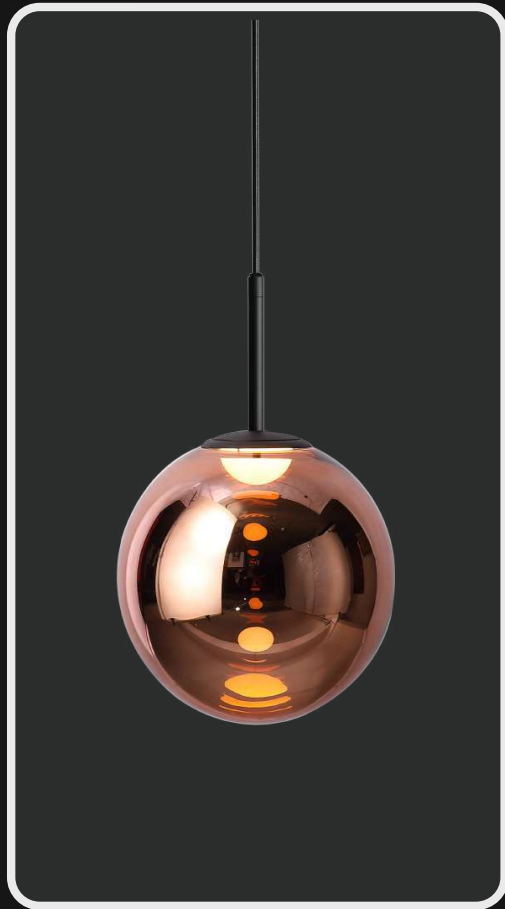

Size: D-88" H-70"

Lamp Type: E27

Product No. : LG-013

Color : Black + Smoke Glass

Size: D-10" H-16"

Lamp Type: 10W WW

Product No. : LG-015

Color : Black + Smoke Glass

Size: D-14" H-20"

Lamp Type: 15W WW

# LG-013 LG-015

Smoked lunar features a single seeded glass globe for more compact spaces. This design works well of trendy interiors that call for a show.

Product No. : LG-014

Color : Black + Copper Glass

Size: D-10" H-16"

Lamp Type: 10W WW

**LG-014**  
**LG-016**

Brown coloured glass light for a fall feel is the need of an hour. crafted from brilliant glass this globe light takes you through the autumn season in all possible spaces.