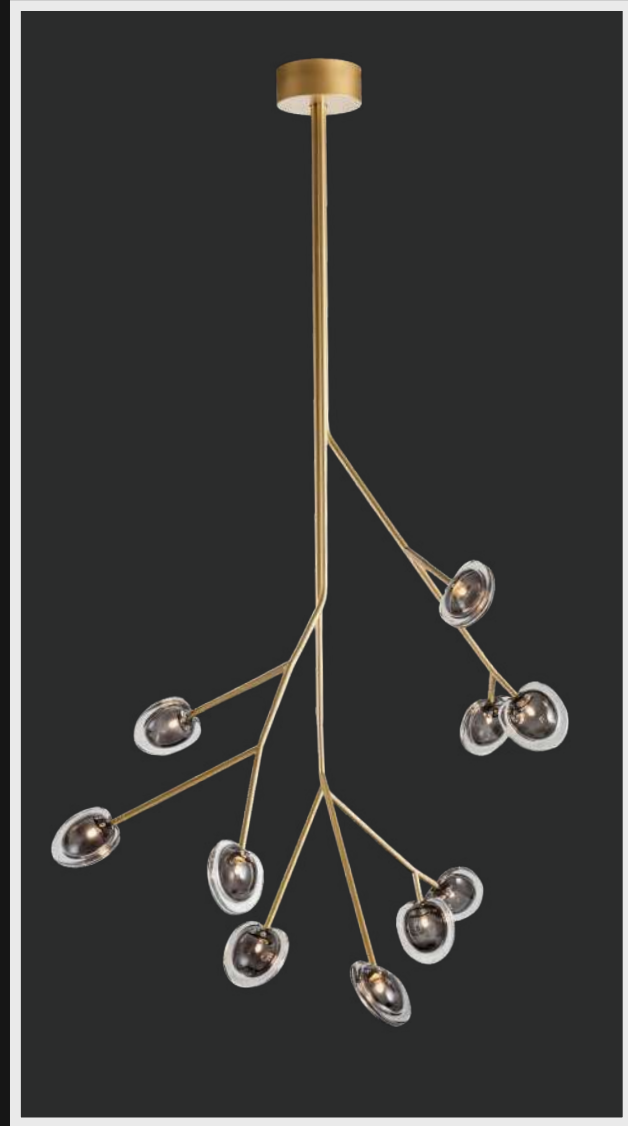

LG-032

It's time to ditch the lights that makes you twitch your eyes and switch to this simple yet luxurious wall chandelier. This masterpiece is a classic must-have for your living room, bedroom or above your dinner table. The amber-gold glass globes gives a warm grandeur to your scenery while the black branch-like rods give a contemporary feel.

Product No. : LG-032

Color : Matt Gold + Smoke Glass

Size: D-48" H-88"

Lamp Type: G4x10