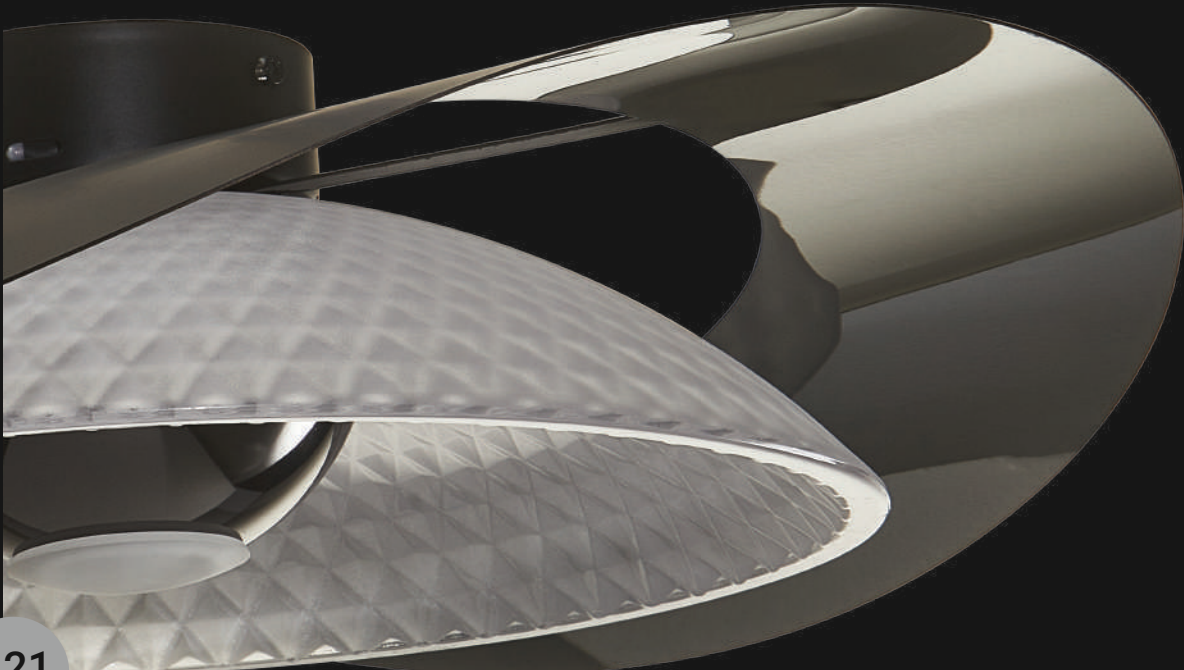

Product No. : LG-061

Color : Gunmetal Black

Size: D-14" H-16"

Lamp Type: 15W WW