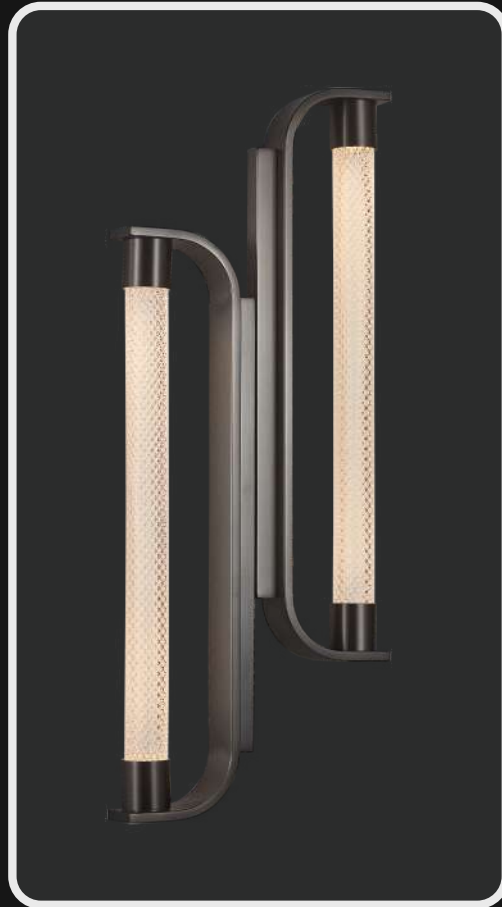

Product No. : LG-080

Size: L-2" H-22"

Color : Fine Gold Finish

Lamp Type: 15W WW

Product No. : LG-079

Size: L-2" H-22"

Color : Matt Antique Finish

Lamp Type: 15W WW

Product No. : LG-081

Color : Matt Antique Finish

Size: L-11" H-27"

Lamp Type: 30W WW

Product No. : LG-082

Color : Gunmetal Black

Size: L-11" H-27"

Lamp Type: 30W WW