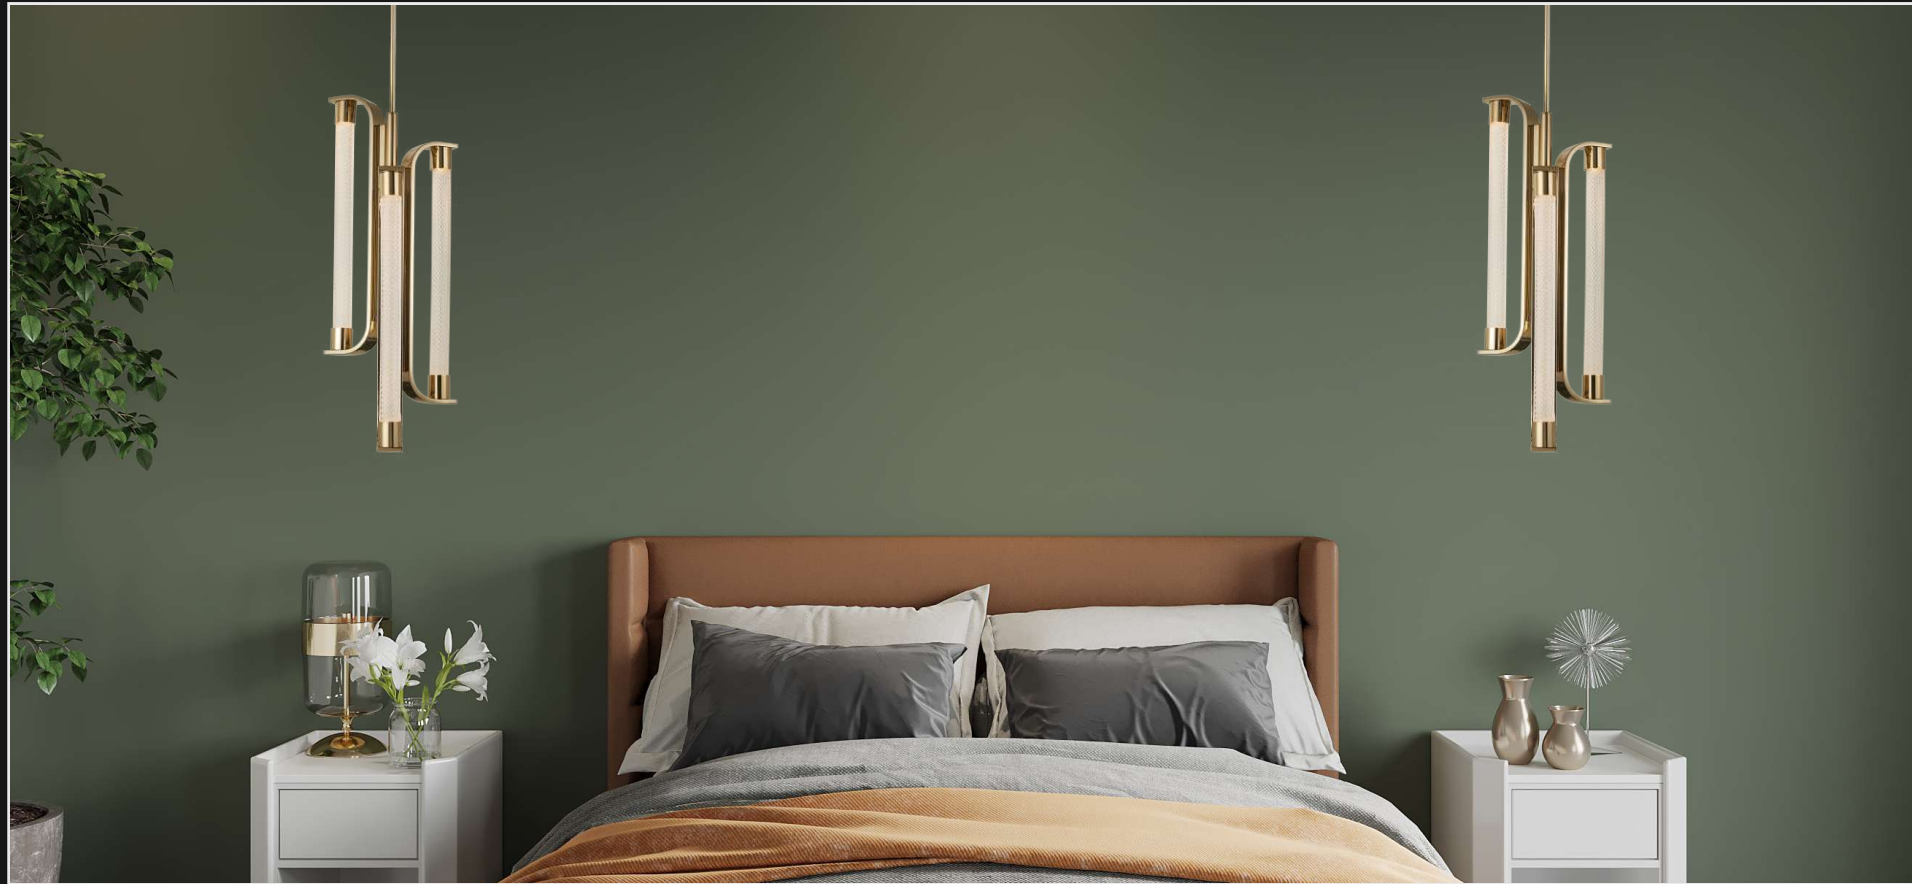

Product No. : LG-084

Color : Fine Gold Finish

Size: D-12" H-72"

Lamp Type: 45W WW

Product No. : LG-083

Color : Matt Antique Finish

Size: D-12" H-72"

Lamp Type: 45W WW

LG-083

LG-084

When most people think "chandelier", this classic design is what comes to mind. Stunning with an elaborate, four-runged frame in an antique rust finish, this beauty has glittering crystal beads strung all over its magnificent body.