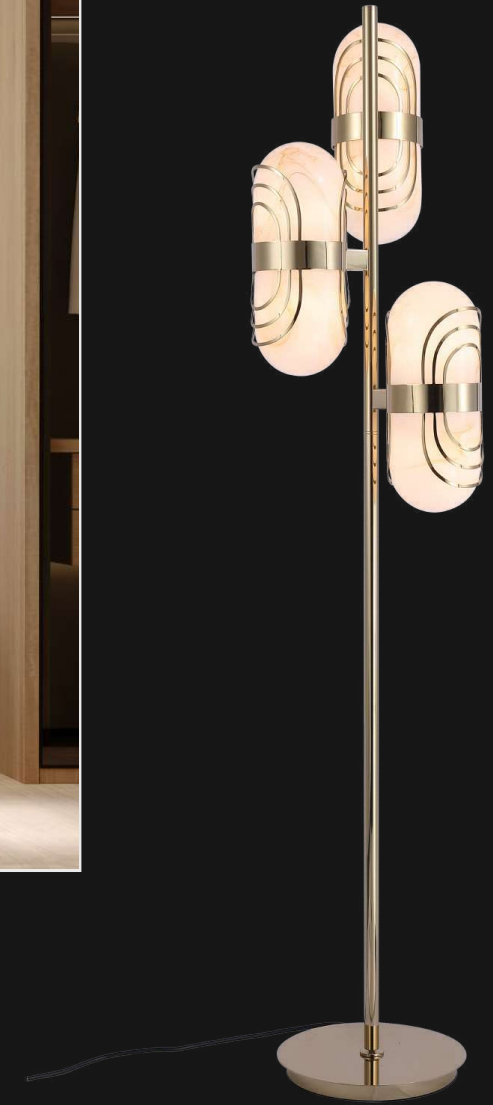

Product No. : LG-098

Color : Gold + Alabaster Glass

Size: D-14" H-62"

Lamp Type: G9x6