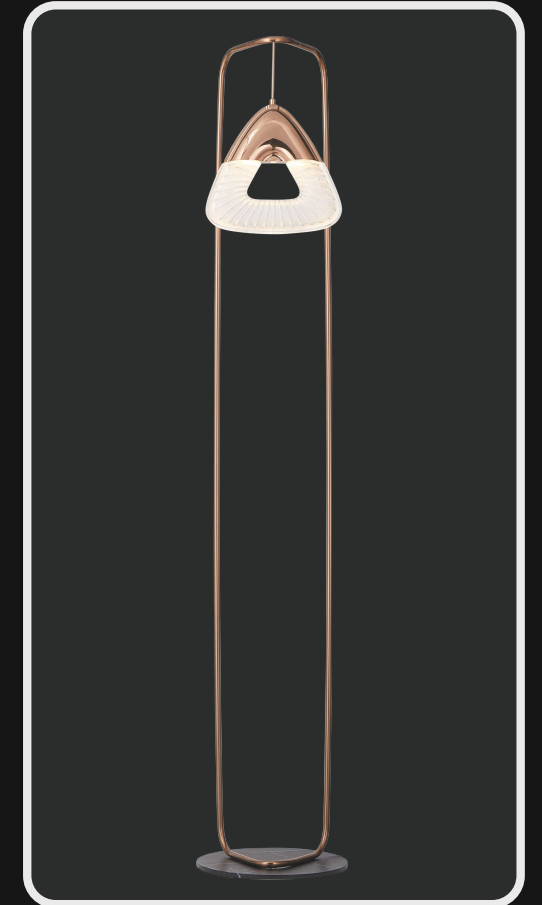

Product No. : LG-073

Size: L-12" H-52"

Color : Rosegold Finish

Lamp Type: 15W WW