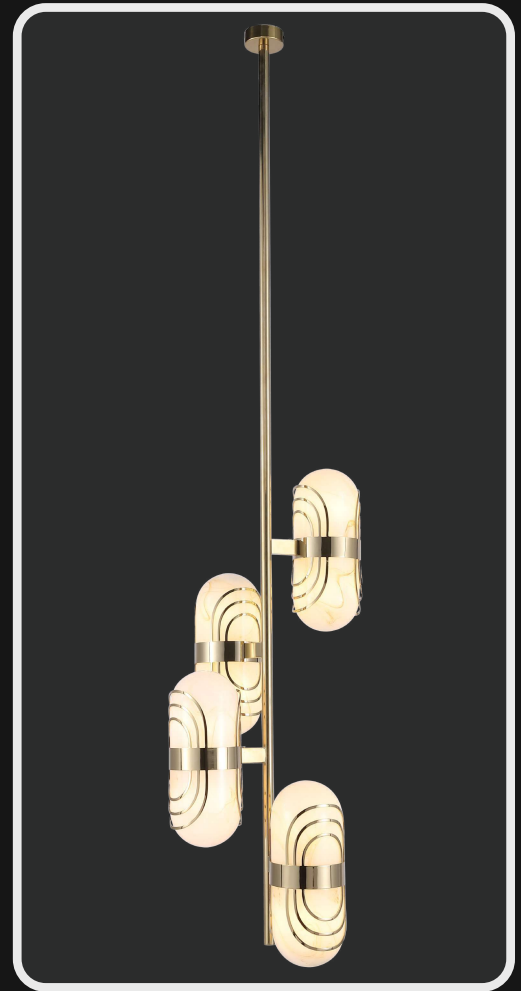

Product No. : LG-095

Color : Gold + Alabaster Glass

Size: D-17" H-72"

Lamp Type: G9x8