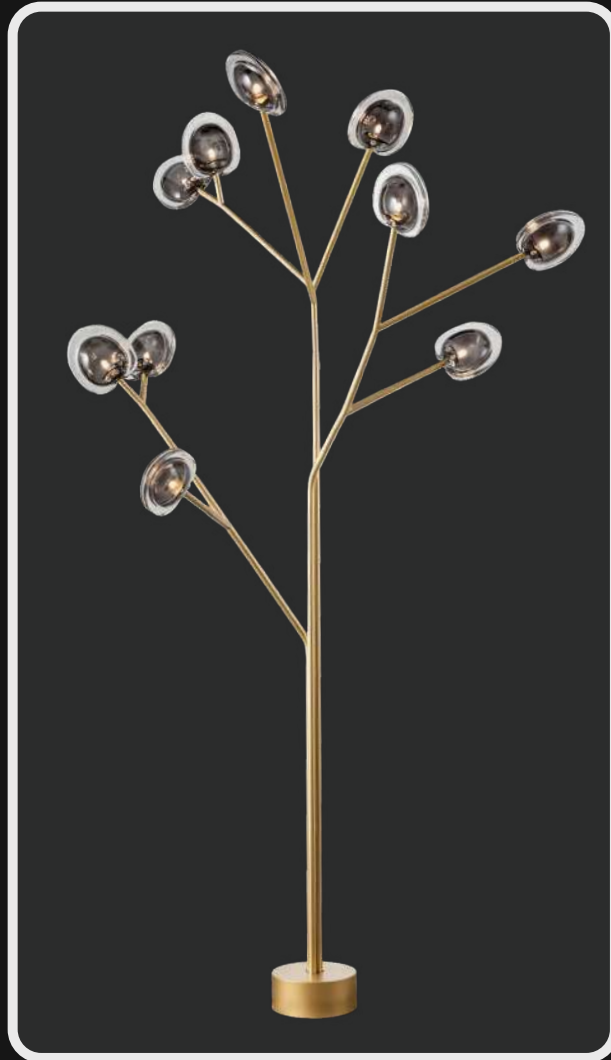

## LG-032

It's time to ditch the lights that makes you twitch your eyes and switch to this simple yet luxurious wall chandelier. This masterpiece is a classic must-have for your living room, bedroom or above your dinner table. The amber-gold glass globes gives a warm grandeur to your scenery while the black branch-like rods give a contemporary feel.

Product No. : LG-032

Color : Matt Gold + Smoke Glass

Size: D-48" H-88"

Lamp Type: G4x10