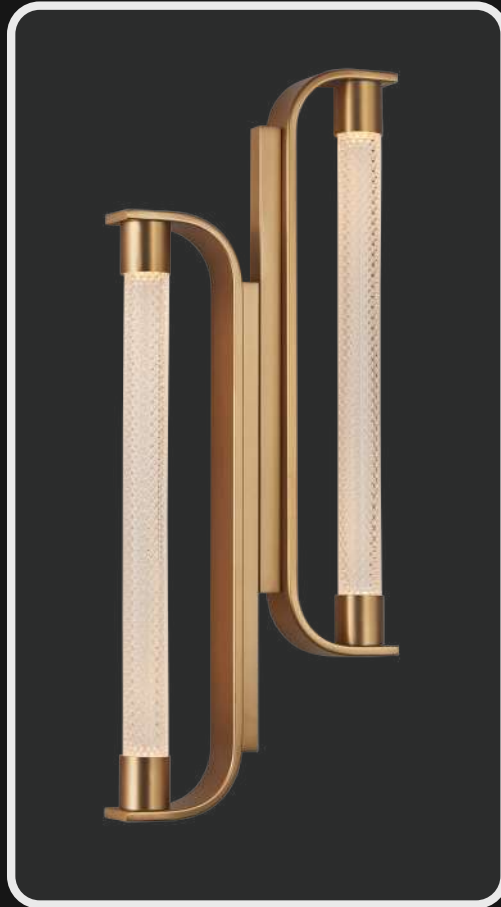

Product No. : LG-080

Size: L-2" H-22"

Color : Fine Gold Finish

Lamp Type: 15W WW

Product No. : LG-079

Size: L-2" H-22"

Color : Matt Antique Finish

Lamp Type: 15W WW

Product No. : LG-081

Color : Matt Antique Finish

Size: L-11" H-27"

Lamp Type: 30W WW

Product No. : LG-082

Color : Gunmetal Black

Size: L-11" H-27"

Lamp Type: 30W WW