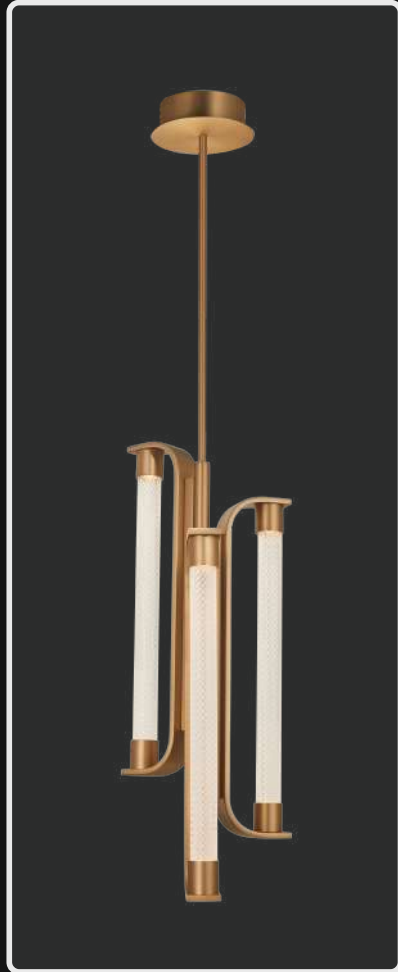

Product No. : LG-081

Color : Matt Antique Finish

Size: L-11" H-27"

Lamp Type: 30W WW

Product No. : LG-082

Color : Gunmetal Black

Size: L-11" H-27"

Lamp Type: 30W WW

Product No. : LG-084

Color : Fine Gold Finish

Size: D-12" H-72"

Lamp Type: 45W WW

Product No. : LG-083

Color : Matt Antique Finish

Size: D-12" H-72"

Lamp Type: 45W WW