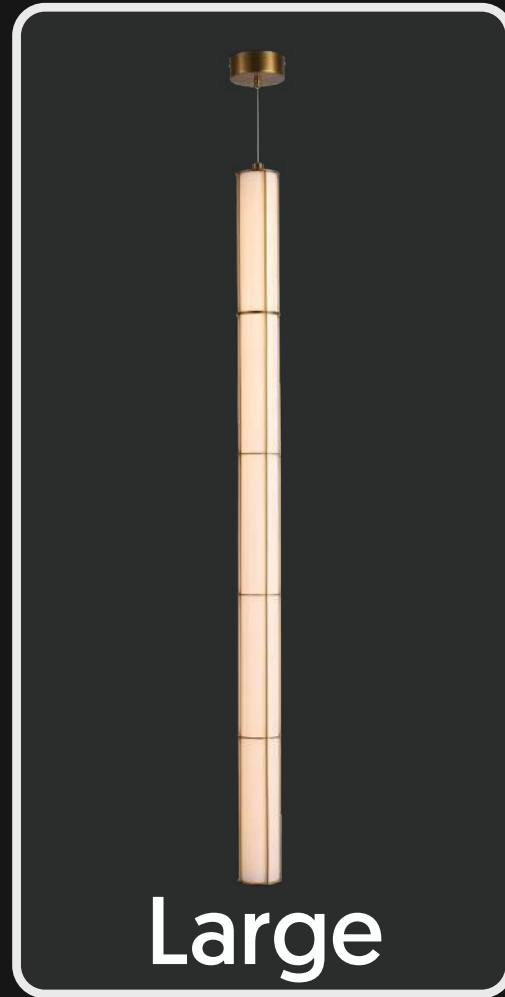

**LG-041**

Product No. : LG-041

Color : Smoke Glass

Size: D-11" H-60"

Lamp Type: 50W WW

Product No. : LG-040

Color : Smoke Glass

Size: D-11" H-18"

# STUMPS

Small

Product No. : LG-043

Color : White + Gold

Size: D-3" H-40"

Lamp Type: 20W WW

Medium

Product No. : LG-044

Color : White + Gold

Size: D-3" H-48"

Lamp Type: 30W WW

Large

Product No. : LG-045

Color : White + Gold

Size: D-3" H-60"

Lamp Type: 40W WW