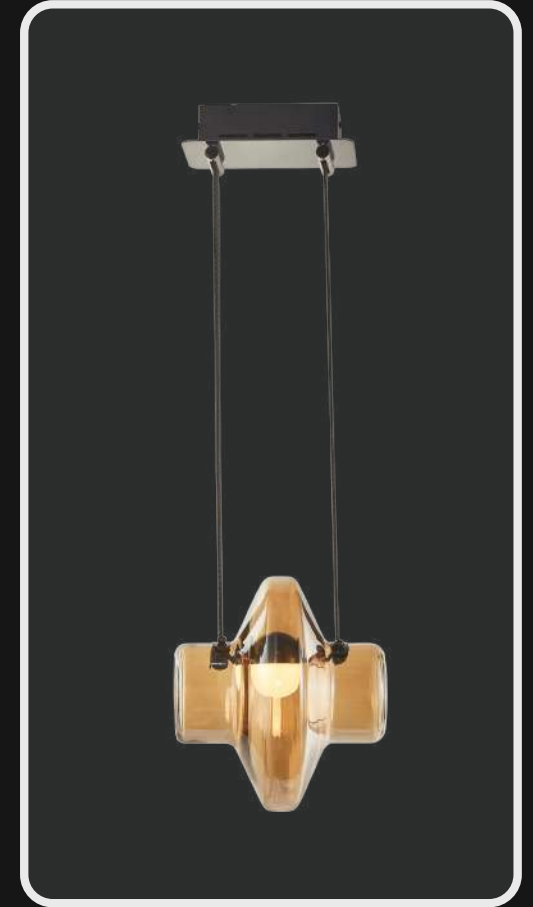

Product No. : LG-070

Color : Smoke + Black Leather

Size: L-8" H-48"

Lamp Type: 5W WW