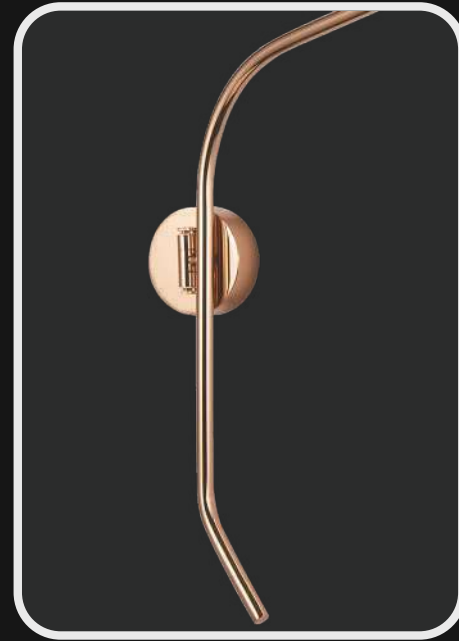

# LG-126

Bring home the exquisite glimmers of this beautifully crafted table lamp shaped like a royal hookah. The elegant design gives a classic Romanian touch while giving warm reflections when illuminated next to your couch, bed or workstation.

Product No. : LG-126

Color : Black + White Marble

Size: L-26" H-20"

Lamp Type: 10W WW

Product No. : LG-128

Size: L-32" H-28"

Color : Black

Lamp Type: 10W WW

Product No. : LG-129

Size: L-32" H-28"

Color : Gold

Lamp Type: 10W WW