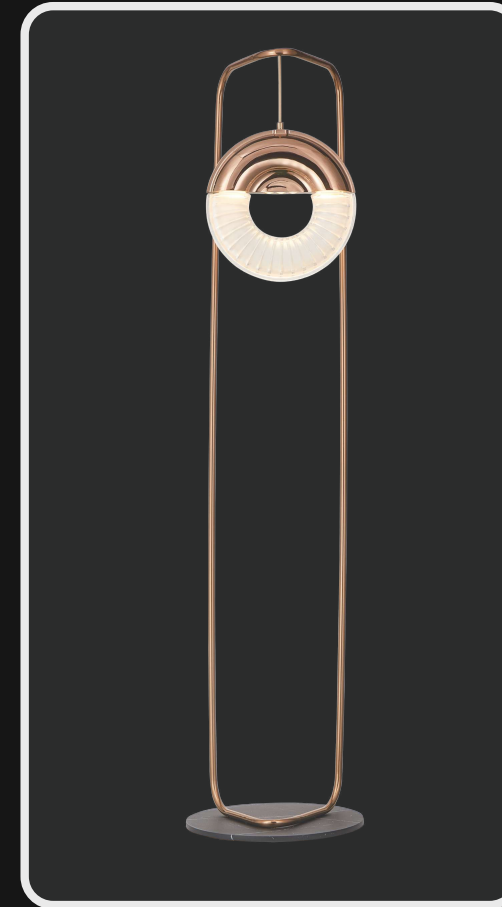

# LG-073 LG-074

A floor lamp that is just the right type to set in ambience for variety of interior and color palatte

Product No. : LG-074

Size: L-12" H-65"

Color : Rosegold Finish

Lamp Type: 15W WW

Product No. : LG-073

Size: L-12" H-52"

Color : Rosegold Finish

Lamp Type: 15W WW

When most people think "chandelier", this classic design is what comes to mind. Stunning with an elaborate, eight-smokey cylinders in an amber gold finish, is a perfect fit for your living area.