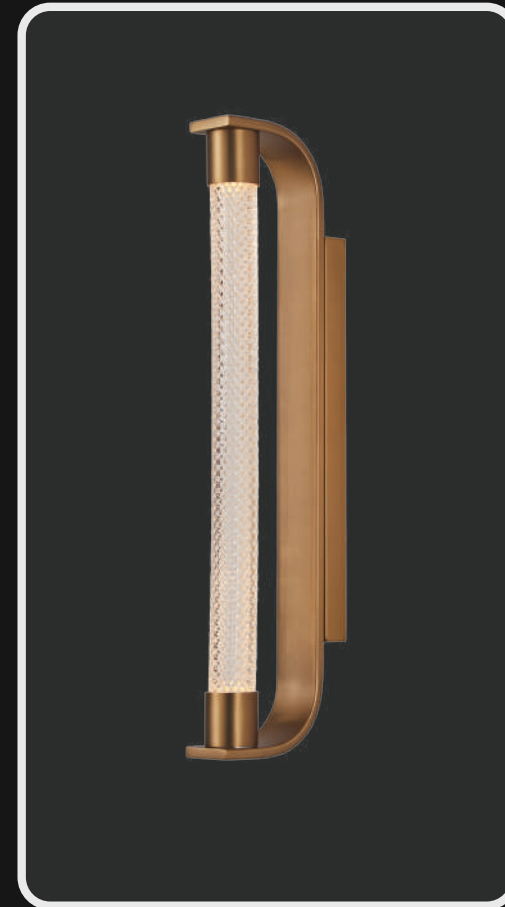

Product No. : LG-080

Size: L-2" H-22"

Color : Fine Gold Finish

Lamp Type: 15W WW

Product No. : LG-079

Size: L-2" H-22"

Color : Matt Antique Finish

Lamp Type: 15W WW