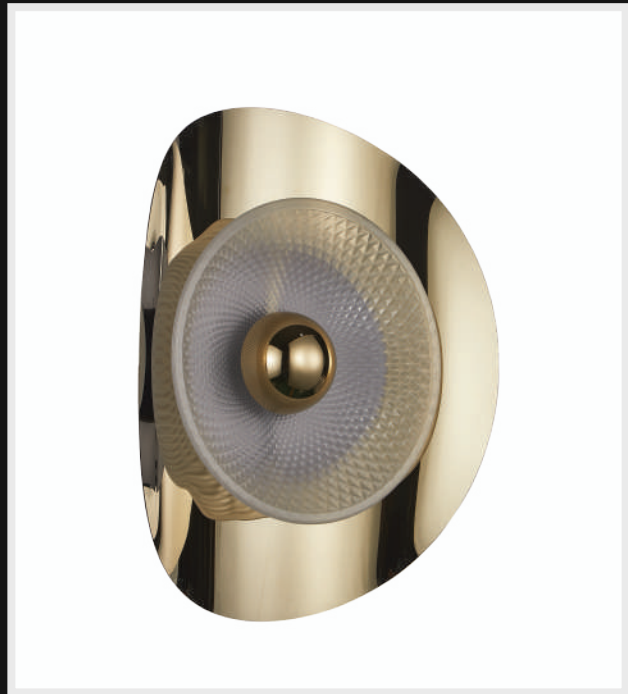

## LG-057

A gun-metal finish light accessory is the new trend. Available in matte gray colour, this round canopy light is a mood setter.

Product No. : LG-057

Color : Gunmetal Black

Size: D-9" H-11"

Lamp Type: 10W WW

## LG-058

Modern in style, the buttoned shaped bulb is encased in the metal body, giving it a protective look. Best suited for outdoor installations.

Product No. : LG-058

Color : Gold Finish

Size: D-14" H-16"