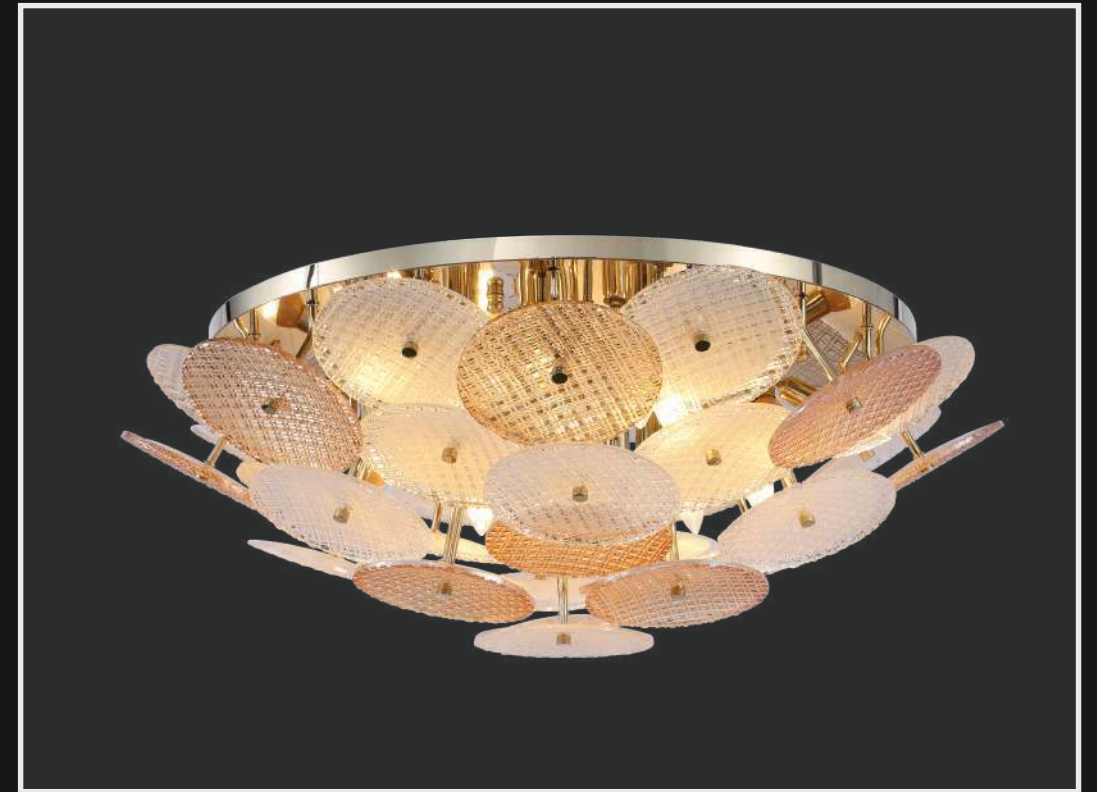

LG-090 When most people think "chandelier", this classic design is what comes to mind. Stunning with an elaborate, four-runged frame in an antique rust finish, this beauty has glittering crystal beads strung all over its magnificent body.

Product No. : LG-090

Color : Amber + Gold Finish

Size: D-40" H-14"

Lamp Type: E14X6