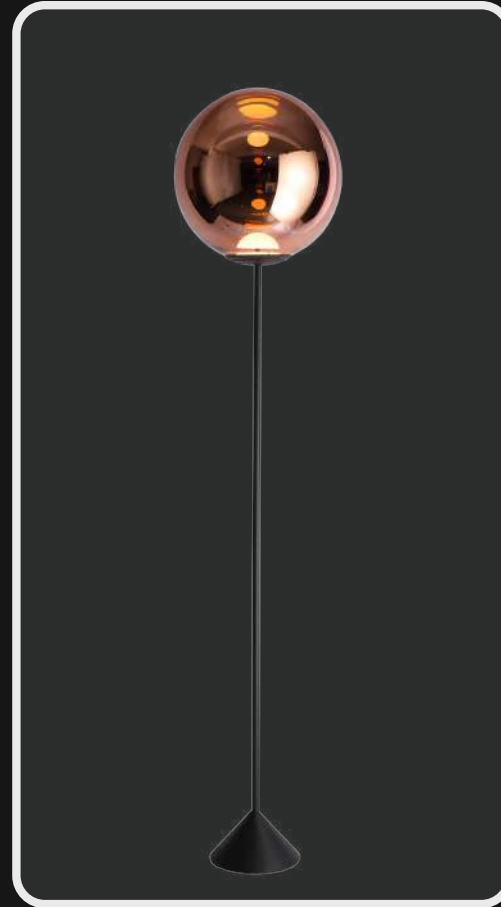

# LG-011

The crafted orb shaped lamp is a right fit for a reading corner or a space that demands traditional light fall. Brighten all the corners with this floor lamp

Product No. : LG-011

Size: D-14" H-68"

Size: D-10" H-16"

Lamp Type: 10W WW

**LG-014**  
**LG-016**

Brown coloured glass light for a fall feel is the need of an hour. crafted from brilliant glass this globe light takes you through the autumn season in all possible spaces.

Product No. : LG-016

Color : Black + Copper Glass

Size: D-14" H-20"

Lamp Type: 15W WW

Product No. : LG-017

Color : Black + Smoke Glass

Size: D-14" H-68"

Lamp Type: 15W WW

# LG-017 LG-018

Slanted stand is the unique structured feature of this pretty and elegant mildly flushed light. For the peek over feel to any room, this light is a perfect tease.

Product No. : LG-018

Color : Black + Copper Glass