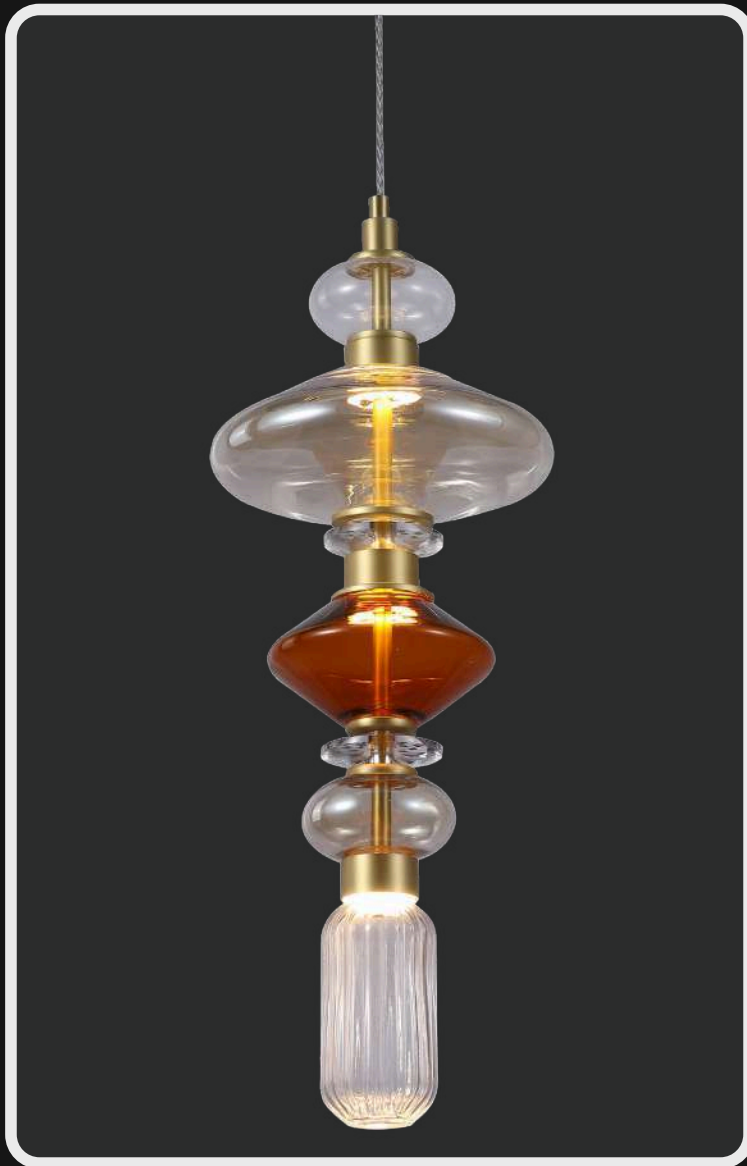

LG-047

Vintage is evergreen, vintage is the new modern - just like this beautiful masterpiece of a chandelier. Perfectly designed to give beautiful illusion of a long trinket with smoky, red and amber glasses, it sets an antique charm and a modern appeal for your home.

Product No. : LG-047

Color : Amber + Gold +Clear + Bronze

Size: D-9" H-28"

Lamp Type: 25W WW