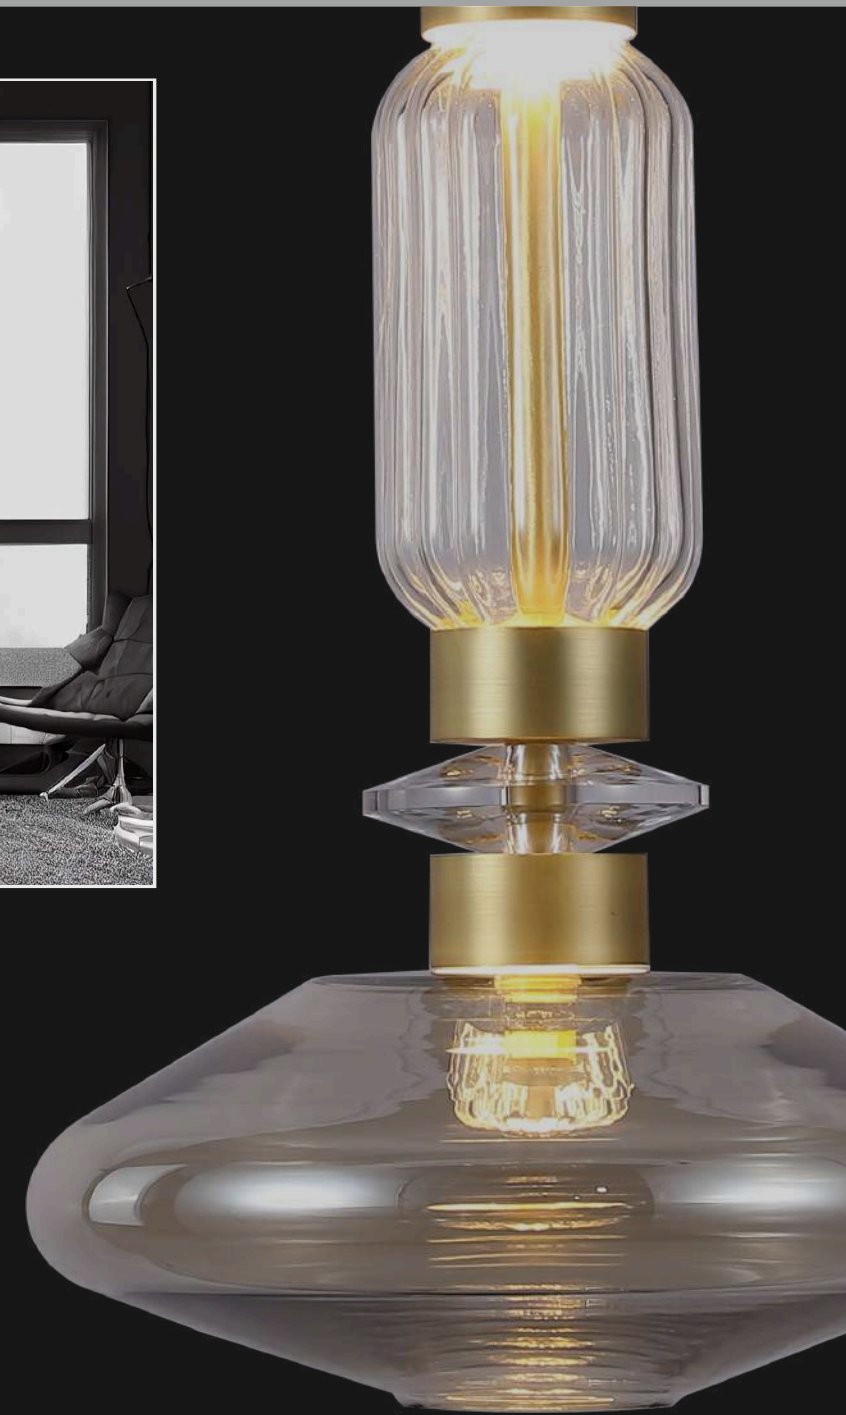

LG-051 Experience a radiant evening full of romance and tranquillity under the calm and warmth of this stunning pendant-like chandelier. When illuminated, this golden beauty merges well with the alluring glimmer making it feel like sunshine in your living room.

Product No. : LG-051

Color : Amber + Gold + Clear

Size: D-9" H-17"

Lamp Type: 15W WW