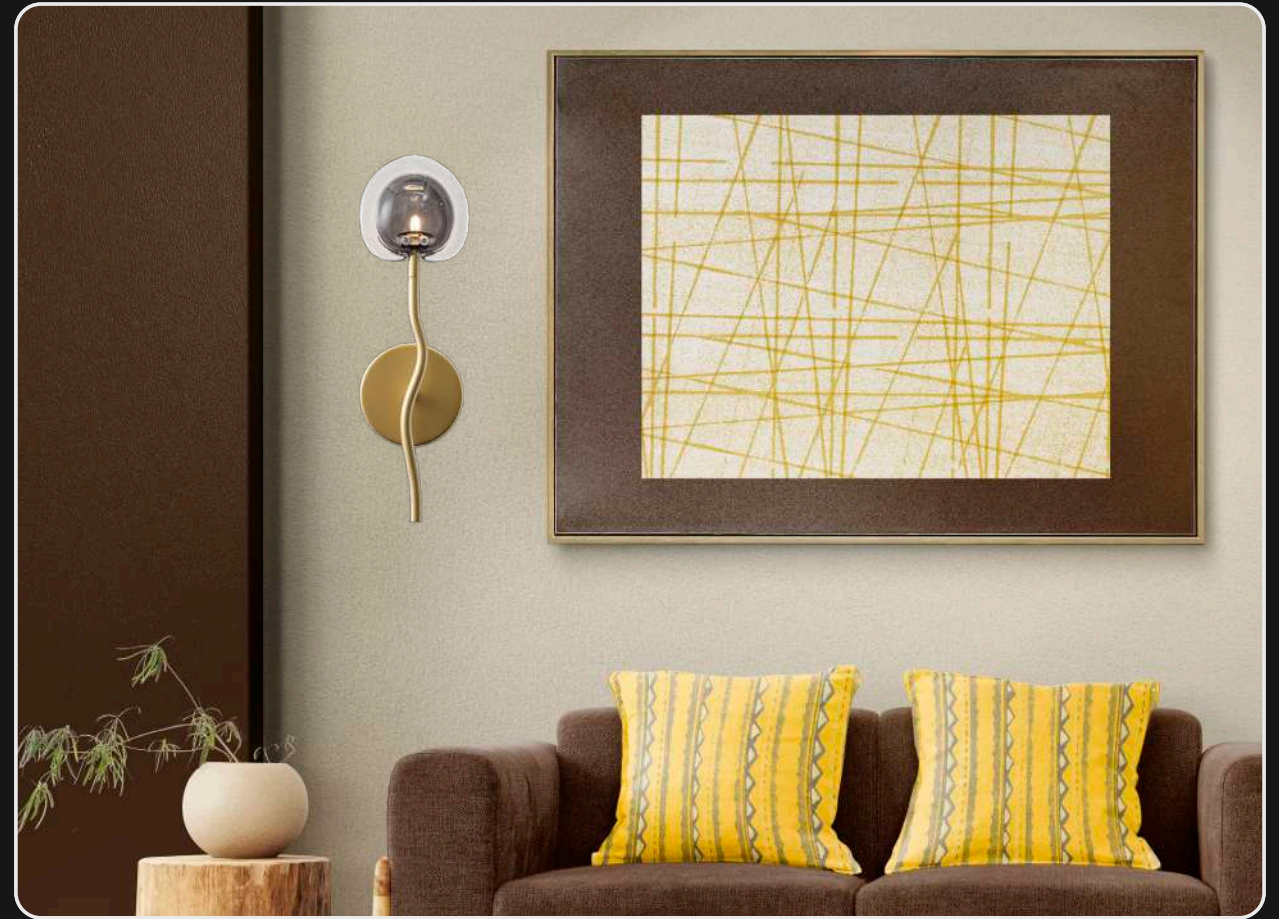

# LG-034 LG-035

Mount this super cheerful and glamorous light on the most boring walls of your house and make them the new talk of your neighbourhood. Featuring two glass globes with a tint of smoky grey, the whole aesthetic gives a beautiful assumption of two illuminating flowers on a wall.