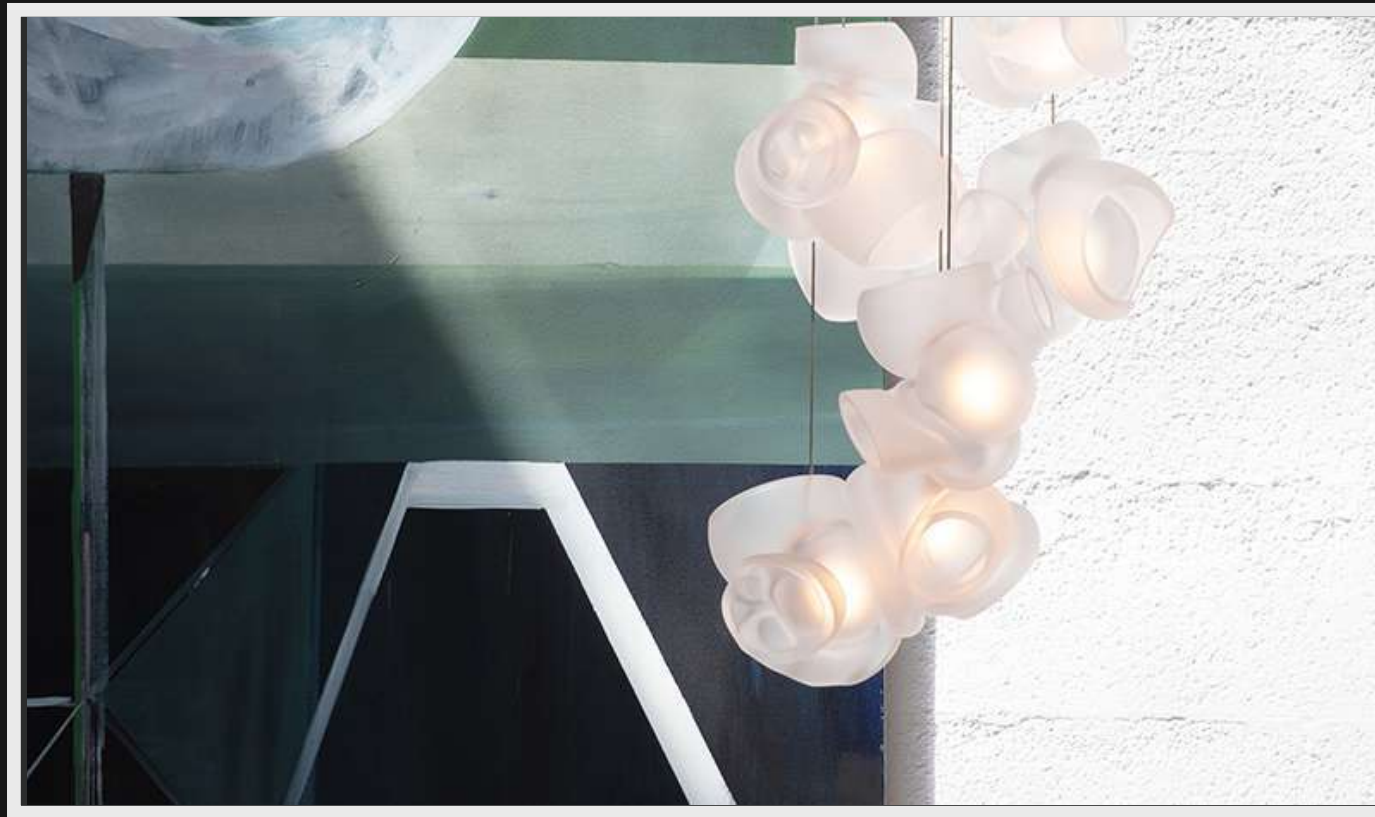

## LG-005

If you love the concept of tech turned into illumination, these abstract 5 cupped glow light is your preferred pick. This piece is best suited used in a clustered hanging way.

Product Feature

Product No. : LG-005