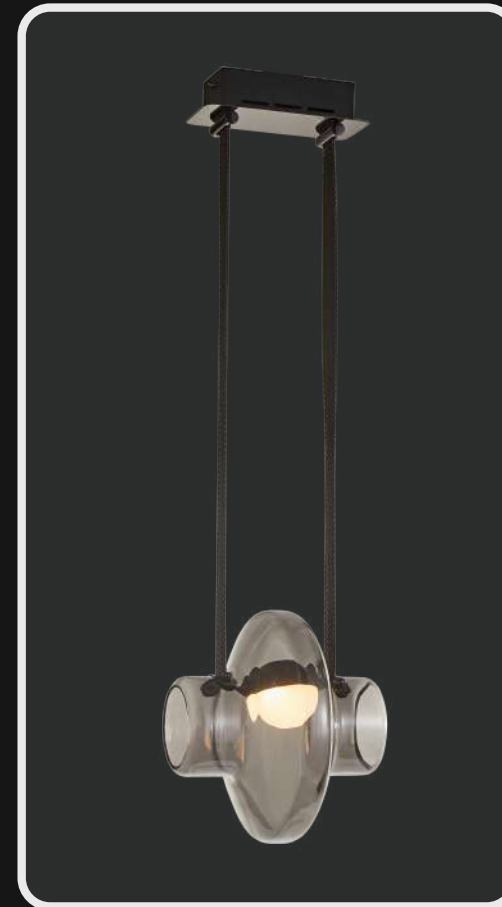

Product No. : LG-070

Color : Smoke + Black Leather

Size: L-8" H-48"

Lamp Type: 5W WW