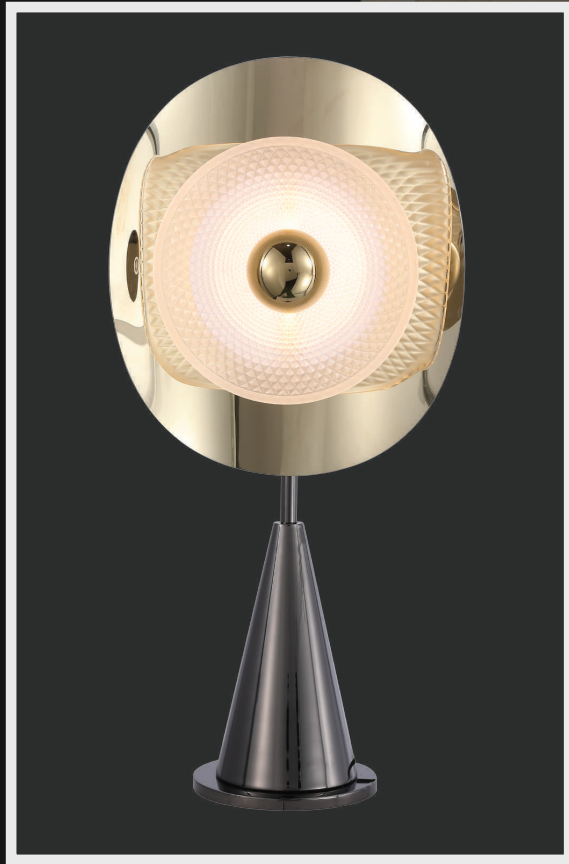

## LG-062

A curved body for a better support and low energy consuming light this clear metal lamp is a perfect bed-side accessory

Product No. : LG-062

Color : Gold Finish

Size: D-18" H-20"

Lamp Type: 20W WW

## LG-064

Crafted of metal this wavy structured pendant light is an elegant addition to foyer, dressing room and bedroom

Product No. : LG-064

Size: L-9" H-48"

Color : Gold Finish

Lamp Type: 30W WW

## LG-065

When most people think "chandelier", this classic design is what comes to mind. Stunning with an elaborate, four-runged frame in an antique rust finish, this beauty has glittering crystal beads strung all over its magnificent body.

Product No. : LG-065

Color : Gunmetal Black

Size: L-9" H-48"

Lamp Type: 30W WW