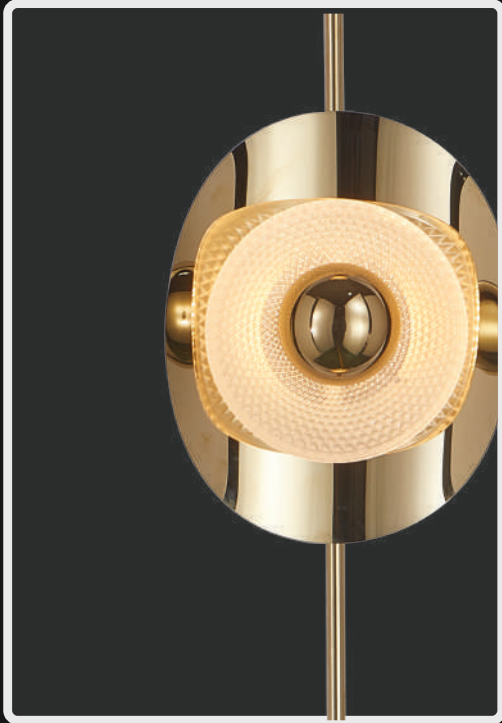

## LG-062

A curved body for a better support and low energy consuming light this clear metal lamp is a perfect bed-side accessory

Product No. : LG-062

Color : Gold Finish

Size: D-18" H-20"

Lamp Type: 20W WW

# LG-063

A gun-metal finish light accessory is the new trend. Available in matte gray colour, this round canopy light is a mood setter.

Product No. : LG-063

Color : Gunmetal Black

Size: D-18" H-20"

Lamp Type: 20W WW

## LG-064

Crafted of metal this wavy structured pendant light is an elegant addition to foyer, dressing room and bedroom

Product No. : LG-064

Size: L-9" H-48"

Color : Gold Finish

Lamp Type: 30W WW