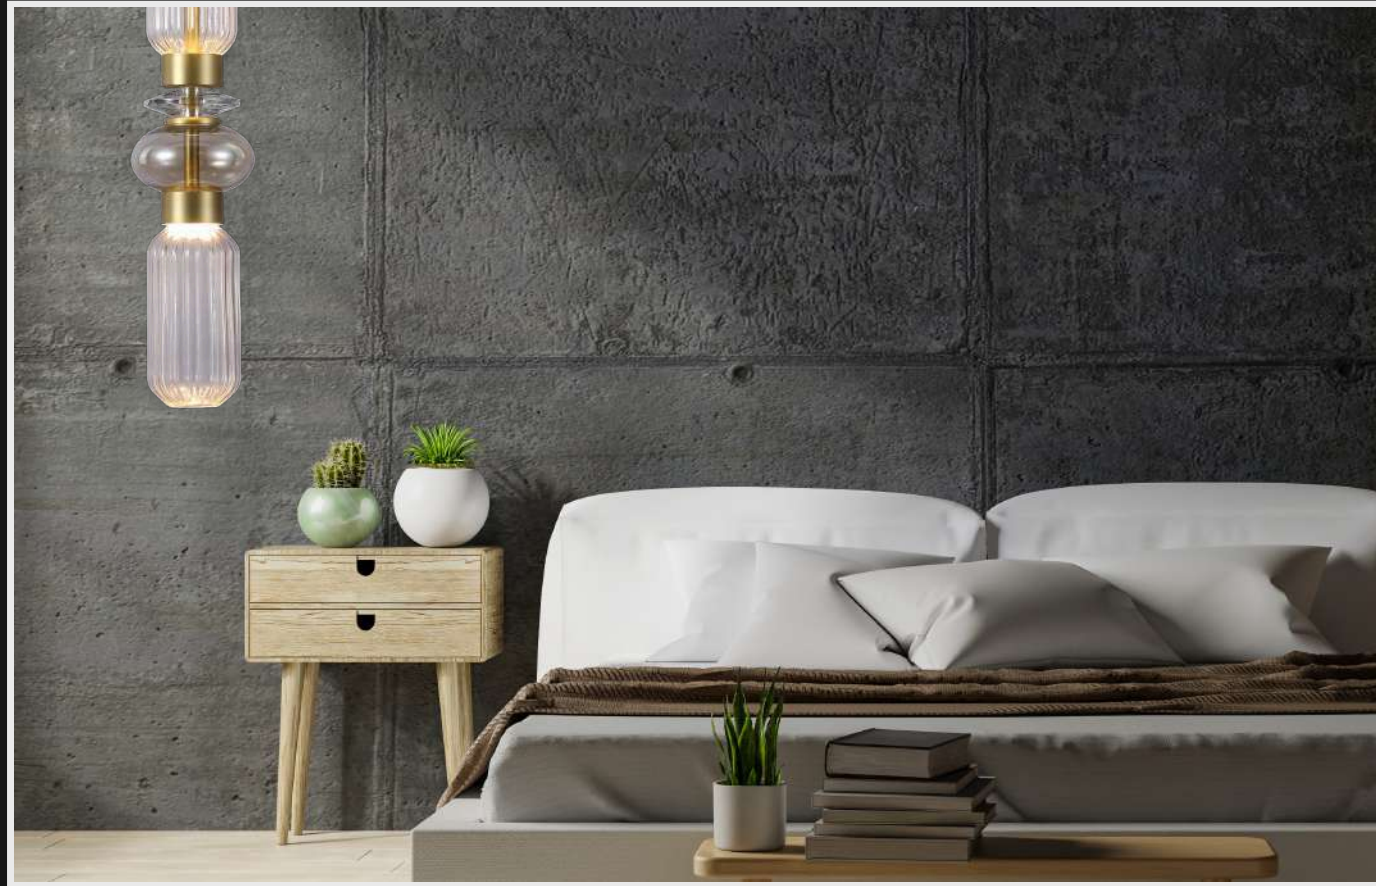

LG-048 Lend the elegant beauty of crystals to those boring ceilings at your home with this masterpiece of a chandelier. The charming pendant hanging comes with two horizontally adjoined crystal jars on a sturdy metal body - adding a distinct even with the most minimalistic addition to your interior

Product No. : LG-048

Color : Amber + Gold + Clear

Size: D-9" H-17"

Lamp Type: 15W WW