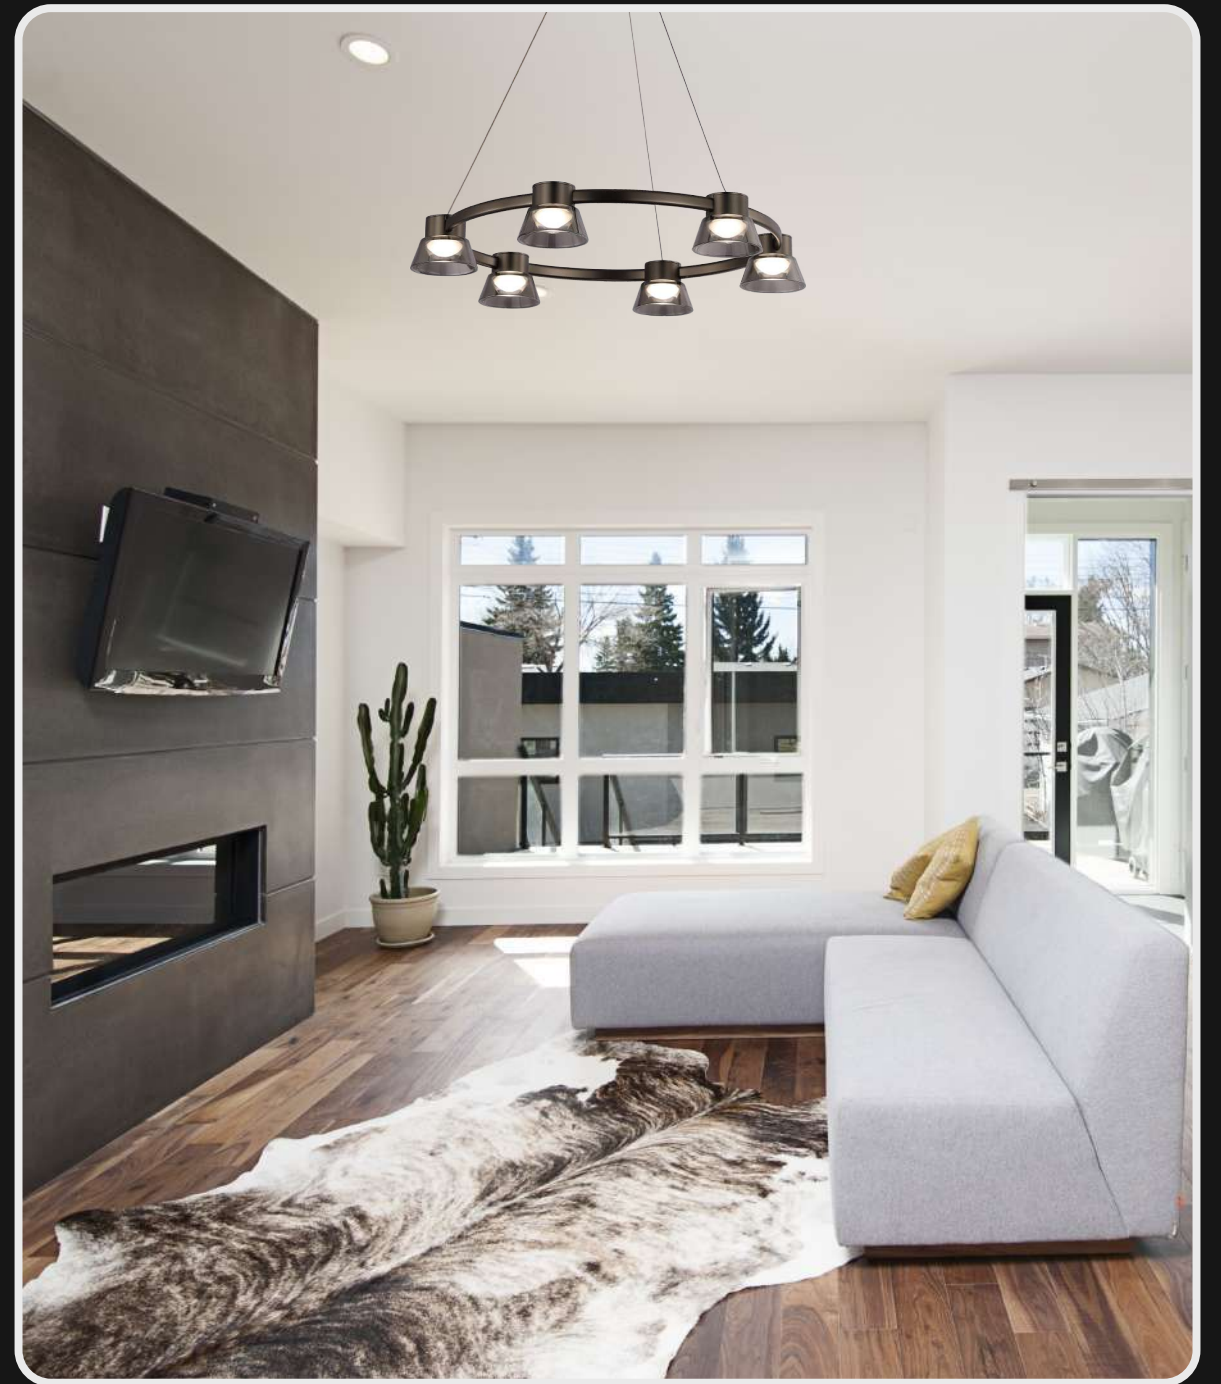

LG-025

If you want something to refresh your dining ensemble or living interior, consider our 6-light chandelier. The canopy supports the lights and can be adjusted as per the heights for building dramatic levels of lights and shadows.

Product No. : LG-025

Color : Gunmetal Black + Smoke Glass

Size: D-24" H-3"

Lamp Type: 30W 3in1 LED