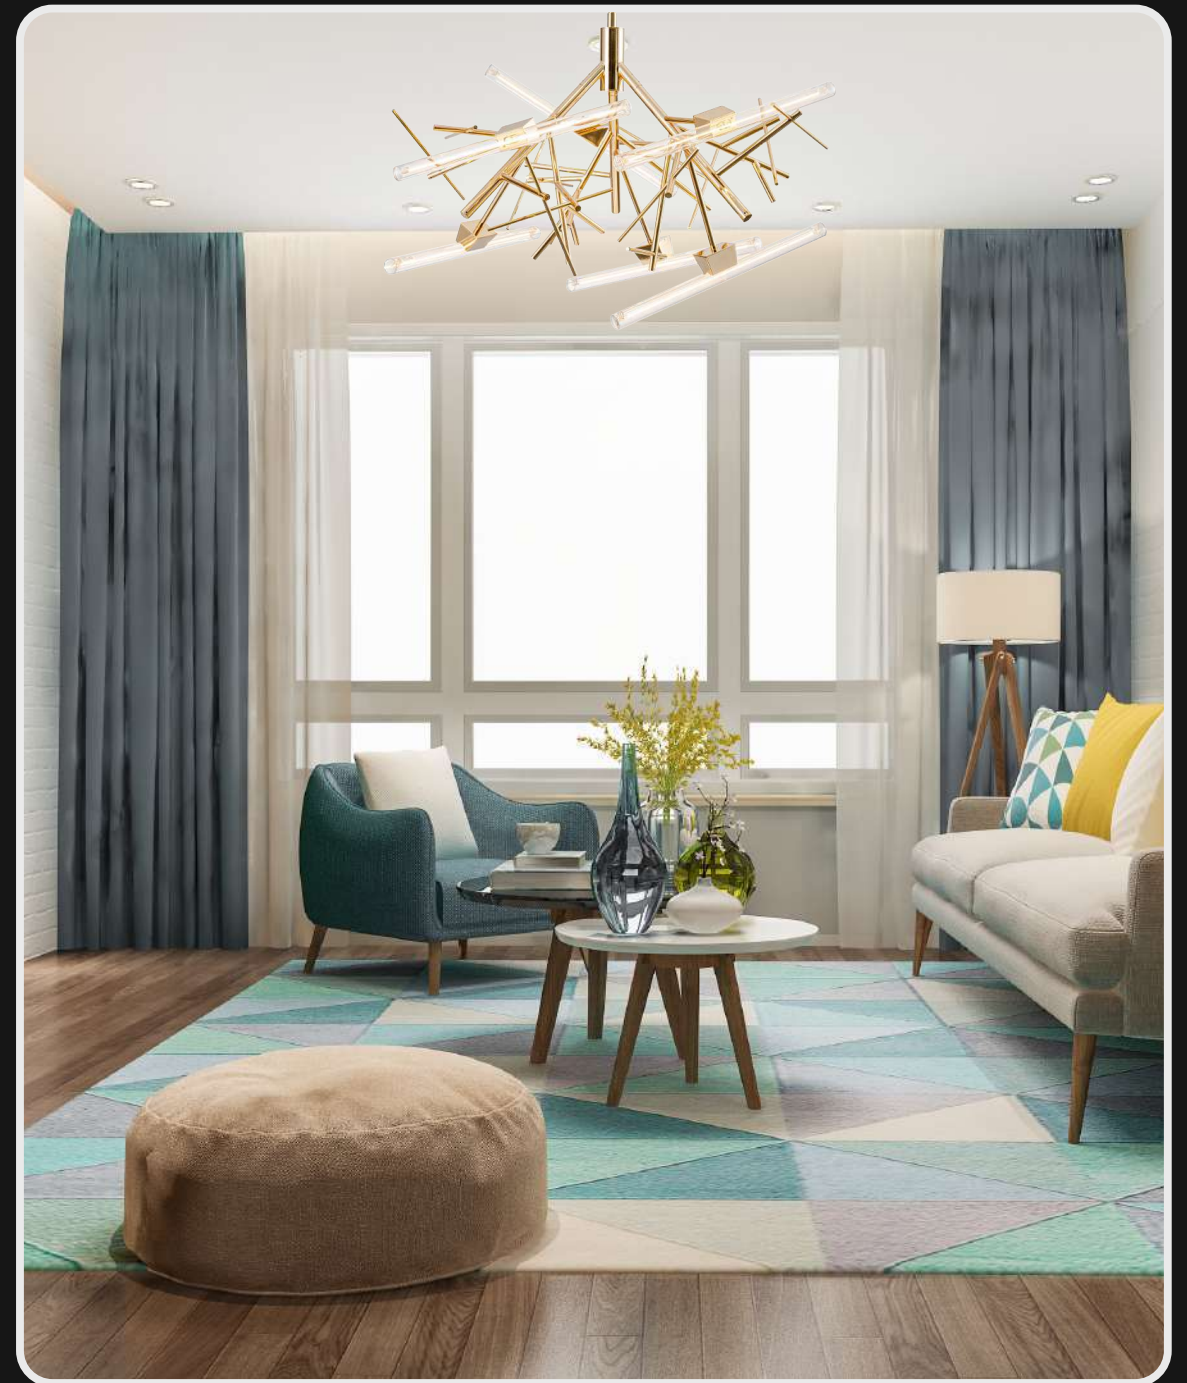

LG-022

Crackling and sleek looking chandelier is a new thing. This multi tube chandelier is a new creative outlook over traditionally designed to suit the modern layouts of 21st Century lifestyle. These glossy clear tubes and delicates soft golden straws make this piece an stunner.

Product No. : LG-022

Size: D-32"

Color : French Gold

Lamp Type: 60W WW