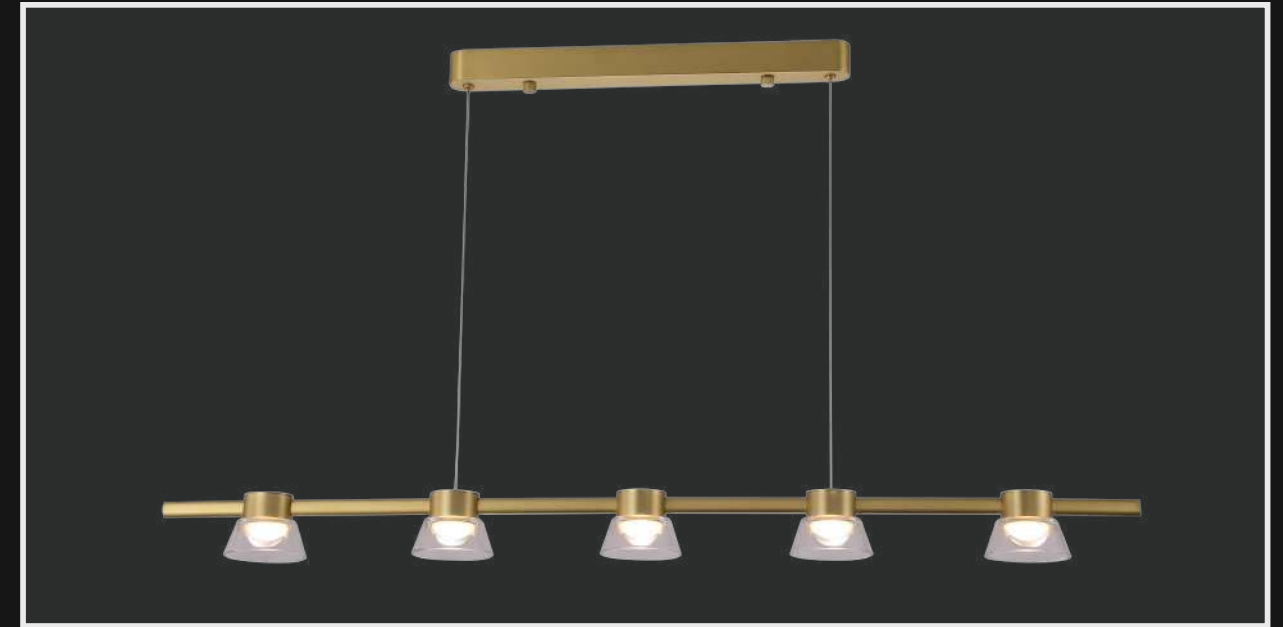

Product No. : LG-026

Color : Matte Gold + Clear Glass

Size: D-32" H-3"

Lamp Type: 45W 3in1 LED

# LG-027

A great piece to have for brighter dining room, bedrooms, entryway with minimal space occupied while showcasing a striking look.

Product No. : LG-027

Color : Gunmetal Black + Smoke Glass

Size: D-32" H-3"

Lamp Type: 45W 3in1 LED

**LG-028** If you are one of those who prefer fixtures in simple structure for sake of ease and relaxed mood in the urban set-ups this linear pendant chandelier is your must have piece.