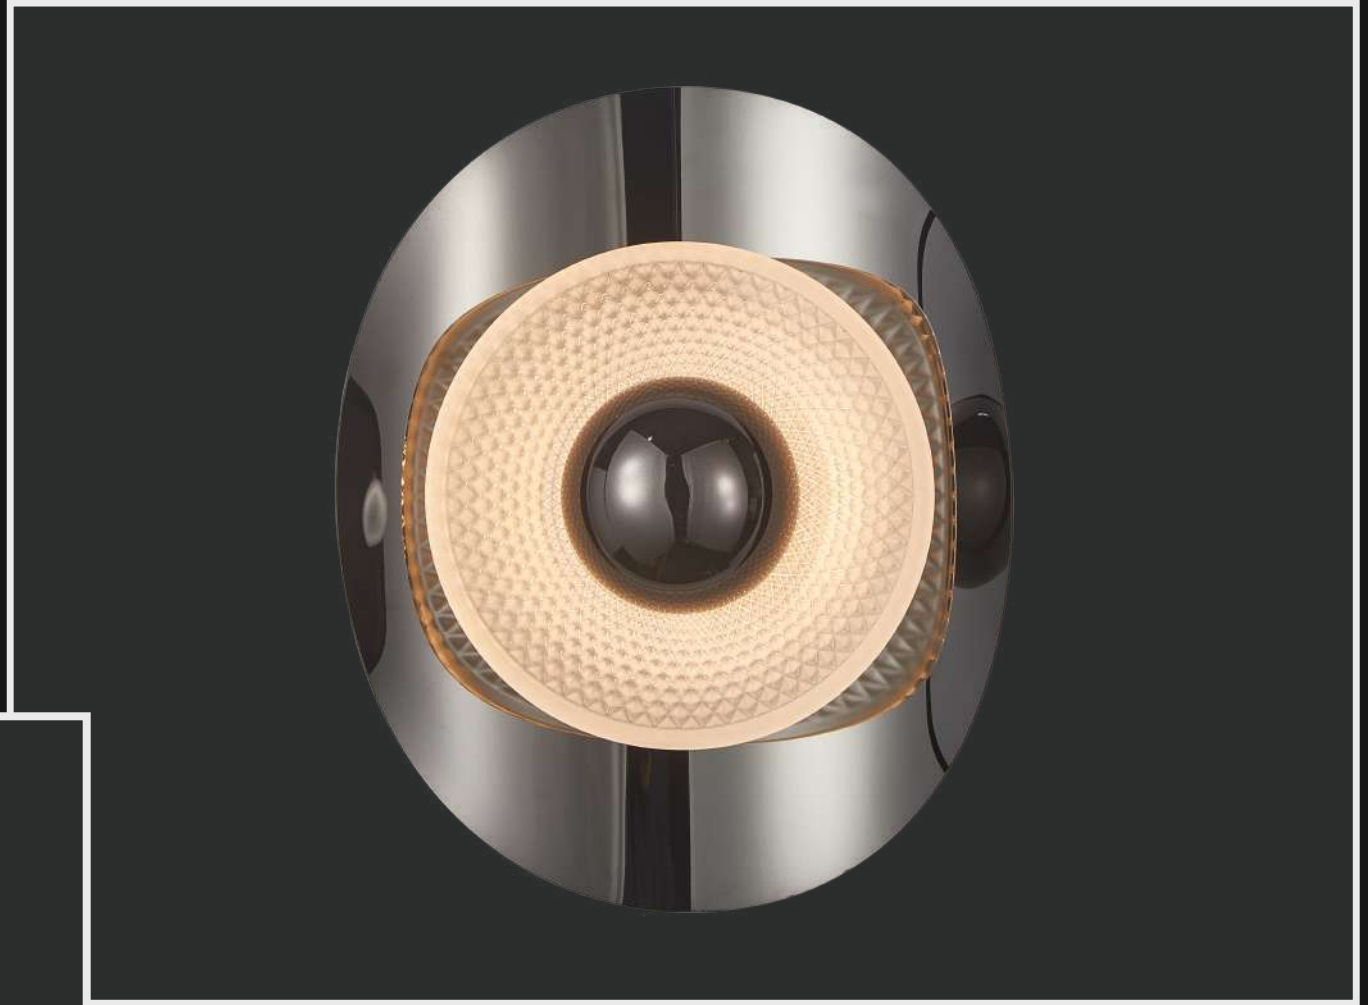

Product No. : LG-057

Color : Gunmetal Black

Size: D-9" H-11"

Lamp Type: 10W WW