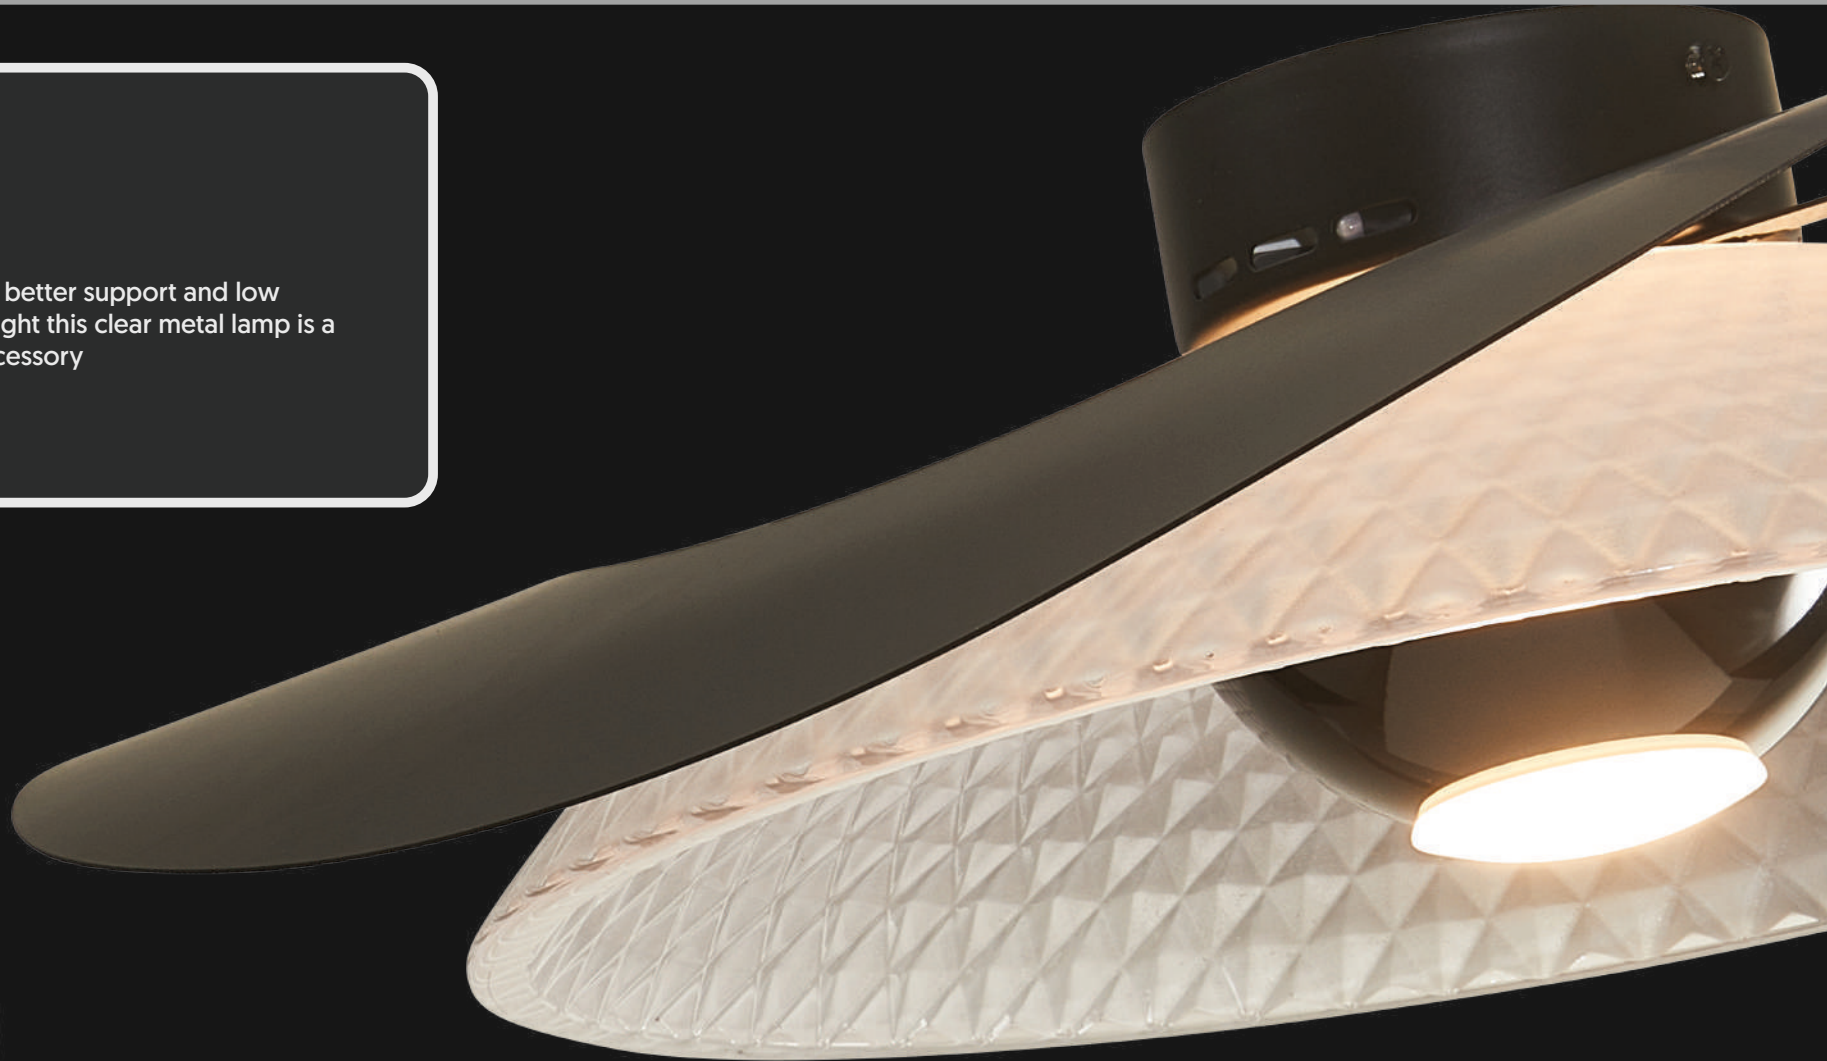

Product No. : LG-061

Color : Gunmetal Black

Size: D-14" H-16"

Lamp Type: 15W WW