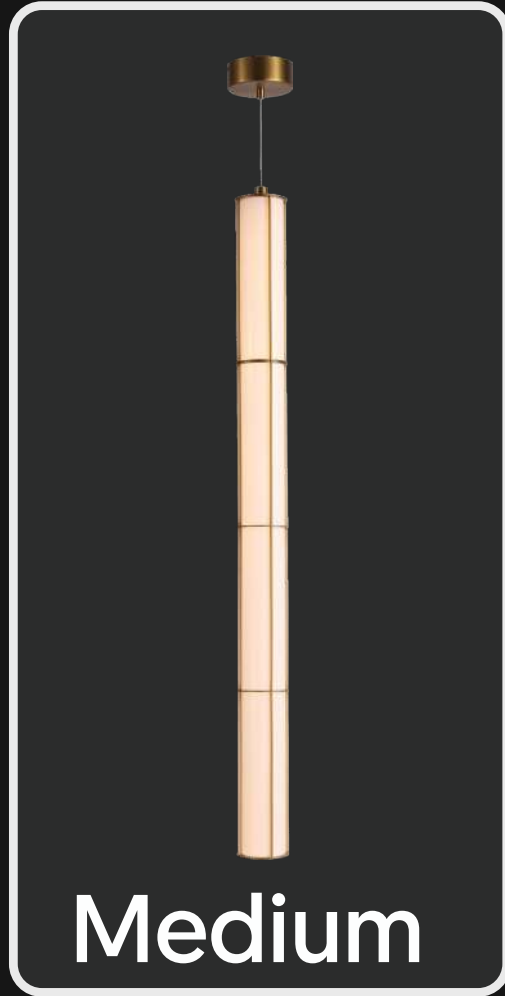

**LG-041**

Product No. : LG-041

Color : Smoke Glass

Size: D-11" H-60"

Lamp Type: 50W WW

Product No. : LG-040

Color : Smoke Glass

Size: D-11" H-18"

# STUMPS

Small

Product No. : LG-043

Color : White + Gold

Size: D-3" H-40"

Lamp Type: 20W WW

Medium

Product No. : LG-044

Color : White + Gold

Size: D-3" H-48"

Lamp Type: 30W WW

Large

Product No. : LG-045

Color : White + Gold

Size: D-3" H-60"

Lamp Type: 40W WW