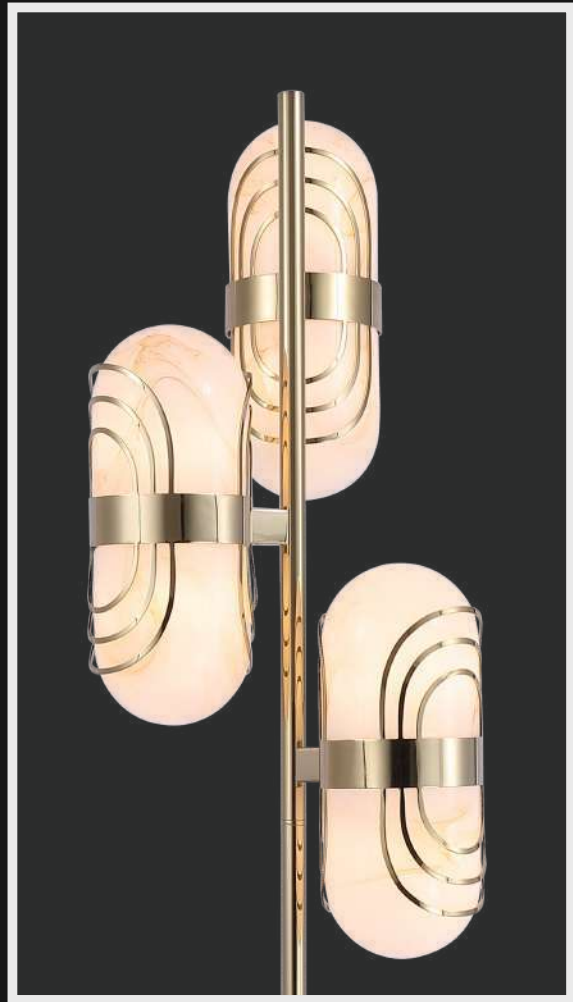

LG-096

Product No. : LG-096

Color : Gold + Alabaster Glass

Size: D-52" H-58"

Lamp Type: G9x16

Product No. : LG-097

Color : Gold + Alabaster Glass

Size: D-62" H-88"

Lamp Type: G9x68