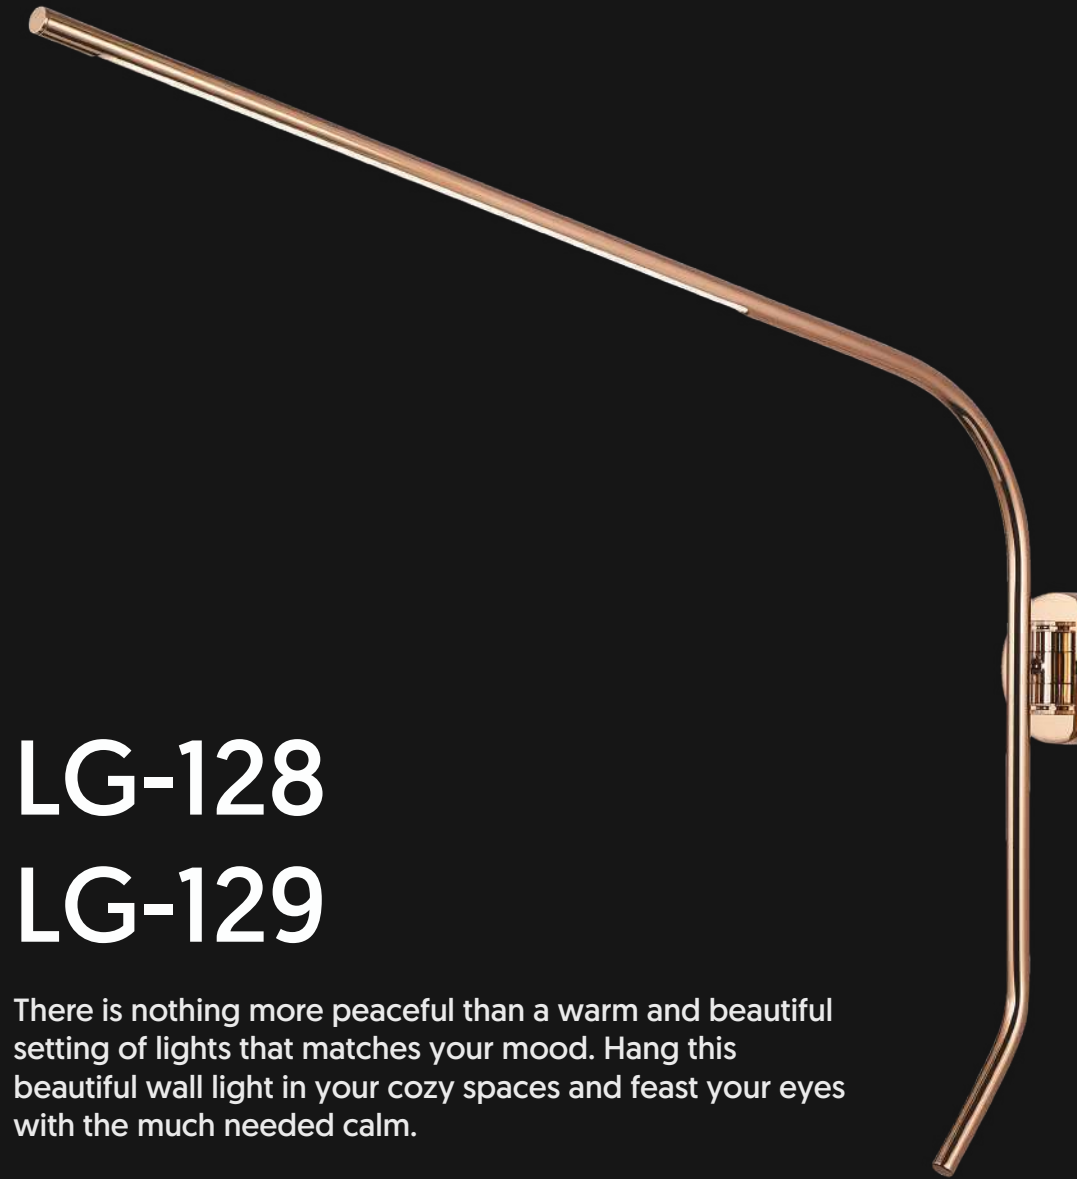

# LG-126

Bring home the exquisite glimmers of this beautifully crafted table lamp shaped like a royal hookah. The elegant design gives a classic Romanian touch while giving warm reflections when illuminated next to your couch, bed or workstation.

Product No. : LG-126

Color : Black + White Marble

Size: L-26" H-20"

Lamp Type: 10W WW

Product No. : LG-128

Size: L-32" H-28"

Color : Black

Lamp Type: 10W WW

Product No. : LG-129

Size: L-32" H-28"

Color : Gold

Lamp Type: 10W WW

# LG-128 LG-129

There is nothing more peaceful than a warm and beautiful setting of lights that matches your mood. Hang this beautiful wall light in your cozy spaces and feast your eyes with the much needed calm.