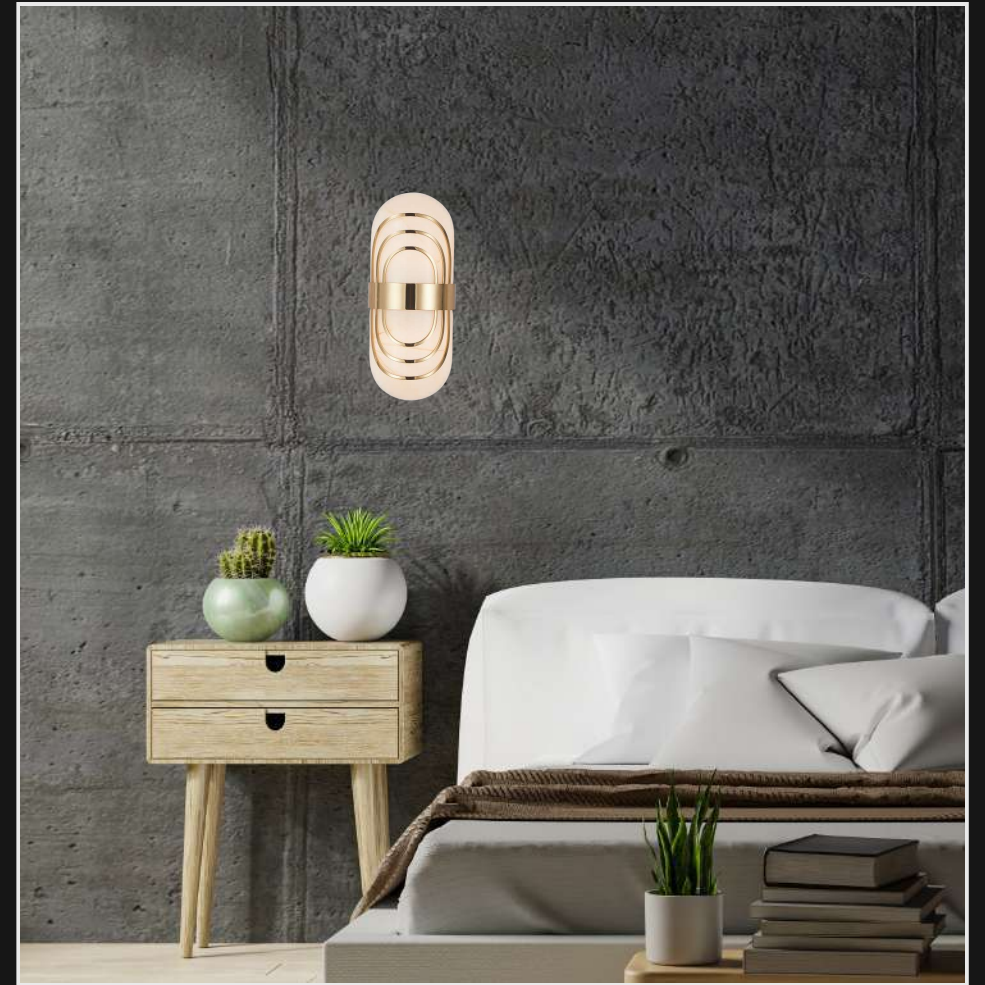

Product No. : LG-099

Color : Gold + Alabaster Glass

Size: D-9" H-28"

Lamp Type: G9x4

## LG-100

When most people think "chandelier", this classic design is what comes to mind. Stunning with an elaborate, four-runged frame in an antique rust finish, this beauty has glittering crystal beads strung all over its magnificent body.