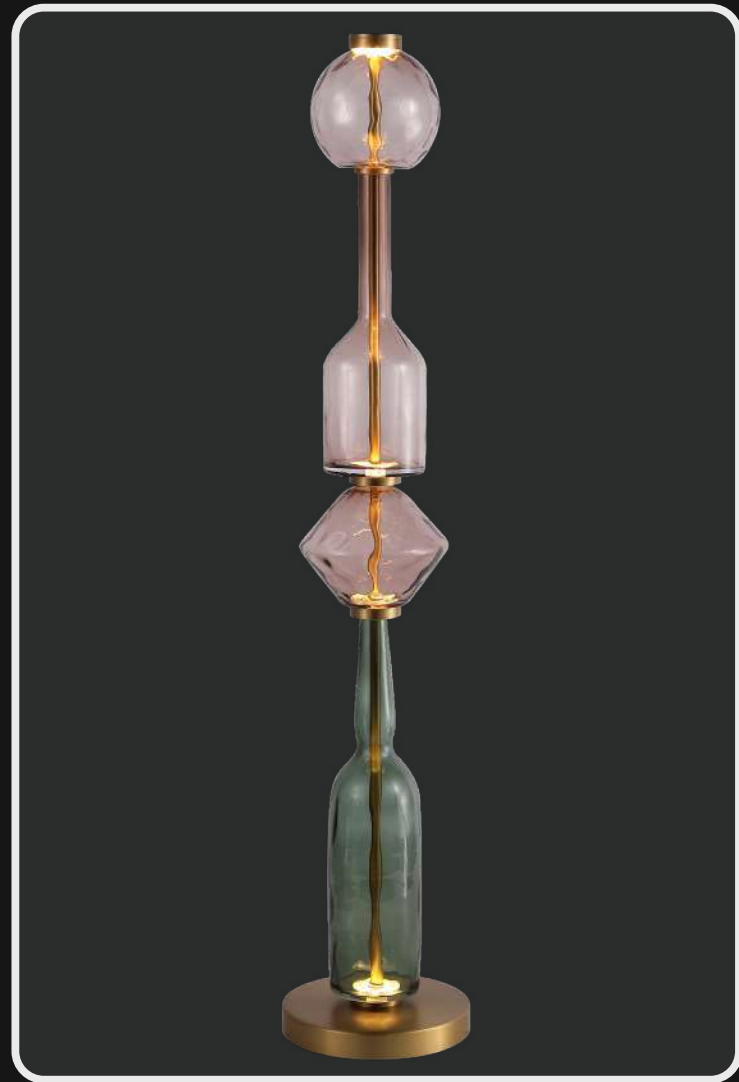

Product No. : LG-052

Color : Amber + Coffee + Brass

Size: D-10" H-38"

Lamp Type: 30W WW

# LG-053

This majestic table lamp is true craftsmanship from the islands of Murano. The geometry features two smoky bottles topped with exquisite tobacco diamonds - it's not just a lamp, it's the perfect creative muse you need to illuminate your workspace or living room.

Product No. : LG-053

Color : Amber + Green + Coffee +Brass

Size: D-10" H-49"

Lamp Type: 40W WW

**LG-054** Bring home the exquisite glimmers of this beautifully crafted table lamp shaped like a royal hookah. The elegant design gives a classic Romanian touch while giving warm reflections when illuminated next to your couch, bed or workstation.