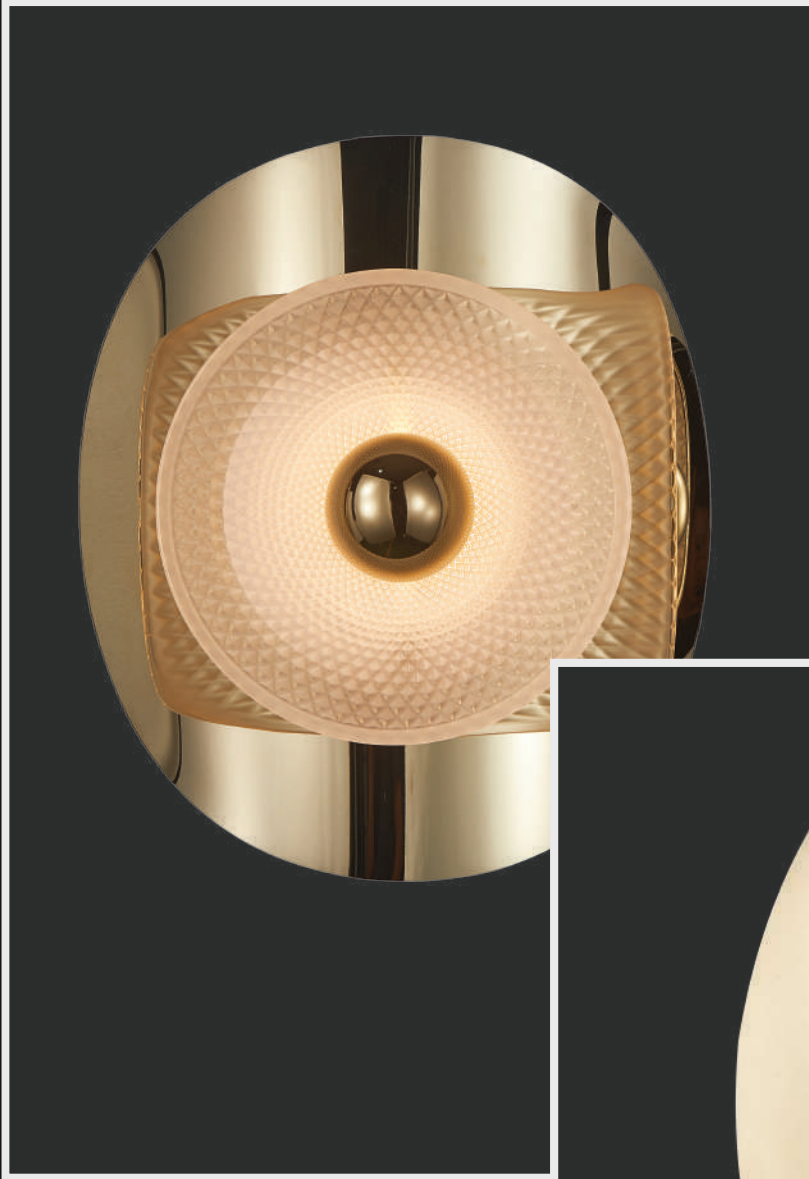

Product No. : LG-054

Color : Amber + Coffee + Brass

Size: D-10" H-52"

Lamp Type: 40W WW

# LG-055

Living a fantastical/glorious night like the one in Arabian Nights is only a dream until you have this meticulously crafted floor lamp in your living room or bedroom. Composed of four aesthetically stacked geometric shapes, this statement-making lamp is an excellent addition to spaces designed to make you live your royal dreams.

Lorem ipsum

Product No. : LG-055

Color : Amber + Blue + Brass

Size: D-10" H-50"

Lamp Type: 35W WW

## LG-056

Golden lights encased in delicate shell covering which nestles the brilliant pearl like bulbs. This spectacular 8-Bulbed chandelier a perfect to make eye pop.

Product No. : LG-056

Color : Gold Finish