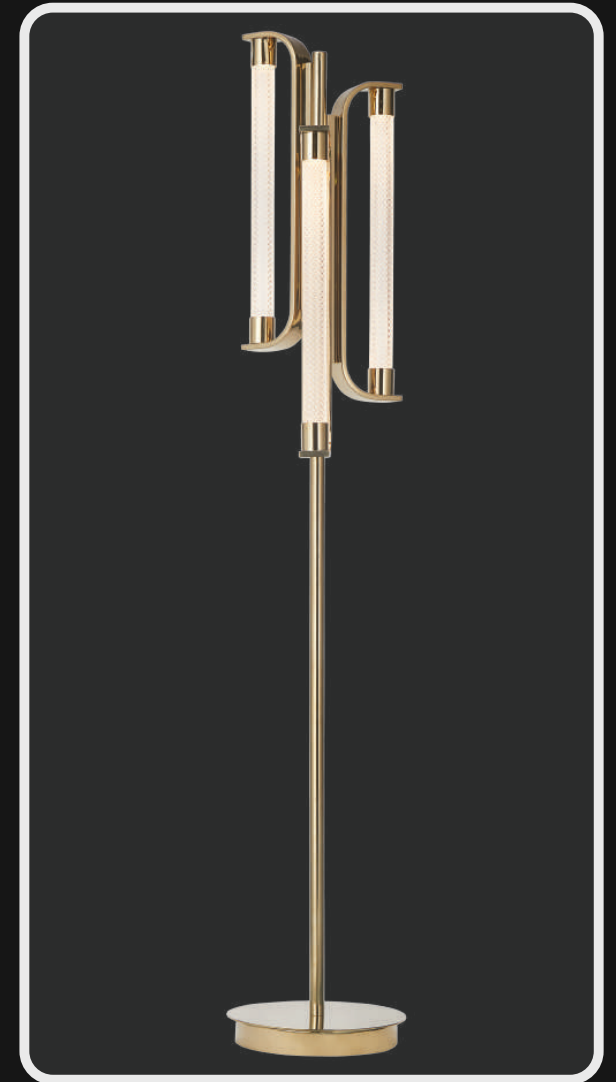

LG-085

Product No. : LG-085

Color : Gold Finish

Size: L-38" H-17"

Lamp Type: 80W WW

Product No. : LG-086

Color : Gold Finish

Size: D-12" H-68"

Lamp Type: 30W WW

**LG-087**

When most people think "chandelier", this classic design is what comes to mind. Stunning with an elaborate, four-runged frame in an antique rust finish, this beauty has glittering crystal beads strung all over its magnificent body.