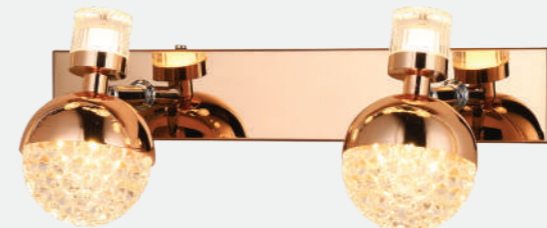

Model No.	AM-04-115
Color	Rose Gold
Size	L-12" H-6"
Lamp Type	3 in 1 W-12
Spare Glass (cost)	
M.R.P	
Scan Here for HD Pictures