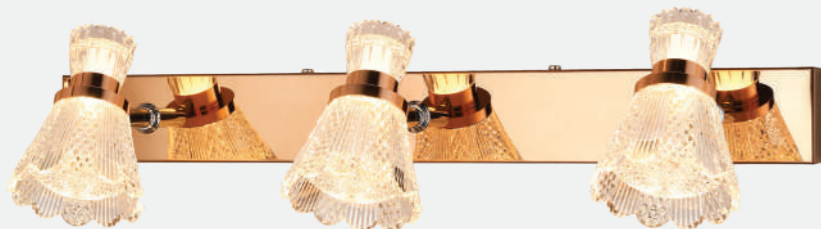

Model No.	AM-04-113
Color	Rose Gold
Size	L-19" H-6"
Lamp Type	3 in 1 W-18
Spare Glass (cost)	
M.R.P	
Scan Here for HD Pictures	

Model No.	AM-04-114
Color	Rose Gold
Size	L-6" H-6"
Lamp Type	3 in 1 W-6
Spare Glass (cost)	
M.R.P	
Scan Here for HD Pictures