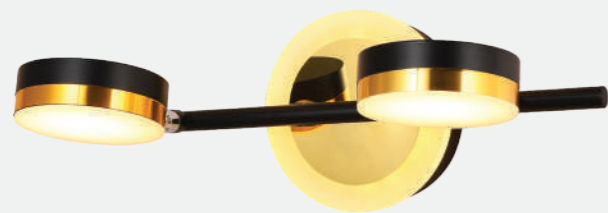

Model No.	AM-04-072
Color	Black + Gold
Size	L-12" H-4"
Lamp Type	3 in 1 W-12
Spare Glass (cost)	
M.R.P	
Scan Here for HD Pictures