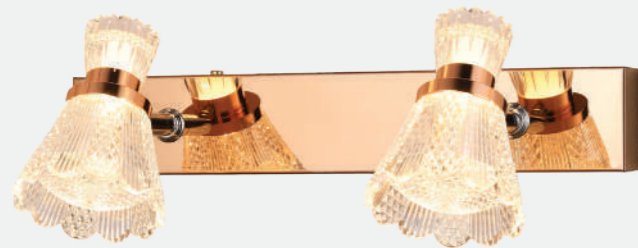

Model No.	AM-04-112
Color	Rose Gold
Size	L-12" H-6"
Lamp Type	3 in 1 W-12
Spare Glass (cost)	
M.R.P	
Scan Here for HD Pictures