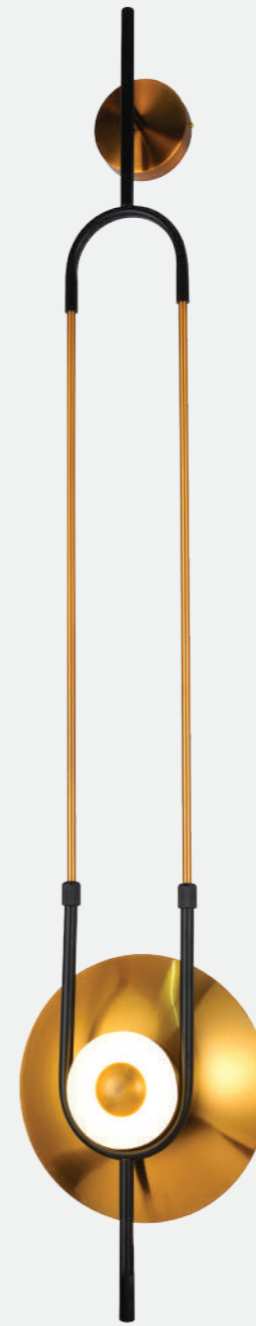

Model No.	AW-04-021
Color	Brass+Black
Size	H-19" L-8" W-9"
Lamp Type	20W
Spare Glass (cost)	
M.R.P	
Scan Here for HD Pictures	

Model No.	AW-04-022
Color	Brass+Black
Size	H-19" L-6" W-9"
Lamp Type	21W
Spare Glass (cost)	
M.R.P	
Scan Here for HD Pictures	

Model No.	AW-04-023
Color	Brass+Black
Size	H-19" L-8" W-9"
Lamp Type	15W
Spare Glass (cost)	
M.R.P	
Scan Here for HD Pictures	

Model No.	AW-04-024
Color	Brass+Black
Size	H-40" L-7" W-7"
Lamp Type	4W
Spare Glass (cost)	
M.R.P	
Scan Here for HD Pictures	

Model No.	AW-04-025
Color	Brass+Black
Size	H-60" L-7" W-7"
Lamp Type	4W
Spare Glass (cost)	
M.R.P	
Scan Here for HD Pictures	

Model No.	AW-04-026
Color	French Gold
Size	H-16" L-5" W-37"
Lamp Type	30W
Spare Glass (cost)	
M.R.P	

Scan Here
for HD picture

Model No.	AW-04-027
Color	Brass
Size	H-50" L-3" W-10"
Lamp Type	10W
Spare Glass (cost)	
M.R.P	
Scan Here for HD Pictures	

Model No.	AW-04-028
Color	Brass
Size	H-48" L-3" W-10"
Lamp Type	10W
Spare Glass (cost)	
M.R.P	
Scan Here for HD Pictures	