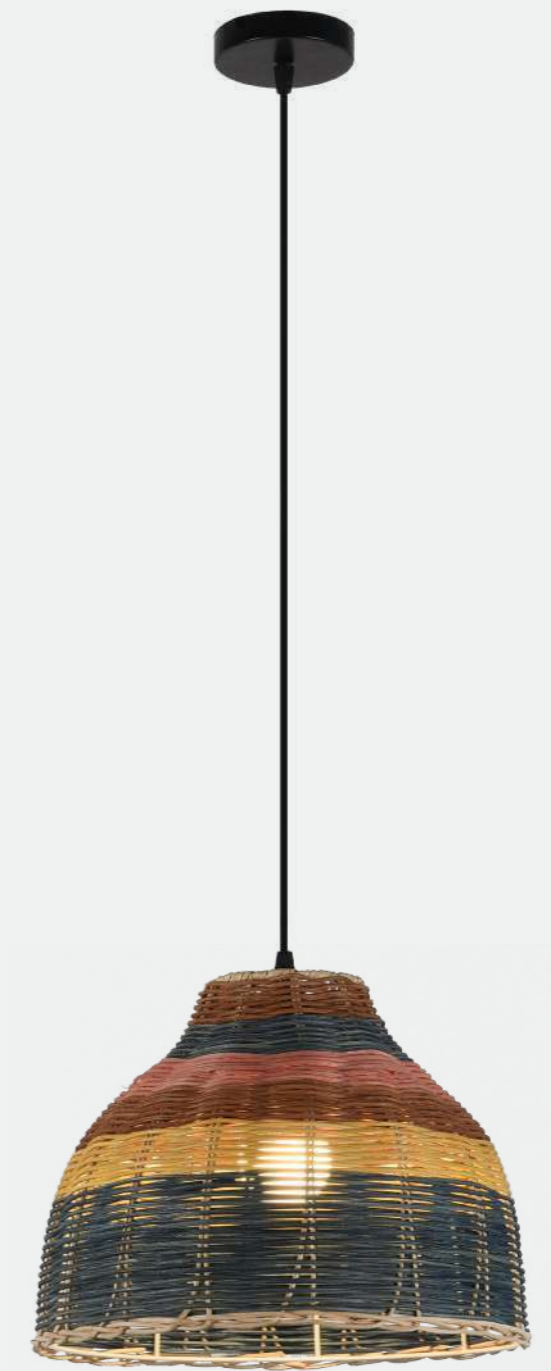

Model No.	BG-04-012	 Scan Here for HD picture
Color	Cane	
Size	D-12" H-10"	
Lamp Type	E27	
Spare Glass (cost)		
M.R.P