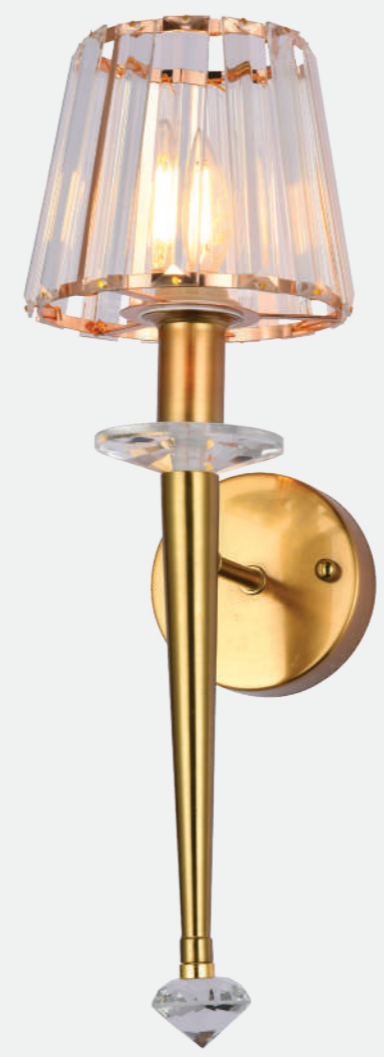

Model No.	AW-04-025
Color	Brass+Black
Size	H-60" L-7" W-7"
Lamp Type	4W
Spare Glass (cost)	
M.R.P	
Scan Here for HD Pictures	

Model No.	AW-04-026
Color	French Gold
Size	H-16" L-5" W-37"
Lamp Type	30W
Spare Glass (cost)	
M.R.P	

Scan Here
for HD picture

Model No.	AW-04-027
Color	Brass
Size	H-50" L-3" W-10"
Lamp Type	10W
Spare Glass (cost)	
M.R.P	
Scan Here for HD Pictures	

Model No.	AW-04-028
Color	Brass
Size	H-48" L-3" W-10"
Lamp Type	10W
Spare Glass (cost)	
M.R.P	
Scan Here for HD Pictures	