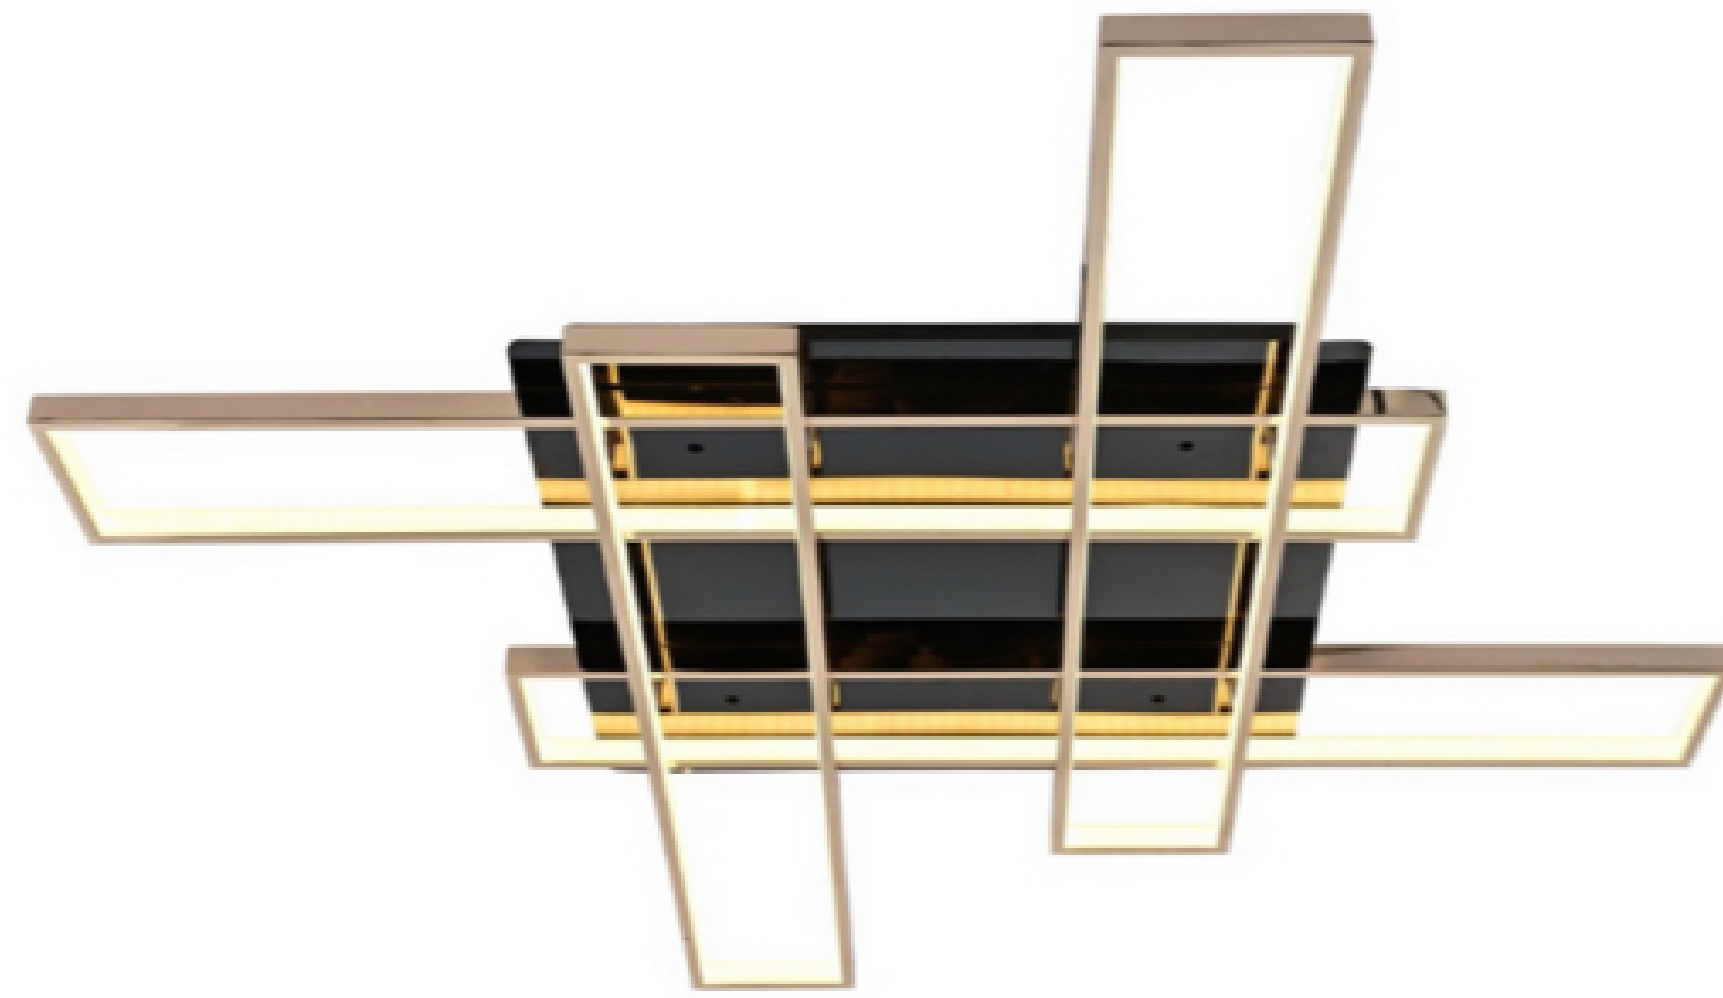

HOLDER TYPE : LED
SIZE : D600
CODE : LCHL106543/5
MATERIAL :METAL + ACRALYC
FINISH : GOLD
PRICE: 15000/-

HOLDER TYPE : LED
SIZE : D900
CODE : LCCL99802/4
MATERIAL :METAL
FINISH : GOLD+BK
PRICE: 21500/-