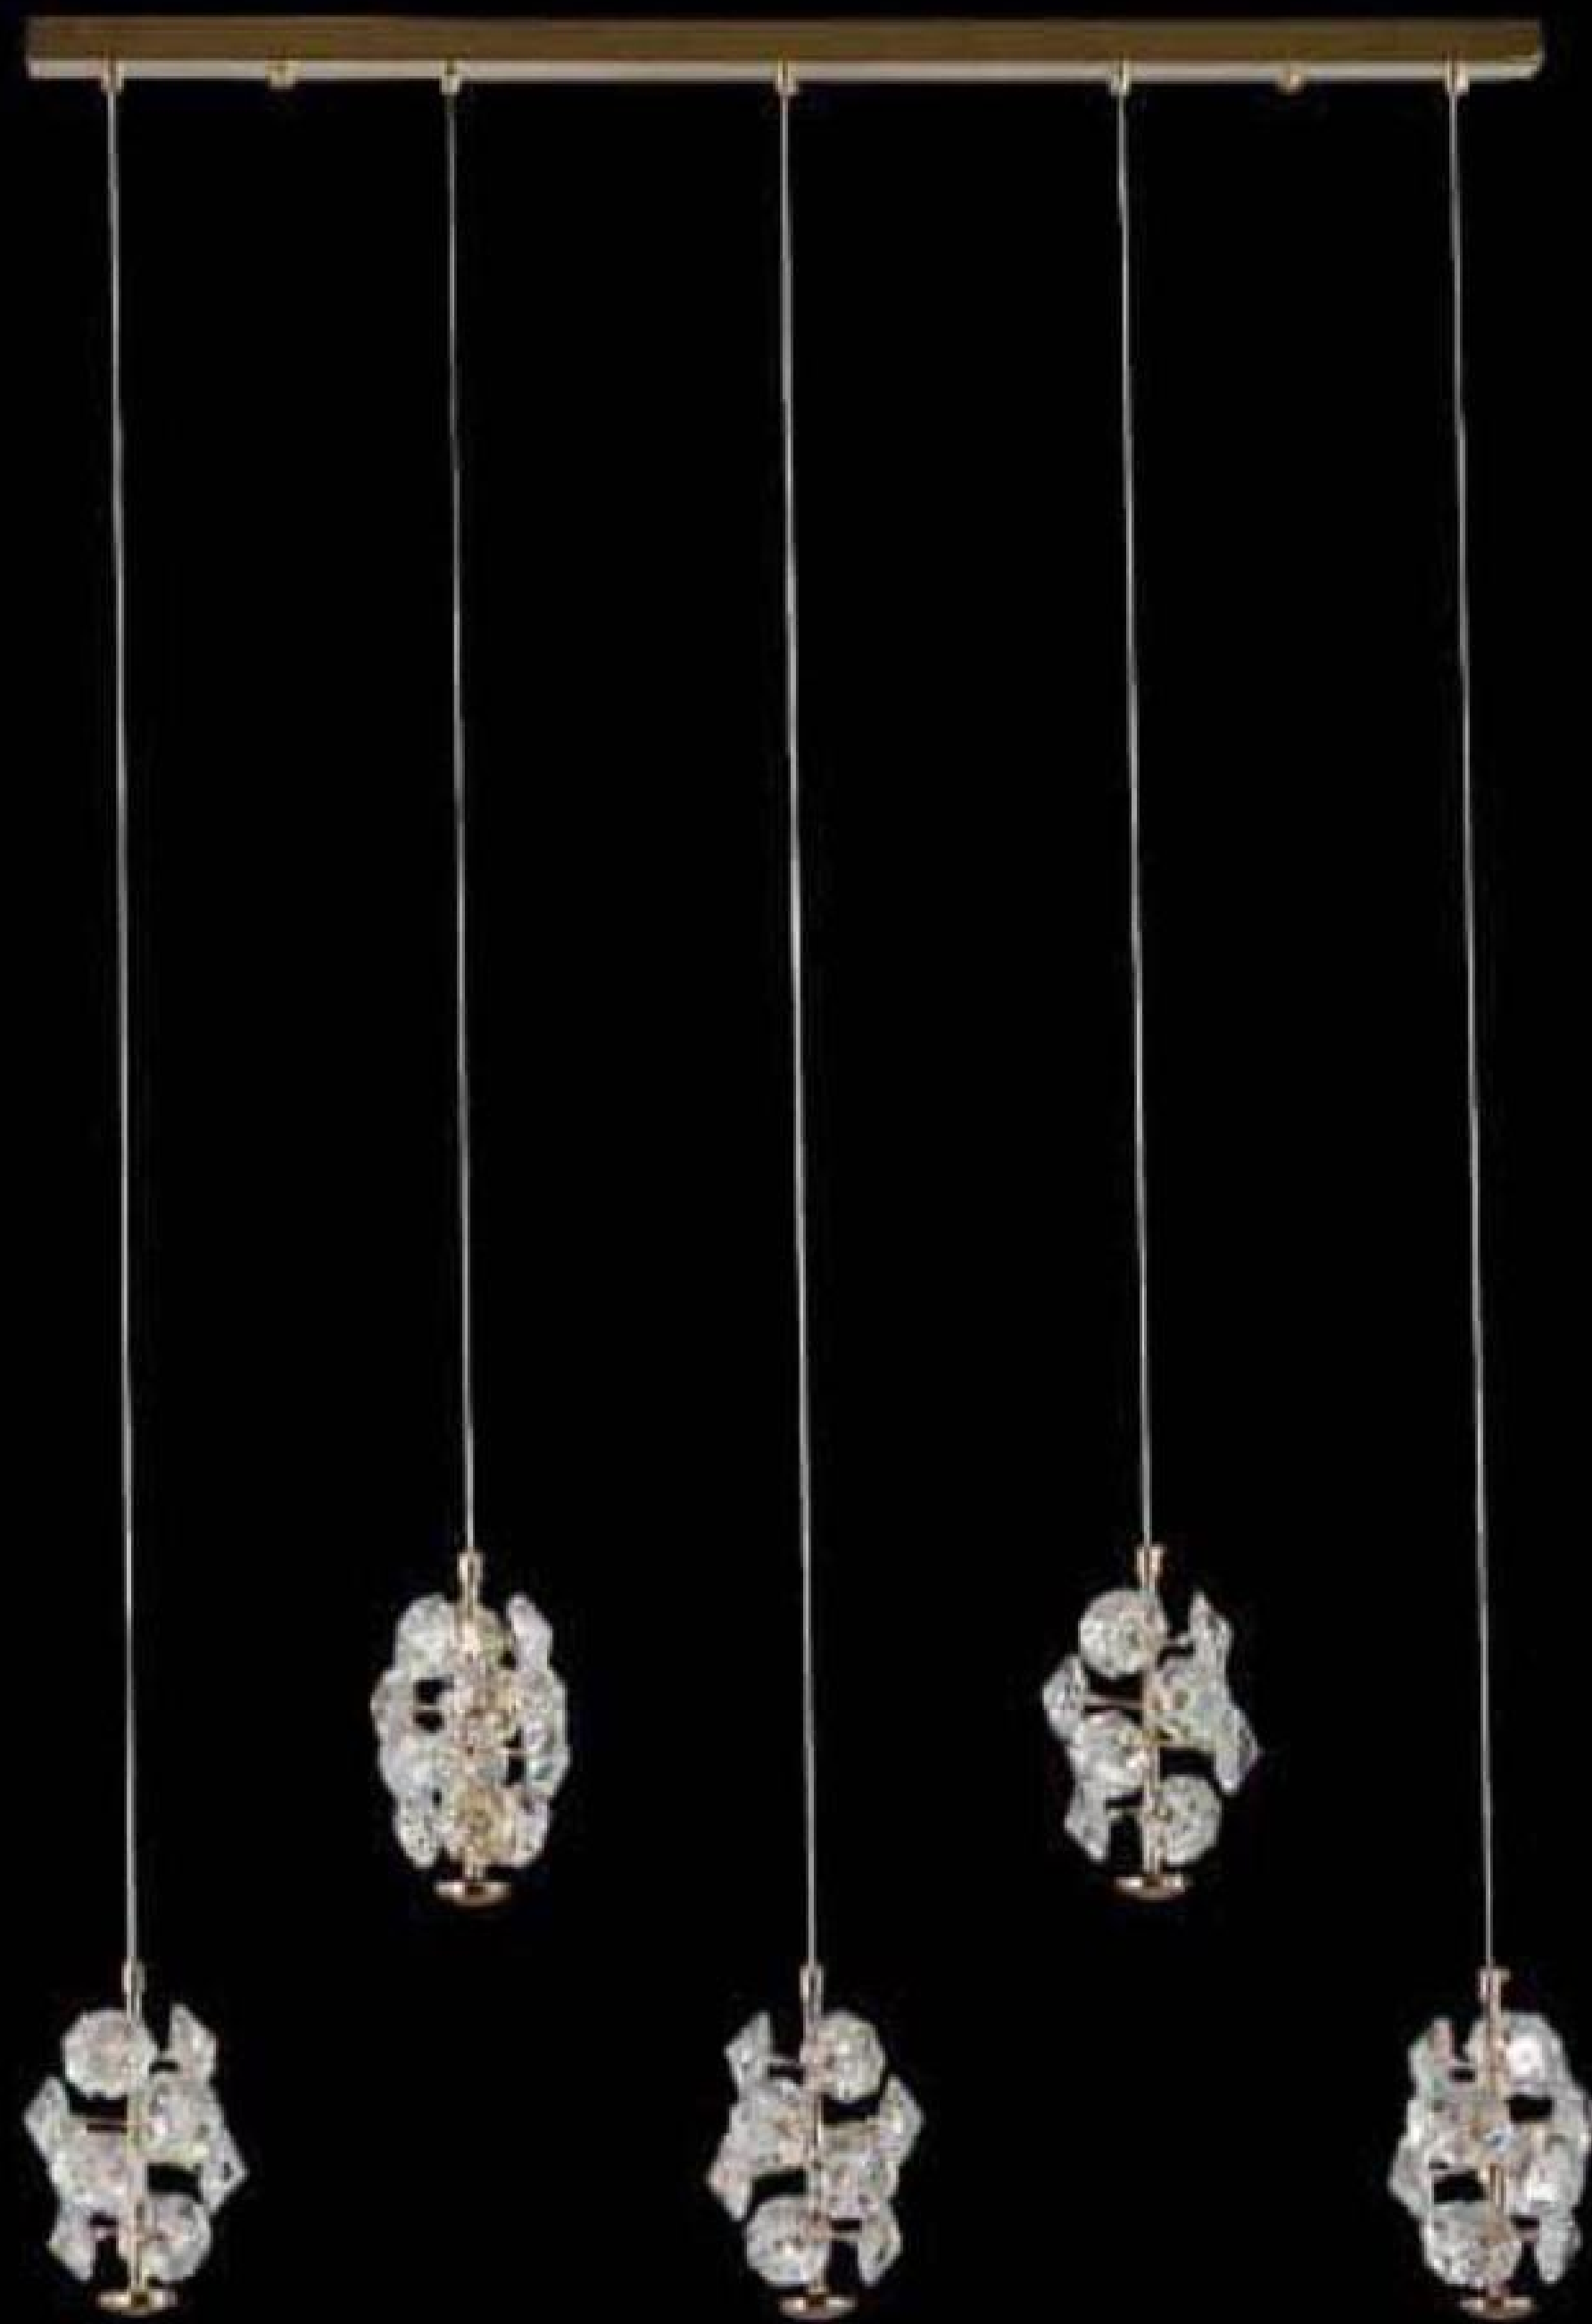

HOLDER TYPE : LED
SIZE : L850 D140
CODE : LCPL009/5
MATERIAL :METAL + CRYSTAL
FINISH : FG
PRICE: 26900/-