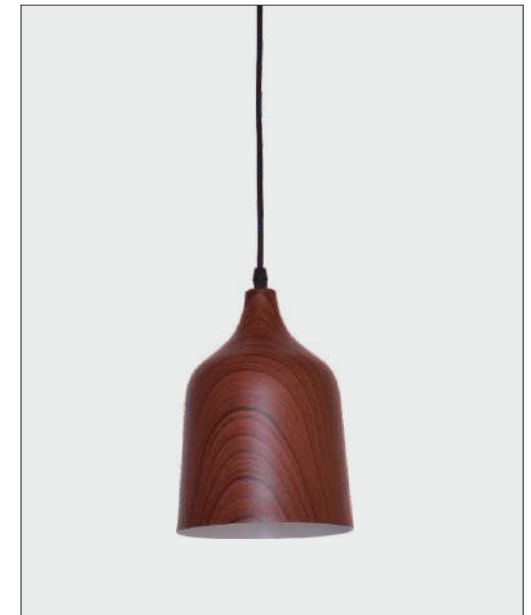

ITEM NO.: 2206-LW
LAMP: 1XE27
MATERIAL: METAL
FINISH: DARK WOOD + WHITE
SIZE: D160MM X H1600MM
Price: ₹ 2100