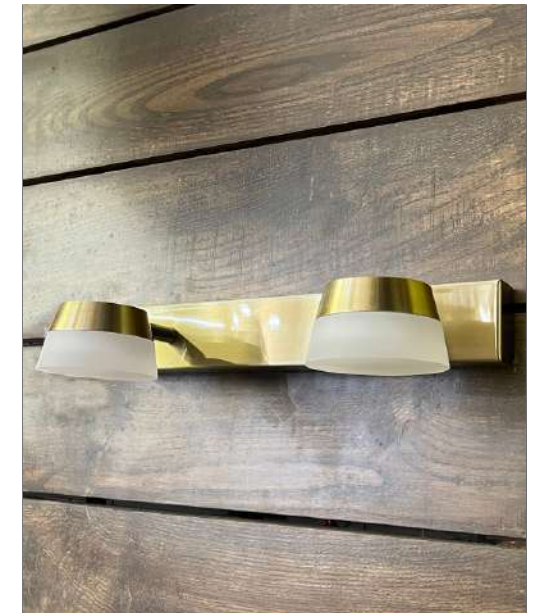

ITEM NO.: 0080-2AB
LAMP: LED 14W
MATERIAL: METAL + ACRYLIC
FINISH: ANTIQUE BRASS
SIZE: D140MM X L300MM X H70MM
Price: ₹ 4500