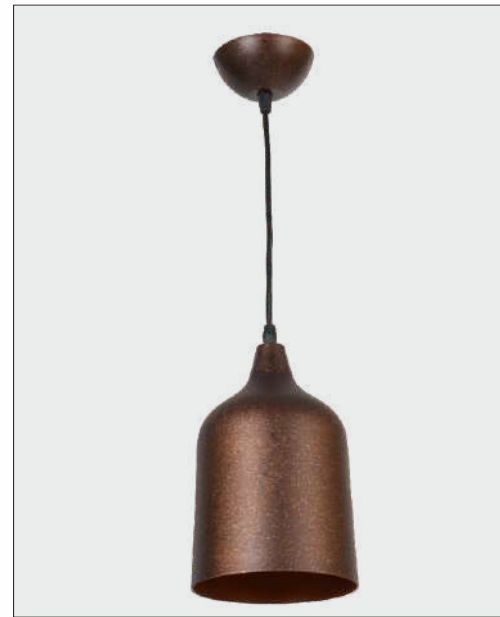

ITEM NO.: 2206-LW
LAMP: 1XE27
MATERIAL: METAL
FINISH: DARK WOOD + WHITE
SIZE: D160MM X H1600MM
Price: ₹ 2100

A

B

C

ITEM NO.: 5150BK-A,B,C
LAMP: 1XE27
MATERIAL: METAL
FINISH: BLACK + GOLD
SIZE: A,D400MM/B,D250MM/C, 180MM X H1500MM
Price: ₹ 1800