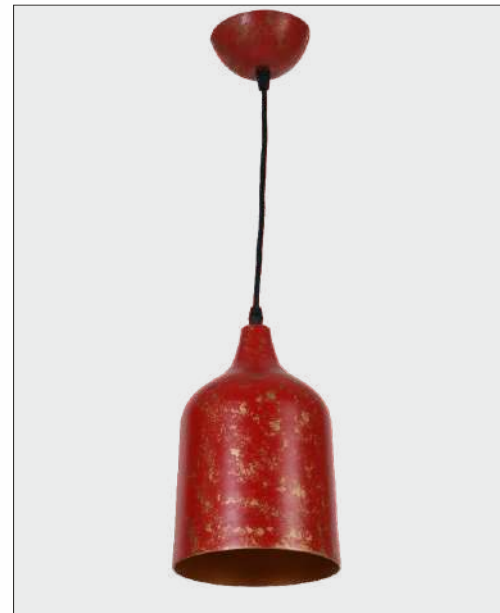

ITEM NO.: 2206-1RED
LAMP: 1XE27
MATERIAL: METAL
FINISH: RUSTIC RED + GOLD
SIZE: D160MM X H1500MM
Price: ₹ 1800