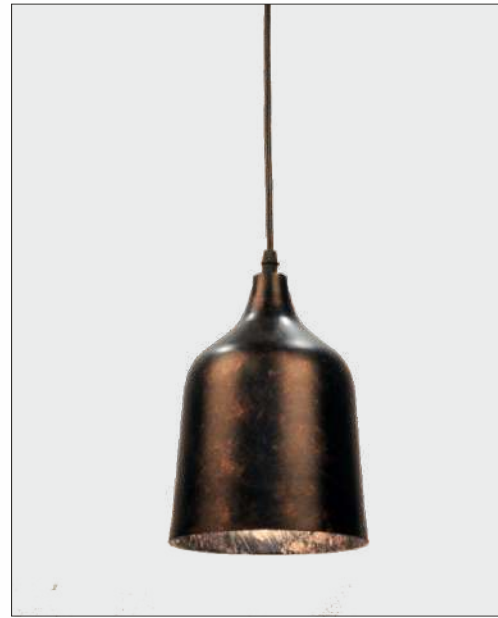

ITEM NO.: 2206-RB
LAMP: 1XE27
MATERIAL: METAL
FINISH: RUSTIC BLACK
SIZE: D160MM X H1600MM
Price: ₹ 1250