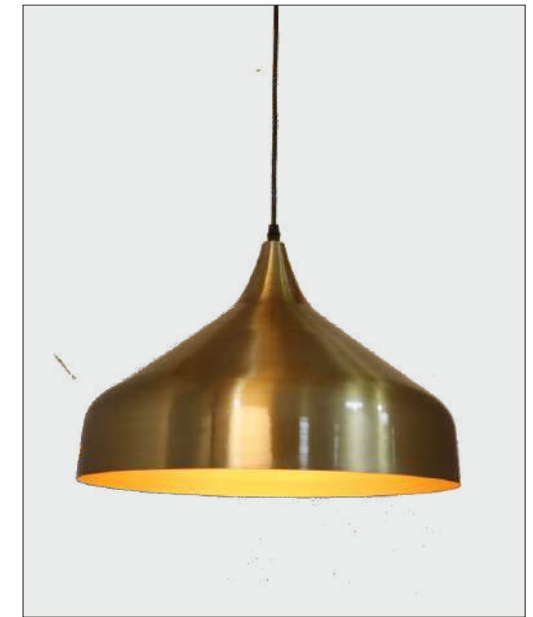

A

B

C

ITEM NO.: 2212-3,A,B,C
LAMP: E27
MATERIAL: METAL
FINISH: BRUSHED BRASS, COPPER, SILVER + WHITE
SIZE: D175MM X H1600MM
Price: ₹ 8000, 2700

ITEM NO.: 5130AB
LAMP: 1XE27
MATERIAL: METAL
FINISH: ANTIQUE BRASS + GOLD
SIZE: D160MM X H1600MM
Price: ₹ 2700