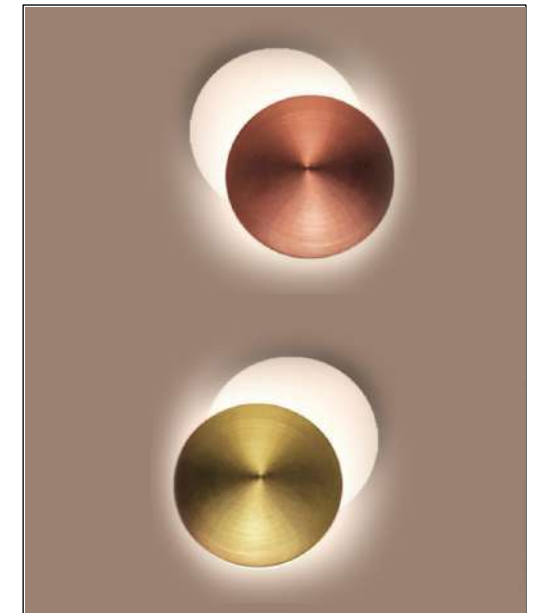

ITEM NO.: 6099-1 BR/ COP (ADJUSTABLE)
LAMP: LED
MATERIAL: METAL
FINISH: ANTIQUE BRASS/ COPPER + WH
SIZE: D100MM X W170MM X H280MM
Price: ₹ 3300, 3300