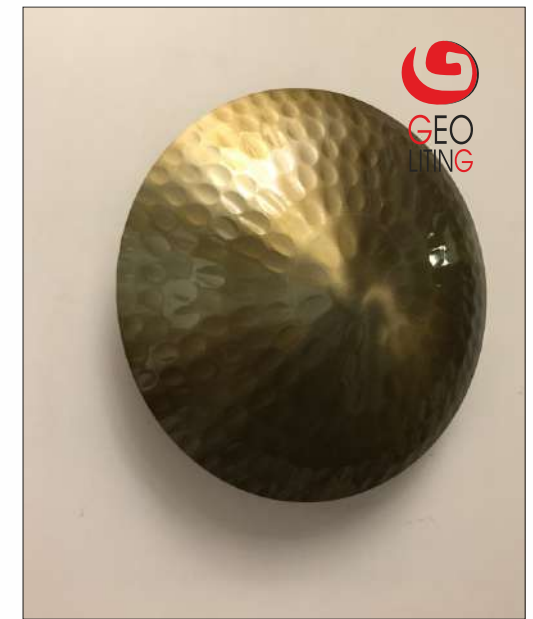

ITEM NO.: 603-AB
LAMP: LED
MATERIAL: METAL
FINISH: ANTIQUE BRASS + GOLD
SIZE: W210MM X D80MM
Price: ₹ 1800