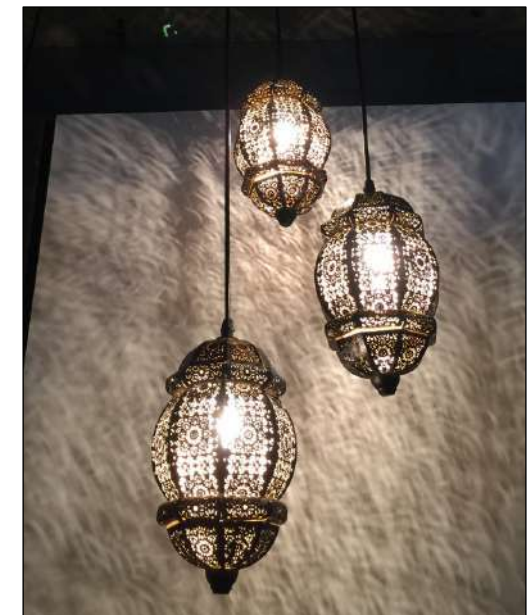

ITEM NO.: REF0001-3
LAMP: 3XE27
MATERIAL: METAL
FINISH: BLACK + GOLD
SIZE: D320MM X H1500MM
Price: ₹ 5500