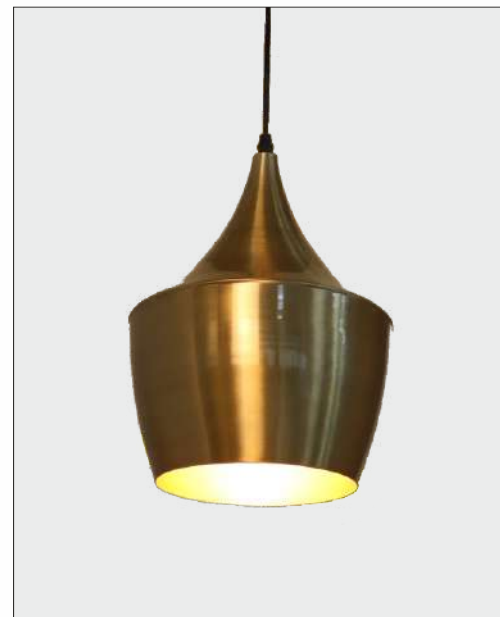

ITEM NO.: 5120AB
LAMP: 1XE27
MATERIAL: METAL
FINISH: ANTIQUE BRASS + GOLD
SIZE: D220MM X H1600MM
Price: ₹ 2700