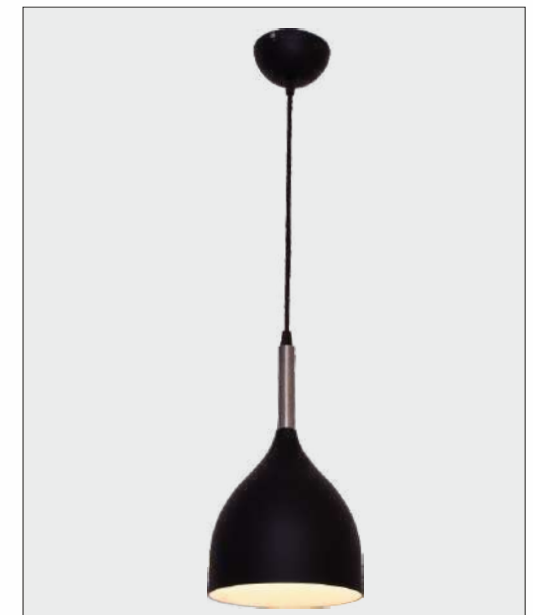

ITEM NO.: 6996-1BK
LAMP: 3XE27
MATERIAL: METAL
FINISH: BLACK + WHITE + SN
SIZE: D170MM X H1600MM
Price: ₹ 1500