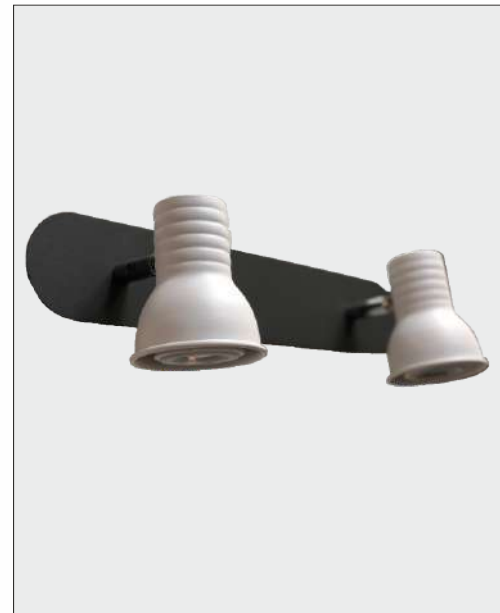

ITEM NO.: WN1022-2
LAMP: 2XGU10
MATERIAL: METAL
FINISH: GREY + WHITE
SIZE: W275MM X H120MM X D100M
Price: ₹ 2400