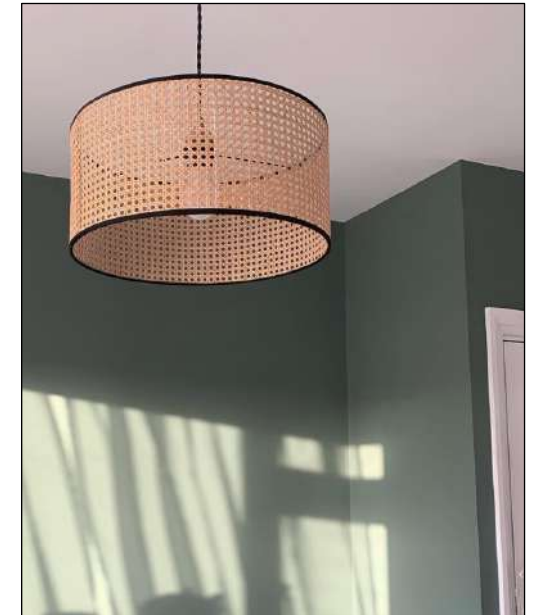

ITEM NO.: 1454-1H
LAMP: 1XE27
MATERIAL: METAL + RATTAN CANE
FINISH: BLACK
SIZE: D400MM X H1500MM
Price: ₹ 5600