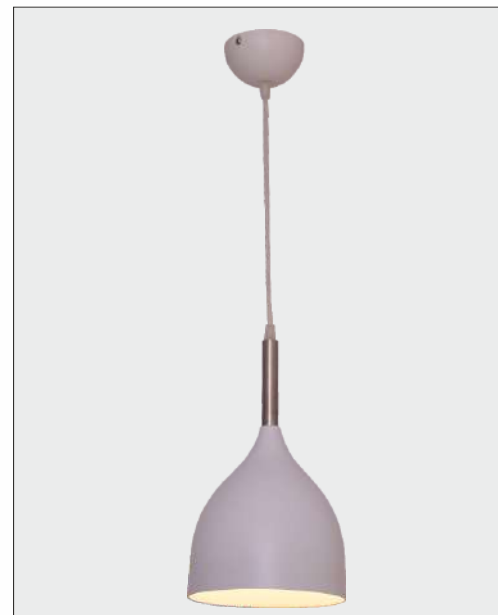

ITEM NO.: 6996-1WH
LAMP: 3XE27
MATERIAL: METAL
FINISH: WHITE + SN
SIZE: D170MM X H1600MM
Price: ₹ 1500