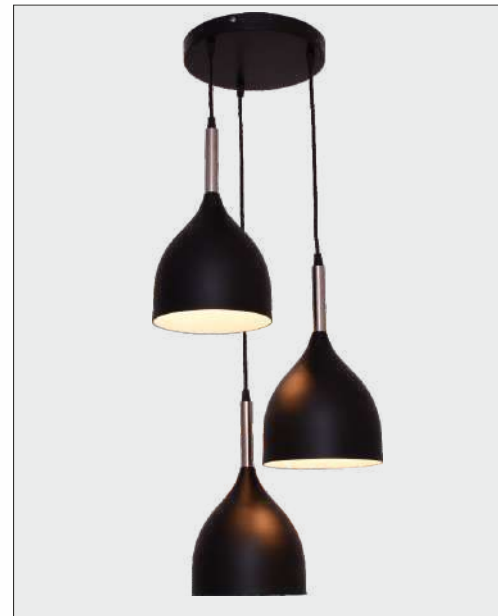

ITEM NO.: 6996-3BK
LAMP: 3XE27
MATERIAL: METAL
FINISH: BLACK + WHITE + SN
SIZE: D350MM X H1600MM
Price: ₹ 4600