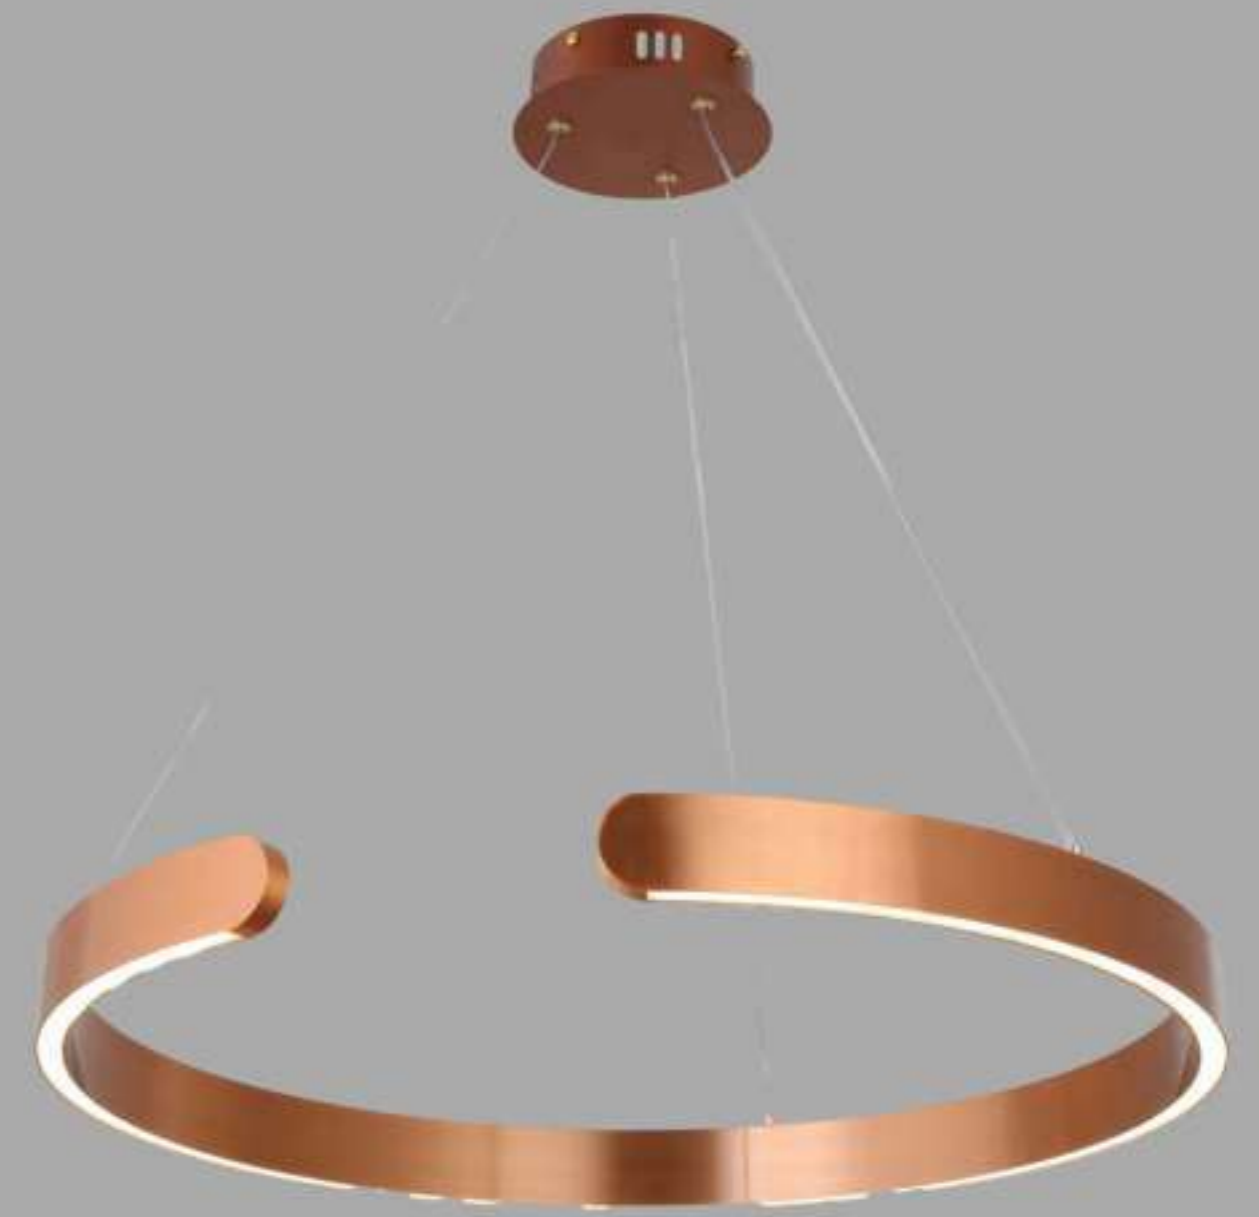

Item No : 1215CP- 400, 600, 800
Lamp : LED
Size : D400,600,800MM X H1500MM
Finish : Antique Copper
Material : Metal + Acrylic