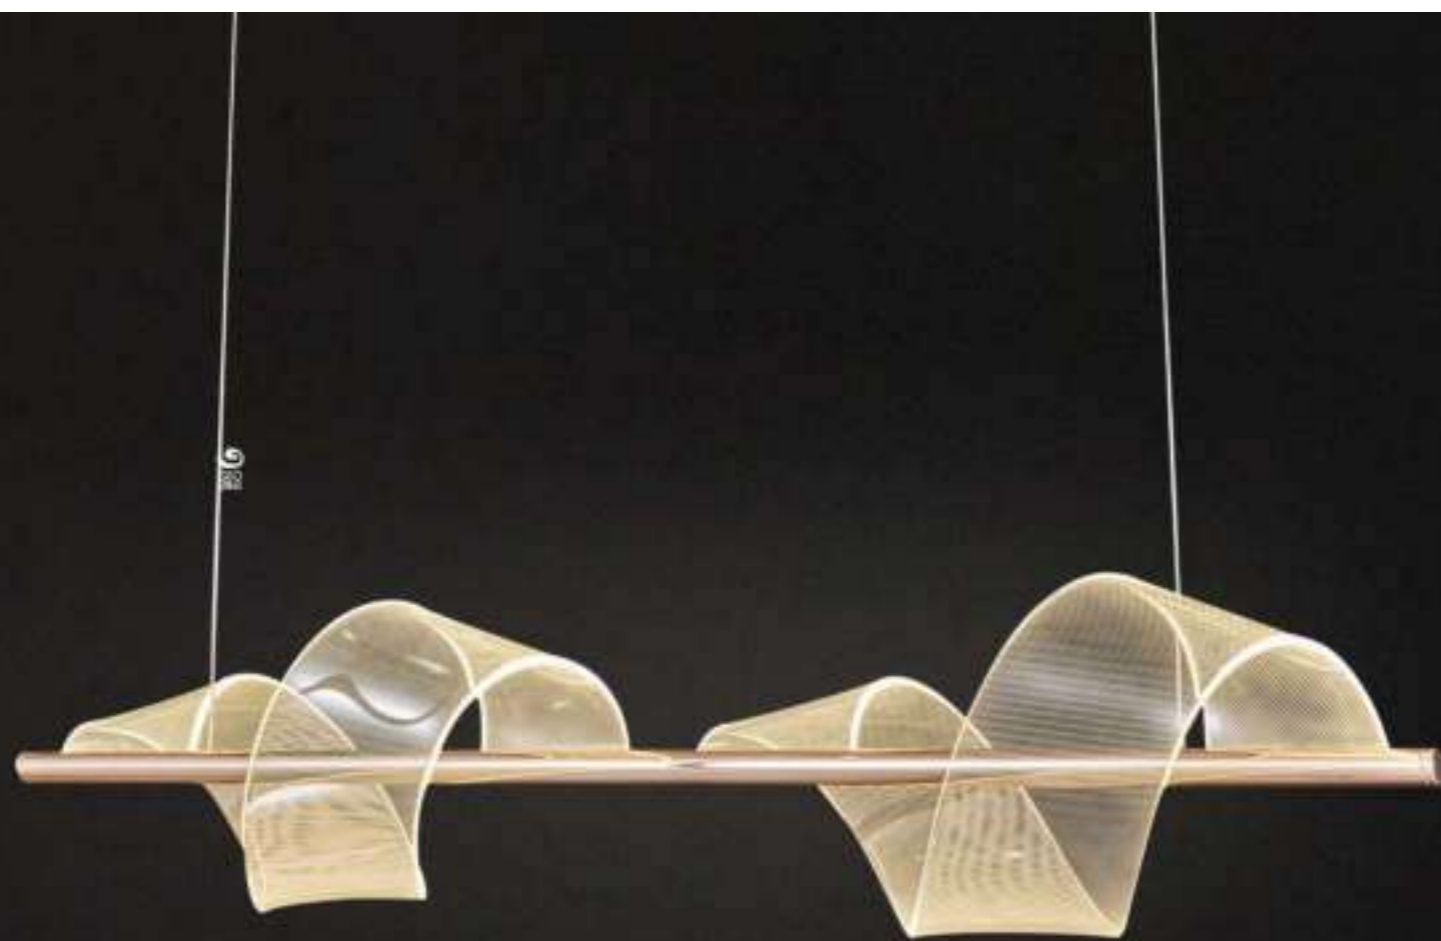

Item No : 9951-900L
Lamp : Led
Size : W200MM X H2000MM X D900MM
Finish : French Gold
Material : Metal + Acrylic