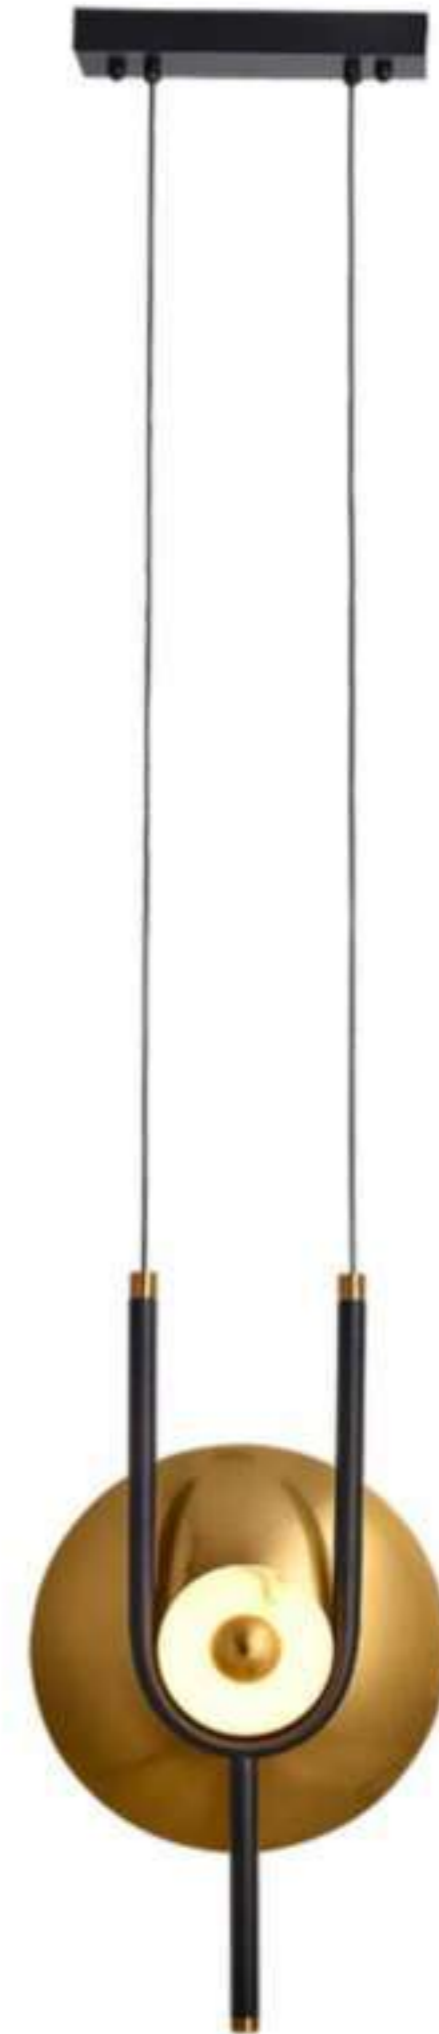

Item No : 881-1
Lamp : LED
Size : D120MM X FH300MM X H1300MM
Finish : Black + Antique Brass
Material : Metal

Item No : MD7017G
Lamp : 1XGU10
Size : D95MM X H1500MM
Finish : Antique Brass
Material : Metal

Item No : MD7017B
Lamp : 1XGU10
Size : D95MM X H1500MM
Finish : Antique Brass
Material : Metal

Item No : 2026-H
Lamp : 1XE27
Size : D200MM X H1800MM
Finish : Antique Brass + Black
Material : Black

(Wall Lamp is also
Available)

Item No.: 8026 -600
Lamp: LED
Size: D75MM X H1500MM
Finish: Antique Brass
Material: Metal + Acrylic

Item No : 6501-600
Lamp : Led
Size : D75MM X H1500MM
Finish : Black
Material : Metal + Acrylic

Item No : 5248-1
Lamp : Led
Size : D30mm x H2000mm
Finish : Antique Brass
Material : Metal + Acrylic