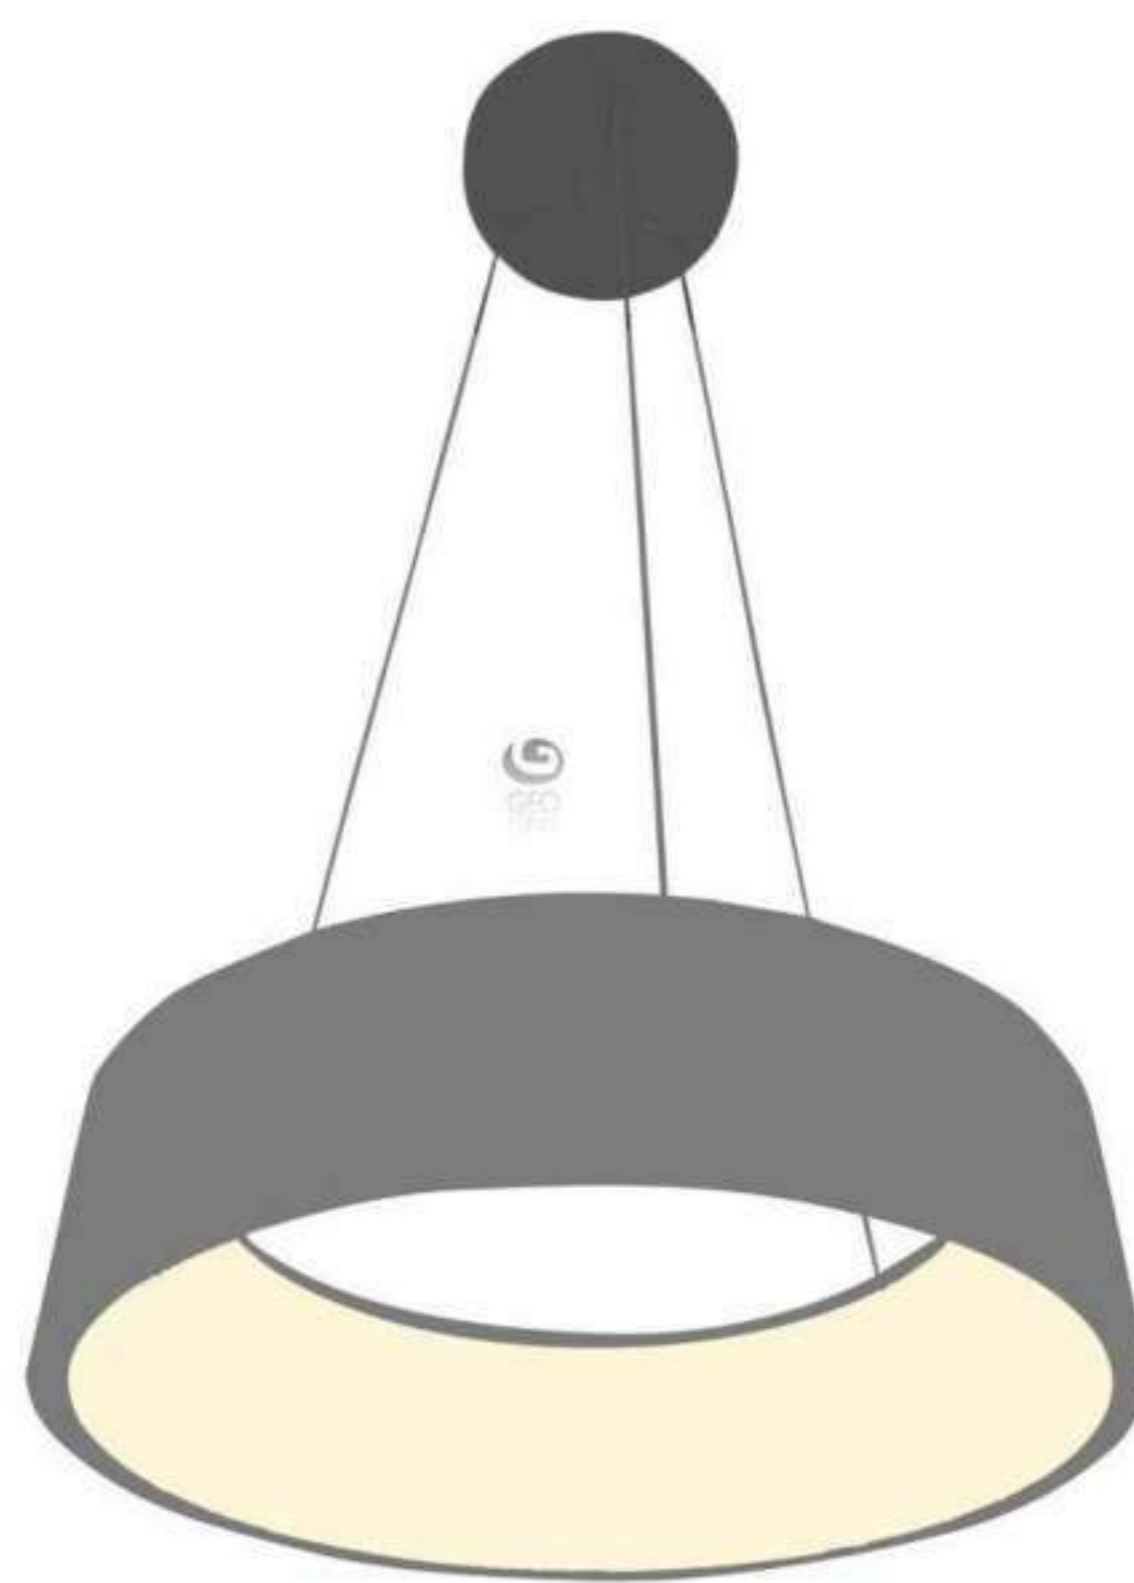

Item No : 8288-450MM
Lamp : Led
Size : D450MM X H1200MM
Finish : Grey
Material : Metal + Acrylic