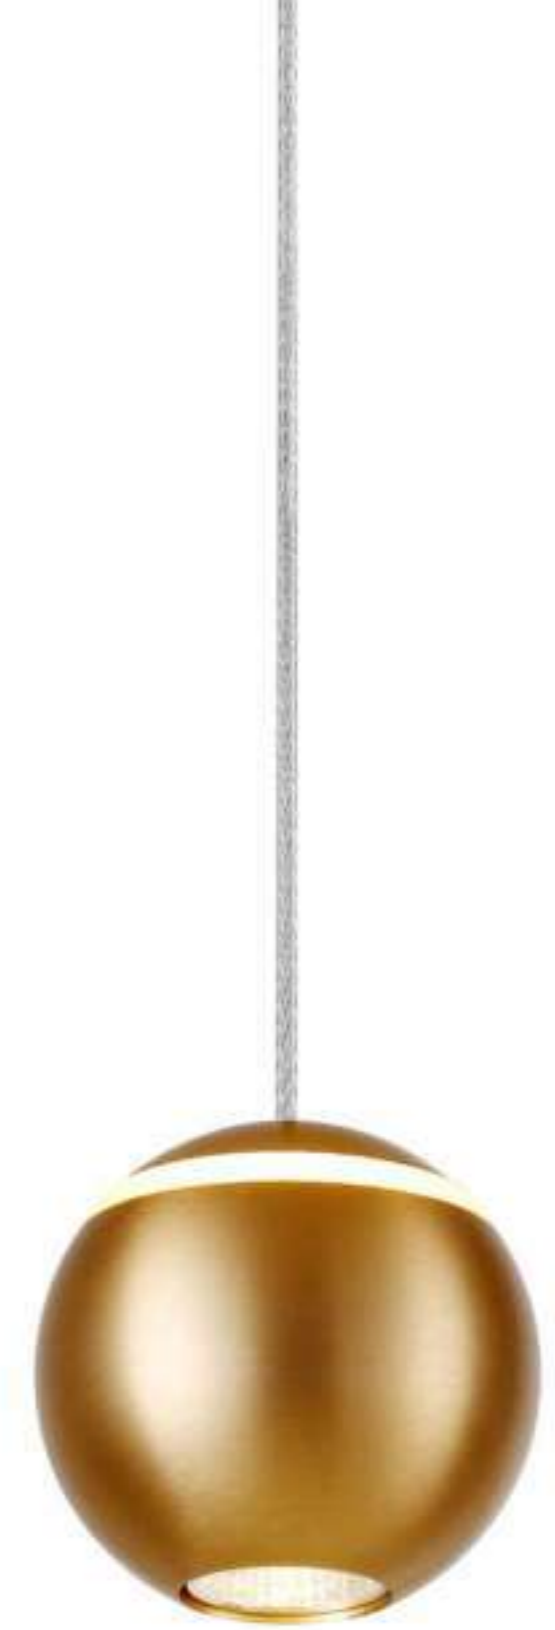

Item No : 50301P
Lamp : LED
Size : D70mm x H1500mm
Finish : Matt Brass + Gold
Material : Metal + Acrylic