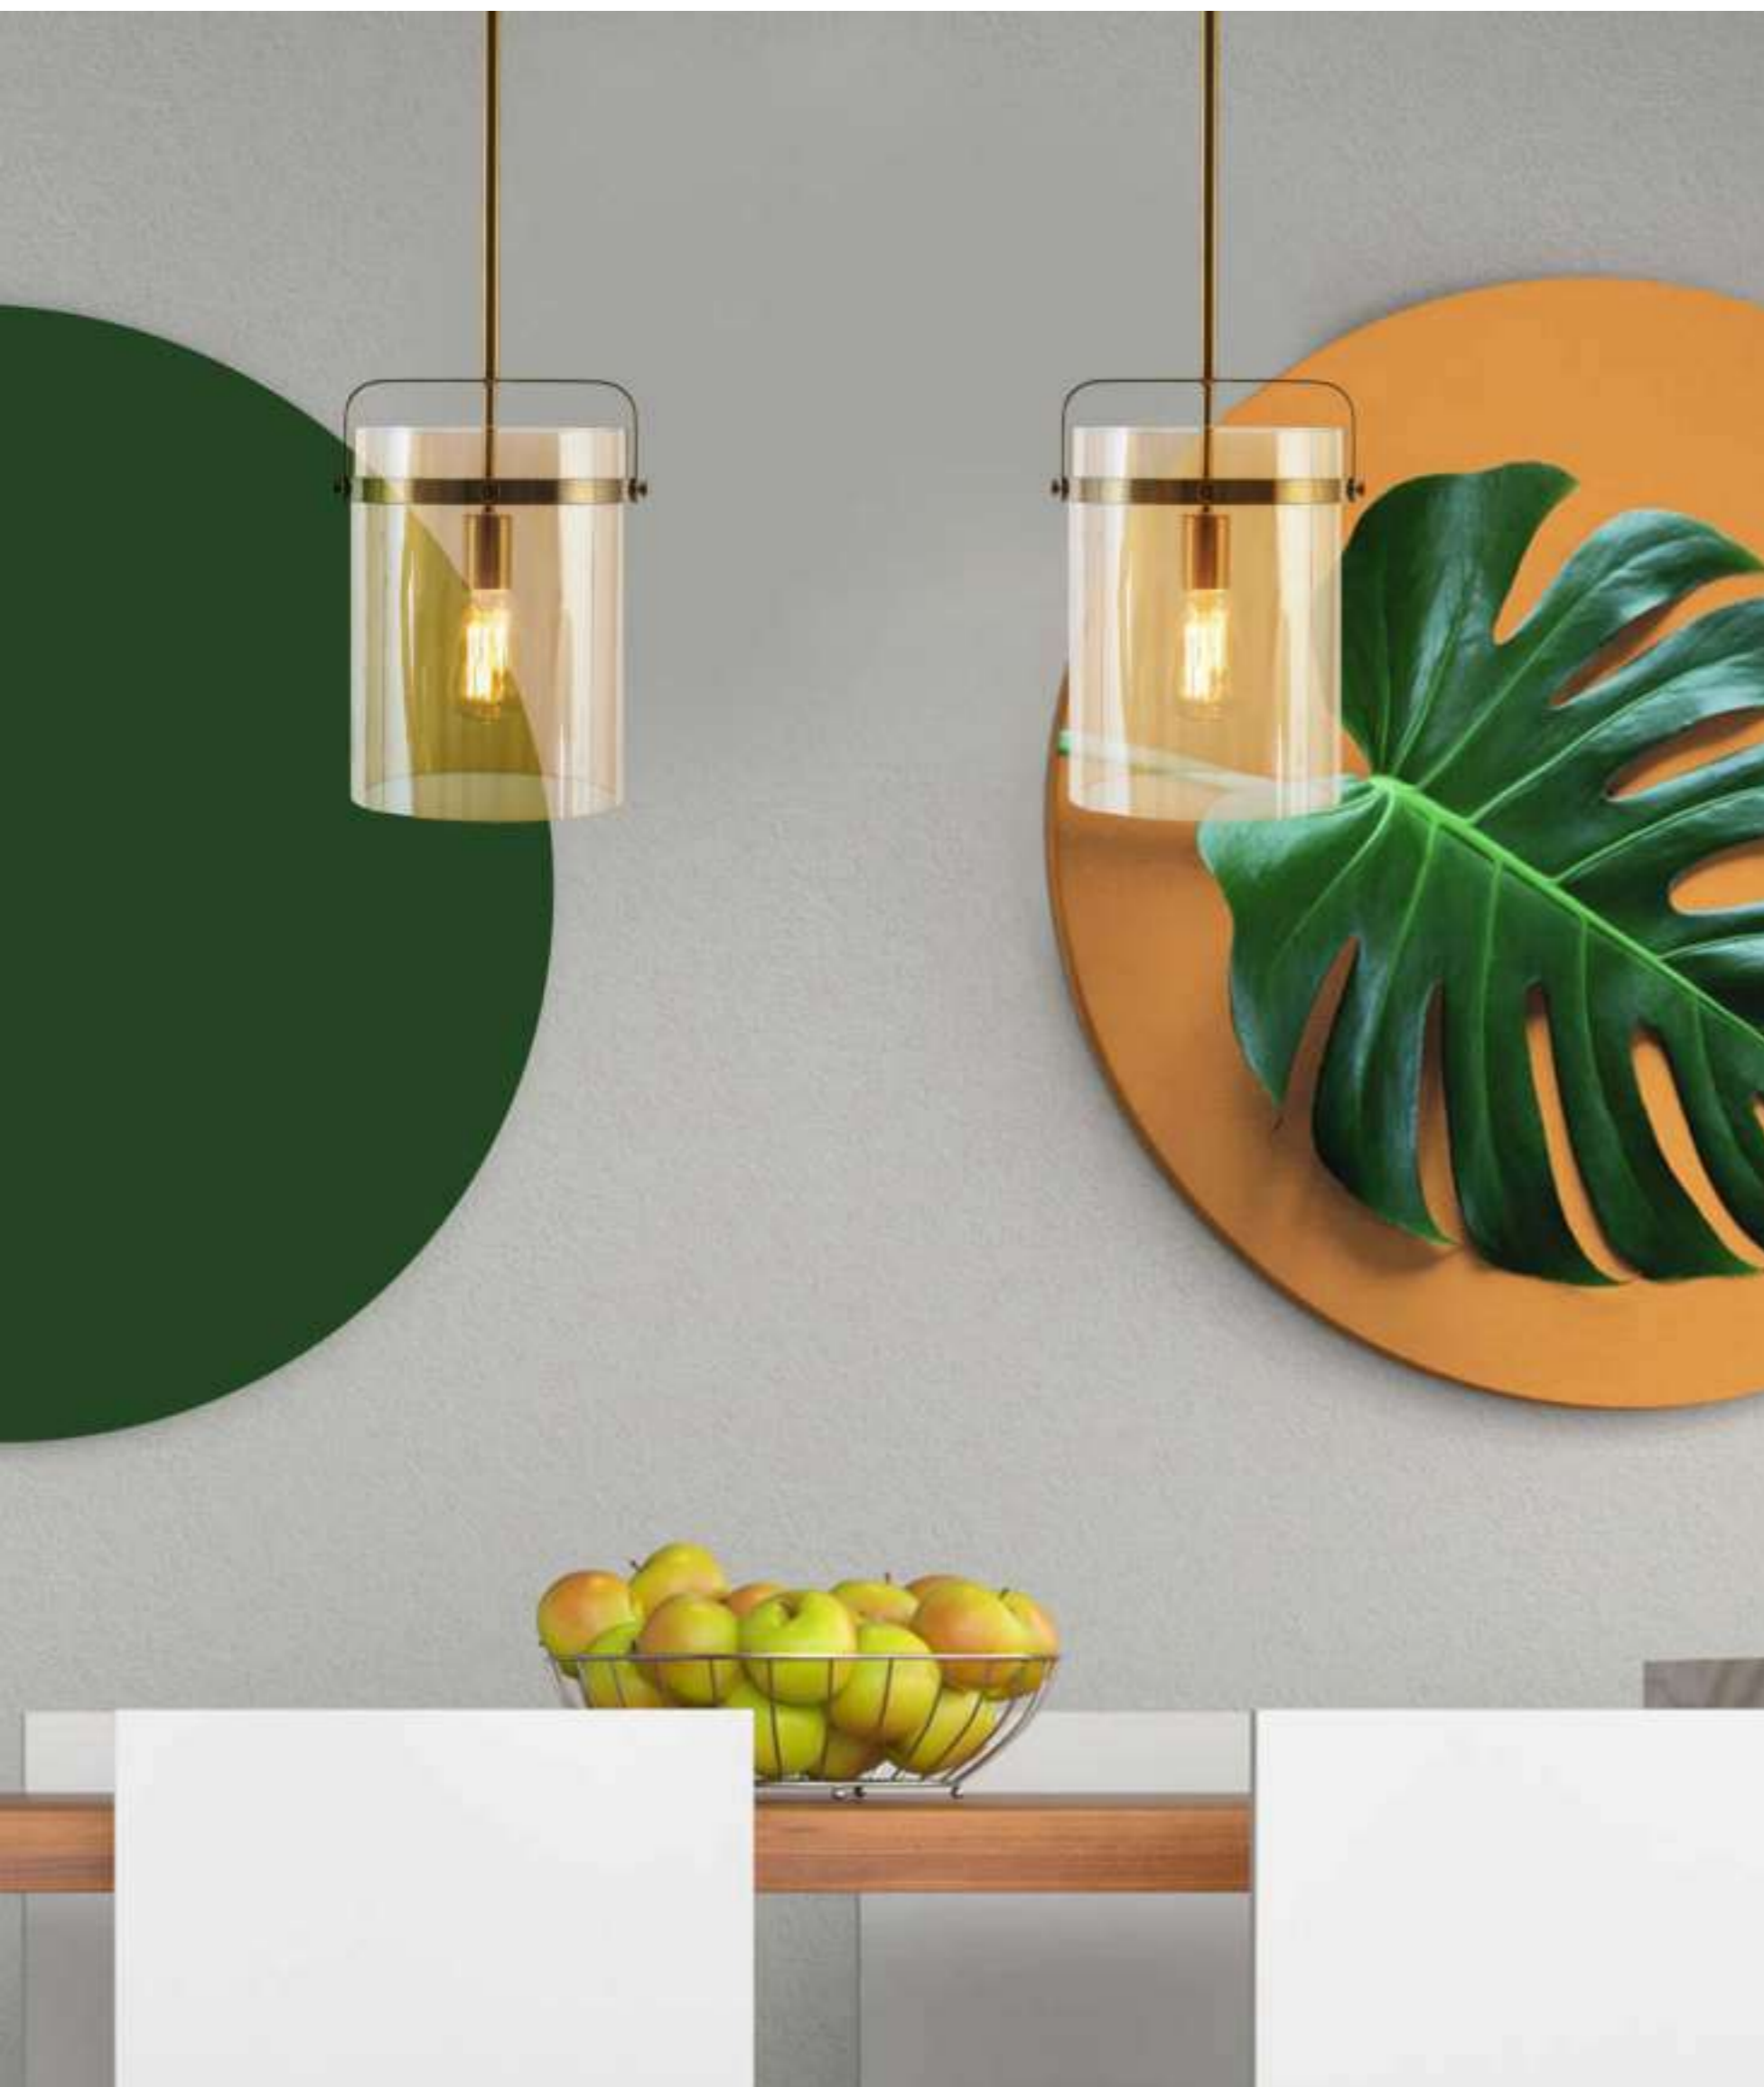

Item No : 3018
Lamp : 1XE27
Size : D220MM X FH340MM X H1280MM
Finish : Antique Brass
Material : Metal + Glass