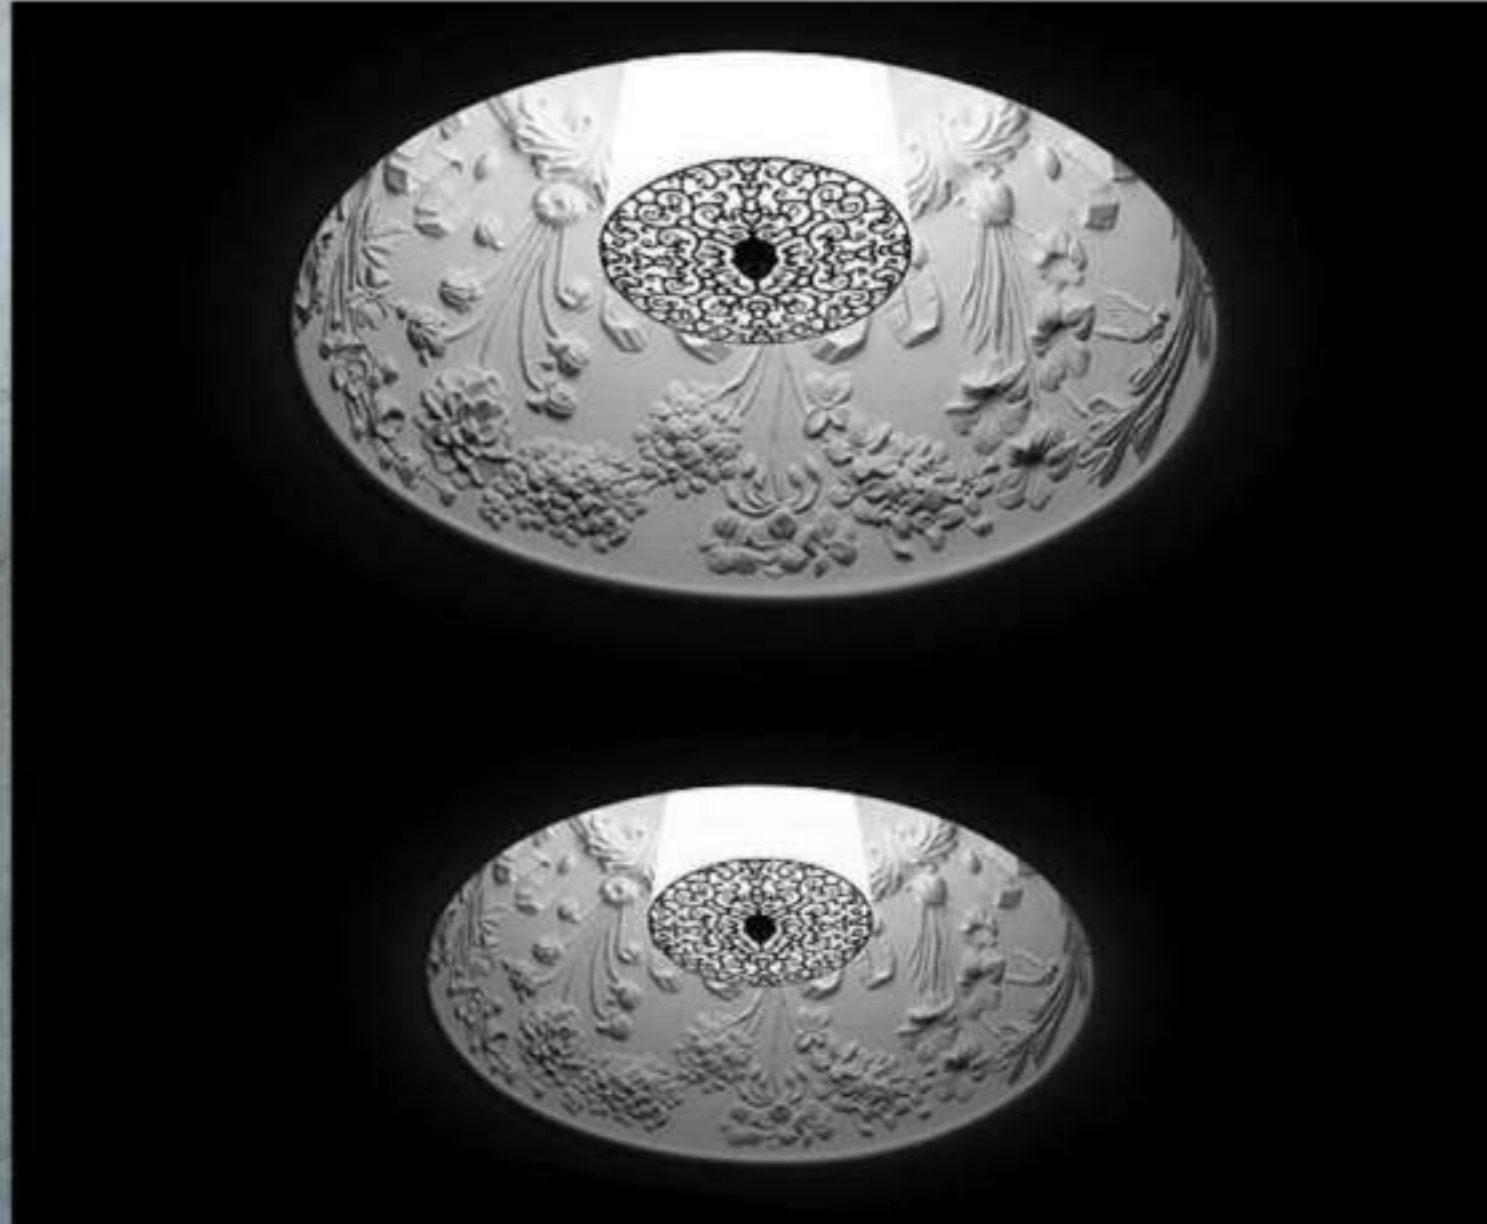

Item No : 9206-S/M/L
Lamp : 1XE27
Size : D400MM, 600MM, 900MM X H1200MM
Finish : Black + White
Material : Metal + Resin