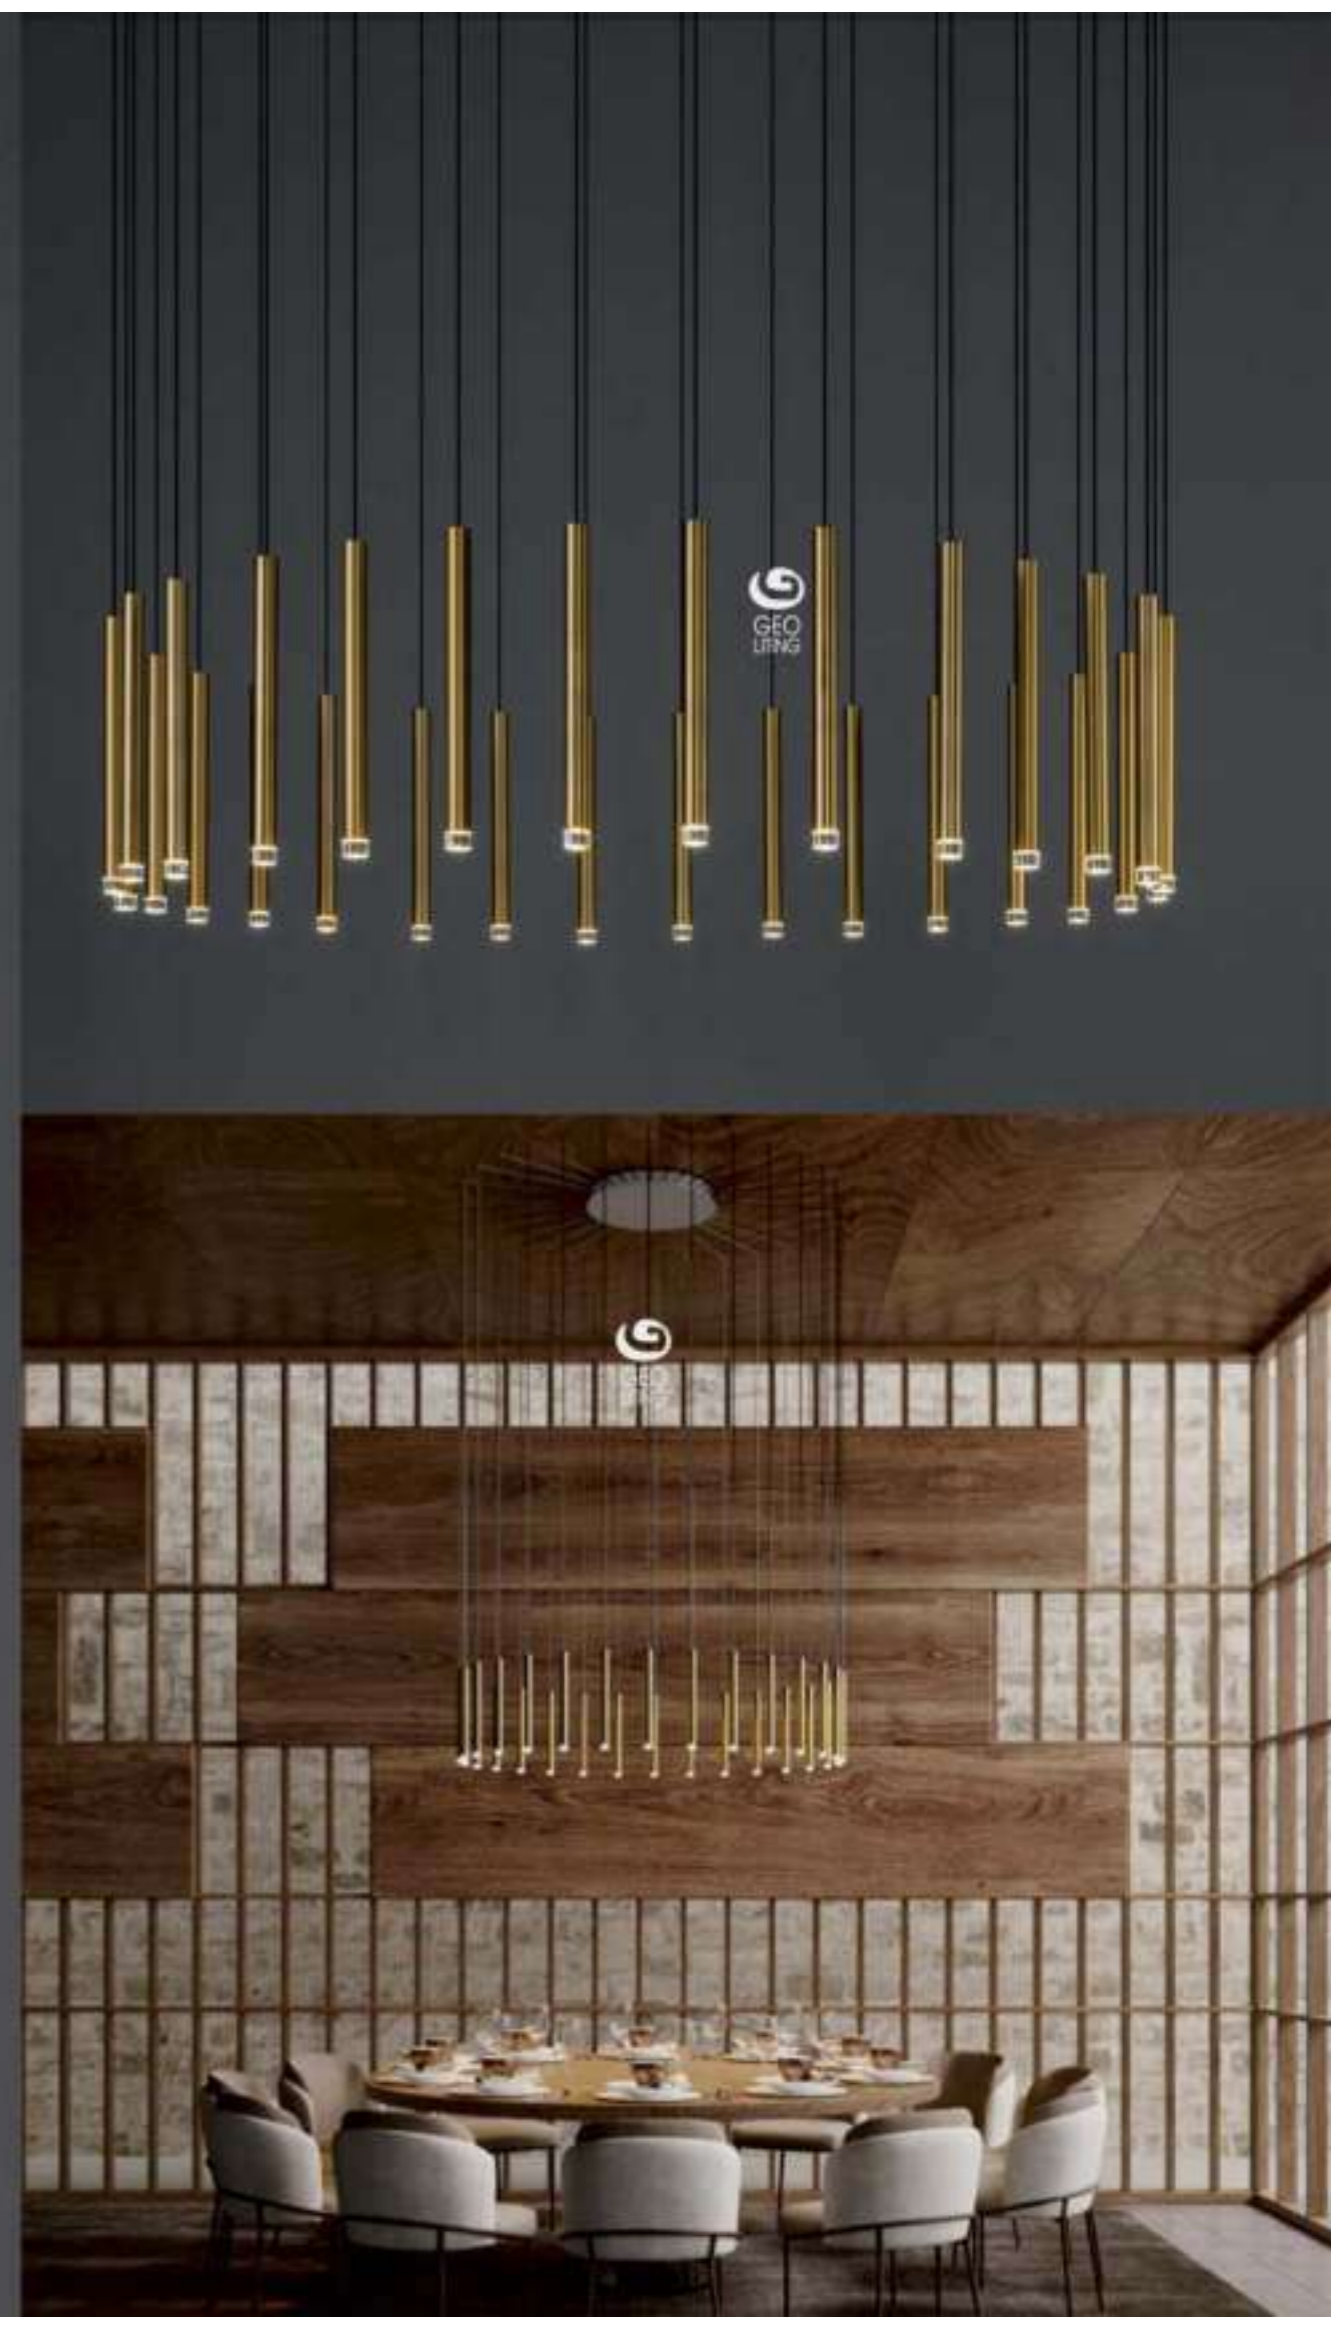

Item No : 05190GD
Lamp : Led
Size : D28MM X Wire Length-1500MM
Cylinder Available in 300MM, 450MM, 600MM, 900MM, 1200MM
Finish : Antique Brass (Customizable)
Material : Metal