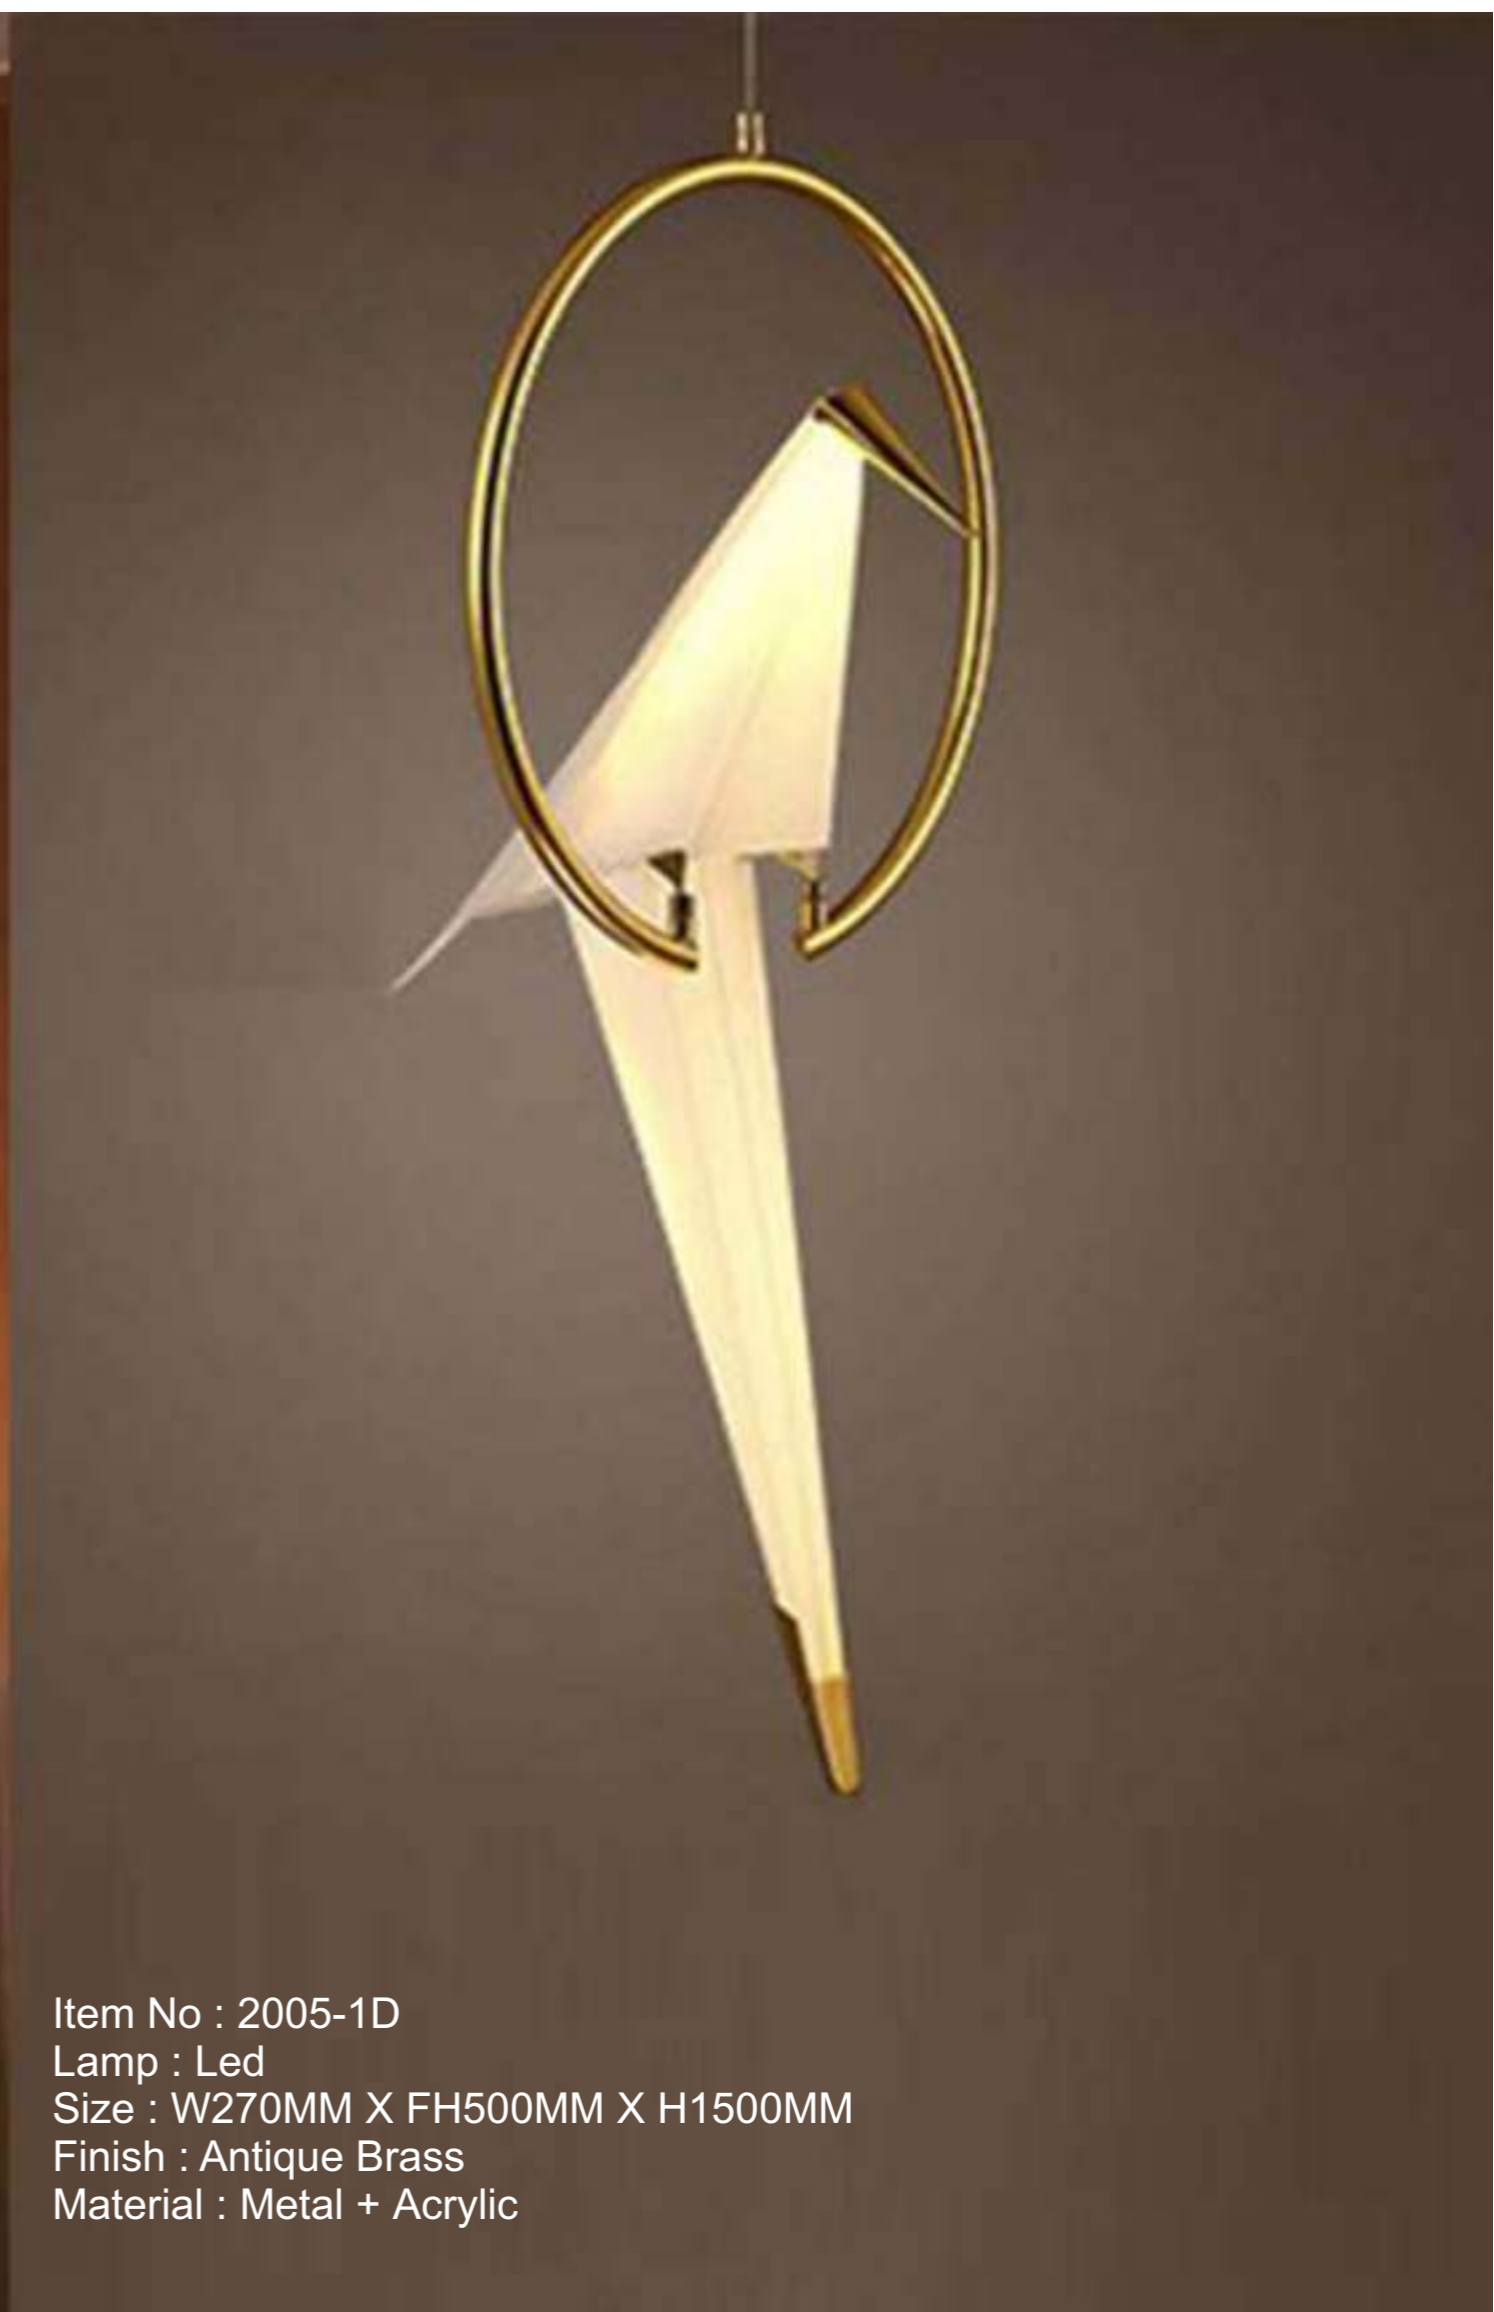

Item No : 2005-1D
Lamp : Led
Size : W270MM X FH500MM X H1500MM
Finish : Antique Brass
Material : Metal + Acrylic