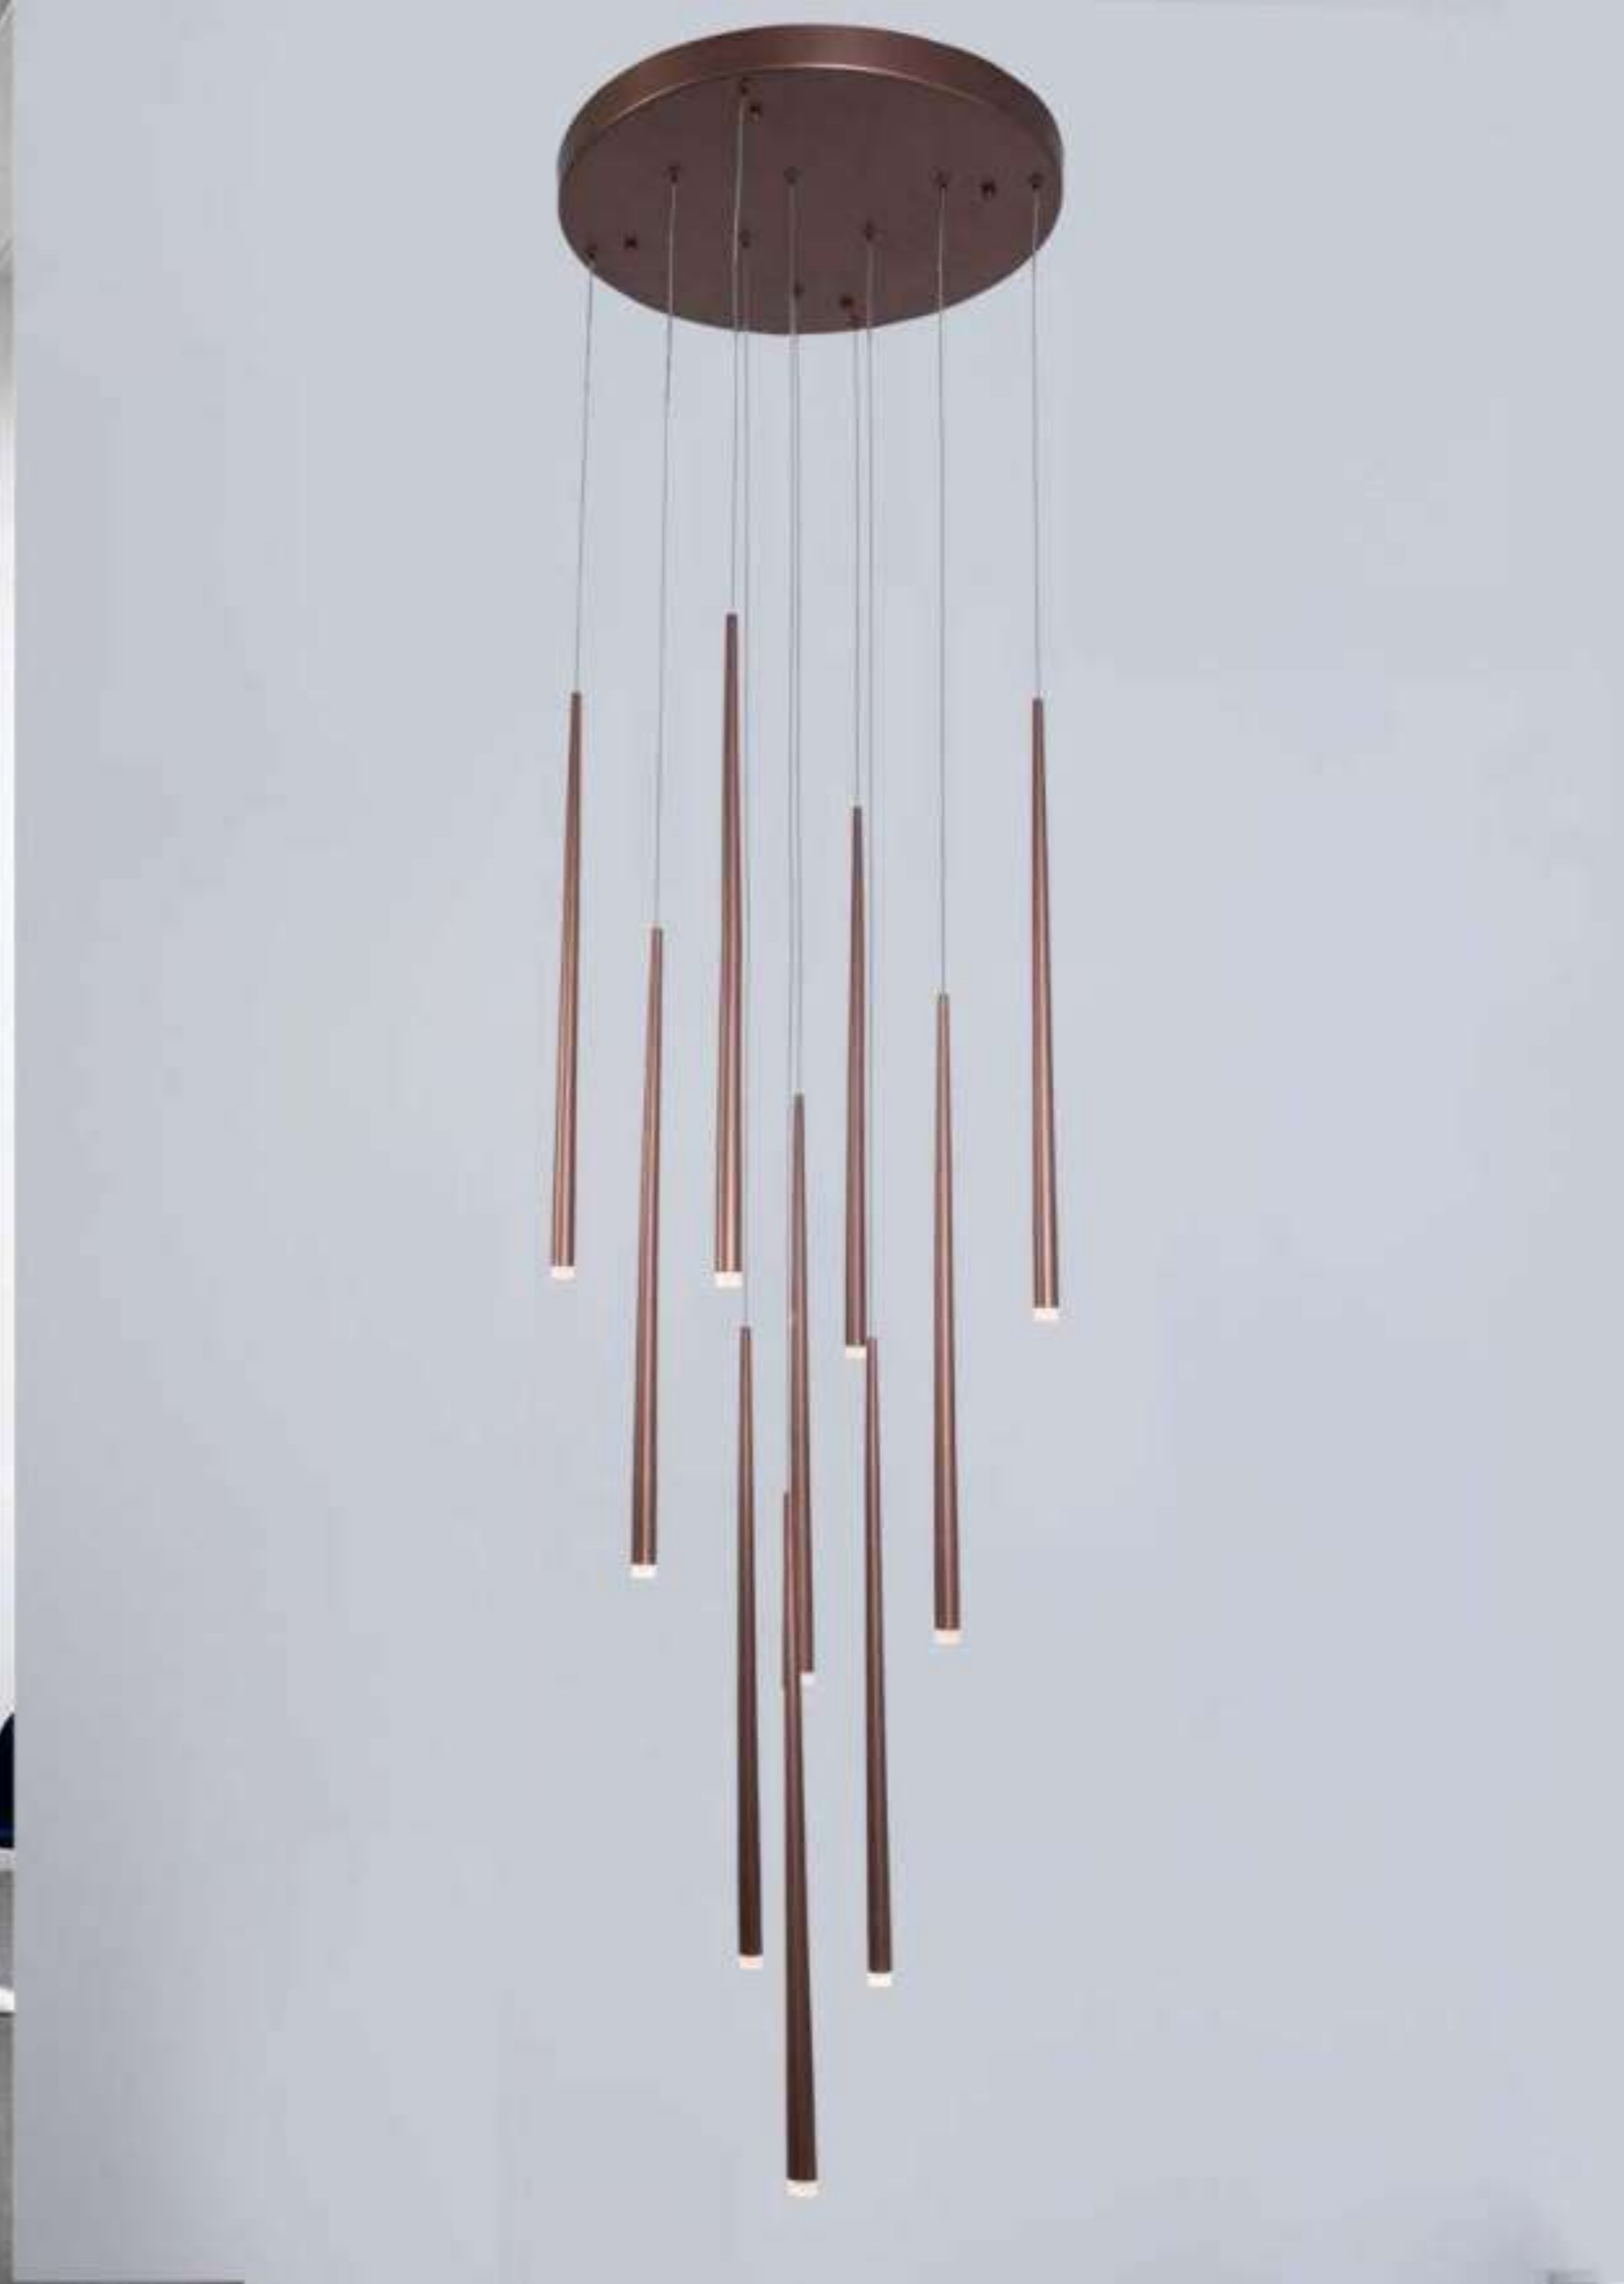

(Wall Lamp is also Available)

Item No : 79E041
Lamp : 6xG9
Size : D450mm x H1500mm
Finish : Grey
Material : Metal + Glass

(Wall Lamp is also Available)

Item No. 060102-10
Lamp: LED
Size: D430MM X H1500MM
Finish: Coffee Brown
Material: Metal + Acrylic