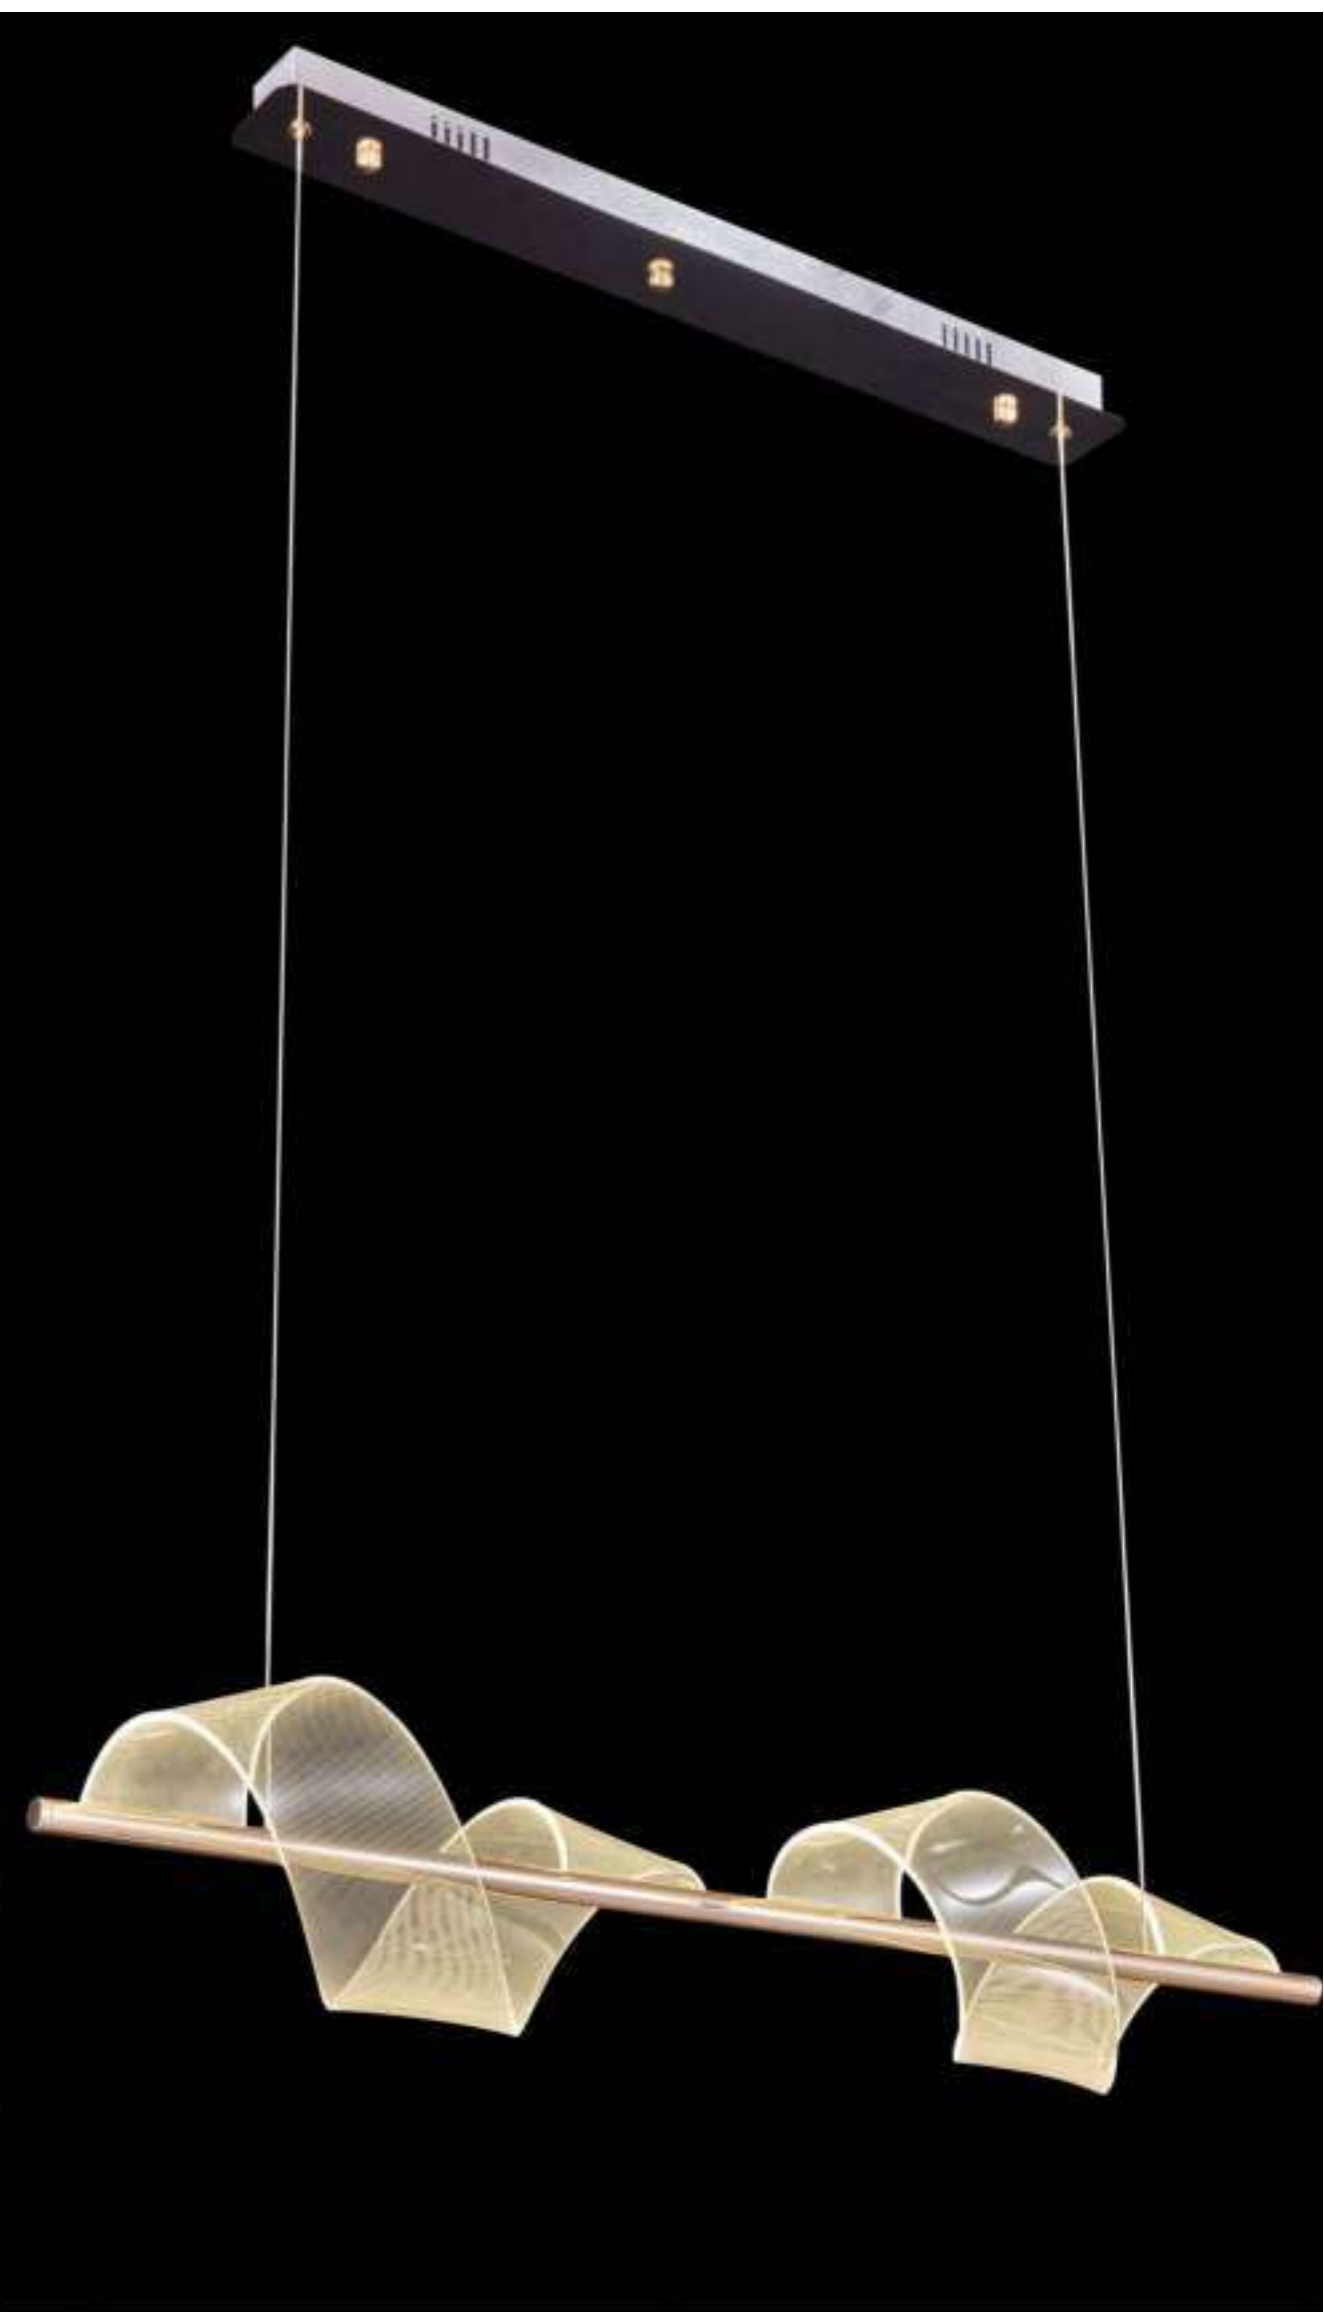

Item No : 9951-900L
Lamp : Led
Size : W200MM X H2000MM X D900MM
Finish : French Gold
Material : Metal + Acrylic