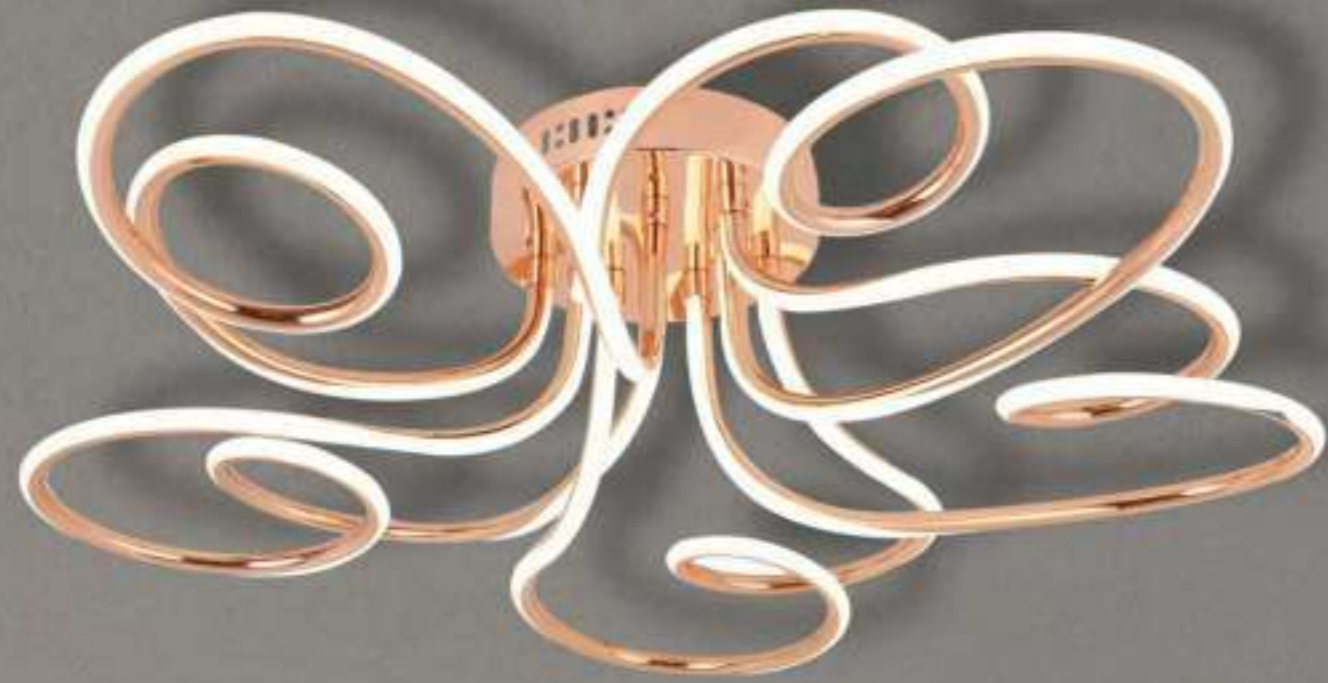

Item No : 9823-5 A
Lamp : Led 3IN1 With Remote
Size : D650MM X H130MM
Finish : Rose Gold
Material : Metal + Acrylic