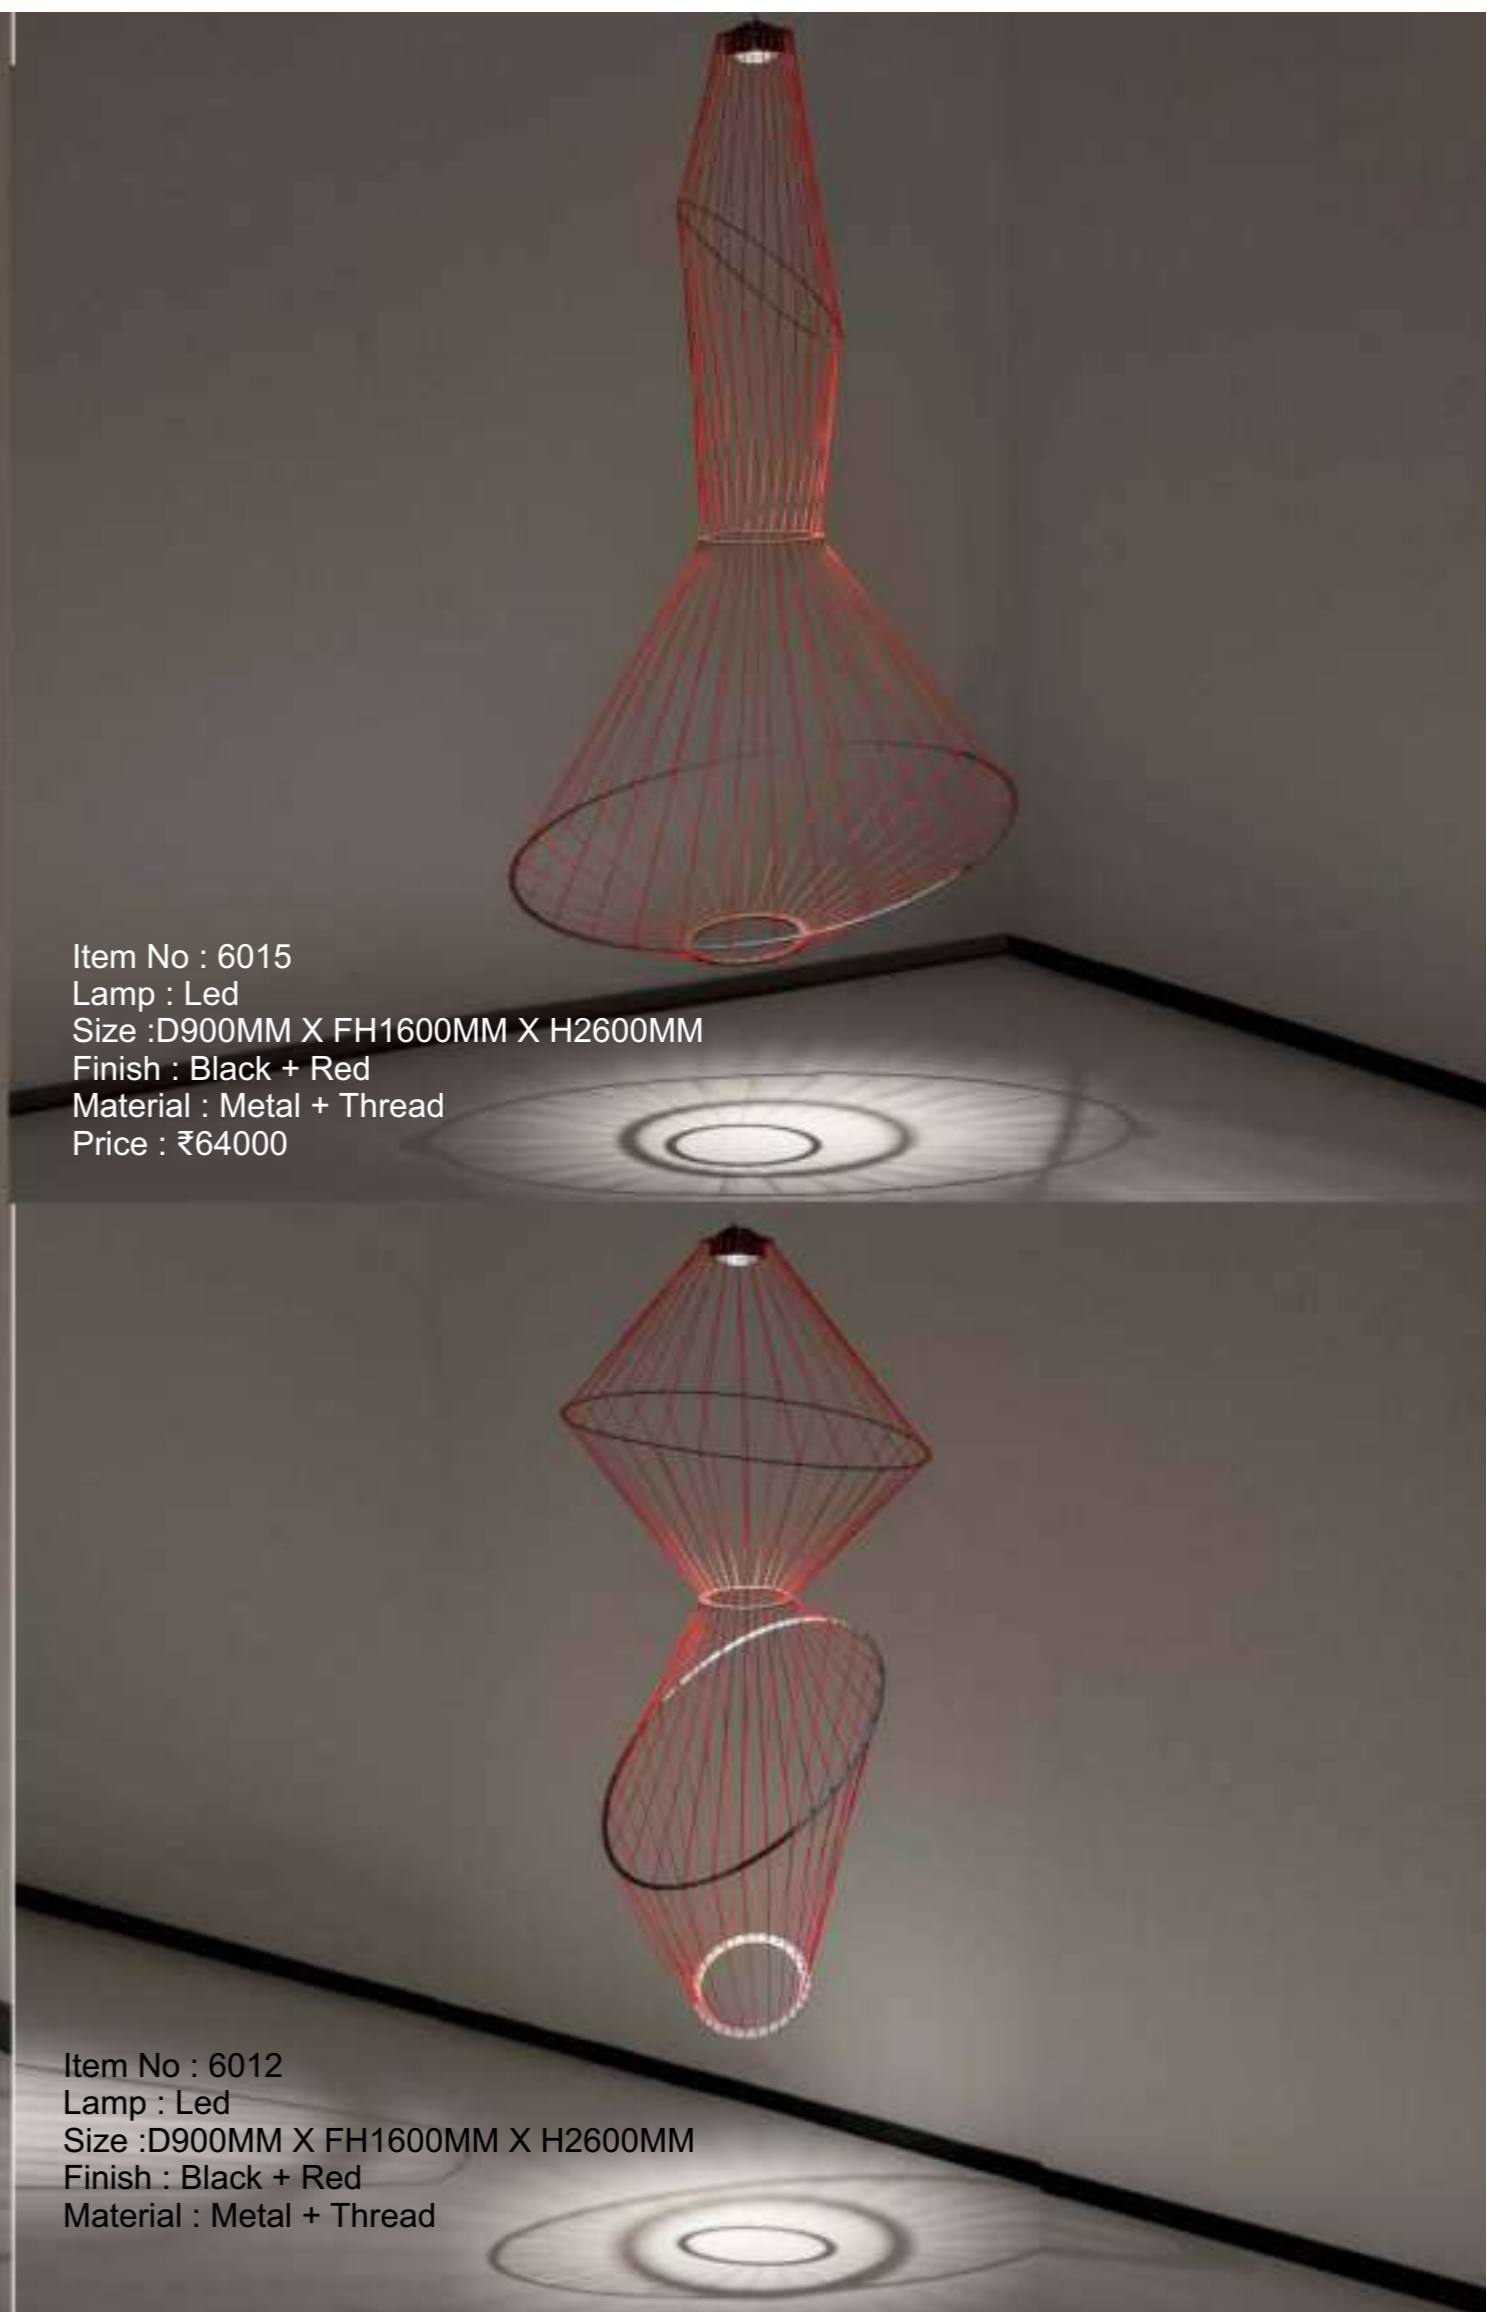

Item No : 6015
Lamp : Led
Size :D900MM X FH1600MM X H2600MM
Finish : Black + Red
Material : Metal + Thread
Price : ₹64000

Item No : 6012
Lamp : Led
Size :D900MM X FH1600MM X H2600MM
Finish : Black + Red
Material : Metal + Thread