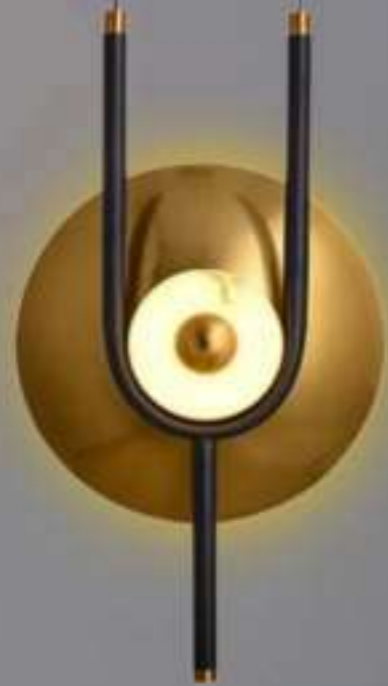

Item No : 2026-H
Lamp : 1XE27
Size : D200MM X H1800MM
Finish : Antique Brass + Black
Material : Black

(Wall Lamp is also
Available)