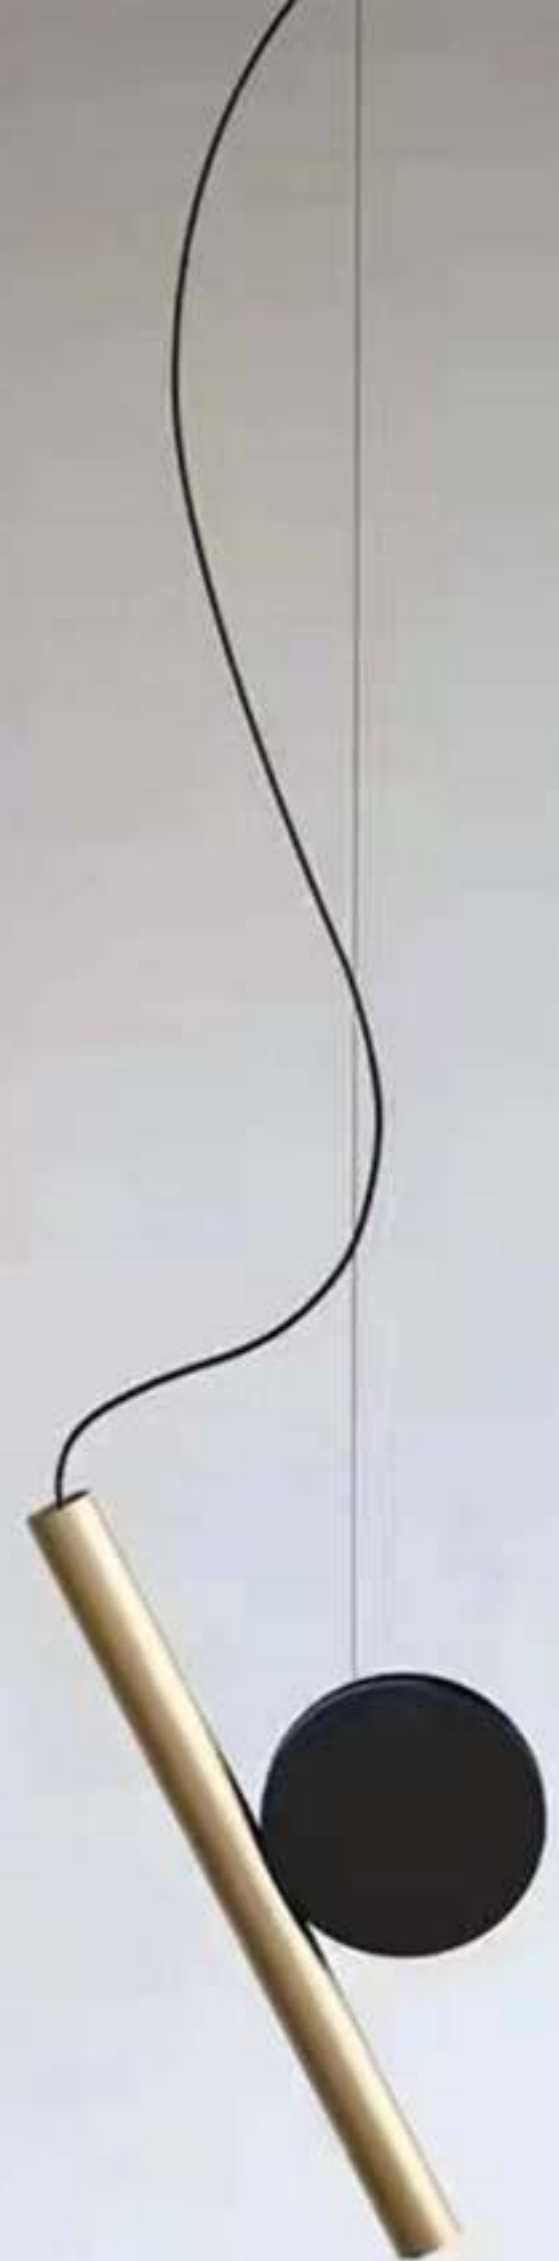

Item No : 881-1
Lamp : LED
Size : D120MM X FH300MM X H1300MM
Finish : Black + Antique Brass
Material : Metal