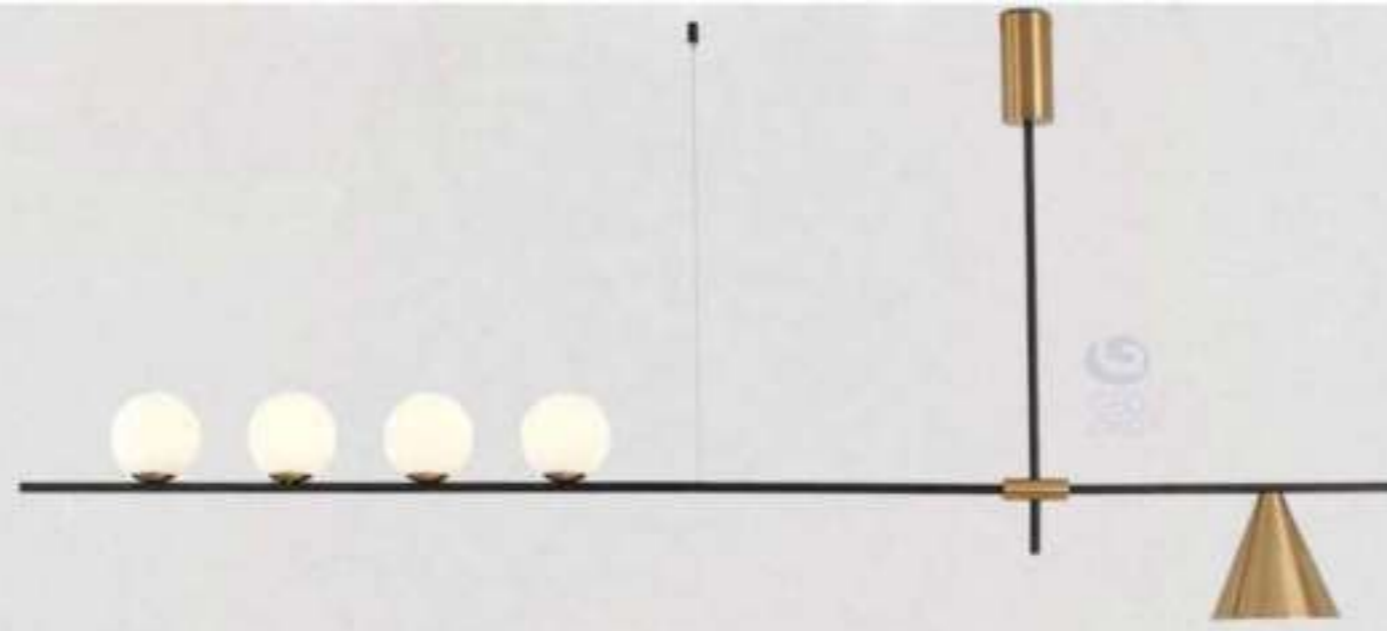

(Wall Lamp is also Available)

Item No : 151-6
Lamp : 6XG9
Size : L750mm x W240mm x H1200mm
Finish : Antique Brass
Material : Metal + Glass

(Wall Lamp is also Available)

Item No : 9816-4
Lamp : 4XE27
Size : L900mm x W150mm x H1200mm
Finish : Antique Brass
Material : Metal + Glass