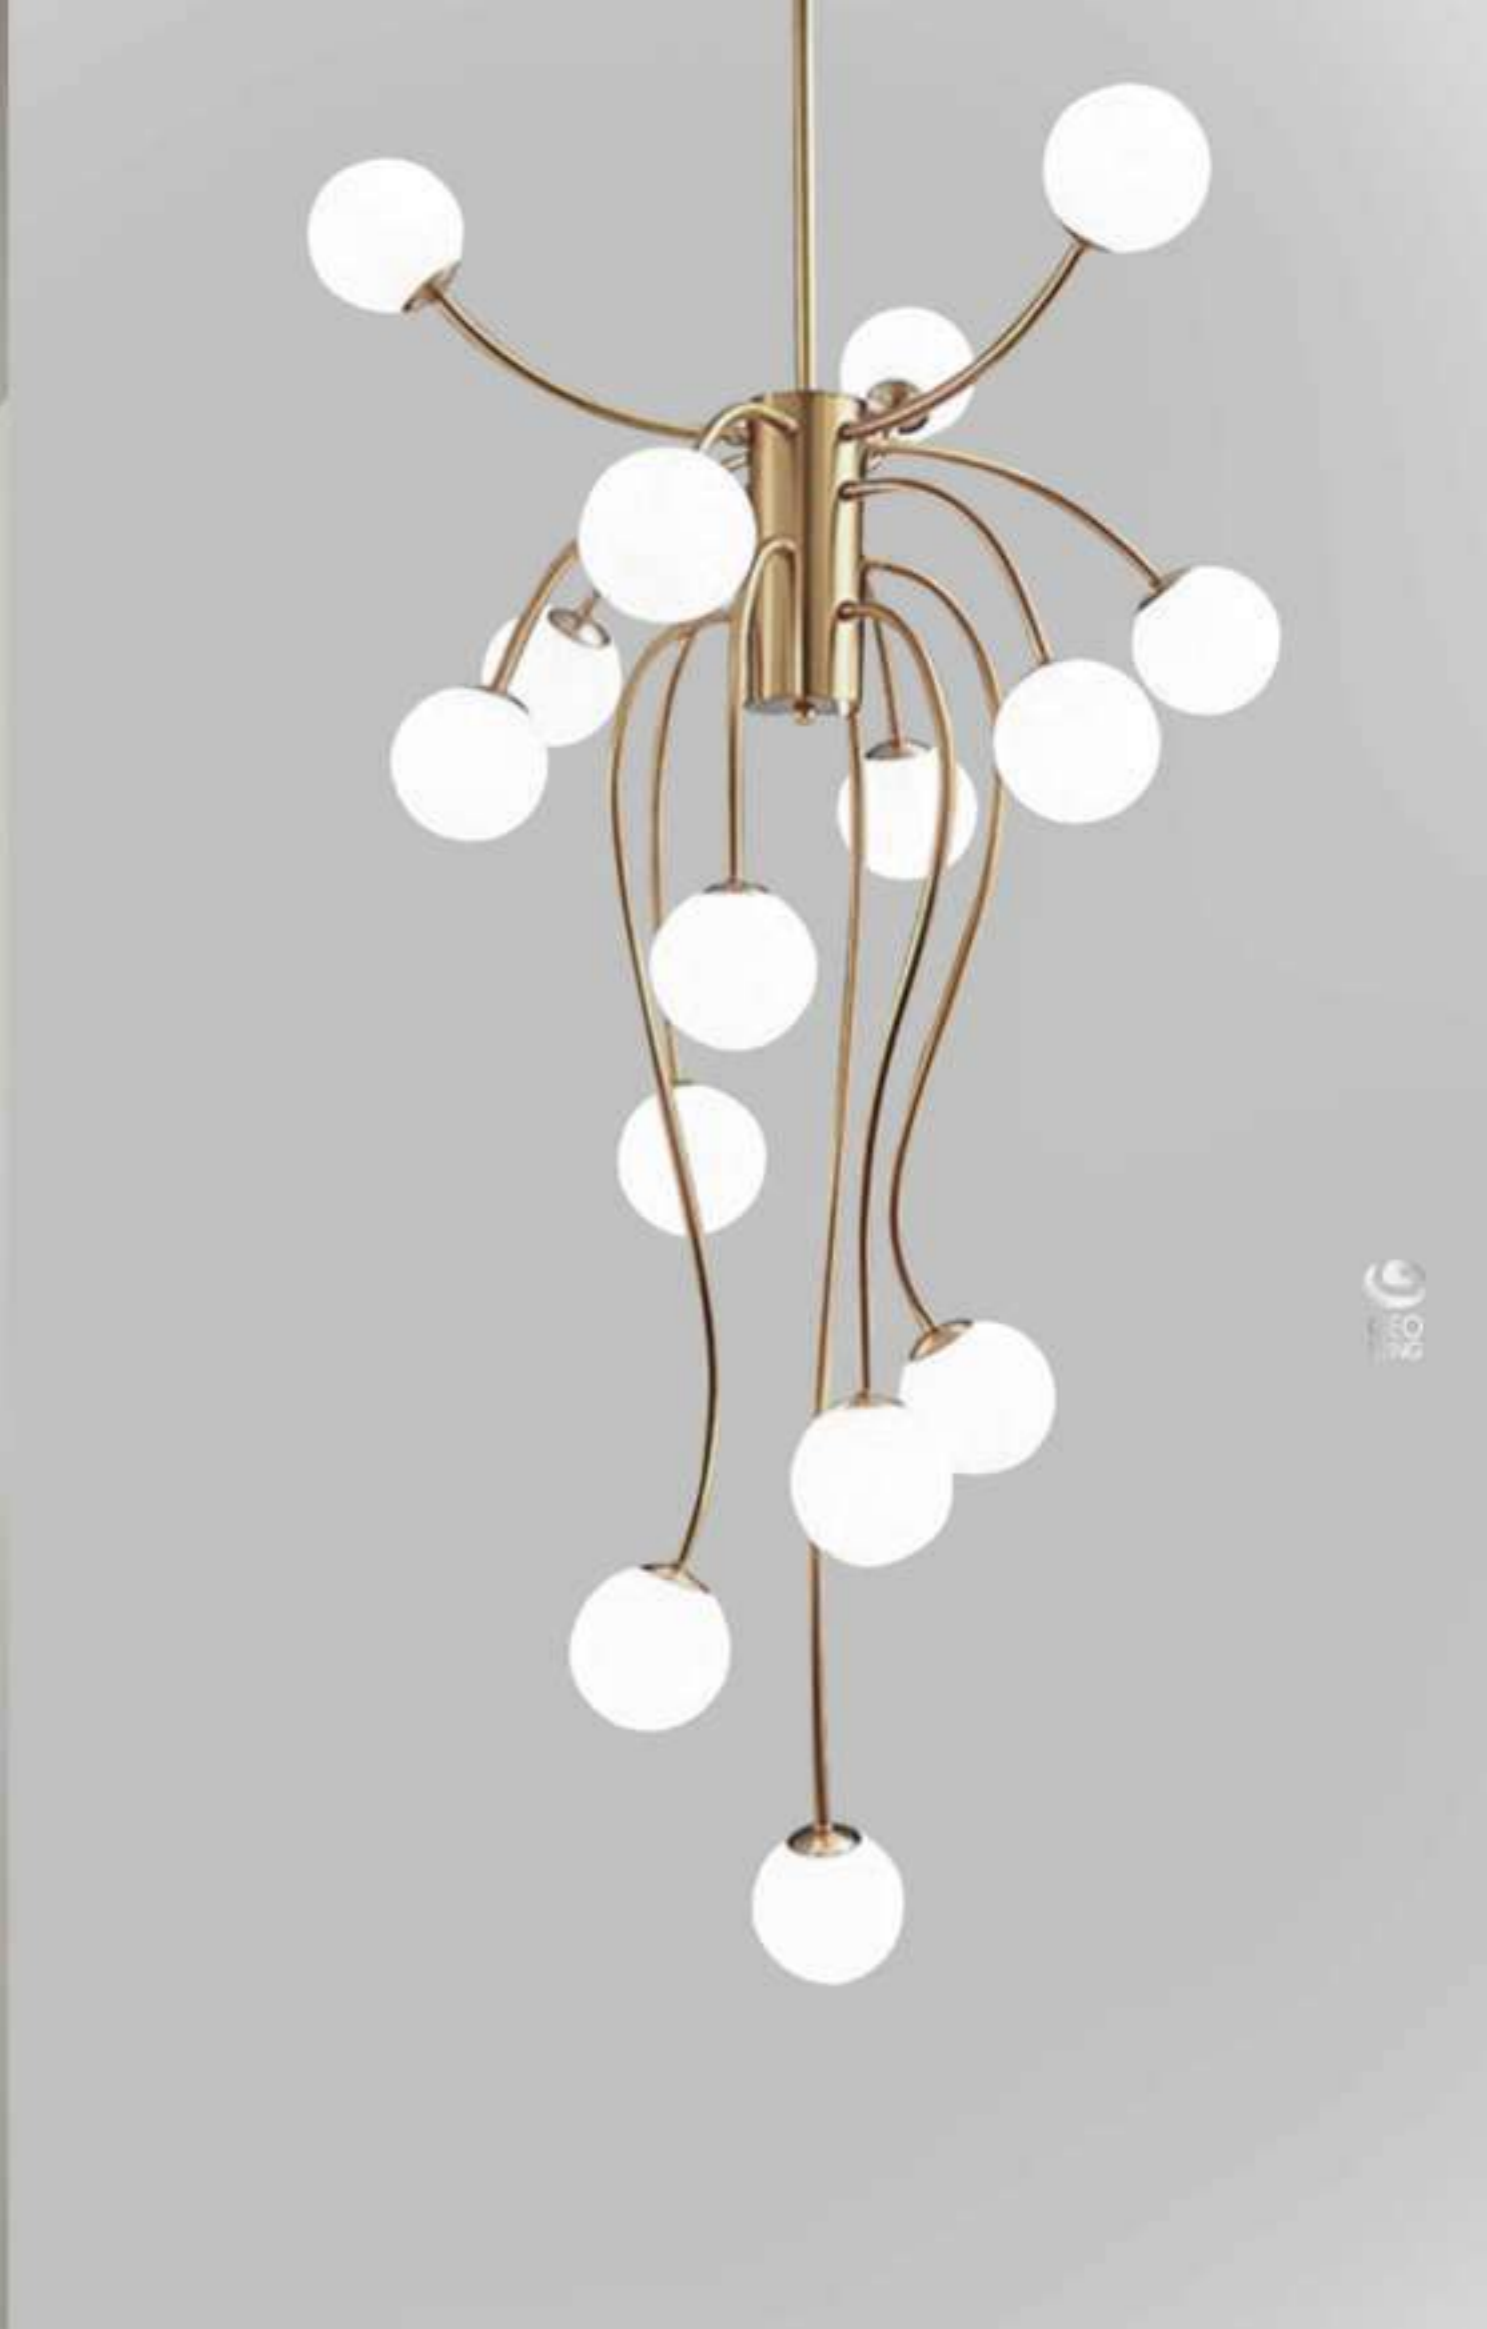

Item No : 6012
Lamp : Led
Size :D900MM X FH1600MM X H2600MM
Finish : Black + Red
Material : Metal + Thread

Item No : 820-6
Lamp : 6XG9
Size : D600MM x H4000MM
Finish : Black
Material : Metal + Acrylic

Item No : 1301
Lamp : 15xE27
Size : D800mm x H1500mm
Finish : Antique Brass
Material : Metal + Glass

Item No : 1163-9CP
Lamp : Led
Size : D1000MM, 900MM, 800MM, 700MM, 600MM, 500MM, 400MM, 300MM, 200MM X H3500MM
Finish : Copper
Material : Metal + Acrylic

Item No : 1163-6CP
Lamp : Led
Size : D800mm*1,600mm*2,400mm*3 x H3000mm
Finish : Copper
Material : Metal + Acrylic