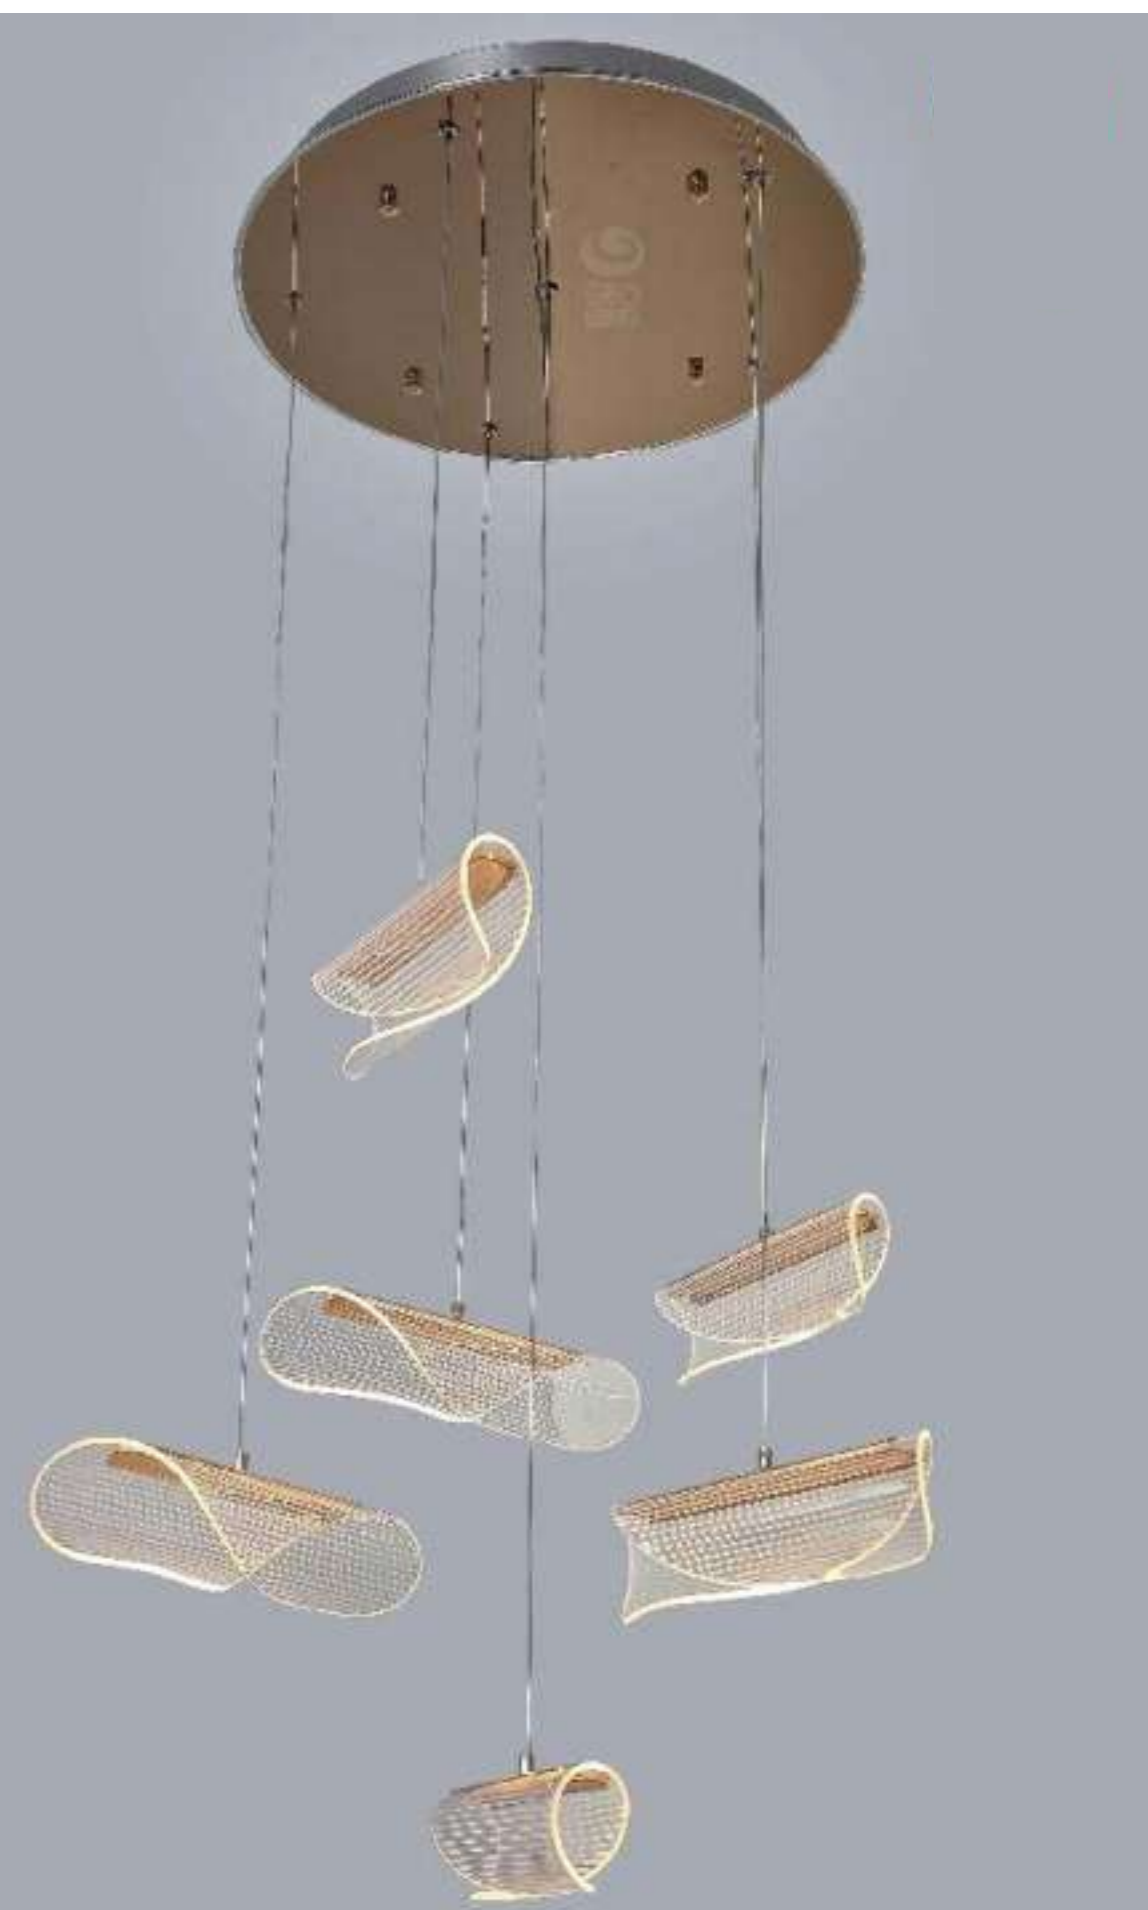

Item No :9909-6
Lamp : LED 30W
Size : H3000MM X D600MM
Finish : Rose Gold
Material : Metal + Acrylic