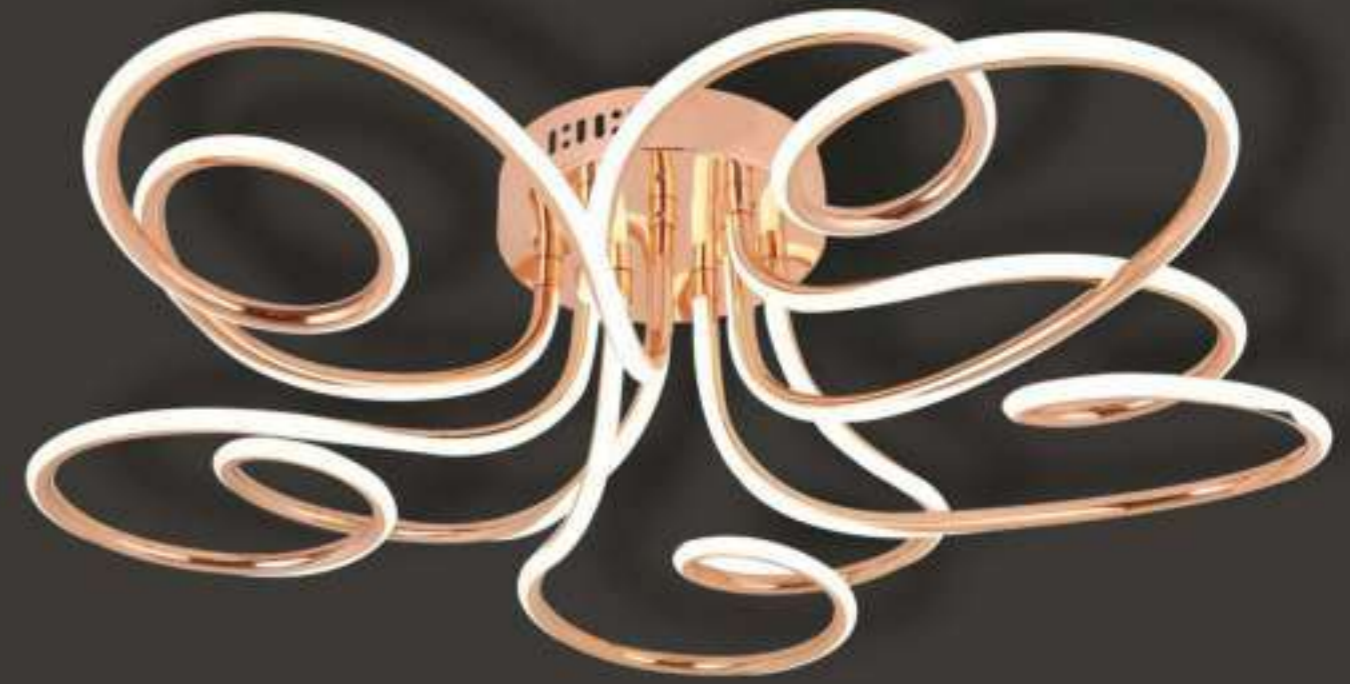

Item No : 9823-5 A
Lamp : Led 3IN1 With Remote
Size : D650MM X H130MM
Finish : Rose Gold
Material : Metal + Acrylic