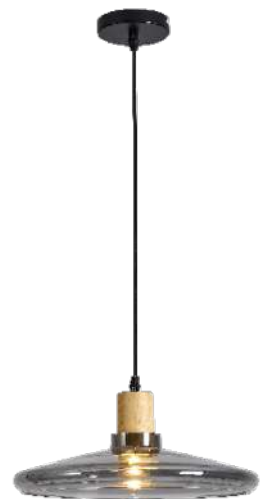

EMILY-AMB

Holder type: E27*1
Size: 18X23 cm
Code: MD1244-L-AMB
Material: Glass
Finish: AMBER

EMILY-SMK

Holder type: E27*1
Size: 18X23 cm
Code: MD1244-L-SM
Material: Glass
Finish: SMOKE

SAGE-A

Holder type: E27*1

Size: 14x24 cm

Code: MD1233-A

Material: Glass, Wood

Finish: WOODEN & SMOKE GLASS

color palette

SAGE-B

Holder type: E27*1

Size: 24(D)X18 cm

Code: MD1233-B

Material: Glass, Wood

Finish: WOODEN & SMOKE GLASS

SAGE-C

Holder type: E27*1

Size: 33X17 cm

Code: MD1233-C

Material: Glass, Wood