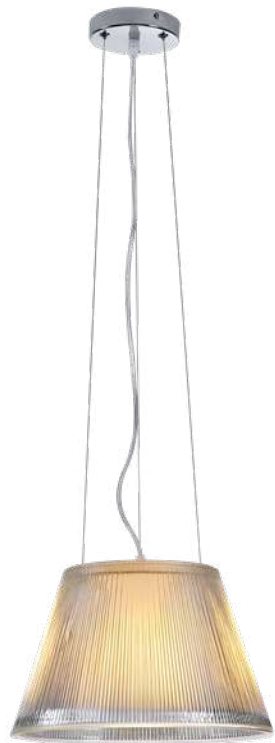

# LUNA – 1 & 2

AERGLO

LUNA - M  
Holder type: 20w led 3000k  
Size: L1200mm  
Code: MD3613-A  
Material: Metal & Glass  
Colour: As shown

LUNA - L  
Holder type: 36w led 3000k  
Size: L1500mm  
Code: MD3313-B  
Material: Metal & Glass  
Colour: As shown

Size: D400mm\*H310mm  
Code: MD3620-A

Size: D220mm\*H430mm  
Code: MD3620-C

Size: D300mm\*H250mm  
Code: MD3620-B

VANCOUVER  
Holder type: E27  
Material: Metal & Glass  
Colour: White & Gold

ROMEO MOON  
Holder type: E27  
Size: D340mm\*H210mm  
Code: MD3634-340  
Material: Metal & Glass  
Colour: Smoke Grey