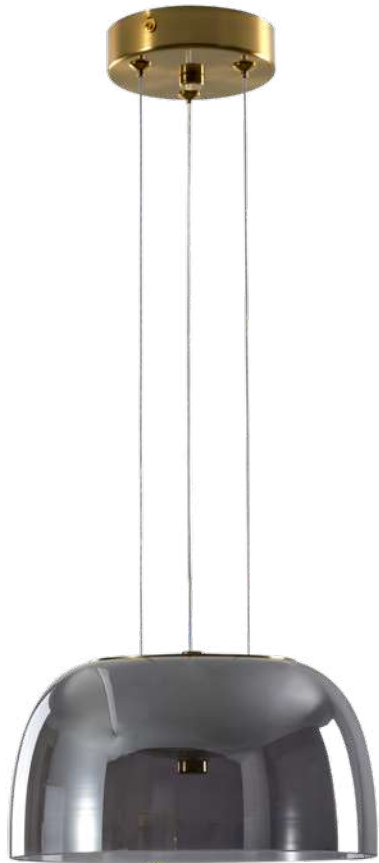

AERGLO

ILLUMINATING SPACES

**“2023- First Edition”**

**Envisioned By**

ISLA  
Holder type: E27  
Size: D 300 \* H 360mm  
Code: MD3634-B  
Material: METAL & GALSS  
Colour: Gradient dark green

AERGLO

**CLARE**

MD9346-230

MAJA  
Holder type: E27  
Size: D230mm , D310mm, D470mm  
Code: MD9346-230, MD9346-310,  
MD9346-470  
Material: Metal & Glass  
Colour: White

KENNEDY

Holder type: inbuilt led 8 w 3000k

Code: MD3615 A, B & C

Material: Metal & Glass

Colour: Gold and Smoke/White

AERGLO

MD3615 B  
Size: D220mm\*H130mm

MD3615 A  
Size: D280mm\*H80mm

MD3615 C  
Size: D160mm\*H170mm

VIOLET  
Holder type: E27  
Size: D250mm  
Code: MD3262  
Material: Metal & Glass  
Colour: White/Blue & Gold