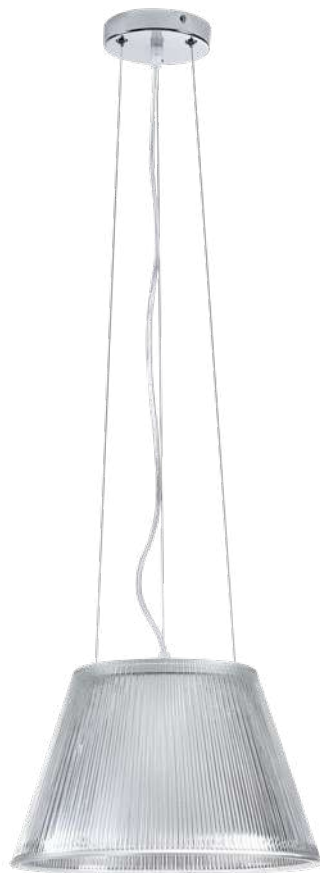

# LUNA – 1 & 2

AERGLO

LUNA - M  
Holder type: 20w led 3000k  
Size: L1200mm  
Code: MD3613-A  
Material: Metal & Glass  
Colour: As shown

LUNA - L  
Holder type: 36w led 3000k  
Size: L1500mm  
Code: MD3313-B  
Material: Metal & Glass  
Colour: As shown

Size: D400mm\*H310mm  
Code: MD3620-A

Size: D220mm\*H430mm  
Code: MD3620-C

Size: D300mm\*H250mm  
Code: MD3620-B

VANCOUVER  
Holder type: E27  
Material: Metal & Glass  
Colour: White & Gold

ROMEO MOON  
Holder type: E27  
Size: D340mm\*H210mm  
Code: MD3634-340  
Material: Metal & Glass  
Colour: Smoke Grey