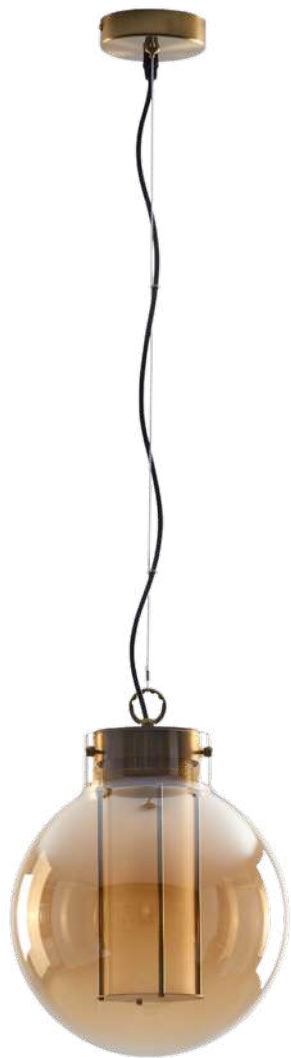

REMY
Holder type: E27
Size: D220mm*H320mm
Code: MD3177-B
Material: Metal & Glass
Colour: Gold & Amber

AERGLO