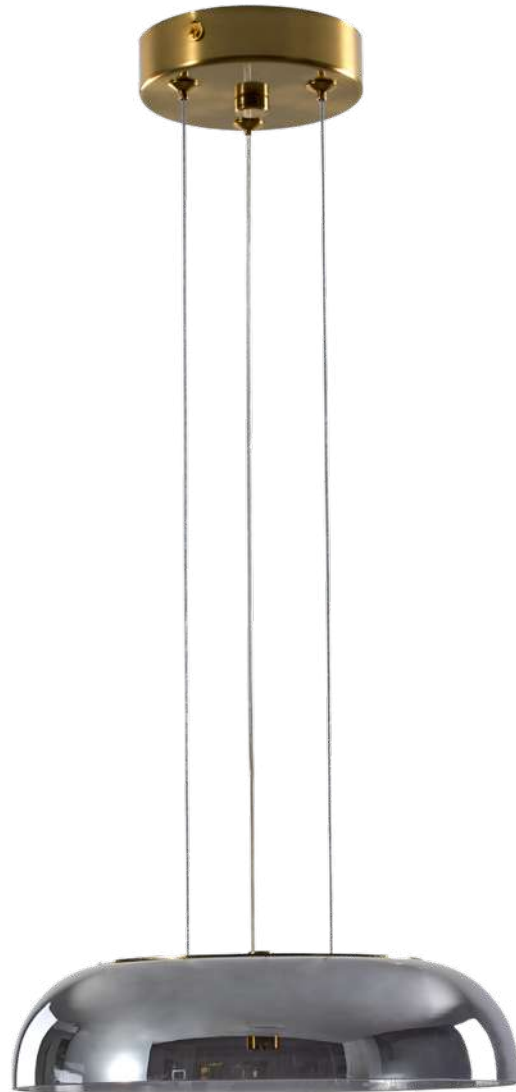

MD9346-230

MAJA  
Holder type: E27  
Size: D230mm , D310mm, D470mm  
Code: MD9346-230, MD9346-310,  
MD9346-470  
Material: Metal & Glass  
Colour: White

KENNEDY

Holder type: inbuilt led 8 w 3000k

Code: MD3615 A, B & C

Material: Metal & Glass

Colour: Gold and Smoke/White

AERGLO

MD3615 B  
Size: D220mm\*H130mm

MD3615 A  
Size: D280mm\*H80mm

MD3615 C  
Size: D160mm\*H170mm

VIOLET  
Holder type: E27  
Size: D250mm  
Code: MD3262  
Material: Metal & Glass  
Colour: White/Blue & Gold