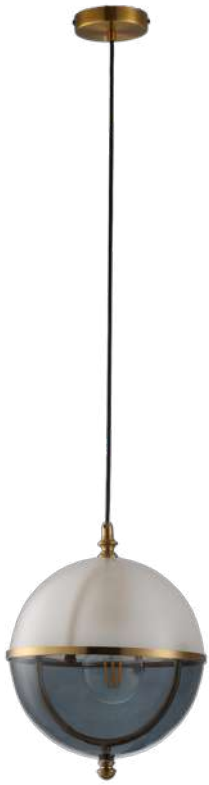

Holder type: inbuilt led 8w each  
module 3000k

Size: D160\*H320mm ,  
D160\*H600mm, D160\*H900mm

Code: MD3612-1, MD3612-2,  
MD3612-3

Material: Metal & Glass

Colour: Clear, Gold, White

MD9346-310

MD9346-470

MD9346-230

MAJA  
Holder type: E27  
Size: D230mm , D310mm, D470mm  
Code: MD9346-230, MD9346-310,  
MD9346-470  
Material: Metal & Glass  
Colour: White

KENNEDY

Holder type: inbuilt led 8 w 3000k

Code: MD3615 A, B & C

Material: Metal & Glass

Colour: Gold and Smoke/White

AERGLO

MD3615 B  
Size: D220mm\*H130mm

MD3615 A  
Size: D280mm\*H80mm

MD3615 C  
Size: D160mm\*H170mm

VIOLET  
Holder type: E27  
Size: D250mm  
Code: MD3262  
Material: Metal & Glass  
Colour: White/Blue & Gold

SERENITY  
Holder type: E27\*3  
Size: D180mm\*H500mm  
Code: MD3261  
Material: Metal & Glass  
Colour: White/Blue & Gold

**GUSTAV**

Holder type: E14

Size: L1500mm\*W250mm\*H300mm

Code: X105-X124

Material: Metal & Glass