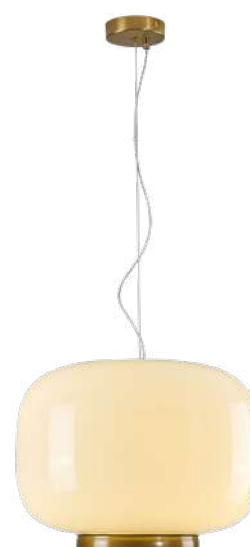

# LUNA – 1 & 2

AERGLO

LUNA - M  
Holder type: 20w led 3000k  
Size: L1200mm  
Code: MD3613-A  
Material: Metal & Glass  
Colour: As shown

LUNA - L  
Holder type: 36w led 3000k  
Size: L1500mm  
Code: MD3313-B  
Material: Metal & Glass  
Colour: As shown

Size: D400mm\*H310mm  
Code: MD3620-A

Size: D220mm\*H430mm  
Code: MD3620-C

Size: D300mm\*H250mm  
Code: MD3620-B

VANCOUVER  
Holder type: E27  
Material: Metal & Glass  
Colour: White & Gold

ROMEO MOON  
Holder type: E27  
Size: D340mm\*H210mm  
Code: MD3634-340  
Material: Metal & Glass  
Colour: Smoke Grey