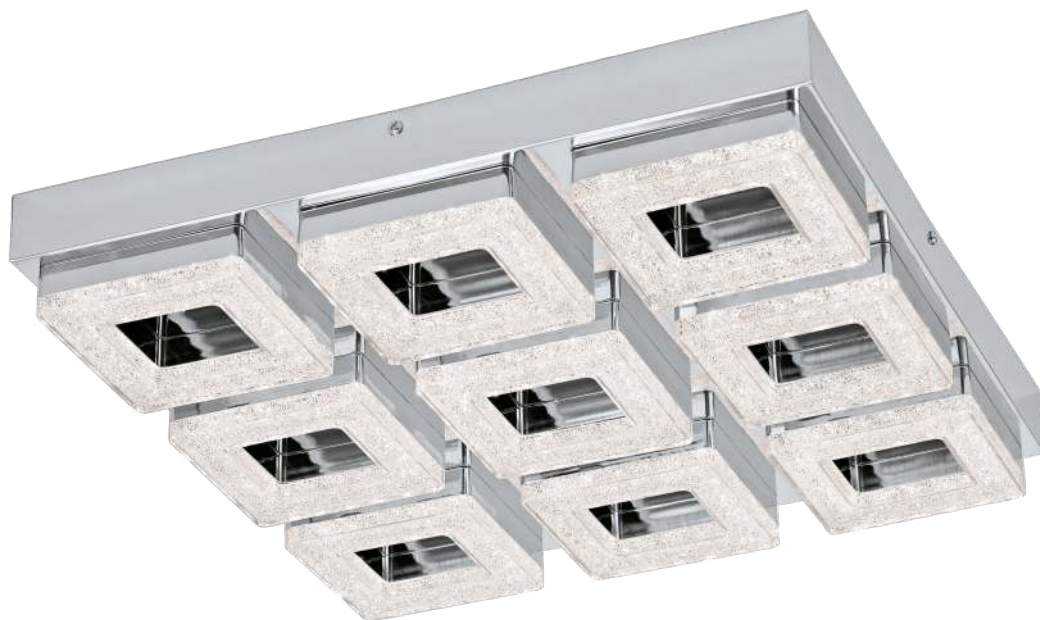

pendant light, steel, gold-coloured / crystal, clear / E14,
10X40W, IP20

Article Length (in mm): 900

Article Width (in mm): 300

Article Height (in mm): 1100

Single-Box Height (in mm): 240

Single-Box Length (in mm): 955

Single-Box Depth (in mm): 350

E14

10X40
W

9002759394622

QUANTITY	6
MRP	98100.00

95658 FRADELO

wall / ceiling light, steel, chrome / plastic, crystal, chrome,
clear / LED, 9X3,8W, **Lumen Complete:** 3780, IP20

9002759956585

QUANTITY	25
MRP	29940.00

39406 PRINCIPE

ceiling light, steel, gold-coloured / crystal, clear / LED,
14X3,15W, **Lumen Complete:** 5320, IP20

Article Height (in mm): 125

Article Diameter (in mm): 700