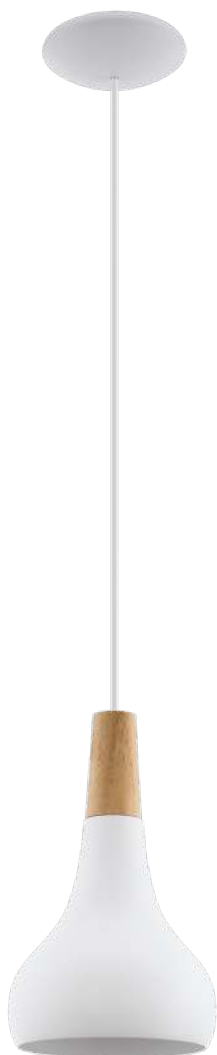

pendant light, steel, white / wood, brown / E27, 1X60W, IP20

Article Height (in mm): 1100

Article Diameter (in mm): 180

Single-Box Height (in mm): 205

Single-Box Length (in mm): 187

Single-Box Depth (in mm): 187