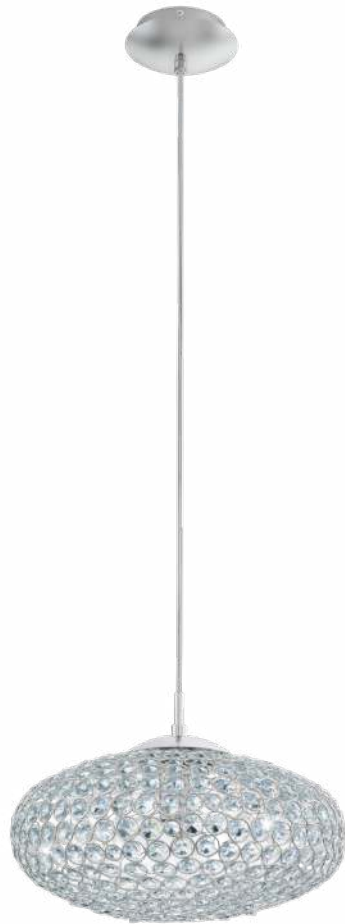

Article Height (in mm): 1575

Article Diameter (in mm): 280

Single-Box Height (in mm): 515

Single-Box Length (in mm): 305

Single-Box Depth (in mm): 305

E27 1X60W

QUANTITY	24
MRP	7190.00

95286 CLEMENTE