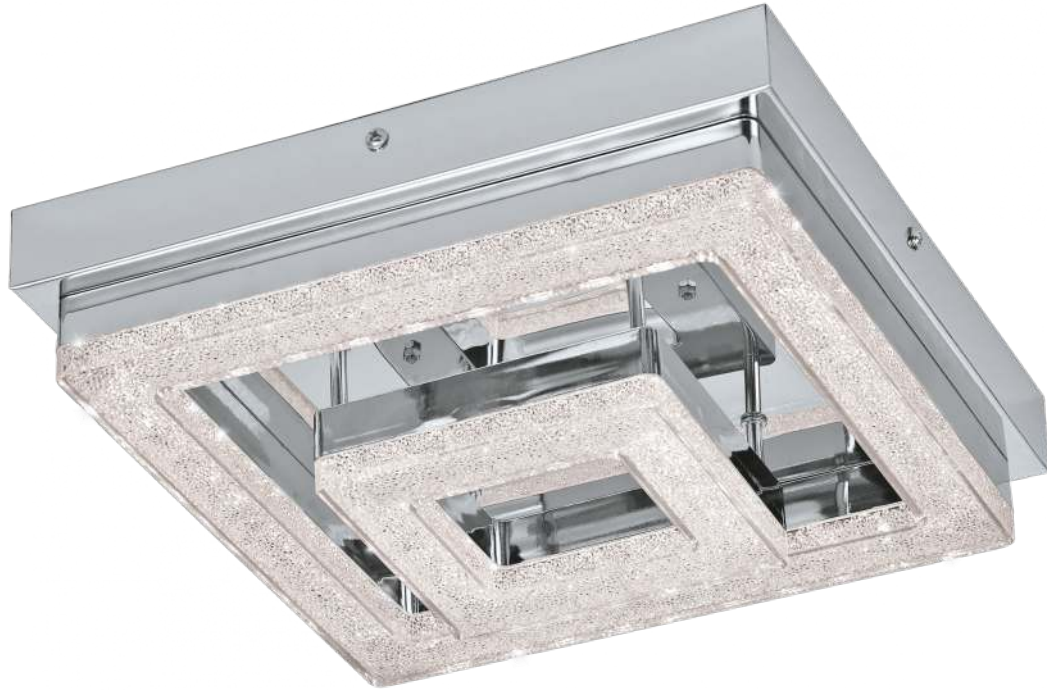

95659 FRADELO

ceiling light, steel, chrome / plastic, crystal, chrome, clear /
LED, LED, 4X2W, 1X3,5W, **Lumen Complete:** 920;400, IP20

Article Length (in mm): 260

Article Width (in mm): 260

Article Height (in mm): 85

Single-Box Height (in mm): 305

Single-Box Length (in mm): 305

Single-Box Depth (in mm): 120

kW/1000h: 13

4X2W 920lm 1X3,5W 400lm

9002759956592

QUANTITY	12
MRP	8340.00