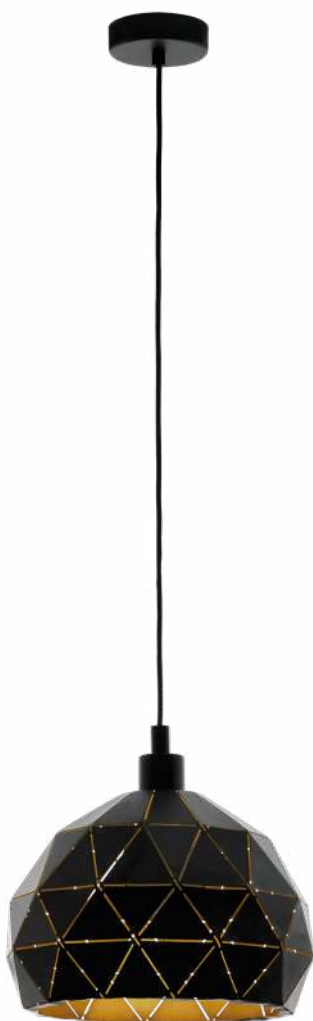

97841 ROCCAFORTE

pendant light, steel, black, gold, , E27, 1X60W, IP20

Article Height (in mm): 1100

Article Diameter (in mm): 400

Single-Box Height (in mm): 400

Single-Box Length (in mm): 395

Single-Box Depth (in mm): 290

E27 1X60W

QUANTITY	12
MRP	12500.00