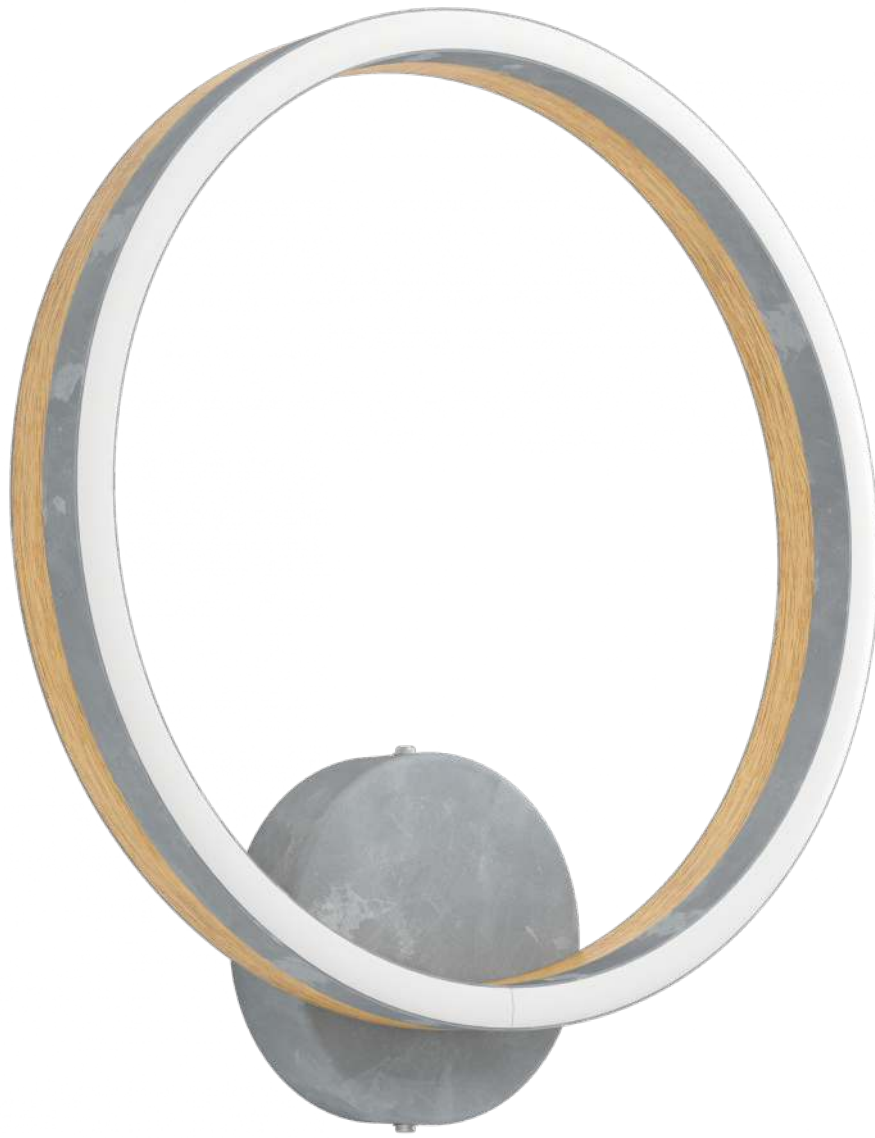

39897 CADINARO

wall light, steel, wood, grey, brown / plastic, white / LED, 12W,

Lumen Complete: 1700, IP20

Article Length (in mm): 300

Article Overhang (in mm): 65

Article Height (in mm): 330

Single-Box Height (in mm): 334

Single-Box Length (in mm): 319

Single-Box Depth (in mm): 84

12W 1700lm

9002759398972

QUANTITY	24
MRP	11120.00