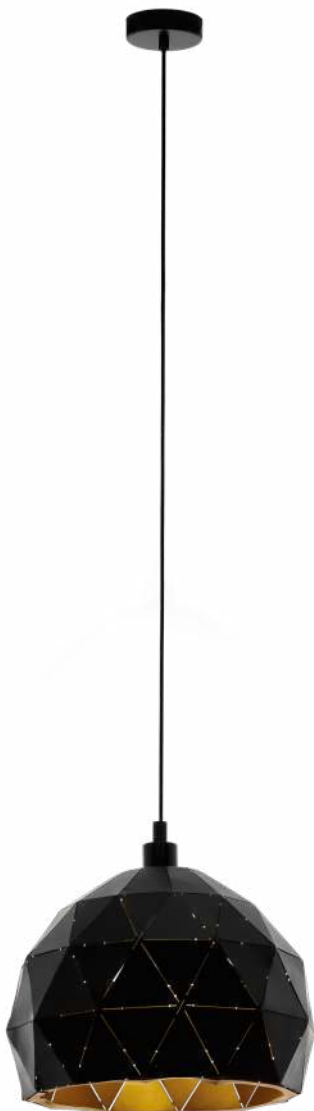

97845 ROCCAFORTE

pendant light, steel, black, gold, , E27, 1X60W, IP20

Article Height (in mm): 1100

Article Diameter (in mm): 300

Single-Box Height (in mm): 300

Single-Box Length (in mm): 295

Single-Box Depth (in mm): 225

E27 1X60W

QUANTITY	12
MRP	9490.00