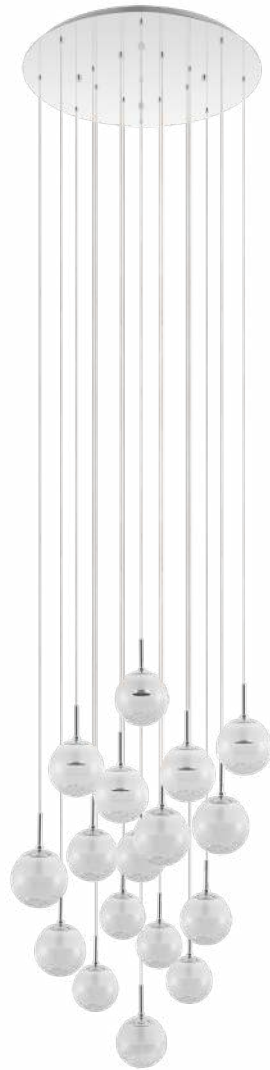

39547 MONTEFIO 2

pendant light, steel, chrome / glass, crystal, white, clear / LED,
17X5W, **Lumen Complete:** 8160, IP20

Article Height (in mm): 3200

Article Diameter (in mm): 780

Single-Box Height (in mm): 241

Single-Box Length (in mm): 860

Single-Box Depth (in mm): 860

LED

warm
WHITE

17X5W 8160lm

9002759395476

QUANTITY	15
MRP	140690.00