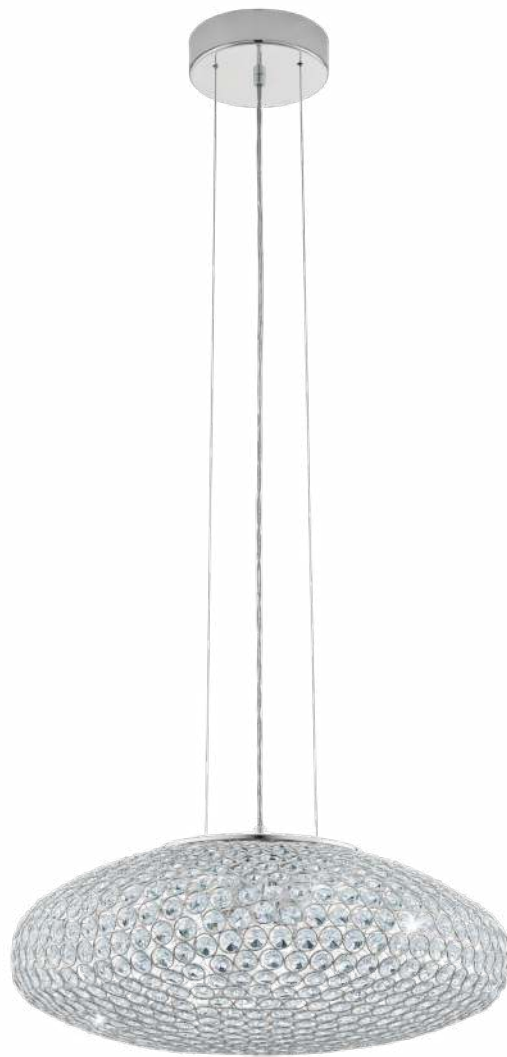

pendant light, steel, chrome / crystal, clear / E27, 1X60W, IP20

Article Height (in mm): 1100

Article Diameter (in mm): 350

Single-Box Height (in mm): 415

Single-Box Length (in mm): 395

Single-Box Depth (in mm): 200

E27 1X60W

QUANTITY	12
MRP	14160.00

95287 CLEMENTE

pendant light, steel, chrome / crystal, clear / E27, 3X60W, IP20

Article Height (in mm): 1100

Article Diameter (in mm): 540

Single-Box Height (in mm): 304

Single-Box Length (in mm): 580