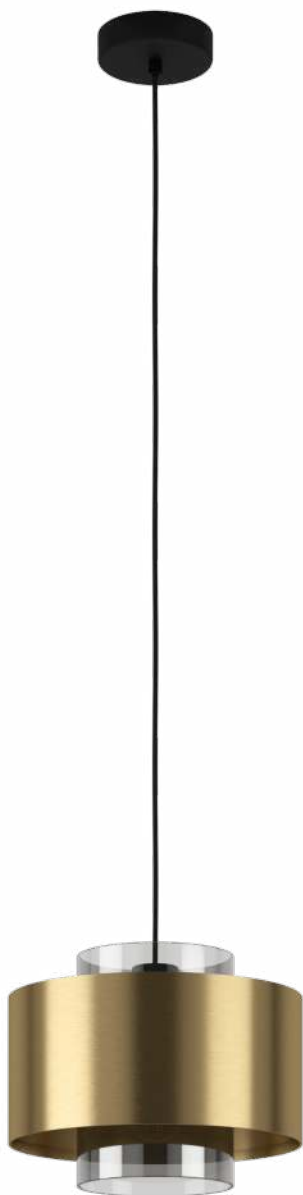

390066 DUGLIA

pendant light, steel, black / glass, film, black-transparent, gold / E27, 1X40W, IP20

Article Height (in mm): 1500

Article Diameter (in mm): 280

Single-Box Height (in mm): 492

Single-Box Length (in mm): 303

Single-Box Depth (in mm): 190

E27 1X40W

QUANTITY	30
MRP	8250.00