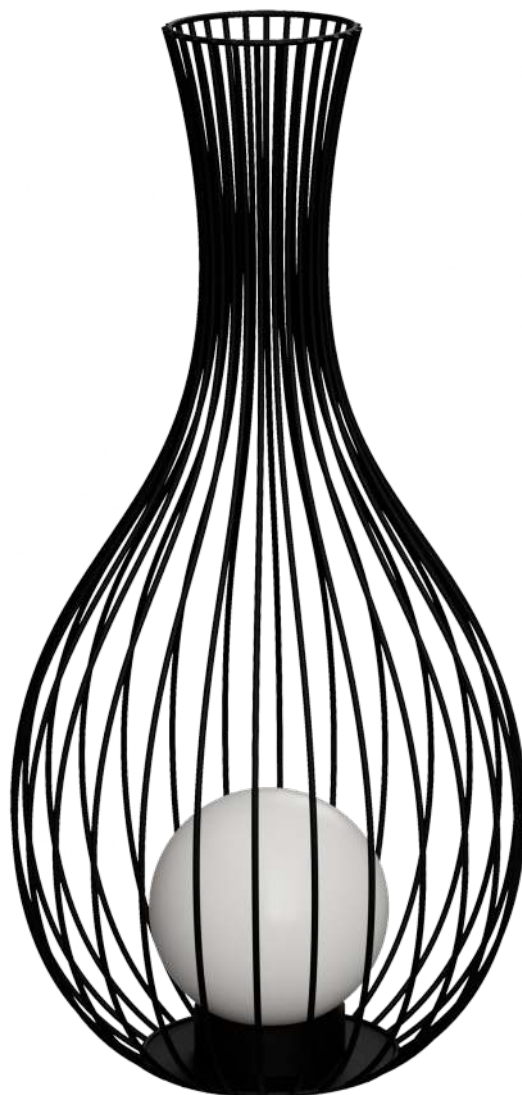

Article Height (in mm): 1500

Article Diameter (in mm): 280

Single-Box Height (in mm): 492

Single-Box Length (in mm): 303

Single-Box Depth (in mm): 190

E27 1X40W

QUANTITY	30
MRP	8250.00

900122 FOSSOMBRONE