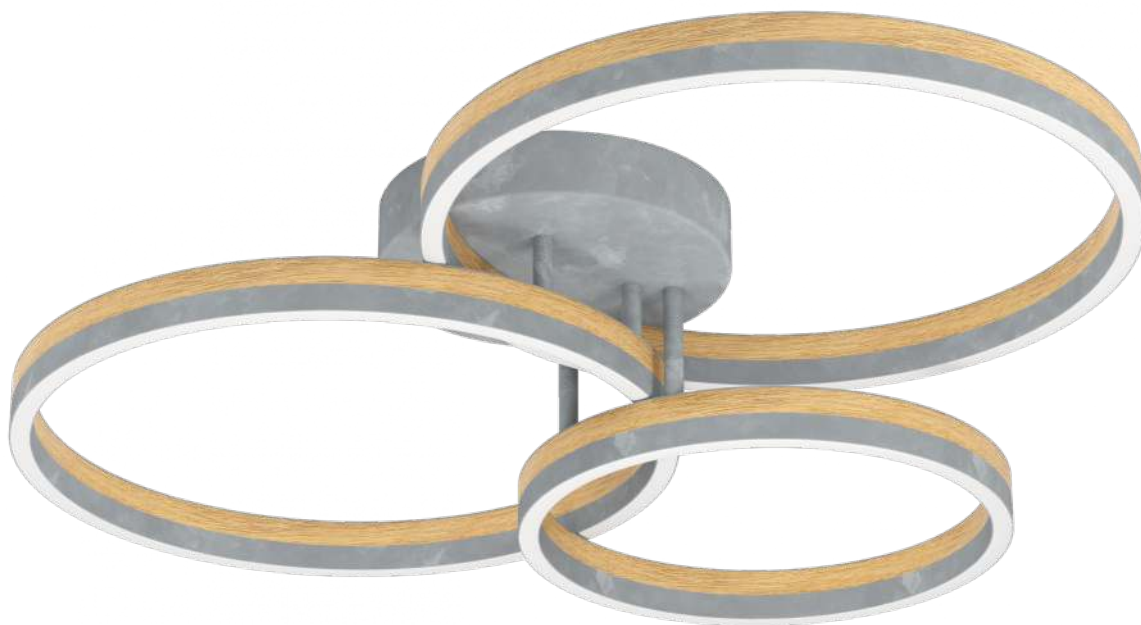

ceiling light, steel, wood, grey, brown / plastic, white / LED,
LED, 1X12,5W, 2X15,5W, **Lumen Complete:** 1800;4500, IP20

Article Length (in mm): 730

Article Width (in mm): 550

Article Height (in mm): 145