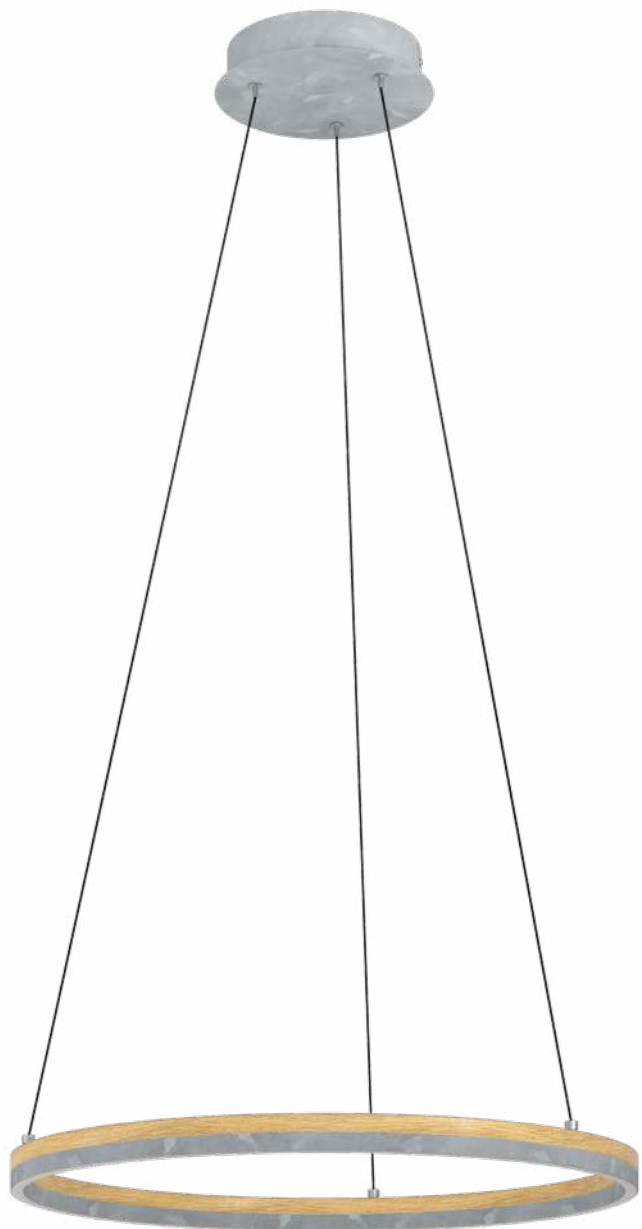

9002759956585

QUANTITY	25
MRP	29940.00

39406 PRINCIPE

ceiling light, steel, gold-coloured / crystal, clear / LED,
14X3,15W, **Lumen Complete:** 5320, IP20

Article Height (in mm): 125

Article Diameter (in mm): 700

39545 PIANOPOLI 1

pendant light, steel, chrome / crystal, clear / LED, 40X1,8W,

Lumen Complete: 9600, IP20

Article Height (in mm): 3340

Article Diameter (in mm): 780

Single-Box Height (in mm): 965

Single-Box Length (in mm): 865

ceiling light, steel, wood, grey, brown / plastic, white / LED,
LED, 1X12,5W, 2X15,5W, **Lumen Complete:** 1800;4500, IP20

Article Length (in mm): 730

Article Width (in mm): 550

Article Height (in mm): 145

Single-Box Height (in mm): 765

Single-Box Length (in mm): 567

Single-Box Depth (in mm): 171

1X12,5 W 1800lm 2X15,5 W 4500lm

QUANTITY	20
MRP	35790.00

39896 CADINARO

pendant light, steel, wood, grey, brown / plastic, white / LED,
36W, **Lumen Complete:** 4600, IP20
Article Height (in mm): 1500
Article Diameter (in mm): 600
Single-Box Height (in mm): 634
Single-Box Length (in mm): 619
Single-Box Depth (in mm): 81