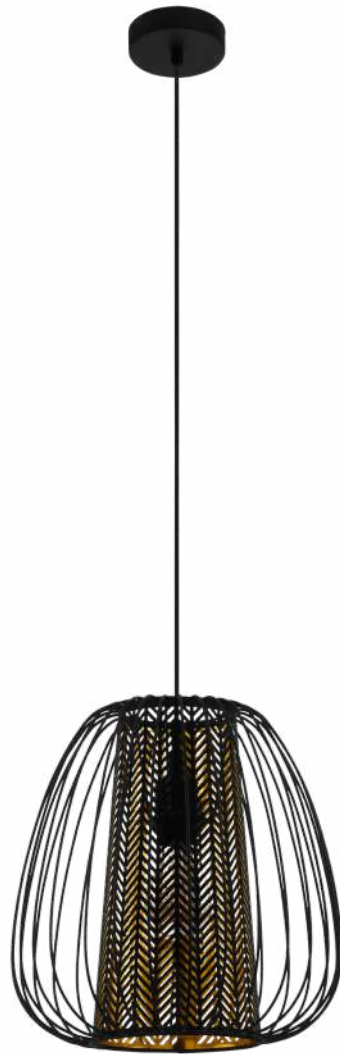

99661 CURASAO

pendant light, steel, black / steel, fabric, black, gold / E27, 1X40W, IP20

Article Height (in mm): 1100

Article Diameter (in mm): 335

Single-Box Height (in mm): 365

Single-Box Length (in mm): 350

Single-Box Depth (in mm): 350

E27 1X40W

9002759996611

QUANTITY	24
MRP	8260.00