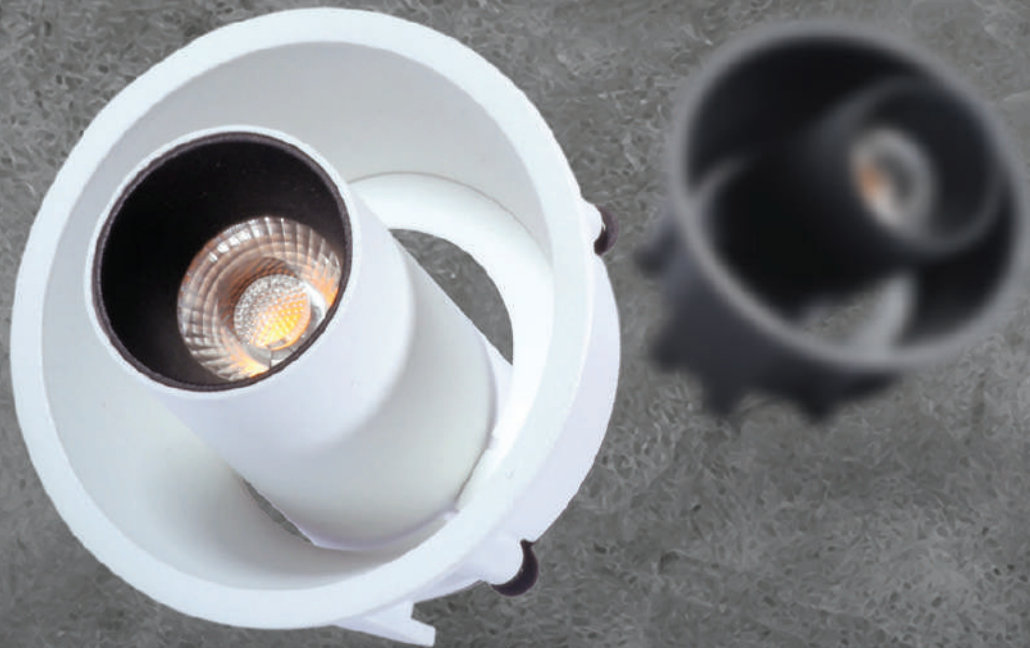

IRIS

MOVABLE SPOTLIGHT

Watt : 7-12w
Dimension : 94 x 84mm
Cut Out : 90mm

CCT (K) : 3000k/4000k/6500k/3000-6500k (Tunable)
Beam Angle : 24/36°
CRI : 80
Material : Aluminum with Sand Finish Coating
LED Brand : Cree/Goldi/Bridgelux