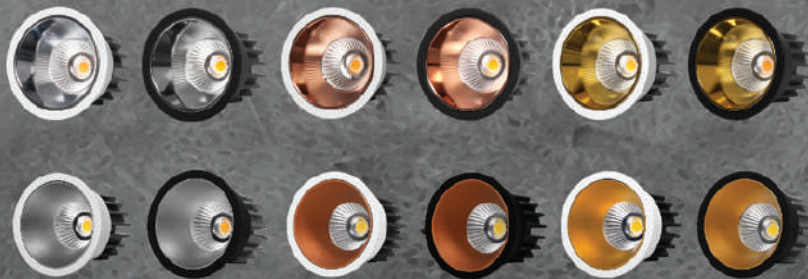

EXOTIC

SPOTLIGHT

Watt	: 5-7w	10-15w
Dimension	: 74 x 68mm	85 x 78mm
Cut Out	: 65mm	76mm
Beam Angle	: 15/24/38°	15/24/38/60°

CCT (K)	: 3000k/4000k/6500k/3000-6500k (Tunable)
CRI	: 80
Material	: Aluminum with Sand Finish Coating
LED Brand	: Cree/Goldi/Bridgelux