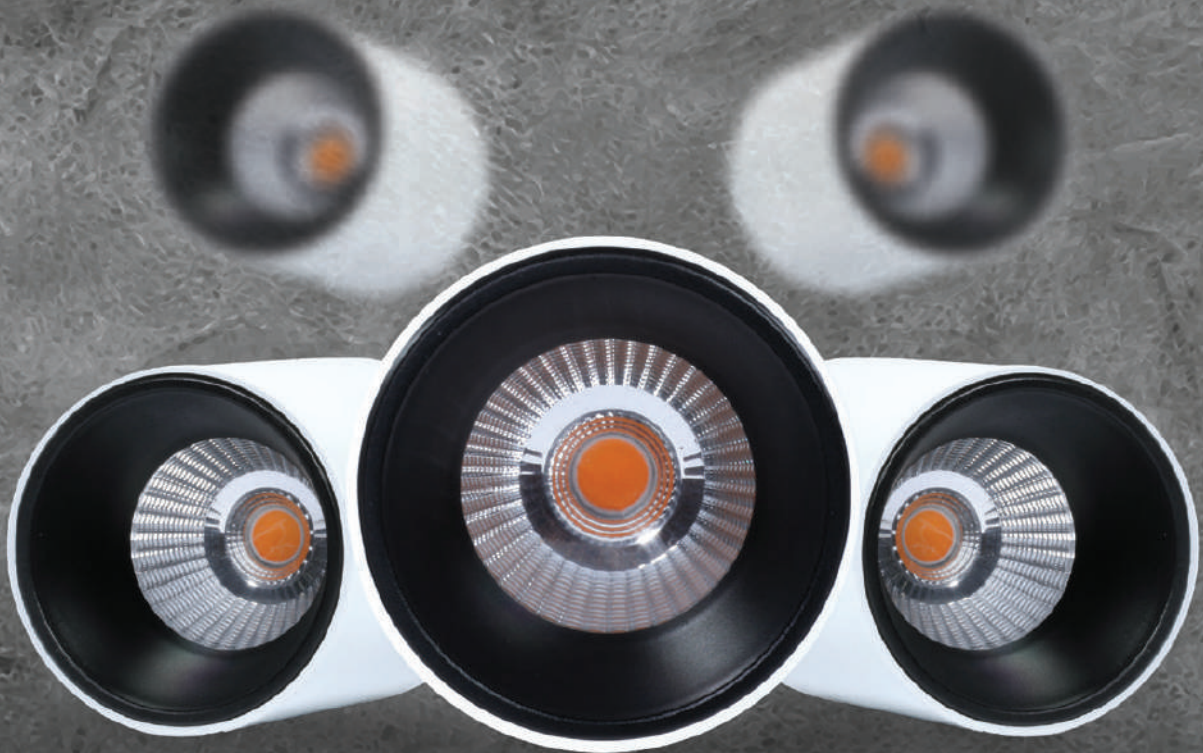

NEW
PRODUCT

DESIRE

SURFACE SPOTLIGHT

Watt	:	7w	12w	20w
Dimension	:	70 x 56mm	80 x 63mm	90 x 69mm
Beam Angle	:	20/40°	15/24/38/60°	15/24/38/60°

CCT (K)	:	3000k/4000k/6500k/3000-6500k (Tunable)
CRI	:	80
Material	:	Aluminum with Sand Finish Coating
LED Brand	:	Bridgelux/Edison