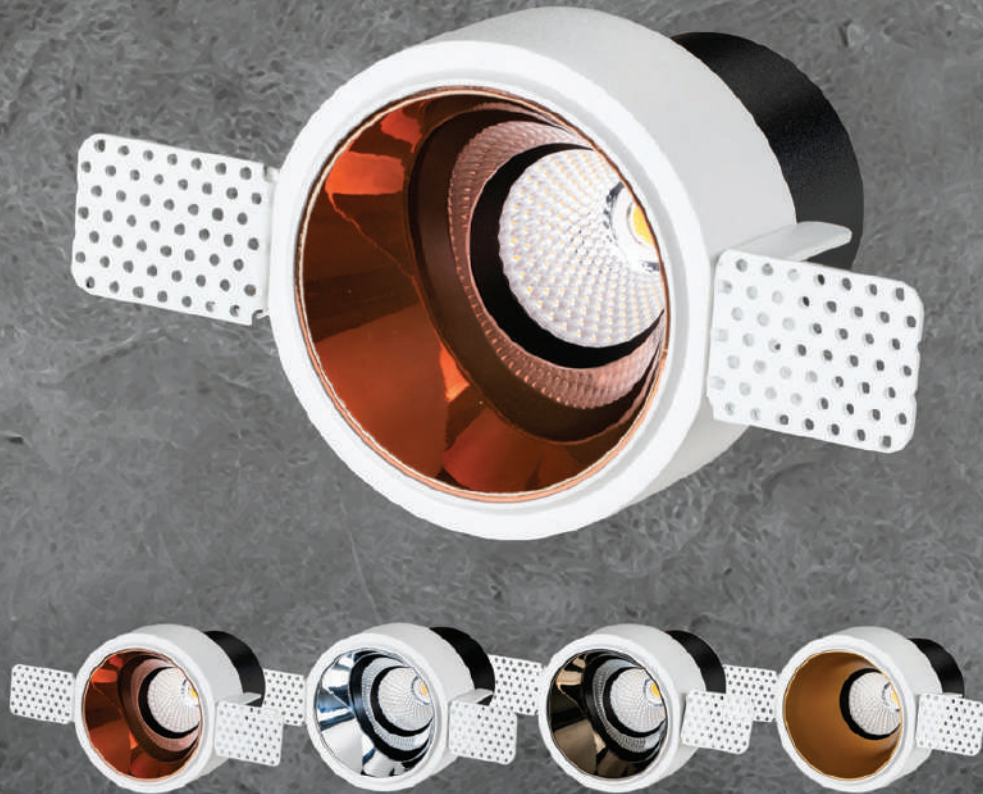

SPARK

MR-16 TRIMLESS FRAME

Watt : MR-16 Trimless Frame

Dimension : 91 x 46mm

Cut Out : 91mm

Material : Aluminum with PC Reflector