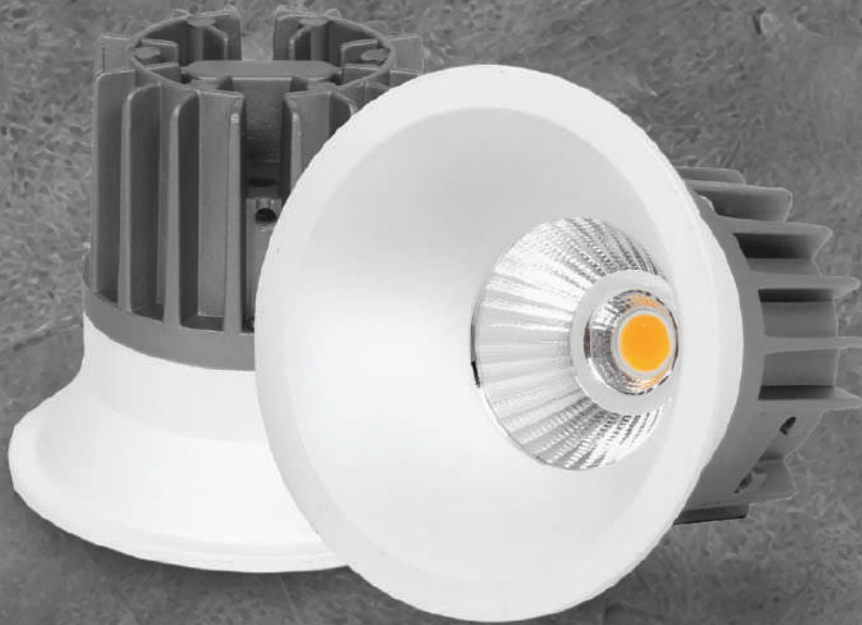

Material : Aluminum with Smooth Finish Coating

LED Brand : Bridgelux/Edison

CRUISE

SPOTLIGHT

Watt	:	5-7w	10-15w	20-25w	30w
Dimension	:	70 x 65mm	85 x 75mm	95 x 100mm	115 x 105mm
Cut Out	:	60mm	76mm	86mm	105mm
Beam Angle	:	15/24/36°	15/25/38/60°	24/38/60°	24/38°