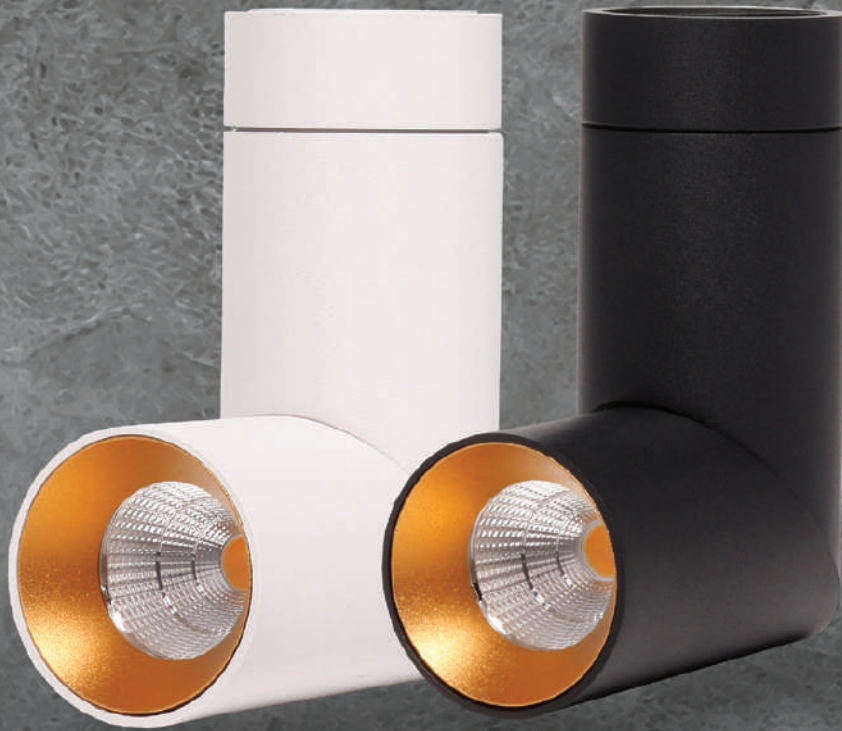

NEW
PRODUCT

DESIRE

SURFACE SPOTLIGHT

Watt	:	7w	12w	20w
Dimension	:	70 x 56mm	80 x 63mm	90 x 69mm
Beam Angle	:	20/40°	15/24/38/60°	15/24/38/60°

CCT (K)	:	3000k/4000k/6500k/3000-6500k (Tunable)
CRI	:	80
Material	:	Aluminum with Sand Finish Coating
LED Brand	:	Bridgelux/Edison

**COMING
SOON**

GLINT

SURFACE MOVABLE SPOTLIGHT

Watt : 12w

Dimension : 50 X 170mm

CCT (K) : 3000k/4000k/6500k/3000-6500k (Tunable)

Beam Angle : 38°

CRI : 80