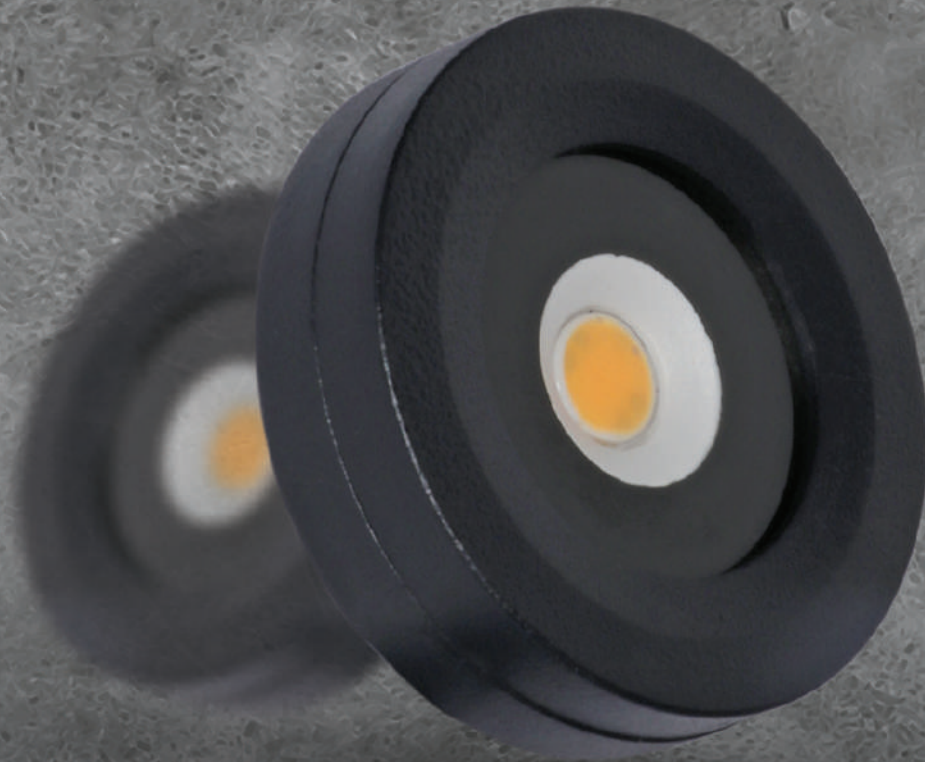

GLIDE

SLIM SURFACE SPOTLIGHT

Watt : 3w

Dimension : 60 X 16mm

IP 54

NEW
PRODUCT

CCT (K) : 2200k/3000k/4000k
Beam Angle : 110°
CRI : 80
Material : Aluminum with Sand Finish Coating
LED Brand : Cree/Bridgelux