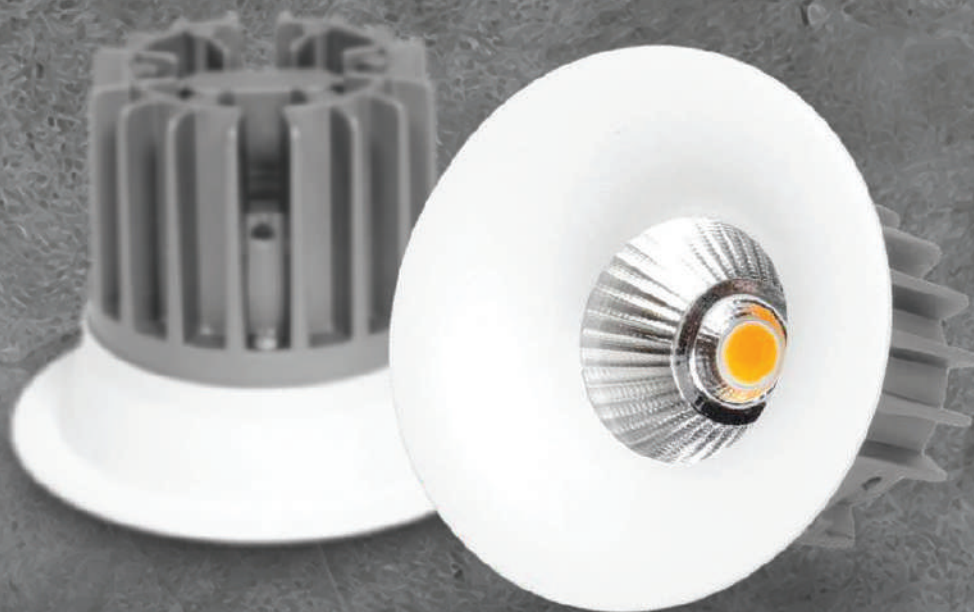

DUKE

SPOTLIGHT

Watt	:	5-7w	10-15w	20-25w
Dimension	:	70 x 58mm	85 x 65mm	98 x 90mm
Cut Out	:	63mm	75mm	86mm
Beam Angle	:	15/24/36°	15/25/38/60°	24/38/60°

CCT (K)	:	3000k/4000k/6500k/3000-6500k (Tunable)
CRI	:	80
Material	:	Aluminum with Sand Finish Coating
LED Brand	:	Cree/Goldi/Bridgelux