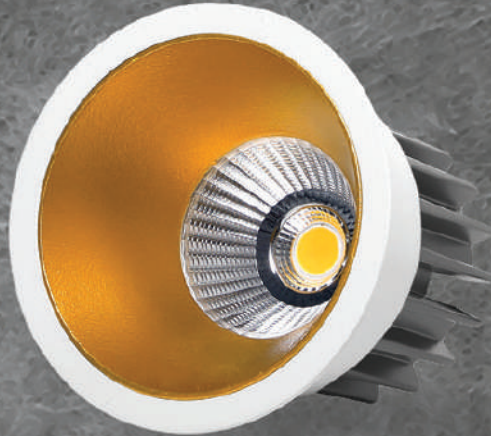

EXOTIC

SPOTLIGHT

Watt	: 5-7w	10-15w
Dimension	: 74 x 68mm	85 x 78mm
Cut Out	: 65mm	76mm
Beam Angle	: 15/24/38°	15/24/38/60°

CCT (K)	: 3000k/4000k/6500k/3000-6500k (Tunable)
CRI	: 80
Material	: Aluminum with Sand Finish Coating
LED Brand	: Cree/Goldi/Bridgelux