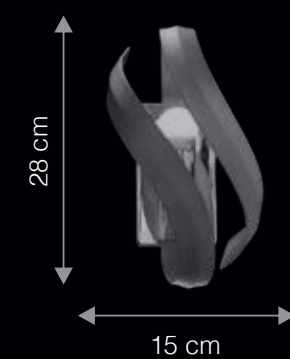

FLAMENCA

WG 1066

Flamenco is pronounced as /flə'menʃkəʊ/

The handcrafted Bohemia glass strands of the Flamenco are inspired by the elegant waves of a Flamenco dancer's ruffled gown. The pendant with its multi-colored arms is a bold and mesmerizing piece of artistry. The pendant also features a matching wall light for harmonized interiors.

Hand Crafted | Bohemia Glass | Multicolored | Dimmable Optional*