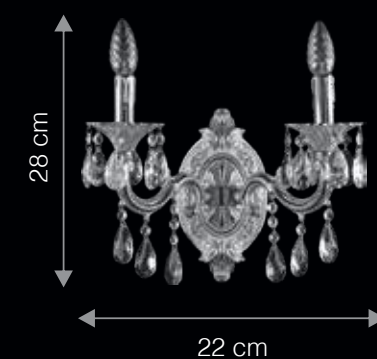

FAVONIOUS

W G 2 0 0 4

Favonious is pronounced as fuh.voh.nee.uhs

Delightful to behold, the Favonious K9 crystal wall lamp is a lavish statement piece with its elaborate design. The wall light with its flawless crystals radiates beauty not only when lit, but also is an indulgent piece of décor in itself.

Decorative K9 Crystal | Harmonized Designs | Dimmable Optional*