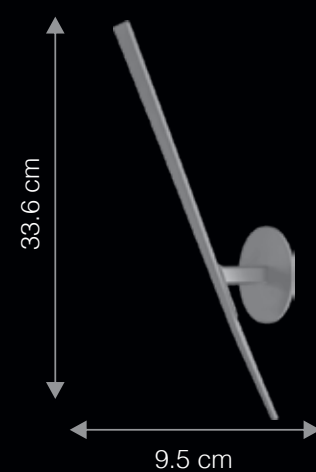

ANGELICA

W L 1 0 1 2

Angelica is pronounced as an.gel.ih.kah

Be it a painting or a wall-mounted showpiece, the Angelica wall light by TISVA with its sleek and contemporary design, emanates a warm yellow light and perfectly complements your home interiors. Its reduced glare and the intelligently concealed LEDs ensure that the showpiece remains the centre of attraction.

White Finish | Reduced Glare | In-Built LED