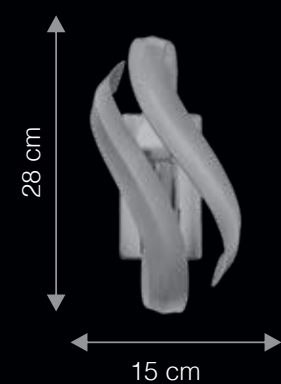

BERIZI

WG 1070

Berizi is pronounced as Beh-ri-zi

An abstract piece of artistry the Berizi's geometric strands are designed to play with light. Playful yet though provoking the pendant in Bohemia glass marries traditional craftsmanship with modern whimsical design. The design also features a matching wall light for harmonized interiors

Hand Crafted | Bohemia Glass | Frosted White Glass | Dimmable Optional*