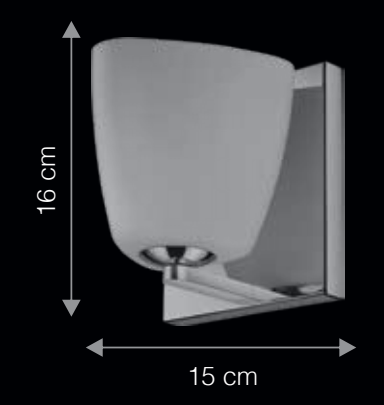

LISTO

W G 1 0 1 5

Listo is pronounced as lee.sto

Modern and trendy the Listo wall lamp is both fashionable and functional. It is elegantly designed with Antique SS Steel finish and features superior quality glass diffuser to minimize glare. Its contemporary design complements a variety of décor styles.

Mouth Blown Glass | Opal Glass Shade | Dimmable*