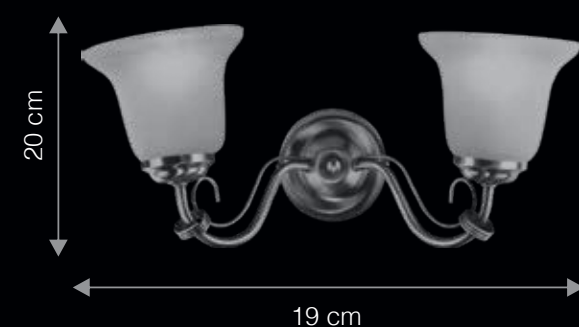

LEANDER

W P 2 0 2 1

Leander is pronounced as lee.an.der

Perfect for styling and sprucing up any room in the house, the contemporary Leander Wall lamp presents an elegant design with antique brass finish. Its superior quality glass diffuser minimizes glare. The lamp is also designed to use energy savings light bulbs.

Antique Brass Finish | Harmonized Designs | Dimmable Optional*

W P 1 0 4 5