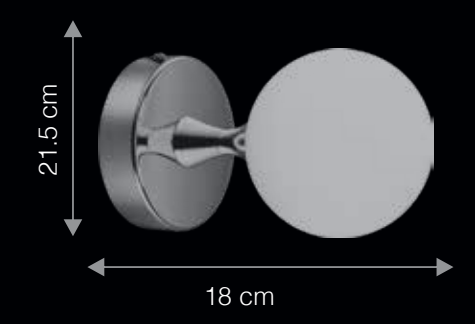

WP14012

CIRCLET

WG1052

Circlet is pronounced as /'sə:kli:t/

The sputnik-style pendant is inspired from celestial bodies and space explorations. Add some modern flair to your interiors with its unique design in glossy gold finish. The range features matching Chandeliers and Wall lights to add harmony to your interiors.

- Abstract Design
- Opal White Shade
- Glossy Golden Finish
- Dimmable Optional*