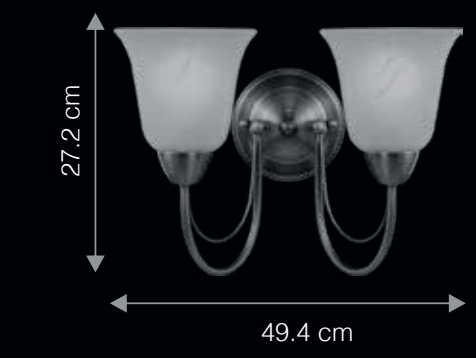

- Handcrafted Borosilicate Glass
- Harmonized Designs
- Dimmable Optional*

ITEM CODE	TYPE OF LAMP	DIMENSIONS (in cms)	NO. OF LAMPS	FITTING/CAP	RATED WATTAGE	TOTAL WATTAGE
WP2001	40W GLS / 5W LED	W54.9 x H28.4	2N	E14	2 x 40W / 5W	80W / 10W
WP1005	40W GLS / 5W LED	D28.5 x H28.4	1N	E14	1 x 40W / 5W	40W / 5W
WP2006	40W GLS / 5W LED	W49.4 x H27.2	2N	E27	2 x 40W / 5W	80W / 10W

Lamps not included | *An optional feature when used with Dimmable LED / GLS Filament lamps and rotary lighting dimmers.

DIMENSIONS: D - DEPTH | W - WIDTH | H - HEIGHT

LEANDER

W P 2 0 2 1

Leander is pronounced as lee.an.der