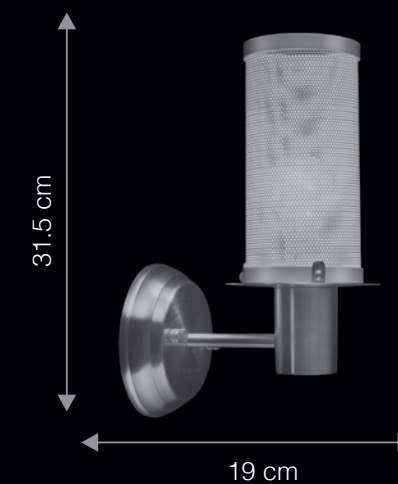

OHNISKO

Pronounced as ['ohnisko]

There is something magical about a kindling fire that calms and comforts our senses. Ohnisko is inspired by the same belief and designed to infuse a sense of comfort and warmth to your ambience. Its uniquely designed lamp shade casts scintillating patterns across your space and creates a welcoming ambience.

- Dimmable
  Optional*
- Harmonized
  Designs
- Ease of interchangeability
  of Bulbs
- Unique Pattern
  on Illumination