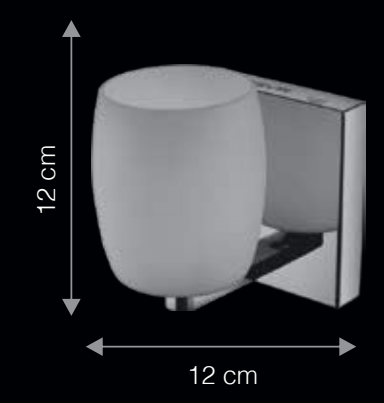

LISTO

W G 1 0 1 5

Listo is pronounced as lee.sto

Modern and trendy the Listo wall lamp is both fashionable and functional. It is elegantly designed with Antique SS Steel finish and features superior quality glass diffuser to minimize glare. Its contemporary design complements a variety of décor styles.

Mouth Blown Glass | Opal Glass Shade | Dimmable*