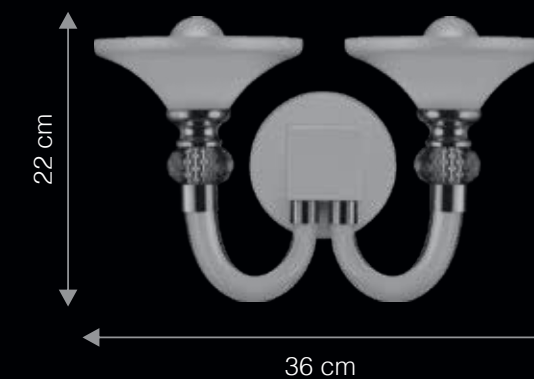

Hand crafted Borosilicate Glass | Ornamental Design | Dimmable Optional*

ITEM CODE	TYPE OF LAMP	DIMENSIONS (in cms)	NO. OF LAMPS	FITTING/CAP	RATED WATTAGE	TOTAL WATTAGE
WP2012	40W GLS / 5W LED Lamp	W39 x H29	2N	E14	2 x 40W / 5W	80W / 10W
WP1030	40W GLS / 5W LED Lamp	D30 x H31	1N	E14	1 x 40W / 5W	40W / 5W
WP2019	40W GLS / 4W LED Lamp	W36 x H22	2N	E14	2 x 40W / 4W	80W / 8W