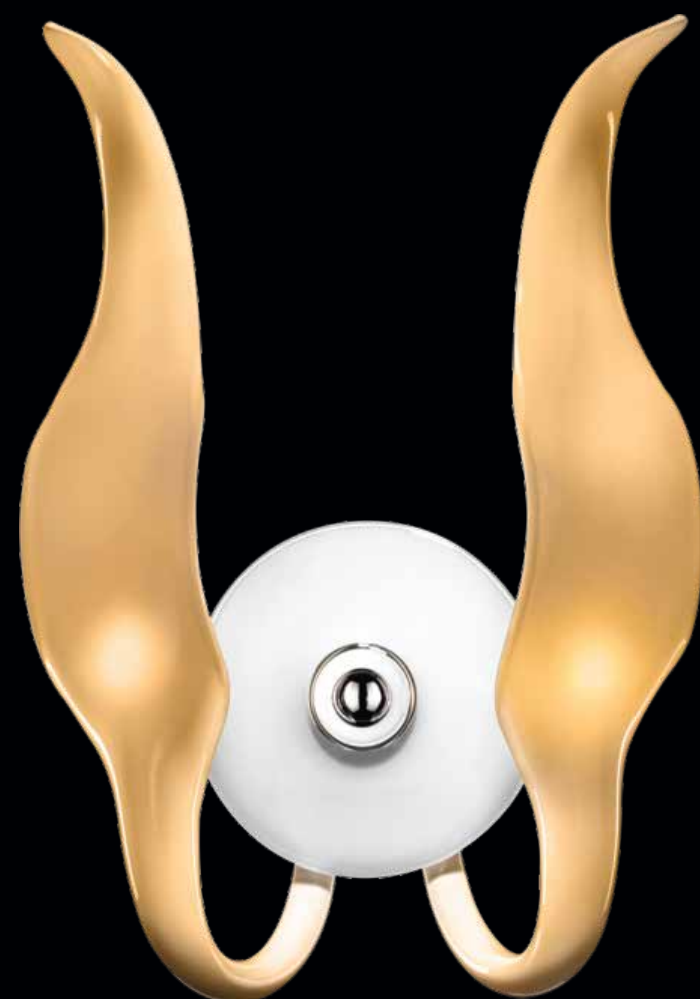

ARANYAKA

W L 2 0 0 5

Aranyaka is pronounced as arə'njakə

Experience the soothing effect of the crystal chrysanthemum with the Aranyaka. The Aranyaka meaning forest in Sanskrit is an intricate Spanish wall light crafted with bohemia crystal glass. Ideal for breakout places, it can be also used to compliment the Aranyaka Chandelier.

Handmade Bohemia Crystal Glass | 10 Year Warranty | Glossy white finish | Dimmable*

Fume

TUSARA

W L 3 0 0 2
Purple

Tusara is pronounced as tusaara

Tusara meaning Dew Drops in Sanskrit wears its name proudly as it washes the walls around it with an exquisite glow. A touch of subtle colours further adds to its alluring environment.

Handmade Bohemia Crystal Glass | 10 Year Warranty | Dimmable*