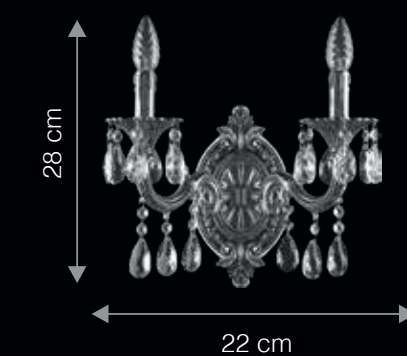

Decorative K9 Crystal | Harmonized Designs | Dimmable Optional*

W G 1 0 0 6

ITEM CODE	TYPE OF LAMP	DIMENSIONS (in cms)	NO. OF LAMPS	FITTING/CAP	RATED WATTAGE	TOTAL WATTAGE
WG2004	40W GLS Candle / 4W LED Filament Lamp	W22 x H28	2N	E14	2 x 40W / 4W	80W / 8W
WG1007	40W GLS Candle / 4W LED Filament Lamp	W12 x H28	1N	E14	1 x 40W / 4W	40W / 4W
WG2003	40W GLS Candle / 4W LED Filament Lamp	W22 x H28	2N	E14	2 x 40W / 4W	80W / 8W
WG1006	40W GLS Candle / 4W LED Filament Lamp	W12 x H28	1N	E14	1 x 40W / 4W	40W / 4W