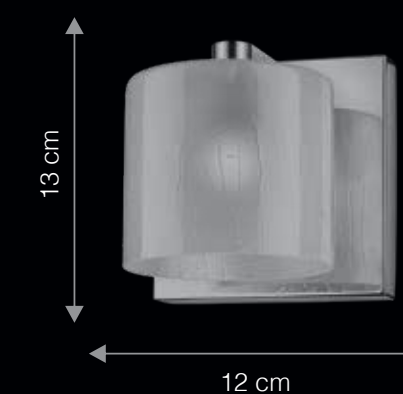

ALLUMER

W G 1 0 1 9

Allumer is pronounced as a.ly.me

Inspired by the classical elements the Allumer Wall Lamp brings together seamlessly the energy of fire in form of the light source and the calmness of water through its intricate design. It features a drizzle raindrop effect that meticulously plays with the light to create a charming ambience. A fusion of Yin (water) and Yang (light) these wall lamps are modern in design and technology, yet inspired with classical philosophy.

Rain Drop Glass Design | Glare Free Light | Dimmable*