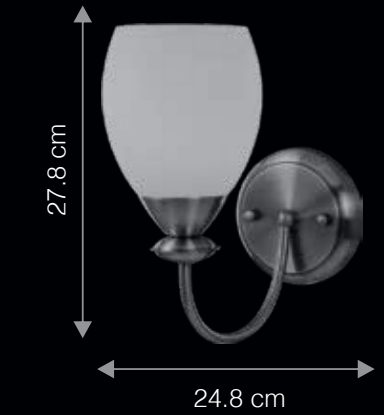

- Antique | High Glare | Dimmable
- Brass Finish | Reduction | Optional*

ITEM CODE	TYPE OF LAMP	DIMENSIONS (in cms)	NO. OF LAMPS	FITTING/CAP	RATED WATTAGE	TOTAL WATTAGE
WL1027	6W LED	D22 H H31.5	1N	In-built LED	1 x 6W	6W
WP1006	40W GLS / 5W LED	D24.8 H H27.8	1N	E27	1 x 40W / 5W	40W / 5W