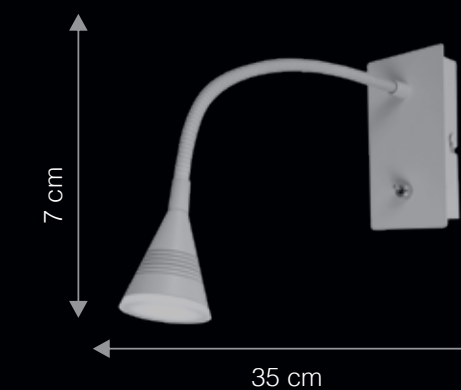

GASCA

Gasca is pronounced as /gäska/

The Gasca with its easy adjustable neck, is an ideal task light which gives light in the direction you desire. The wall light features an energy efficient inbuilt LED mechanism and minimalistic design that seamlessly blends with your décor.

Reduced Glare | Highly energy efficient | Built-in LED Source