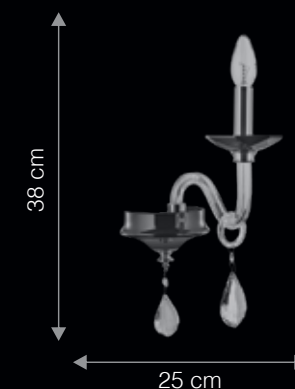

BAROQUE

WP 1 0 5 4

Baroque is pronounced as /bə'roʊk

The palatial golden and purple finish Crystal Chandelier draws inspiration from baroque sculptures, bringing in dynamism to spaces with prismatic radiance reflected by its alluring K9 crystals. Designed to be placed in the middle of large spaces it brings in a touch of classical opulence. The chandelier with its matching wall lights evokes a harmonized effect, to spaces.

K9 Crystal | Golden &
Purple Finish | Prismatic
Radiance | Dimmable
Optional*