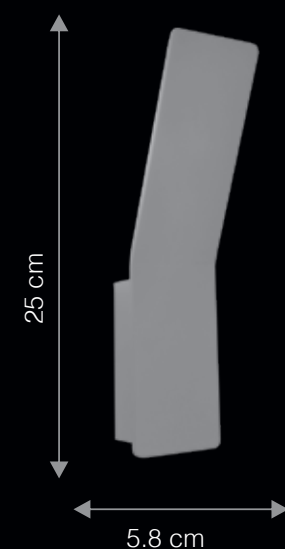

REGADOR

W L 1 1 0 7 5

Regador is pronounced as /,ʁe.ga.'doʁ/

With its innovative and energy efficient inbuilt LED system, the Regador promises to nourish and bring alive your rooms and spaces with cool LED light. Built to illuminate with minimalistic glare, this state-of-the-art lighting fixture is perfect for the stylish contemporary home.

Reduced Glare | Highly energy efficient | Built-in LED Source