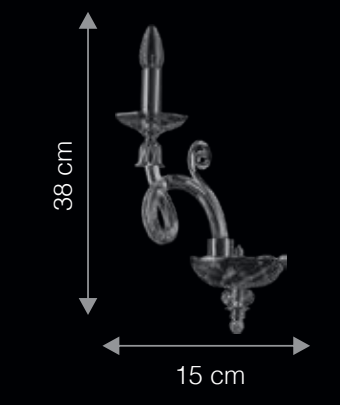

W P 2 0 5 6

MARGORITA

Margorita is pronounced as maa.guh.ree.tuh

The Margorita collection is crafted with flawless, premium crystals. Designed to inspire awe, these lights radiate with an unparalleled regal splendour. Pieces of art in themselves, the lights decorate the room even when not lit. A perfect mix of beauty and cutting edge technology, the Margorita collection is not just magnificent to behold, but also energy efficient.

- Decorative Amber Crystal
- Harmonized Designs
- Dimmable Optional*

W P 1 0 5 5

ITEM CODE	TYPE OF LAMP	DIMENSIONS (in cms)	NO. OF LAMPS	FITTING/CAP	RATED WATTAGE	TOTAL WATTAGE
WP2056	4W LED Filament lamp	W43 x H38	2N	E14	2 x 4W	8W
WP1055	4W LED Filament lamp	W15 x H38	1N	E14	1 x 4W	4W

Lamps not included | *An optional feature when used with Dimmable LED / GLS Filament lamps and rotary lighting dimmers.

DIMENSIONS: D - DEPTH | W - WIDTH | H - HEIGHT