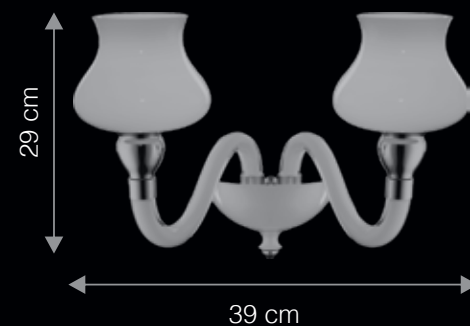

VILTIS

W P 2 0 1 2

Viltis is pronounced as vill.tes

As simple as it is classy the Viltis Wall Light brightens any room with its cool white finish and Opal glass.

Opal Blown Glass | Harmonized Designs | Dimmable Optional*