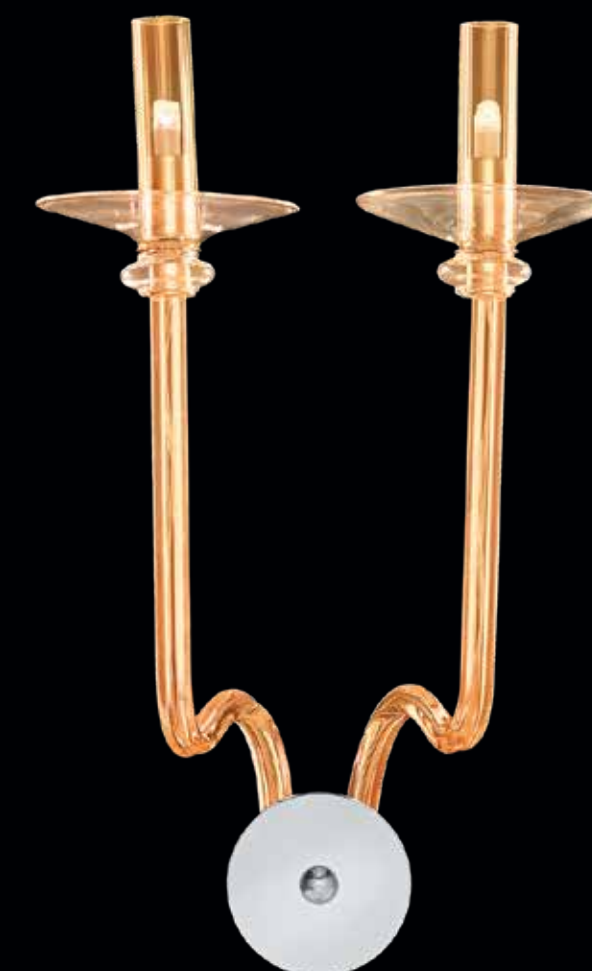

ADELINA

WG 2 0 6 7

Adelina is pronounced as a.dheh.LEE.na

Inspired by the castles of Spanish nobility the regal Bohemia glass chandelier is reminiscent of the prized artifacts that are housed in them. Adorned with a Honey & Gold finish and paired with metal and crystal glass, the Chandelier is Spanish artistry at its best. The Chandelier also features a matching wall light for harmonized interiors.

Hand Crafted | Bohemia Glass | Honey & Golden Finish | Dimmable Optional*