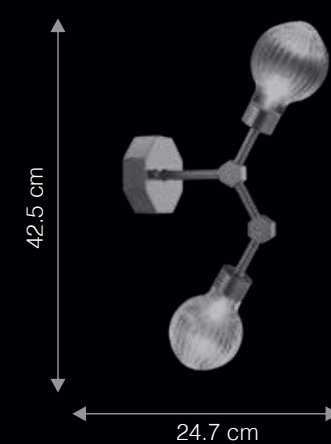

SOLESTE

W G 2 1 5 1

Circlet is pronounced as sow-lest

The contemporary Soleste is a rare fusion bringing together an industrial look to the classical motif of a branch. Its name inspired by the celestial Monoceros constellation mimics the branching forth of a tree in classic brass. The chandelier with its matching wall lights evokes a harmonized effect, to spaces.

Patterned Illumination | Brass Finish | Adjustable Heads | Dimmable Optional*

CIRRUS

W L 1 3 3 2 2 - Smoky
W L 1 3 3 2 3 - Clear

Cirrus is pronounced as /'strəs/

The Cirrus family is inspired by the natural brilliance of un-cut diamonds in their original forms. All the pieces are adorned with diffused uncut style glass and stainless steel, that ensure soothing light for all your needs for years to come. The range features matching chandelier, wall lights and pendant to add harmony to your interiors.

Unique Pattern on Illumination | Harmonized Design | Ease of interchangeability of lamps | Dimmable Optional*