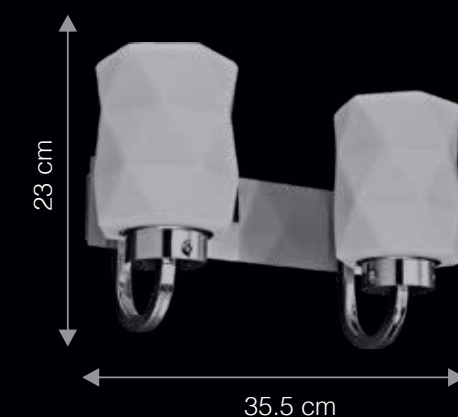

CROSTINI

W G 2 0 0 6

Crostini is pronounced as kraw.stee.nee

Classic romantic meets modern chic in this charming designer wall light by TISVA. The opal glass lampshade with diamond cut pattern sprouts up gracefully from the mild steel arm in Chrome finish, ushering a whimsical play of light in your living or dining space.

Blown Glass | Harmonized Design | Dimmable Optional*