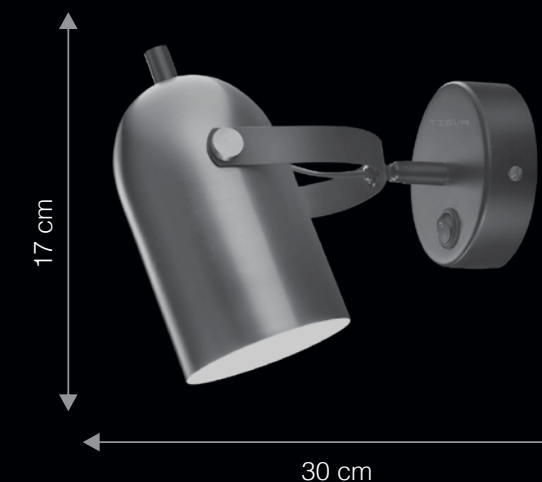

BALIZA

Baliza is pronounced as /ba'li:sa/

Inspired by the mighty lighthouses that guided ships on stormy nights and stood as beautiful monoliths by day, Baliza is designed to be such a presence in your home. Its focused light accentuates your ambience and lights up your space like a strong and elegant lighthouse. It can be dimmed to match your mood and supports both LED and Halogen lamp for superior illumination.

Dimmable
Optional*

Harmonized
Designs

Ease of interchangeability
of Bulbs

Focused
Accentuation