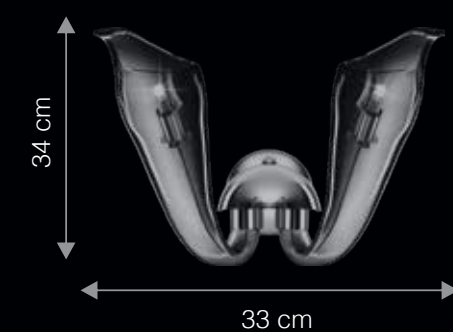

DIDYUT

W L 2 0 0 6
HONEY

Didyut is pronounced as deedyut

Inspired by the lily Lirio, these handcrafted Spanish wall washers come in two color options fume and honey. They can also be used to compliment the Didyut Chandelier giving the artistry your space deserves.

Handmade Bohemia | 10 Year | Dimmable*
Crystal Glass | Warranty