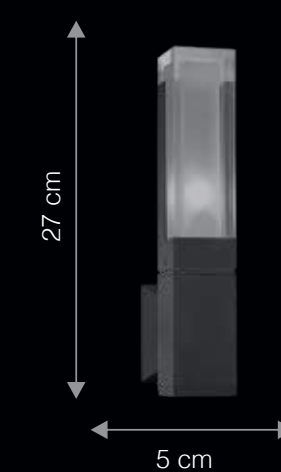

AONANI

W P 1 0 5 9

Aonani is pronounced as aoe.nani

A sleek industrial design emanates a warm yellow light that perfectly complements your modern home interiors. Its diffused lampshade ensures a glare free lighting.

Matt Dark Grey Finish | Sleek Design | Dimmable