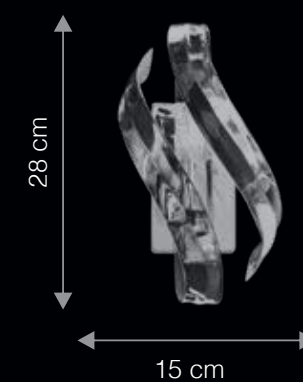

CARMELITA

WG 1069

Carmelita is pronounced as kăr'mə-lē'tə

The colored strands of the Carmelita evoke the innate beauty of Spanish orchards and vineyards. Handcrafted Bohemia glass in colors honey and clear, swirl around its chrome canopy. The design also features a matching wall light for harmonized interiors.

Hand Crafted | Bohemia Glass | Honey Glass & Chrome Frame | Dimmable Optional*