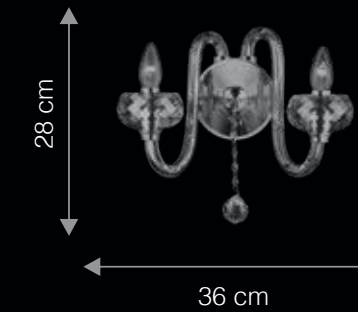

Decorative | Harmonized | Dimmable
Asfour Crystal | Designs | Optional*

W P 1 0 5 2

ITEM CODE	TYPE OF LAMP	DIMENSIONS (in cms)	NO. OF LAMPS	FITTING/CAP	RATED WATTAGE	TOTAL WATTAGE
WP2058	4W LED Filament lamp	W40 x H29	2N	E14	2 x 4W	8W
WP2053	4W LED Filament lamp	W36 x H28	2N	E14	2 x 4W	8W
WP1052	4W LED Filament lamp	D24 x H23	1N	E14	1 x 4W	4W