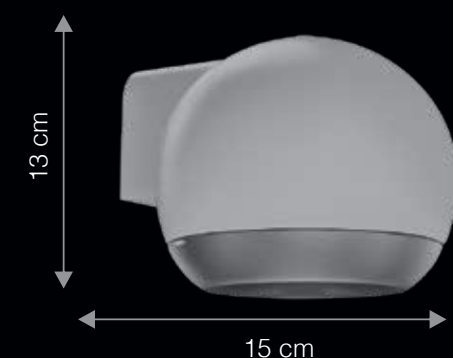

EL DIA NOCHE

El Dia Noche is pronounced as el.di.no.ch

The EL Dia Noche wall light by TISVA is a peek into the future of lighting design; it is a highly versatile luminaire featuring an up/down lighter. Its beam of yellow light lends a streak of romance to its oval design. A complete range of Dia Noche luminaire designs is available for all your interior lighting design needs.

Futuristic | Warm Yellow | In-Built
Ball Shaped Design | Light | LED

W L 1 0 0 6