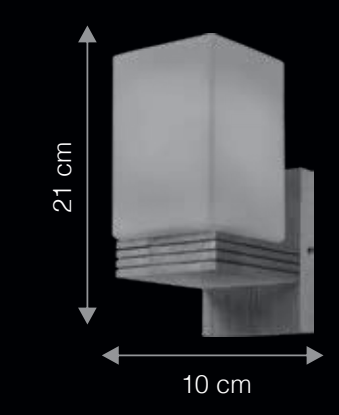

Ash Wood Base | Diffused Glass | Dimmable Optional*

W P 1 0 3 6 ACACIA UNO

ITEM CODE	TYPE OF LAMP	DIMENSIONS (in cms)	NO. OF LAMPS	FITTING/CAP	RATED WATTAGE	TOTAL WATTAGE
WG1015	40W Halogen	W15 x H16	1N	G9	1 x 40W	40W
WG1016	40W Halogen	W12 x H12	1N	G9	1 x 40W	40W
WG1017	40W Halogen	W12 x H12	1N	G9	1 x 40W	40W
WP2015	60W GLS / 7W LED	W28 x H21	2N	E27	2 x 60W / 7W	120W / 14W
WP1036	60W GLS / 7W LED	W10 x H21	1N	E27	1 x 60W / 7W	60W / 7W