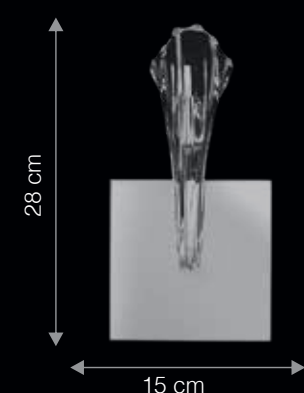

FLORENCIA

WG 1 0 6 8

Florenzia is pronounced as flo-REHN-thya

The handcrafted Bohemia Glass Pendant is inspired by delicate flower buds on their way to blossom. The exquisite fume strands of the pendant evoke a charming natural elegance. The fume colored clear glass design also features a matching wall light for harmonized interiors.

Hand Crafted | Bohemia Glass | Fume Glass & Chrome Frame | Dimmable Optional*