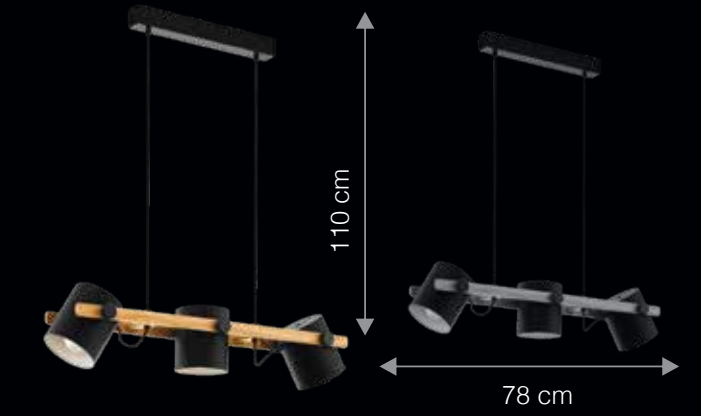

W P 1 6 0 2 3 E
Color: Black, Cream White & Wooden

EXTASIS

pronounced as *ex-ta-sis*

Design to capture the attention of all, the elegant Extasis enraptures the eyes of onlookers and bathes your space in class. It has adjustable heads that allow you to create personalised light designs. You can further create a more comfortable ambience by using its dimmability feature with a trailing edge dimmer.

Dimmable | Harmonized | Ease of interchangeability | Accentuation
Optional* | Designs | of Bulbs

FAMILY OF LIGHT TO MATCH

T L 1 6 0 2 3 E

F P 1 6 0 2 3 E

S P 3 6 0 1 0 E

ITEM CODE	TYPE OF LAMP	DIMENSIONS (in cms)	NO. OF LAMP	FITTING/CAP	RATED WATTAGE	TOTAL WATTAGE
WP16023E	GLS/LED	L20.4 x H25.7 x D17	1N	E27	1 x 60W / 1 x 9W	60W / 9W
TL16023E	GLS/LED	L21 x H42 x D42	1N	E27	1 x 60W / 1 x 9W	60W / 9W
FP16023E	GLS/LED	L23 x H140 x D23	1N	E27	1 x 60W / 1 x 9W	60W / 9W
SP36010E	GLS/LED	L78 x H110 x W21	3N	E27	3 x 60W / 3 x 9W	180W / 27W

Lamp not included | *An optional feature when used with dimmable LED E27 bulbs and trailing edge dimmers.

DIMENSIONS: W - WIDTH | H - HEIGHT