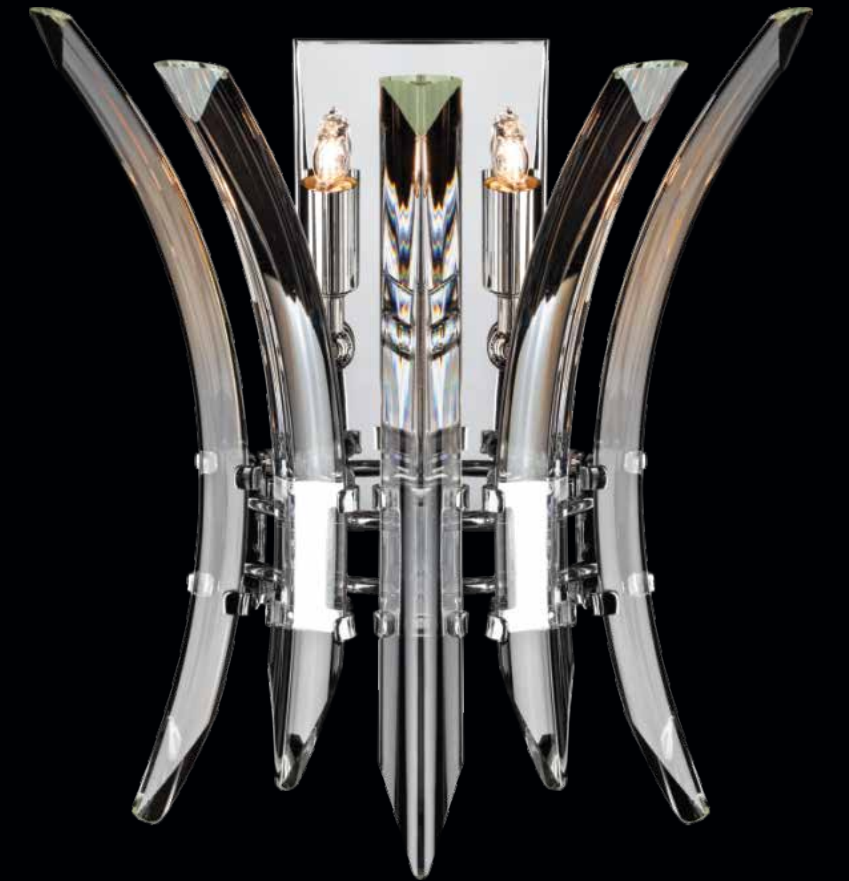

VILTIS

WG 2001

Viltis is pronounced as vill.tes

The crystal branches of this Wall Light lend a regal quality to the space around it reminiscent of Renaissance Architecture cast in a modern light. Its ornamental crystal branches produce a mesmerizing prism effect infusing a vibrant aura to it. Adding to its versatility is its dimmable technology feature, which can be accessed through a Rotary Dimmer. A complete range of harmonized designs are available for this Wall Light including a gorgeous Chandelier and a pendant.

Handcrafted
Borosilicate Glass | Harmonized
Designs | Dimmable*