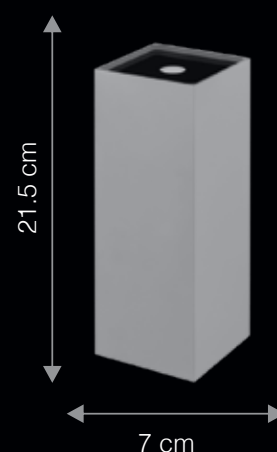

LYNETH

WL1002

Lyneth is pronounced as li.net

The cool slim & trendy Lyneth wall light by TISVA makes every nook and corner seem smug and welcoming its warm glow. It is a highly versatile luminaire featuring an up/down lighter which creates a subtle yet magnificent effect in the surroundings.

Trendy Slim Design | Harmonized Design | In-Built LED