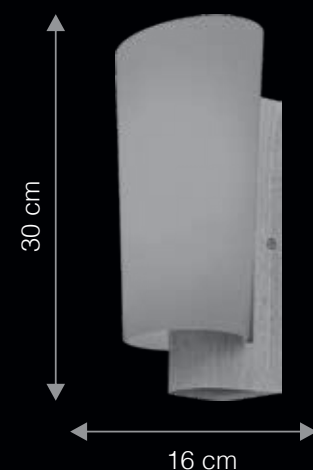

CALYPSO

Calypso is pronounced as ca.lypso

The Calypso wall light derives its name from the African rhythm and just like its namesake, is chic and effortless. The bucket-shaped lampshade helps to create a halo around the installation area, thus sweeping the space with a warm glow. A neat contemporary design and clean lines define this TISVA wall light. It is made from natural ash wood and has a white blown glass lampshade for a straightforward appeal and therefore can be installed in living and dining spaces as well as in resting chambers and dressing areas. The light it emits is diffused and hence comfortable for the eyes. The fixture is designed for use with energy-saving bulbs too.

Ash Wood Base | Blown Glass | Dimmable Optional*