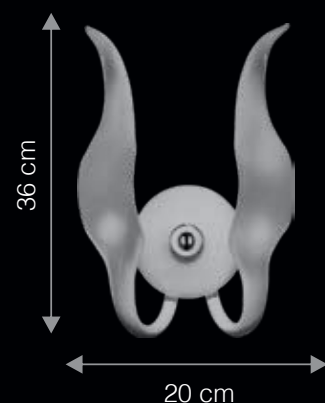

ARANYAKA

W L 2 0 0 5

Aranyaka is pronounced as arə'njakə

Experience the soothing effect of the crystal chrysanthemum with the Aranyaka. The Aranyaka meaning forest in Sanskrit is an intricate Spanish wall light crafted with bohemia crystal glass. Ideal for breakout places, it can be also used to compliment the Aranyaka Chandelier.

Handmade Bohemia Crystal Glass | 10 Year Warranty | Glossy white finish | Dimmable*

Fume

TUSARA

W L 3 0 0 2
Purple

Tusara is pronounced as tusaara

Tusara meaning Dew Drops in Sanskrit wears its name proudly as it washes the walls around it with an exquisite glow. A touch of subtle colours further adds to its alluring environment.

Handmade Bohemia Crystal Glass | 10 Year Warranty | Dimmable*