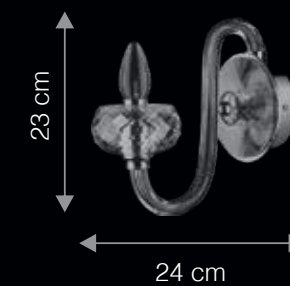

Decorative | Harmonized | Dimmable
Asfour Crystal | Designs | Optional*

W P 1 0 5 2

ITEM CODE	TYPE OF LAMP	DIMENSIONS (in cms)	NO. OF LAMPS	FITTING/CAP	RATED WATTAGE	TOTAL WATTAGE
WP2058	4W LED Filament lamp	W40 x H29	2N	E14	2 x 4W	8W
WP2053	4W LED Filament lamp	W36 x H28	2N	E14	2 x 4W	8W
WP1052	4W LED Filament lamp	D24 x H23	1N	E14	1 x 4W	4W