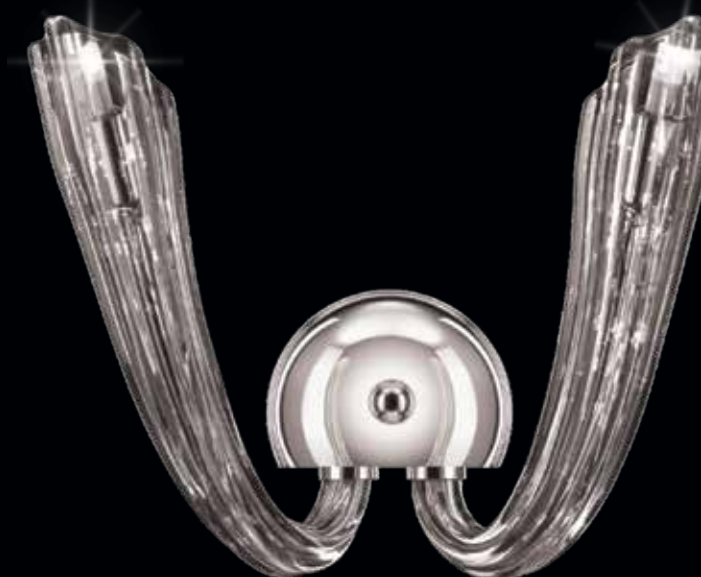

Handmade Bohemia Crystal Glass | 10 Year Warranty | Dimmable*

W L 3 0 0 3
Fume

ITEM CODE	TYPE OF LAMP	DIMENSIONS (in cms)	NO. OF LAMPS	FITTING/CAP	RATED WATTAGE	TOTAL WATTAGE
WL2005	2W LED	W20 H H36	2N	G9	2 x 2W	4W
WL3002	2W LED	W25 H H27	2N	G9	2 x 2W	4W
WL3003	2W LED	W25 H H27	2N	G9	2 x 2W	4W