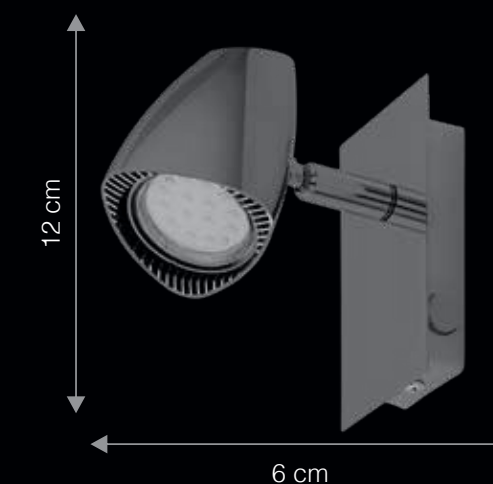

VISÉE

Pronounced as /vize/

There are spaces in your home that deserve attention. Architectural marvels that need to step into the light. Visée is built to breathe life into those interesting and outstanding spaces, accentuating them to create more drama and depth. It is powered by state-of-the-art technology that offers dimmability and allows interchangeability for maximum comfort.

Dimmable
Optional* | Contemporary
design | Ease of interchangeability
of Bulbs | Accentuation