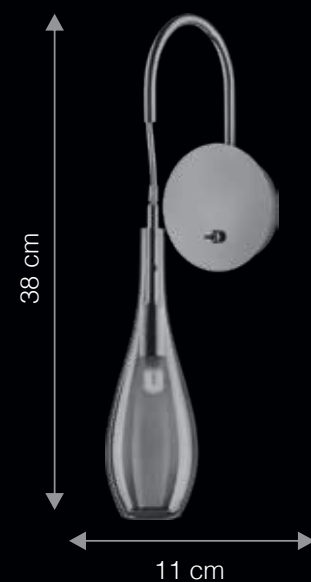

LISTO

W P 1 0 4 7

Listo is pronounced as lee.sto

An artistic piece of lighting with its elegant curves and blown glass shade, the Listo wall lamp mimics a falling water-drop, in all its grace. Its simplistic yet artful look is designed to blend into all types of interior décor.

Mouth Blown Glass | Anti-Glare Technology | Dimmable*