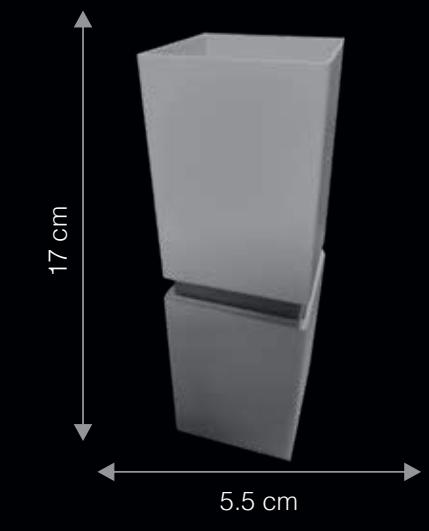

ALTIS

Pronounced as /'altis/

Altis is a luminaire designed to enhance every aspect of décor and elevate its ambience so that it is fit for the gods. Its mesmerizing patterns coupled with its enchanting looks creates a sanctuary for every soul under its light. All this beauty is powered by state-of-the-art technology that offers dimmability and allows interchangeability for maximum comfort.

- Dimmable
  Optional*
- Contemporary
  design
- Ease of interchangeability
  of Bulbs
- Unique Pattern
  on Illumination