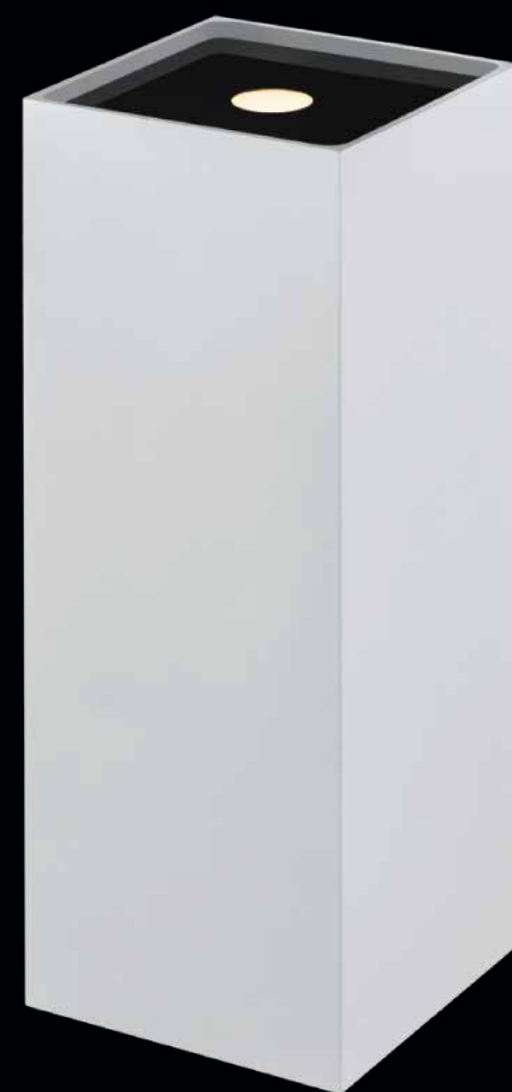

LYNETH

WL1002

Lyneth is pronounced as li.net

The cool slim & trendy Lyneth wall light by TISVA makes every nook and corner seem smug and welcoming its warm glow. It is a highly versatile luminaire featuring an up/down lighter which creates a subtle yet magnificent effect in the surroundings.

Trendy Slim Design | Harmonized Design | In-Built LED