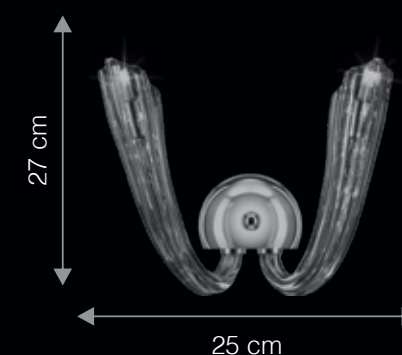

Handmade Bohemia Crystal Glass | 10 Year Warranty | Dimmable*

W L 3 0 0 3
Fume

ITEM CODE	TYPE OF LAMP	DIMENSIONS (in cms)	NO. OF LAMPS	FITTING/CAP	RATED WATTAGE	TOTAL WATTAGE
WL2005	2W LED	W20 H H36	2N	G9	2 x 2W	4W
WL3002	2W LED	W25 H H27	2N	G9	2 x 2W	4W
WL3003	2W LED	W25 H H27	2N	G9	2 x 2W	4W