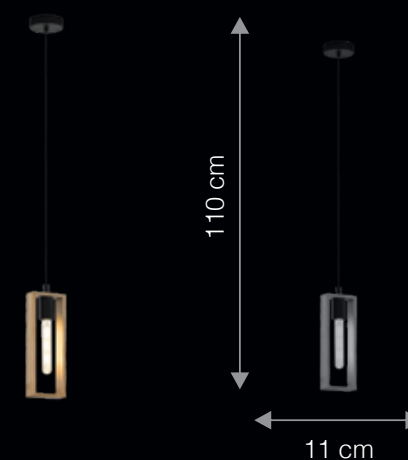

Dimmable
Optional*

Contemporary
design

Ease of interchangeability
of Bulbs

Unique pattern
on illumination

FAMILY OF LIGHT TO MATCH

S P 1 6 0 1 0 E

ITEM CODE	TYPE OF LAMP	DIMENSIONS (in cms)	NO. OF LAMP	FITTING/CAP	RATED WATTAGE	TOTAL WATTAGE
WP16022E	GLS/LED	L11 x H33 x W11.5	1N	E27	1 x 60W / 1 x 9W	60W / 9W
SP16010E	GLS/LED	L11 x B10 x H110	1N	E27	1 x 60W / 1 x 9W	40W / 9W

Lamp not included | *An optional feature when used with dimmable E27 bulbs and trailing edge dimmers.

DIMENSIONS: W - WIDTH | H - HEIGHT

W P 1 6 0 2 3 E
Color: Black, Cream White & Wooden

EXTASIS

pronounced as *ex-ta-sis*