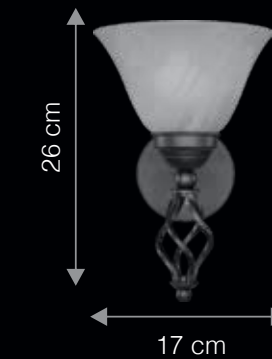

ITEM CODE	TYPE OF LAMP	DIMENSIONS (in cms)	NO. OF LAMPS	FITTING/CAP	RATED WATTAGE	TOTAL WATTAGE
WP2021	40W GLS	W19 x H20	2N	E14	2 x 40W	80W
WP1045	40W GLS	W14 x H20	1N	E14	1 x 40W	40W
WP2014	40W GLS / 5W LED	W39 x H31	2N	E14	2 x 40W / 5W	80W / 10W
WP1032	40W GLS / 5W LED	W17 x H26	1N	E14	1 x 40W / 5W	40W / 5W

Lamps not included | *An optional feature when used with Dimmable LED / GLS lamps and rotary lighting dimmers.

DIMENSIONS: D - DEPTH | W - WIDTH | H - HEIGHT