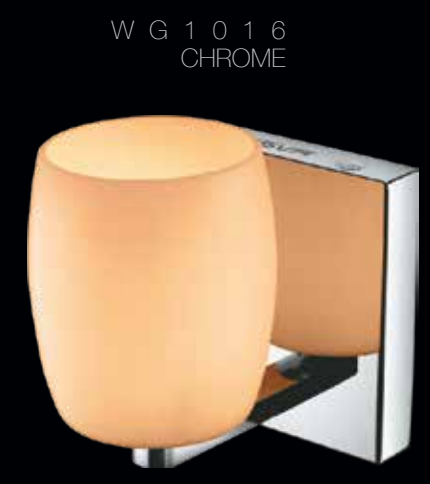

LISTO

W G 1 0 1 5

Listo is pronounced as lee.sto

Modern and trendy the Listo wall lamp is both fashionable and functional. It is elegantly designed with Antique SS Steel finish and features superior quality glass diffuser to minimize glare. Its contemporary design complements a variety of décor styles.

Mouth Blown Glass | Opal Glass Shade | Dimmable*