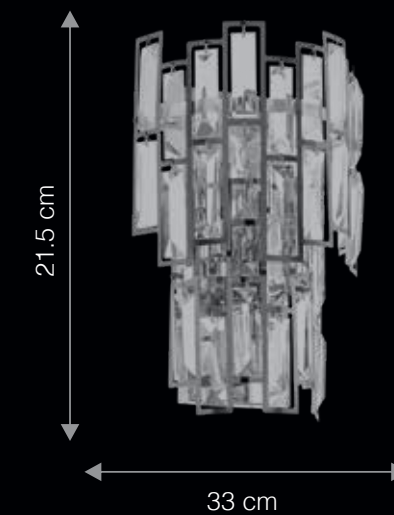

FLECHAZO

Pronounced as flec-ha-zo

This is a masterpiece crafted with such care and beauty that anyone who sees it is bound to fall in love with it. Its gorgeous design is paired with state-of-the-art LED technology that ensures long life. Bring harmony to your décor with its matching chandeliers, wall lights and pendant, and come experience love at first sight.

Dimmable
Optional*

Harmonized
Designs

Ease of interchangeability
of Bulbs

Unique Pattern
on Illumination