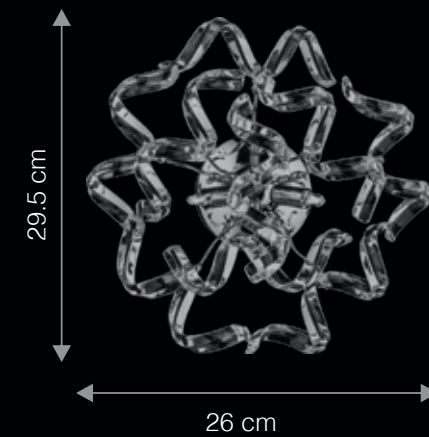

SVATIKA

WG 2002

Svatika is pronounced as svaw.stuh.kuh

Elegantly designed with branching glass loops this TISVA wall light resembles a crystal flower blooming brilliantly with light. Its ornamental crystal branches produce a mesmerizing prism effect, lending the luminaire a vibrant. Adding to its versatility is its dimmable technology feature, which can be accessed through a Rotary Dimmer.

Hand crafted
Borosilicate Glass | Ornamental
Design | Dimmable*