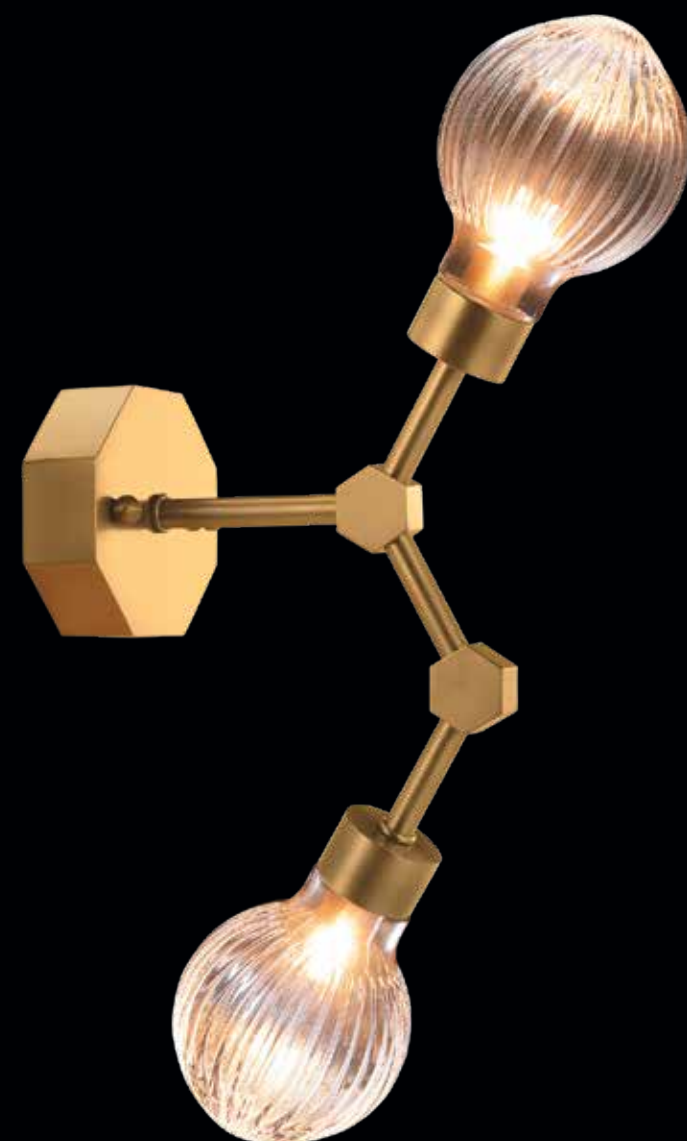

SOLESTE

W G 2 1 5 1

Circlet is pronounced as sow-lest

The contemporary Soleste is a rare fusion bringing together an industrial look to the classical motif of a branch. Its name inspired by the celestial Monoceros constellation mimics the branching forth of a tree in classic brass. The chandelier with its matching wall lights evokes a harmonized effect, to spaces.

Patterned Illumination | Brass Finish | Adjustable Heads | Dimmable Optional*