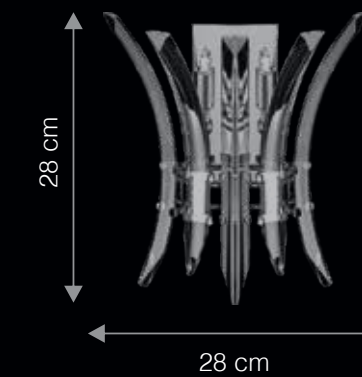

Hand crafted
Borosilicate Glass | Ornamental
Design | Dimmable*

VILTIS

WG 2001

Viltis is pronounced as vill.tes

The crystal branches of this Wall Light lend a regal quality to the space around it reminiscent of Renaissance Architecture cast in a modern light. Its ornamental crystal branches produce a mesmerizing prism effect infusing a vibrant aura to it. Adding to its versatility is its dimmable technology feature, which can be accessed through a Rotary Dimmer. A complete range of harmonized designs are available for this Wall Light including a gorgeous Chandelier and a pendant.

Handcrafted
Borosilicate Glass | Harmonized
Designs | Dimmable*

ITEM CODE	TYPE OF LAMP	DIMENSIONS (in cms)	NO. OF LAMPS	FITTING/CAP	RATED WATTAGE	TOTAL WATTAGE
WG2002	40W Halogen / 2W LED	D26 x H29.5	2N	G9	2 x 40W / 2W	80W / 4W
WG2001	40W Halogen / 2W LED	W28 x H28	2N	G9	2 x 40W / 2W	80W / 4W