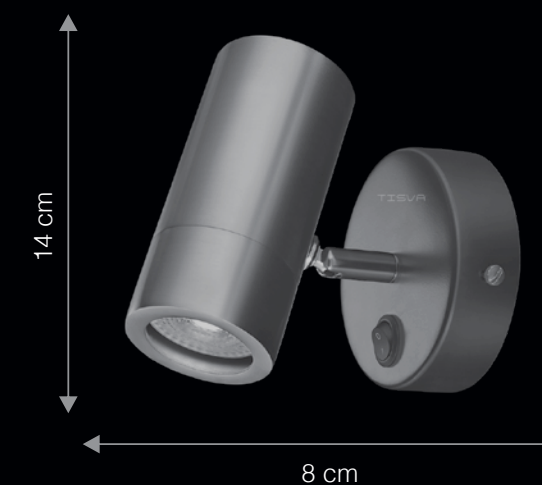

TONIZO

Pronounced as **Tonizo**

Inspired by your achievements, prized possessions and valued memorabilia, Tonizo is a focused lamp that highlights what you love. It bathes every object with exceptionally illumination and helps accentuate your décor, bringing out a magical quality in them.

Dimmable
Optional*

Harmonized
Designs

Ease of interchangeability
of Bulbs

Focussed
Accentuation