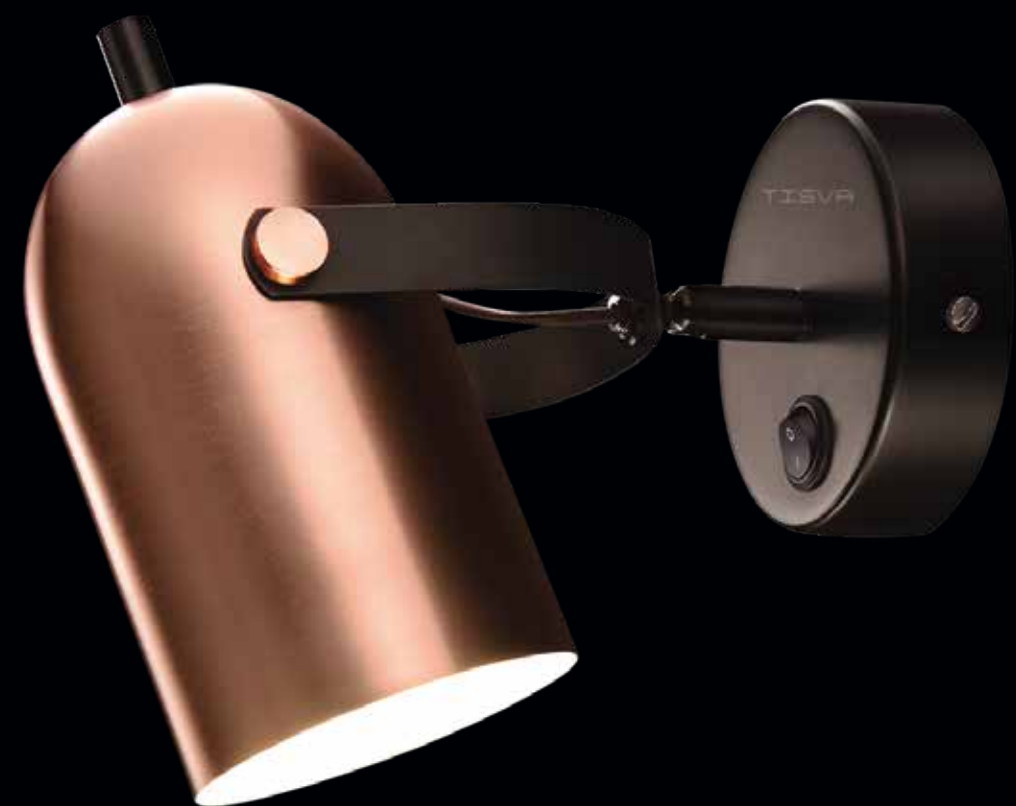

SP14009N
Color: Copper & Black