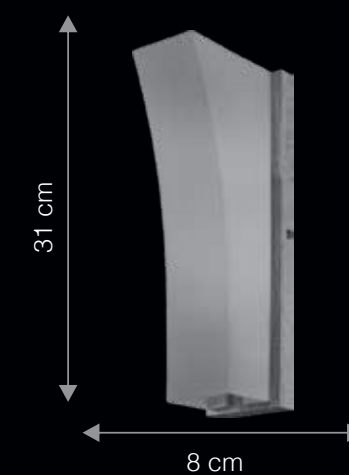

EBONY UNO

WP1042

Ebony Uno is pronounced as eb.uh.nee.uno

Imbue your living room or dining space with a soft, pearly glow radiated from the suave Ebony Uno wall lights by TISVA. The contemporary design with wooden base and blown glass presents a striking character and adds a touch of sophistication to any room. The glare-free diffused light emitted from these lamps is easy on the eyes and just right for all functional purposes. These modern wall lights are designed to be used with energy saving light bulbs and once wall-mounted, they lend a warm and welcoming mood to any ambience.

Ash Wood | Blown | Dimmable
Base | Glass | Optional*