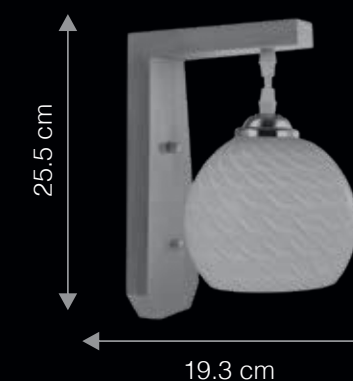

FLORENCE

WP1061

Florence is pronounced as flaw.ruhns

Featuring a unique pendant like design the Florence resembles a flower hanging in bloom. Its shiny opal white patterned glass ensures smooth lighting, while its wooden frame adds to its elegance. The Wall light is designed for use with energy saving bulbs.

Patterned | Glossy | Dimmable
Glass | White | Optional*