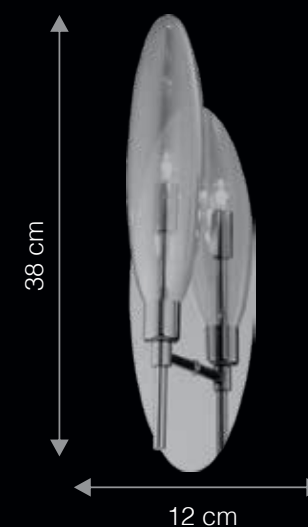

Mouth Blown Glass | Harmonized Design | Dimmable*

ITEM CODE	TYPE OF LAMP	DIMENSIONS (in cms)	NO. OF LAMP	FITTING/CAP	RATED WATTAGE	TOTAL WATTAGE
WP2051 / WL29924	40W GLS/ 5W LED	W24.7 x H41.7	2N	E14	2 x 40W/ 5W	80W/ 10W
WG1010	40W Halogen / 2W LED	W12 x H38	1N	G9	1 x 40W / 2W	40W / 2W