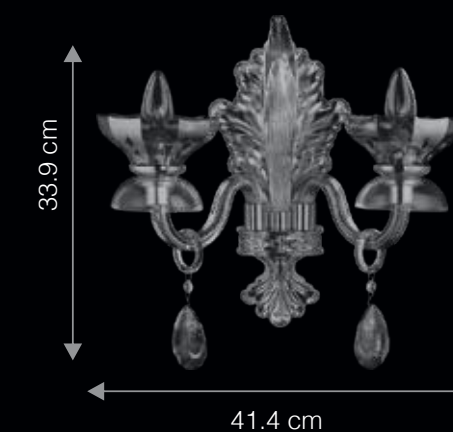

K9 Crystal | Harmonized Designs | Dimmable Optional*

W G 1 0 0 8

MARGORITA

W P 2 0 5 4

Margorita is pronounced as maa.guh.ree.tuh

The Margorita collection is crafted with flawless, premium crystals. Designed to inspire awe, these lights radiate with an unparalleled regal splendour. Pieces of art in themselves, the lights decorate the room even when not lit. A perfect mix of beauty and cutting edge technology, the Margorita collection is not just magnificent to behold, but also energy efficient.

Decorative Amber Crystal | Harmonized Designs | Dimmable Optional*

ITEM CODE	TYPE OF LAMP	DIMENSIONS (in cms)	NO. OF LAMPS	FITTING/CAP	RATED WATTAGE	TOTAL WATTAGE
WG2005	40W GLS Candle / 4W LED Filament Lamp	D20 x H18	2N	E14	2 x 40W / 4W	80W / 8W
WG1008	40W GLS Candle / 4W LED Filament Lamp	D10 x H18	1N	E14	1 x 40W / 4W	40W / 4W
WP2054	4W LED Filament	D41.4 x H33.9	2N	E14	2 x 4W	8W