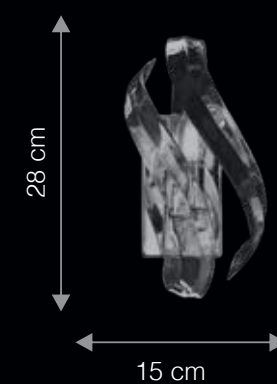

Hand Crafted | Bohemia Glass | Frosted White Glass | Dimmable Optional*

ESMERALDA

WG 1071

Esmeralda is pronounced as Es-meh-ral-da

Subtle elegance and exuberant design fuses together with Spanish craftsmanship to form the Esmeralda. Honey and Clear handcrafted Bohemia glass sit delicately in its chrome frame, alluring regal dreams.

Hand Crafted | Bohemia Glass | Honey & Clear Glass combination | Dimmable Optional*

ITEM CODE	TYPE OF LAMP	DIMENSIONS (in cms)	NO. OF LAMPS	FITTING/CAP	RATED WATTAGE	TOTAL WATTAGE
WG1070	9W LED	W15 x H28	1N	E14	1 x 9W	9W
WG1071	9W LED	W15 x H28	1N	E14	1 x 9W	9W