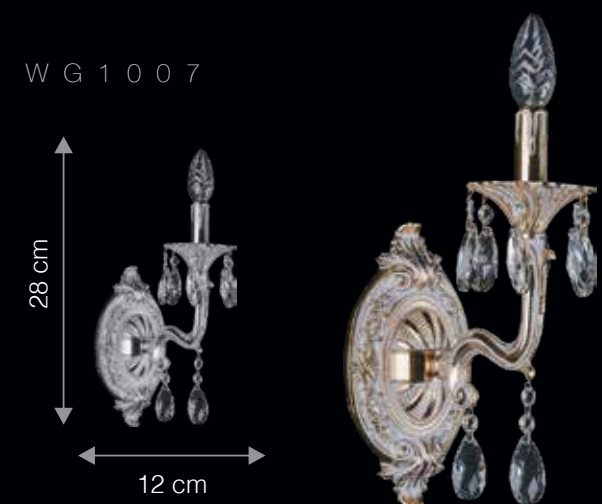

FAVONIOUS

W G 2 0 0 4

Favonious is pronounced as fuh.voh.nee.uhs

Delightful to behold, the Favonious K9 crystal wall lamp is a lavish statement piece with its elaborate design. The wall light with its flawless crystals radiates beauty not only when lit, but also is an indulgent piece of décor in itself.

Decorative K9 Crystal | Harmonized Designs | Dimmable Optional*

W G 1 0 0 7

ZENTRA

W G 2 0 0 3

Zentra is pronounced as zen.truh

With its cast copper body and K9 crystals, the golden color Zentra designer wall lamp is truly a sight to behold. The artistic design of this awe-inspiring wall lamp stands out even when not lit. Use it with energy efficient bulbs to add oodles of aesthetic splendor to your living room, while keeping electricity costs low.

Decorative K9 Crystal | Harmonized Designs | Dimmable Optional*

W G 1 0 0 6

ITEM CODE	TYPE OF LAMP	DIMENSIONS (in cms)	NO. OF LAMPS	FITTING/CAP	RATED WATTAGE	TOTAL WATTAGE
WG2004	40W GLS Candle / 4W LED Filament Lamp	W22 x H28	2N	E14	2 x 40W / 4W	80W / 8W
WG1007	40W GLS Candle / 4W LED Filament Lamp	W12 x H28	1N	E14	1 x 40W / 4W	40W / 4W
WG2003	40W GLS Candle / 4W LED Filament Lamp	W22 x H28	2N	E14	2 x 40W / 4W	80W / 8W
WG1006	40W GLS Candle / 4W LED Filament Lamp	W12 x H28	1N	E14	1 x 40W / 4W	40W / 4W

Lamps not included | *An optional feature when used with Dimmable LED / GLS Filament lamps and rotary lighting dimmers.