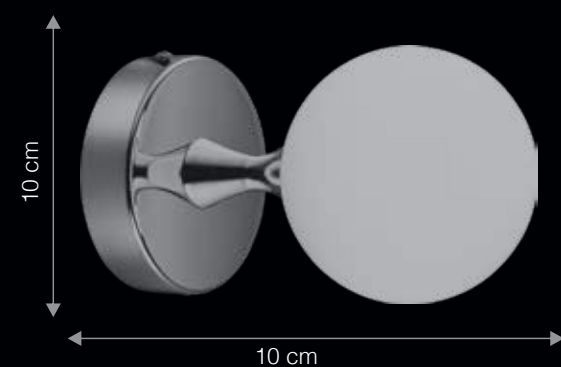

CIRCLET

W G 1 0 5 2

Circlet is pronounced as /'sə:kɪt/

The sputnik-style pendant is inspired from celestial bodies and space explorations. Add some modern flair to your interiors with its unique design in glossy gold finish. The range features matching Chandeliers and Wall lights to add harmony to your interiors.

Abstract Design | Opal White Shade | Glossy Golden Finish | Dimmable Optional*