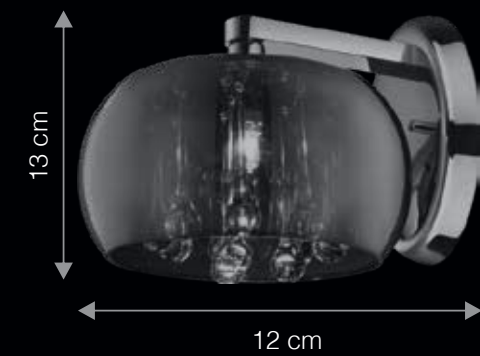

ALLUMER

WG1021

Allumer is pronounced as a.ly.me

Inspired by the classical elements the Allumer Wall Lamp brings together seamlessly the energy of fire in form of the light source and the calmness of water through its intricate design. It features a drizzle raindrop effect that meticulously plays with the light to create a charming ambience. A fusion of Yin (water) and Yang (light) these wall lamps are modern in design and technology, yet inspired with classical philosophy.

Rain Patterned Wall Lamp | Mouth Blown Smoke Finish | Dimmable*