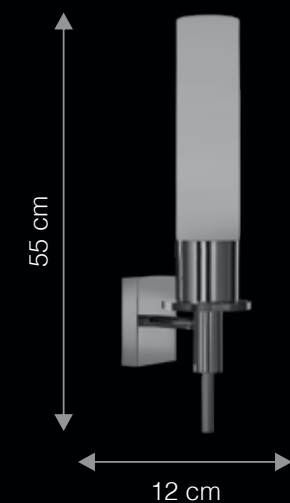

ALLIUM

Allium is pronounced as al.lee.um

The sleek torch-shaped design with matte finish and satin glass adds panache to the Allium wall light by TISVA. Designed for use with energy-saving light lamps, it also features glass diffuser to minimize glare.

Antique | Harmonized | Dimmable
Brass Finish | Design | Optional*