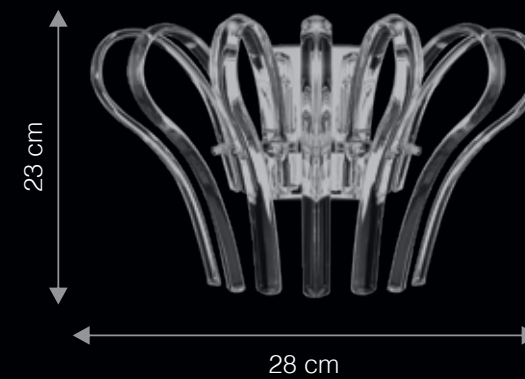

*40W Dimmable G9 LED Lamps included, dimmable when used with rotary lighting dimmers.

DIMENSIONS: D - DEPTH | W - WIDTH | H - HEIGHT

ALLUMER

WG1021

Allumer is pronounced as a.ly.me

Inspired by the classical elements the Allumer Wall Lamp brings together seamlessly the energy of fire in form of the light source and the calmness of water through its intricate design. It features a drizzle raindrop effect that meticulously plays with the light to create a charming ambience. A fusion of Yin (water) and Yang (light) these wall lamps are modern in design and technology, yet inspired with classical philosophy.

Steel Canopy With Borosilicate Glass | Harmonized Designs | Dimmable*

ITEM CODE	TYPE OF LAMP	DIMENSIONS (in cms)	NO. OF LAMPS	FITTING/CAP	RATED WATTAGE	TOTAL WATTAGE
WG1021	40W Halogen	D12 x H13	1N	G9	1 x 40W	40W
WG1009	40W Halogen / 2W LED	W28 x H23	2N	G9	2 x 40W / 2W	80W / 4W