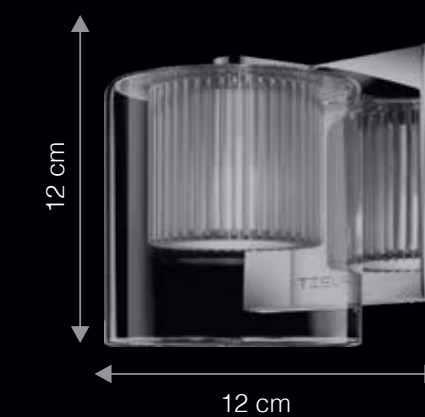

VILTIS

W Q 1 0 0 4

Viltis is pronounced as vill.tes

One of the most striking features of this wall light by TISVA is its understated grandeur, which is just right for any style of contemporary home décor. The Chrome plating with mild steel base lends this wall light a classy flair while the accompanying rotary dimmer makes it ideal for adjusting to varying intensities of light.

High Quality Chrome Finish | Harmonized Designs | Dimmable*