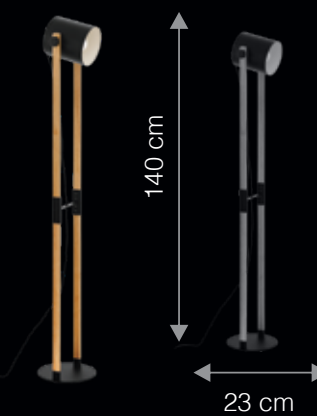

W P 1 6 0 2 3 E
Color: Black, Cream White & Wooden

EXTASIS

pronounced as *ex-ta-sis*

Design to capture the attention of all, the elegant Extasis enraptures the eyes of onlookers and bathes your space in class. It has adjustable heads that allow you to create personalised light designs. You can further create a more comfortable ambience by using its dimmability feature with a trailing edge dimmer.

Dimmable | Harmonized | Ease of interchangeability | Accentuation
Optional* | Designs | of Bulbs

FAMILY OF LIGHT TO MATCH

T L 1 6 0 2 3 E

F P 1 6 0 2 3 E

S P 3 6 0 1 0 E

ITEM CODE	TYPE OF LAMP	DIMENSIONS (in cms)	NO. OF LAMP	FITTING/CAP	RATED WATTAGE	TOTAL WATTAGE
WP16023E	GLS/LED	L20.4 x H25.7 x D17	1N	E27	1 x 60W / 1 x 9W	60W / 9W
TL16023E	GLS/LED	L21 x H42 x D42	1N	E27	1 x 60W / 1 x 9W	60W / 9W
FP16023E	GLS/LED	L23 x H140 x D23	1N	E27	1 x 60W / 1 x 9W	60W / 9W
SP36010E	GLS/LED	L78 x H110 x W21	3N	E27	3 x 60W / 3 x 9W	180W / 27W

Lamp not included | *An optional feature when used with dimmable LED E27 bulbs and trailing edge dimmers.

DIMENSIONS: W - WIDTH | H - HEIGHT