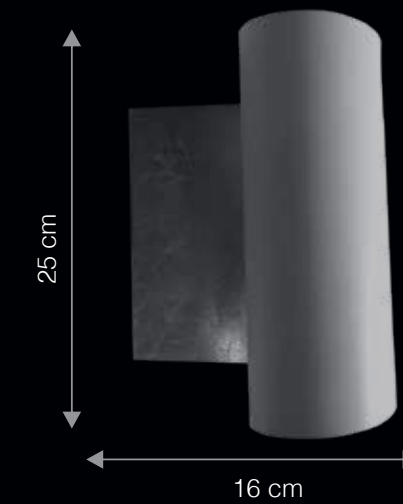

FANTAO

Pronounced as /fan.taao/

In Taoism, Fantao means lighting the way. Its contemporary design blends seamlessly with the choice of your décor and enhances it with warm lighting. However, you can switch out its halogen bulb with the more energy-efficient LED bulb if it suits you. It comes equipped with the latest LED innovations that give you control of your ambience.

Dimmable
Optional*

Harmonized
Designs

Ease of interchangeability
of Bulbs

Unique Pattern
on Illumination