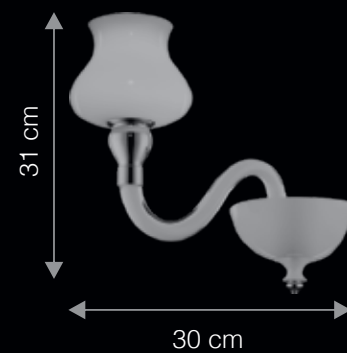

VILTIS

W P 2 0 1 2

Viltis is pronounced as vill.tes

As simple as it is classy the Viltis Wall Light brightens any room with its cool white finish and Opal glass.

Opal Blown Glass | Harmonized Designs | Dimmable Optional*

W P 1 0 3 0

ORVIETO

W P 2 0 1 9

Orvieto is pronounced as aw.vee.eh.tow

The Orvieto designer wall light by TISVA is a perfect addition to plush interior spaces. Featuring a classic design with a beautiful opal glass lampshade, it instantly induces a warm feel to the interiors while producing a mellow glare free light that is easy on the eyes. It is designed to use energy efficient bulbs.

Hand crafted Borosilicate Glass | Ornamental Design | Dimmable Optional*

ITEM CODE	TYPE OF LAMP	DIMENSIONS (in cms)	NO. OF LAMPS	FITTING/CAP	RATED WATTAGE	TOTAL WATTAGE
WP2012	40W GLS / 5W LED Lamp	W39 x H29	2N	E14	2 x 40W / 5W	80W / 10W
WP1030	40W GLS / 5W LED Lamp	D30 x H31	1N	E14	1 x 40W / 5W	40W / 5W
WP2019	40W GLS / 4W LED Lamp	W36 x H22	2N	E14	2 x 40W / 4W	80W / 8W