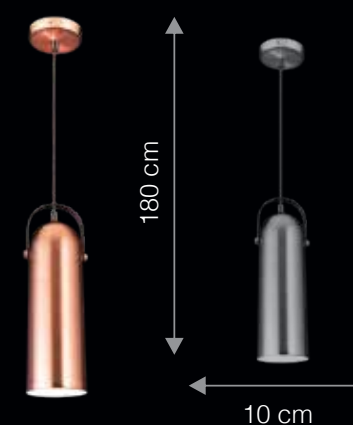

Dimmable
Optional*

Harmonized
Designs

Ease of interchangeability
of Bulbs

Focused
Accentuation

FAMILY OF LIGHT TO MATCH

SP1409N

ITEM CODE	TYPE OF LAMP	DIMENSIONS (in cms)	NO. OF LAMP	FITTING/CAP	RATED WATTAGE	TOTAL WATTAGE
SP14009N	LED/GLS	W30 H 117	1N	E27	1 H 40 W/9W	40W/9W
SP1409N	LED/GLS	W10 H 180	1N	E27	1 H 40 W/9W	40W/9W