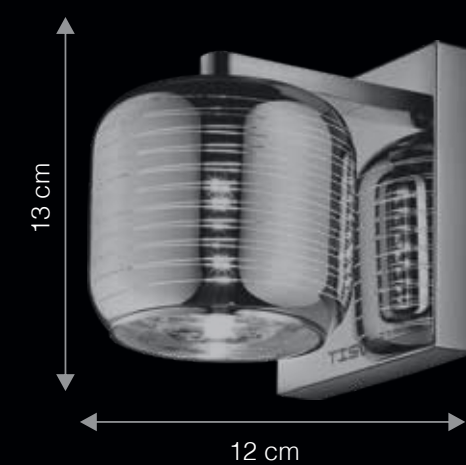

LISTO

W G 1 0 2 2

Listo is pronounced as lee.sto

The Listo wall lamp featuring a stylish carved strip pattern glass design is stunning to behold. A versatile option that suits all types of décor and walls the Listo promises to wash your interiors with glare-free delight. High on functionality it is also equipped to use energy saving light bulbs.

Mouth Blown Glass | Chrome Finish | Dimmable*