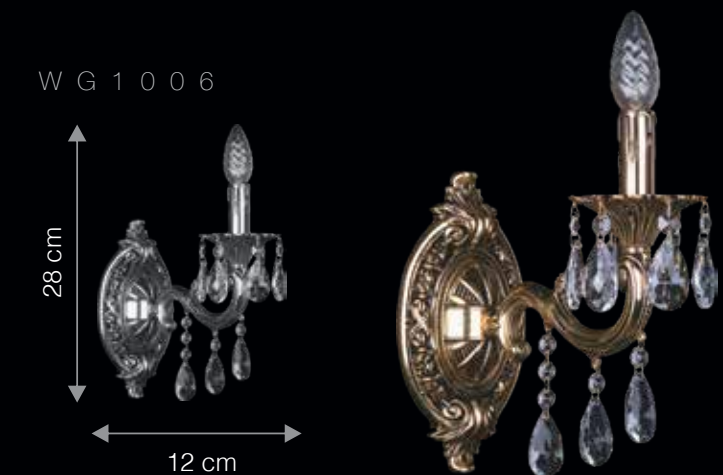

Decorative K9 Crystal | Harmonized Designs | Dimmable Optional*

W G 1 0 0 6

ITEM CODE	TYPE OF LAMP	DIMENSIONS (in cms)	NO. OF LAMPS	FITTING/CAP	RATED WATTAGE	TOTAL WATTAGE
WG2004	40W GLS Candle / 4W LED Filament Lamp	W22 x H28	2N	E14	2 x 40W / 4W	80W / 8W
WG1007	40W GLS Candle / 4W LED Filament Lamp	W12 x H28	1N	E14	1 x 40W / 4W	40W / 4W
WG2003	40W GLS Candle / 4W LED Filament Lamp	W22 x H28	2N	E14	2 x 40W / 4W	80W / 8W
WG1006	40W GLS Candle / 4W LED Filament Lamp	W12 x H28	1N	E14	1 x 40W / 4W	40W / 4W