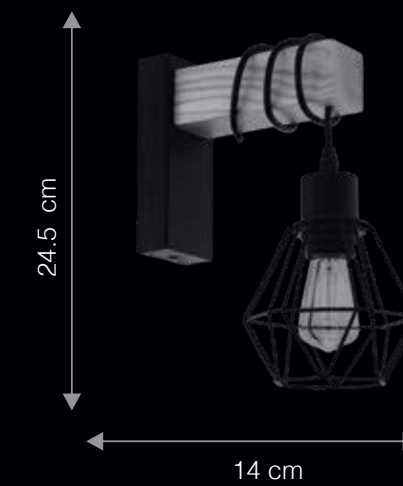

VIVRATO

Pronounced as /viv.raa.to/

Invigorate your spaces with style and joy. Vivrato's contemporary design infuses exclusivity in the room and its state-of-the-art LED technology ensures you have flawless illumination eternally. You can dim the lights or interchange between halogen and LED bulbs as per your preference. Its excellent lighting permeates and enhances your décor.

Dimmable
Optional*

Contemporary
design

Ease of interchangeability
of Bulbs

Unique Pattern
on Illumination