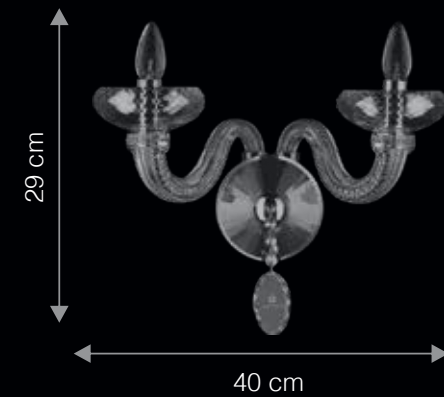

MARGORITA

W P 2 0 5 8

Margorita is pronounced as maa.guh.ree.tuh

The Margorita collection is crafted with flawless, premium Asfour crystals. Designed to inspire awe, these lights radiate with an unparalleled regal splendour. Pieces of art in themselves, the lights decorate the room even when not lit. A perfect mix of beauty and cutting edge technology, the Margorita collection is not just magnificent to behold, but also energy efficient.

Decorative | Harmonized | Dimmable
Asfour Crystal | Designs | Optional*