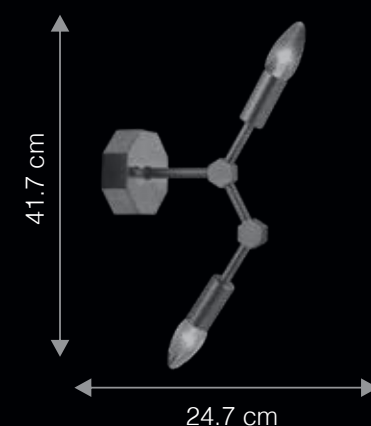

SOLESTE

Circlet is pronounced as **sow-lest**

The contemporary Soleste is a rare fusion bringing together an industrial look to the classical motif of a branch. Its name inspired by the celestial Monoceros constellation mimics the branching forth of a tree in classic brass. The chandelier with its matching wall lights evokes a harmonized effect, to spaces.

Sculptural Design | Brass Finish | Adjustable Heads | Dimmable Optional*