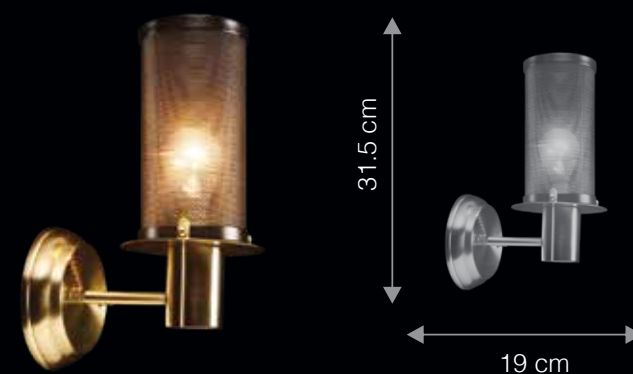

FAMILY OF LIGHT TO MATCH

W P 1 4 0 1 6 9

ITEM CODE	TYPE OF LAMP	DIMENSIONS (in cms)	NO. OF LAMP	FITTING/CAP	RATED WATTAGE	TOTAL WATTAGE
WP14011/ WP140169	LED/GLS	W19 x H31.5	1N	E27	1 x 40W/ 9W	40W / 9W

Lamp not included | *An optional feature when used with dimmable LED E27 bulbs and trailing edge dimmers.

DIMENSIONS: W – WIDTH | H – HEIGHT