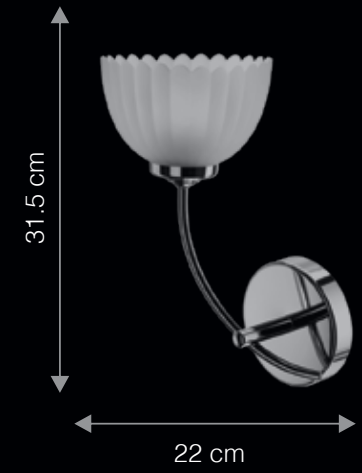

VILTIS

WL1027

Viltis is pronounced as vill.tes

The rich blown glass of this designer wall light by TISVA is elegantly crafted into the shape of a flower, while fine premium chrome lines add to the beauty of its assembly. Emitting a glare-free soft light, this designer luminaire adds a subtle beauty to its surrounding décor.

- Glare Free | Blown | in-Built
- Soft Light | Glass | LED