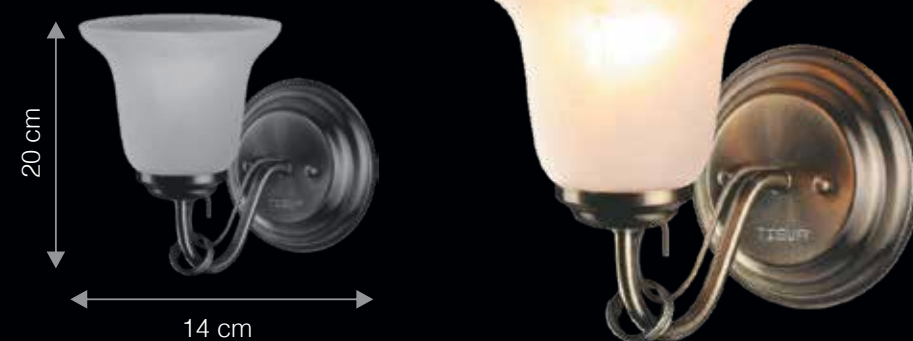

LEANDER

W P 2 0 2 1

Leander is pronounced as lee.an.der

Perfect for styling and sprucing up any room in the house, the contemporary Leander Wall lamp presents an elegant design with antique brass finish. Its superior quality glass diffuser minimizes glare. The lamp is also designed to use energy savings light bulbs.

Antique Brass Finish | Harmonized Designs | Dimmable Optional*

W P 1 0 4 5

VILTIS

W P 2 0 1 4

Viltis is pronounced as vill.tes

Classic romantic meets modern chic in this charming wall light by TISVA. The mist cloud pattern glass lampshades sprout up gracefully from the solid powder coated black and mild steel base, ushering a whimsical play of light in your living or dining space.

Black Finish Back Plate | Glare Free Diffused Lighting | Dimmable Optional*

W P 1 0 3 2

ITEM CODE	TYPE OF LAMP	DIMENSIONS (in cms)	NO. OF LAMPS	FITTING/CAP	RATED WATTAGE	TOTAL WATTAGE
WP2021	40W GLS	W19 x H20	2N	E14	2 x 40W	80W
WP1045	40W GLS	W14 x H20	1N	E14	1 x 40W	40W
WP2014	40W GLS / 5W LED	W39 x H31	2N	E14	2 x 40W / 5W	80W / 10W
WP1032	40W GLS / 5W LED	W17 x H26	1N	E14	1 x 40W / 5W	40W / 5W

Lamps not included | *An optional feature when used with Dimmable LED / GLS lamps and rotary lighting dimmers.

DIMENSIONS: D - DEPTH | W - WIDTH | H - HEIGHT