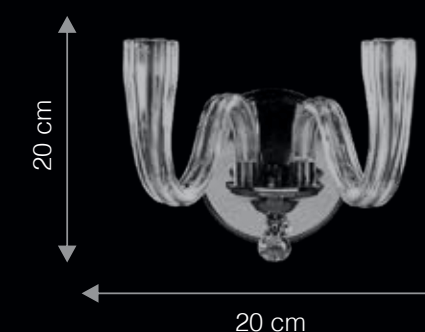

Handmade Bohemia | 10 Year | Dimmable*
Crystal Glass | Warranty

W L 2 0 0 7
FUME

CASTILLO

W L 2 0 6 2

Castillo is pronounced as ki.yas.tillo

The handcrafted crystal and blown Bohemian glass two-headed Wall light compliments the chandelier.

Bohemia | 10 Year | Honey | Dimmable*
Crystal Glass | Warranty | Color

ITEM CODE	TYPE OF LAMP	DIMENSIONS (in cms)	NO. OF LAMPS	FITTING/CAP	RATED WATTAGE	TOTAL WATTAGE
WL2006	2W LED	W33 x H34	2N	G9	2 x 2W	4W
WL2007	2W LED	W33 x H34	2N	G9	2 x 2W	4W
WL2062	2W LED	W20 x H20	2N	G9	2 x 2W	4W

*2W Dimmable G9 LED lamps included, dimmable when used with rotary lighting dimmers.

DIMENSIONS: D - DEPTH | W - WIDTH | H - HEIGHT

FLAMENCA

WG 1066

Flamenco is pronounced as /flə'menʃkəʊ/

The handcrafted Bohemia glass strands of the Flamenco are inspired by the elegant waves of a Flamenco dancer's ruffled gown. The pendant with its multi-colored arms is a bold and mesmerizing piece of artistry. The pendant also features a matching wall light for harmonized interiors.