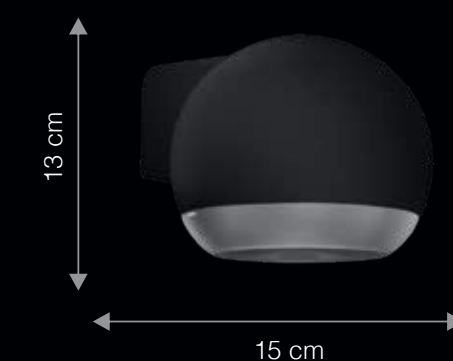

EL DIA NOCHE

El Dia Noche is pronounced as el.di.no.ch

The EL Dia Noche wall light by TISVA is a peek into the future of lighting design; it is a highly versatile luminaire featuring an up/down lighter. Its beam of yellow light lends a streak of romance to its oval design. A complete range of Dia Noche luminaire designs is available for all your interior lighting design needs.

Futuristic | Warm Yellow | In-Built
Ball Shaped Design | Light | LED

W L 1 0 0 6

LUCERNA

W P 1 4 0 4

Lucerna is pronounced as [ˈlutsɛrna]

The Lucerna with its minimalistic design combines the charm of new and old worlds. Inspired by the classic torch design, it features high quality translucent glass diffuser that exudes calming natural light.

Ease of interchangeability | Reduced | Corrosion | Dimmable
of lamps | Glare | resistant built | Optional*

ITEM CODE	TYPE OF LAMP	DIMENSIONS (in cms)	NO. OF LAMPS	FITTING/CAP	RATED WATTAGE	TOTAL WATTAGE
WL1005	7W LED	D15 x H13	1N	In-built LED	1 x 7W	7W
WL1006	7W LED	D15 x H13	1N	In-built LED	1 x 7W	7W
WP1404	8W LED Filament Lamp ST64	H50 x W18 x D13	1N	E14	1 x 40W	40W