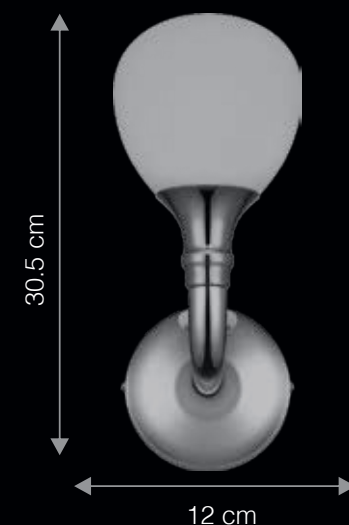

LUSYNT

WG 1 0 1 1

Lusynt is pronounced as loo.snt

Combination of opal glass with rose gold finish infuses captivating mood within the room.

Chrome Frame With
Rose Gold Finish | Harmonized
Designs | Dimmable
Optional*