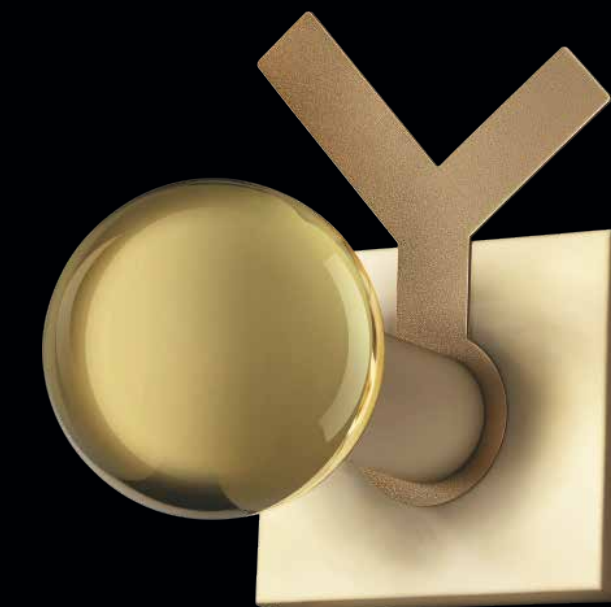

W P 1 0 4 9
GOLDEN