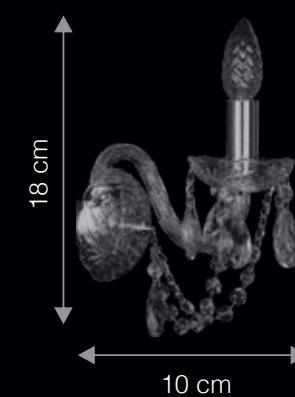

LUCIO

W G 2 0 0 5

Lucio is pronounced as lu.ceo

Gorgeous Wall lamp featuring exquisite K9 crystals the Lucio with its classic design will light up your interiors with delight and grace. Its cut and polished high quality crystals promises to sparkle up its surroundings.

K9 Crystal | Harmonized Designs | Dimmable Optional*

W G 1 0 0 8

MARGORITA

W P 2 0 5 4

Margorita is pronounced as maa.guh.ree.tuh

The Margorita collection is crafted with flawless, premium crystals. Designed to inspire awe, these lights radiate with an unparalleled regal splendour. Pieces of art in themselves, the lights decorate the room even when not lit. A perfect mix of beauty and cutting edge technology, the Margorita collection is not just magnificent to behold, but also energy efficient.

Decorative Amber Crystal | Harmonized Designs | Dimmable Optional*

ITEM CODE	TYPE OF LAMP	DIMENSIONS (in cms)	NO. OF LAMPS	FITTING/CAP	RATED WATTAGE	TOTAL WATTAGE
WG2005	40W GLS Candle / 4W LED Filament Lamp	D20 x H18	2N	E14	2 x 40W / 4W	80W / 8W
WG1008	40W GLS Candle / 4W LED Filament Lamp	D10 x H18	1N	E14	1 x 40W / 4W	40W / 4W
WP2054	4W LED Filament	D41.4 x H33.9	2N	E14	2 x 4W	8W