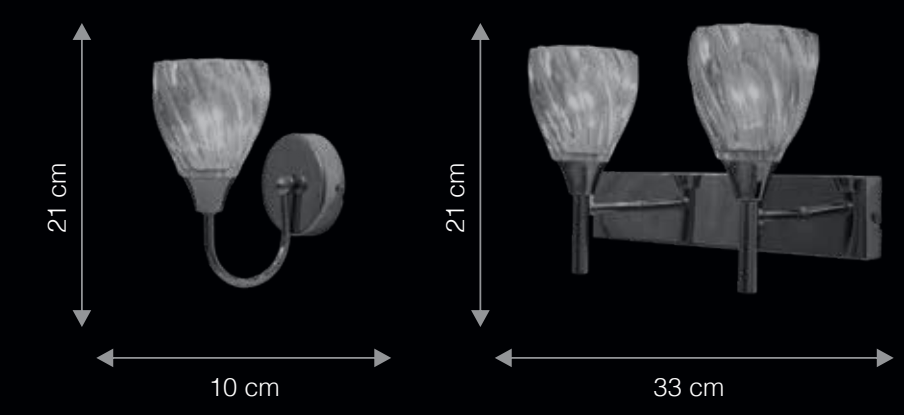

WP14012

CIRCLET

WG1052

Circlet is pronounced as /'sə:kli:t/

The sputnik-style pendant is inspired from celestial bodies and space explorations. Add some modern flair to your interiors with its unique design in glossy gold finish. The range features matching Chandeliers and Wall lights to add harmony to your interiors.

- Abstract Design
- Opal White Shade
- Glossy Golden Finish
- Dimmable Optional*

SMERALDO

Smeraldo is pronounced as /sme'ral.do/

The Smeraldo, inspired by the exceptional beauty of the yellow emerald is undeniably the jewel crown of your palace. The family of lights create a warm ambience and give out light of unparalleled richness. Available in 1 Head and 2 Heads options, the Smeraldo features diffused shades and high quality built.

- Ease of interchangeability of lamps
- Unique Pattern on Illumination
- Corrosion resistant built
- Dimmable Optional*

WP24013

ITEM CODE	TYPE OF LAMP	DIMENSIONS (in cms)	NO. OF LAMPS	FITTING/CAP	RATED WATTAGE	TOTAL WATTAGE
WG1052	SW LED	W10 x H10	1N	G9	1 x 5W	5W
WP14012	SW LED Filament rose gold top	D10 x H21	1N	E14	1 x 40W	40W
WP14013	LED candle Filament / Halogen	D10 x L33	2N	E14	2 x 40W	80W