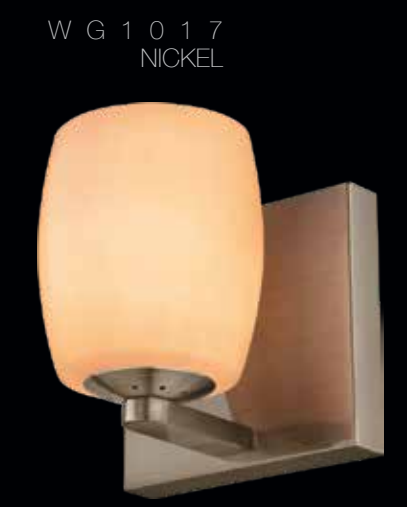

LISTO

W G 1 0 1 5

Listo is pronounced as lee.sto

Modern and trendy the Listo wall lamp is both fashionable and functional. It is elegantly designed with Antique SS Steel finish and features superior quality glass diffuser to minimize glare. Its contemporary design complements a variety of décor styles.

Mouth Blown Glass | Opal Glass Shade | Dimmable*