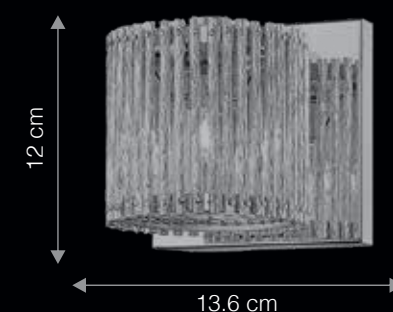

LUMAS

Lumas is pronounced as /'lumɑs/

The Lumas family of lights bring the luminance of shimmering strands of beautiful light. Constructed in brilliant strands of coffee and French gold embellishments, the Lumas adds a dash of sublime beauty to your décor. The pendant with its matching wall light evokes a harmonized effect, to spaces.

Ease of interchangeability of lamps | Unique Pattern on Illumination | Harmonized Design | Dimmable Optional*