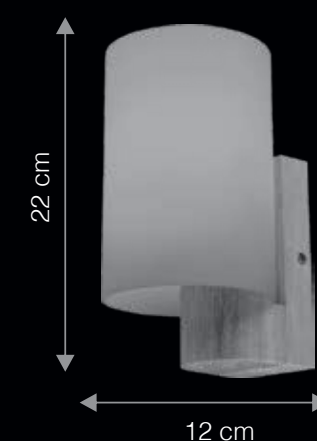

SILOX UNO

Silox Uno is pronounced as si.lock.uno

The Silox Uno wall lights with their glare-free, diffused light, are reminiscent of vintage lanterns bathing a room with a warm, mushy glow. A classic white blown glass lampshade sits atop a sleek natural ashwood base to craft a time-honored wall light that is both beautiful and functional. This TISVA wall light is designed for use with energy-saving light bulbs and best-suited for living spaces or dining rooms with interior decor spanning antique-opulent to modern-minimal.

Ash Wood Base | Blown Glass | Dimmable Optional*