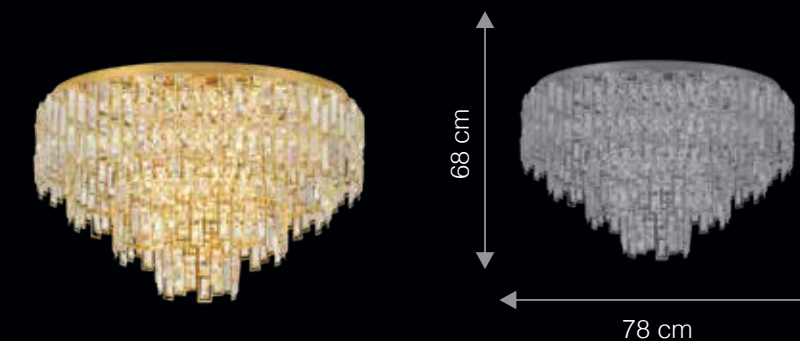

FAMILY OF LIGHT TO MATCH

CP 1 0 2 5 1 E