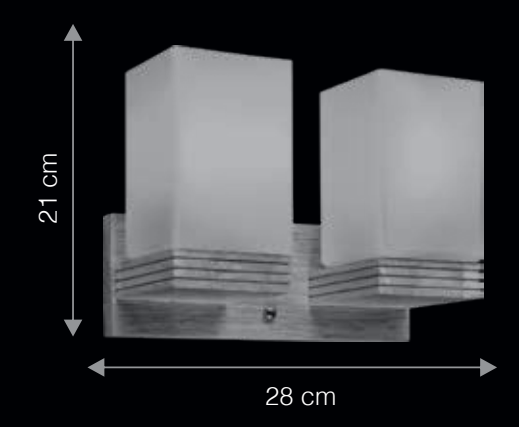

ITEM CODE	TYPE OF LAMP	DIMENSIONS (in cms)	NO. OF LAMPS	FITTING/CAP	RATED WATTAGE	TOTAL WATTAGE
WG1015	40W Halogen	W15 x H16	1N	G9	1 x 40W	40W
WG1016	40W Halogen	W12 x H12	1N	G9	1 x 40W	40W
WG1017	40W Halogen	W12 x H12	1N	G9	1 x 40W	40W
WP2015	60W GLS / 7W LED	W28 x H21	2N	E27	2 x 60W / 7W	120W / 14W
WP1036	60W GLS / 7W LED	W10 x H21	1N	E27	1 x 60W / 7W	60W / 7W

40W Dimmable G9 Halogen lamps included, dimmable when used with rotary lighting dimmers.

Lamps not included | *An optional feature when used with Dimmable LED / GLS lamps and rotary lighting dimmers.

DIMENSIONS: D - DEPTH | W - WIDTH | H - HEIGHT