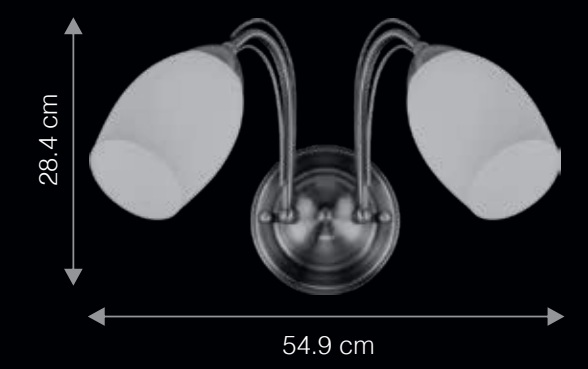

LE TULIPE

WP 2001

Le Tulipe is pronounced as la.tulip

Elegantly designed like the flower, the Le Tulipe wall light by TISVA in antique brass finish features a glass diffuser that minimizes glare, and is designed for energy saving lamps. A complete range of Le Tulipe's harmonized lighting designs are available to do up every room at home.

- Antique Brass Finish
- Harmonized Designs
- Dimmable Optional*