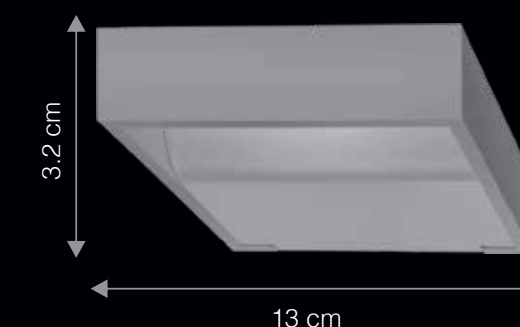

AGALIA

WL1007

Agalia is pronounced as ag.lia

The cool slim & trendy Agalia wall light by TISVA makes every nook and corner seem smug and welcoming its warm glow. It is a highly versatile luminaire featuring an up/down lighter which creates a subtle yet magnificent effect in the surroundings.

Trendy Slim Design | Harmonized Design | In-Built LED