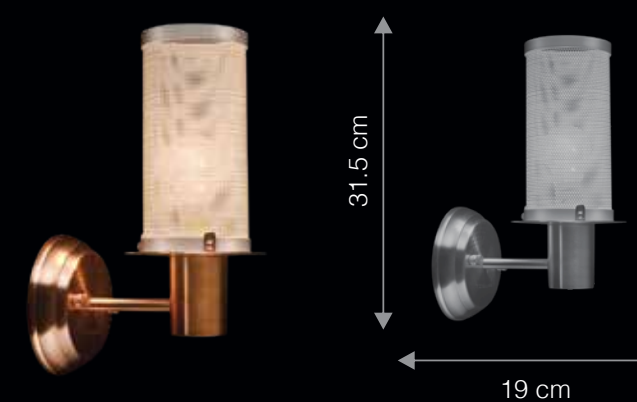

Dimmable
Optional*

Harmonized
Designs

Ease of interchangeability
of Bulbs

Unique Pattern
on Illumination

FAMILY OF LIGHT TO MATCH

W P 1 4 0 1 1

ITEM CODE	TYPE OF LAMP	DIMENSIONS (in cms)	NO. OF LAMP	FITTING/CAP	RATED WATTAGE	TOTAL WATTAGE
WP140169/ WP14011	LED/GLS	W19 x H31.5	1N	E27	1 x 40W/ 9W	40W / 9W