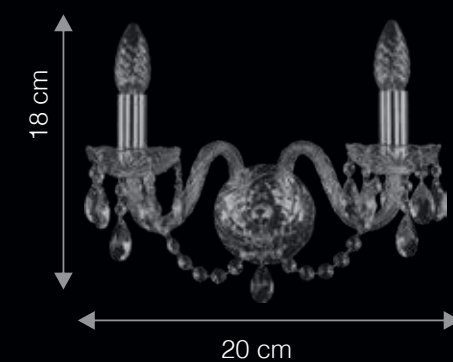

LUCIO

W G 2 0 0 5

Lucio is pronounced as lu.ceo

Gorgeous Wall lamp featuring exquisite K9 crystals the Lucio with its classic design will light up your interiors with delight and grace. Its cut and polished high quality crystals promises to sparkle up its surroundings.

K9 Crystal | Harmonized Designs | Dimmable Optional*