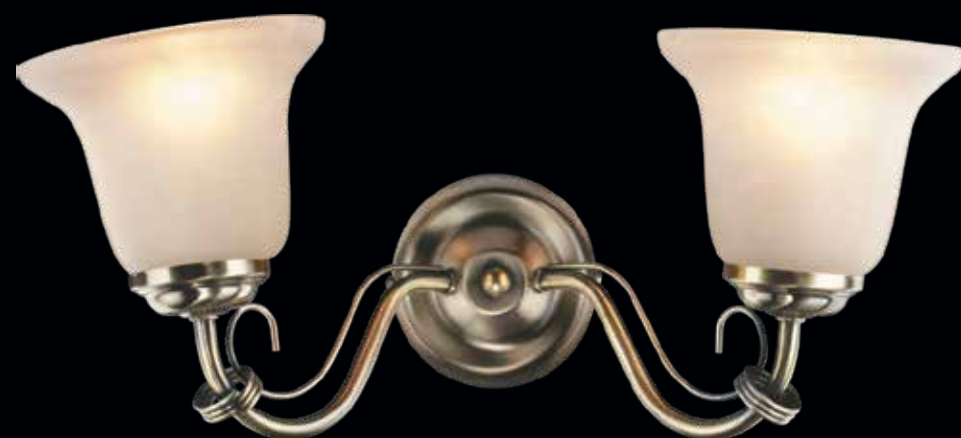

LEANDER

W P 2 0 2 1

Leander is pronounced as lee.an.der

Perfect for styling and sprucing up any room in the house, the contemporary Leander Wall lamp presents an elegant design with antique brass finish. Its superior quality glass diffuser minimizes glare. The lamp is also designed to use energy savings light bulbs.

Antique Brass Finish | Harmonized Designs | Dimmable Optional*

W P 1 0 4 5