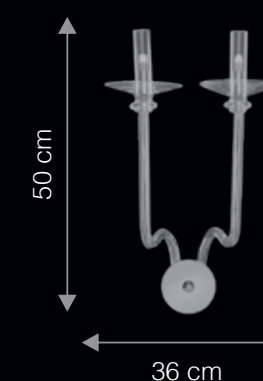

Hand Crafted | Bohemia Glass | Honey & Golden Finish | Dimmable Optional*

ITEM CODE	TYPE OF LAMP	DIMENSIONS (in cms)	NO. OF LAMPS	FITTING/CAP	RATED WATTAGE	TOTAL WATTAGE
WG1068	2.5W LED	W15 x H28	1N	G9	1 x 2.5W	2.5W
WG2067	2.5W LED	W36 x H50	2N	G9	2 x 2.5W	5W