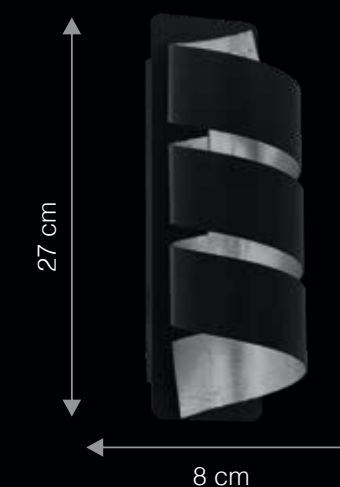

ALAIRE

Pronounced as ahleh-r

An avant-garde design that adds panache to your space. The unique and contemporary shape casts mesmerizing patterns in the room that seeds a sense of exclusivity in it. It further offers the option of dimmability so you can control the intensity of light as per your comfort.

Dimmable Optional*	Harmonized Designs	Ease of interchangeability of Bulbs	Unique Pattern on Illumination