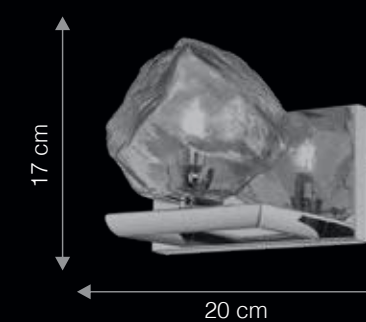

ITEM CODE	TYPE OF LAMP	DIMENSIONS (in cms)	NO. OF LAMPS	FITTING/CAP	RATED WATTAGE	TOTAL WATTAGE
WG2151	40W GLS/ 5W LED	D65 x H45	12N	G9	12 x 5W	60W
WL13323 / WL13322	LED / 33 W Halogen	D 19 x W 20 x H17	1N	G9	1 x 33W	33W