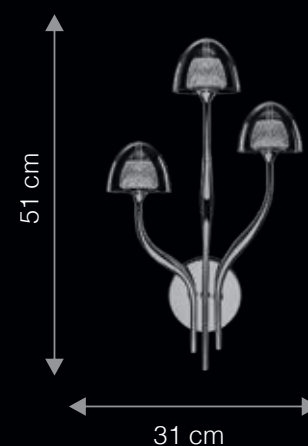

VILTIS

WL3001

Viltis is pronounced as vill.tes

The Wall light from the Vitlis collection features a very versatile design one that be interpreted as Victorian Steam punk, natural mushrooms or royal décor. Its rich diamond glass captivates your mood, while the imbedded technology allows you to control the intensity of light.

In-built LED | Clear PMMA Diffuser | Dimmable*