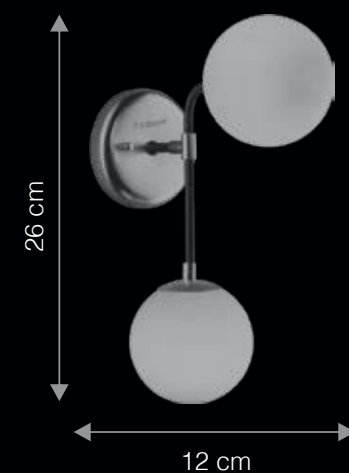

ALLUMER

WG 2020

Allumer is pronounced as a.ly.me

The Allumer Wall light is eye captivating with its two globes of lights illuminating through its superior quality Opal glass. Its metallic gold and black branches add to the wall lamp's charming appeal. High on efficiency the Allumer is designed to use energy saving light bulbs.

Mild Steel With Opal Glass | Glare Free Light | Dimmable Optional*