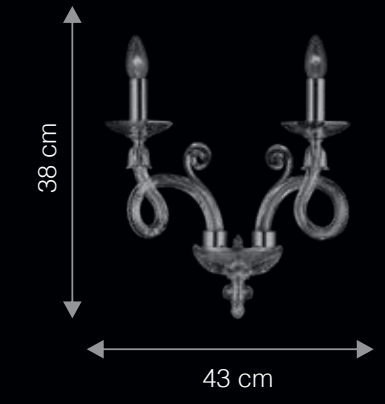

Decorative | Harmonized | Dimmable
Asfour Crystal | Designs | Optional*

W P 1 0 5 2

ITEM CODE	TYPE OF LAMP	DIMENSIONS (in cms)	NO. OF LAMPS	FITTING/CAP	RATED WATTAGE	TOTAL WATTAGE
WP2058	4W LED Filament lamp	W40 x H29	2N	E14	2 x 4W	8W
WP2053	4W LED Filament lamp	W36 x H28	2N	E14	2 x 4W	8W
WP1052	4W LED Filament lamp	D24 x H23	1N	E14	1 x 4W	4W

- Decorative Amber Crystal
- Harmonized Designs
- Dimmable Optional*

W P 1 0 5 5

ITEM CODE	TYPE OF LAMP	DIMENSIONS (in cms)	NO. OF LAMPS	FITTING/CAP	RATED WATTAGE	TOTAL WATTAGE
WP2056	4W LED Filament lamp	W43 x H38	2N	E14	2 x 4W	8W
WP1055	4W LED Filament lamp	W15 x H38	1N	E14	1 x 4W	4W