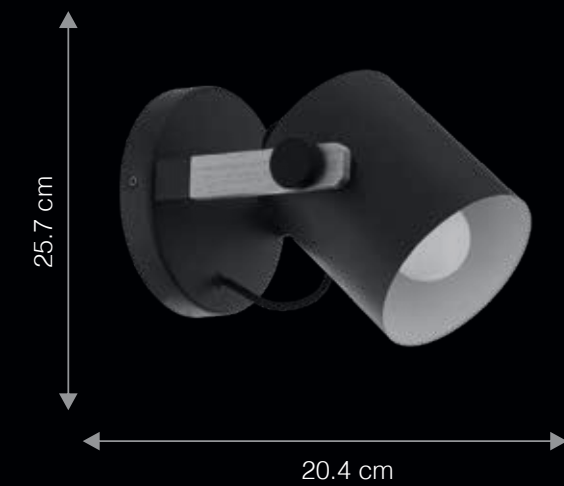

EXTASIS

pronounced as *ex-ta-sis*

Design to capture the attention of all, the elegant Extasis enraptures the eyes of onlookers and bathes your space in class. It has adjustable heads that allow you to create personalised light designs. You can further create a more comfortable ambience by using its dimmability feature with a trailing edge dimmer.

Dimmable | Harmonized | Ease of interchangeability | Accentuation
Optional* | Designs | of Bulbs