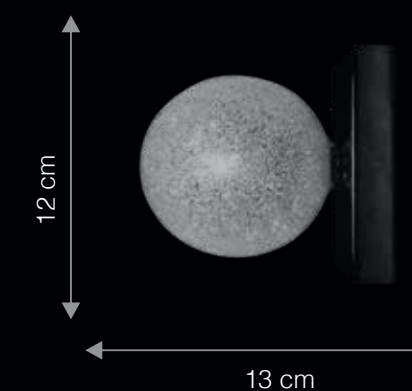

KRISTALA

W L 1 2 8 2 1

Kristala is pronounced as kri-stl-a

Resembling the Crystal ball brilliance, the Kristala brings the magic of light and shadow to your home. The wall light creates enticing patterns on the wall when lit. This other worldly luminaire brings the best of latest technology and old world charm.

Unique Pattern on Illumination | Harmonized Design | Ease of interchangeability of lamps | Dimmable Optional*