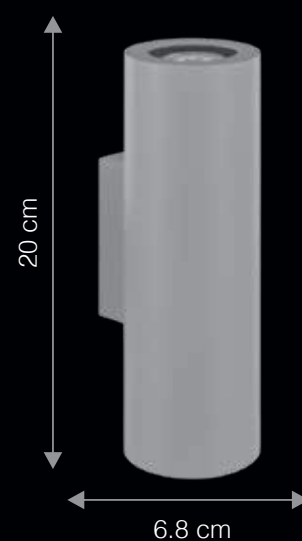

ALTHAEA

WL1001

Althaea is pronounced as al.thaea

The cool, slim and trendy Althaea wall light by TISVA makes every nook and corner seem snug and welcoming its warm glow. This TISVA wall light casts an evenly diffused up and down narrow beam to create a subtle yet magnificent effect in the surroundings.

Trendy Slim Design | Warm Yellow Light | In-built LED