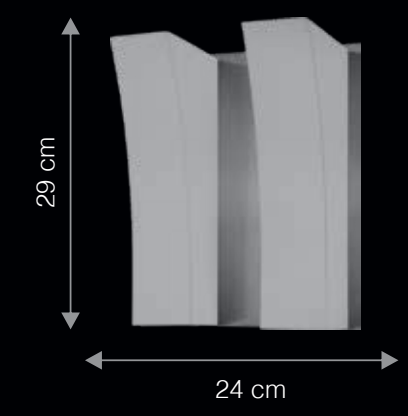

LYNNEA

WP 2010

Lynnea is pronounced as lin.nea

The Lynnea features a linear design with a fusion of matt finish metal and glass. The wall light's Scandinavian name translates into flower, due to the its petal like satin glass finish design. It is also available with a dual-head option.

- Opal Glass With Satin Finish
- Minimized Glare
- Dimmable Optional*