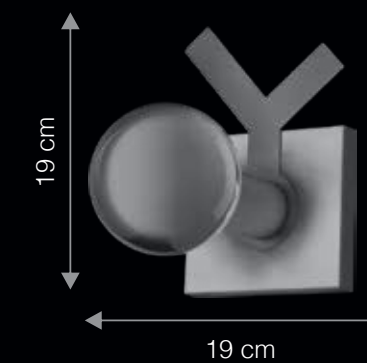

W P 1 0 4 9
GOLDEN