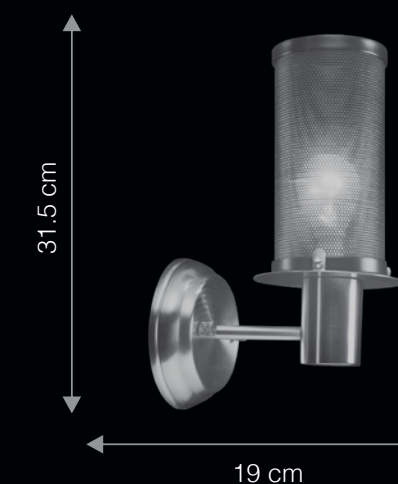

OHNISKO

Pronounced as ['ohnisko]

There is something magical about a kindling fire that calms and comforts our senses. Ohnisko is inspired by the same belief and designed to infuse a sense of comfort and warmth to your ambience. Its uniquely designed lamp shade casts scintillating patterns across your space and creates a welcoming ambience.

Dimmable
Optional*

Harmonized
Designs

Ease of interchangeability
of Bulbs

Unique Pattern
on Illumination