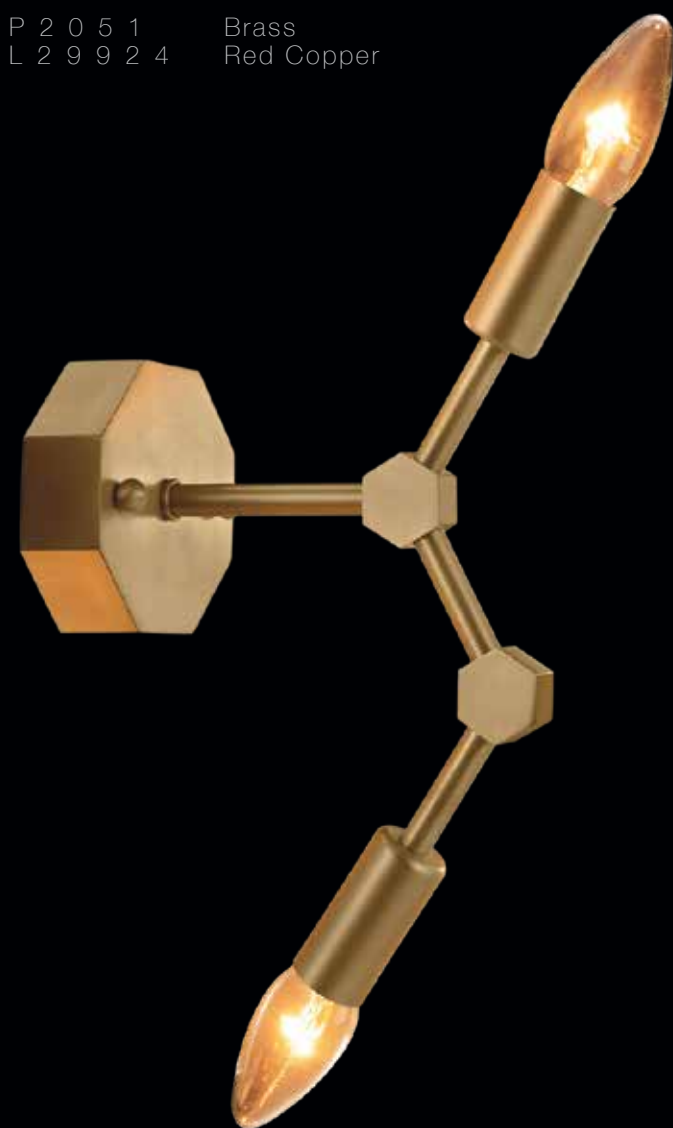

W P 2 0 5 1 Brass
W L 2 9 9 2 4 Red Copper