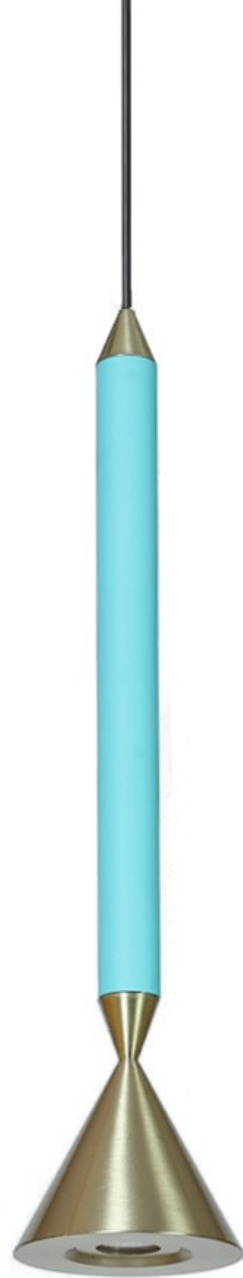

Model No: HL 102
Light Source: LED (CREE)
Power: 6W
Driver: Philips
Finish: Black
Size: 28mm x 325mm
Material: Aluminium & Metal
Colour Temperature: 3000K/ 4000K/ 6000K

Model No: HL 102
Light Source: LED (CREE)
Power: 6W
Driver: Philips
Finish: White
Size: 28mm x 325mm
Material: Aluminium & Metal
Colour Temperature: 3000K/ 4000K/ 6000K

Model No: HL 200
Light Source: LED (CREE)
Power: 10W
Driver: Philips
Finish: Black
Size: 40mm x 225mm
Material: Aluminium
Colour Temperature: 3000K/ 4000K/ 6000K

Model No: HL 202
Light Source: LED (CREE)
Power: 6W
Driver: Philips
Finish: Black
Size: 50mm x 300mm
Material: Aluminium
Colour Temperature: 3000K/ 4000K/ 6000K

Model No: HL 202
Light Source: LED (CREE)
Power: 6W
Driver: Philips
Finish: White
Size: 50mm x 300mm
Material: Aluminium
Colour Temperature: 3000K/ 4000K/ 6000K

Model No: HL 250
Light Source: LED (CREE)
Power: 6W
Driver: Philips
Finish: Black & Brass Antique
Size: 50mm x 225mm
Material: Aluminium
Colour Temperature: 3000K/ 4000K/ 6000K

Model No: HL 250 (SET- 3)
Light Source: LED (CREE)
Power: 15W
Driver: Fulham
Finish: Black & Brass Antique
Size: 450mm x 50mm
Material: Aluminium
Colour Temperature: 3000K/ 4000K/ 6000K

Model No: HL 250 (SET- 3)
Light Source: LED (CREE)
Power: 15W
Driver: Fulham
Finish: White & Copper Antique
Size: 450mm x 50mm
Material: Aluminium
Colour Temperature: 3000K/ 4000K/ 6000K