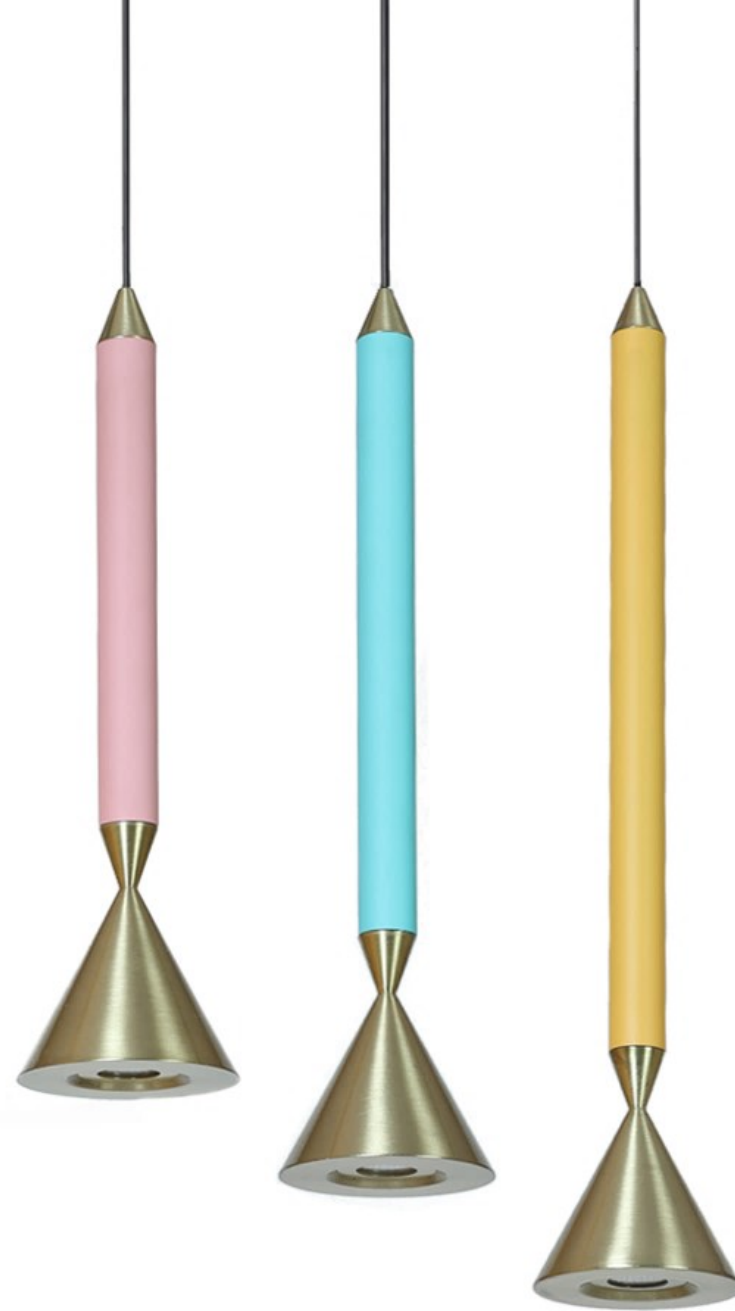

Model No: HL 275 (SET- 3)
Light Source: LED (CREE)
Power: 15W
Driver: Fulham
Finish: Colourful
Size: 450mm x 50 mm
Material: Aluminium
Colour Temperture: 3000K/ 4000K/ 6000K