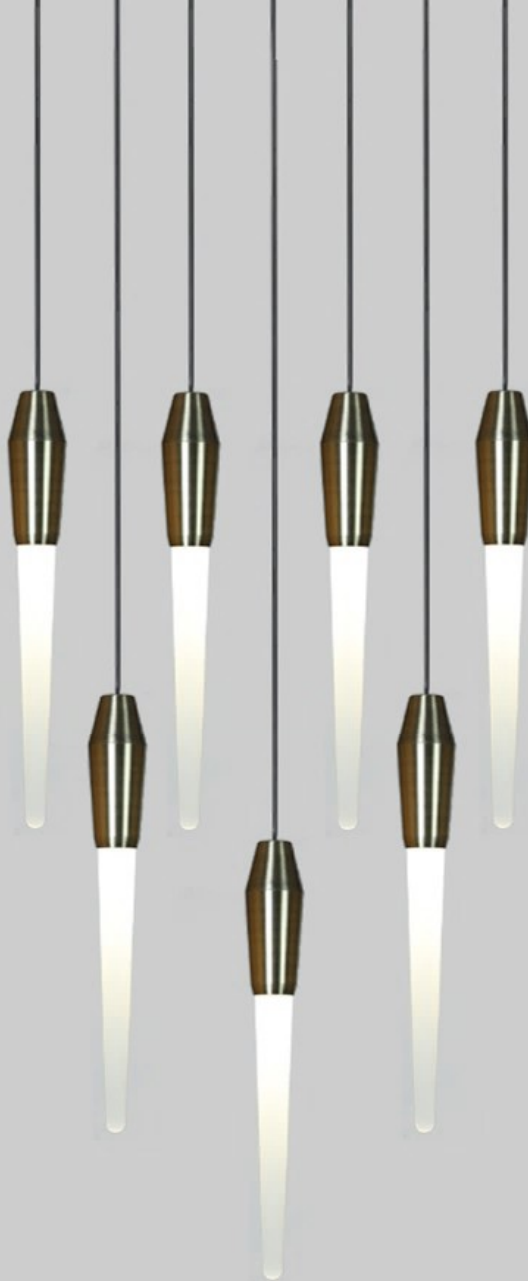

Model No: HL 333 (SET- 7)
Light Source: LED (CREE)
Power: 30W
Driver: Osram
Finish: Brass Antique
Size: 335mm (Base)
Material: Aluminium & Acrylic
Colour Temperature: 3000K/ 4000K/ 6000K