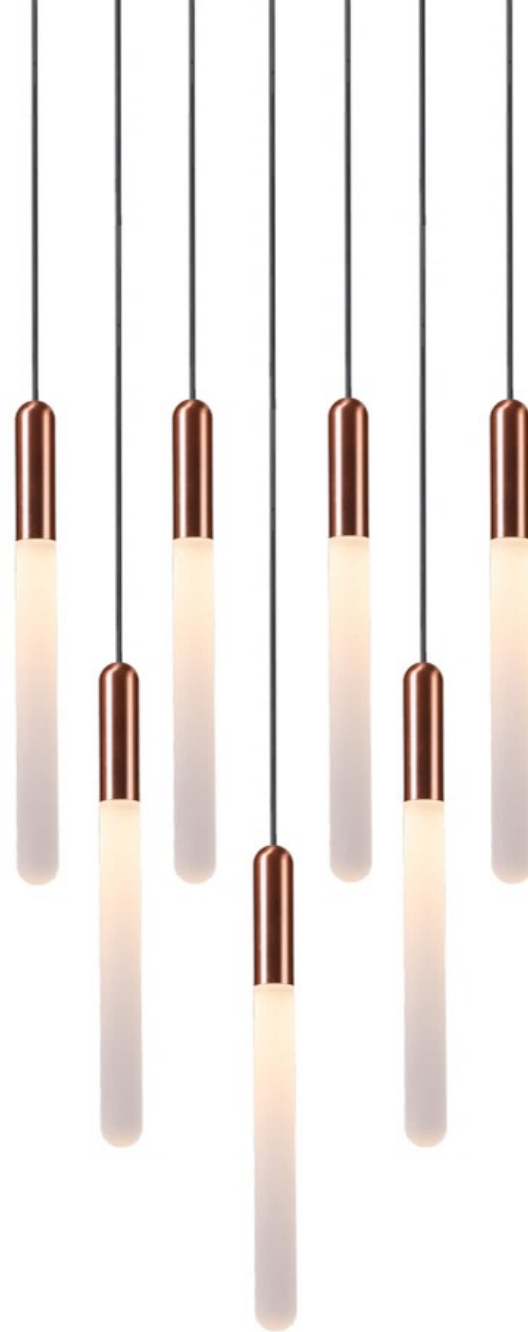

Model No: HL 325 (SET- 7)
Light Source: LED (CREE)
Power: 25W
Driver: Osram
Finish: Matt Copper
Size: 335 mm (Base)
Material: Aluminium & Acrylic
Colour Temperature: 3000K/ 4000K/ 6000K