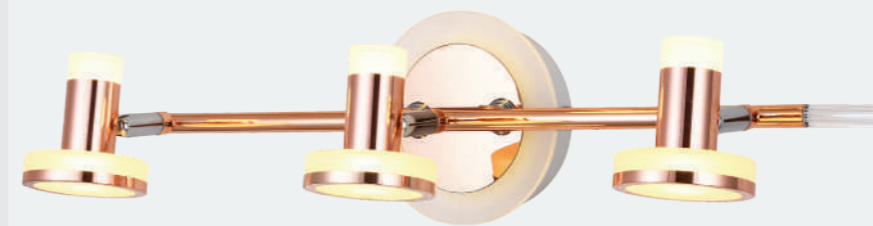

Model No.	AW-02-007
Color	Amber
Size	H-16" W-4"
Lamp Type	E27
Spare Glass (cost)	
M.R.P	

Model No.	AW-02-008
Color	Smoke
Size	H-16" W-4"
Lamp Type	E27
Spare Glass (cost)	
M.R.P	

Model No.	AM-02-029
Color	Rose Gold
Size	H-13" L-2"
Lamp Type	3 IN 1 12W
Spare Glass (cost)	
M.R.P	

Model No.	AM-02-013
Color	Rose Gold
Size	H-11" L-5"
Lamp Type	WW 6W
Spare Glass (cost)	
M.R.P	

Model No.	AM-02-014
Color	Rose Gold
Size	H-13" L-5"
Lamp Type	WW 12W
Spare Glass (cost)	
M.R.P	

Model No.	AM-02-015
Color	Rose Gold
Size	H-21" L-5"
Lamp Type	WW 18W
Spare Glass (cost)	
M.R.P	