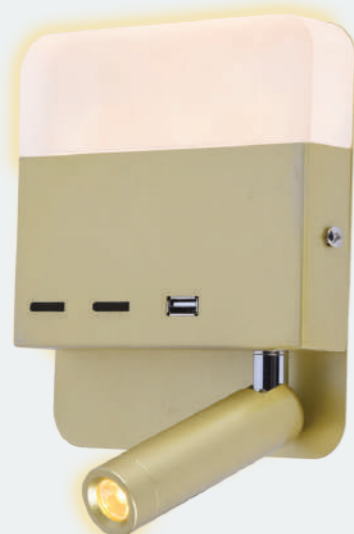

Model No.	BK-03-011
Color	Gold
Size	H-6" L-6"
Lamp Type	WW 3W+7W+USB
Spare Glass (cost)	
M.R.P