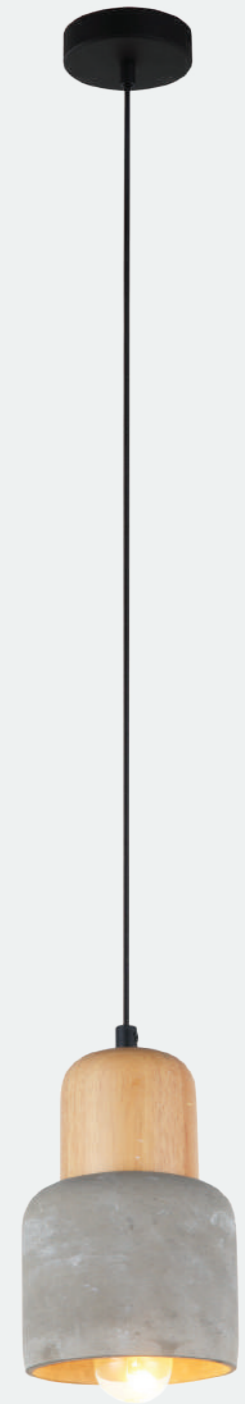

G9

Model No.	KL-01-083
Color	Gold+Milky White
Size	H-18" W-12"
Lamp Type	G9
Spare Glass (cost)	
M.R.P	

Model No.	KL-01-090
Color	Antique Brass
Size	H-9" D-6"
Lamp Type	G9x3
Spare Glass (cost)	
M.R.P	

Model No.	KL-01-006
Color	Antique Brass
Size	L-12" H-15"
Lamp Type	G9x2
Spare Glass (cost)	
M.R.P	