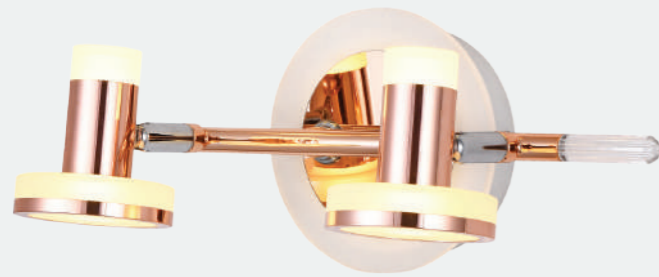

Model No.	AW-02-007
Color	Amber
Size	H-16" W-4"
Lamp Type	E27
Spare Glass (cost)	
M.R.P	

Model No.	AW-02-008
Color	Smoke
Size	H-16" W-4"
Lamp Type	E27
Spare Glass (cost)	
M.R.P	

Model No.	AM-02-029
Color	Rose Gold
Size	H-13" L-2"
Lamp Type	3 IN 1 12W
Spare Glass (cost)	
M.R.P	

Model No.	AM-02-013
Color	Rose Gold
Size	H-11" L-5"
Lamp Type	WW 6W
Spare Glass (cost)	
M.R.P	

Model No.	AM-02-014
Color	Rose Gold
Size	H-13" L-5"
Lamp Type	WW 12W
Spare Glass (cost)	
M.R.P	

Model No.	AM-02-015
Color	Rose Gold
Size	H-21" L-5"
Lamp Type	WW 18W
Spare Glass (cost)	
M.R.P	