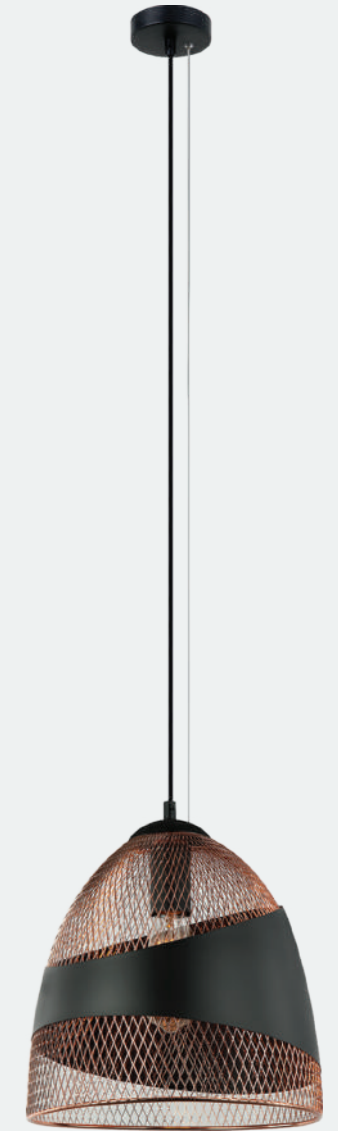

Model No.	KL-01-052
Color	Brass+Milky White
Size	L-8" H-16"
Lamp Type	E27
Spare Glass (cost)	
M.R.P	

Model No.	KL-01-061
Color	Rosegold
Size	H-12" D-4"
Lamp Type	G9
Spare Glass (cost)	
M.R.P	

Model No.	KL-01-060
Color	Grey
Size	H-12" D-4"
Lamp Type	G9
Spare Glass (cost)	
M.R.P	

Model No.	KL-01-062
Color	Gold
Size	H-12" D-4"
Lamp Type	G9
Spare Glass (cost)	
M.R.P	

Model No.	KL-01-067
Color	Black+Gold
Size	H-10" D-16"
Lamp Type	E27
Spare Glass (cost)	
M.R.P	

Model No.	KL-01-069
Color	Black+Rose Gold
Size	H-10" D-16"
Lamp Type	E27
Spare Glass (cost)	
M.R.P	

Model No.	KL-01-064
Color	Copper+Black
Size	L-12" H-13"
Lamp Type	E27
Spare Glass (cost)	
M.R.P	

Model No.	KL-01-066
Color	Black+Champ.
Size	L-12" H-13"
Lamp Type	E27
Spare Glass (cost)	
M.R.P	

Model No.	KL-01-068
Color	Copper+Black
Size	L-12" H-13"
Lamp Type	E27
Spare Glass (cost)	
M.R.P	