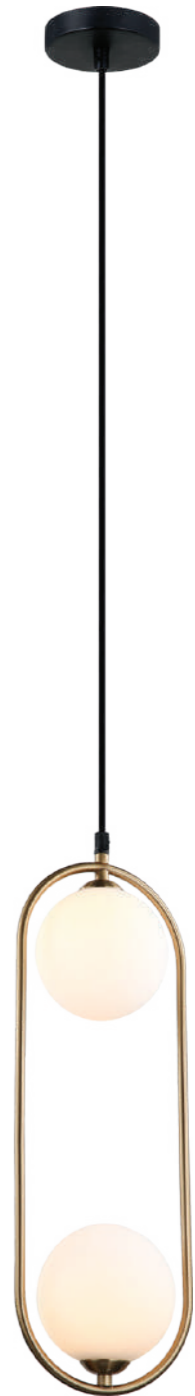

DESIGN CATALOGUE 2022

CHAPTER-1

Model No.	BS-03-001
Color	White
Size	L-7" H-14"
Lamp Type	
Spare Glass (cost)	
M.R.P	

Model No.	BS-03-002
Color	White
Size	L-5" H-14"
Lamp Type	
Spare Glass (cost)	
M.R.P	

Model No.	KL-01-033
Color	Black+Gold
Size	L-9" H-14"
Lamp Type	E27
Spare Glass (cost)	
M.R.P	

Model No.	KL-01-040
Color	Black
Size	L-24" H-10"
Lamp Type	E27
Spare Glass (cost)	
M.R.P	

Model No.	KL-01-039
Color	Gold
Size	L-17" H-15"
Lamp Type	G9x3
Spare Glass (cost)	
M.R.P	

Model No.	KL-01-070
Color	Brass
Size	L-10" H-15"
Lamp Type	E27
Spare Glass (cost)	
M.R.P	

Model No.	KL-01-071
Color	Brass
Size	L-8" H-14"
Lamp Type	E27
Spare Glass (cost)	
M.R.P	

Model No.	KL-01-042
Color	Gold
Size	D-5" H-12"
Lamp Type	G9
Spare Glass (cost)	
M.R.P	

Model No.	KL-01-046
Color	Gold
Size	D-8" H-14"
Lamp Type	E27
Spare Glass (cost)	
M.R.P	

Model No.	KL-01-018
Color	Anitque Brass
Size	L-7" H-17"
Lamp Type	G9
Spare Glass (cost)	
M.R.P	

Model No.	KL-01-019
Color	Anitque Brass
Size	L-7" H-20"
Lamp Type	G9x2
Spare Glass (cost)	
M.R.P	