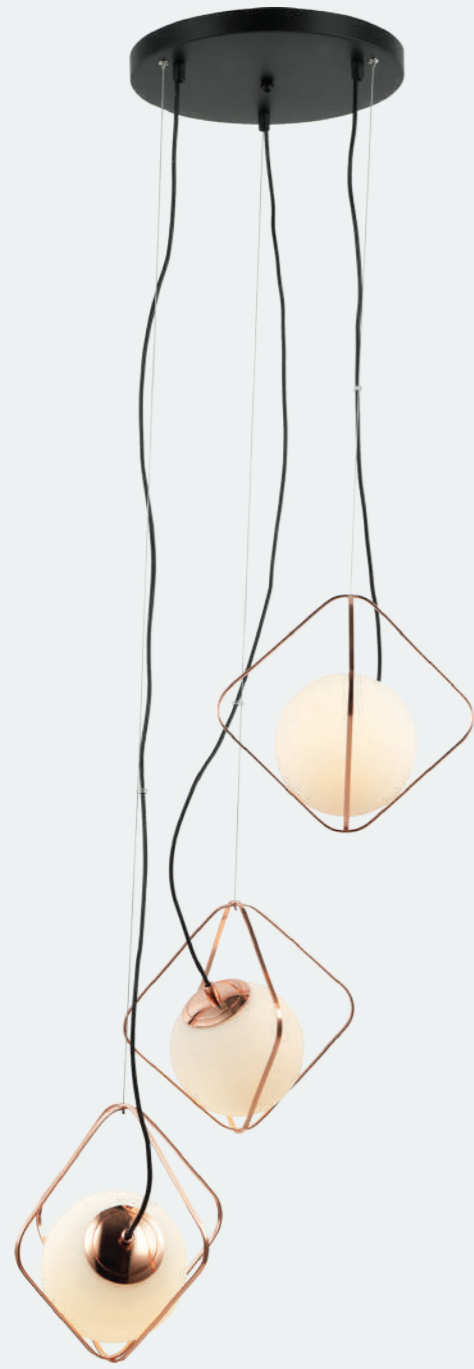

Model No.	KL-01-052
Color	Brass+Milky White
Size	L-8" H-16"
Lamp Type	E27
Spare Glass (cost)	
M.R.P	

Model No.	KL-01-061
Color	Rosegold
Size	H-12" D-4"
Lamp Type	G9
Spare Glass (cost)	
M.R.P	

Model No.	KL-01-060
Color	Grey
Size	H-12" D-4"
Lamp Type	G9
Spare Glass (cost)	
M.R.P	

Model No.	KL-01-062
Color	Gold
Size	H-12" D-4"
Lamp Type	G9
Spare Glass (cost)	
M.R.P	

Model No.	KL-01-067
Color	Black+Gold
Size	H-10" D-16"
Lamp Type	E27
Spare Glass (cost)	
M.R.P	

Model No.	KL-01-069
Color	Black+Rose Gold
Size	H-10" D-16"
Lamp Type	E27
Spare Glass (cost)	
M.R.P	

Model No.	KL-01-064
Color	Copper+Black
Size	L-12" H-13"
Lamp Type	E27
Spare Glass (cost)	
M.R.P	

Model No.	KL-01-066
Color	Black+Champ.
Size	L-12" H-13"
Lamp Type	E27
Spare Glass (cost)	
M.R.P	

Model No.	KL-01-068
Color	Copper+Black
Size	L-12" H-13"
Lamp Type	E27
Spare Glass (cost)	
M.R.P	