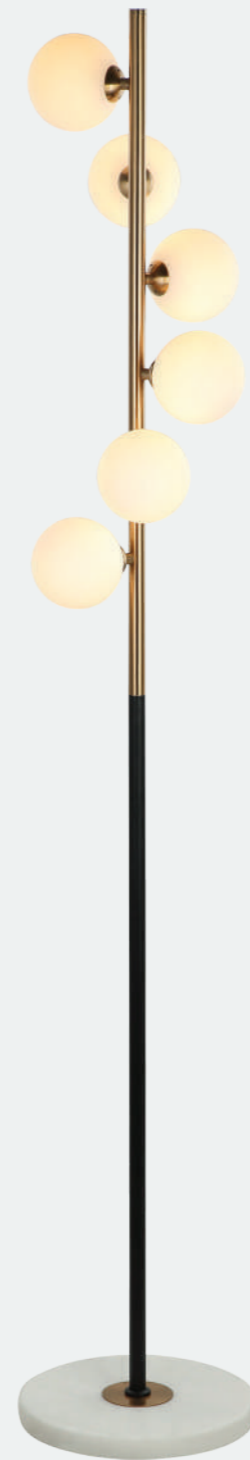

DESIGN CATALOGUE 2022

CHAPTER-1

Model No.	BS-03-001
Color	White
Size	L-7" H-14"
Lamp Type	
Spare Glass (cost)	
M.R.P	

Model No.	BS-03-002
Color	White
Size	L-5" H-14"
Lamp Type	
Spare Glass (cost)	
M.R.P	

Model No.	KL-01-001
Color	Champ.+Black
Size	L-40" H-11"
Lamp Type	G9x5
Spare Glass (cost)	
M.R.P	

Model No.	KL-01-002
Color	Champ.+Black
Size	L-10" H-60"
Lamp Type	G9x3
Spare Glass (cost)	
M.R.P	

Model No.	KL-01-059
Color	Champ.+Black
Size	L-10" H-24"
Lamp Type	G9x3
Spare Glass (cost)	
M.R.P	

Model No.	KL-01-004
Color	Copper
Size	L-10" H-60"
Lamp Type	G9x3
Spare Glass (cost)	
M.R.P	

Model No.	KL-01-094
Color	Milky White
Size	H-62" W-12"
Lamp Type	G9x6
Spare Glass (cost)	
M.R.P	

Model No.	KL-01-005
Color	Milky White
Size	H-30" W-12"
Lamp Type	G9x6
Spare Glass (cost)	
M.R.P	

Model No.	KL-01-092
Color	Antique Brass
Size	H-18"D-10"
Lamp Type	G9x3
Spare Glass (cost)	
M.R.P	

Model No.	KL-01-055
Color	Brass+Clear
Size	L-3" H-14"
Lamp Type	G9
Spare Glass (cost)	
M.R.P	

Model No.	KL-01-108
Color	Brass+Black
Size	L-8" H-9"
Lamp Type	E27
Spare Glass (cost)	
M.R.P	