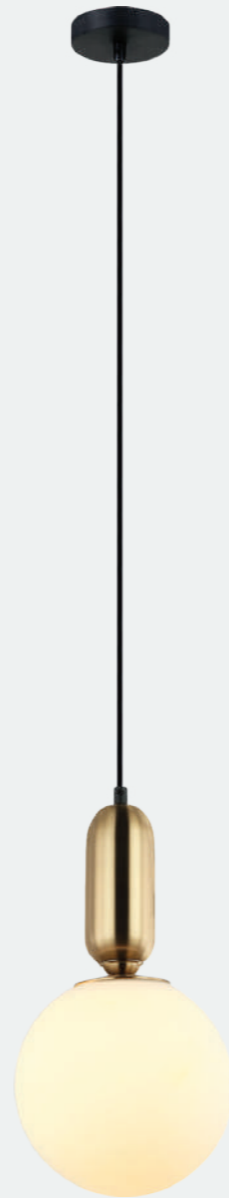

Model No.	KL-01-052
Color	Brass+Milky White
Size	L-8" H-16"
Lamp Type	E27
Spare Glass (cost)	
M.R.P