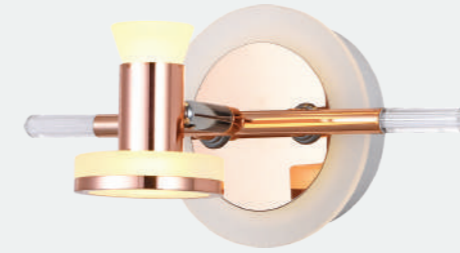

Model No.	AM-02-013
Color	Rose Gold
Size	H-11" L-5"
Lamp Type	WW 6W
Spare Glass (cost)	
M.R.P