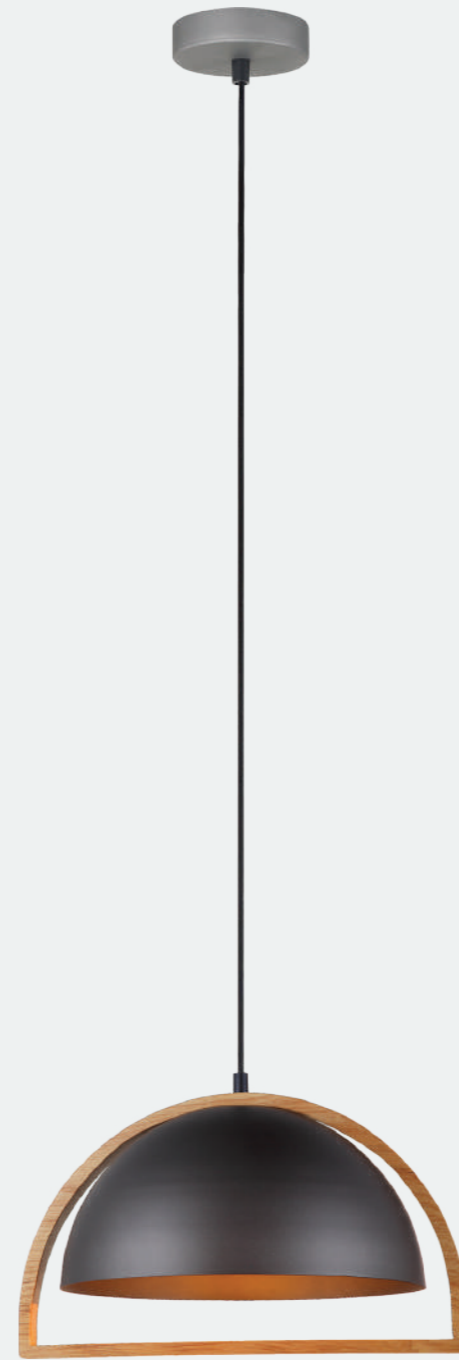

Model No.	KL-01-064
Color	Copper+Black
Size	L-12" H-13"
Lamp Type	E27
Spare Glass (cost)	
M.R.P	

Model No.	KL-01-066
Color	Black+Champ.
Size	L-12" H-13"
Lamp Type	E27
Spare Glass (cost)	
M.R.P	

Model No.	KL-01-068
Color	Copper+Black
Size	L-12" H-13"
Lamp Type	E27
Spare Glass (cost)	
M.R.P	

Model No.	KL-01-047
Color	Rose Gold
Size	D-10"each
Lamp Type	E27x3
Spare Glass (cost)	
M.R.P	

Model No.	KL-01-077
Color	Black+Rose Gold
Size	L-5" H-12"
Lamp Type	E27x3
Spare Glass (cost)	
M.R.P	

Model No.	KL-01-032
Color	Black+Gold
Size	L-15" H-10"
Lamp Type	E27
Spare Glass (cost)	
M.R.P	