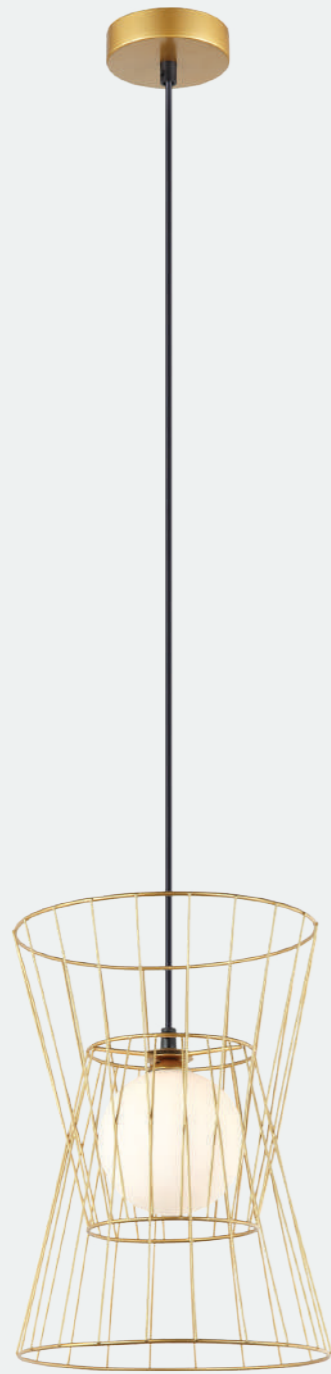

Model No.	KL-01-020
Color	Black+Smoke
Size	L-40" H-13"
Lamp Type	E27x6
Spare Glass (cost)	
M.R.P	

Model No.	KL-01-021
Color	Brass+Amber
Size	L-40" H-13"
Lamp Type	E27x6
Spare Glass (cost)	
M.R.P	

Model No.	KL-01-025
Color	Black+Smoke
Size	H-14" W-36"
Lamp Type	E27x4
Spare Glass (cost)	
M.R.P	

Model No.	KL-01-026
Color	Brass+Amber
Size	H-14" W-36"
Lamp Type	E27x4
Spare Glass (cost)	
M.R.P	

Model No.	KL-01-049
Color	Smoke
Size	L-6" H-8"
Lamp Type	E27
Spare Glass (cost)	
M.R.P	

Model No.	KL-01-050
Color	Amber
Size	L-6" H-8"
Lamp Type	E27
Spare Glass (cost)	
M.R.P	

G9

Model No.	KL-01-083
Color	Gold+Milky White
Size	H-18" W-12"
Lamp Type	G9
Spare Glass (cost)	
M.R.P	

Model No.	KL-01-090
Color	Antique Brass
Size	H-9" D-6"
Lamp Type	G9x3
Spare Glass (cost)	
M.R.P	

Model No.	KL-01-006
Color	Antique Brass
Size	L-12" H-15"
Lamp Type	G9x2
Spare Glass (cost)	
M.R.P	

Model No.	KL-01-079
Color	Concrete+Wood
Size	H-9" D-5"
Lamp Type	E27
Spare Glass (cost)	
M.R.P	

Model No.	KL-04-143
Color	Smoke+Black
Size	H-5" L-34"
Lamp Type	E27x3
Spare Glass (cost)	
M.R.P	

Model No.	KL-04-144
Color	Black+Brass
Size	H-5" L-29"
Lamp Type	Gu10x4
Spare Glass (cost)	
M.R.P	