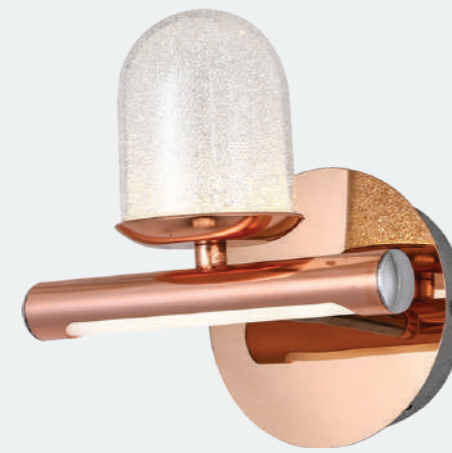

Model No.	AM-02-034
Color	Brown
Size	L-23" H-4"
Lamp Type	3 IN 1
Spare Glass (cost)	
M.R.P	

Model No.	AM-02-035
Color	Brown
Size	L-16" H-4"
Lamp Type	3 IN 1
Spare Glass (cost)	
M.R.P	

Model No.	AM-02-036
Color	Brown
Size	L-23" H-4"
Lamp Type	3 IN 1
Spare Glass (cost)	
M.R.P	

Model No.	AM-02-059
Color	Rose Gold
Size	H-7" L-5"
Lamp Type	3 IN 1 10W
Spare Glass (cost)	
M.R.P	

Model No.	AM-02-063
Color	Rose Gold
Size	H-7" L-8"
Lamp Type	3 IN 1 10W
Spare Glass (cost)	
M.R.P	

Model No.	AM-02-060
Color	Rose Gold
Size	H-7" L-14"
Lamp Type	3 IN 1 20W
Spare Glass (cost)	
M.R.P	

Model No.	AM-02-062
Color	Rose Gold
Size	H-12" L-4"
Lamp Type	WW 10W
Spare Glass (cost)	
M.R.P	

Model No.	AM-02-055
Color	Rose Gold
Size	H-7" L-8"
Lamp Type	WW 10W
Spare Glass (cost)	
M.R.P	

Model No.	AO-02-006
Color	White + Black
Size	H-10" W-15"
Lamp Type	WW 10W
Spare Glass (cost)	
M.R.P	