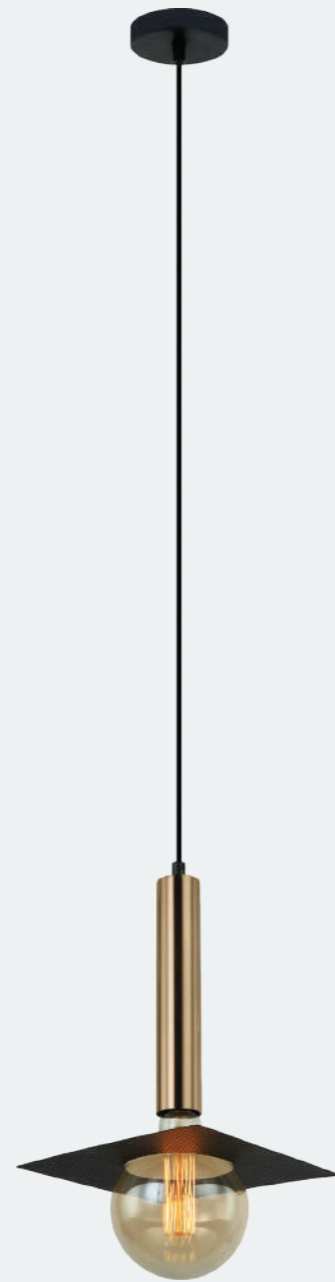

DESIGN CATALOGUE 2022

CHAPTER-1

Model No.	BS-03-001
Color	White
Size	L-7" H-14"
Lamp Type	
Spare Glass (cost)	
M.R.P	

Model No.	BS-03-002
Color	White
Size	L-5" H-14"
Lamp Type	
Spare Glass (cost)	
M.R.P	

Model No.	KL-01-001
Color	Champ.+Black
Size	L-40" H-11"
Lamp Type	G9x5
Spare Glass (cost)	
M.R.P	

Model No.	KL-01-002
Color	Champ.+Black
Size	L-10" H-60"
Lamp Type	G9x3
Spare Glass (cost)	
M.R.P	

Model No.	KL-01-059
Color	Champ.+Black
Size	L-10" H-24"
Lamp Type	G9x3
Spare Glass (cost)	
M.R.P	

Model No.	KL-01-004
Color	Copper
Size	L-10" H-60"
Lamp Type	G9x3
Spare Glass (cost)	
M.R.P	

Model No.	KL-01-094
Color	Milky White
Size	H-62" W-12"
Lamp Type	G9x6
Spare Glass (cost)	
M.R.P	

Model No.	KL-01-005
Color	Milky White
Size	H-30" W-12"
Lamp Type	G9x6
Spare Glass (cost)	
M.R.P	

Model No.	KL-01-092
Color	Antique Brass
Size	H-18"D-10"
Lamp Type	G9x3
Spare Glass (cost)	
M.R.P	

Model No.	KL-01-055
Color	Brass+Clear
Size	L-3" H-14"
Lamp Type	G9
Spare Glass (cost)	
M.R.P	

Model No.	KL-01-108
Color	Brass+Black
Size	L-8" H-9"
Lamp Type	E27
Spare Glass (cost)	
M.R.P	