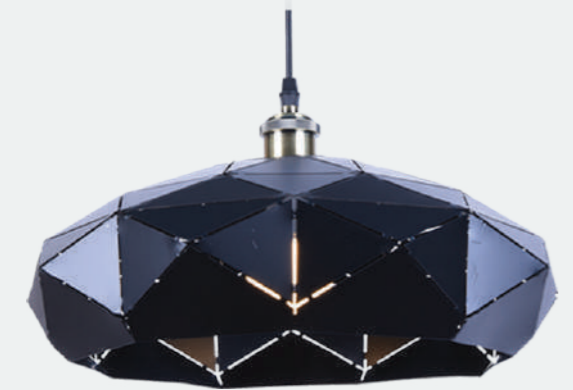

Model No.	WX-03-043
Color	Black
Size	D-16"
Lamp Type	E27
Spare Glass (cost)	
M.R.P