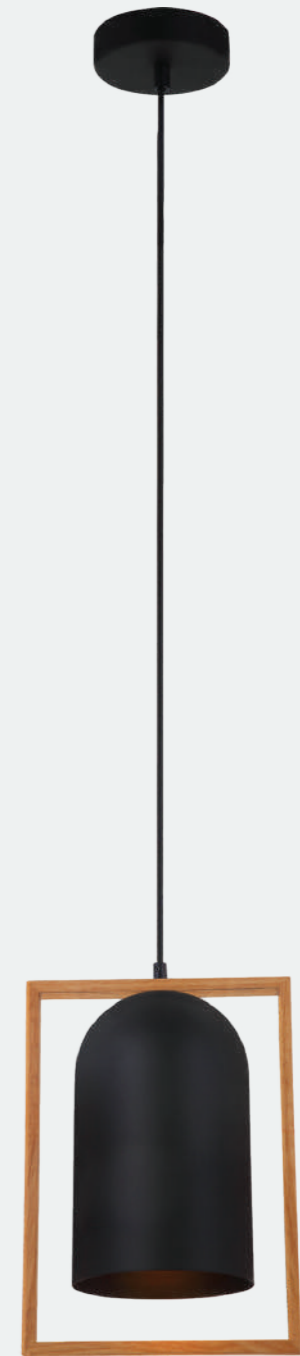

Model No.	KL-01-033
Color	Black+Gold
Size	L-9" H-14"
Lamp Type	E27
Spare Glass (cost)	
M.R.P