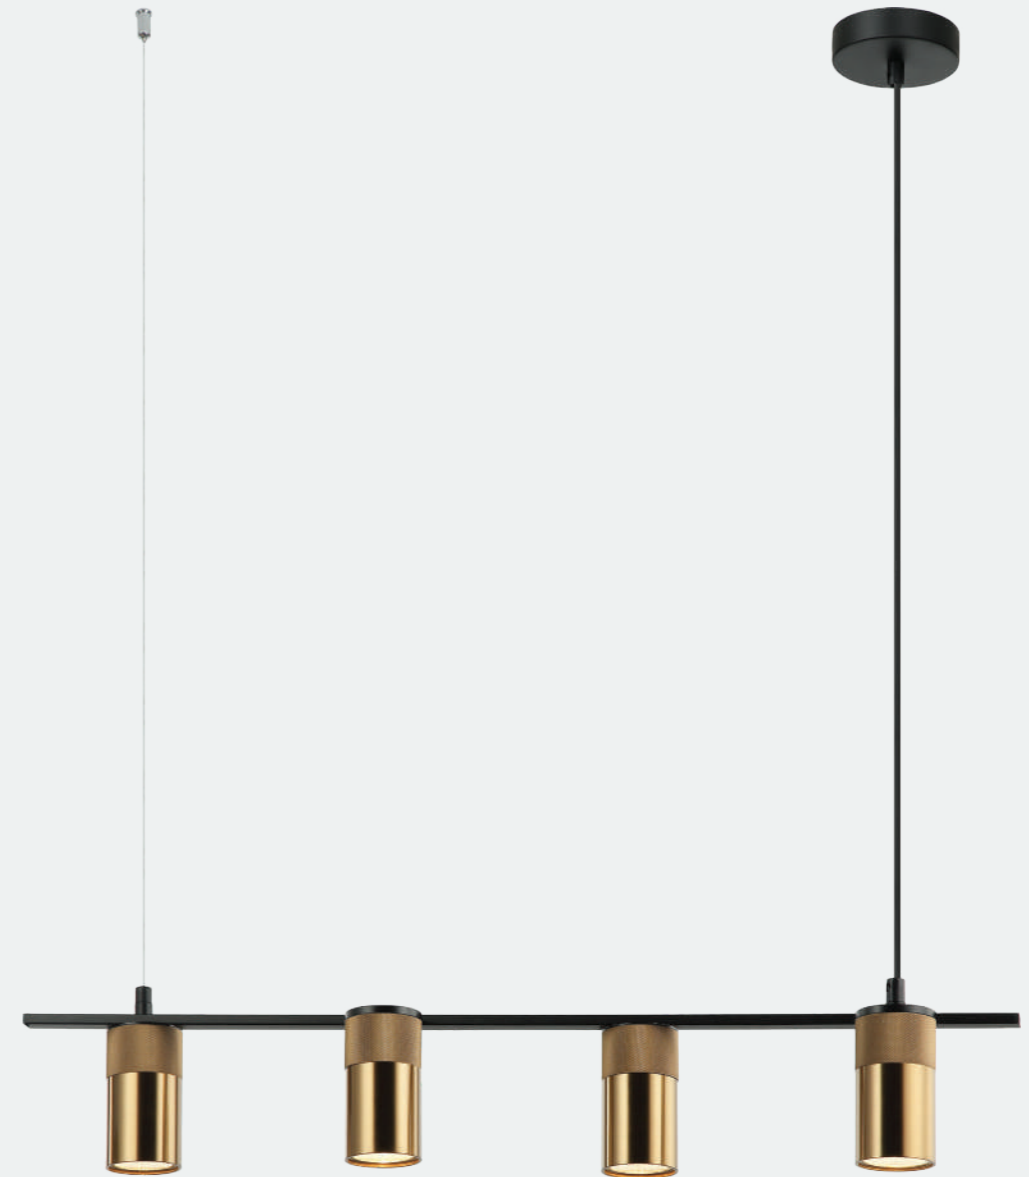

Model No.	KL-04-146
Color	Brass
Size	H-5" L-29"
Lamp Type	Gu10x4
Spare Glass (cost)	
M.R.P