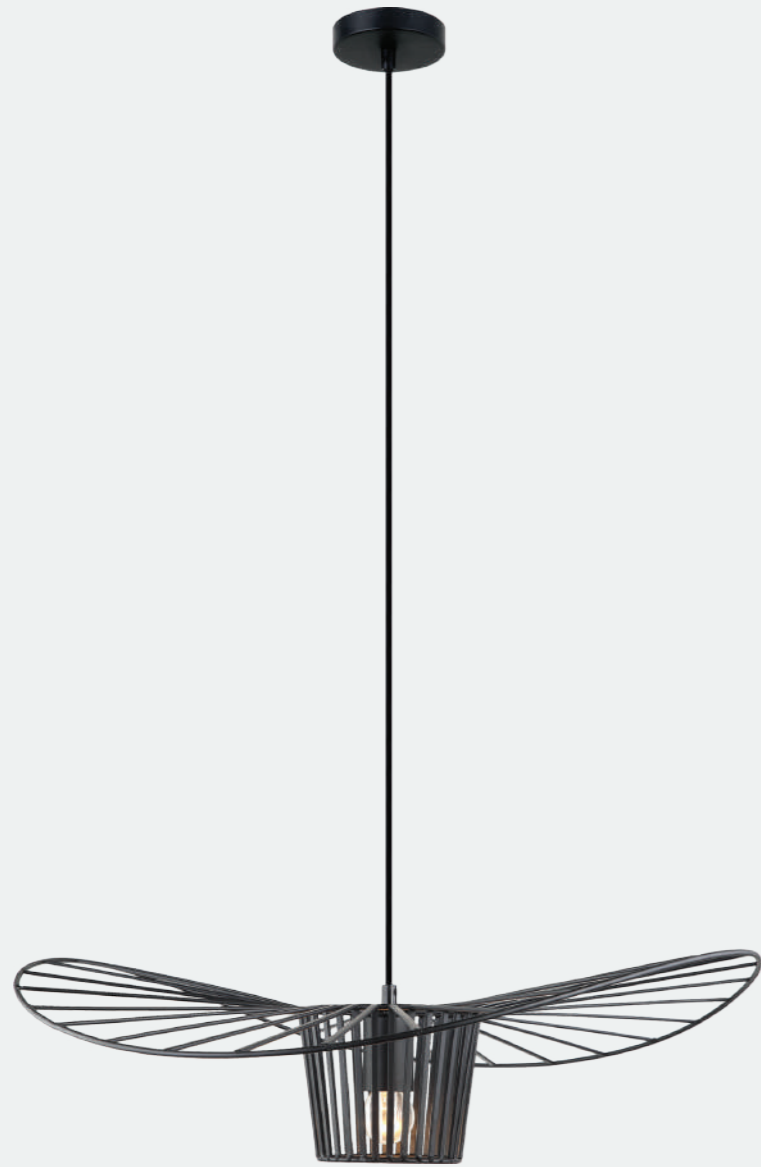

Model No.	KL-01-040
Color	Black
Size	L-24" H-10"
Lamp Type	E27
Spare Glass (cost)	
M.R.P