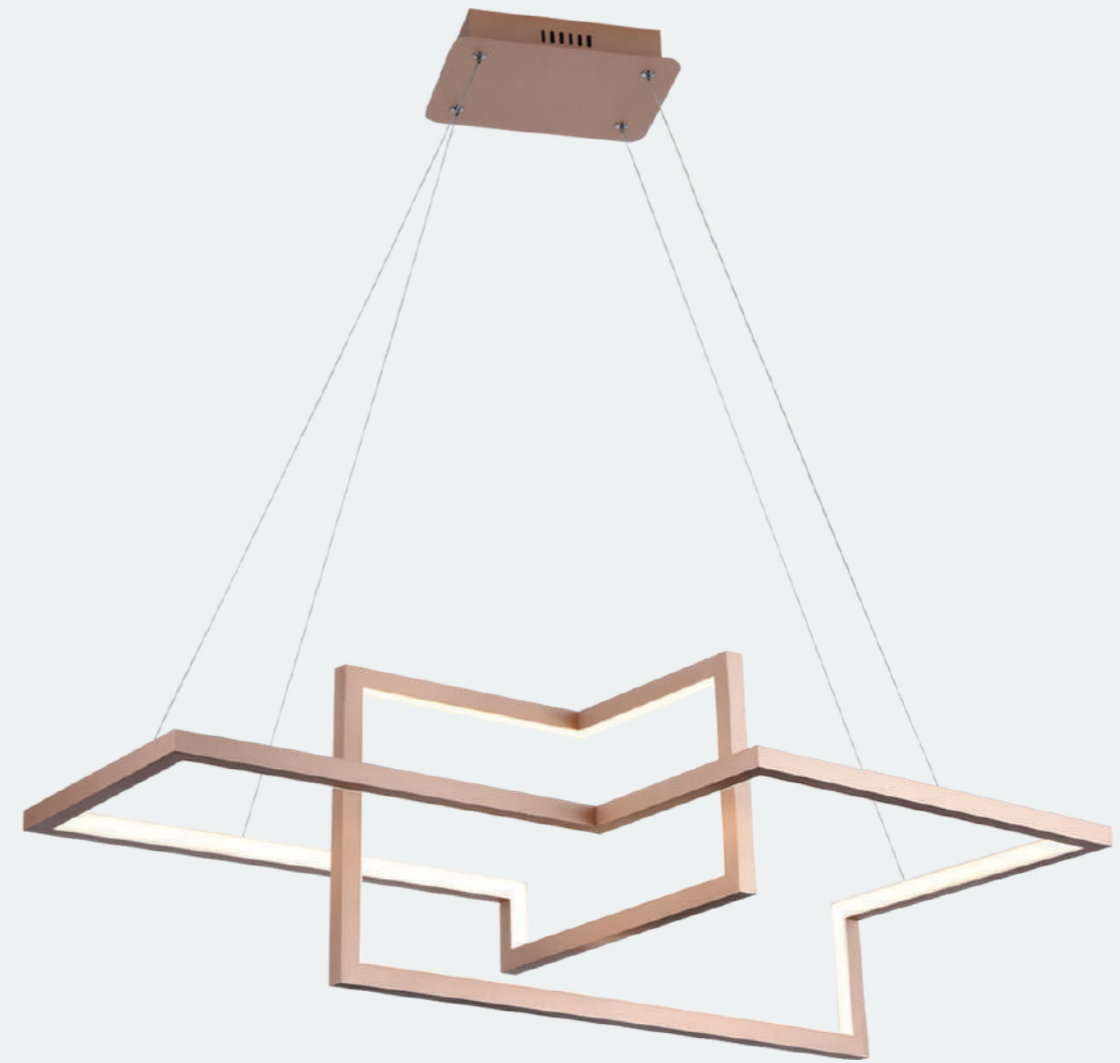

Model No.	BE-03-005
Color	Rosegold
Size	H-12" L-10"
Lamp Type	E27
Spare Glass (cost)	
M.R.P	

Model No.	BE-03-003
Color	Smoke
Size	H-12" L-10"
Lamp Type	E27
Spare Glass (cost)	
M.R.P	

Model No.	BE-03-006
Color	Smoke
Size	H-36" W-5"
Lamp Type	E27
Spare Glass (cost)	
M.R.P	

Model No.	BE-03-007
Color	Amber
Size	H-36" W-5"
Lamp Type	E27
Spare Glass (cost)	
M.R.P	

Model No.	BE-03-008
Color	Smoke
Size	H-11" L-7"
Lamp Type	E27
Spare Glass (cost)	
M.R.P	

Model No.	BE-03-009
Color	Smoke
Size	H-9" L-9"
Lamp Type	E27
Spare Glass (cost)	
M.R.P	

Model No.	AQ-02-009
Color	Black
Size	H-21" L-15"
Lamp Type	WW 60W
Spare Glass (cost)	
M.R.P	

Model No.	AQ-02-011
Color	Black
Size	H-27" L-19"
Lamp Type	WW 80W
Spare Glass (cost)	
M.R.P	

Model No.	AQ-02-002
Color	Gold
Size	H-12" L-36"
Lamp Type	NW 85W
Spare Glass (cost)	
M.R.P	