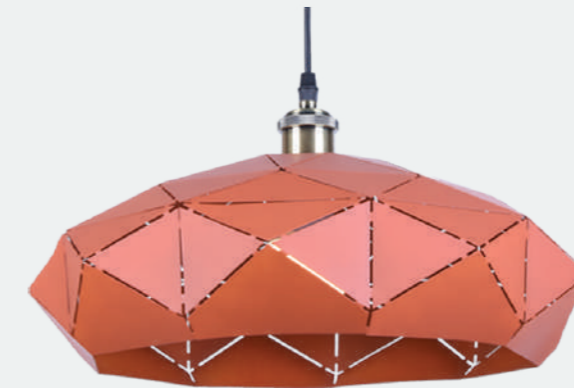

Model No.	WX-03-051
Color	Champagne
Size	D-13"
Lamp Type	E27
Spare Glass (cost)	
M.R.P	

SMALL

Model No.	WX-03-052
Color	Coffee
Size	D-13"
Lamp Type	E27
Spare Glass (cost)	
M.R.P	

Model No.	WX-03-053
Color	Pink
Size	D-13"
Lamp Type	E27
Spare Glass (cost)	
M.R.P	