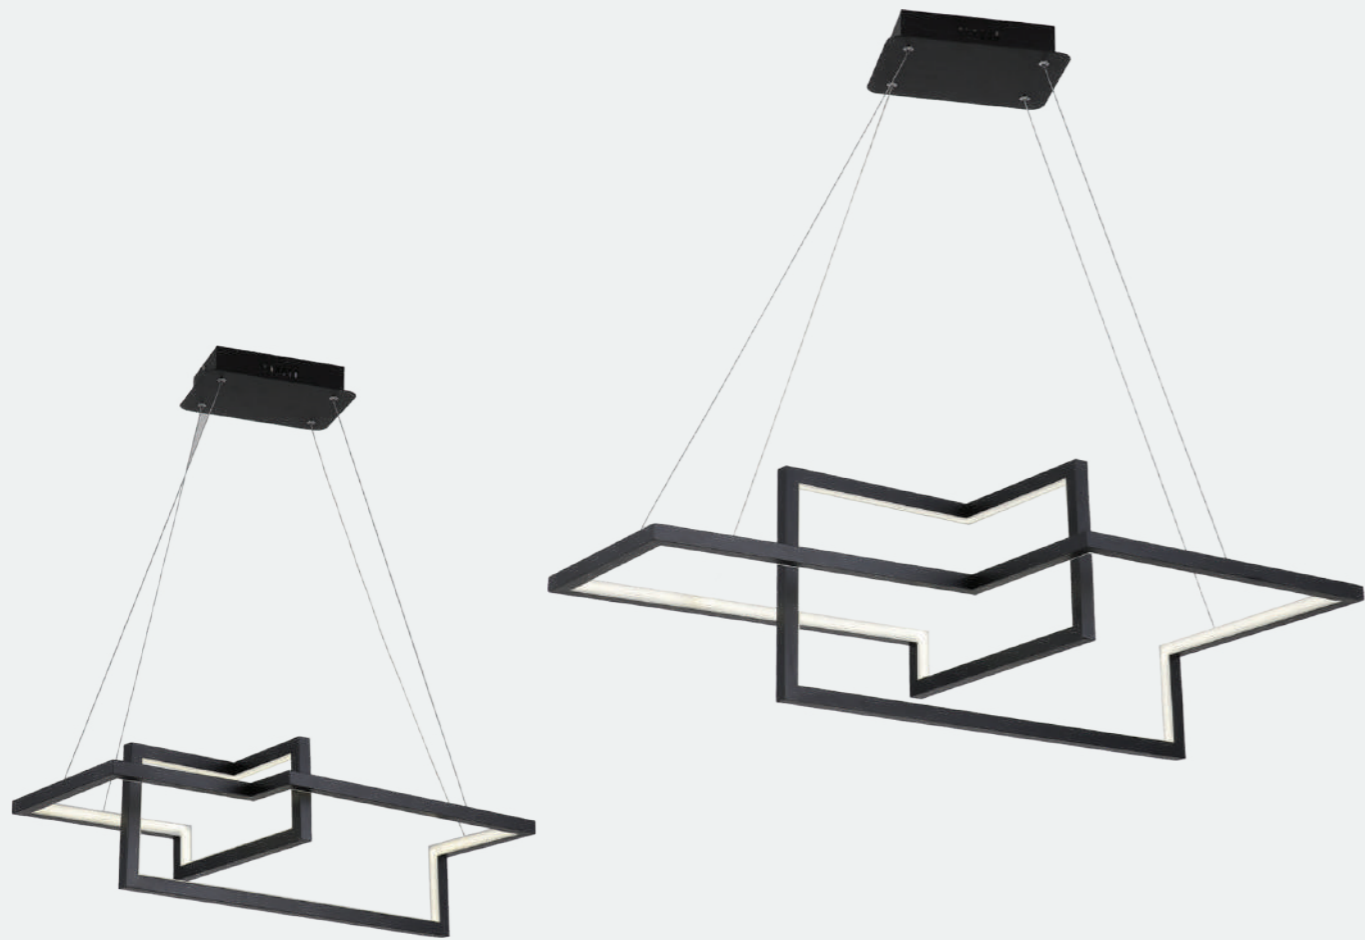

Model No.	BE-03-005
Color	Rosegold
Size	H-12" L-10"
Lamp Type	E27
Spare Glass (cost)	
M.R.P	

Model No.	BE-03-003
Color	Smoke
Size	H-12" L-10"
Lamp Type	E27
Spare Glass (cost)	
M.R.P	

Model No.	BE-03-006
Color	Smoke
Size	H-36" W-5"
Lamp Type	E27
Spare Glass (cost)	
M.R.P	

Model No.	BE-03-007
Color	Amber
Size	H-36" W-5"
Lamp Type	E27
Spare Glass (cost)	
M.R.P	

Model No.	BE-03-008
Color	Smoke
Size	H-11" L-7"
Lamp Type	E27
Spare Glass (cost)	
M.R.P	

Model No.	BE-03-009
Color	Smoke
Size	H-9" L-9"
Lamp Type	E27
Spare Glass (cost)	
M.R.P	

Model No.	AQ-02-009
Color	Black
Size	H-21" L-15"
Lamp Type	WW 60W
Spare Glass (cost)	
M.R.P	

Model No.	AQ-02-011
Color	Black
Size	H-27" L-19"
Lamp Type	WW 80W
Spare Glass (cost)	
M.R.P	

Model No.	AQ-02-002
Color	Gold
Size	H-12" L-36"
Lamp Type	NW 85W
Spare Glass (cost)	
M.R.P	