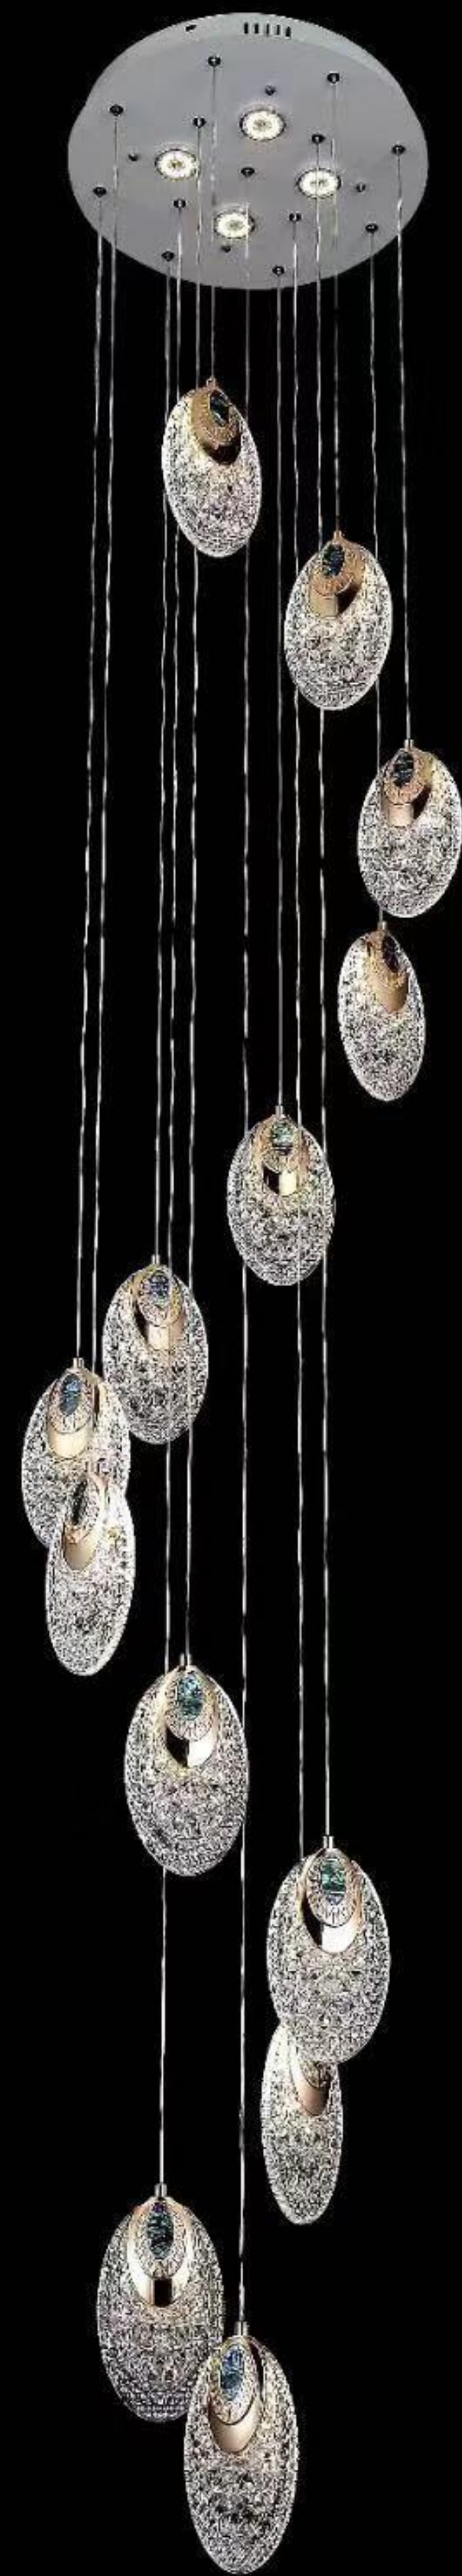

HOLDER TYPE : LED
SIZE : D500mm*H3000mm
CODE : LCHL21050-12
MATERIAL : METAL+CRYSTAL GLASS
FINISH : GOLD
PRICE: 44800/-

NOTE: 12LIGHT