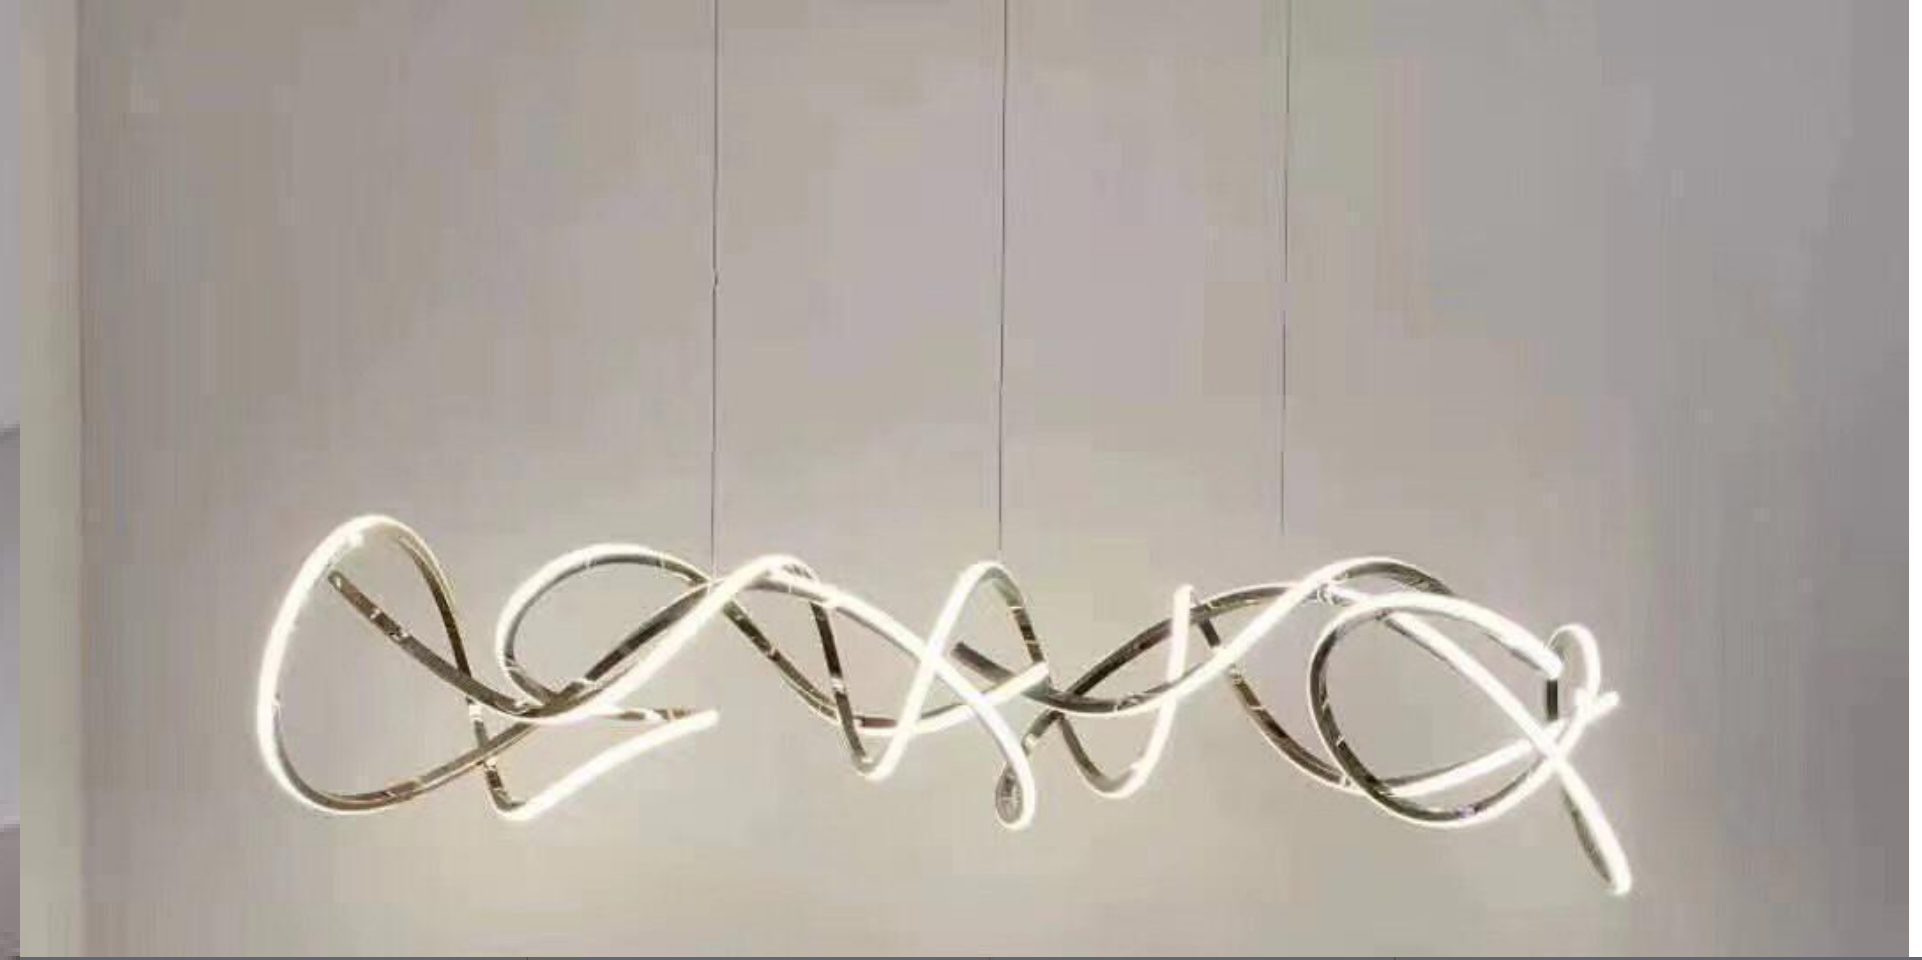

HOLDER TYPE : LED
SIZE : L1100
CODE : LCCLP5127
MATERIAL :STAINLESS STEEL
FINISH : GOLD/ ROSEGOLD
PRICE: 75500/-