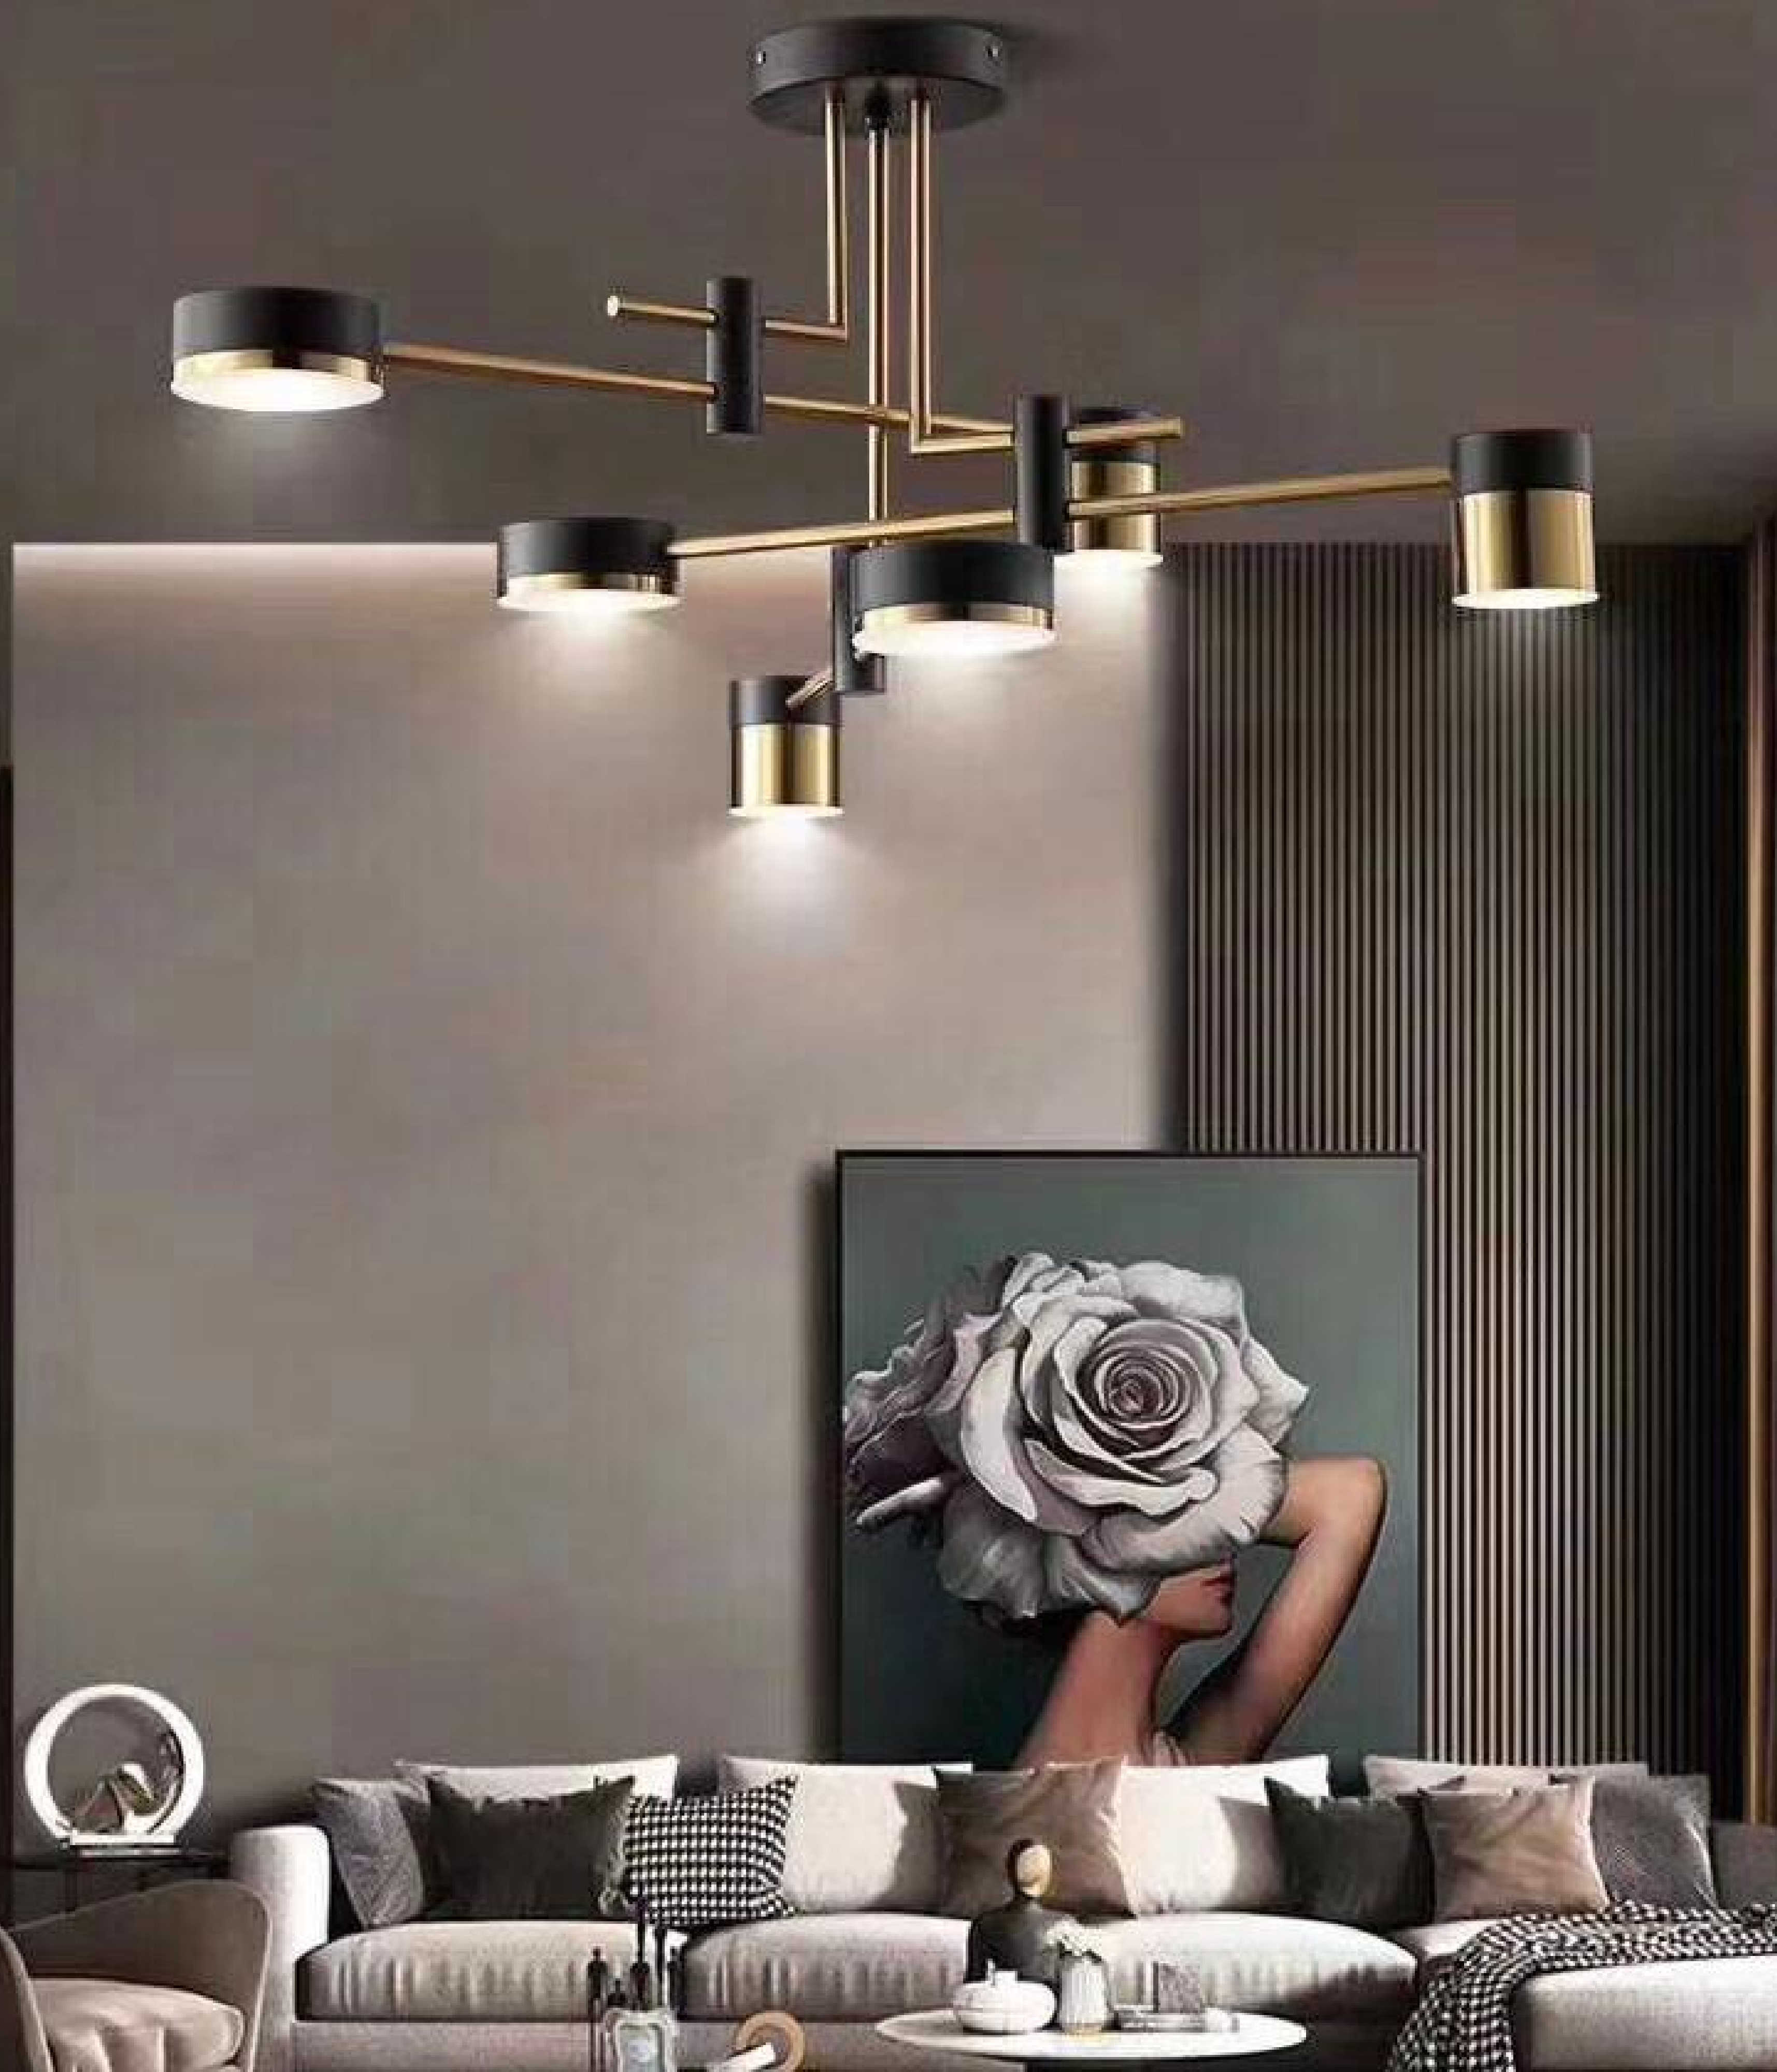

HOLDER TYPE : LED
SIZE : D700
CODE : LCCL52/6
MATERIAL : METAL +
ACRALYC
FINISH : BLACK + BRASS
S.NO : 18500/-

NOTE: LED 3 COLOURS