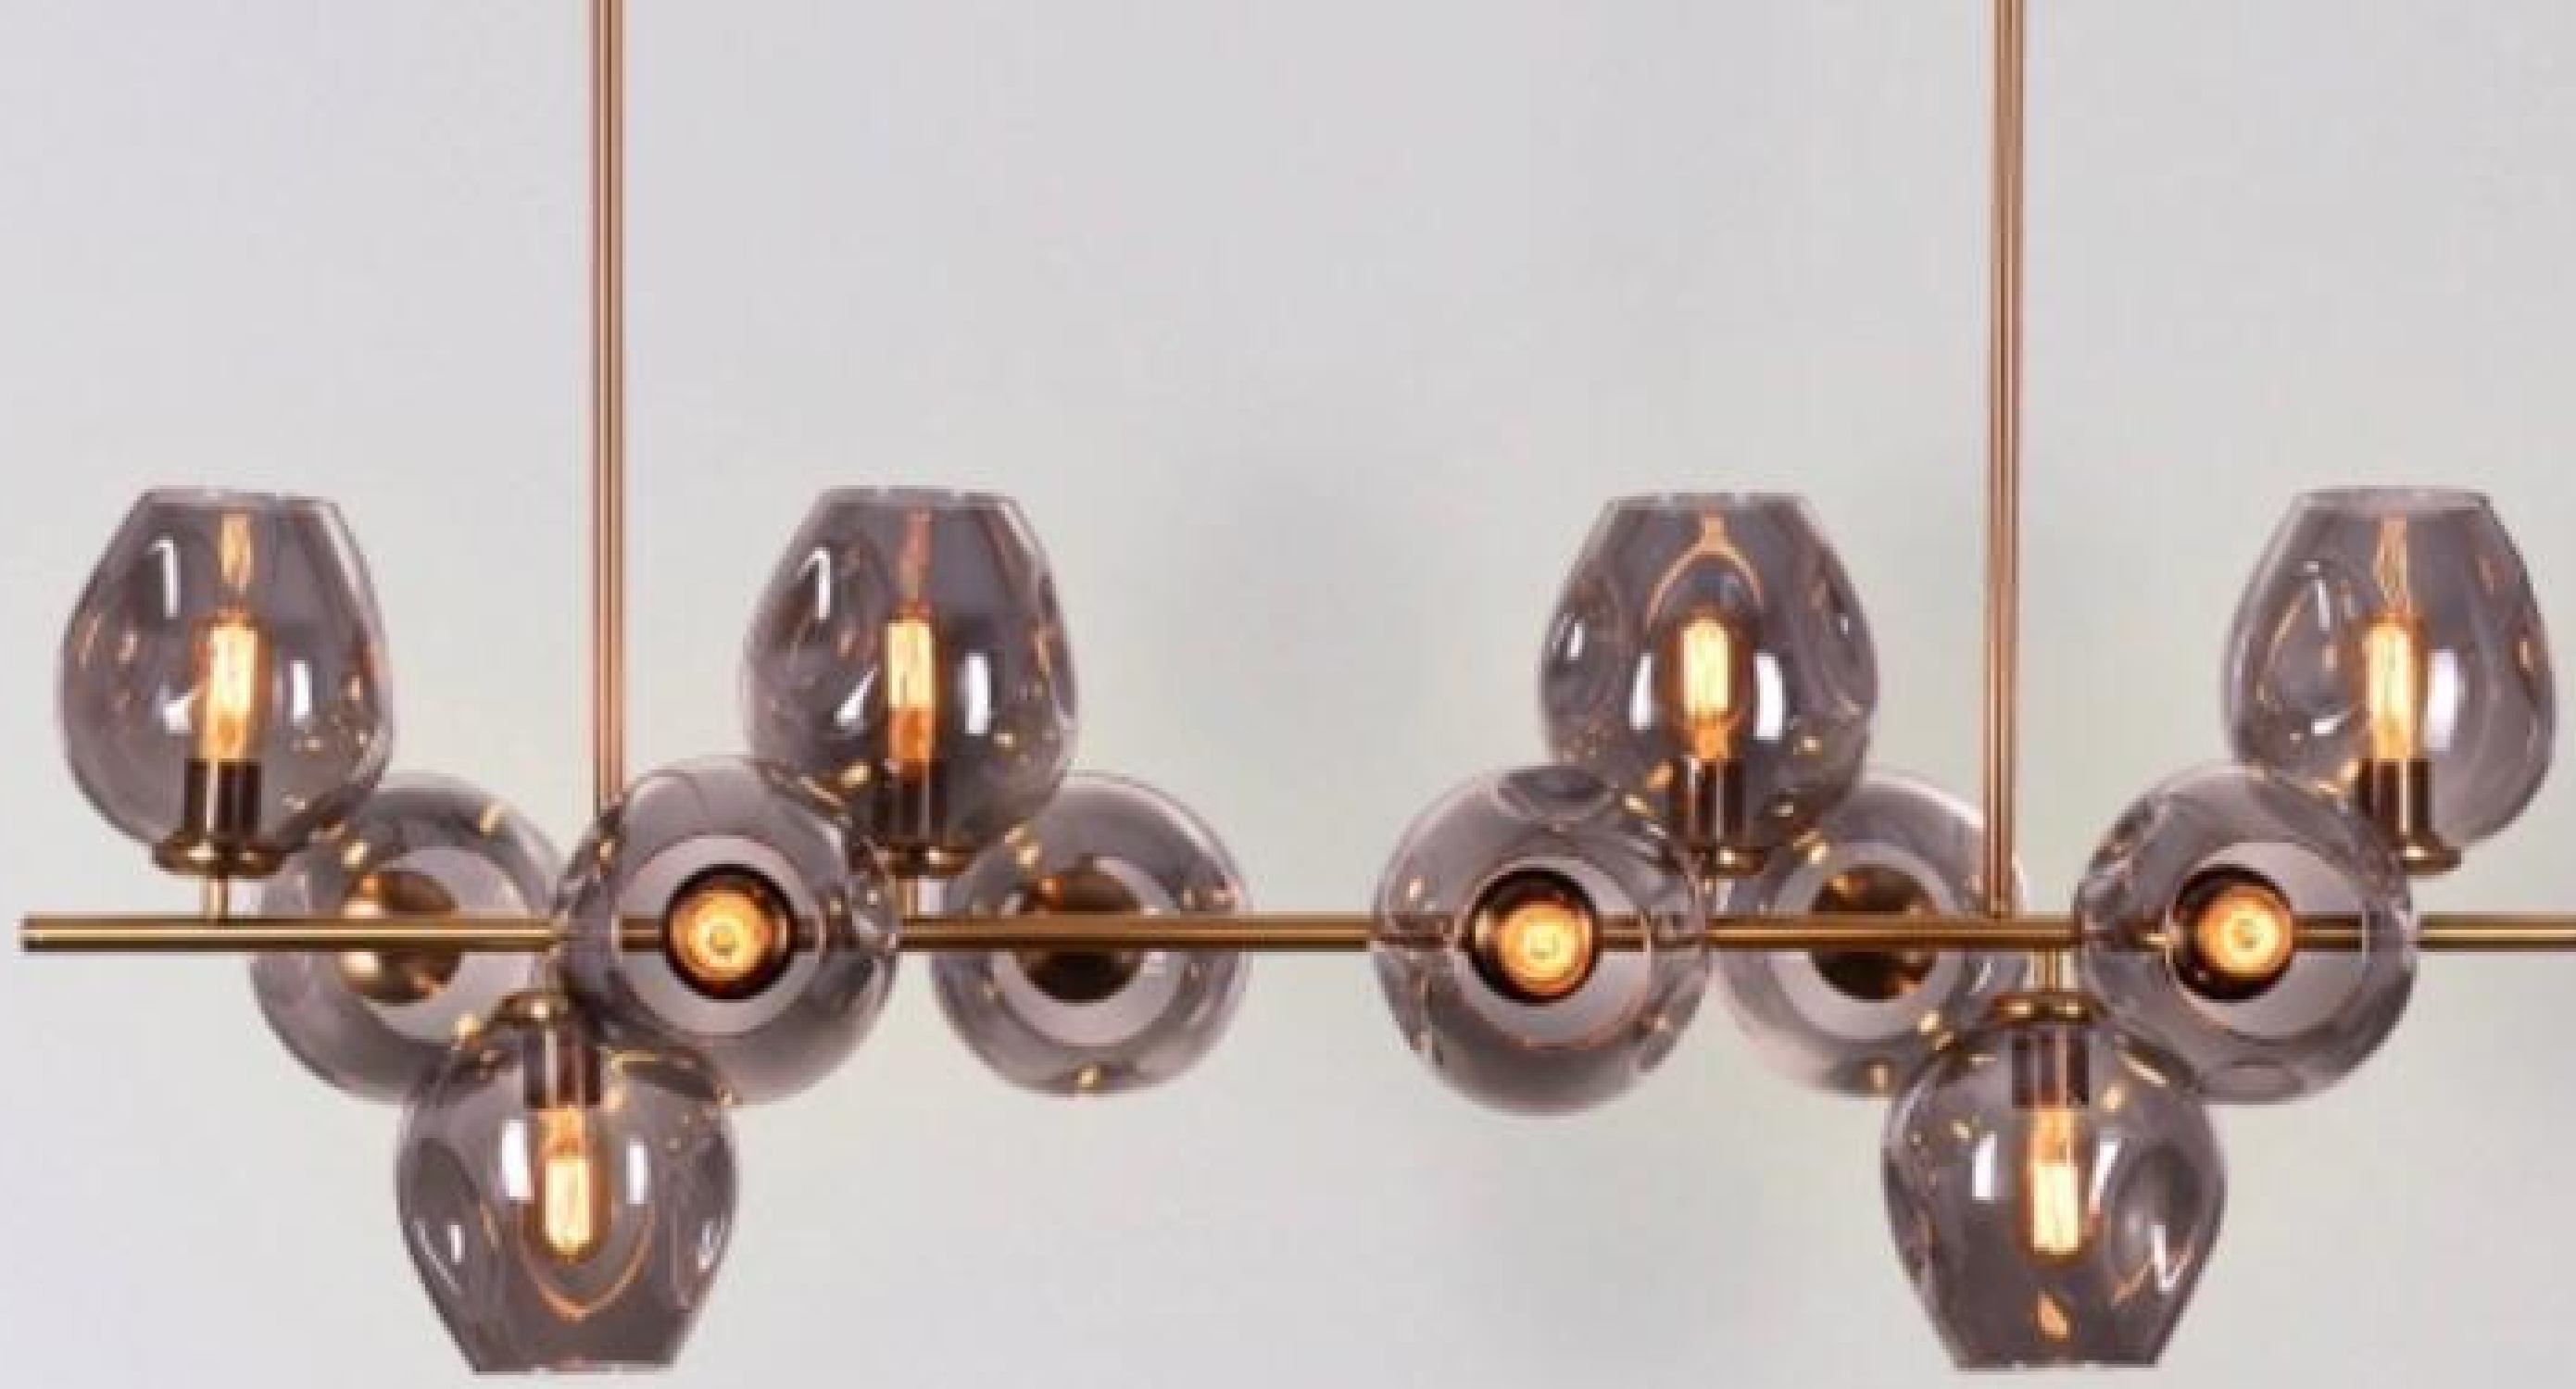

HOLDER TYPE : E27
SIZE :L1200 W320
CODE : LCCL25/12
MATERIAL : METAL + GLASS
FINISH : BRASS + SMOKE GREY
S.NO : 25000/-