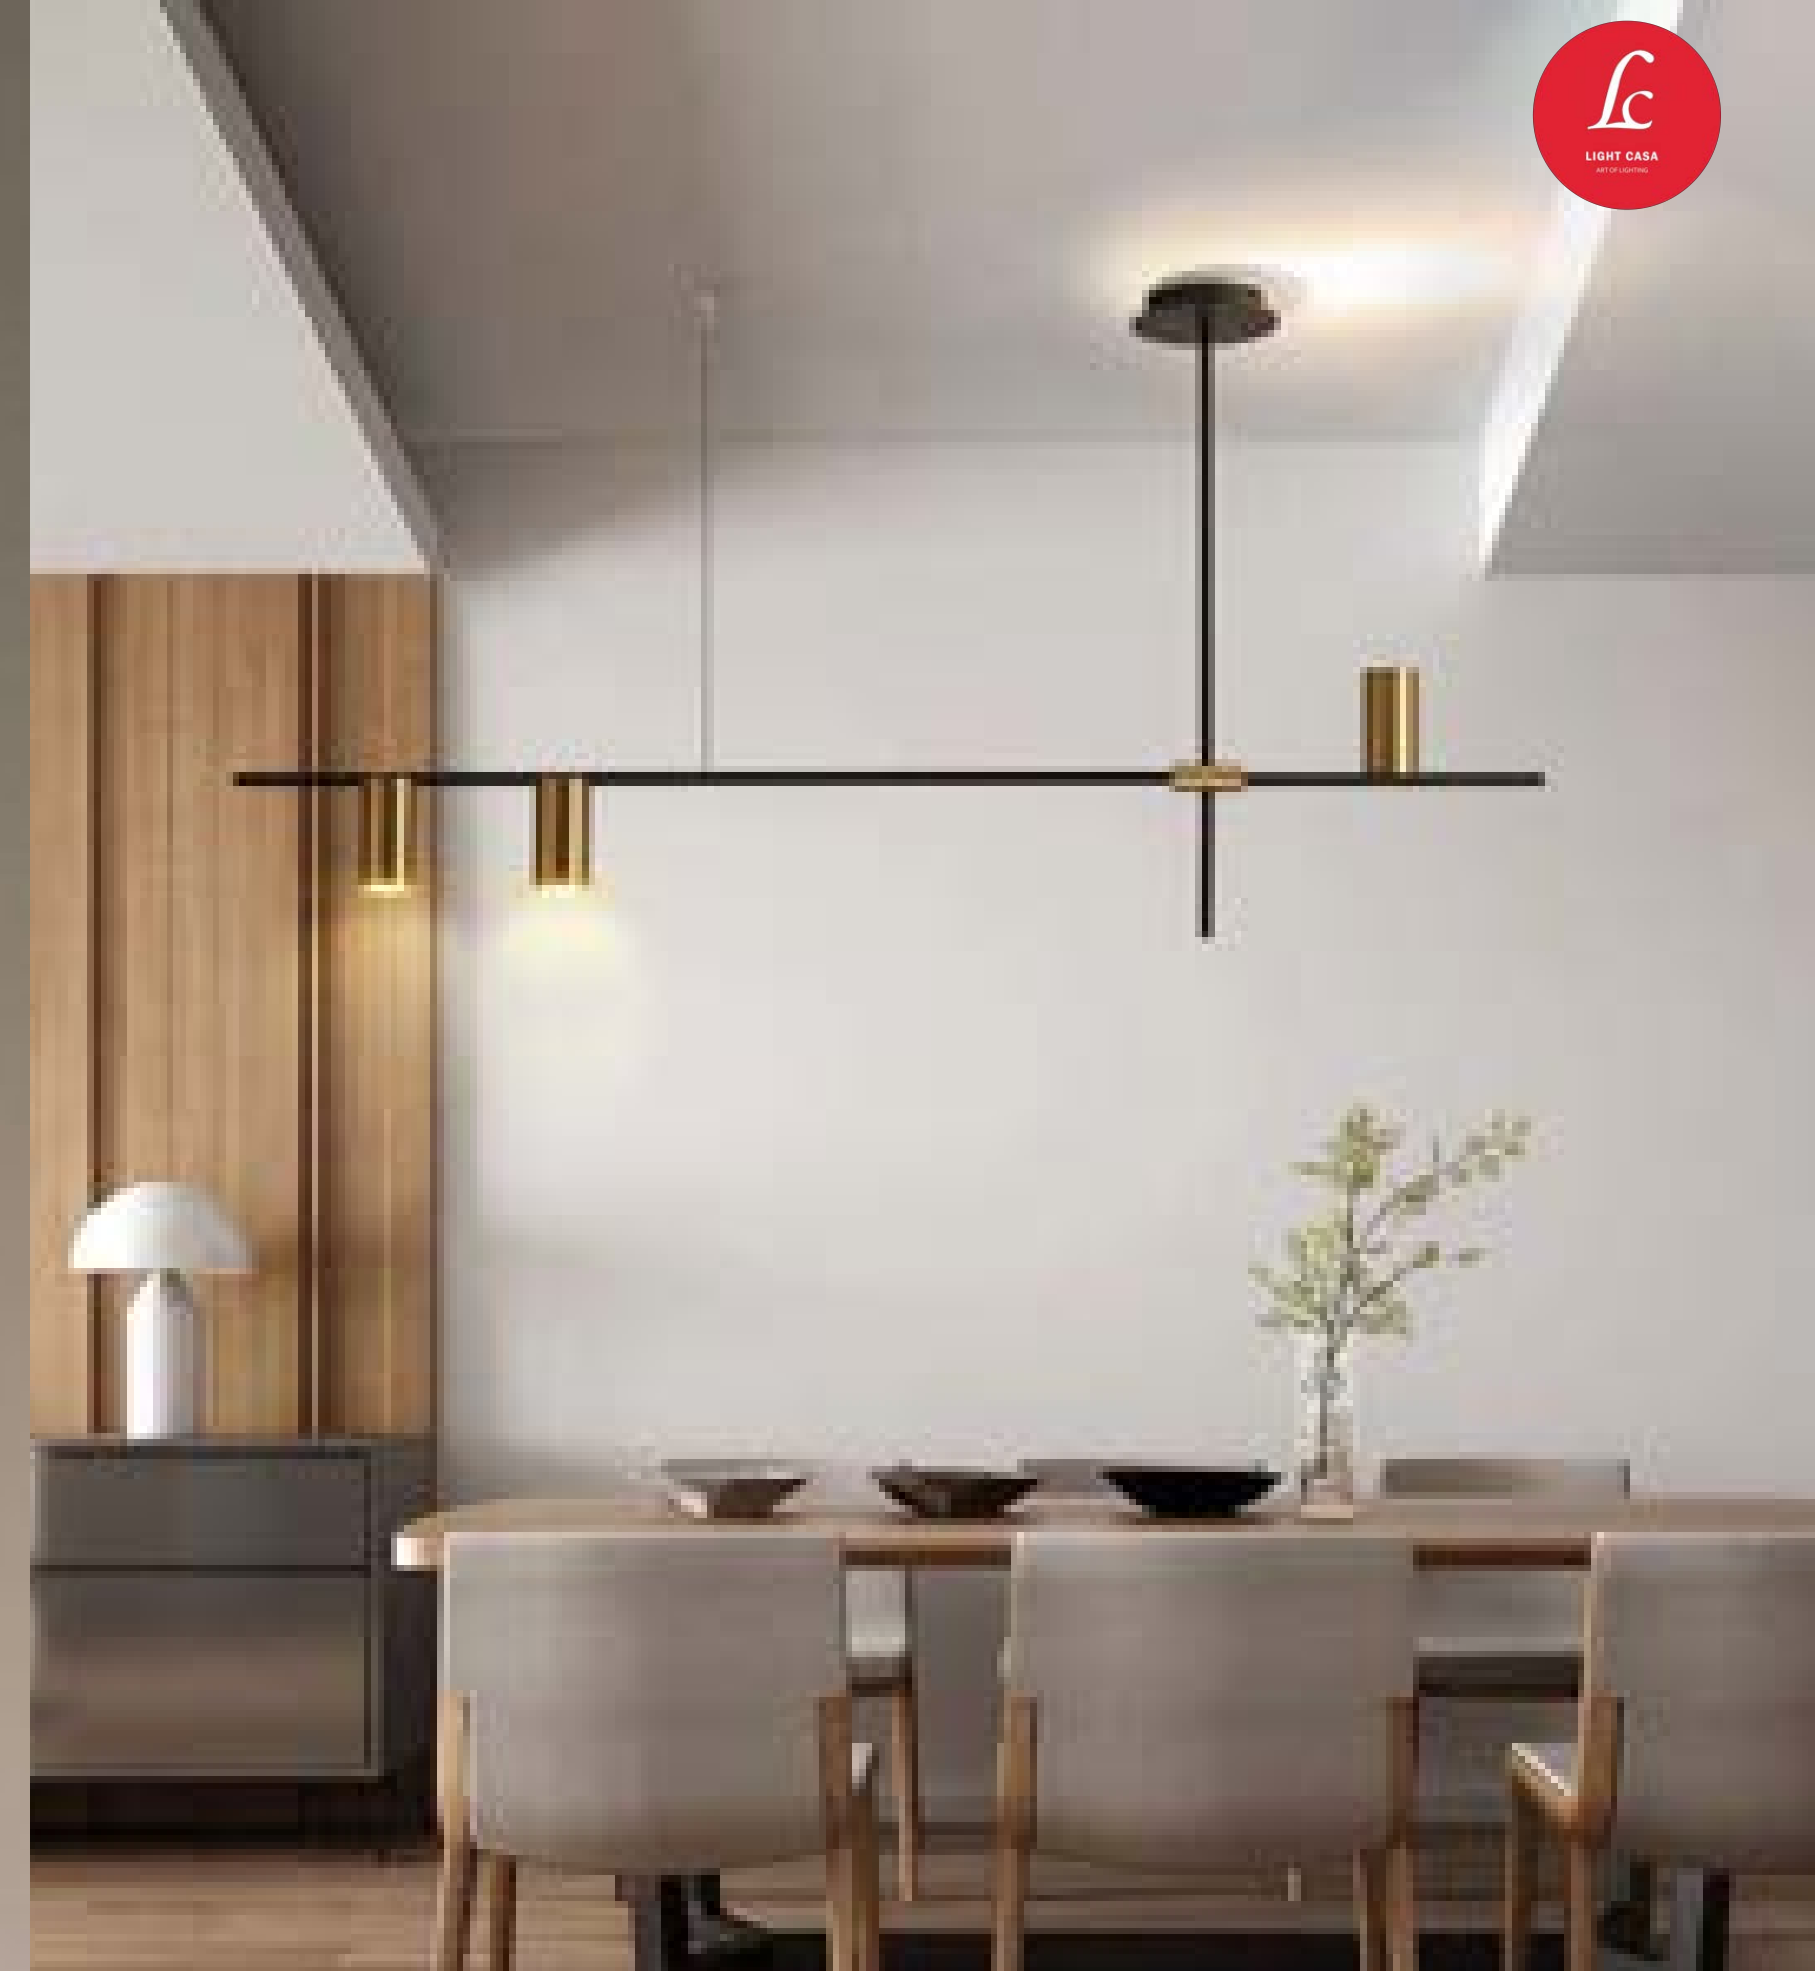

HOLDER TYPE : GU10
SIZE : L1200 H1000
CODE : LCCL42/3
MATERIAL : METAL
FINISH : BRASS
S.NO : 500/-