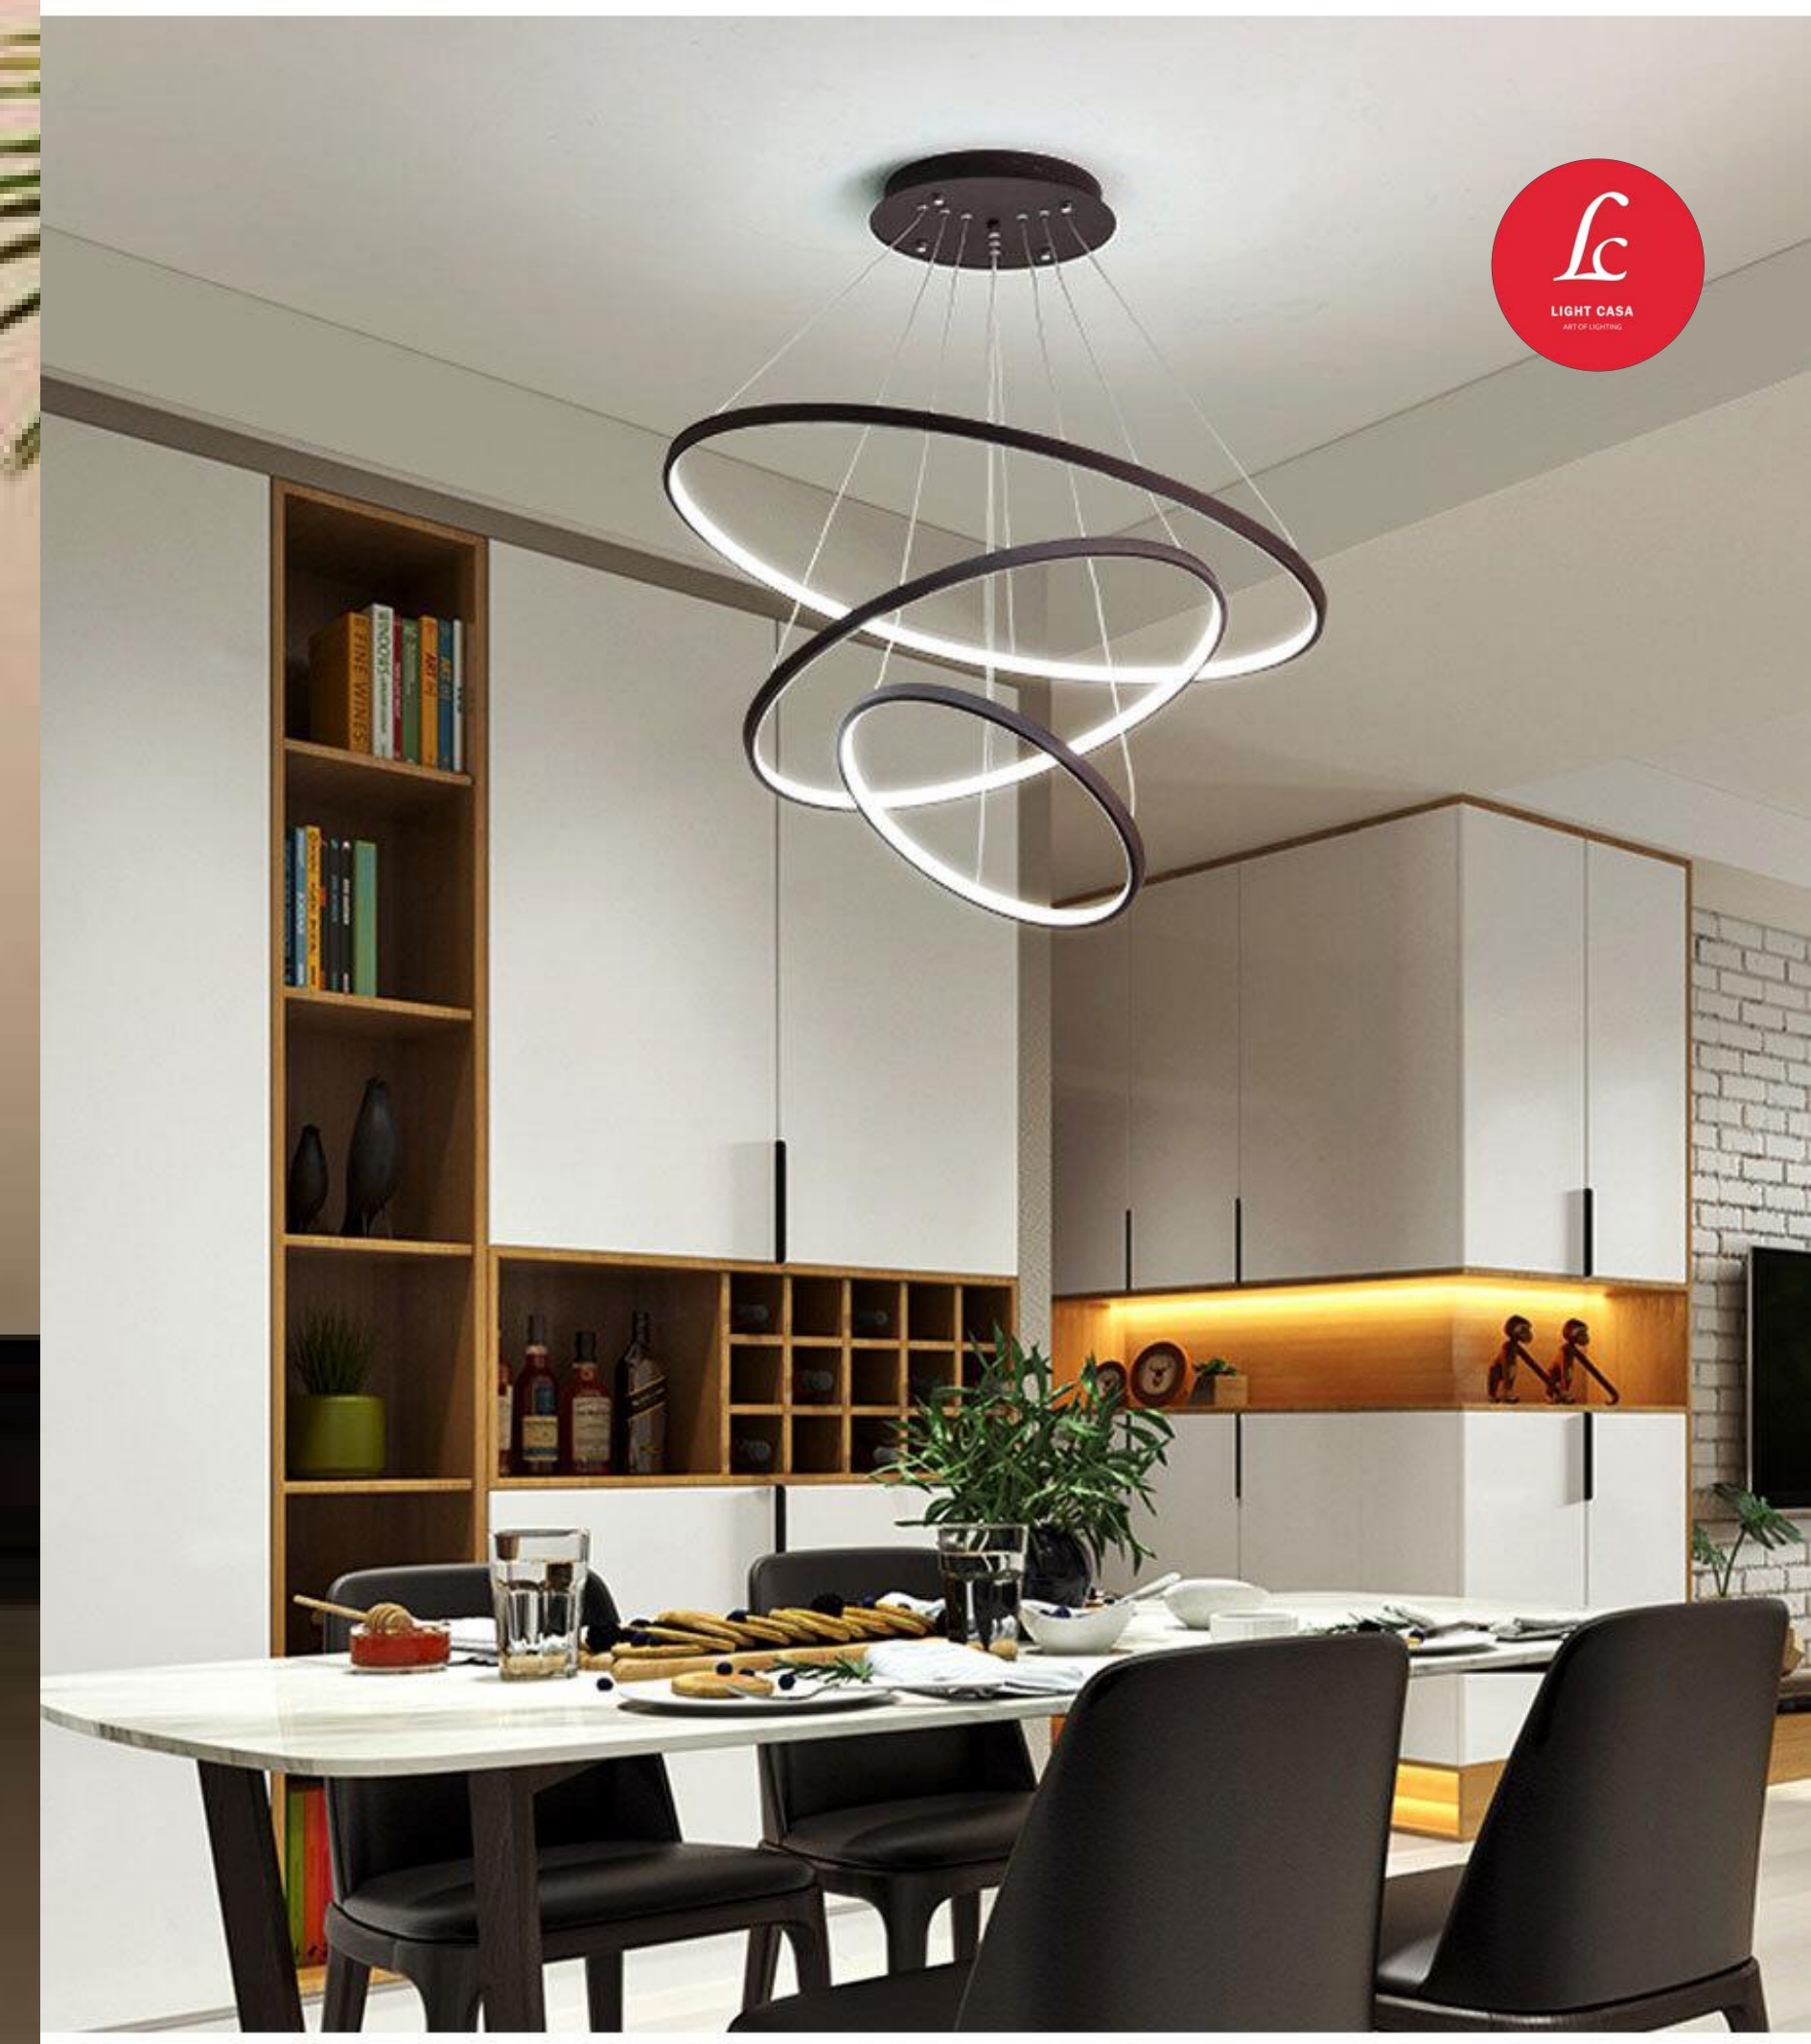

HOLDER TYPE : LED
SIZE :600+400+200
CODE : LCCL13
MATERIAL : METAL +
ACRALYC
FINISH : COFFEE
S.NO : 11800/-