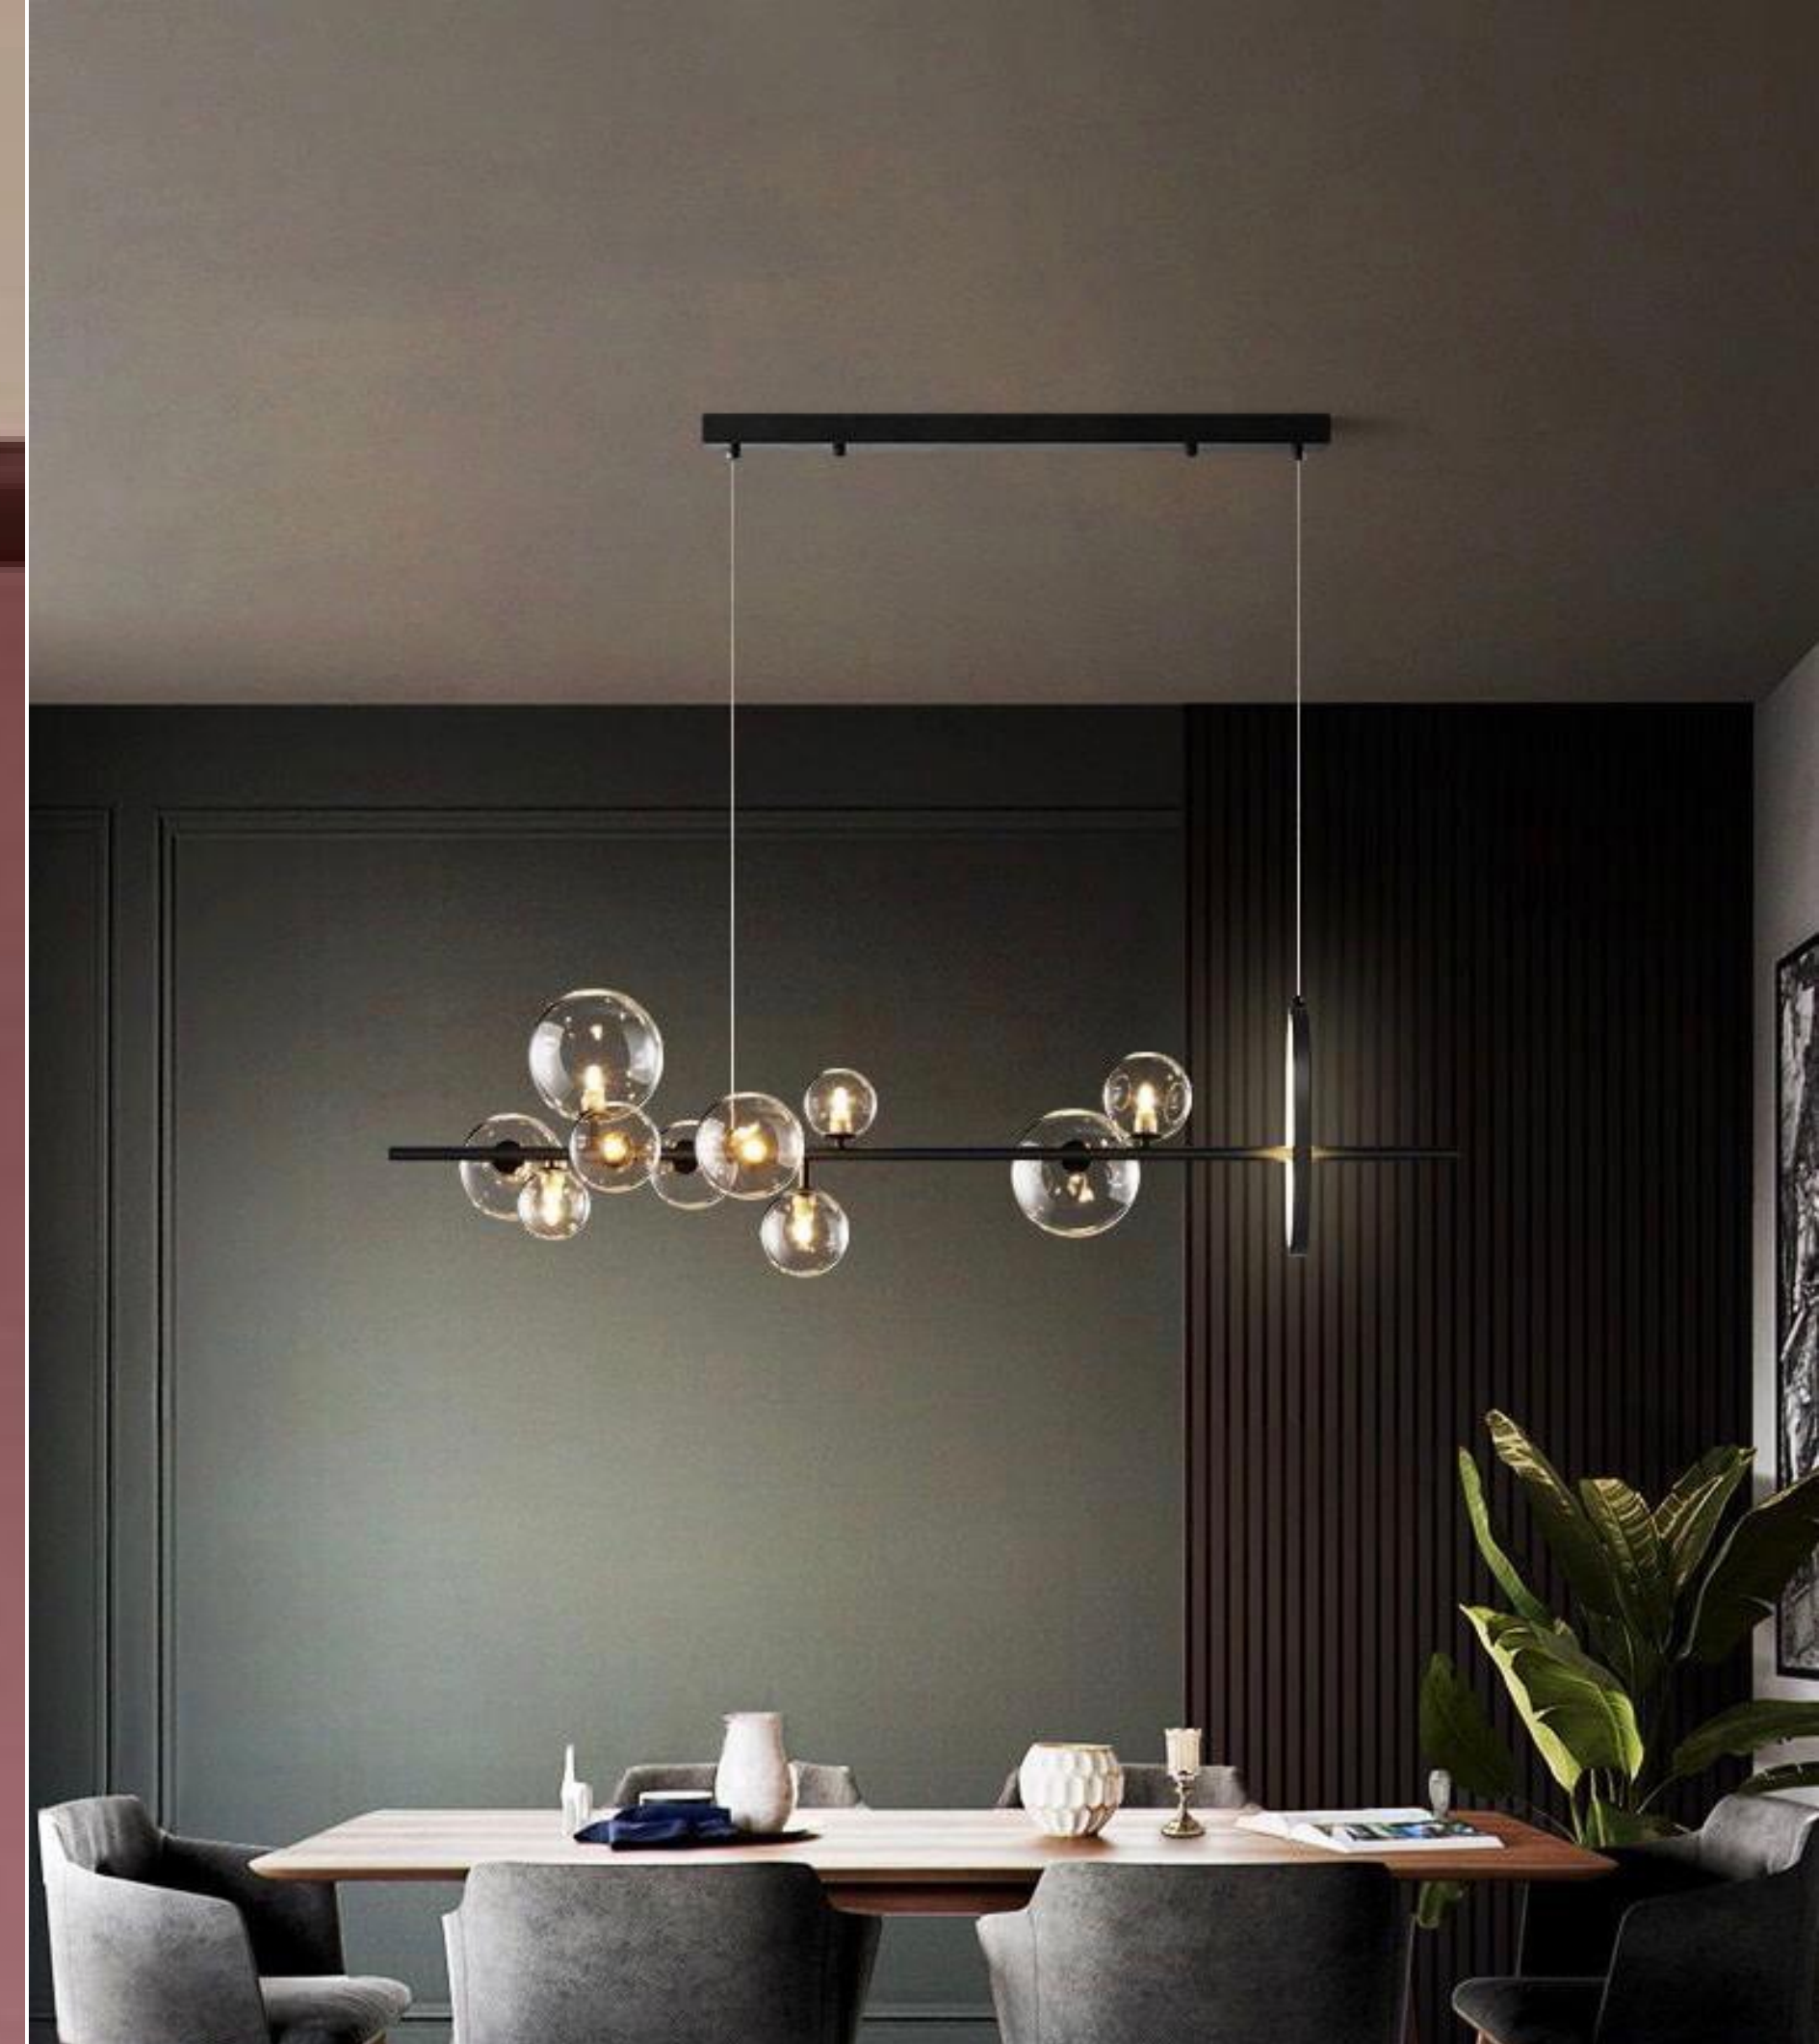

HOLDER TYPE : G9
SIZE : L1200mm
CODE : LCCL
MATERIAL : METAL+ GLASS
FINISH : BLACK
PRICE: 15000/-