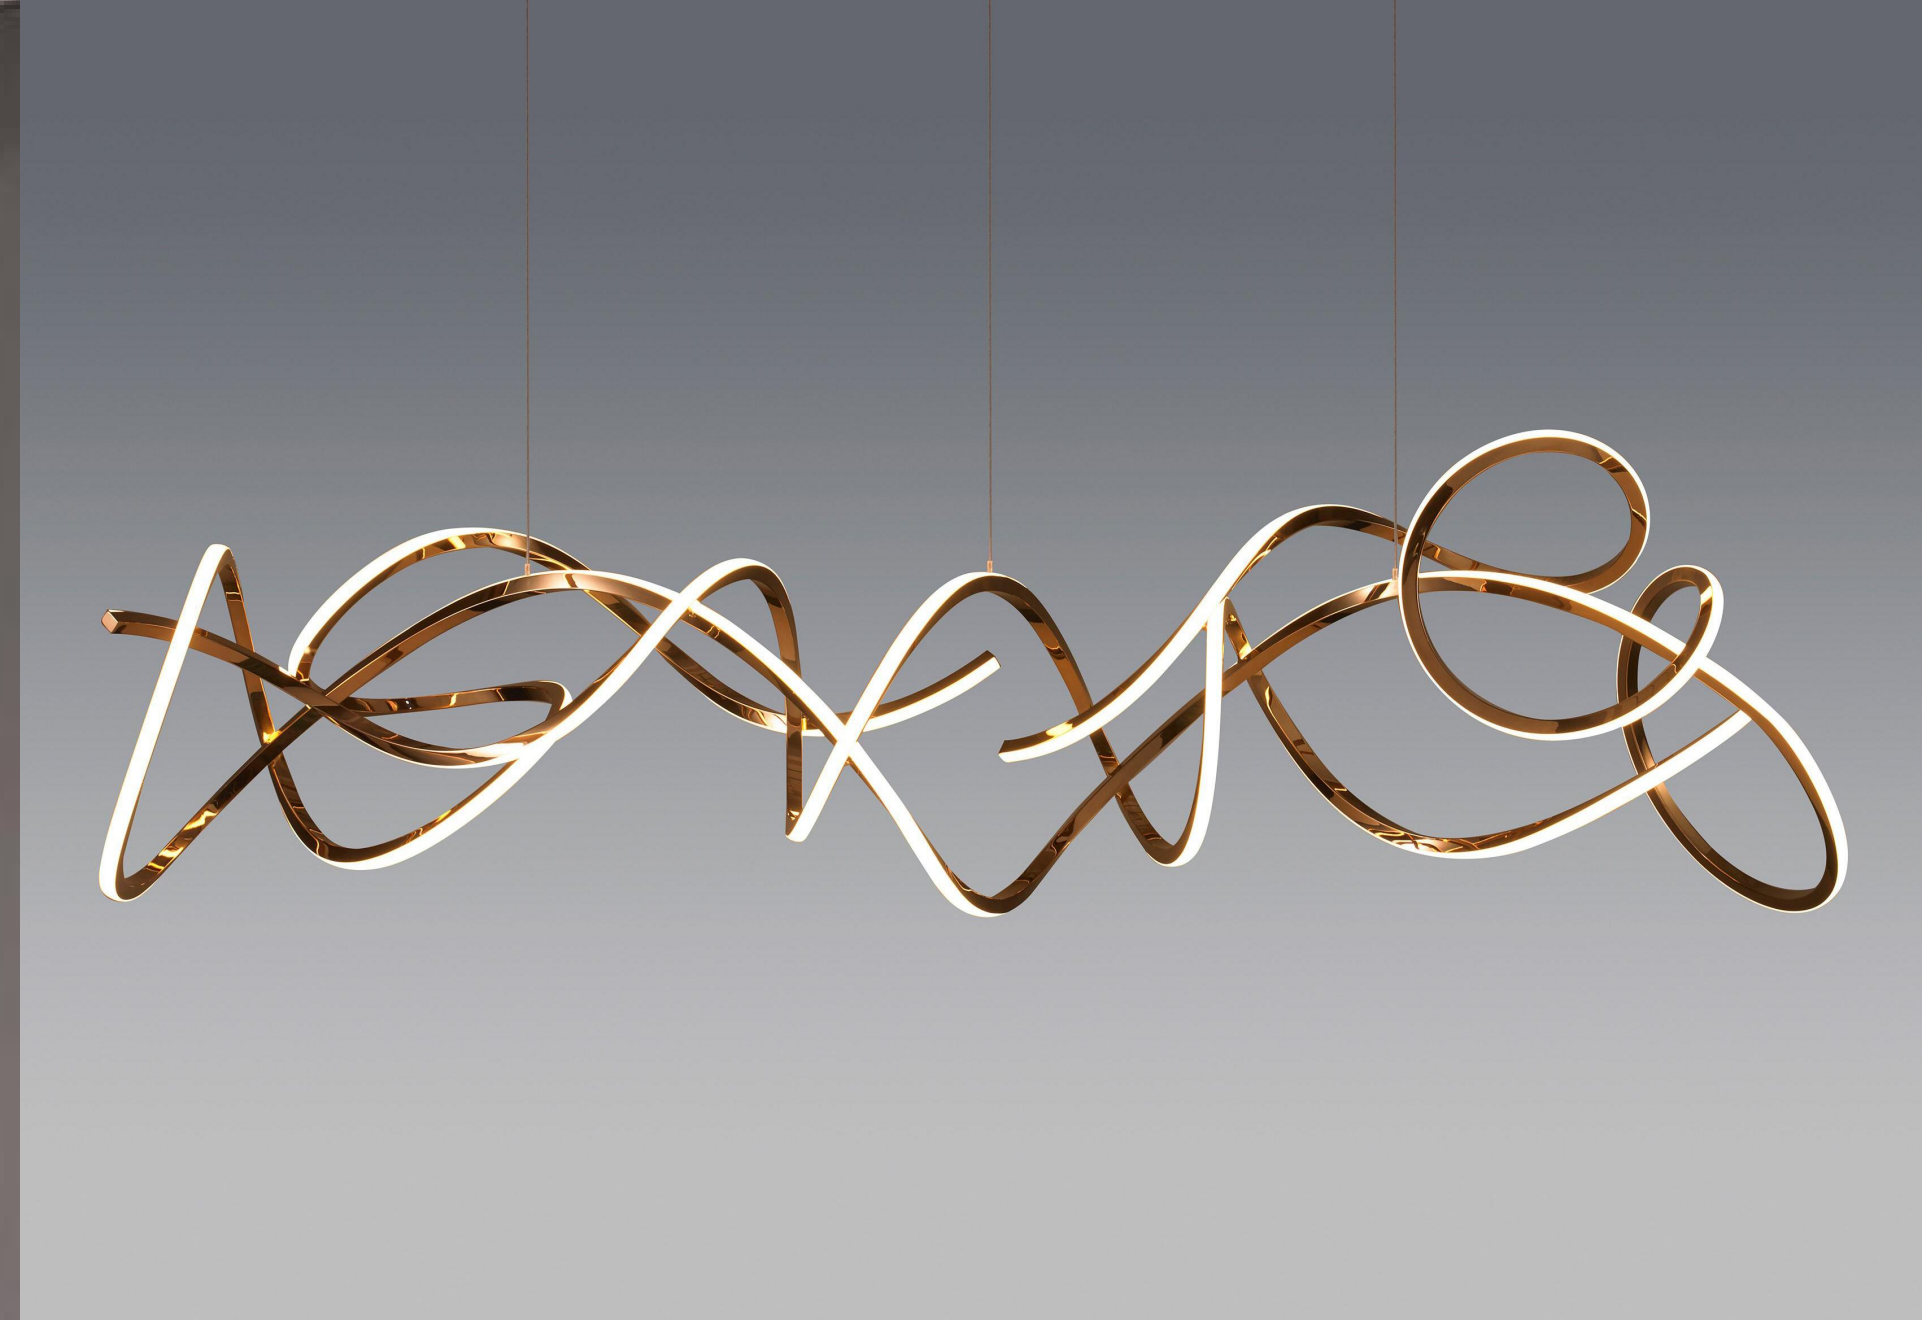

HOLDER TYPE : LED
SIZE : L1100
CODE : LCCLP5127
MATERIAL :STAINLESS STEEL
FINISH : GOLD/ ROSEGOLD
PRICE: 75500/-