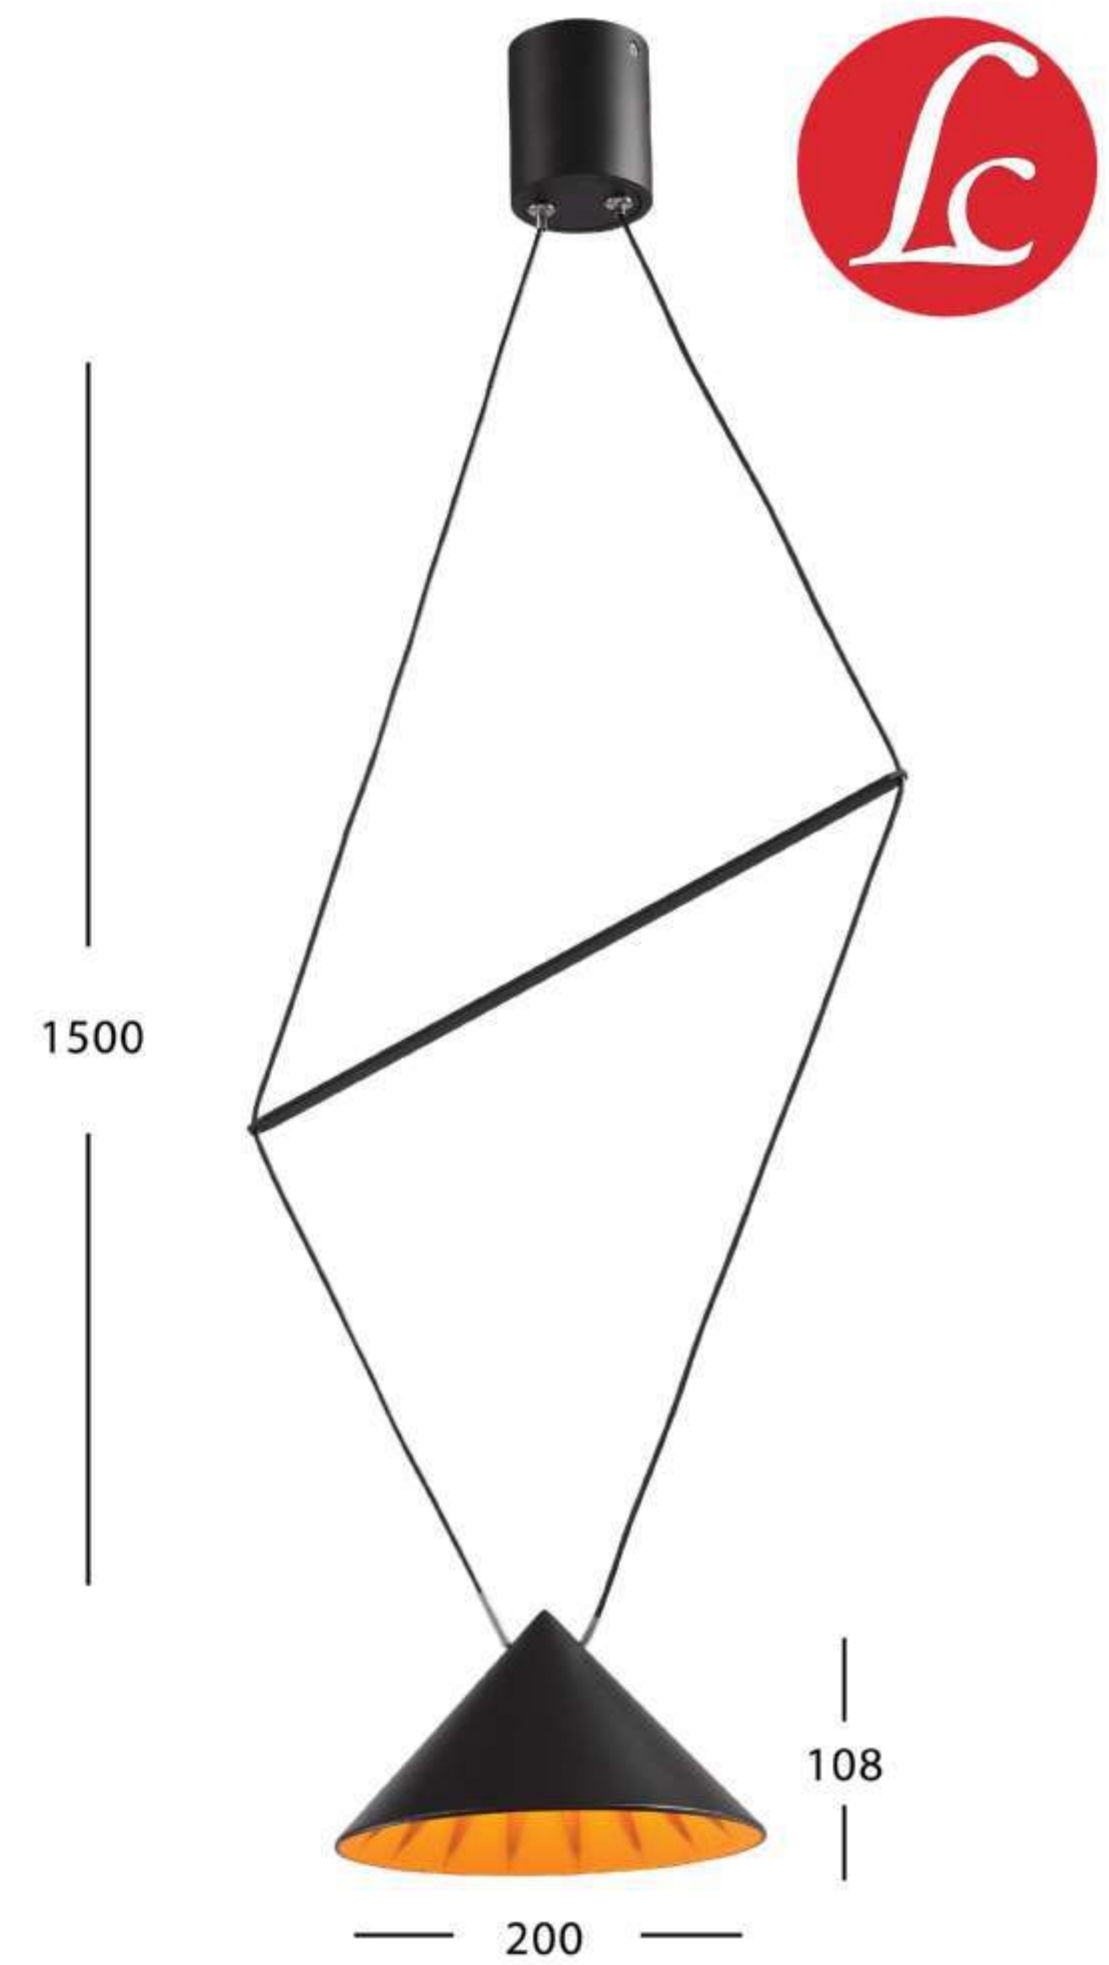

HOLDER TYPE: LED 12W
SIZE: D200*H108(H1500)
CODE: P0209-200A
MATERIAL: PURE ALUMINIUM
FINISH: BLACK+ ORANGE
PRICE: 9000/-