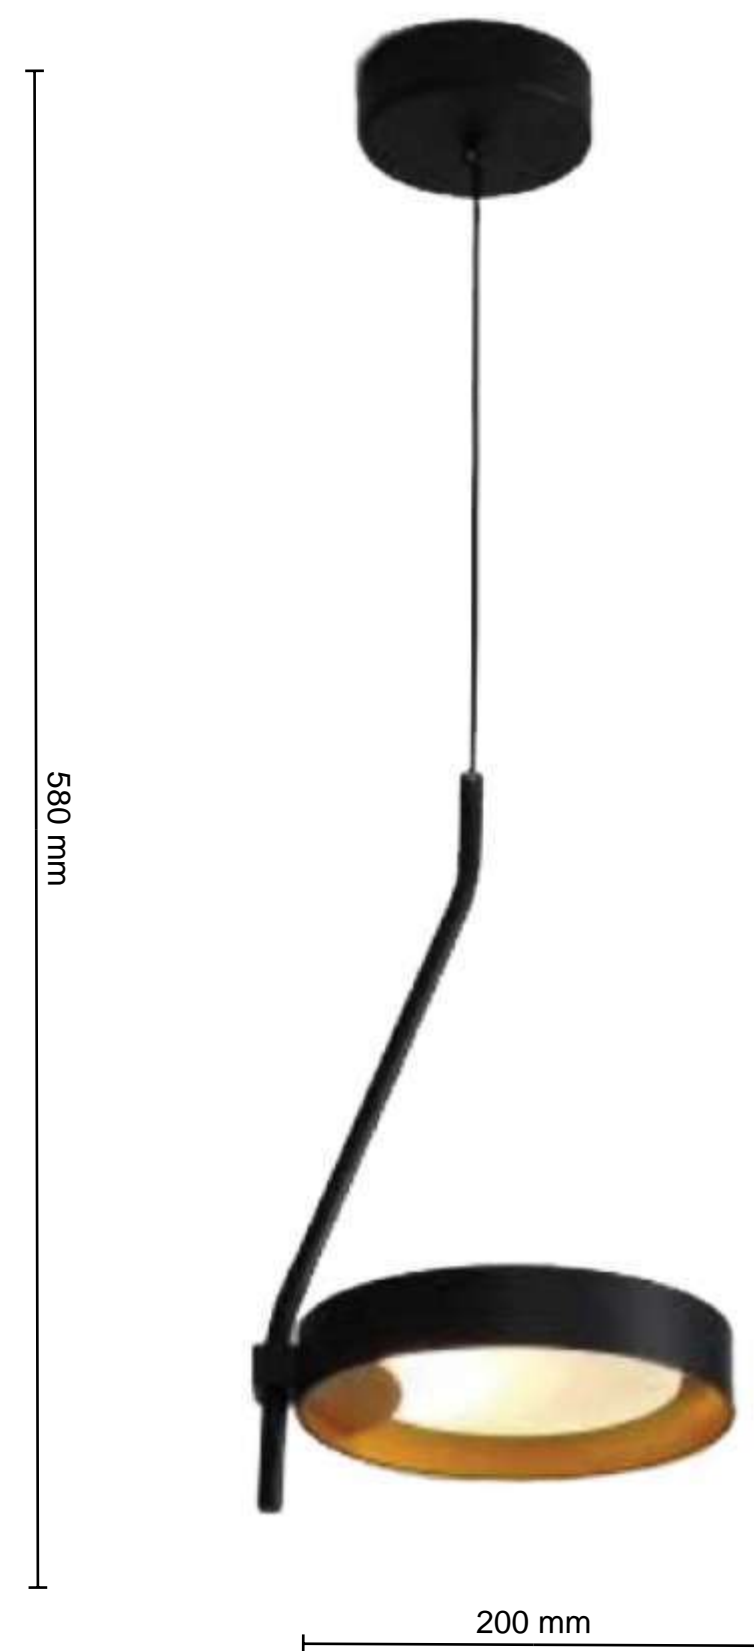

A

B

C

HOLDER TYPE: E27
SIZE:A-D200H400
B-D200
C-D200H500
CODE: JD2630,JD2235,JD3820
MATERIAL: METAL
FINISH: BRASS
PRICE: A- 3800/-; B-2800/-; C-5200/-

HOLDER TYPE: LED 12W
SIZE: D200*H108(H1500)
CODE: P0209-200A
MATERIAL: PURE ALUMINIUM
FINISH: BLACK+ ORANGE
PRICE: 9000/-

200

HOLDER TYPE: LED 12W
SIZE: D200MM
CODE: P0209 - 1B
MATERIAL: ALUMINIUM
FINISH: BLACK+ ORANGE
PRICE: 12700/-

HOLDER TYPE: LED 12W

SIZE: D200* H580

CODE: DXY/1H

MATERIAL: METAL

FINISH: BLACK

PRICE: 5900/-