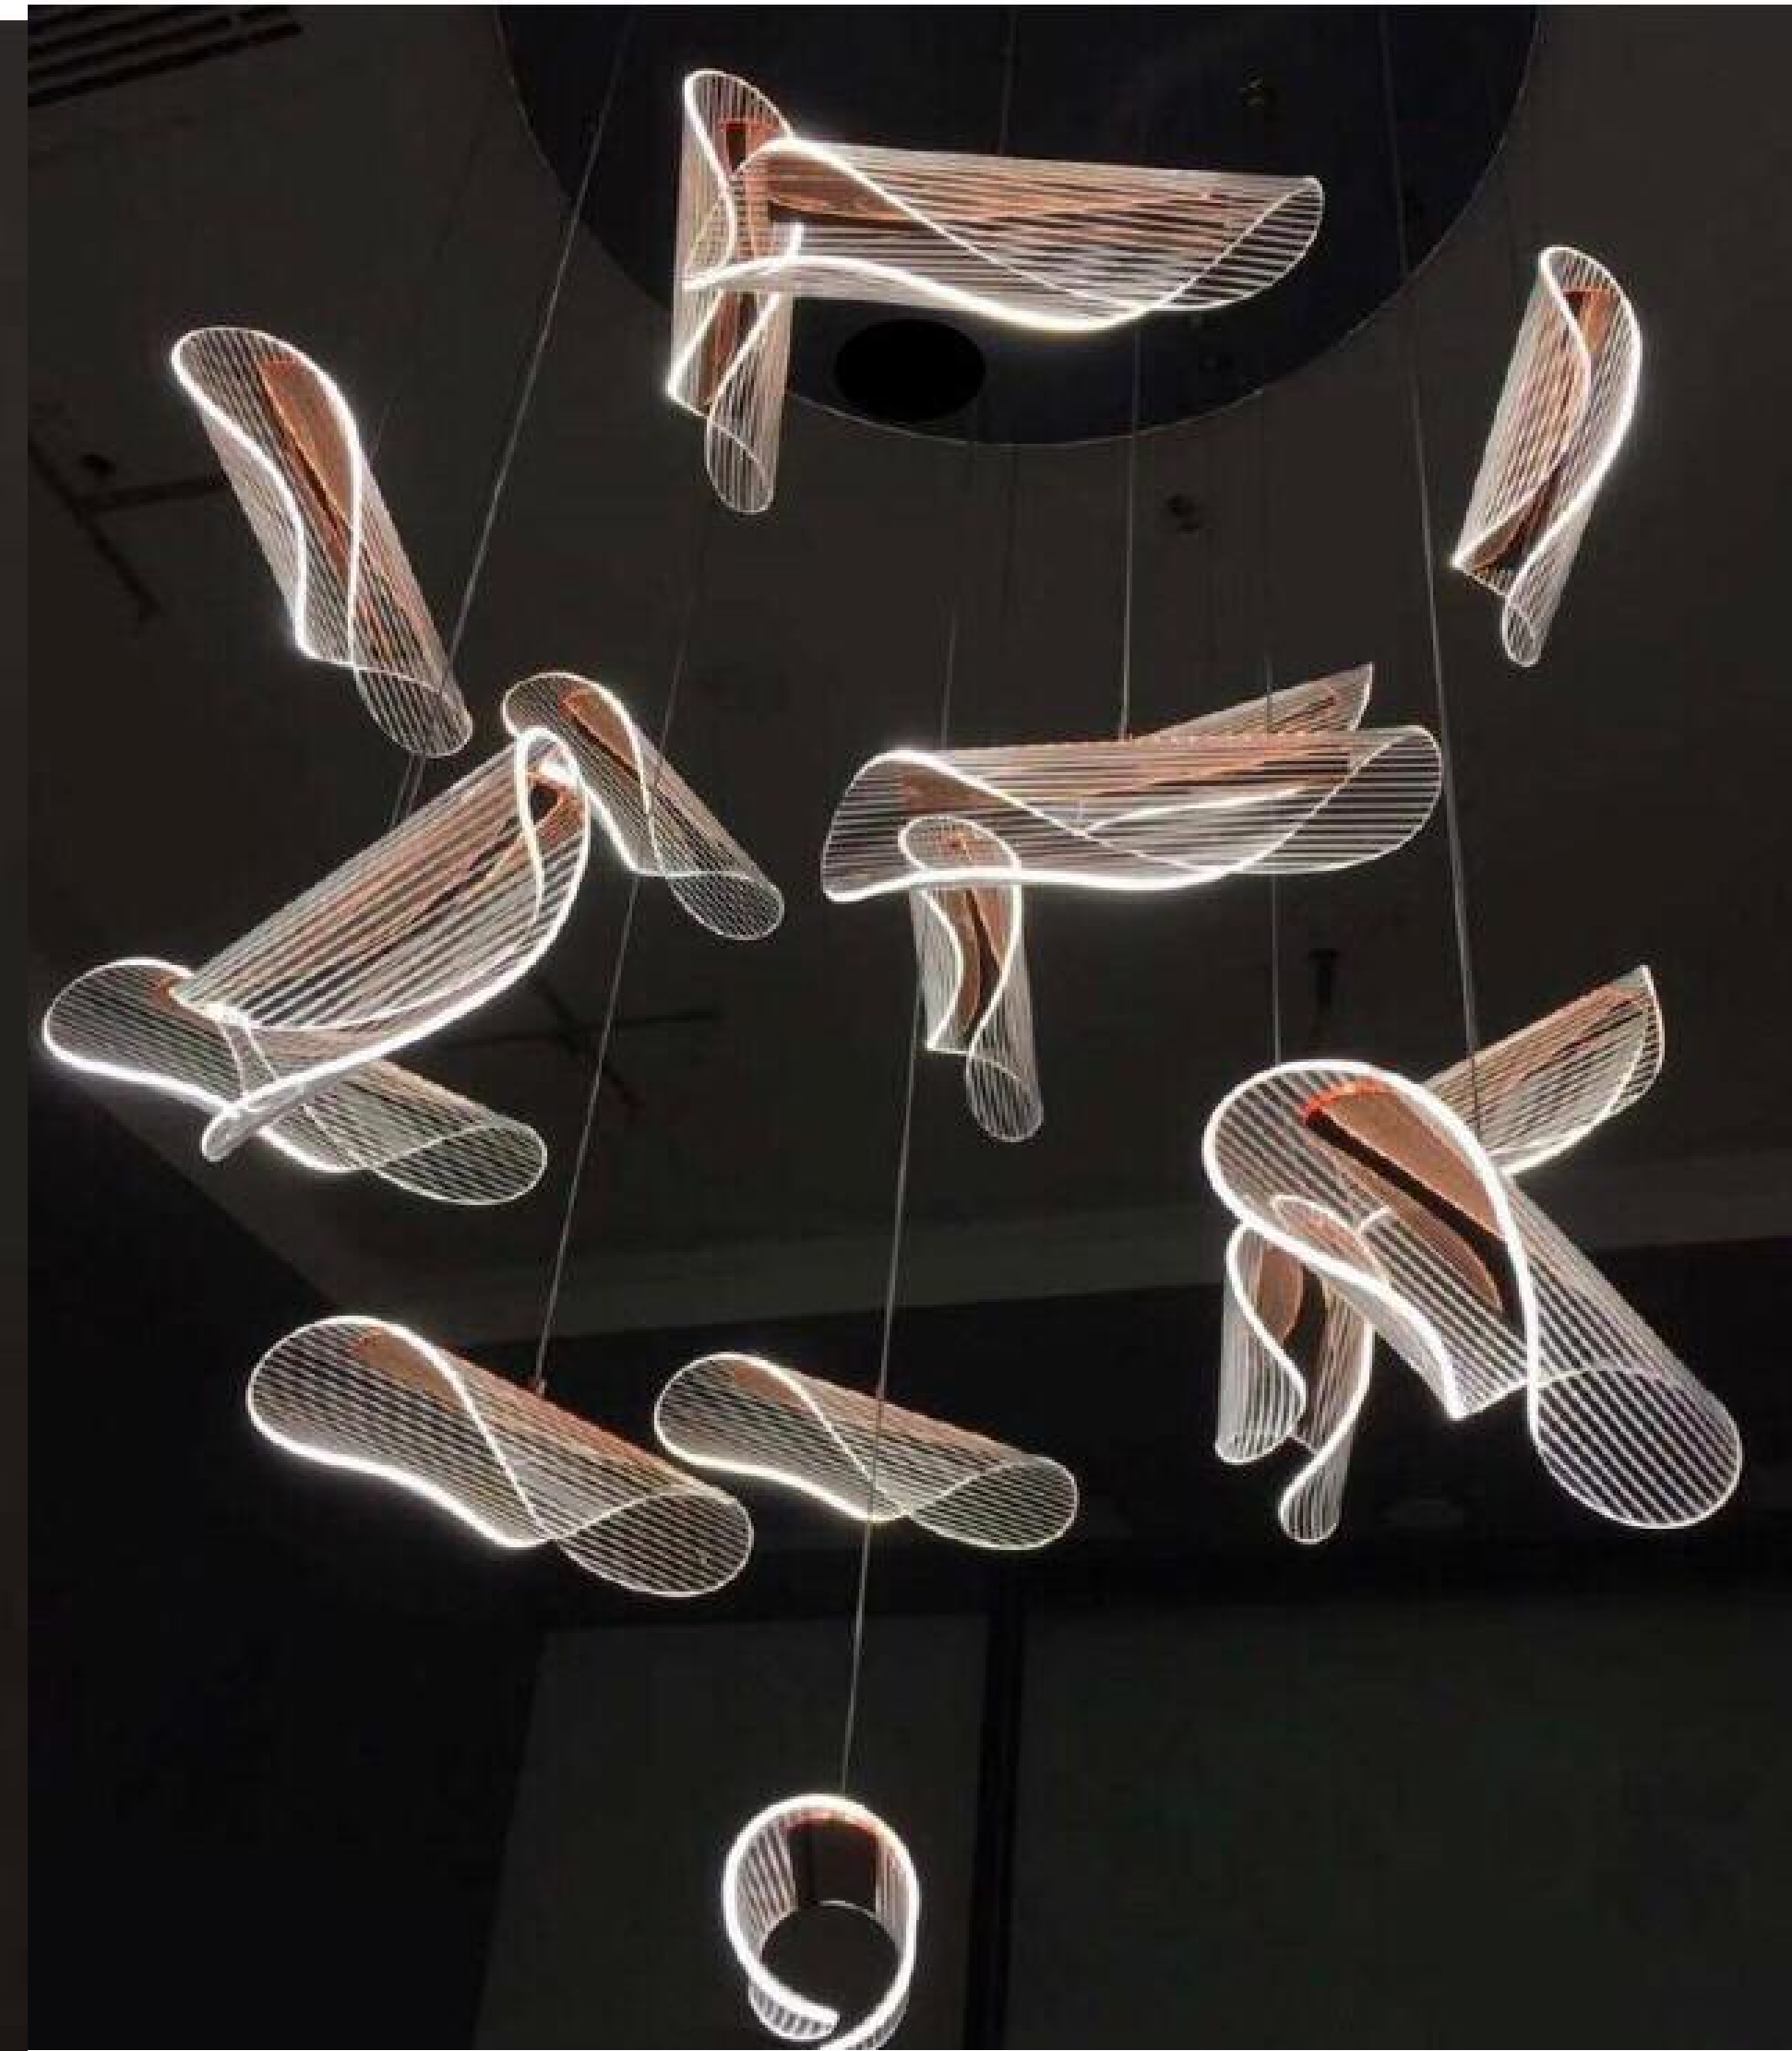

NOTE: 16LIGHT

THE LOTUS LEAFART

THE LOTUS LEAFART

HOLDER TYPE : LED
SIZE : D500mm*H3000mm (D-180)
CODE : LCHL21107-10
MATERIAL : METAL+ACRYLIC
FINISH : BRASS
PRICE: 28000/-

10LIGHT HANGING

HOLDER TYPE : LED
SIZE : D500 H3000
CODE : LCCLT709/6L
MATERIAL : METAL+ACRALYC
FINISH : ROSEGOLD
PRICE: 21000/-