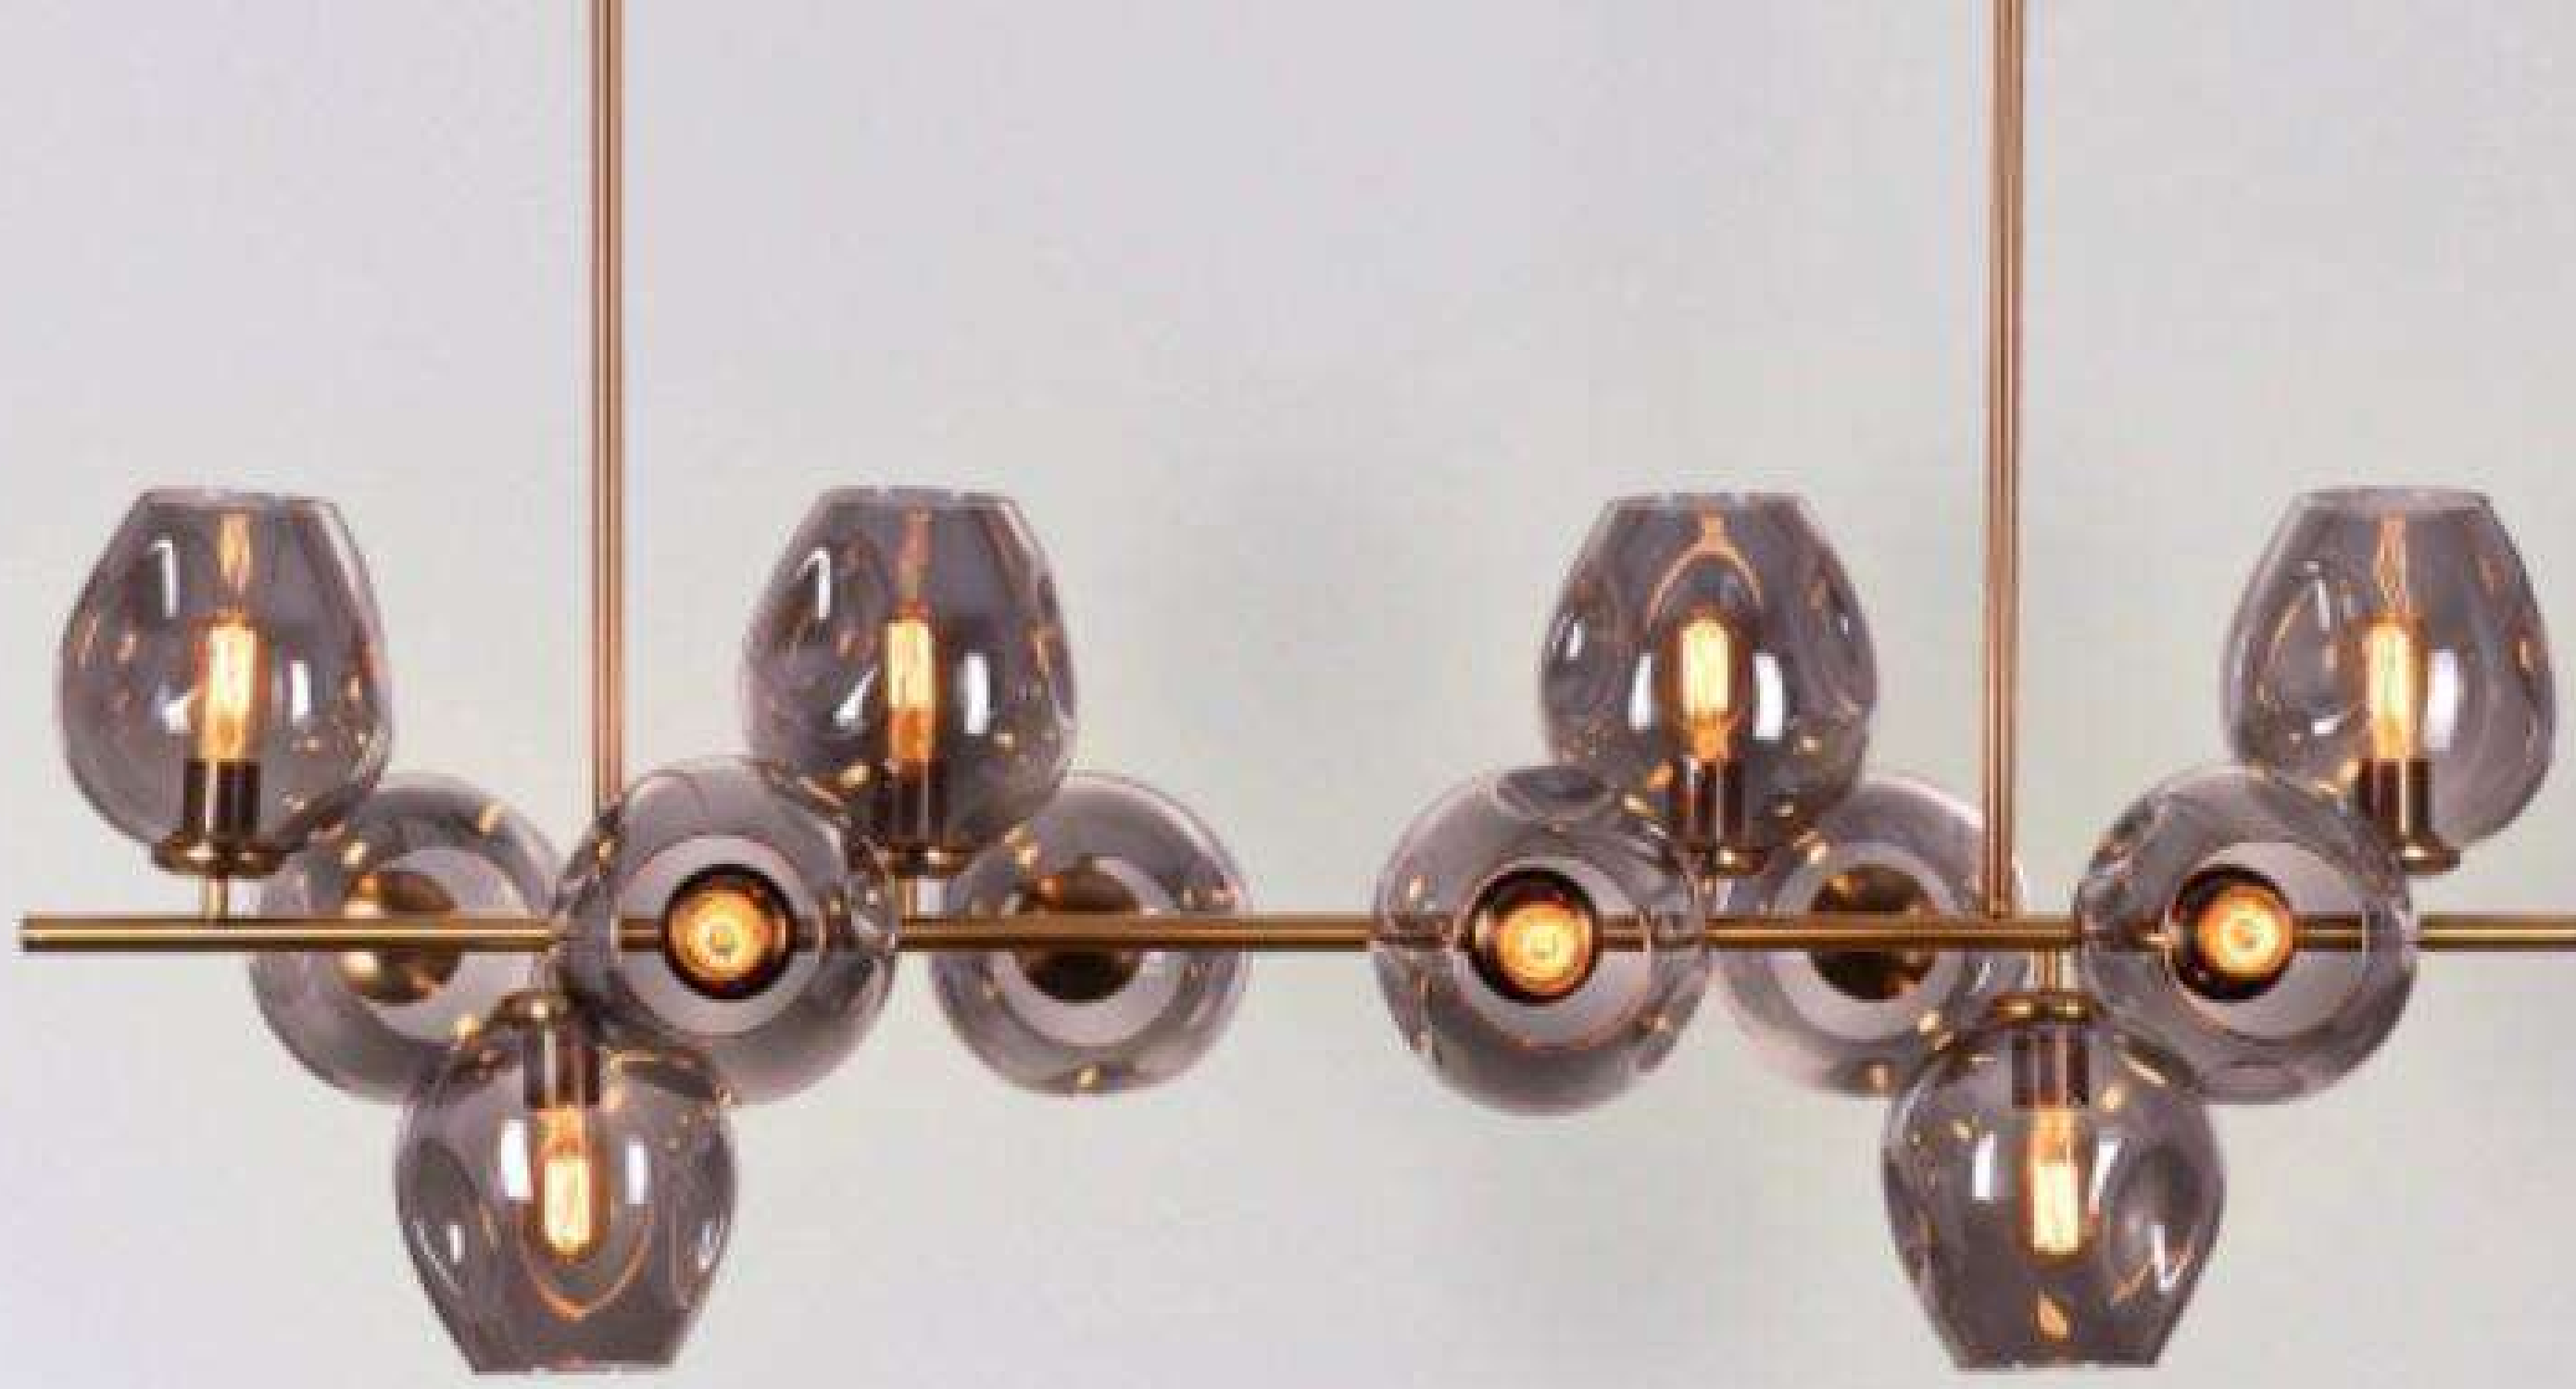

HOLDER TYPE : E27
SIZE :L1200 W320
CODE : LCCL25/12
MATERIAL : METAL + GLASS
FINISH : BRASS + SMOKE GREY
S.NO : 25000/-