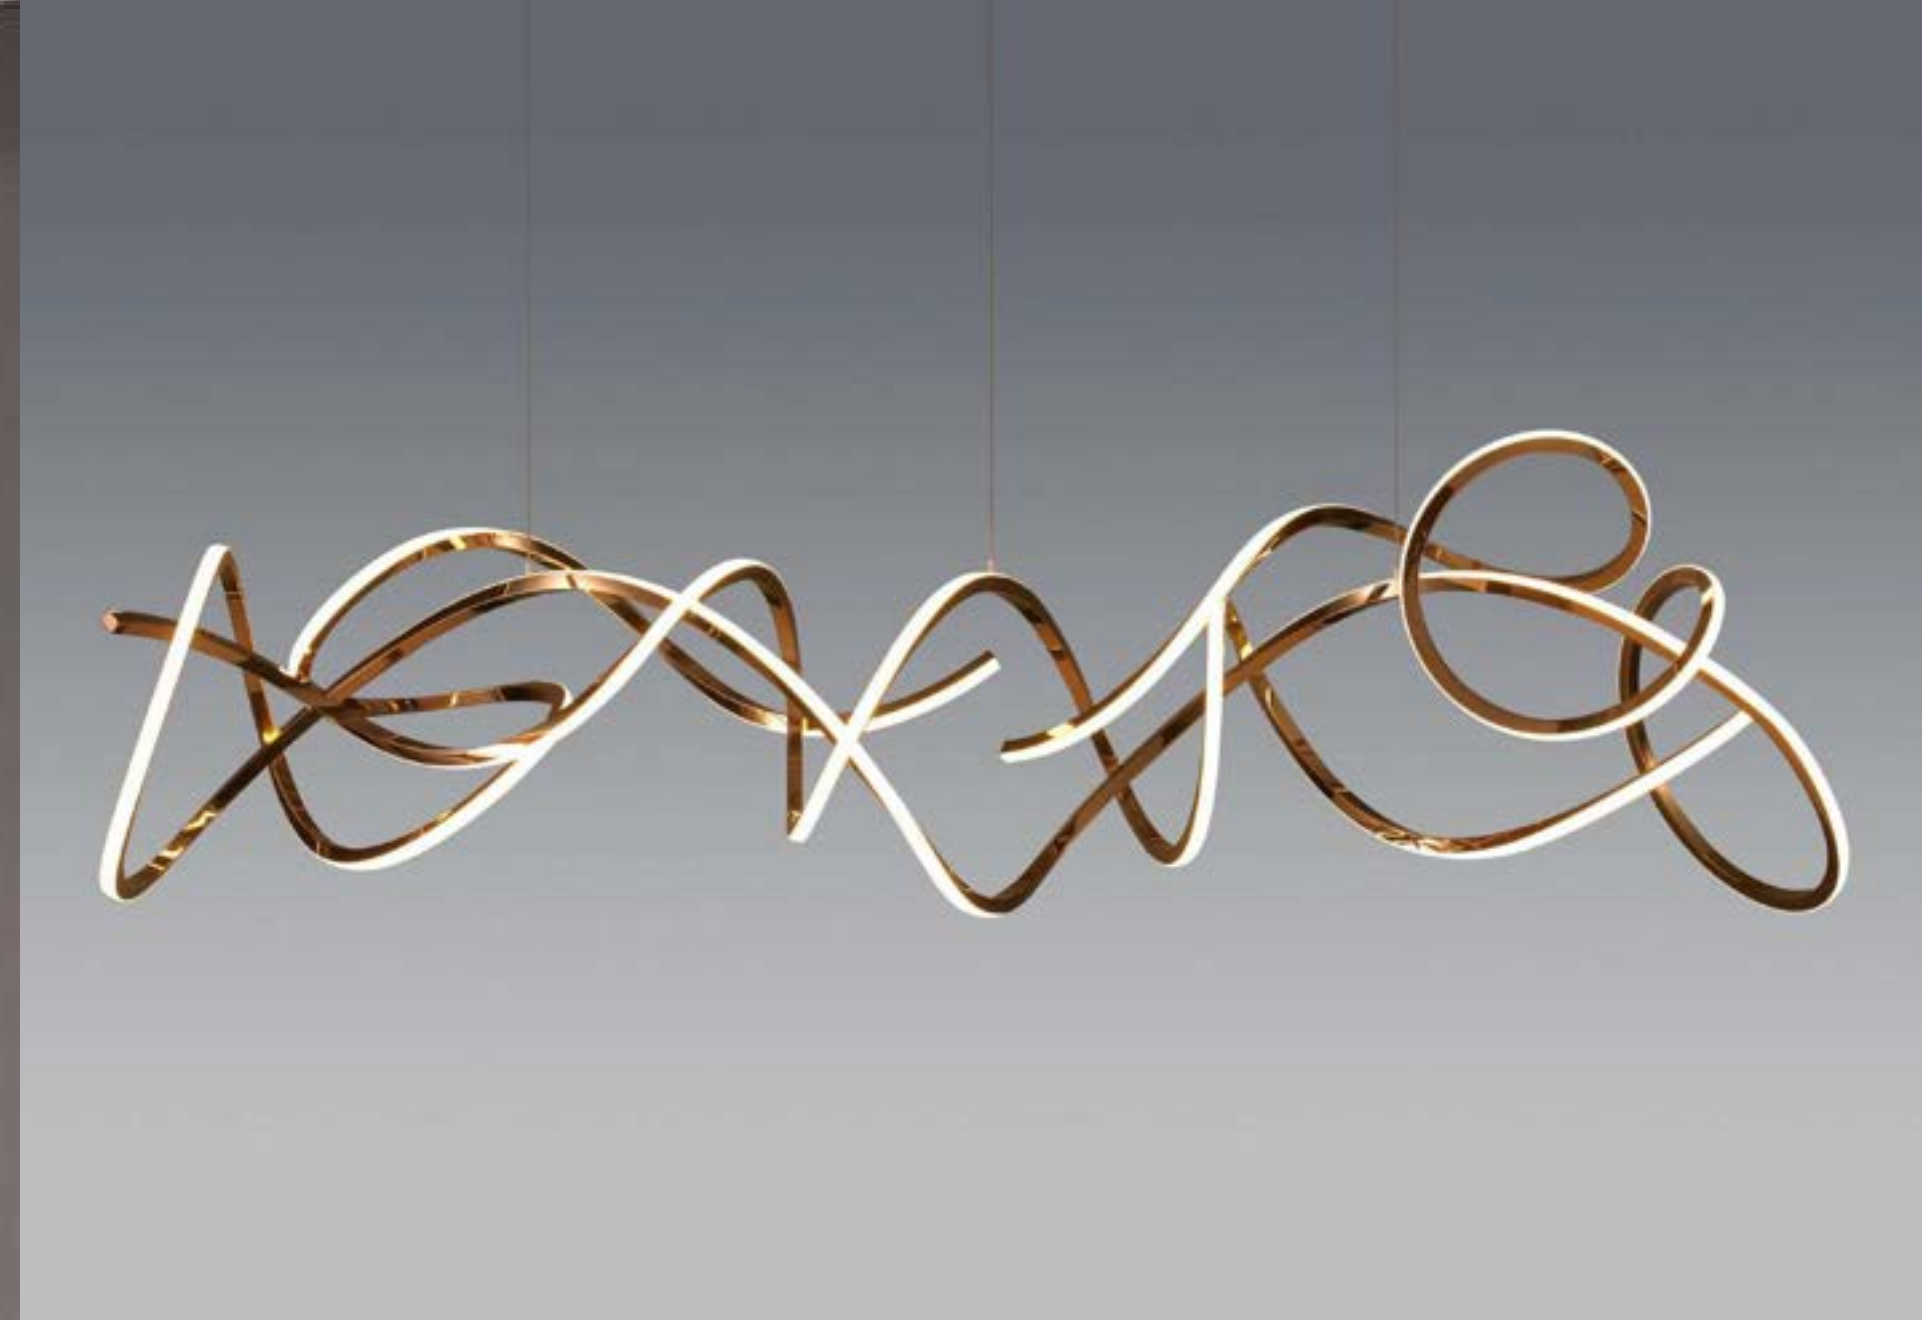

HOLDER TYPE : LED
SIZE : L1100
CODE : LCCLP5127
MATERIAL :STAINLESS STEEL
FINISH : GOLD/ ROSEGOLD
PRICE: 75500/-