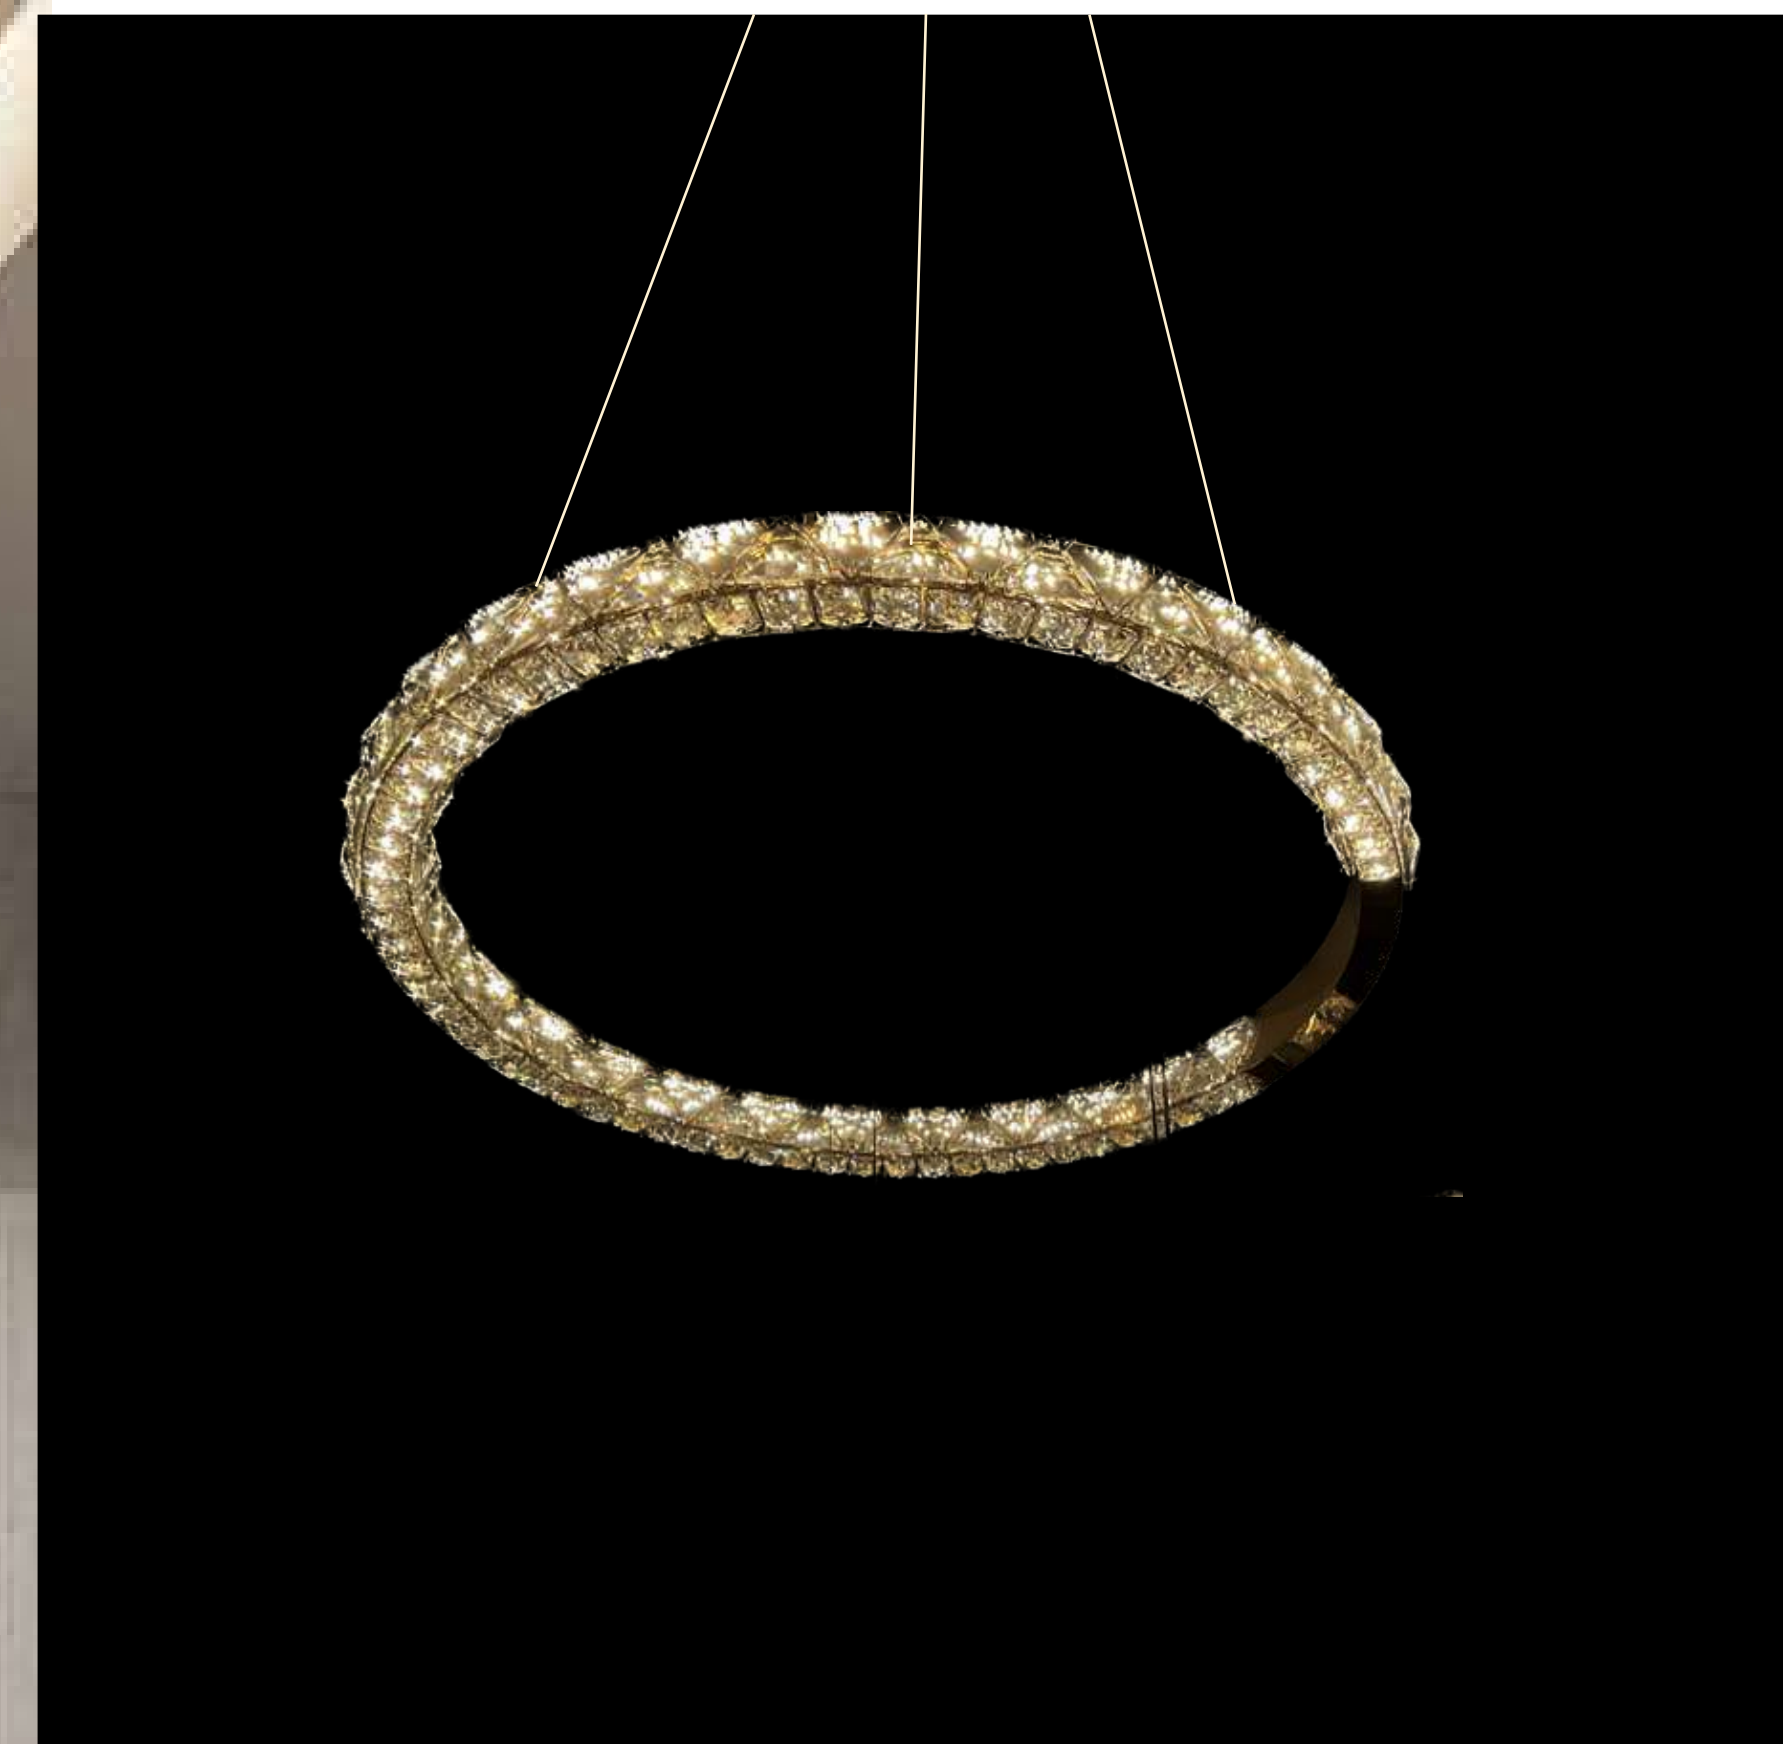

HOLDER TYPE : LED (3 in 1)
SIZE : D600
CODE :C005 /600
MATERIAL :METAL
FINISH : RGD+CRYSTAL
PRICE: 26000/-