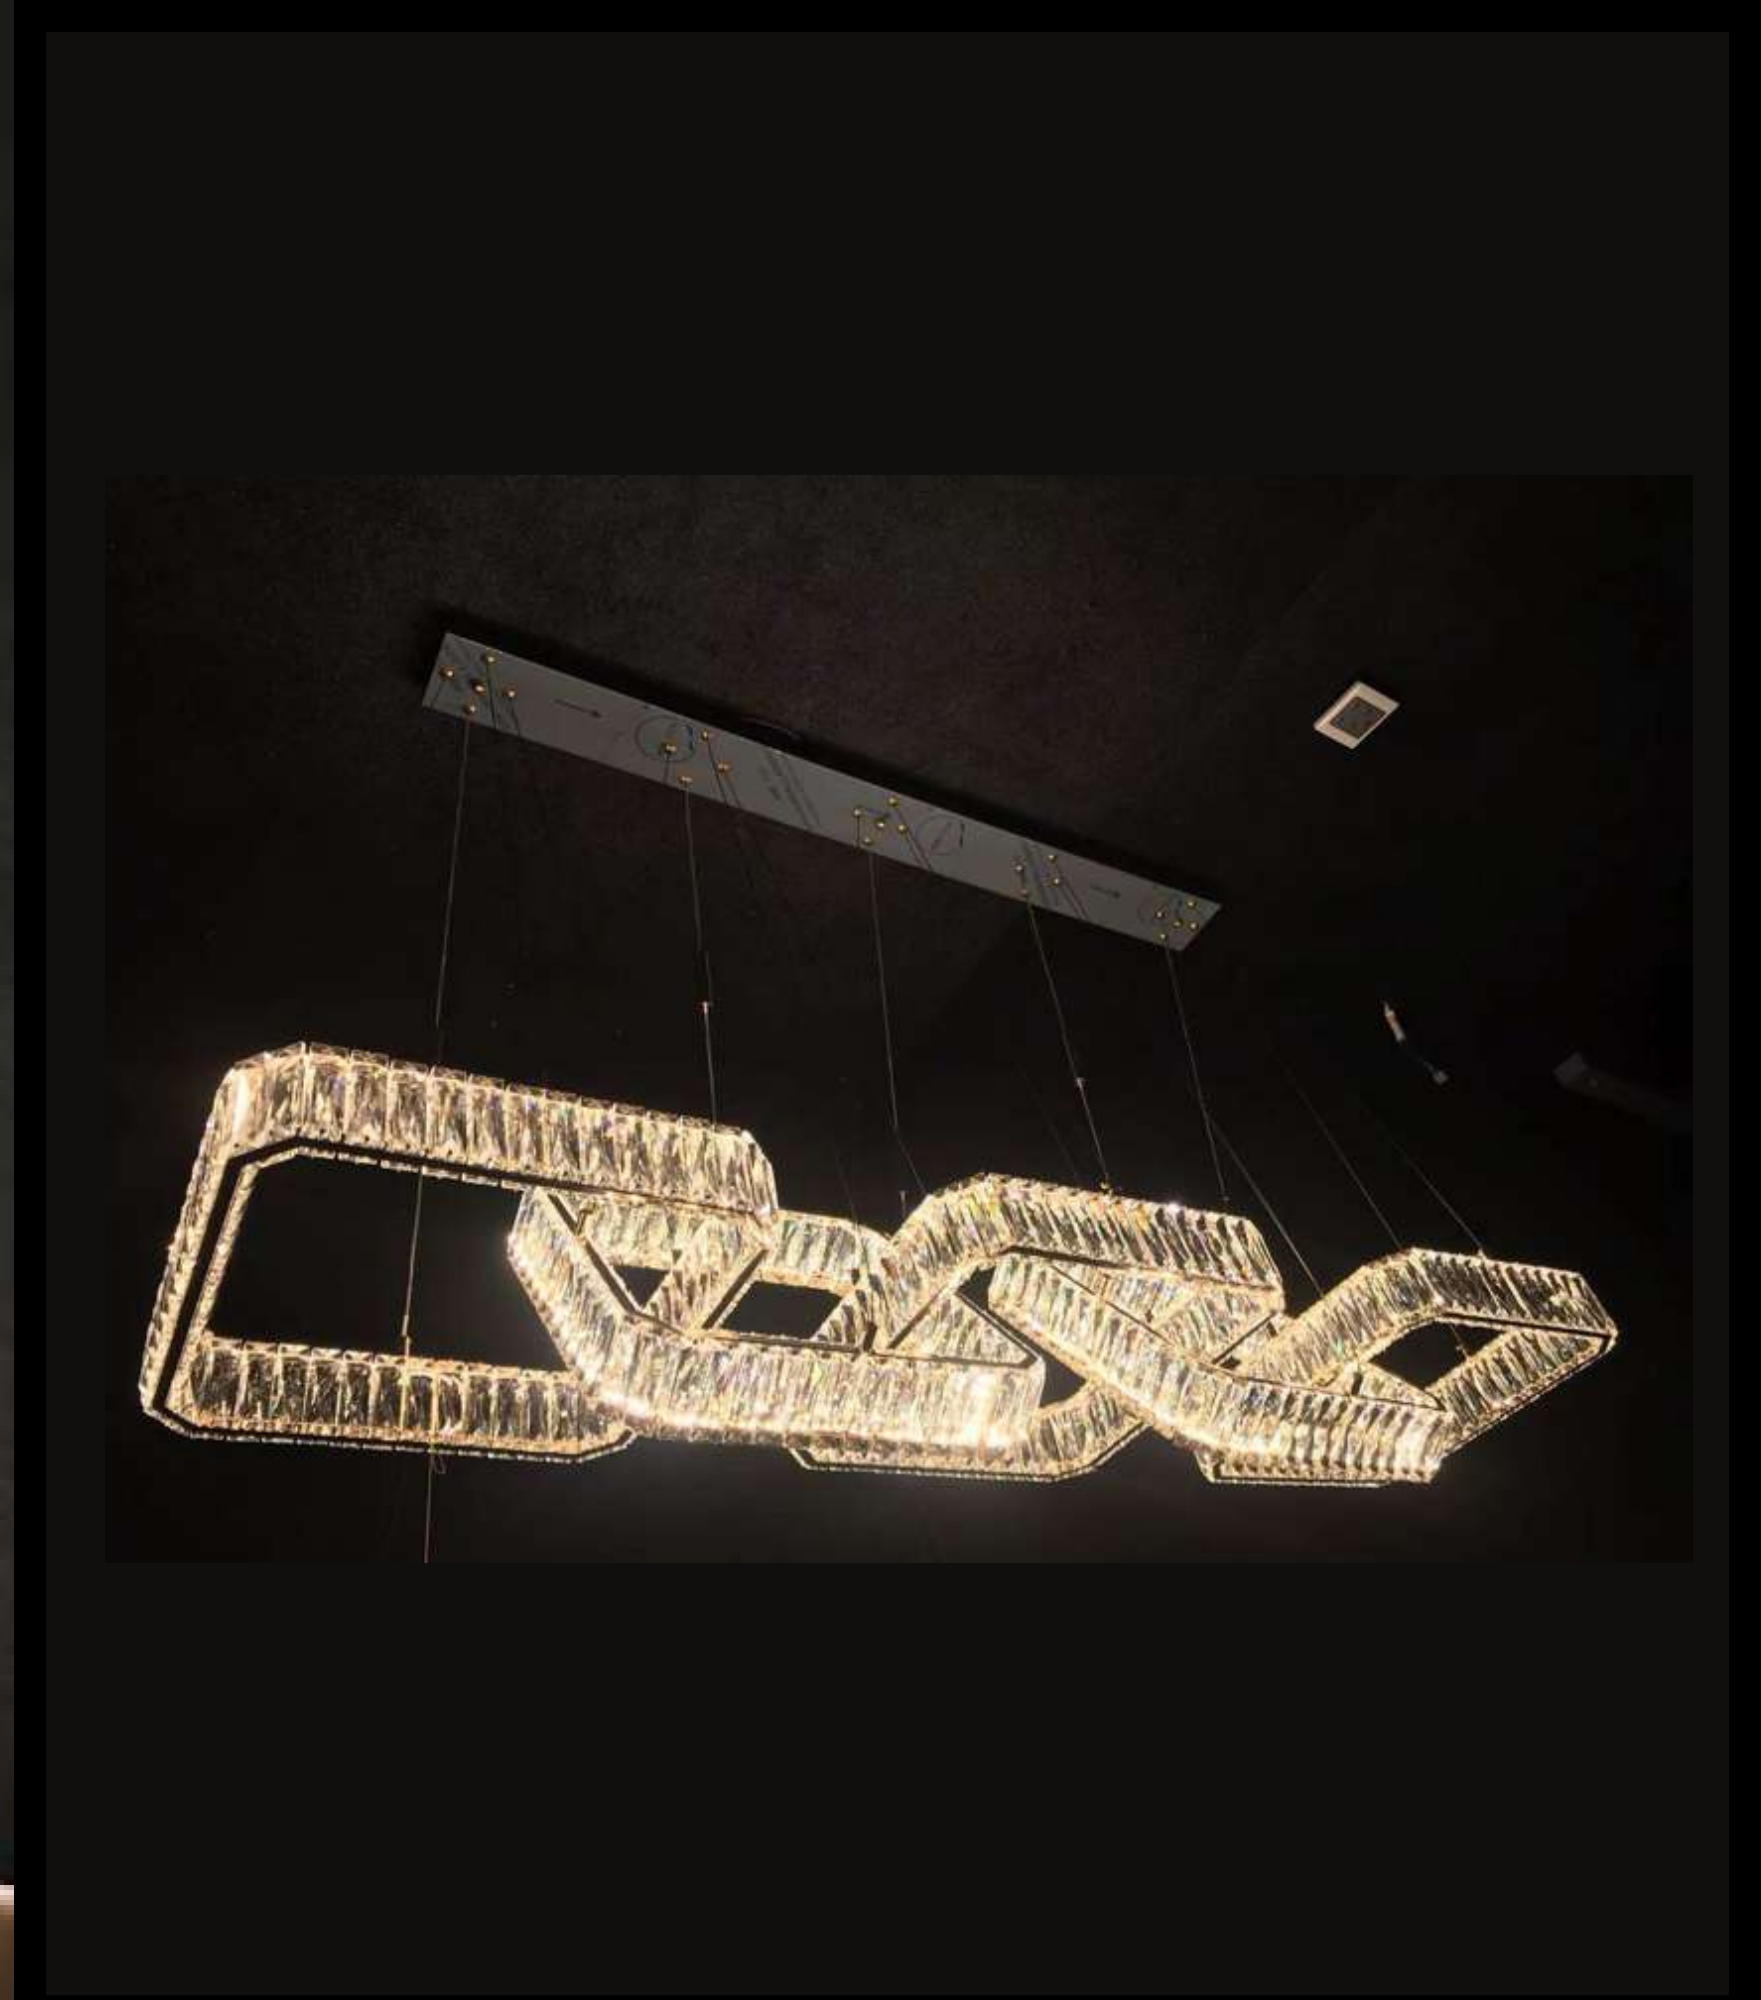

HOLDER TYPE : LED
SIZE : L1100
CODE : 22318
MATERIAL :METAL + CRYSTAL
FINISH : GOLD
PRICE: 67500/-