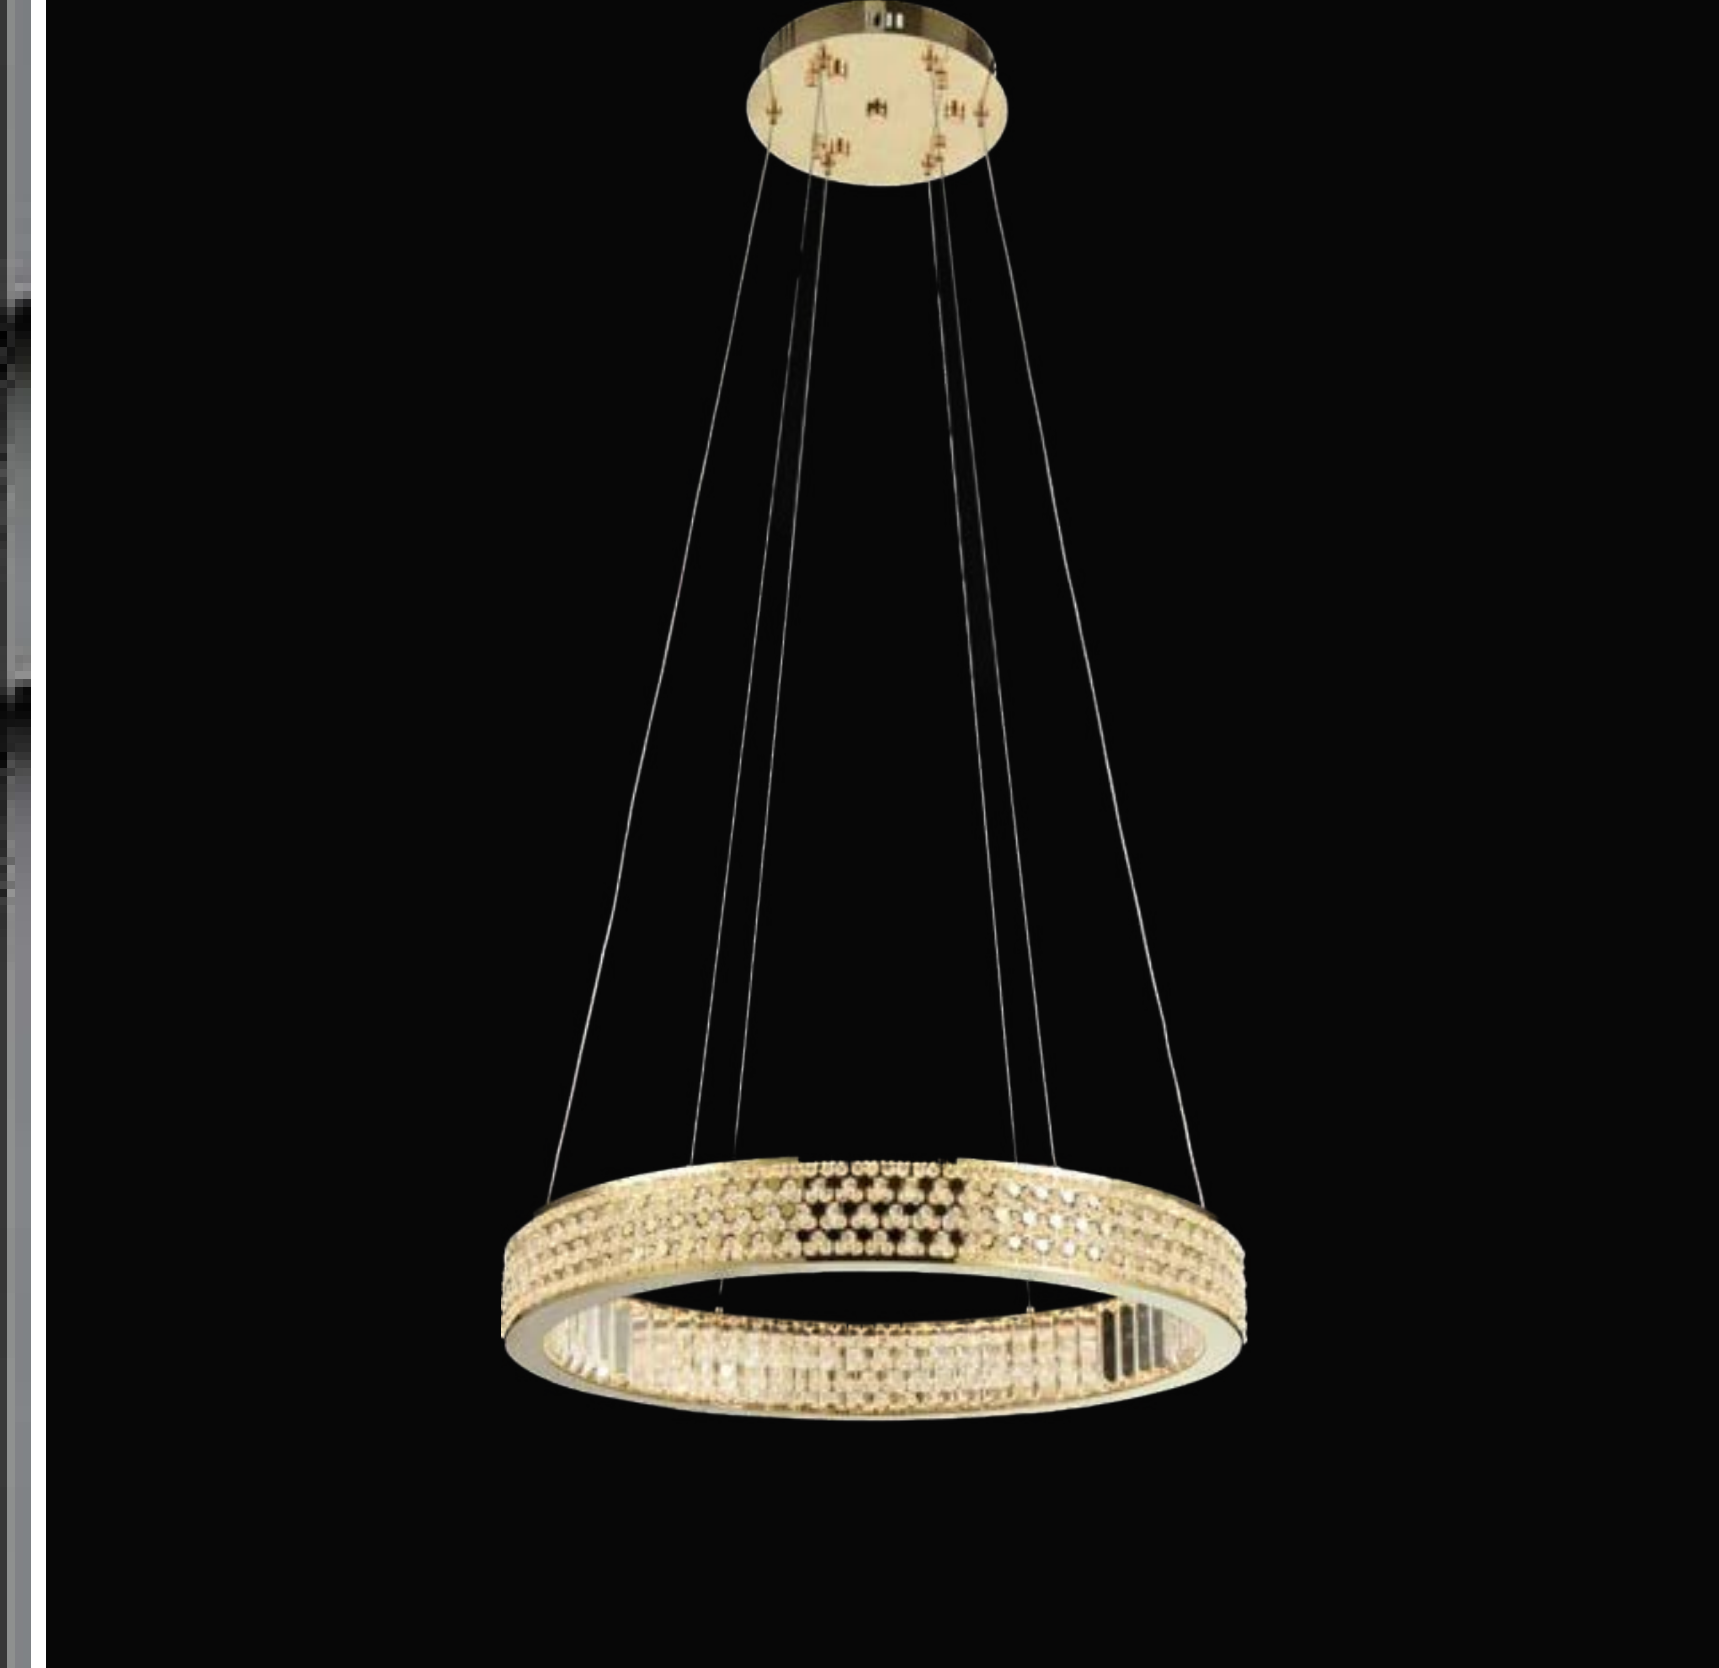

HOLDER TYPE : LED
SIZE : D600
CODE : D8805/600
MATERIAL :METAL
FINISH : FG + CRYSTAL
PRICE: 15750/-