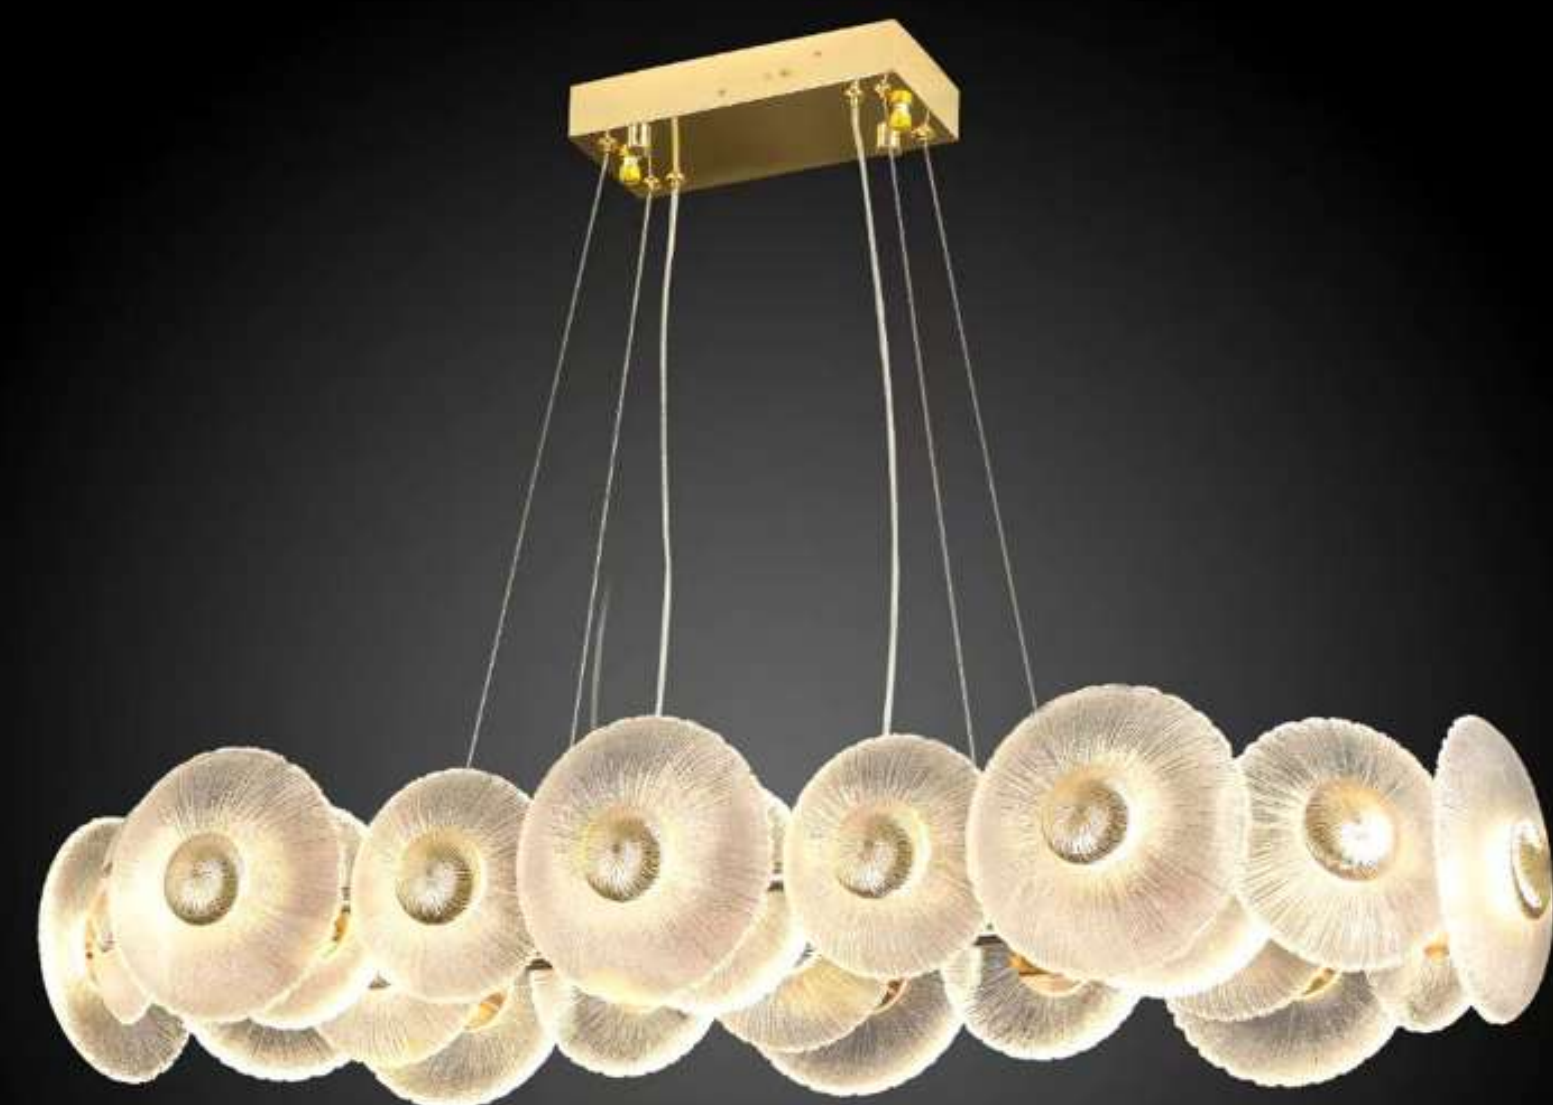

HOLDER TYPE : LED
SIZE : L1000 H280
CODE : 9963/22
MATERIAL :METAL+ GLASS
FINISH : BRASS
PRICE: 36500/-