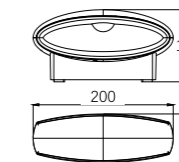

LLO-027

Watt: 9w
Dimension(mm): 200x69x103
LED chip: OSRAM
Material: Die-cast Aluminium+pc
Body color: Black
CCT: 3000K
CRI: T
Beam Angle: 350°
Luminous Flux: 364lm
IP: IP54