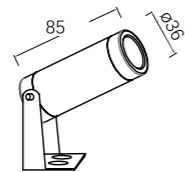

LLO-180

Watt: 6w
Dimension(mm): 36x85
LED chip: /Bridgelux
Material: Aluminium
Body color: Black
CCT: 3000K
CRI: T
Beam Angle: 10°
Luminous Flux: 240lm
IP: IP65