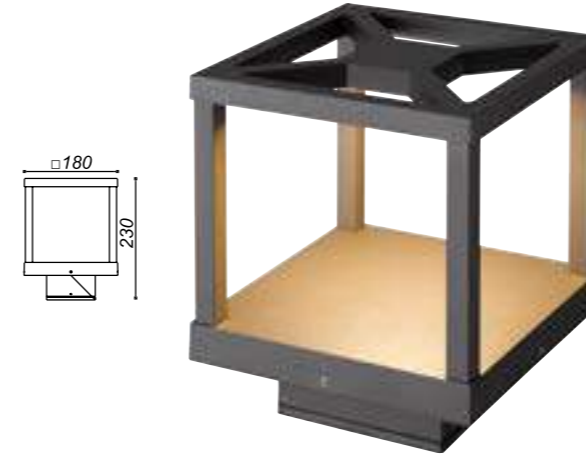

LB-036

Watt: 12w
Dimension(mm): 230x180
LED chip: CREE
Material: Aluminium
Body color: Black
CCT: 3000K
CRI: T
Beam Angle: 360°
Luminous Flux: 870lm
IP: IP54