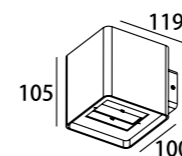

LLO-089
UP/DOWN
Watt: 2x5w
Dimension(mm): 119x110x105
LED chip: CREE
Material: Die-cast aluminium
Body color: Black
CCT: 3000K
CRI: T
Beam Angle: 30° -130°
Luminous Flux: 883lm
IP: IP54

200-240V
50Hz