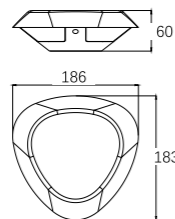

LLO-077

Watt: 6w
Dimension(mm): 183x186x60
LED chip: OSRAM
Material: Die-cast Aluminium+pc
Body color: Black
CCT: 3000K
CRI: T
Beam Angle: 141°
Luminous Flux: 449lm
IP: IP54