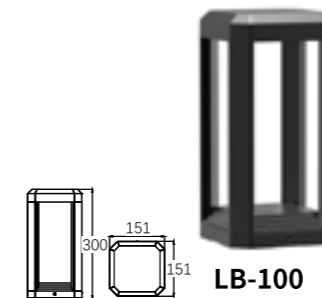

LB-100

Watt: 10w
Dimension(mm): 300x151x151
LED chip: CREE
Material: Die-cast Aluminium
Body color: Black
CCT: 3000K
CRI: T
Beam Angle: 197°
Luminous Flux: 290lm
IP: IP54