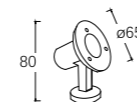

LEO-040

Watt: 16w
Dimension(mm): 140x140x46
LED chip: EPISTAR SMD 2835
Material: Aluminium+pc
Body color: Black
CCT: 3000K/4000K
CRI: T
Beam Angle: 180°
Luminous Flux: 95-100lm/w
IP: IP54

LEO-100

Watt: 2w
Dimension(mm): 65x80
LED chip: Bridgelux
Material: 304 stainless steel
Body color: silver
CCT: 3000K
CRI: T
Beam Angle: 15°
Luminous Flux: 80lm/w
IP: IP68
Voltage: 24V