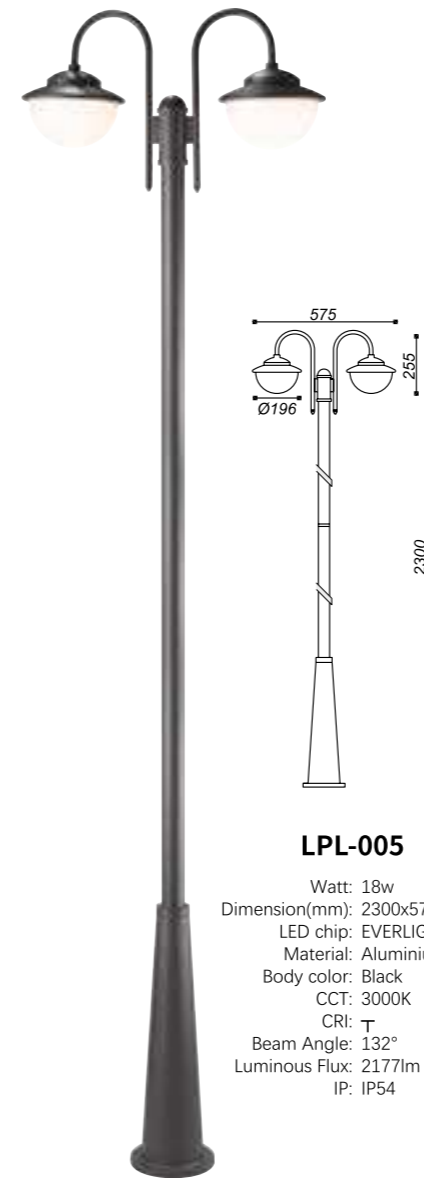

LPL-005

Watt: 18w
Dimension(mm): 2300x575
LED chip: EVERLIGHT
Material: Aluminium+pc
Body color: Black
CCT: 3000K
CRI: T
Beam Angle: 132°
Luminous Flux: 2177lm
IP: IP54