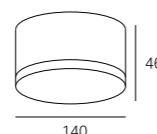

LEO-039

Watt: 8w
Dimension(mm): 90x90x46
LED chip: EPISTAR SMD 2835
Material: Aluminium+pc
Body color: Black
CCT: 3000K/4000K
CRI: T
Beam Angle: 180°
Luminous Flux: 95-100lm/w
IP: IP54