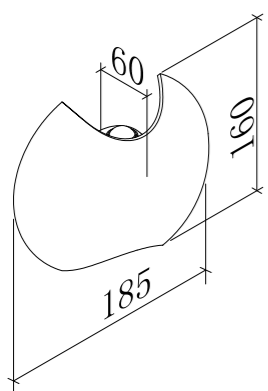

LLO-131
UP/DOWN
Watt: 2x3w
Dimension(mm): 185x160x60
LED chip: CREE
Material: Aluminium
Body color: White
CCT: 3000K
CRI: T
Beam Angle: 45°
Luminous Flux: 420lm
IP: IP65

LLO-132
THREE WAY
Watt: 3x3w
Dimension(mm): 185x180x60
LED chip: CREE
Material: Aluminium
Body color: White
CCT: 3000K
CRI: T
Beam Angle: 45°
Luminous Flux: 630lm
IP: IP65

LLO-133
FOUR WAY
Watt: 4x3w
Dimension(mm): 185x180x60
LED chip: CREE
Material: Aluminium
Body color: White
CCT: 3000K
CRI: T
Beam Angle: 45°
Luminous Flux: 840lm
IP: IP65

LLO-136
ONE WAY
Watt: 5w
Dimension(mm): 120x90x167
LED chip: EPISTAR COB
Material: Die-cast Aluminium+pc
Body color: White
CCT: 3000K
CRI: T
Beam Angle: 84°
Luminous Flux: 350lm
IP: IP65

LLO-135
UP/DOWN
Watt: 10w
Dimension(mm): 120x125x170
LED chip: EPISTAR COB
Material: Die-cast Aluminium+pc
Body color: White
CCT: 3000K
CRI: T
Beam Angle: 86°
Luminous Flux: 700lm
IP: IP65