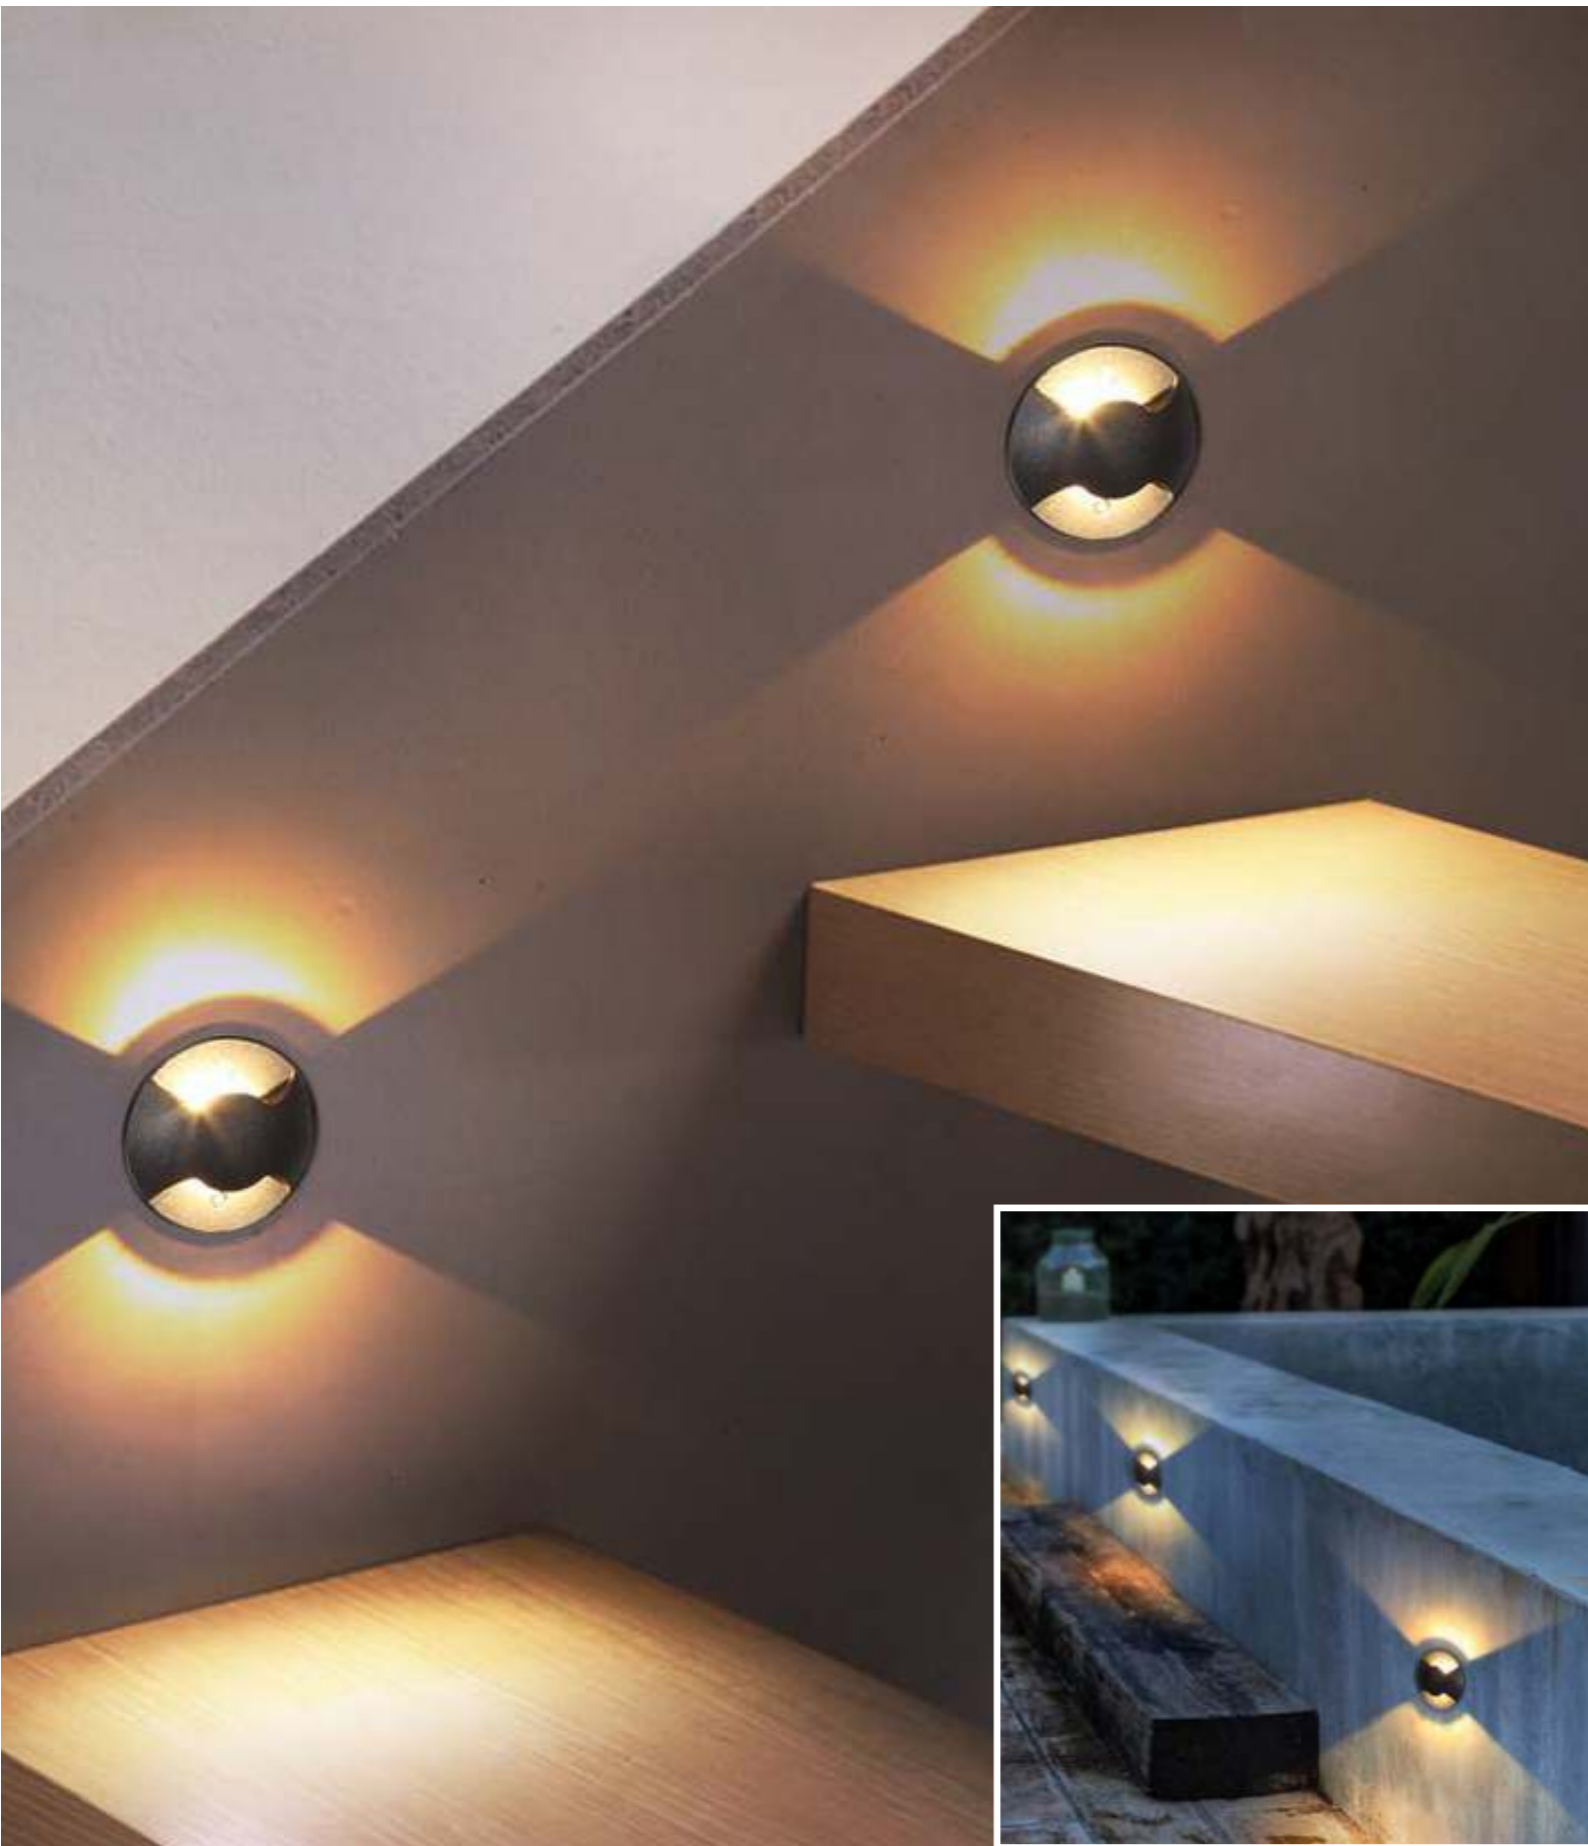

LLO-129E

Watt: 4W
Dimension(mm): 62*85
LED chip: CREE XGP2
Material: ALUMINIUM+PC
Body color: DARK GREY
CCT: 2700K
CRI: >80
Beam Angle: 10°
Luminous Flux: 240LM
IP: IP68

LLO-129M

Watt: 1.5W
Dimension(mm): 210*210*55
LED chip: CREE
Material: ALUMINIUM+PC
Body color: DARK GREY
CCT: 3000K
CRI: >80
Beam Angle: 120°
Luminous Flux: 90LM
IP: IP67

LLO-129N

Watt: 3W
Dimension(mm): 210*210*55
LED chip: CREE
Material: ALUMINIUM+PC
Body color: DARK GREY
CCT: 3000K
CRI: >80
Beam Angle: 120°
Luminous Flux: 180LM
IP: IP67

LLO-129O

Watt: 6W
Dimension(mm): 210*210*55
LED chip: CREE
Material: ALUMINIUM+PC
Body color: DARK GREY
CCT: 3000K
CRI: >80
Beam Angle: 120°
Luminous Flux: 360LM
IP: IP67