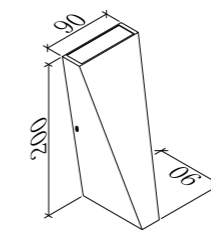

LLO-137
Watt: 10w
Dimension(mm): 90x200x90
LED chip: EPISTAR COB
Material: Aluminium
Body color: White
CCT: 3000K
CRI: T
Beam Angle: 31°
Luminous Flux: 700lm
IP: IP65