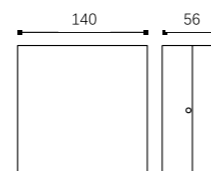

LLO-040

Watt: 4w
Dimension(mm): 140x65
LED chip: EVERLIGHT
Material: Aluminium+pc
Body color: Black
CCT: 3000K
CRI: T
Beam Angle: 126°
Luminous Flux: 278lm
IP: IP54

LLO-052

Watt: 9w
Dimension(mm): 300x70x53
LED chip: EVERLIGHT
Material: Die-cast Aluminium+pc
Body color: Black
CCT: 3000K
CRI: T
Beam Angle: 127°
Luminous Flux: 350lm
IP: IP65

LLO-041

Watt: 4w
Dimension(mm): 140x65
LED chip: EVERLIGHT
Material: Aluminium+pc
Body color: Black
CCT: 3000K
CRI: T
Beam Angle: 119°
Luminous Flux: 278lm
IP: IP54

LLO-044

Watt: 6w
Dimension(mm): 250x250x60
LED chip: OSRAM
Material: Aluminium+pc
Body color: Black
CCT: 3000K
CRI: T
Beam Angle: 124°
Luminous Flux: 630lm
IP: IP65