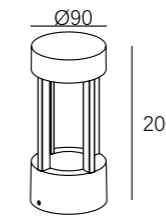

LB-083

Watt: 7w
Dimension(mm): 200x90
LED chip: CREE
Material: Die-cast Aluminium
Body color: Black
CCT: 3000K
CRI: T
Beam Angle: 40°
Luminous Flux: 419lm
IP: IP54