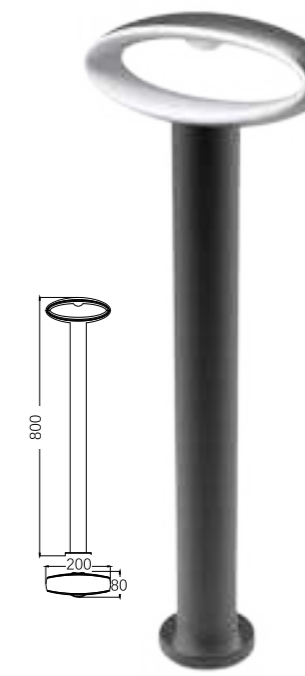

LB-052

Watt: 9w
Dimension(mm): 800x200x80
LED chip: OSRAM
Material: Die-cast Aluminium+pc
Body color: Black
CCT: 3000K
CRI: T
Beam Angle: 350°
Luminous Flux: 350lm
IP: IP54