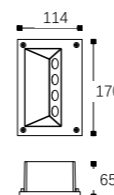

Watt: 4w
Dimension(mm): 170x114x65
Cut-Out: 170x105x60
LED chip: CREE XBD
Material: Aluminium
Body color: Dark Grey
CCT: 3000K
CRI: T
Beam Angle: 30°
Luminous Flux: 80lm/w
IP: IP65