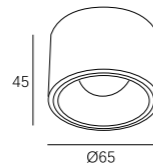

LLO-059D

Watt: 8W
Dimension(mm): 65x45
LED chip: Lumens/DOB
Material: Aluminium
Body color: Sand black
CCT: 3000K
CRI: >80
Beam Angle: 35°
Luminous Flux: 577LM
IP: IP54