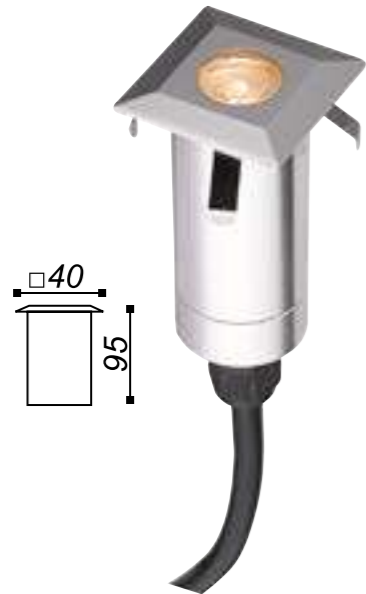

LLO-121

Watt: 1w
Dimension(mm): 40x40x95
Cut-Out(mm): 35x35
LED chip: CREE
Material: Aluminium
Body color: silver
CCT: 3000K
CRI: T
Beam Angle: 24°
Luminous Flux: 46lm
IP: IP65