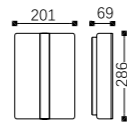

LLO-079H
Watt: 10W
Dimension(mm): 201*69*286
LED chip: SMD-EVERLIGHT
Material: ALUMINIUM+GLASS
Body color: DARK GREY
CCT: 3000K
CRI: >80
Beam Angle: 113°
Luminous Flux: 662LM
IP: IP54