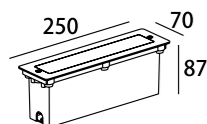

LLO-144

Watt: 6x1w
Dimension(mm): 114x226x65
Cut-Out(mm): 107x219x62
LED chip: Grey/Black
Material: Die-cast Aluminium
Body color: Grey
CCT: 3000K
CRI: T
Beam Angle: 29°
Luminous Flux: 529lm
IP: IP65

LLO-148