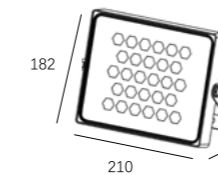

LFL-030

Watt: 30W
Dimension(mm): 180x157x53
LED chip: EPISTAR
Material: Aluminium+PC
Body color: Black
CCT: 3000K/6000K
CRI: > 90
Beam Angle: 120°
Luminous Flux: 2700LM
IP: IP65