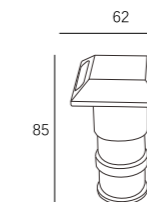

LEO-004

Watt: 12w
Dimension(mm): 112x109
Cut-Out(mm): 105
LED chip: CREE
Material: Aluminium
Body color: silver
CCT: 3000K
CRI: T
Beam Angle: 60°
Luminous Flux: 80lm/w
IP: IP44

LEO-014

Watt: 3w
Dimension(mm): 42x42x82
Cut-Out(mm): 40
LED chip: EPISTAR
Material: Aluminium
Body color: silver
CCT: 3000K
CRI: T
Beam Angle: 60°
Luminous Flux: 300-310lm
IP: IP54