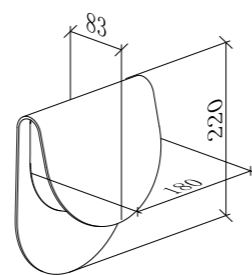

LLO-130
Watt: 9w
Dimension(mm): 180x118
LED chip: OSRAM
Material: Aluminium
Body color: White
CCT: 3000K
CRI: T
Beam Angle: 17°
Luminous Flux: 630lm
IP: IP65

LLO-137
Watt: 10w
Dimension(mm): 90x200x90
LED chip: EPISTAR COB
Material: Aluminium
Body color: White
CCT: 3000K
CRI: T
Beam Angle: 31°
Luminous Flux: 700lm
IP: IP65

LLO-138
Watt: 2x3w
Dimension(mm): 100x100x100
LED chip: Bridgelux
Material: Aluminium
Body color: White
CCT: 3000K
CRI: T
Beam Angle: 0° -120°
Luminous Flux: 480-500lm
IP: IP65

100-240V
50-60Hz

100-240V
50-60Hz

LLO-139A

Watt: 10w
 Dimension(mm): 225x75x150
 LED chip: EPISTAR SMD
 Material: Aluminium
 Body color: White
 CCT: 3000K
 CRI: T
 Beam Angle: 120°
 Luminous Flux: 800lm
 IP: IP65

LLO-139B

Watt: 10w
 Dimension(mm): 220x180x83
 LED chip: EPISTAR SMD
 Material: Aluminium
 Body color: White
 CCT: 3000K
 CRI: T
 Beam Angle: 120°
 Luminous Flux: 800lm
 IP: IP65