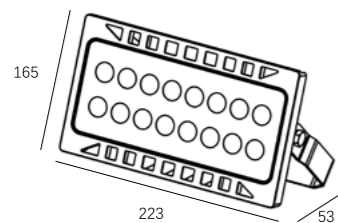

LFL-029

Watt: 50W
Dimension(mm): 223x165x53
LED chip: EPISTAR
Material: Aluminium+PC
Body color: Black
CCT: 3000K/6000K
CRI: > 90
Beam Angle: 120°
Luminous Flux: 4500LM
IP: IP65