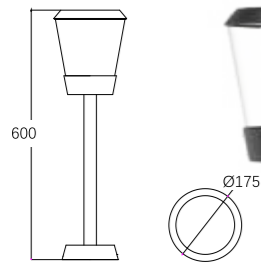

LB-132

Dimension(mm): 600*175*175
LED chip: Hoder.E27
Material: ALUMINIUM
Body color: DARK GREY
IP: IP54