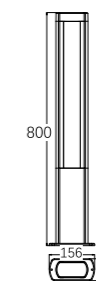

LB-079

Watt: 12w
Dimension(mm): 800x156x75
LED chip: EPISTAR
Material: Aluminium
Body color: Black
CCT: 3000K
CRI: T
Beam Angle: 110° x2
Luminous Flux: 756lm
IP: IP54