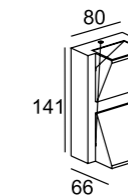

LLO-089
UP/DOWN
Watt: 2x5w
Dimension(mm): 119x110x105
LED chip: CREE
Material: Die-cast aluminium
Body color: Black
CCT: 3000K
CRI: T
Beam Angle: 30° -130°
Luminous Flux: 883lm
IP: IP54

200-240V
50Hz

LLO-034
 Watt: 6x1w
 Dimension(mm): 110x108x84
 LED chip: CREE
 Material: Die-cast aluminium
 Body color: Black
 CCT: 3000K
 CRI: T
 Beam Angle: 25°
 Luminous Flux: 368lm
 IP: IP54

LLO-033
 Watt: 3x1w
 Dimension(mm): 85x106x84
 LED chip: CREE
 Material: Die-cast aluminium
 Body color: Black
 CCT: 3000K
 CRI: T
 Beam Angle: 24°
 Luminous Flux: 211lm
 IP: IP54

LLO-031
 Watt: 2x7w
 Dimension(mm): 135x135x96
 LED chip: CREE
 Material: Die-cast aluminium
 Body color: Grey/Black
 CCT: 3000K
 CRI: T
 Beam Angle: 18°
 Luminous Flux: 1153lm
 IP: IP54

LLO-032
 Watt: 1x7w
 Dimension(mm): 100x135x96
 LED chip: CREE
 Material: Die-cast aluminium
 Body color: Grey/Black
 CCT: 3000K
 CRI: T
 Beam Angle: 18°
 Luminous Flux: 540lm
 IP: IP54

LLO-084

Watt: 1x3w
Dimension(mm): 88x65x40
LED chip: CREE
Material: Die-cast aluminium
Body color: Grey/Black
CCT: 3000K
CRI: T
Beam Angle: 101°
Luminous Flux: 85lm
IP: IP54

LLO-085

Watt: 2x4w
Dimension(mm): 125x90x43
LED chip: CREE
Material: Die-cast aluminium
Body color: Grey/Black
CCT: 3000K
CRI: T
Beam Angle: 50°
Luminous Flux: 320lm
IP: IP54

LLO-086

Watt: 1x3w
Dimension(mm): 80x75x66
LED chip: CREE
Material: Die-cast aluminium
Body color: Grey/Black
CCT: 3000K
CRI: T
Beam Angle: 84°
Luminous Flux: 85lm
IP: IP54