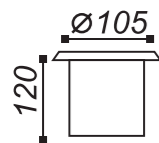

LLO-129C

Watt: 1w
Dimension(mm): 31x46
Cut-Out(mm): 29.5x55
LED chip: EPISTAR
Material: Aluminium
Body color: silver
CCT: 3000K
CRI: T
Beam Angle: 45°
Luminous Flux: 80lm
IP: IP65

LLO-129D

Watt: 3w
Dimension(mm): 42x80
Cut-Out(mm): 40
LED chip: Bridgelux
Material: Aluminium
Body color: silver
CCT: 3000K
CRI: T
Beam Angle: 10°
Luminous Flux: 180lm
IP: IP65