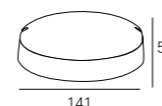

LEO-036

Watt: 6w
Dimension(mm): 88x70x42
LED chip: CREE
Material: Aluminium
Body color: Dark Grey
CCT: 3000K
CRI: T
Beam Angle: 90°
Luminous Flux: 540-600lm
IP: IP54

85-265V
50-60Hz

LEO-047

Watt: 10w
Dimension(mm): 141x52
LED chip: EPISTAR
Material: Aluminium+pc
Body color: Black/White
CCT: 3000/6000K
CRI: T
Luminous Flux: 998lm
IP: IP54