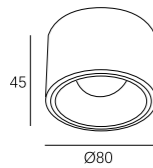

LLO-059E

Watt: 15W
Dimension(mm): 80x45
LED chip: Lumens/ DOB
Material: Aluminium
Body color: Sand black
CCT: 3000K
CRI: >80
Beam Angle: 35°
Luminous Flux: 1179LM
IP: IP54