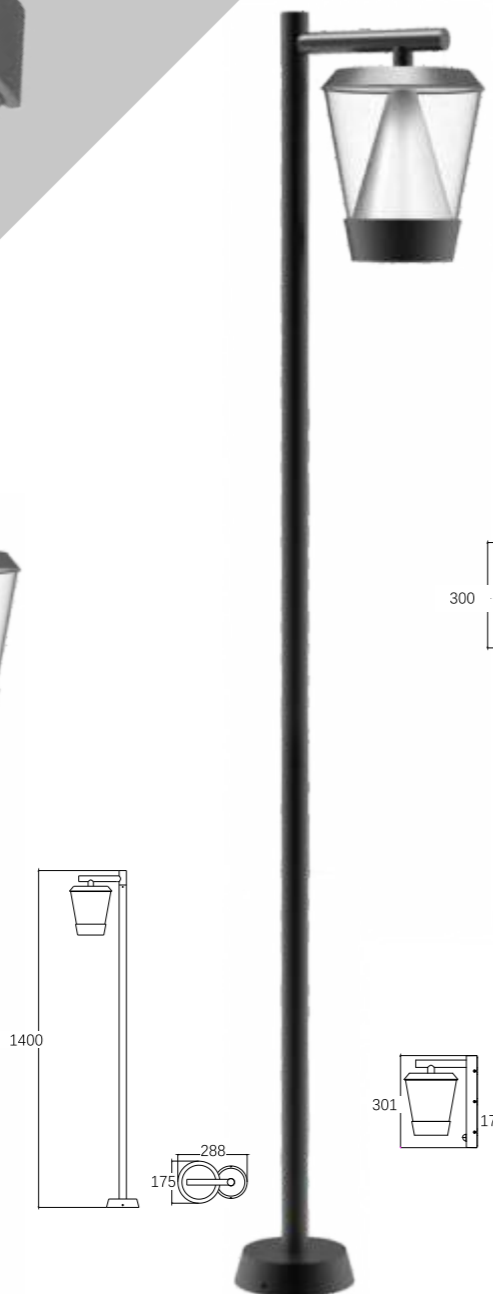

LB-136

Watt: 13W
Dimension(mm): 1400*175*288
LED chip: OSRAM
Material: ALUMINIUM
Body color: DARK GREY
CCT: 3000K
CRI: >80
IP: IP65