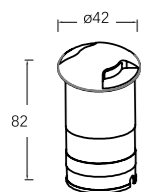

LEO-012

Watt: 3w
Dimension(mm): 42x82
Cut-Out(mm): 40
LED chip: EPISTAR
Material: Aluminium
Body color: silver
CCT: 3000K
CRI: T
Beam Angle: 60°
Luminous Flux: 300-310lm
IP: IP54