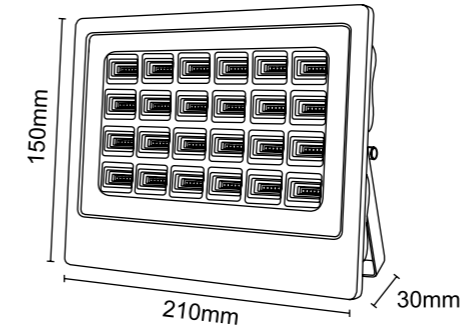

LFL-017

Watt: 30w
Dimension(mm): 210x150x30
LED chip: Sanan 2835
Material: Die-cast Aluminium+glass
Body color: White
CCT: 3000/6000K
CRI: T
Beam Angle: 110°
Luminous Flux: 100lm/w
IP: IP65