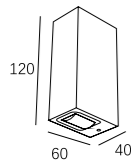

LEO-032A
Watt: 2*3W
Dimension(mm): 40x60x120
LED chip: Bridgelux
Material: Die-casting
Body color: Sand grey
CCT: 3000K
CRI: > 80
Beam Angle: 10/60°
Luminous Flux: 500-550LM
IP: IP54