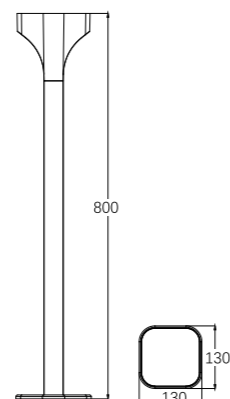

LB-107

Watt: 6w
Dimension(mm): 800x130x130
LED chip: OSRAM
Material: Aluminium
Body color: Black
CCT: 3000K
CRI: T
Beam Angle: 60°
Luminous Flux: 500lm
IP: IP54