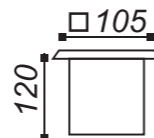

LLO-123

Watt: 3w
Dimension(mm): 105x105x120
Cut-Out(mm): 97x97
LED chip: CREE
Material: Aluminium
Body color: silver
CCT: 3000K
CRI: T
Beam Angle: 96°
Luminous Flux: 180lm
IP: IP65