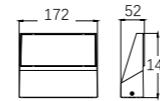

LLO-099P

Watt: 13W
Dimension(mm): 172*52*141
LED chip: OSRAM
Material: ALUMINIUM
Body color: DARK GREY
CCT: 3000K
CRI: >80
Beam Angle: 127°
Luminous Flux: 652LM
IP: 65