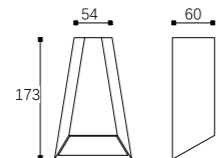

LEO-010

Watt: 3w
Dimension(mm): 76x81x63
LED chip: CREE
Material: Aluminium
Body color: Black
CCT: 2200/3000K
CRI: T
Beam Angle: 36°
Luminous Flux: 80lm/w
IP: IP44