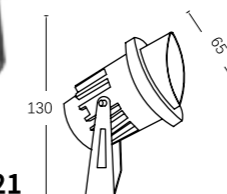

LEO-021

Watt: 5w
Dimension(mm): 130x65
LED chip: Bridgelux
Material: Aluminium
Body color: Black
CCT: 3000K
CRI: T
Beam Angle: 60°
Luminous Flux: 80lm/w
IP: IP54