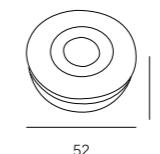

Watt: 5w
Dimension(mm): 52x10
LED chip: DOB
Material: Aluminium
Body color: White/Black
CCT: 3000K/4000K
CRI: T
Beam Angle: 120°
Luminous Flux: 450-500lm
IP: IP54

LLO-059A