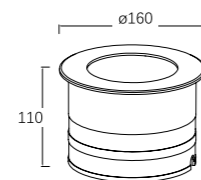

Watt: 6x2w
Dimension(mm): 160x110
Cut-Out(mm): 150
LED chip: CREE
Material: Die-cast Aluminium+pc
Body color: silver
CCT: 3000K
CRI: T
Beam Angle: 10°
Luminous Flux: 360lm
IP: IP65

LLO-129H

Watt: 9x2w
Dimension(mm): 160x110
Cut-Out(mm): 150
LED chip: CREE
Material: Die-cast Aluminium+pc
Body color: silver
CCT: 3000K
CRI: T
Beam Angle: 10°
Luminous Flux: 480lm
IP: IP65