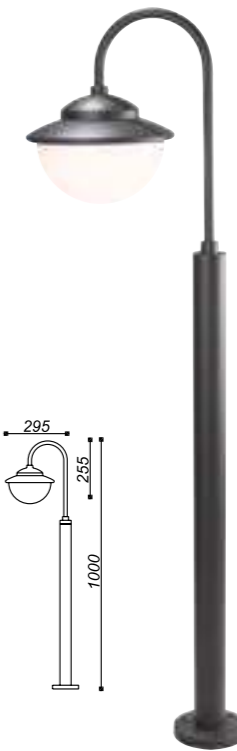

100-240V
50-60Hz

LPL-005

Watt: 18w
Dimension(mm): 2300x575
LED chip: EVERLIGHT
Material: Aluminium+pc
Body color: Black
CCT: 3000K
CRI: T
Beam Angle: 132°
Luminous Flux: 2177lm
IP: IP54

LLO-072

Watt: 9w
Dimension(mm): 335x280x196
LED chip: EVERLIGHT
Material: Aluminium+pc
Body color: Black
CCT: 3000K
CRI: T
Beam Angle: 132°
Luminous Flux: 1088lm
IP: IP54