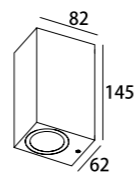

LLO-085

Watt: 2x4w
Dimension(mm): 125x90x43
LED chip: CREE
Material: Die-cast aluminium
Body color: Grey/Black
CCT: 3000K
CRI: T
Beam Angle: 50°
Luminous Flux: 320lm
IP: IP54

LLO-086

Watt: 1x3w
Dimension(mm): 80x75x66
LED chip: CREE
Material: Die-cast aluminium
Body color: Grey/Black
CCT: 3000K
CRI: T
Beam Angle: 84°
Luminous Flux: 85lm
IP: IP54

LLO-087

Watt: 2x3w
Dimension(mm): 80x141x66
LED chip: CREE
Material: Die-cast aluminium
Body color: Grey/Black
CCT: 3000K
CRI: T
Beam Angle: 87°
Luminous Flux: 160lm
IP: IP54

200-240V
50Hz
CREE

200-240V
50Hz
CREE

LLO-091
 ONE WAY
 Watt: 1x7w
 Dimension(mm): 95x82x62
 LED chip: CREE
 Material: Die-cast aluminium
 Body color: Grey/Black
 CCT: 3000K
 CRI: T
 Beam Angle: 72°
 Luminous Flux: 577lm
 IP: IP54

LLO-090
 UP/DOWN
 Watt: 2x7w
 Dimension(mm): 145x82x62
 LED chip: CREE
 Material: Die-cast aluminium
 Body color: Grey/Black
 CCT: 3000K
 CRI: T
 Beam Angle: 72°
 Luminous Flux: 1116lm
 IP: IP54