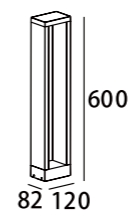

PHILIPS

LB-042

Watt: 5w
Dimension(mm): 600x75x75
LED chip: Philips AC LED
Material: Die-cast Aluminium
Body color: Black
CCT: 3000K
CRI: T
Beam Angle: 43°
Luminous Flux: 195lm
IP: IP54

LB-054

Watt: 5W
Dimension(mm): 600x75x75
LED chip: Philips AC LED
Material: Die-cast Aluminium
Body color: Black
CCT: 3000K
CRI: T
Beam Angle: 42°
Luminous Flux: 98lm
IP: IP54

LB-088

Watt: 10w
Dimension(mm): 600x120x82
LED chip: Philips AC LED
Material: Die-cast Aluminium
Body color: Black
CCT: 3000K
CRI: T
Beam Angle: 52°
Luminous Flux: 526lm
IP: IP54

LB-096

Watt: 15w
Dimension(mm): 500x141x141/650x141x141
LED chip: Philips AC LED
Material: Die-cast Aluminium
Body color: Black
CCT: 3000K
CRI: T
Beam Angle: 47°
Luminous Flux: 858lm
IP: IP54