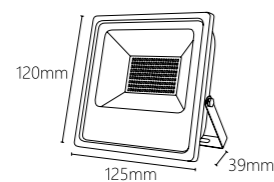

LFL-011

Watt: 10w
Dimension(mm): 125x120x39
LED chip: SANAN 5730
Material: Die-cast Aluminium+glass
Body color: Black
CCT: 3000/6000K
CRI: T
Beam Angle: 110°
Luminous Flux: 100lm/w
IP: IP65