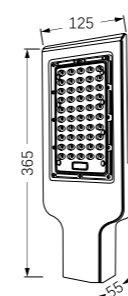

LST-004

Watt: 50w
Dimension(mm): 365x125x55
LED chip: Sanan 3030
Material: Die-cast Aluminium+pc
Body color: Black
CCT: 3000/6000K
CRI: T
Beam Angle: 110°
Luminous Flux: 100lm/w
IP: IP67