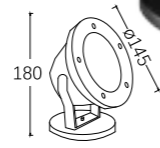

LEO-103A

Watt: 12w
Dimension(mm): 145x180
LED chip: EPILEDS
Material: 304 stainless steel
Body color: silver
CCT: RGB
CRI: T
Beam Angle: 10°
IP: IP68
Voltage: 24V