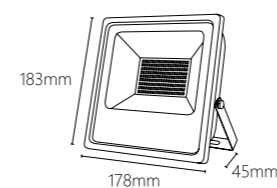

LFL-012

Watt: 20w
Dimension(mm): 178x45x183
LED chip: SANAN 5730
Material: Die-cast Aluminium+glass
Body color: Black
CCT: 3000/6000K
CRI: T
Beam Angle: 110°
Luminous Flux: 100lm/w
IP: IP65