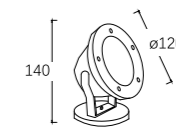

LEO-102

Watt: 6w
Dimension(mm): 120x140
LED chip: Bridgelux
Material: 304 stainless steel
Body color: silver
CCT: 3000K
CRI: T
Beam Angle: 10°
Luminous Flux: 80lm/w
IP: IP68
Voltage: 24V