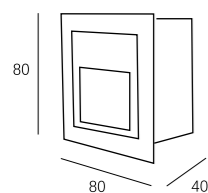

LEO-024

Watt: 3w
Dimension(mm): 80x80x40
Cut-Out: 72x72
LED chip: CREE
Material: Aluminium
Body color: White/Dark Grey
CCT: 3000K
CRI: T
Beam Angle: 60°
Luminous Flux: 240-260lm
IP: IP54