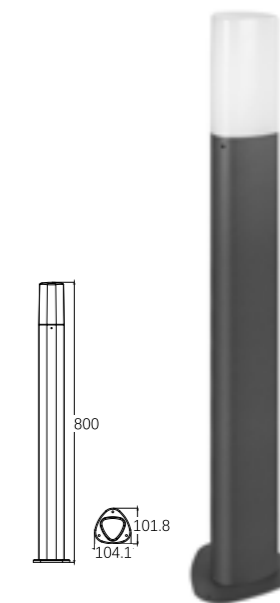

LB-025

Watt: 18w
Dimension(mm): 800x101.8x104.1
LED: E27 HOLDER
Material: Aluminium+pc
Body color: Black
CRI: T
IP: IP44