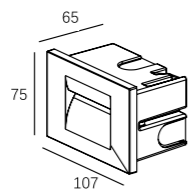

Watt: 3.6w
Dimension(mm): 107x75x65
Cut-Out(mm): 98x62x59
LED chip: Philips
Material: Die-cast Aluminium
Body color: Black
CCT: 3000K
CRI: T
Beam Angle: 33°
Luminous Flux: 75lm
IP: IP65

LLO-151