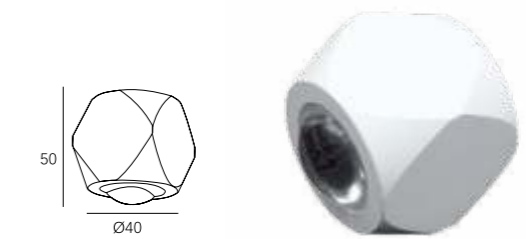

LLO-139G
Watt: 2*1W
Dimension(mm): 40*50*40
LED chip: Bridgelux
Material: ALUMINIUM+PC
Body color: White/Black
CCT: 3000K
CRI: >80
Beam Angle: 60°
Luminous Flux: 190-200LM
IP: IP54

LLO-139H
Watt: 1W
Dimension(mm): 40*50*40
LED chip: Bridgelux
Material: ALUMINIUM+PC
Body color: White/Black
CCT: 3000K
CRI: >80
Beam Angle: 60°
Luminous Flux: 90-100LM
IP: IP54