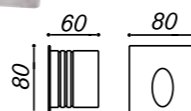

Adjustable 20°

Anti-glare

LLO-140
Watt: 3w
Dimension(mm): 80x60
Cut-Out(mm): 78
LED chip: CREE
Material: Aluminium
Body color: silver
CCT: 3000K
CRI: T
Beam Angle: 78°
Luminous Flux: 146lm
IP: IP54

LLO-141
Watt: 3w
Dimension(mm): 80x80x60
Cut-Out(mm): 78x78
LED chip: CREE
Material: Aluminium
Body color: silver
CCT: 3000K
CRI: T
Beam Angle: 78°
Luminous Flux: 146lm
IP: IP54