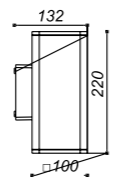

LLO-012

Watt: 1x1w
Dimension(mm): 74x74x52
LED chip: CREE
Material: Die-cast aluminium
Body color: Black
CCT: 3000K
CRI: T
Beam Angle: 35° x2
Luminous Flux: 81lm
IP: IP54

LLO-013

Watt: 4x1w
Dimension(mm): 100x100x52
LED chip: CREE
Material: Die-cast aluminium
Body color: Black
CCT: 3000K
CRI: T
Beam Angle: 11° x4
Luminous Flux: 179lm
IP: IP54

LLO-035

Watt: 4x1w
Dimension(mm): Ø100x52
LED chip: CREE
Material: Die-cast aluminium
Body color: Black
CCT: 3000K
CRI: T
Beam Angle: 11° x4
Luminous Flux: 179lm
IP: IP54

200-240V
50Hz

LLO-007

ONE WAY
Watt: 1x12w
Dimension(mm): 138x132x100
LED chip: CREE
Material: Aluminium+glass
Body color: Black
CCT: 3000K
CRI: T
Beam Angle: 44°
Luminous Flux: 846lm
IP: IP54

LLO-007A

UP/DOWN
Watt: 2x12w
Dimension(mm): 220x132x100
LED chip: CREE
Material: Aluminium+glass
Body color: Black
CCT: 3000K
CRI: T
Beam Angle: 44°
Luminous Flux: 1577lm
IP: IP54

LLO-008

ONE WAY
Watt: 1x7w
Dimension(mm): 116.5x120x121
LED chip: CREE
Material: Aluminium+glass
Body color: Black
CCT: 3000K
CRI: T
Beam Angle: 31°
Luminous Flux: 512lm
IP: IP54

LLO-009

UP/DOWN
Watt: 2x6w
Dimension(mm): 121x120x116.5
LED chip: CREE
Material: Aluminium+glass
Body color: Black
CCT: 3000K
CRI: T
Beam Angle: 31°
Luminous Flux: 935lm
IP: IP54

LLO-099D

UP/DOWN
Watt: 2x6w
Dimension(mm): 240x106x94
LED chip: CREE
Material: Aluminium+glass
Body color: Black
CCT: 3000K
CRI: T
Beam Angle: 73°
Luminous Flux: 725lm
IP: IP54