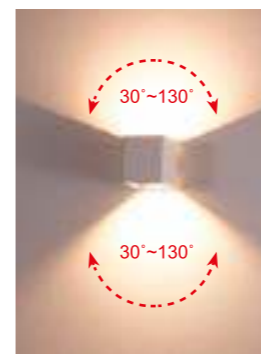

LLO-016
UP/DOWN
Watt: 2x7w
Dimension(mm): 130x90x120
LED chip: CREE
Material: Die-cast aluminium
Body color: Black
CCT: 3000K
CRI: T
Beam Angle: 21°
Luminous Flux: 1208lm
IP: IP54