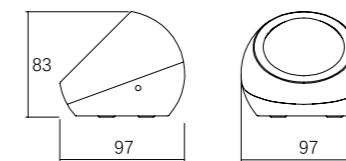

LLO-159

Watt: 6w
Dimension(mm): 97x97x83
LED chip: CREE
Material: Die-cast Aluminium+pc
Body color: Black
CCT: 3000K
CRI: T
Beam Angle: 45°
Luminous Flux: 360lm
IP: IP65