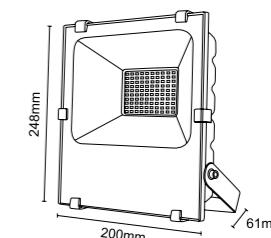

LFL-004A

Watt: 50w
Dimension(mm): 248x200x61
LED chip: Sanan 2835
Material: Die-cast Aluminium+glass
Body color: Black
CCT: RGB
CRI: T
Beam Angle: 110°
Luminous Flux: 100lm/w
IP: IP65