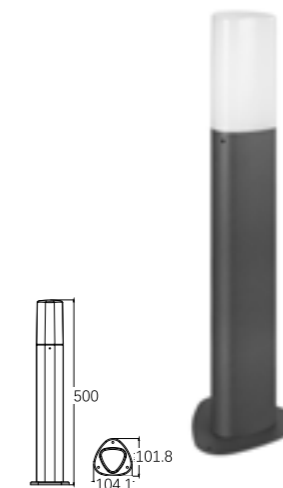

LB-024

Watt: 23w
Dimension(mm): 500x101.8x104.1
LED: E27 HOLDER
Material: Aluminium+pc
Body color: Black
CRI: T
IP: IP44