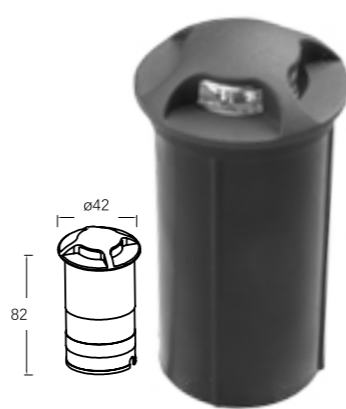

LEO-013

Watt: 3w
Dimension(mm): 42x82
Cut-Out(mm): 40
LED chip: EPISTAR
Material: Aluminium
Body color: silver
CCT: 3000K
CRI: T
Beam Angle: 60°
Luminous Flux: 300-310lm
IP: IP54