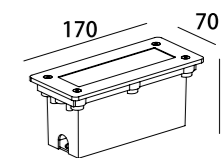

LLO-146

Watt: 3x1w
Dimension(mm): 170x70x74
Cut-Out(mm): 65x106x72
LED chip: CREE
Material: Aluminium+304grade
Body color: silver
CCT: 3000K
CRI: T
Beam Angle: 31°
Luminous Flux: 270lm
IP: IP67