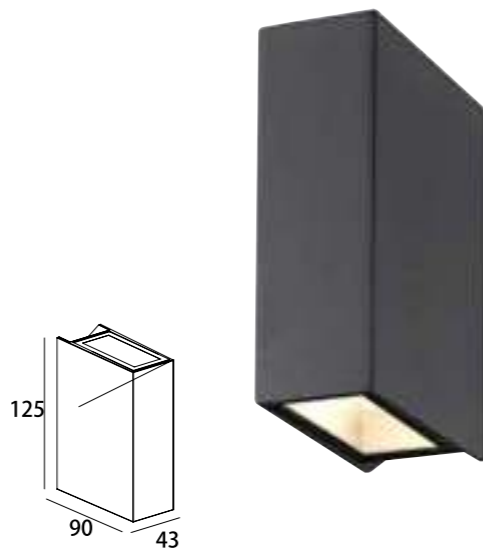

LLO-089
UP/DOWN
Watt: 2x5w
Dimension(mm): 119x110x105
LED chip: CREE
Material: Die-cast aluminium
Body color: Black
CCT: 3000K
CRI: T
Beam Angle: 30° -130°
Luminous Flux: 883lm
IP: IP54

200-240V
50Hz

LLO-034
 Watt: 6x1w
 Dimension(mm): 110x108x84
 LED chip: CREE
 Material: Die-cast aluminium
 Body color: Black
 CCT: 3000K
 CRI: T
 Beam Angle: 25°
 Luminous Flux: 368lm
 IP: IP54

LLO-033
 Watt: 3x1w
 Dimension(mm): 85x106x84
 LED chip: CREE
 Material: Die-cast aluminium
 Body color: Black
 CCT: 3000K
 CRI: T
 Beam Angle: 24°
 Luminous Flux: 211lm
 IP: IP54

LLO-031
 Watt: 2x7w
 Dimension(mm): 135x135x96
 LED chip: CREE
 Material: Die-cast aluminium
 Body color: Grey/Black
 CCT: 3000K
 CRI: T
 Beam Angle: 18°
 Luminous Flux: 1153lm
 IP: IP54

LLO-032
 Watt: 1x7w
 Dimension(mm): 100x135x96
 LED chip: CREE
 Material: Die-cast aluminium
 Body color: Grey/Black
 CCT: 3000K
 CRI: T
 Beam Angle: 18°
 Luminous Flux: 540lm
 IP: IP54

LLO-084

Watt: 1x3w
Dimension(mm): 88x65x40
LED chip: CREE
Material: Die-cast aluminium
Body color: Grey/Black
CCT: 3000K
CRI: T
Beam Angle: 101°
Luminous Flux: 85lm
IP: IP54