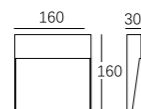

LLO-1590

Watt: 3W
 Dimension(mm): 155*37*75
 LED chip: EPISTAR
 Material: ALUMINIUM+PC
 Body color: DARK GREY
 CCT: 3000K
 CRI: >80
 Beam Angle: 120°
 Luminous Flux: 180LM
 IP: IP65

LLO-159M

Watt: 3W
 Dimension(mm): 105*22*105
 LED chip: EPISTAR
 Material: ALUMINIUM+PC
 Body color: DARK GREY
 CCT: 3000K
 CRI: >80
 Beam Angle: 120°
 Luminous Flux: 180LM
 IP: IP54

LLO-159N

Watt: 6W
 Dimension(mm): 160*30*160
 LED chip: EPISTAR
 Material: ALUMINIUM+PC
 Body color: DARK GREY
 CCT: 3000K
 CRI: >80
 Beam Angle: 120°
 Luminous Flux: 360LM
 IP: IP54

LLO-159P

Watt: 5W
 Dimension(mm): 240*37*75
 LED chip: EPISTAR
 Material: ALUMINIUM+PC
 Body color: DARK GREY
 CCT: 3000K
 CRI: >80
 Beam Angle: 120°
 Luminous Flux: 300LM
 IP: IP65