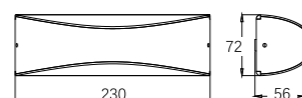

LLO-103

Watt: 10w
Dimension(mm): 230x72x56
LED chip: EPISTAR
Material: Die-cast aluminium
Body color: Black/Grey
CCT: 3000K
CRI: T
Luminous Flux: 275lm
IP: IP65