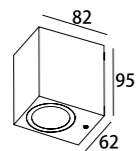

LLO-091
ONE WAY
Watt: 1x7w
Dimension(mm): 95x82x62
LED chip: CREE
Material: Die-cast aluminium
Body color: Grey/Black
CCT: 3000K
CRI: T
Beam Angle: 72°
Luminous Flux: 577lm
IP: IP54