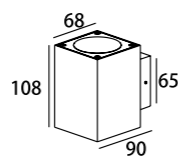

LLO-092
UP/DOWN
Watt: 2x4w
Dimension(mm): 108x68x90
LED chip: CREE
Material: Die-cast aluminium
Body color: Grey/Black
CCT: 3000K
CRI: T
Beam Angle: 44°
Luminous Flux: 565lm
IP: IP54