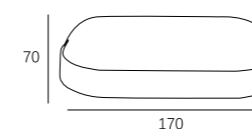

LEO-045

Watt: 8w
Dimension(mm): 170x70
LED chip: EPISTAR
Material: Aluminium+pc
Body color: Black/White
CCT: 3000/6000K
CRI: T
Luminous Flux: 788lm
IP: IP54

LEO-046

Watt: 15w
Dimension(mm): 208x98
LED chip: EPISTAR
Material: Aluminium+pc
Body color: Black/White
CCT: 3000/6000K
CRI: T
Luminous Flux: 1442lm
IP: IP54