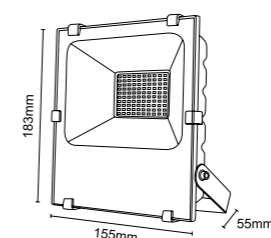

LFL-002

Watt: 20w
Dimension(mm): 183x155x55
LED chip: Sanan 2835
Material: Die-cast Aluminium+glass
Body color: Black
CCT: 3000/6000K/RED/BLUE/GREEN
CRI: T
Beam Angle: 110°
Luminous Flux: 100lm/w
IP: IP65