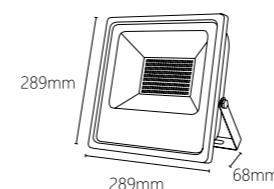

LFL-015

Watt: 100w
Dimension(mm): 289x289x68
LED chip: SANAN 5730
Material: Die-cast Aluminium+glass
Body color: Black
CCT: 3000/6000K
CRI: T
Beam Angle: 110°
Luminous Flux: 100lm/w
IP: IP65