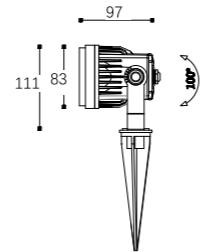

100-240V
50-60Hz

100-240V
50-60Hz

LEO-001

Watt: 6w
Dimension(mm): 63x83
LED chip: CREE
Material: Aluminium
Body color: Black
CCT: 3000/2200K
CRI: T
Beam Angle: 36°
Luminous Flux: 80lm/w
IP: IP44

LEO-002

Watt: 12w
Dimension(mm): 83x97
LED chip: CREE
Material: Aluminium
Body color: Black
CCT: 3000K
CRI: T
Beam Angle: 36°
Luminous Flux: 80lm/w
IP: IP44