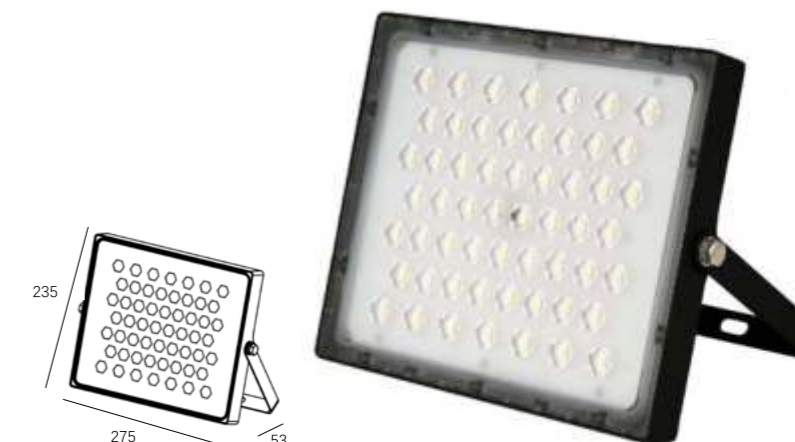

LFL-032

Watt: 100W
Dimension(mm): 275x235x53
LED chip: EPISTAR
Material: Aluminium+PC
Body color: Black
CCT: 3000K/6000K
CRI: > 90
Beam Angle: 120°
Luminous Flux: 9000LM
IP: IP65