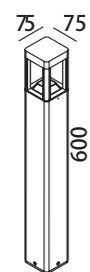

LB-042

Watt: 5w
Dimension(mm): 600x75x75
LED chip: Philips AC LED
Material: Die-cast Aluminium
Body color: Black
CCT: 3000K
CRI: T
Beam Angle: 43°
Luminous Flux: 195lm
IP: IP54