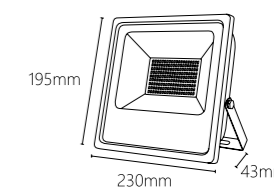

LFL-014

Watt: 50w
Dimension(mm): 230x195x43
LED chip: SANAN 5730
Material: Die-cast Aluminium+glass
Body color: Black
CCT: 3000/6000K
CRI: T
Beam Angle: 110°
Luminous Flux: 100lm/w
IP: IP65