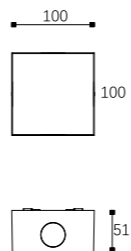

LEO-007

Watt: 12w
Dimension(mm): 100x100x51
LED chip: CREE
Material: Aluminium
Body color: Dark grey
CCT: 3000K
CRI: T
Beam Angle: 15°
Luminous Flux: 80lm/w
IP: IP44

LEO-006

Watt: 12w
Dimension(mm): 100x100x51
LED chip: CREE
Material: Aluminium
Body color: Dark grey
CCT: 2200/3000K
CRI: T
Beam Angle: 36°
Luminous Flux: 80lm/w
IP: IP44