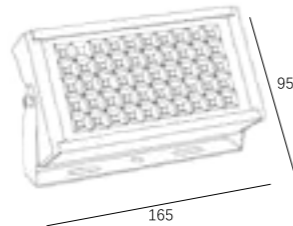

LFL-027

Watt: 30w
Dimension(mm): 165x95x53
LED chip: EPISTAR SMD5054
Material: Die-cast Aluminium+glass
Body color: White
CCT: 6000K
CRI: T
Beam Angle: 60°
Luminous Flux: 100-120lm/w
IP: IP65