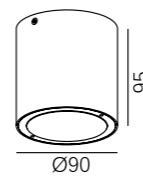

LLO-045

Watt: 1x7w
Dimension(mm): 95x90
LED chip: CREE
Material: Die-cast Aluminium
Body color: Black
CCT: 3000K
CRI: T
Beam Angle: 17°
Luminous Flux: 581lm
IP: IP54