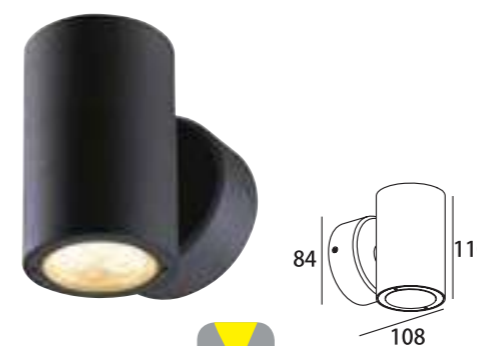

Spare reflector, fixed or unfixed reflector can have different light effect

LLO-015
UP/DOWN
Watt: 2x4w
Dimension(mm): 90x90x110
LED chip: CREE
Material: Die-cast aluminium
Body color: Black
CCT: 3000K
CRI: T
Beam Angle: 22° /90°
Luminous Flux: 404lm
IP: IP54
NARROW/WIDE BEAM

200-240V
50Hz

LLO-016
UP/DOWN
Watt: 2x7w
Dimension(mm): 130x90x120
LED chip: CREE
Material: Die-cast aluminium
Body color: Black
CCT: 3000K
CRI: T
Beam Angle: 21°
Luminous Flux: 1208lm
IP: IP54

LLO-017
ONE WAY
Watt: 1x7w
Dimension(mm): 92x90x120
LED chip: CREE
Material: Die-cast aluminium
Body color: Black
CCT: 3000K
CRI: T
Beam Angle: 21°
Luminous Flux: 541lm
IP: IP54

LLO-089
UP/DOWN
Watt: 2x5w
Dimension(mm): 119x110x105
LED chip: CREE
Material: Die-cast aluminium
Body color: Black
CCT: 3000K
CRI: T
Beam Angle: 30° -130°
Luminous Flux: 883lm
IP: IP54

200-240V
50Hz

LLO-034
 Watt: 6x1w
 Dimension(mm): 110x108x84
 LED chip: CREE
 Material: Die-cast aluminium
 Body color: Black
 CCT: 3000K
 CRI: T
 Beam Angle: 25°
 Luminous Flux: 368lm
 IP: IP54