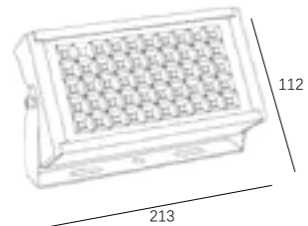

LFL-028

Watt: 50w
Dimension(mm): 213x112x53
LED chip: EPISTAR SMD5054
Material: Die-cast Aluminium+glass
Body color: White
CCT: 6000K
CRI: T
Beam Angle: 60°
Luminous Flux: 100-120lm/w
IP: IP65