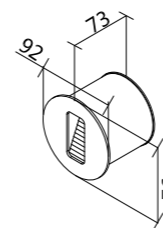

Adjustable 20°

Anti-glare

LLO-140
Watt: 3w
Dimension(mm): 80x60
Cut-Out(mm): 78
LED chip: CREE
Material: Aluminium
Body color: silver
CCT: 3000K
CRI: T
Beam Angle: 78°
Luminous Flux: 146lm
IP: IP54

LLO-141
Watt: 3w
Dimension(mm): 80x80x60
Cut-Out(mm): 78x78
LED chip: CREE
Material: Aluminium
Body color: silver
CCT: 3000K
CRI: T
Beam Angle: 78°
Luminous Flux: 146lm
IP: IP54