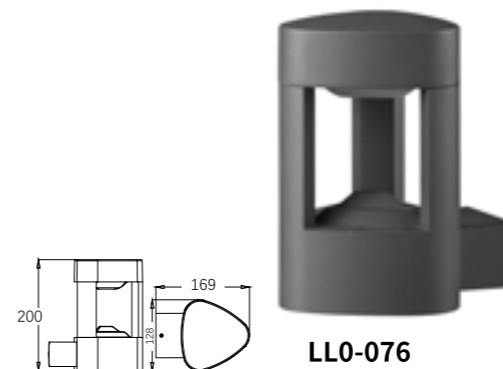

LLO-076

Watt: 6w
Dimension(mm): 200x128x169
LED chip: OSRAM
Material: Aluminium
Body color: Black
CCT: 3000K
CRI: T
Beam Angle: 175°
Luminous Flux: 215lm
IP: IP54