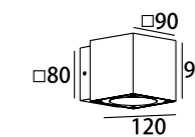

LLO-017
ONE WAY
Watt: 1x7w
Dimension(mm): 92x90x120
LED chip: CREE
Material: Die-cast aluminium
Body color: Black
CCT: 3000K
CRI: T
Beam Angle: 21°
Luminous Flux: 541lm
IP: IP54