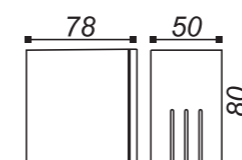

LLO-003

Watt: 2x1w
Dimension(mm): 95x100x32
LED chip: CREE
Material: Aluminium
Body color: Black
CCT: 3000K
CRI: T
Beam Angle: 73°
Luminous Flux: 86lm
IP: IP54

LLO-001

Watt: 2x1w
Dimension(mm): 105x65x36
LED chip: CREE
Material: Aluminium+glass
Body color: Black
CCT: 3000K/6000K
CRI: T
Beam Angle: 53°
Luminous Flux: 220lm/240lm
IP: IP54

LLO-020

Watt: 1x3w
Dimension(mm): 100x88x30
LED chip: CREE
Material: Aluminium
Body color: Black
CCT: 3000K
CRI: T
Beam Angle: 66°
Luminous Flux: 111lm
IP: IP54

ONE WAY
LLO-005

Watt: 1x3w
Dimension(mm): 80x50x78
LED chip: CREE
Material: Aluminium
Body color: Black
CCT: 3000K
CRI: T
Beam Angle: 81°
Luminous Flux: 121lm
IP: IP54

UP/DOWN
LLO-006

Watt: 2x3w
Dimension(mm): 150x50x78
LED chip: CREE
Material: Aluminium
Body color: Black
CCT: 3000K
CRI: T
Beam Angle: 85°
Luminous Flux: 162lm
IP: IP54

200-240V
50Hz

LLO-011

Watt: 2x1w
Dimension(mm): 74x74x52
LED chip: CREE
Material: Die-cast aluminium
Body color: Black
CCT: 3000K
CRI: T
Beam Angle: 35°
Luminous Flux: 179lm
IP: IP54