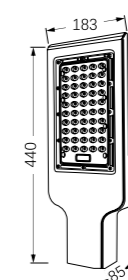

LST-005

Watt: 100w
Dimension(mm): 440x183x85
LED chip: Sanan 3030
Material: Die-cast Aluminium+pc
Body color: Black
CCT: 3000/6000K
CRI: T
Beam Angle: 110°
Luminous Flux: 100lm/w
IP: IP67

100-240V
50-60Hz

100-240V
50-60Hz