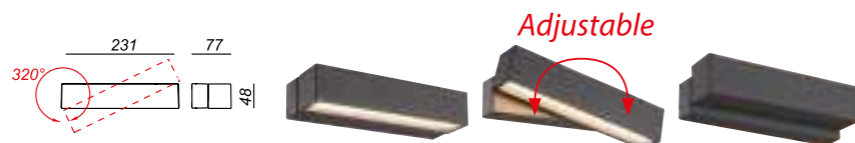

LLO-099G

Watt: 6x1w
 Dimension(mm): 231x77x48
 LED chip: CREE
 Material: Aluminium+glass
 Body color: Black
 CCT: 3000K
 CRI: T
 Beam Angle: 28°
 Luminous Flux: 724lm
 IP: IP54

LLO-099F

Watt: 5x2w
 Dimension(mm): 185x156x45
 LED chip: CREE
 Material: Aluminium+glass
 Body color: Black
 CCT: 3000K
 CRI: T
 Beam Angle: 26°
 Luminous Flux: 724lm
 IP: IP54

CE **RoHS** COMPLIANT **REACH**

100-240V
50-60Hz **CREE**

CREE

100-240V
50-60Hz

LLO-099K

Watt: 2x6w
Dimension(mm): Ø90x220
LED chip: EPISTAR
Material: Aluminium
Body color: Black
CCT: 3000K
CRI: T
Beam Angle: 15°
Luminous Flux: 480lm
IP: IP54