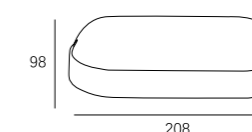

85-265V
50-60Hz

85-265V
50-60Hz