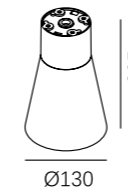

LLO-047

Watt: 15w
Dimension(mm): 205x130
LED chip: CREE
Material: Die-cast Aluminium
Body color: Black
CCT: 3000K
CRI: T
Beam Angle: 55°
Luminous Flux: 854lm
IP: IP65