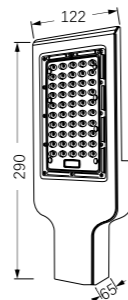

LST-002

Watt: 24w
Dimension(mm): 290x122x65
LED chip: Sanan 3030
Material: Die-cast Aluminium+pc
Body color: Black
CCT: 3000/6000K
CRI: T
Beam Angle: 110°
Luminous Flux: 100lm/w
IP: IP67