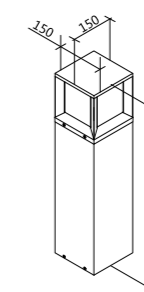

LB-112

Watt: 20w
Dimension(mm): 150x150x600
LED chip: EPISTAR SMD
Material: Aluminium
Body color: Black
CCT: 3000K
CRI: T
Beam Angle: 120°
Luminous Flux: 1600lm
IP: IP65