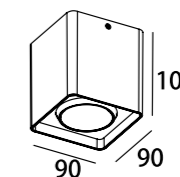

20° Adjustable

LLO-048

Watt: 9w
Dimension(mm): 90x90x102
LED chip: CREE
Material: Die-cast Aluminium
Body color: Black
CCT: 3000K
CRI: T
Beam Angle: 43°
Luminous Flux: 707lm
IP: IP54