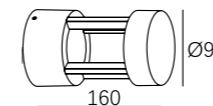

LLO-038

Watt: 7w
Dimension(mm): 160x90
LED chip: CREE
Material: Die-cast Aluminium
Body color: Black
CCT: 3000K
CRI: T
Beam Angle: 40°
Luminous Flux: 423lm
IP: IP54