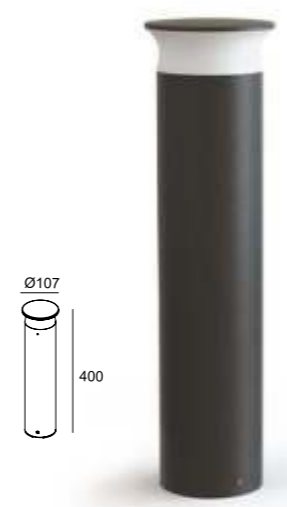

LB-135

Watt: 13W
Dimension(mm): 1000*175*288
LED chip: OSRAM
Material: ALUMINIUM
Body color: DARK GREY
CCT: 3000K
CRI: >80
IP: IP65

LB-136

Watt: 13W
Dimension(mm): 1400*175*288
LED chip: OSRAM
Material: ALUMINIUM
Body color: DARK GREY
CCT: 3000K
CRI: >80
IP: IP65

LB-144

Watt: 23W
Dimension(mm): 317*300
LED chip: OSRAM
Material: ALUMINIUM
Body color: DARK GREY
CCT: 3000K
CRI: >80
IP: IP65

LLO-099S

Watt: 13W
Dimension(mm): 301*175*239
LED chip: OSRAM
Material: ALUMINIUM
Body color: DARK GREY
CCT: 3000K
CRI: >80
Beam Angle: 157°
Luminous Flux: 753LM
IP: IP65

LB-137

Watt: 9W
Dimension(mm): ø107*400
LED chip: EPISTAR
Material: ALUMINIUM+PC
Body color: DARK GREY
CCT: 3000K
CRI: >80
Beam Angle: 120°
Luminous Flux: 540LM
IP: IP65

LB-138

Watt: 9W
Dimension(mm): ø107*600
LED chip: EPISTAR
Material: ALUMINIUM+PC
Body color: DARK GREY
CCT: 3000K
CRI: >80
Beam Angle: 120°
Luminous Flux: 540LM
IP: IP65

LB-139

Watt: 9W
Dimension(mm): ø107*800
LED chip: EPISTAR
Material: ALUMINIUM+PC
Body color: DARK GREY
CCT: 3000K
CRI: >80
Beam Angle: 120°
Luminous Flux: 540LM
IP: IP65

LLO-079P

Watt: 9W
Dimension(mm): 107*120*275
LED chip: EPISTAR
Material: ALUMINIUM+PC
Body color: DARK GREY
CCT: 3000K
CRI: >80
Beam Angle: 120°
Luminous Flux: 540LM
IP: IP65