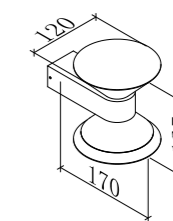

LLO-131
UP/DOWN
Watt: 2x3w
Dimension(mm): 185x160x60
LED chip: CREE
Material: Aluminium
Body color: White
CCT: 3000K
CRI: T
Beam Angle: 45°
Luminous Flux: 420lm
IP: IP65

LLO-132
THREE WAY
Watt: 3x3w
Dimension(mm): 185x180x60
LED chip: CREE
Material: Aluminium
Body color: White
CCT: 3000K
CRI: T
Beam Angle: 45°
Luminous Flux: 630lm
IP: IP65

LLO-133
FOUR WAY
Watt: 4x3w
Dimension(mm): 185x180x60
LED chip: CREE
Material: Aluminium
Body color: White
CCT: 3000K
CRI: T
Beam Angle: 45°
Luminous Flux: 840lm
IP: IP65

LLO-136
ONE WAY
Watt: 5w
Dimension(mm): 120x90x167
LED chip: EPISTAR COB
Material: Die-cast Aluminium+pc
Body color: White
CCT: 3000K
CRI: T
Beam Angle: 84°
Luminous Flux: 350lm
IP: IP65

LLO-135
UP/DOWN
Watt: 10w
Dimension(mm): 120x125x170
LED chip: EPISTAR COB
Material: Die-cast Aluminium+pc
Body color: White
CCT: 3000K
CRI: T
Beam Angle: 86°
Luminous Flux: 700lm
IP: IP65