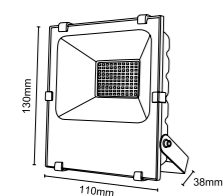

LFL-001

Watt: 10w
Dimension(mm): 110x130x38
LED chip: Sanan 2835
Material: Die-cast Aluminium+glass
Body color: Black
CCT: 3000/6000K/RED/BLUE/GREEN
CRI: T
Beam Angle: 110°
Luminous Flux: 100lm/w
IP: IP65