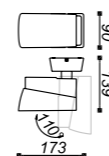

LLO-182

Watt: 12W
Dimension(mm): 90x139x173
LED chip: CREE
Material: ALUMINIUM+Glass
Body color: DARK GREY
CCT: 3000K
CRI: >80
Beam Angle: 13°
Luminous Flux: 1077LM
IP: IP65