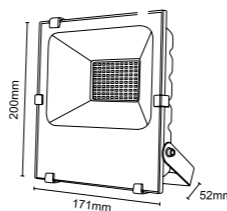

LFL-002A

Watt: 30w
Dimension(mm): 200x171x52
LED chip: Sanan 2835
Material: Die-cast Aluminium+glass
Body color: Black
CCT: RGB
CRI: T
Beam Angle: 110°
Luminous Flux: 100lm/w
IP: IP65