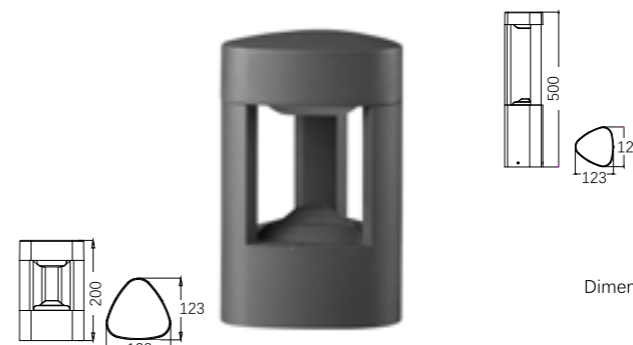

LLO-076

Watt: 6w
Dimension(mm): 200x128x169
LED chip: OSRAM
Material: Aluminium
Body color: Black
CCT: 3000K
CRI: T
Beam Angle: 175°
Luminous Flux: 215lm
IP: IP54

LB-074

Watt: 6w
Dimension(mm): 200x128x123
LED chip: OSRAM
Material: Aluminium
Body color: Black
CCT: 3000K
CRI: T
Beam Angle: 175°
Luminous Flux: 201lm
IP: IP54