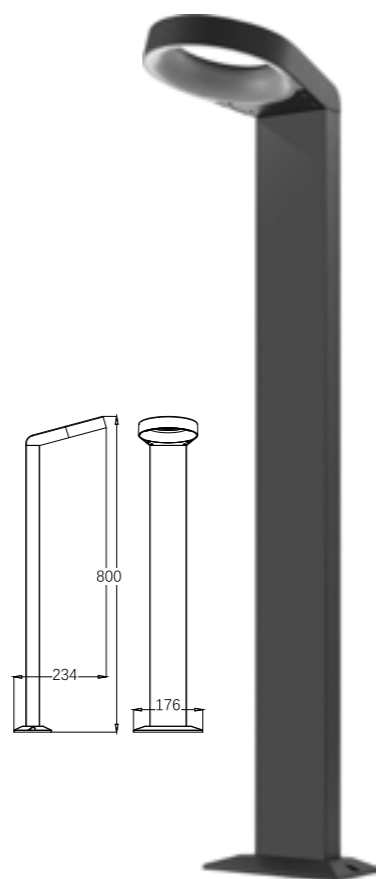

LB-082

Watt: 6w
Dimension(mm): 800x176x234
LED chip: EPISTAR
Material: Aluminium
Body color: Black
CCT: 3000K
CRI: T
Beam Angle: 106°
Luminous Flux: 210lm
IP: IP54

LB-078

Watt: 12w
Dimension(mm): 500x156x75
LED chip: EPISTAR
Material: Aluminium
Body color: Black
CCT: 3000K
CRI: T
Beam Angle: 110° x2
Luminous Flux: 663lm
IP: IP54

LB-079

Watt: 12w
Dimension(mm): 800x156x75
LED chip: EPISTAR
Material: Aluminium
Body color: Black
CCT: 3000K
CRI: T
Beam Angle: 110° x2
Luminous Flux: 756lm
IP: IP54