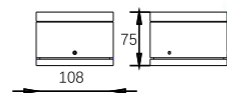

Watt: 10w
Dimension(mm): 108x108x75
LED chip: Edison
Material: Die-cast Aluminium+pc
Body color: Black
CCT: 3000K
CRI: T
Beam Angle: 120°
Luminous Flux: 650lm
IP: IP54

LLO-056