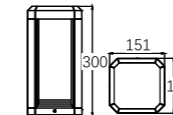

LB-100

Watt: 10w
Dimension(mm): 300x151x151
LED chip: CREE
Material: Die-cast Aluminium
Body color: Black
CCT: 3000K
CRI: T
Beam Angle: 197°
Luminous Flux: 290lm
IP: IP54