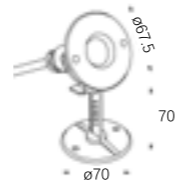

LSP022

Watt: 1x2w
Dimension(mm): 70x70x67.5
LED chip: EPISTAR
Material: 316# stainless steel
CCT: RGB
CRI: T
Beam Angle: 30°
IP: IP68
voltage: 24V

LSP021

Watt: 1x2w
Dimension(mm): 70x70x67.5
LED chip: OSRAM
Material: 316# stainless steel
CCT: 3000K
CRI: T
Beam Angle: 30°
IP: IP68
voltage: 24V