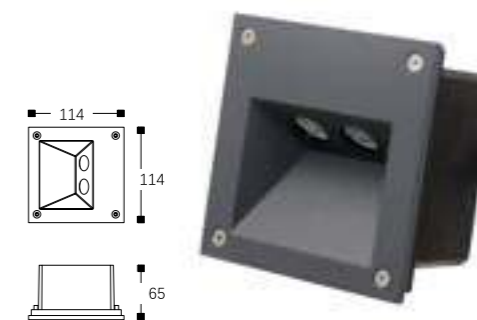

LEO-041

Watt: 2w
Dimension(mm): 114x114x65
Cut-Out: 114x105x60
LED chip: CREE XBD
Material: Aluminium
Body color: Dark Grey
CCT: 3000K
CRI: T
Beam Angle: 30°
Luminous Flux: 80lm/w
IP: IP65