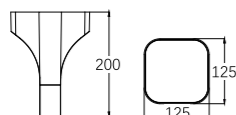

Watt: 12w
Dimension(mm): 200x125x125
LED chip: OSRAM
Material: Aluminium
Body color: Black
CCT: 3000K
CRI: T
Beam Angle: 60°
Luminous Flux: 609lm
IP: IP54

LB-105

Watt: 6w
Dimension(mm): 300x130x130
LED chip: OSRAM
Material: Aluminium
Body color: Black
CCT: 3000K
CRI: T
Beam Angle: 60°
Luminous Flux: 500lm
IP: IP54