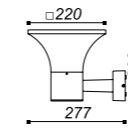

LWL-004

Watt: 18w
Dimension(mm): 220x200x277
LED: E27 HOLDER
Material: Aluminium+pc
Body color: Black
CRI: T
IP: IP44