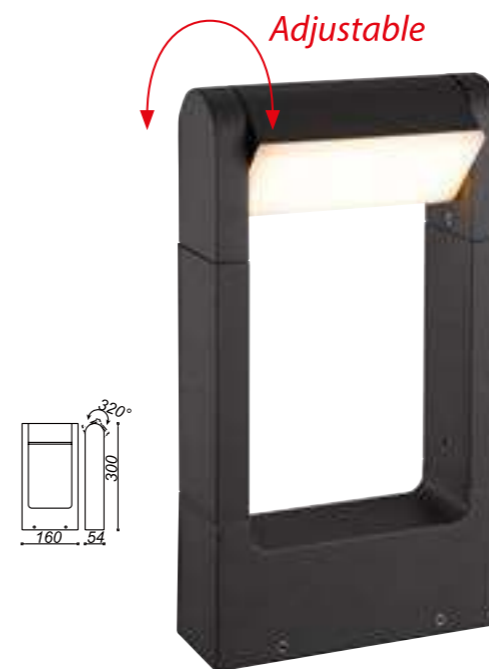

LB-063

Watt: 6w
Dimension(mm): 300x160x54
LED chip: EVERLIGHT
Material: Aluminium
Body color: Black
CCT: 3000K
CRI: T
Beam Angle: 117° /320°
Luminous Flux: 433lm
IP: IP54