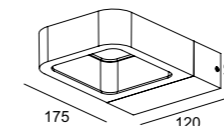

Watt: 7w
Dimension(mm): 175x120x40
LED chip: CREE
Material: Die-cast Aluminium
Body color: Black
CCT: 3000K
CRI: T
Beam Angle: 160°
Luminous Flux: 290lm
IP: IP54

LB-056

Watt: 7w
Dimension(mm): 350x120x40
LED chip: CREE
Material: Die-cast Aluminium
Body color: Black
CCT: 3000K
CRI: T
Beam Angle: 45°
Luminous Flux: 290lm
IP: IP54