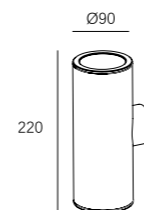

LLO-093
 ONE WAY
 Watt: 1x4w
 Dimension(mm): 70x68x90
 LED chip: CREE
 Material: Die-cast aluminium
 Body color: Grey/Black
 CCT: 3000K
 CRI: T
 Beam Angle: 38°
 Luminous Flux: 273lm
 IP: IP54

LLO-098
 UP/DOWN
 Watt: 2x3w
 Dimension(mm): 109x173x63
 LED chip: CREE
 Material: Die-cast aluminium
 Body color: Grey/Black
 CCT: 3000K
 CRI: T
 Beam Angle: 15° / 78°
 Luminous Flux: 160lm
 IP: IP54

LLO-094A

Watt: 8w
 Dimension(mm): 140x35
 LED chip: EPISTAR SMD2835
 Material: Aluminium
 Body color: White/Black
 CCT: 3000K
 CRI: T
 Beam Angle: 360°
 Luminous Flux: 560lm
 IP: IP54

LLO-095A

Watt: 12w
 Dimension(mm): 180x35
 LED chip: EPISTAR SMD2835
 Material: Aluminium
 Body color: White/Black
 CCT: 3000K
 CRI: T
 Beam Angle: 360°
 Luminous Flux: 840lm
 IP: IP54

LLO-099G

Watt: 6x1w
 Dimension(mm): 231x77x48
 LED chip: CREE
 Material: Aluminium+glass
 Body color: Black
 CCT: 3000K
 CRI: T
 Beam Angle: 28°
 Luminous Flux: 724lm
 IP: IP54

LLO-099F

Watt: 5x2w
 Dimension(mm): 185x156x45
 LED chip: CREE
 Material: Aluminium+glass
 Body color: Black
 CCT: 3000K
 CRI: T
 Beam Angle: 26°
 Luminous Flux: 724lm
 IP: IP54

CE **RoHS** COMPLIANT **REACH**

100-240V
50-60Hz **CREE**

CREE

100-240V
50-60Hz

LLO-099K

Watt: 2x6w
Dimension(mm): Ø90x220
LED chip: EPISTAR
Material: Aluminium
Body color: Black
CCT: 3000K
CRI: T
Beam Angle: 15°
Luminous Flux: 480lm
IP: IP54