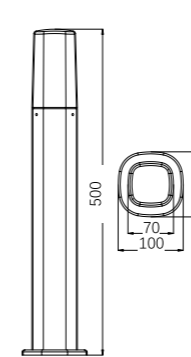

LB-029A

Watt: 23w
Dimension(mm): 500x100x100
LED: E27 HOLDER
Material: Aluminium+pc
Body color: Black
CRI: T
IP: IP44