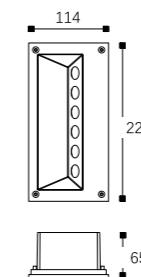

LEO-043

Watt: 6w
Dimension(mm): 226x114x65
Cut-Out: 226x105x60
LED chip: CREE XBD
Material: Aluminium
Body color: Dark Grey
CCT: 3000K
CRI: T
Beam Angle: 30°
Luminous Flux: 80lm/w
IP: IP65