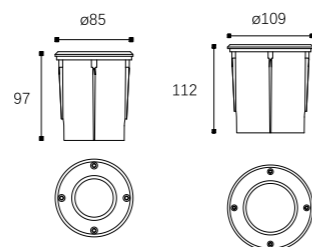

LEO-003

Watt: 6w
Dimension(mm): 97x85
Cut-Out(mm): 90
LED chip: CREE
Material: Aluminium
Body color: silver
CCT: 3000K
CRI: T
Beam Angle: 60°
Luminous Flux: 80lm/w
IP: IP44

LEO-004

Watt: 12w
Dimension(mm): 112x109
Cut-Out(mm): 105
LED chip: CREE
Material: Aluminium
Body color: silver
CCT: 3000K
CRI: T
Beam Angle: 60°
Luminous Flux: 80lm/w
IP: IP44