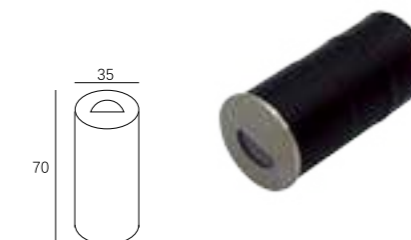

LLO-159G

Watt: 3w
Dimension(mm): 35x70
Cut-Out(mm): 30
LED chip: CREE
Material: Aluminium+pc
Body color: silver
CCT: 3000K
CRI: T
Beam Angle: 30°
Luminous Flux: 300-310lm
IP: IP65