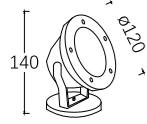

LEO-102A

Watt: 6w
Dimension(mm): 120x140
LED chip: EPILEDS
Material: 304 stainless steel
Body color: silver
CCT: RGB
CRI: T
Beam Angle: 10°
IP: IP68
Voltage: 24V

LEO-103

Watt: 12w
Dimension(mm): 145x180
LED chip: Bridgelux
Material: 304 stainless steel
Body color: silver
CCT: 3000K
CRI: T
Beam Angle: 10°
Luminous Flux: 80lm/w
IP: IP68
Voltage: 24V

LEO-103A

Watt: 12w
Dimension(mm): 145x180
LED chip: EPILEDS
Material: 304 stainless steel
Body color: silver
CCT: RGB
CRI: T
Beam Angle: 10°
IP: IP68
Voltage: 24V

LEO-104

Watt: 12w
Dimension(mm): 160x85
LED chip: Bridgelux
Material: 304 stainless steel
Body color: silver
CCT: 3000K
CRI: T
Beam Angle: 10°
Luminous Flux: 80lm/w
IP: IP68
Voltage: 24V

LEO-105

Watt: 3w
Dimension(mm): 100x90
Cut-Out(mm): 88
LED chip: Bridgelux
Material: 304 stainless steel
Body color: silver
CCT: 3000K
CRI: T
Beam Angle: 10°
Luminous Flux: 80lm/w
IP: IP68
Voltage: 24V

LEO-106

Watt: 7w
Dimension(mm): 120x90
Cut-Out(mm): 108
LED chip: EPISTAR
Material: 304 stainless steel
Body color: silver
CCT: RGB
CRI: T
Beam Angle: 10°
Luminous Flux: 80lm/w
IP: IP68
Voltage: 24V

LEO-107A

Watt: 12w
Dimension(mm): 150x95
Cut-Out(mm): 136
LED chip: EPISTAR
Material: 304 stainless steel
Body color: silver
CCT: RGB
CRI: T
Luminous Flux: 80lm/w
IP: IP68
Voltage: 24V

LEO-107

Watt: 12w
Dimension(mm): 150x95
Cut-Out(mm): 136
LED chip: Bridgelux
Material: 304 stainless steel
Body color: silver
CCT: 3000K
CRI: T
Beam Angle: 10°
Luminous Flux: 80lm/w
IP: IP68
Voltage: 24V

IP54

IP65

IP68