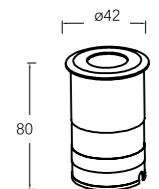

LLO-121

Watt: 1w
Dimension(mm): 40x40x95
Cut-Out(mm): 35x35
LED chip: CREE
Material: Aluminium
Body color: silver
CCT: 3000K
CRI: T
Beam Angle: 24°
Luminous Flux: 46lm
IP: IP65

LLO-120

Watt: 1w
Dimension(mm): 40x95
Cut-Out(mm): 35
LED chip: CREE
Material: Aluminium
Body color: silver
CCT: 3000K
CRI: T
Beam Angle: 24°
Luminous Flux: 46lm
IP: IP65

LLO-129

Watt: 1w
Dimension(mm): 117x67
Cut-Out(mm): 63x114
LED chip: CREE
Material: Aluminium+pc
Body color: silver
CCT: 3000K
CRI: T
Beam Angle: 28°
Luminous Flux: 89lm
IP: IP65

LLO-129A

Watt: 2w
Dimension(mm): 50x83
Cut-Out(mm): 38x65
LED chip: OSRAM
Material: Aluminium+pc
Body color: silver
CCT: 3000K
CRI: T
Beam Angle: 30°
Luminous Flux: 160lm
IP: IP65

LLO-129C

Watt: 1w
Dimension(mm): 31x46
Cut-Out(mm): 29.5x55
LED chip: EPISTAR
Material: Aluminium
Body color: silver
CCT: 3000K
CRI: T
Beam Angle: 45°
Luminous Flux: 80lm
IP: IP65

LLO-129D

Watt: 3w
Dimension(mm): 42x80
Cut-Out(mm): 40
LED chip: Bridgelux
Material: Aluminium
Body color: silver
CCT: 3000K
CRI: T
Beam Angle: 10°
Luminous Flux: 180lm
IP: IP65