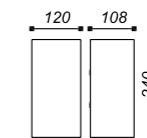

LLO-007A

UP/DOWN
Watt: 2x12w
Dimension(mm): 220x132x100
LED chip: CREE
Material: Aluminium+glass
Body color: Black
CCT: 3000K
CRI: T
Beam Angle: 44°
Luminous Flux: 1577lm
IP: IP54

LLO-008

ONE WAY
Watt: 1x7w
Dimension(mm): 116.5x120x121
LED chip: CREE
Material: Aluminium+glass
Body color: Black
CCT: 3000K
CRI: T
Beam Angle: 31°
Luminous Flux: 512lm
IP: IP54

LLO-009

UP/DOWN
Watt: 2x6w
Dimension(mm): 121x120x116.5
LED chip: CREE
Material: Aluminium+glass
Body color: Black
CCT: 3000K
CRI: T
Beam Angle: 31°
Luminous Flux: 935lm
IP: IP54

LLO-099D

UP/DOWN
Watt: 2x6w
Dimension(mm): 240x106x94
LED chip: CREE
Material: Aluminium+glass
Body color: Black
CCT: 3000K
CRI: T
Beam Angle: 73°
Luminous Flux: 725lm
IP: IP54

100-240V
50-60Hz

100-240V
50-60Hz

LLO-099B

Watt: 1x12w
Dimension(mm): 133x182x90
LED chip: CREE
Material: Aluminium+glass
Body color: Black
CCT: 3000K
CRI: T
Beam Angle: 44°
Luminous Flux: 846lm
IP: IP54

LLO-099C

Watt: 2x12w
Dimension(mm): 133x220x90
LED chip: CREE
Material: Aluminium+glass
Body color: Black
CCT: 3000K
CRI: T
Beam Angle: 44°
Luminous Flux: 1577lm
IP: IP54

LLO-099E

Watt: 2x6w
Dimension(mm): 240x108x120
LED chip: CREE
Material: Aluminium+glass
Body color: Black
CCT: 3000K
CRI: T
Beam Angle: 73°
Luminous Flux: 725lm
IP: IP54