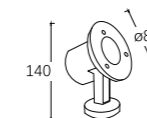

LEO-101

Watt: 3w
Dimension(mm): 82x140
LED chip: Bridgelux
Material: 304 stainless steel
Body color: silver
CCT: 3000K
CRI: T
Beam Angle: 15°
Luminous Flux: 80lm/w
IP: IP68
Voltage: 24V