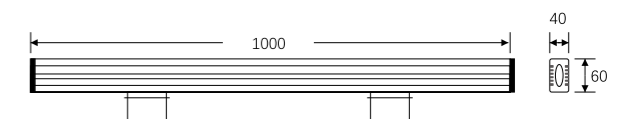

LLWW-006

Watt: 36w
Dimension(mm): 40x60x1000
LED chip: EPILEDs
Material: Aluminium+pc
Body color: Black
CCT: RGB
CRI: T
Beam Angle: 40°
IP: IP65