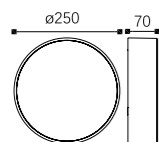

Watt: 10w
Dimension(mm): 250x70
LED chip: EVERLIGHT
Material: Aluminium+pc
Body color: Black
CCT: 3000K
CRI: T
Beam Angle: 106°
Luminous Flux: 996lm
IP: IP54

LLO-058