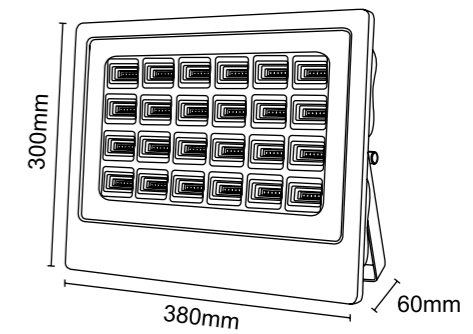

LFL-020

Watt: 150w
Dimension(mm): 380x300x60
LED chip: Sanan 2835
Material: Die-cast Aluminium+glass
Body color: White
CCT: 3000/6000K
CRI: T
Beam Angle: 110°
Luminous Flux: 100lm/w
IP: IP65