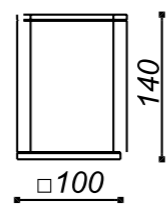

LLO-1590

Watt: 3W
 Dimension(mm): 155*37*75
 LED chip: EPISTAR
 Material: ALUMINIUM+PC
 Body color: DARK GREY
 CCT: 3000K
 CRI: >80
 Beam Angle: 120°
 Luminous Flux: 180LM
 IP: IP65

LLO-159M

Watt: 3W
 Dimension(mm): 105*22*105
 LED chip: EPISTAR
 Material: ALUMINIUM+PC
 Body color: DARK GREY
 CCT: 3000K
 CRI: >80
 Beam Angle: 120°
 Luminous Flux: 180LM
 IP: IP54

LLO-047

Watt: 15w
Dimension(mm): 205x130
LED chip: CREE
Material: Die-cast Aluminium
Body color: Black
CCT: 3000K
CRI: T
Beam Angle: 55°
Luminous Flux: 854lm
IP: IP65

LLO-053

Watt: 1x12w
Dimension(mm): 90x137
LED chip: CREE
Material: Aluminium+glass
Body color: Black
CCT: 3000K
CRI: T
Beam Angle: 44°
Luminous Flux: 846lm
IP: IP54