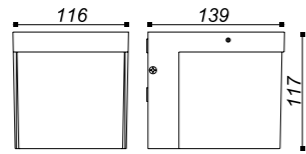

LLO-028

Watt: 12w
Dimension(mm): 219x55x169
LED chip: EPISTAR
Material: Die-cast aluminium
Body color: Black/Grey
CCT: 3000K
CRI: T
Luminous Flux: 621lm
IP: IP54

LLO-099H

Watt: 11w
Dimension(mm): 200x55
LED chip: EVERLIGHT AC LED
Material: Aluminium+pc
Body color: Black/Grey
CCT: 3000K
CRI: T
Beam Angle: 114°
Luminous Flux: 872lm
IP: IP54

LLO-060

Watt: 4w
Dimension(mm): 139x117x116
LED chip: EVERLIGHT
Material: Aluminium+pc
Body color: Black
CCT: 3000K
CRI: T
Beam Angle: 114°
Luminous Flux: 151lm
IP: IP54

LLO-061

Watt: 6w
Dimension(mm): 260x106x115
LED chip: EVERLIGHT
Material: Aluminium+pc
Body color: Black
CCT: 3000K
CRI: T
Beam Angle: 144°
Luminous Flux: 595lm
IP: IP54