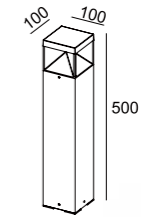

LB-140

Watt: 12W
Dimension(mm): 100*100*500
LED chip: EPISTAR
Material: ALUMINIUM+PC
Body color: DARK GREY
CCT: 3000K
CRI: >80
Beam Angle: 120°
Luminous Flux: 720LM
IP: IP65