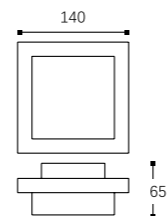

LLO-1590

Watt: 3W
 Dimension(mm): 155*37*75
 LED chip: EPISTAR
 Material: ALUMINIUM+PC
 Body color: DARK GREY
 CCT: 3000K
 CRI: >80
 Beam Angle: 120°
 Luminous Flux: 180LM
 IP: IP65

LLO-159M

Watt: 3W
 Dimension(mm): 105*22*105
 LED chip: EPISTAR
 Material: ALUMINIUM+PC
 Body color: DARK GREY
 CCT: 3000K
 CRI: >80
 Beam Angle: 120°
 Luminous Flux: 180LM
 IP: IP54

LLO-159N

Watt: 6W
 Dimension(mm): 160*30*160
 LED chip: EPISTAR
 Material: ALUMINIUM+PC
 Body color: DARK GREY
 CCT: 3000K
 CRI: >80
 Beam Angle: 120°
 Luminous Flux: 360LM
 IP: IP54

LLO-159P

Watt: 5W
 Dimension(mm): 240*37*75
 LED chip: EPISTAR
 Material: ALUMINIUM+PC
 Body color: DARK GREY
 CCT: 3000K
 CRI: >80
 Beam Angle: 120°
 Luminous Flux: 300LM
 IP: IP65

LLO-158

Watt: 3w
 Dimension(mm): 120x53
 LED chip: CREE
 Material: Die-cast Aluminium+pc
 Body color: Black
 CCT: 3000K
 CRI: T
 Beam Angle: 18°
 Luminous Flux: 32lm
 IP: IP54

LLO-159

Watt: 6w
 Dimension(mm): 97x97x83
 LED chip: CREE
 Material: Die-cast Aluminium+pc
 Body color: Black
 CCT: 3000K
 CRI: T
 Beam Angle: 45°
 Luminous Flux: 360lm
 IP: IP65