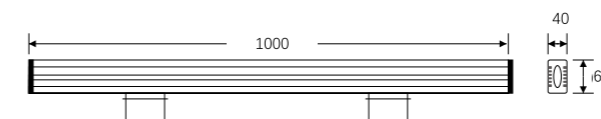

LLWW-005

Watt: 36w
Dimension(mm): 40x60x1000
LED chip: EPILEDs
Material: Aluminium+pc
Body color: Black
CCT: BLUE/GREEN
CRI: T
Beam Angle: 40°
IP: IP65