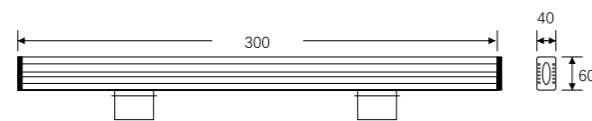

LLWW-001A

Watt: 6w
Dimension(mm): 40x60x300
LED chip: EPILEDs
Material: Aluminium+pc
Body color: Black
CCT: 3000K
CRI: T
Beam Angle: 40° 10°
IP: IP65