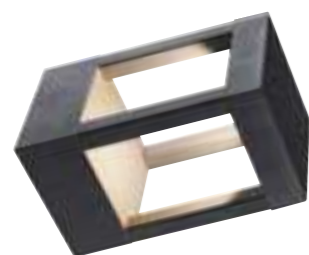

LL0-014

Watt: 7w
Dimension(mm): 160x108x108
LED chip: CREE
Material: Die-cast Aluminium
Body color: Black
CCT: 3000K
CRI: T
Beam Angle: 36°
Luminous Flux: 353lm
IP: IP54