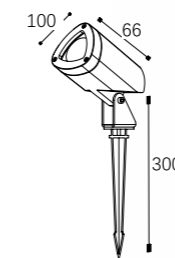

LLO-178

Watt: 12w
Dimension(mm): 100x66x300
LED chip: CREE
Material: Aluminium
Body color: Black
CCT: 3000K
CRI: T
Beam Angle: 36°
Luminous Flux: 1050-1300lm
IP: IP65