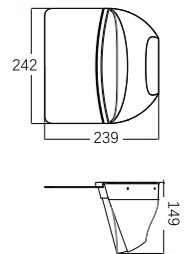

LLO-063

Watt: 6w
Dimension(mm): 180x55
LED chip: EVERLIGHT
Material: Aluminium+pc
Body color: Black
CCT: 3000K
CRI: T
Beam Angle: 129°
Luminous Flux: 412lm
IP: IP54

LLO-062

Watt: 6w
Dimension(mm): 200x160x45
LED chip: EVERLIGHT
Material: Aluminium+pc
Body color: Black
CCT: 3000K
CRI: T
Beam Angle: 121°
Luminous Flux: 629lm
IP: IP54

LLO-071

Watt: 2w
Dimension(mm): 80.5x68x93
LED chip: EVERLIGHT
Material: Aluminium+pc
Body color: Black
CCT: 3000K
CRI: T
Beam Angle: 128°
Luminous Flux: 123lm
IP: IP54

LLO-079

Watt: 10w
Dimension(mm): 185x122x170
LED chip: EPISTAR
Material: Die-cast aluminium
Body color: Black
CCT: 3000K
CRI: T
Beam Angle: 110°
Luminous Flux: 465lm
IP: IP54

LLO-078

Watt: 7w
Dimension(mm): 210x60x43
LED chip: OSRAM
Material: Die-cast aluminium
Body color: Grey
CCT: 3000K
CRI: T
Beam Angle: 114°
Luminous Flux: 310lm
IP: IP54

LLO-074

Watt: 6w
Dimension(mm): 161x100x98
LED chip: EPISTAR
Material: Die-cast aluminium
Body color: Grey
CCT: 3000K
CRI: T
Beam Angle: 110°
Luminous Flux: 388lm
IP: IP54

LLO-073

Watt: 12w
Dimension(mm): 242x239x149
LED chip: EPISTAR
Material: Die-cast aluminium
Body color: Grey
CCT: 3000K
CRI: T
Beam Angle: 110°
Luminous Flux: 754lm
IP: IP54

LLO-079N

Watt: 10W
Dimension(mm): 180*88*130
LED chip: EPISTAR
Material: ALUMINIUM+PC
Body color: DARK GREY
CCT: 3000K
CRI: >80
Beam Angle: 120°
Luminous Flux: 600LM
IP: IP54