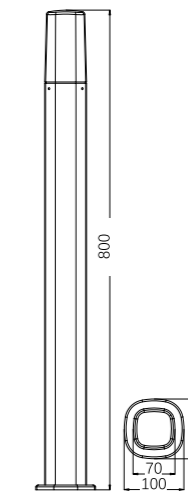

LB-029B

Watt: 23w
Dimension(mm): 800x100x100
LED: E27 HOLDER
Material: Aluminium+pc
Body color: Black
CRI: T
IP: IP44

100-240V
50-60Hz