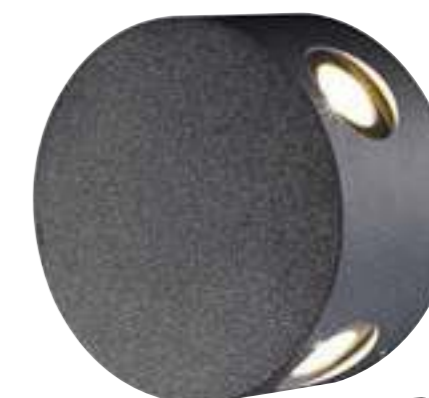

LLO-035

Watt: 4x1w
Dimension(mm): Ø100x52
LED chip: CREE
Material: Die-cast aluminium
Body color: Black
CCT: 3000K
CRI: T
Beam Angle: 11° x4
Luminous Flux: 179lm
IP: IP54