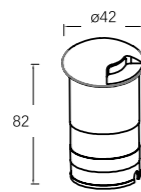

LEO-012A

Watt: 2w
Dimension(mm): 42x82
Cut-Out(mm): 40
LED chip: EPISTAR
Material: Aluminium
Body color: silver
CCT: 3000K
CRI: T
Beam Angle: 60°
Luminous Flux: 80lm/w
IP: IP54