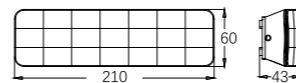

LLO-079

Watt: 10w
Dimension(mm): 185x122x170
LED chip: EPISTAR
Material: Die-cast aluminium
Body color: Black
CCT: 3000K
CRI: T
Beam Angle: 110°
Luminous Flux: 465lm
IP: IP54

LLO-078

Watt: 7w
Dimension(mm): 210x60x43
LED chip: OSRAM
Material: Die-cast aluminium
Body color: Grey
CCT: 3000K
CRI: T
Beam Angle: 114°
Luminous Flux: 310lm
IP: IP54

LLO-074

Watt: 6w
Dimension(mm): 161x100x98
LED chip: EPISTAR
Material: Die-cast aluminium
Body color: Grey
CCT: 3000K
CRI: T
Beam Angle: 110°
Luminous Flux: 388lm
IP: IP54

LLO-073

Watt: 12w
Dimension(mm): 242x239x149
LED chip: EPISTAR
Material: Die-cast aluminium
Body color: Grey
CCT: 3000K
CRI: T
Beam Angle: 110°
Luminous Flux: 754lm
IP: IP54