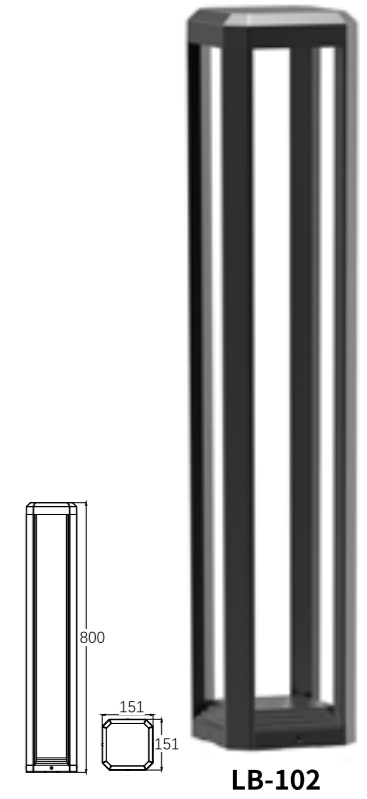

LB-102

Watt: 12w
Dimension(mm): 800x151x151
LED chip: OSRAM
Material: Aluminium
Body color: Black
CCT: 3000K
CRI: T
Beam Angle: 270°
Luminous Flux: 580lm
IP: IP54