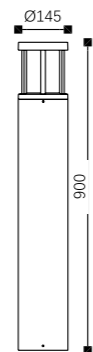

LB-123
Watt: 18W
Dimension(mm): 145x900
LED chip: SMD-EVERLIGHT
Material: ALUMINIUM+PC
Body color: DARK GREY
CCT: 3000K
CRI: >80
Beam Angle: 360°
Luminous Flux: 1062LM
IP: IP54