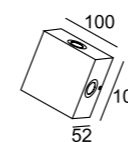

200-240V
50Hz

LLO-011

Watt: 2x1w
Dimension(mm): 74x74x52
LED chip: CREE
Material: Die-cast aluminium
Body color: Black
CCT: 3000K
CRI: T
Beam Angle: 35°
Luminous Flux: 179lm
IP: IP54

LLO-012

Watt: 1x1w
Dimension(mm): 74x74x52
LED chip: CREE
Material: Die-cast aluminium
Body color: Black
CCT: 3000K
CRI: T
Beam Angle: 35° x2
Luminous Flux: 81lm
IP: IP54

LLO-013

Watt: 4x1w
Dimension(mm): 100x100x52
LED chip: CREE
Material: Die-cast aluminium
Body color: Black
CCT: 3000K
CRI: T
Beam Angle: 11° x4
Luminous Flux: 179lm
IP: IP54

LLO-035

Watt: 4x1w
Dimension(mm): Ø100x52
LED chip: CREE
Material: Die-cast aluminium
Body color: Black
CCT: 3000K
CRI: T
Beam Angle: 11° x4
Luminous Flux: 179lm
IP: IP54

200-240V
50Hz