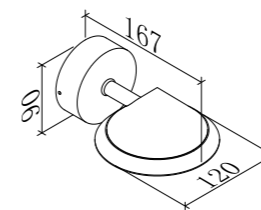

LLO-131
UP/DOWN
Watt: 2x3w
Dimension(mm): 185x160x60
LED chip: CREE
Material: Aluminium
Body color: White
CCT: 3000K
CRI: T
Beam Angle: 45°
Luminous Flux: 420lm
IP: IP65

LLO-132
THREE WAY
Watt: 3x3w
Dimension(mm): 185x180x60
LED chip: CREE
Material: Aluminium
Body color: White
CCT: 3000K
CRI: T
Beam Angle: 45°
Luminous Flux: 630lm
IP: IP65

LLO-133
FOUR WAY
Watt: 4x3w
Dimension(mm): 185x180x60
LED chip: CREE
Material: Aluminium
Body color: White
CCT: 3000K
CRI: T
Beam Angle: 45°
Luminous Flux: 840lm
IP: IP65

LLO-136
ONE WAY
Watt: 5w
Dimension(mm): 120x90x167
LED chip: EPISTAR COB
Material: Die-cast Aluminium+pc
Body color: White
CCT: 3000K
CRI: T
Beam Angle: 84°
Luminous Flux: 350lm
IP: IP65

LLO-135
UP/DOWN
Watt: 10w
Dimension(mm): 120x125x170
LED chip: EPISTAR COB
Material: Die-cast Aluminium+pc
Body color: White
CCT: 3000K
CRI: T
Beam Angle: 86°
Luminous Flux: 700lm
IP: IP65