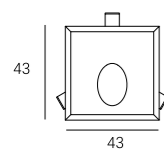

LLO-159S

Watt: 2W
Dimension(mm): Φ 43
Cut-Out(mm): 36
LED chip: CREE
Material: ALUMINIUM+PC
Body color: Sand White/Black
CCT: 3000K
CRI: >80
Luminous Flux: 160LM
IP: IP54