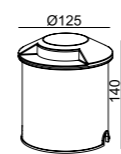

LLO-125

Watt: 7w
Dimension(mm): 140x125
Cut-Out(mm): 117x118
LED chip: CREE
Material: Die-cast Aluminium+pc
Body color: silver
CCT: 3000K
CRI: T
Beam Angle: 99°
Luminous Flux: 135lm
IP: IP65