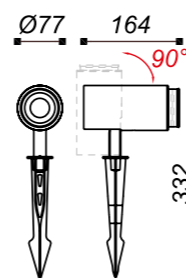

LLO-185

Watt: 7W
Dimension(mm): 332x164x77
LED chip: CREE
Material: ALUMINIUM/PMMA
Body color: DARK GREY
CCT: 3000K
CRI: >80
Beam Angle: 18-45°
Luminous Flux: 636LM
IP: IP54