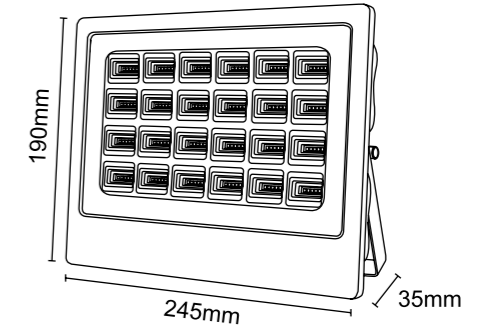

LFL-011

Watt: 10w
Dimension(mm): 125x120x39
LED chip: SANAN 5730
Material: Die-cast Aluminium+glass
Body color: Black
CCT: 3000/6000K
CRI: T
Beam Angle: 110°
Luminous Flux: 100lm/w
IP: IP65

LFL-017

Watt: 30w
 Dimension(mm): 210x150x30
 LED chip: Sanan 2835
 Material: Die-cast Aluminium+glass
 Body color: White
 CCT: 3000/6000K
 CRI: T
 Beam Angle: 110°
 Luminous Flux: 100lm/w
 IP: IP65