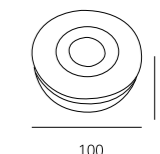

Watt: 10w
Dimension(mm): 100x10
LED chip: DOB
Material: Aluminium
Body color: White/Black
CCT: 3000K/4000K
CRI: T
Beam Angle: 120°
Luminous Flux: 900-1000lm
IP: IP54

LLO-059B