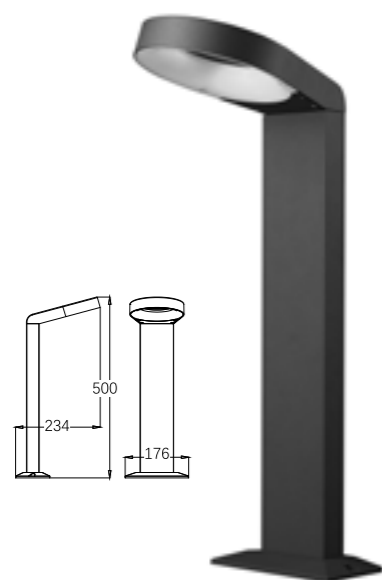

LB-081

Watt: 6w
Dimension(mm): 500x176x234
LED chip: EPISTAR
Material: Aluminium
Body color: Black
CCT: 3000K
CRI: T
Beam Angle: 106°
Luminous Flux: 210lm
IP: IP54