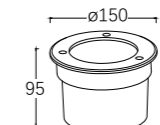

LEO-106

Watt: 7w
Dimension(mm): 120x90
Cut-Out(mm): 108
LED chip: EPISTAR
Material: 304 stainless steel
Body color: silver
CCT: RGB
CRI: T
Beam Angle: 10°
Luminous Flux: 80lm/w
IP: IP68
Voltage: 24V

LEO-107A