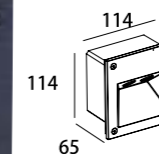

LLO-142

Watt: 2x1w
Dimension(mm): 114x114x65
Cut-Out(mm): 107x107x62
LED chip: CREE
Material: Die-cast Aluminium
Body color: Grey/Black
CCT: 3000K
CRI: T
Beam Angle: 29°
Luminous Flux: 169lm
IP: IP65