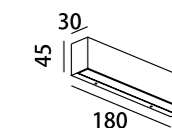

LLO-095
Watt: 7w
Dimension(mm): 180x45x30
LED chip: Philips-AC LED
Material: Die-cast aluminium
Body color: Black
CCT: 3000K
CRI: T
Beam Angle: 90°
Luminous Flux: 233lm
IP: IP65