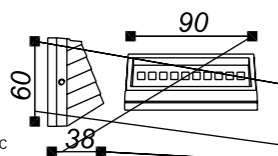

LLO-100

Watt: 2w
Dimension(mm): 90x38x60
LED chip: EVERLIGHT
Material: Aluminium+pc
Body color: Black
CCT: 3000K/6000K
CRI: T
Beam Angle: 98°
Luminous Flux: 130lm/140lm
IP: IP54

10xLED