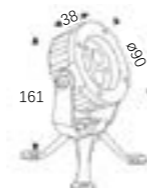

LSP025

Watt: 6x2w
Dimension(mm): 225x130x38
LED chip: OSRAM
Material: 316# stainless steel
CCT: 3000K
CRI: T
Beam Angle: 30°
IP: IP68
voltage: 24V

LSP023

Watt: 3x2w
Dimension(mm): 161x38x90
LED chip: OSRAM
Material: 316# stainless steel silver
CCT: 3000K
CRI: T
Beam Angle: 30°
IP: IP68
voltage: 24V