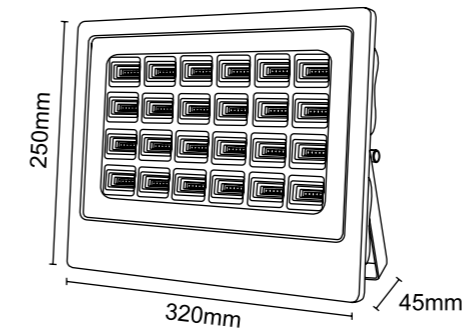

LFL-019

Watt: 100w
Dimension(mm): 320x250x45
LED chip: Sanan 2835
Material: Die-cast Aluminium+glass
Body color: White
CCT: 3000/6000K
CRI: T
Beam Angle: 110°
Luminous Flux: 100lm/w
IP: IP65