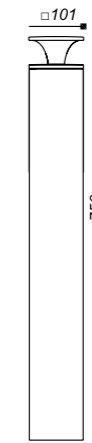

LB-128

Watt: 6W
Dimension(mm): 101x750
LED chip: SMD-EVERLIGHT
Material: ALUMINIUM+PC
Body color: DARK GREY
CCT: 3000K
CRI: >80
Beam Angle: 360°
Luminous Flux: 439LM
IP: IP54