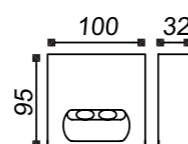

LLO-003

Watt: 2x1w
Dimension(mm): 95x100x32
LED chip: CREE
Material: Aluminium
Body color: Black
CCT: 3000K
CRI: T
Beam Angle: 73°
Luminous Flux: 86lm
IP: IP54

LLO-001

Watt: 2x1w
Dimension(mm): 105x65x36
LED chip: CREE
Material: Aluminium+glass
Body color: Black
CCT: 3000K/6000K
CRI: T
Beam Angle: 53°
Luminous Flux: 220lm/240lm
IP: IP54