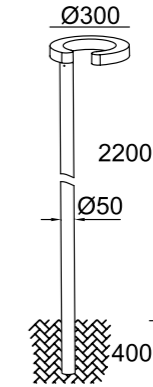

LPL-010

Watt: 24w
 Dimension(mm): 2200x300
 LED chip: CREE
 Material: Die-cast Aluminium
 Body color: Black
 CCT: 3000K
 CRI: T
 Beam Angle: 54°
 Luminous Flux: 879lm
 IP: IP54

LPL-011

Watt: 36W
Dimension(mm): 145x1200
LED chip: SMD-EVERLIGHT
Material: ALUMINIUM+PC
Body color: DARK GREY
CCT: 3000K
CRI: >80
Beam Angle: 360°
Luminous Flux: 2300LM
IP: IP54