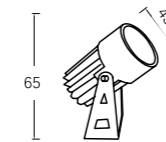

LEO-018

Watt: 3w
Dimension(mm): 43x65
LED chip: Bridgelux
Material: Aluminium
Body color: Black
CCT: 3000K
CRI: T
Beam Angle: 24°
Luminous Flux: 80lm/w
IP: IP54