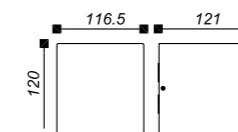

LLO-012

Watt: 1x1w
Dimension(mm): 74x74x52
LED chip: CREE
Material: Die-cast aluminium
Body color: Black
CCT: 3000K
CRI: T
Beam Angle: 35° x2
Luminous Flux: 81lm
IP: IP54

LLO-013

Watt: 4x1w
Dimension(mm): 100x100x52
LED chip: CREE
Material: Die-cast aluminium
Body color: Black
CCT: 3000K
CRI: T
Beam Angle: 11° x4
Luminous Flux: 179lm
IP: IP54

LLO-035

Watt: 4x1w
Dimension(mm): Ø100x52
LED chip: CREE
Material: Die-cast aluminium
Body color: Black
CCT: 3000K
CRI: T
Beam Angle: 11° x4
Luminous Flux: 179lm
IP: IP54

200-240V
50Hz

LLO-007

ONE WAY
Watt: 1x12w
Dimension(mm): 138x132x100
LED chip: CREE
Material: Aluminium+glass
Body color: Black
CCT: 3000K
CRI: T
Beam Angle: 44°
Luminous Flux: 846lm
IP: IP54

LLO-007A

UP/DOWN
Watt: 2x12w
Dimension(mm): 220x132x100
LED chip: CREE
Material: Aluminium+glass
Body color: Black
CCT: 3000K
CRI: T
Beam Angle: 44°
Luminous Flux: 1577lm
IP: IP54

LLO-008

ONE WAY
Watt: 1x7w
Dimension(mm): 116.5x120x121
LED chip: CREE
Material: Aluminium+glass
Body color: Black
CCT: 3000K
CRI: T
Beam Angle: 31°
Luminous Flux: 512lm
IP: IP54

LLO-009

UP/DOWN
Watt: 2x6w
Dimension(mm): 121x120x116.5
LED chip: CREE
Material: Aluminium+glass
Body color: Black
CCT: 3000K
CRI: T
Beam Angle: 31°
Luminous Flux: 935lm
IP: IP54

LLO-099D

UP/DOWN
Watt: 2x6w
Dimension(mm): 240x106x94
LED chip: CREE
Material: Aluminium+glass
Body color: Black
CCT: 3000K
CRI: T
Beam Angle: 73°
Luminous Flux: 725lm
IP: IP54