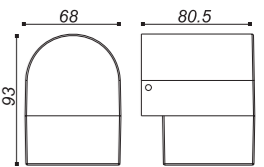

LLO-063

Watt: 6w
Dimension(mm): 180x55
LED chip: EVERLIGHT
Material: Aluminium+pc
Body color: Black
CCT: 3000K
CRI: T
Beam Angle: 129°
Luminous Flux: 412lm
IP: IP54

LLO-062

Watt: 6w
Dimension(mm): 200x160x45
LED chip: EVERLIGHT
Material: Aluminium+pc
Body color: Black
CCT: 3000K
CRI: T
Beam Angle: 121°
Luminous Flux: 629lm
IP: IP54

LLO-071

Watt: 2w
Dimension(mm): 80.5x68x93
LED chip: EVERLIGHT
Material: Aluminium+pc
Body color: Black
CCT: 3000K
CRI: T
Beam Angle: 128°
Luminous Flux: 123lm
IP: IP54

LLO-079

Watt: 10w
Dimension(mm): 185x122x170
LED chip: EPISTAR
Material: Die-cast aluminium
Body color: Black
CCT: 3000K
CRI: T
Beam Angle: 110°
Luminous Flux: 465lm
IP: IP54