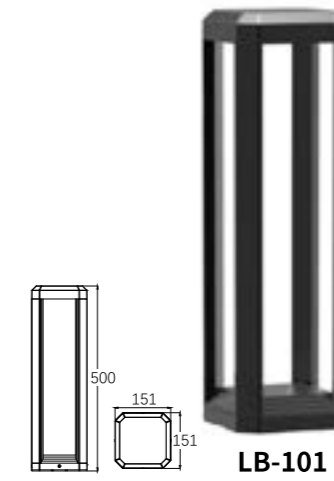

LB-101

Watt: 12w
Dimension(mm): 500x151x151
LED chip: OSRAM
Material: Aluminium
Body color: Black
CCT: 3000K
CRI: T
Beam Angle: 270°
Luminous Flux: 580lm
IP: IP54