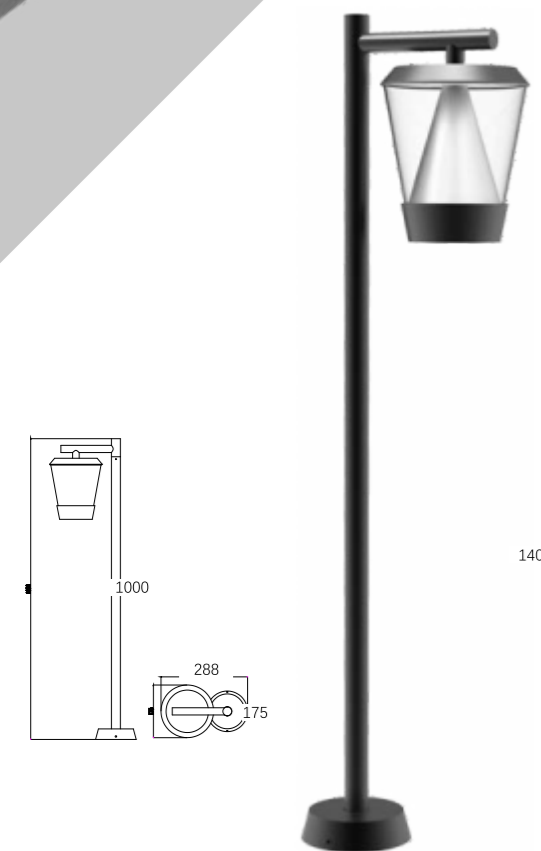

LB-127

Watt: 6W
Dimension(mm): 101x500
LED chip: SMD-EVERLIGHT
Material: ALUMINIUM+PC
Body color: DARK GREY
CCT: 3000K
CRI: >80
Beam Angle: 360°
Luminous Flux: 439M
IP: IP54

LB-128

Watt: 6W
Dimension(mm): 101x750
LED chip: SMD-EVERLIGHT
Material: ALUMINIUM+PC
Body color: DARK GREY
CCT: 3000K
CRI: >80
Beam Angle: 360°
Luminous Flux: 439LM
IP: IP54