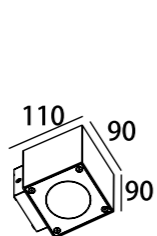

LLO-015
UP/DOWN
Watt: 2x4w
Dimension(mm): 90x90x110
LED chip: CREE
Material: Die-cast aluminium
Body color: Black
CCT: 3000K
CRI: T
Beam Angle: 22° /90°
Luminous Flux: 404lm
IP: IP54
NARROW/WIDE BEAM

200-240V
50Hz