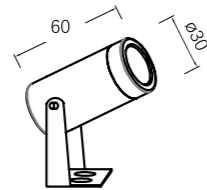

LLO-172

Watt: 12w
Dimension(mm): 200x100x100
LED chip: CREE
Material: Die-cast Aluminium
Body color: Black
CCT: 3000K
CRI: T
Beam Angle: 41°
Luminous Flux: 827lm
IP: IP65

100-240V
50-60Hz

100-240V
50-60Hz