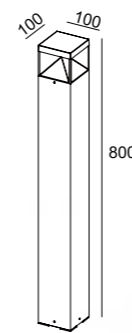

LLO-079Q

Watt: 12W
 Dimension(mm): 150*100*100
 LED chip: EPISTAR
 Material: ALUMINIUM+PC
 Body color: DARK GREY
 CCT: 3000K
 CRI: >80
 Beam Angle: 120°
 Luminous Flux: 720LM
 IP: IP65

EPISTAR

LB-140

Watt: 12W
 Dimension(mm): 100*100*500
 LED chip: EPISTAR
 Material: ALUMINIUM+PC
 Body color: DARK GREY
 CCT: 3000K
 CRI: >80
 Beam Angle: 120°
 Luminous Flux: 720LM
 IP: IP65