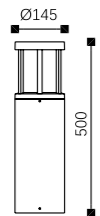

LB-122
Watt: 18W
Dimension(mm): 145x500
LED chip: SMD-EVERLIGHT
Material: ALUMINIUM+PC
Body color: DARK GREY
CCT: 3000K
CRI: >80
Beam Angle: 360°
Luminous Flux: 1062LM
IP: IP54