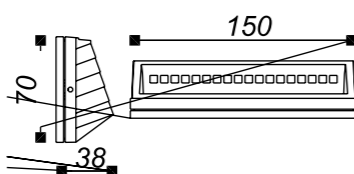

18xLED

LLO-104

Watt: 1x7w
Dimension(mm): 82x82x58
LED chip: Philips-AC LED
Material: Die-cast aluminium
Body color: Black
CCT: 3000K
CRI: T
Beam Angle: 93°
Luminous Flux: 218lm
IP: IP54

LLO-105

Watt: 1x7w
Dimension(mm): 122x82x59
LED chip: Philips-AC LED
Material: Die-cast aluminium
Body color: Black
CCT: 3000K
CRI: T
Beam Angle: 118°
Luminous Flux: 261lm
IP: IP54