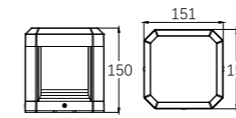

Watt: 12w
Dimension(mm): 150x151x151
LED chip: OSRAM
Material: Aluminium
Body color: Black
CCT: 3000K
CRI: T
Beam Angle: 270°
Luminous Flux: 330lm
IP: IP54

LB-100