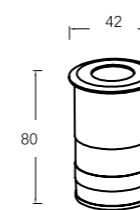

LEO-016

Watt: 3w
Dimension(mm): 42x80
Cut-Out(mm): 40
LED chip: EPISTAR
Material: Aluminium
Body color: silver
CCT: 3000K
CRI: T
Beam Angle: 60°
Luminous Flux: 300-310lm
IP: IP54