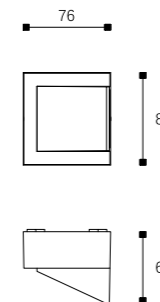

LEO-009

Watt: 4w
Dimension(mm): 150x70
LED chip: CREE
Material: Aluminium
Body color: Black
CCT: 2200/3000K
CRI: T
Beam Angle: 120°
Luminous Flux: 80lm/w
IP: IP44