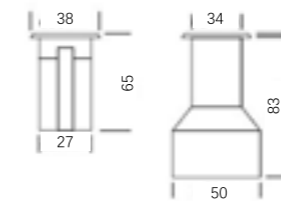

Watt: 2w
Dimension(mm): 50x83
Cut-Out(mm): 38x65
LED chip: OSRAM
Material: Aluminium+pc
Body color: silver
CCT: 3000K
CRI: T
Beam Angle: 30°
Luminous Flux: 160lm
IP: IP65

LLO-129C