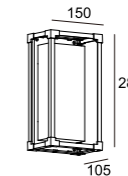

LLO-079M
Watt: 18W
Dimension(mm): 150*105*280
LED chip: EPISTAR
Material: ALUMINIUM+PC
Body color: DARK GREY
CCT: 3000K
CRI: >80
Beam Angle: 120°
Luminous Flux: 1080LM
IP: IP54