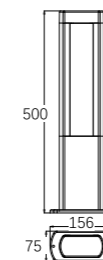

LB-078

Watt: 12w
Dimension(mm): 500x156x75
LED chip: EPISTAR
Material: Aluminium
Body color: Black
CCT: 3000K
CRI: T
Beam Angle: 110° x2
Luminous Flux: 663lm
IP: IP54