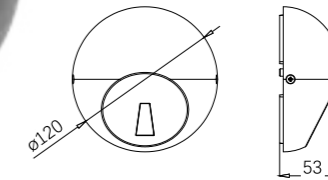

LLO-159N

Watt: 6W
 Dimension(mm): 160*30*160
 LED chip: EPISTAR
 Material: ALUMINIUM+PC
 Body color: DARK GREY
 CCT: 3000K
 CRI: >80
 Beam Angle: 120°
 Luminous Flux: 360LM
 IP: IP54

LLO-159P

Watt: 5W
 Dimension(mm): 240*37*75
 LED chip: EPISTAR
 Material: ALUMINIUM+PC
 Body color: DARK GREY
 CCT: 3000K
 CRI: >80
 Beam Angle: 120°
 Luminous Flux: 300LM
 IP: IP65