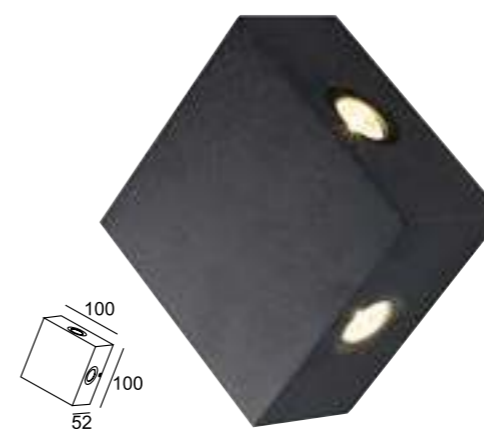

LLO-020

Watt: 1x3w
Dimension(mm): 100x88x30
LED chip: CREE
Material: Aluminium
Body color: Black
CCT: 3000K
CRI: T
Beam Angle: 66°
Luminous Flux: 111lm
IP: IP54

ONE WAY
LLO-005

Watt: 1x3w
Dimension(mm): 80x50x78
LED chip: CREE
Material: Aluminium
Body color: Black
CCT: 3000K
CRI: T
Beam Angle: 81°
Luminous Flux: 121lm
IP: IP54

UP/DOWN
LLO-006

Watt: 2x3w
Dimension(mm): 150x50x78
LED chip: CREE
Material: Aluminium
Body color: Black
CCT: 3000K
CRI: T
Beam Angle: 85°
Luminous Flux: 162lm
IP: IP54

200-240V
50Hz

LLO-011

Watt: 2x1w
Dimension(mm): 74x74x52
LED chip: CREE
Material: Die-cast aluminium
Body color: Black
CCT: 3000K
CRI: T
Beam Angle: 35°
Luminous Flux: 179lm
IP: IP54

LLO-012

Watt: 1x1w
Dimension(mm): 74x74x52
LED chip: CREE
Material: Die-cast aluminium
Body color: Black
CCT: 3000K
CRI: T
Beam Angle: 35° x2
Luminous Flux: 81lm
IP: IP54

LLO-013

Watt: 4x1w
Dimension(mm): 100x100x52
LED chip: CREE
Material: Die-cast aluminium
Body color: Black
CCT: 3000K
CRI: T
Beam Angle: 11° x4
Luminous Flux: 179lm
IP: IP54