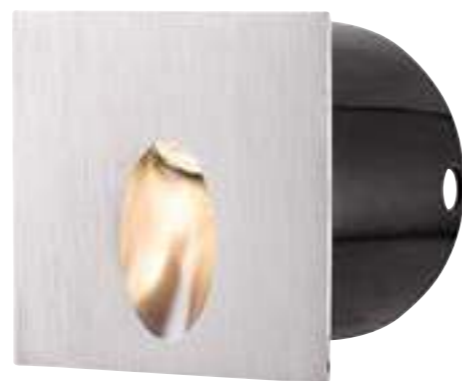

LLO-141
Watt: 3w
Dimension(mm): 80x80x60
Cut-Out(mm): 78x78
LED chip: CREE
Material: Aluminium
Body color: silver
CCT: 3000K
CRI: T
Beam Angle: 78°
Luminous Flux: 146lm
IP: IP54