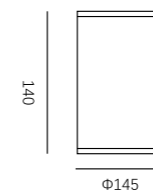

LEO-054

Watt: 14W
Dimension(mm): $90 \times 90 \times 136$
LED chip: CREE
Material: Die-casting
Body color: Sand grey
CCT: 3000K
CRI: > 80
Beam Angle: 36°
Luminous Flux: 1120LM
IP: IP54

LEO-055

Watt: 21W
Dimension(mm): $\Phi 145 \times 140$
LED chip: CREE
Material: Die-casting
Body color: Sand grey
CCT: 3000K
CRI: > 80
Beam Angle: 36°
Luminous Flux: 1680LM
IP: IP54