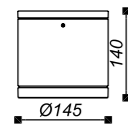

LLO-059E

Watt: 15W
Dimension(mm): 80x45
LED chip: Lumens/ DOB
Material: Aluminium
Body color: Sand black
CCT: 3000K
CRI: >80
Beam Angle: 35°
Luminous Flux: 1179LM
IP: IP54

LLO-059D

Watt: 8W
Dimension(mm): 65x45
LED chip: Lumens/DOB
Material: Aluminium
Body color: Sand black
CCT: 3000K
CRI: >80
Beam Angle: 35°
Luminous Flux: 577LM
IP: IP54