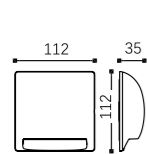

LLO-073

Watt: 12w
Dimension(mm): 242x239x149
LED chip: EPISTAR
Material: Die-cast aluminium
Body color: Grey
CCT: 3000K
CRI: T
Beam Angle: 110°
Luminous Flux: 754lm
IP: IP54

LLO-079N

Watt: 10W
Dimension(mm): 180*88*130
LED chip: EPISTAR
Material: ALUMINIUM+PC
Body color: DARK GREY
CCT: 3000K
CRI: >80
Beam Angle: 120°
Luminous Flux: 600LM
IP: IP54

LLO-079B

Watt: 12w
Dimension(mm): 266x106x76
LED chip: OSRAM
Material: Die-cast aluminium
Body color: Black
CCT: 3000K
CRI: T
Beam Angle: 121°
Luminous Flux: 1202lm
IP: IP54

LLO-079A

Watt: 10w
Dimension(mm): 222x118x65.5
LED chip: EPISTAR
Material: Die-cast aluminium
Body color: Black
CCT: 3000K
CRI: T
Beam Angle: 127°
Luminous Flux: 1081lm
IP: IP54

LLO-079I
Watt: 16W
Dimension(mm): 183*130*183
LED chip: EPISTAR
Material: ALUMINIUM+PC
Body color: DARK GREY
CCT: 3000K
CRI: >80
Beam Angle: 120°
Luminous Flux: 960LM
IP: IP65

LLO-079J
Watt: 16W
Dimension(mm): 230*55*230
LED chip: EPISTAR
Material: ALUMINIUM+PC
Body color: DARK GREY
CCT: 3000K
CRI: >80
Beam Angle: 120°
Luminous Flux: 960LM
IP: IP65

LLO-079K
Watt: 9W
Dimension(mm): 150*105*150
LED chip: EPISTAR
Material: ALUMINIUM+PC
Body color: DARK GREY
CCT: 3000K
CRI: >80
Beam Angle: 120°
Luminous Flux: 540LM
IP: IP54

LLO-079L
Watt: 18W
Dimension(mm): 200*105*200
LED chip: EPISTAR
Material: ALUMINIUM+PC
Body color: DARK GREY
CCT: 3000K
CRI: >80
Beam Angle: 120°
Luminous Flux: 1080LM
IP: IP54