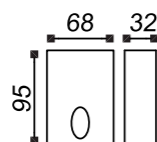

LLO-003

Watt: 2x1w
Dimension(mm): 95x100x32
LED chip: CREE
Material: Aluminium
Body color: Black
CCT: 3000K
CRI: T
Beam Angle: 73°
Luminous Flux: 86lm
IP: IP54

LLO-001

Watt: 2x1w
Dimension(mm): 105x65x36
LED chip: CREE
Material: Aluminium+glass
Body color: Black
CCT: 3000K/6000K
CRI: T
Beam Angle: 53°
Luminous Flux: 220lm/240lm
IP: IP54