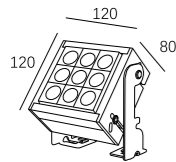

Watt: 18w
Dimension(mm): 120x120x80
LED chip: CREE
Material: Aluminium+pc
Body color: Black
CCT: 2200/3000K
CRI: T
Beam Angle: 5° /25°
Luminous Flux: 120lm/w
IP: IP65

LLWW-011