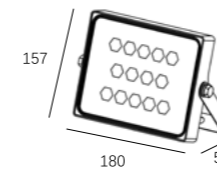

LFL-028

Watt: 50w
Dimension(mm): 213x112x53
LED chip: EPISTAR SMD5054
Material: Die-cast Aluminium+glass
Body color: White
CCT: 6000K
CRI: T
Beam Angle: 60°
Luminous Flux: 100-120lm/w
IP: IP65

LFL-029

Watt: 50W
Dimension(mm): 223x165x53
LED chip: EPISTAR
Material: Aluminium+PC
Body color: Black
CCT: 3000K/6000K
CRI: > 90
Beam Angle: 120°
Luminous Flux: 4500LM
IP: IP65