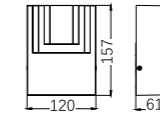

LLO-099N

Watt: 7W
Dimension(mm): 120*61*157
LED chip: OSRAM
Material: ALUMINIUM
Body color: DARK GREY
CCT: 3000K
CRI: >80
Beam Angle: 60°
Luminous Flux: 305LM
IP: 65