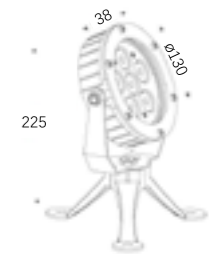

LSP025

Watt: 6x2w
Dimension(mm): 225x130x38
LED chip: OSRAM
Material: 316# stainless steel
CCT: 3000K
CRI: T
Beam Angle: 30°
IP: IP68
voltage: 24V

LSP023

Watt: 3x2w
Dimension(mm): 161x38x90
LED chip: OSRAM
Material: 316# stainless steel silver
CCT: 3000K
CRI: T
Beam Angle: 30°
IP: IP68
voltage: 24V