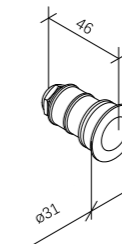

Watt: 1w
Dimension(mm): 31x46
Cut-Out(mm): 29.5x55
LED chip: EPISTAR
Material: Aluminium
Body color: silver
CCT: 3000K
CRI: T
Beam Angle: 45°
Luminous Flux: 80lm
IP: IP65

LLO-129D