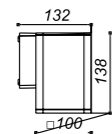

LLO-007

ONE WAY
Watt: 1x12w
Dimension(mm): 138x132x100
LED chip: CREE
Material: Aluminium+glass
Body color: Black
CCT: 3000K
CRI: T
Beam Angle: 44°
Luminous Flux: 846lm
IP: IP54

LLO-007A

UP/DOWN
Watt: 2x12w
Dimension(mm): 220x132x100
LED chip: CREE
Material: Aluminium+glass
Body color: Black
CCT: 3000K
CRI: T
Beam Angle: 44°
Luminous Flux: 1577lm
IP: IP54

LLO-008

ONE WAY
Watt: 1x7w
Dimension(mm): 116.5x120x121
LED chip: CREE
Material: Aluminium+glass
Body color: Black
CCT: 3000K
CRI: T
Beam Angle: 31°
Luminous Flux: 512lm
IP: IP54

LLO-009

UP/DOWN
Watt: 2x6w
Dimension(mm): 121x120x116.5
LED chip: CREE
Material: Aluminium+glass
Body color: Black
CCT: 3000K
CRI: T
Beam Angle: 31°
Luminous Flux: 935lm
IP: IP54

LLO-099D

UP/DOWN
Watt: 2x6w
Dimension(mm): 240x106x94
LED chip: CREE
Material: Aluminium+glass
Body color: Black
CCT: 3000K
CRI: T
Beam Angle: 73°
Luminous Flux: 725lm
IP: IP54

100-240V
50-60Hz

100-240V
50-60Hz