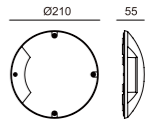

LLO-129M

Watt: 1.5W
Dimension(mm): 210*210*55
LED chip: CREE
Material: ALUMINIUM+PC
Body color: DARK GREY
CCT: 3000K
CRI: >80
Beam Angle: 120°
Luminous Flux: 90LM
IP: IP67