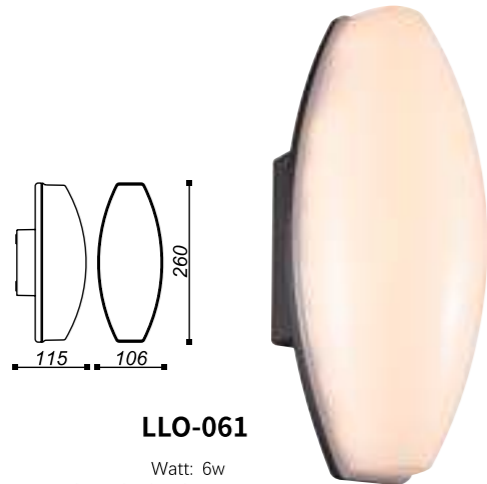

CE **RoHS** COMPLIANT **REACH**

100-240V
50-60Hz **CREE**

CREE

100-240V
50-60Hz

LLO-099K

Watt: 2x6w
Dimension(mm): Ø90x220
LED chip: EPISTAR
Material: Aluminium
Body color: Black
CCT: 3000K
CRI: T
Beam Angle: 15°
Luminous Flux: 480lm
IP: IP54

LLO-102

Watt: 10w
Dimension(mm): 240x120x45.5
LED chip: EPISTAR
Material: Die-cast aluminium
Body color: Black/Grey
CCT: 3000K
CRI: T
Luminous Flux: 450lm
IP: IP65

LLO-103

Watt: 10w
Dimension(mm): 230x72x56
LED chip: EPISTAR
Material: Die-cast aluminium
Body color: Black/Grey
CCT: 3000K
CRI: T
Luminous Flux: 275lm
IP: IP65

LLO-028

Watt: 12w
Dimension(mm): 219x55x169
LED chip: EPISTAR
Material: Die-cast aluminium
Body color: Black/Grey
CCT: 3000K
CRI: T
Luminous Flux: 621lm
IP: IP54

LLO-099H

Watt: 11w
Dimension(mm): 200x55
LED chip: EVERLIGHT AC LED
Material: Aluminium+pc
Body color: Black/Grey
CCT: 3000K
CRI: T
Beam Angle: 114°
Luminous Flux: 872lm
IP: IP54

LLO-060

Watt: 4w
Dimension(mm): 139x117x116
LED chip: EVERLIGHT
Material: Aluminium+pc
Body color: Black
CCT: 3000K
CRI: T
Beam Angle: 114°
Luminous Flux: 151lm
IP: IP54

LLO-061

Watt: 6w
Dimension(mm): 260x106x115
LED chip: EVERLIGHT
Material: Aluminium+pc
Body color: Black
CCT: 3000K
CRI: T
Beam Angle: 144°
Luminous Flux: 595lm
IP: IP54