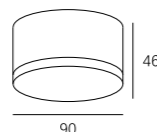

LEO-037

Watt: 8w
Dimension(mm): 90x46
LED chip: EPISTAR SMD 2835
Material: Aluminium+pc
Body color: Black
CCT: 3000K/4000K
CRI: T
Beam Angle: 180°
Luminous Flux: 95-100lm/w
IP: IP54

LEO-038

Watt: 16w
Dimension(mm): 140x46
LED chip: EPISTAR SMD 2835
Material: Aluminium+pc
Body color: Black
CCT: 3000K/4000K
CRI: T
Beam Angle: 180°
Luminous Flux: 95-100lm/w
IP: IP54