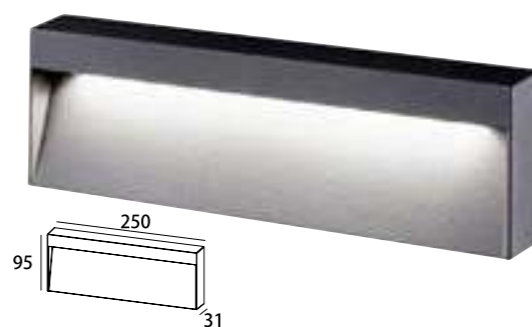

LLO-153

Watt: 9w
Dimension(mm): 250x95x31
LED chip: PHILIPS-AC LED
Material: Die-cast aluminium
Body color: Black
CCT: 3000K
CRI: T
Beam Angle: 47°
Luminous Flux: 487lm
IP: IP65