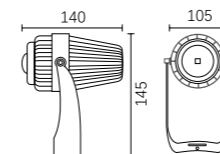

Watt: 8w
Dimension(mm): 140x145x105
LED chip: CREE
Material: Die-cast Aluminium
Body color: Black
CCT: 3000K
CRI: T
Beam Angle: 5°
Luminous Flux: 147lm/w
IP: IP65

LLWW-008