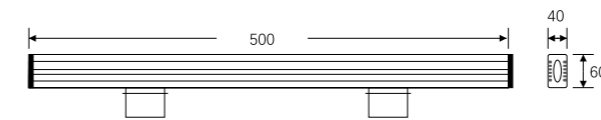

LLWW-001

Watt: 18w
Dimension(mm): 40x60x500
LED chip: Bridgelux
Material: Aluminium+pc
Body color: Black
CCT: 3000/4000/2200K
CRI: T
Beam Angle: 40° 10°
IP: IP65