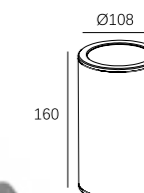

LLO-094A

Watt: 8w
 Dimension(mm): 140x35
 LED chip: EPISTAR SMD2835
 Material: Aluminium
 Body color: White/Black
 CCT: 3000K
 CRI: T
 Beam Angle: 360°
 Luminous Flux: 560lm
 IP: IP54

LLO-095A

Watt: 12w
 Dimension(mm): 180x35
 LED chip: EPISTAR SMD2835
 Material: Aluminium
 Body color: White/Black
 CCT: 3000K
 CRI: T
 Beam Angle: 360°
 Luminous Flux: 840lm
 IP: IP54

LLO-099G

Watt: 6x1w
 Dimension(mm): 231x77x48
 LED chip: CREE
 Material: Aluminium+glass
 Body color: Black
 CCT: 3000K
 CRI: T
 Beam Angle: 28°
 Luminous Flux: 724lm
 IP: IP54

LLO-099F

Watt: 5x2w
 Dimension(mm): 185x156x45
 LED chip: CREE
 Material: Aluminium+glass
 Body color: Black
 CCT: 3000K
 CRI: T
 Beam Angle: 26°
 Luminous Flux: 724lm
 IP: IP54

CE **RoHS** COMPLIANT **REACH**

100-240V
50-60Hz **CREE**

CREE

100-240V
50-60Hz

LLO-099K

Watt: 2x6w
Dimension(mm): Ø90x220
LED chip: EPISTAR
Material: Aluminium
Body color: Black
CCT: 3000K
CRI: T
Beam Angle: 15°
Luminous Flux: 480lm
IP: IP54

LLO-099J

Watt: 6w
Dimension(mm): Ø90x160
LED chip: EPISTAR
Material: Aluminium
Body color: Black
CCT: 3000K
CRI: T
Beam Angle: 15°
Luminous Flux: 240lm
IP: IP54

LLO-099M

Watt: 2x12w
Dimension(mm): Ø108x220
LED chip: EPISTAR
Material: Aluminium
Body color: Black
CCT: 3000K
CRI: T
Beam Angle: 15°
Luminous Flux: 720lm
IP: IP54