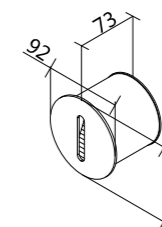

LLO-159B
Watt: 5w
Dimension(mm): 92x73
Cut-Out(mm): 80x70
LED chip: EPISTAR COB
Material: Aluminium+pc
Body color: silver
CCT: 3000K
CRI: T
Beam Angle: 20°
Luminous Flux: 610lm
IP: IP65