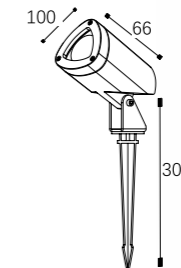

LLO-177

Watt: 7w
Dimension(mm): 100x66x300
LED chip: CREE
Material: Aluminium
Body color: Black
CCT: 3000K
CRI: T
Beam Angle: 36°
Luminous Flux: 520-660lm
IP: IP65