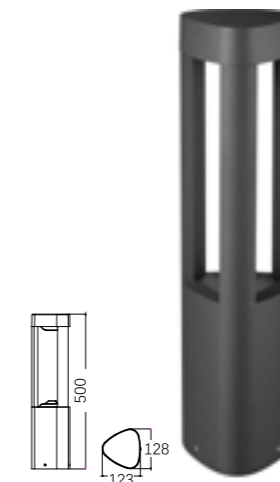

LLO-076

Watt: 6w
Dimension(mm): 200x128x169
LED chip: OSRAM
Material: Aluminium
Body color: Black
CCT: 3000K
CRI: T
Beam Angle: 175°
Luminous Flux: 215lm
IP: IP54

LB-074

Watt: 6w
Dimension(mm): 200x128x123
LED chip: OSRAM
Material: Aluminium
Body color: Black
CCT: 3000K
CRI: T
Beam Angle: 175°
Luminous Flux: 201lm
IP: IP54