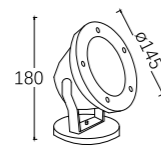

LEO-102A

Watt: 6w
Dimension(mm): 120x140
LED chip: EPILEDS
Material: 304 stainless steel
Body color: silver
CCT: RGB
CRI: T
Beam Angle: 10°
IP: IP68
Voltage: 24V

LEO-103

Watt: 12w
Dimension(mm): 145x180
LED chip: Bridgelux
Material: 304 stainless steel
Body color: silver
CCT: 3000K
CRI: T
Beam Angle: 10°
Luminous Flux: 80lm/w
IP: IP68
Voltage: 24V