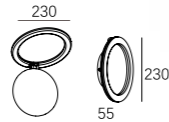

LLO-079B

Watt: 12w
Dimension(mm): 266x106x76
LED chip: OSRAM
Material: Die-cast aluminium
Body color: Black
CCT: 3000K
CRI: T
Beam Angle: 121°
Luminous Flux: 1202lm
IP: IP54

LLO-079A

Watt: 10w
Dimension(mm): 222x118x65.5
LED chip: EPISTAR
Material: Die-cast aluminium
Body color: Black
CCT: 3000K
CRI: T
Beam Angle: 127°
Luminous Flux: 1081lm
IP: IP54

LLO-079I
Watt: 16W
Dimension(mm): 183*130*183
LED chip: EPISTAR
Material: ALUMINIUM+PC
Body color: DARK GREY
CCT: 3000K
CRI: >80
Beam Angle: 120°
Luminous Flux: 960LM
IP: IP65

LLO-079J
Watt: 16W
Dimension(mm): 230*55*230
LED chip: EPISTAR
Material: ALUMINIUM+PC
Body color: DARK GREY
CCT: 3000K
CRI: >80
Beam Angle: 120°
Luminous Flux: 960LM
IP: IP65