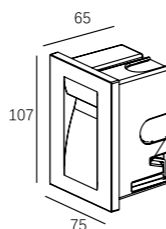

Watt: 3.6w
Dimension(mm): 107x75x65
Cut-Out(mm): 98x62x59
LED chip: Philips
Material: Die-cast Aluminium
Body color: Black
CCT: 3000K
CRI: T
Beam Angle: 48°
Luminous Flux: 99lm
IP: IP65

LLO-156

Watt: 3w
Dimension(mm): 163x98x65
Cut-Out(mm): 158x97x77
LED chip: Edison
Material: Die-cast Aluminium
Body color: Black
CCT: 3000K
CRI: T
Beam Angle: 120°
Luminous Flux: 150lm
IP: IP54