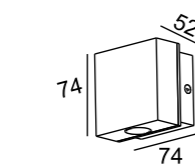

LLO-011

Watt: 2x1w
Dimension(mm): 74x74x52
LED chip: CREE
Material: Die-cast aluminium
Body color: Black
CCT: 3000K
CRI: T
Beam Angle: 35°
Luminous Flux: 179lm
IP: IP54

LLO-012

Watt: 1x1w
Dimension(mm): 74x74x52
LED chip: CREE
Material: Die-cast aluminium
Body color: Black
CCT: 3000K
CRI: T
Beam Angle: 35° x2
Luminous Flux: 81lm
IP: IP54