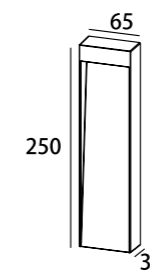

10xLED

LLO-101

Watt: 3.6w
Dimension(mm): 150x38x70
LED chip: EVERLIGHT
Material: Aluminium+pc
Body color: Black
CCT: 3000K/6000K
CRI: T
Beam Angle: 98°
Luminous Flux: 234lm/252lm
IP: IP54

18xLED

LLO-104

Watt: 1x7w
Dimension(mm): 82x82x58
LED chip: Philips-AC LED
Material: Die-cast aluminium
Body color: Black
CCT: 3000K
CRI: T
Beam Angle: 93°
Luminous Flux: 218lm
IP: IP54

LLO-105

Watt: 1x7w
Dimension(mm): 122x82x59
LED chip: Philips-AC LED
Material: Die-cast aluminium
Body color: Black
CCT: 3000K
CRI: T
Beam Angle: 118°
Luminous Flux: 261lm
IP: IP54

LLO-153

Watt: 9w
 Dimension(mm): 250x95x31
 LED chip: PHILIPS-AC LED
 Material: Die-cast aluminium
 Body color: Black
 CCT: 3000K
 CRI: T
 Beam Angle: 47°
 Luminous Flux: 487lm
 IP: IP65

LLO-152

Watt: 4w
 Dimension(mm): 95x95x31
 LED chip: PHILIPS-AC LED
 Material: Die-cast aluminium
 Body color: Black
 CCT: 3000K
 CRI: T
 Beam Angle: 52°
 Luminous Flux: 185lm
 IP: IP65

LLO-154

Watt: 8w
 Dimension(mm): 250x65x31
 LED chip: PHILIPS-AC LED
 Material: Die-cast aluminium
 Body color: Black
 CCT: 3000K
 CRI: T
 Beam Angle: 53°
 Luminous Flux: 250lm
 IP: IP65

LLO-1590

Watt: 3W
 Dimension(mm): 155*37*75
 LED chip: EPISTAR
 Material: ALUMINIUM+PC
 Body color: DARK GREY
 CCT: 3000K
 CRI: >80
 Beam Angle: 120°
 Luminous Flux: 180LM
 IP: IP65

LLO-159M

Watt: 3W
 Dimension(mm): 105*22*105
 LED chip: EPISTAR
 Material: ALUMINIUM+PC
 Body color: DARK GREY
 CCT: 3000K
 CRI: >80
 Beam Angle: 120°
 Luminous Flux: 180LM
 IP: IP54