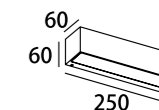

LLO-109
Watt: 18w
Dimension(mm): 250x60x60
LED chip: Philips-AC LED
Material: Die-cast aluminium
Body color: Black
CCT: 3000K
CRI: T
Beam Angle: 110°
Luminous Flux: 1035lm
IP: IP65