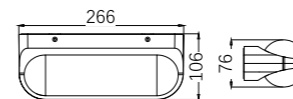

LLO-079B

Watt: 12w
Dimension(mm): 266x106x76
LED chip: OSRAM
Material: Die-cast aluminium
Body color: Black
CCT: 3000K
CRI: T
Beam Angle: 121°
Luminous Flux: 1202lm
IP: IP54

LLO-079A

Watt: 10w
Dimension(mm): 222x118x65.5
LED chip: EPISTAR
Material: Die-cast aluminium
Body color: Black
CCT: 3000K
CRI: T
Beam Angle: 127°
Luminous Flux: 1081lm
IP: IP54