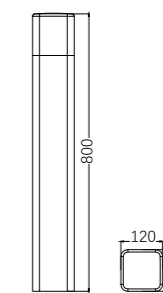

LB-020

Watt: 23w
Dimension(mm): 800x120x120
LED: E27 HOLDER
Material: Aluminium+pc
Body color: Black
CRI: T
IP: IP44