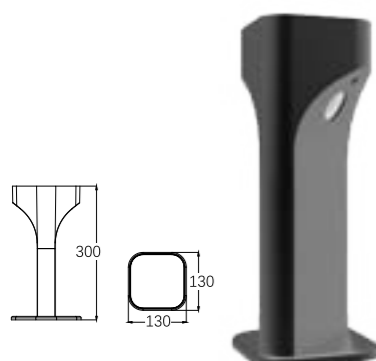

LLO-099I

Watt: 12w
Dimension(mm): 200x125x125
LED chip: OSRAM
Material: Aluminium
Body color: Black
CCT: 3000K
CRI: T
Beam Angle: 60°
Luminous Flux: 609lm
IP: IP54

LB-105

Watt: 6w
Dimension(mm): 300x130x130
LED chip: OSRAM
Material: Aluminium
Body color: Black
CCT: 3000K
CRI: T
Beam Angle: 60°
Luminous Flux: 500lm
IP: IP54

LB-106

Watt: 6w
Dimension(mm): 500x130x130
LED chip: OSRAM
Material: Aluminium
Body color: Black
CCT: 3000K
CRI: T
Beam Angle: 60°
Luminous Flux: 500lm
IP: IP54