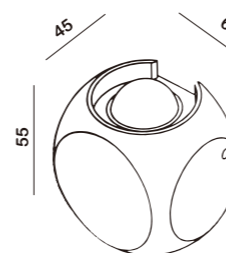

LLO-138
Watt: 2x3w
Dimension(mm): 100x100x100
LED chip: Bridgelux
Material: Aluminium
Body color: White
CCT: 3000K
CRI: T
Beam Angle: 0° -120°
Luminous Flux: 480-500lm
IP: IP65

100-240V
50-60Hz

100-240V
50-60Hz

LLO-139A

Watt: 10w
 Dimension(mm): 225x75x150
 LED chip: EPISTAR SMD
 Material: Aluminium
 Body color: White
 CCT: 3000K
 CRI: T
 Beam Angle: 120°
 Luminous Flux: 800lm
 IP: IP65

LLO-139B

Watt: 10w
 Dimension(mm): 220x180x83
 LED chip: EPISTAR SMD
 Material: Aluminium
 Body color: White
 CCT: 3000K
 CRI: T
 Beam Angle: 120°
 Luminous Flux: 800lm
 IP: IP65