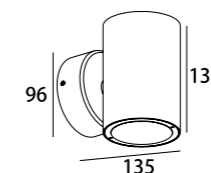

LLO-099C

Watt: 2x12w
Dimension(mm): 133x220x90
LED chip: CREE
Material: Aluminium+glass
Body color: Black
CCT: 3000K
CRI: T
Beam Angle: 44°
Luminous Flux: 1577lm
IP: IP54

LLO-099E

Watt: 2x6w
Dimension(mm): 240x108x120
LED chip: CREE
Material: Aluminium+glass
Body color: Black
CCT: 3000K
CRI: T
Beam Angle: 73°
Luminous Flux: 725lm
IP: IP54

200-240V
50Hz

LLO-016
UP/DOWN
Watt: 2x7w
Dimension(mm): 130x90x120
LED chip: CREE
Material: Die-cast aluminium
Body color: Black
CCT: 3000K
CRI: T
Beam Angle: 21°
Luminous Flux: 1208lm
IP: IP54

LLO-017
ONE WAY
Watt: 1x7w
Dimension(mm): 92x90x120
LED chip: CREE
Material: Die-cast aluminium
Body color: Black
CCT: 3000K
CRI: T
Beam Angle: 21°
Luminous Flux: 541lm
IP: IP54

LLO-089
UP/DOWN
Watt: 2x5w
Dimension(mm): 119x110x105
LED chip: CREE
Material: Die-cast aluminium
Body color: Black
CCT: 3000K
CRI: T
Beam Angle: 30° -130°
Luminous Flux: 883lm
IP: IP54

200-240V
50Hz

LLO-034
 Watt: 6x1w
 Dimension(mm): 110x108x84
 LED chip: CREE
 Material: Die-cast aluminium
 Body color: Black
 CCT: 3000K
 CRI: T
 Beam Angle: 25°
 Luminous Flux: 368lm
 IP: IP54

LLO-033
 Watt: 3x1w
 Dimension(mm): 85x106x84
 LED chip: CREE
 Material: Die-cast aluminium
 Body color: Black
 CCT: 3000K
 CRI: T
 Beam Angle: 24°
 Luminous Flux: 211lm
 IP: IP54

LLO-031
 Watt: 2x7w
 Dimension(mm): 135x135x96
 LED chip: CREE
 Material: Die-cast aluminium
 Body color: Grey/Black
 CCT: 3000K
 CRI: T
 Beam Angle: 18°
 Luminous Flux: 1153lm
 IP: IP54