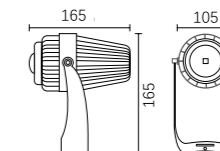

Watt: 20w
Dimension(mm): 165x165x105
LED chip: CREE
Material: Die-cast Aluminium
Body color: Black
CCT: 3000K
CRI: T
Beam Angle: 5°
Luminous Flux: 149lm/w
IP: IP65