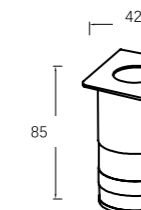

LEO-017

Watt: 3w
Dimension(mm): 42x42x85
Cut-Out(mm): 40
LED chip: EPISTAR
Material: Aluminium
Body color: silver
CCT: 3000K
CRI: T
Beam Angle: 60°
Luminous Flux: 300-310lm
IP: IP54