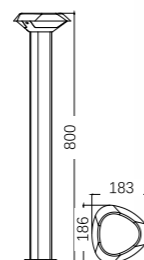

LB-049

Watt: 6w
Dimension(mm): 186x183x800
LED chip: OSRAM
Material: Die-cast Aluminium+pc
Body color: Black
CCT: 3000K
CRI: T
Beam Angle: 141°
Luminous Flux: 400lm
IP: IP54