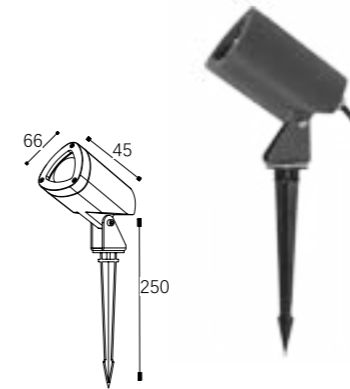

LLO-176

Watt: 3w
Dimension(mm): 66x45x250
LED chip: CREE
Material: Aluminium
Body color: Black
CCT: 3000K
CRI: T
Beam Angle: 36°
Luminous Flux: 300-360lm
IP: IP65