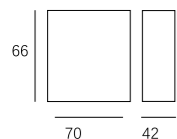

LEO-032

Watt: 3w
Dimension(mm): 90x40x60
LED chip: CREE
Material: Aluminium
Body color: Dark Grey
CCT: 3000K
CRI: T
Beam Angle: 5°
Luminous Flux: 180-200lm
IP: IP54

LEO-033

Watt: 6w
Dimension(mm): 120x40x60
LED chip: CREE
Material: Aluminium
Body color: Dark Grey
CCT: 3000K
CRI: T
Beam Angle: 5°
Luminous Flux: 180-200lm
IP: IP54

LEO-035

Watt: 3w
Dimension(mm): 66x70x42
LED chip: CREE
Material: Aluminium
Body color: Dark Grey
CCT: 3000K
CRI: T
Beam Angle: 90°
Luminous Flux: 300-310lm
IP: IP54

LEO-036

Watt: 6w
Dimension(mm): 88x70x42
LED chip: CREE
Material: Aluminium
Body color: Dark Grey
CCT: 3000K
CRI: T
Beam Angle: 90°
Luminous Flux: 540-600lm
IP: IP54

85-265V
50-60Hz

LEO-047

Watt: 10w
Dimension(mm): 141x52
LED chip: EPISTAR
Material: Aluminium+pc
Body color: Black/White
CCT: 3000/6000K
CRI: T
Luminous Flux: 998lm
IP: IP54

LEO-048

Watt: 18w
Dimension(mm): 171x53
LED chip: EPISTAR
Material: Aluminium+pc
Body color: Black/White
CCT: 3000/6000K
CRI: T
Luminous Flux: 1786lm
IP: IP54

LEO-045

Watt: 8w
Dimension(mm): 170x70
LED chip: EPISTAR
Material: Aluminium+pc
Body color: Black/White
CCT: 3000/6000K
CRI: T
Luminous Flux: 788lm
IP: IP54

LEO-046

Watt: 15w
Dimension(mm): 208x98
LED chip: EPISTAR
Material: Aluminium+pc
Body color: Black/White
CCT: 3000/6000K
CRI: T
Luminous Flux: 1442lm
IP: IP54

85-265V
50-60Hz

85-265V
50-60Hz