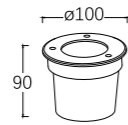

LEO-105

Watt: 3w
Dimension(mm): 100x90
Cut-Out(mm): 88
LED chip: Bridgelux
Material: 304 stainless steel
Body color: silver
CCT: 3000K
CRI: T
Beam Angle: 10°
Luminous Flux: 80lm/w
IP: IP68
Voltage: 24V