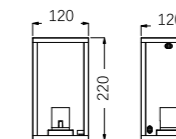

LWL-038

Watt: 40w
Dimension(mm): 120x120x220
LED Hoilder: E27 HOLDER
Material: Die-cast Aluminium
Body color: Black
CRI: T
IP: IP44