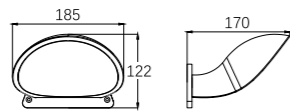

LLO-071

Watt: 2w
Dimension(mm): 80.5x68x93
LED chip: EVERLIGHT
Material: Aluminium+pc
Body color: Black
CCT: 3000K
CRI: T
Beam Angle: 128°
Luminous Flux: 123lm
IP: IP54

LLO-079

Watt: 10w
Dimension(mm): 185x122x170
LED chip: EPISTAR
Material: Die-cast aluminium
Body color: Black
CCT: 3000K
CRI: T
Beam Angle: 110°
Luminous Flux: 465lm
IP: IP54

LLO-078

Watt: 7w
Dimension(mm): 210x60x43
LED chip: OSRAM
Material: Die-cast aluminium
Body color: Grey
CCT: 3000K
CRI: T
Beam Angle: 114°
Luminous Flux: 310lm
IP: IP54

LLO-074

Watt: 6w
Dimension(mm): 161x100x98
LED chip: EPISTAR
Material: Die-cast aluminium
Body color: Grey
CCT: 3000K
CRI: T
Beam Angle: 110°
Luminous Flux: 388lm
IP: IP54