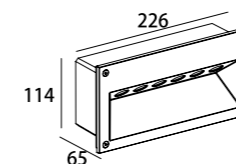

LLO-144

Watt: 6x1w
Dimension(mm): 114x226x65
Cut-Out(mm): 107x219x62
LED chip: Grey/Black
Material: Die-cast Aluminium
Body color: Grey
CCT: 3000K
CRI: T
Beam Angle: 29°
Luminous Flux: 529lm
IP: IP65