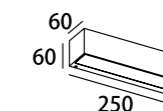

LLO-110
Watt: 9w
Dimension(mm): 250x60x60
LED chip: Philips-AC LED
Material: Die-cast aluminium
Body color: Black
CCT: 3000K
CRI: T
Beam Angle: 110°
Luminous Flux: 524lm
IP: IP65