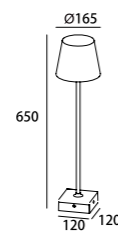

LB-108

Watt: 7w
 Dimension(mm): 165x650x120
 LED chip: Philips
 Material: Die-cast Aluminium
 Body color: Black
 CCT: 3000K
 CRI: T
 Beam Angle: 47°
 Luminous Flux: 565lm
 IP: IP65

LB-109

Watt: 2.2w
 Dimension(mm): 110x100x380
 LED chip: Philips
 Material: Die-cast Aluminium
 Body color: White
 CCT: 3000K
 CRI: T
 Beam Angle: 45°
 Luminous Flux: 188lm
 IP: IP65