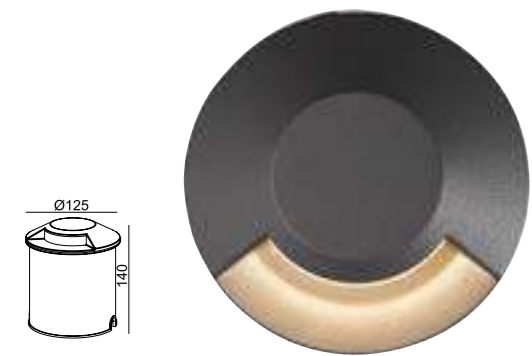

LLO-124

Watt: 7w
Dimension(mm): 140x125
Cut-Out(mm): 117x118
LED chip: CREE
Material: Die-cast Aluminium+pc
Body color: silver
CCT: 3000K
CRI: T
Beam Angle: 110°
Luminous Flux: 67lm
IP: IP65