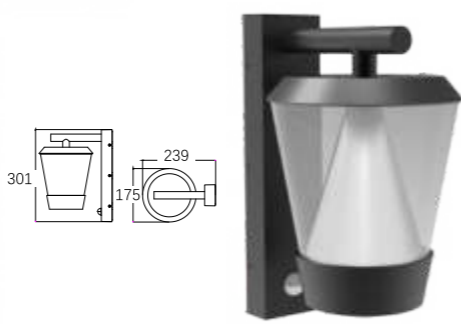

LLO-099S

Watt: 13W
Dimension(mm): 301*175*239
LED chip: OSRAM
Material: ALUMINIUM
Body color: DARK GREY
CCT: 3000K
CRI: >80
Beam Angle: 157°
Luminous Flux: 753LM
IP: IP65