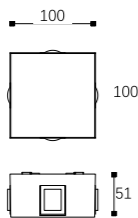

LEO-007

Watt: 12w
Dimension(mm): 100x100x51
LED chip: CREE
Material: Aluminium
Body color: Dark grey
CCT: 3000K
CRI: T
Beam Angle: 15°
Luminous Flux: 80lm/w
IP: IP44

LEO-006

Watt: 12w
Dimension(mm): 100x100x51
LED chip: CREE
Material: Aluminium
Body color: Dark grey
CCT: 2200/3000K
CRI: T
Beam Angle: 36°
Luminous Flux: 80lm/w
IP: IP44