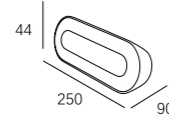

LEO-046A
Watt: 15W
Dimension(mm): L250*W90*H44
LED chip: Sanan
Material: PC
Body color: Dark Grey
CCT: 3000K/4000K/6500K
CRI: > 70
Beam Angle: 120°
Luminous Flux: 1350LM
IP: IP54