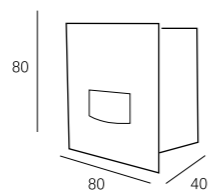

LEO-025

Watt: 3w
Dimension(mm): 80x80x40
Cut-Out: 72x72
LED chip: CREE
Material: Aluminium
Body color: White/Dark Grey
CCT: 3000K
CRI: T
Beam Angle: 60°
Luminous Flux: 240-260lm
IP: IP54

LEO-034

Watt: 3w
Dimension(mm): 60x60x35
Cut-Out: 45x45
LED chip: CREE
Material: Aluminium
Body color: White/Dark grey
CCT: 3000K
CRI: T
Beam Angle: 90°
Luminous Flux: 270-280lm
IP: IP54