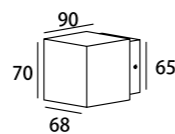

LLO-091
 ONE WAY
 Watt: 1x7w
 Dimension(mm): 95x82x62
 LED chip: CREE
 Material: Die-cast aluminium
 Body color: Grey/Black
 CCT: 3000K
 CRI: T
 Beam Angle: 72°
 Luminous Flux: 577lm
 IP: IP54

LLO-090
 UP/DOWN
 Watt: 2x7w
 Dimension(mm): 145x82x62
 LED chip: CREE
 Material: Die-cast aluminium
 Body color: Grey/Black
 CCT: 3000K
 CRI: T
 Beam Angle: 72°
 Luminous Flux: 1116lm
 IP: IP54

LLO-096
 ONE WAY
 Watt: 1x7w
 Dimension(mm): 125x125x63
 LED chip: CREE
 Material: Die-cast aluminium
 Body color: Grey/Black
 CCT: 3000K
 CRI: T
 Beam Angle: 108°
 Luminous Flux: 389lm
 IP: IP54

LLO-092
 UP/DOWN
 Watt: 2x4w
 Dimension(mm): 108x68x90
 LED chip: CREE
 Material: Die-cast aluminium
 Body color: Grey/Black
 CCT: 3000K
 CRI: T
 Beam Angle: 44°
 Luminous Flux: 565lm
 IP: IP54