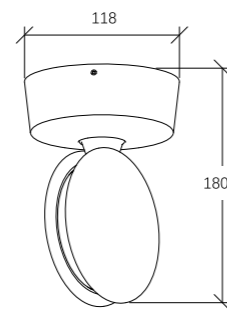

LLO-133
FOUR WAY
Watt: 4x3w
Dimension(mm): 185x180x60
LED chip: CREE
Material: Aluminium
Body color: White
CCT: 3000K
CRI: T
Beam Angle: 45°
Luminous Flux: 840lm
IP: IP65

LLO-136
ONE WAY
Watt: 5w
Dimension(mm): 120x90x167
LED chip: EPISTAR COB
Material: Die-cast Aluminium+pc
Body color: White
CCT: 3000K
CRI: T
Beam Angle: 84°
Luminous Flux: 350lm
IP: IP65

LLO-135
UP/DOWN
Watt: 10w
Dimension(mm): 120x125x170
LED chip: EPISTAR COB
Material: Die-cast Aluminium+pc
Body color: White
CCT: 3000K
CRI: T
Beam Angle: 86°
Luminous Flux: 700lm
IP: IP65

LLWW-009

Watt: 3w
Dimension(mm): 150x90x42
LED chip: CREE
Material: Die-cast Aluminium
Body color: Black
CCT: 3000K
CRI: T
Beam Angle: 120x5°
Luminous Flux: 180lm
IP: IP65