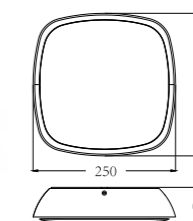

LLO-159N

Watt: 6W
 Dimension(mm): 160*30*160
 LED chip: EPISTAR
 Material: ALUMINIUM+PC
 Body color: DARK GREY
 CCT: 3000K
 CRI: >80
 Beam Angle: 120°
 Luminous Flux: 360LM
 IP: IP54

LLO-159P

Watt: 5W
 Dimension(mm): 240*37*75
 LED chip: EPISTAR
 Material: ALUMINIUM+PC
 Body color: DARK GREY
 CCT: 3000K
 CRI: >80
 Beam Angle: 120°
 Luminous Flux: 300LM
 IP: IP65

LLO-158

Watt: 3w
 Dimension(mm): 120x53
 LED chip: CREE
 Material: Die-cast Aluminium+pc
 Body color: Black
 CCT: 3000K
 CRI: T
 Beam Angle: 18°
 Luminous Flux: 32lm
 IP: IP54

LLO-159

Watt: 6w
 Dimension(mm): 97x97x83
 LED chip: CREE
 Material: Die-cast Aluminium+pc
 Body color: Black
 CCT: 3000K
 CRI: T
 Beam Angle: 45°
 Luminous Flux: 360lm
 IP: IP65

LLO-040

Watt: 4w
 Dimension(mm): 140x65
 LED chip: EVERLIGHT
 Material: Aluminium+pc
 Body color: Black
 CCT: 3000K
 CRI: T
 Beam Angle: 126°
 Luminous Flux: 278lm
 IP: IP54

LLO-052

Watt: 9w
 Dimension(mm): 300x70x53
 LED chip: EVERLIGHT
 Material: Die-cast Aluminium+pc
 Body color: Black
 CCT: 3000K
 CRI: T
 Beam Angle: 127°
 Luminous Flux: 350lm
 IP: IP65

LLO-041

Watt: 4w
 Dimension(mm): 140x65
 LED chip: EVERLIGHT
 Material: Aluminium+pc
 Body color: Black
 CCT: 3000K
 CRI: T
 Beam Angle: 119°
 Luminous Flux: 278lm
 IP: IP54

LLO-044

Watt: 6w
 Dimension(mm): 250x250x60
 LED chip: OSRAM
 Material: Aluminium+pc
 Body color: Black
 CCT: 3000K
 CRI: T
 Beam Angle: 124°
 Luminous Flux: 630lm
 IP: IP65