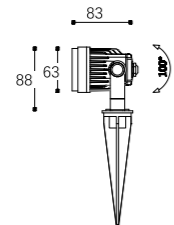

LEO-001

Watt: 6w
Dimension(mm): 63x83
LED chip: CREE
Material: Aluminium
Body color: Black
CCT: 3000/2200K
CRI: T
Beam Angle: 36°
Luminous Flux: 80lm/w
IP: IP44