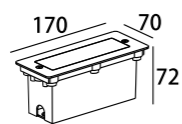

LLO-145

Watt: 3x1w
Dimension(mm): 170x70x72
Cut-Out(mm): 65x106x72
LED chip: CREE
Material: Aluminium+304grade
Body color: silver
CCT: 3000K
CRI: T
Beam Angle: 84°
Luminous Flux: 105lm
IP: IP65