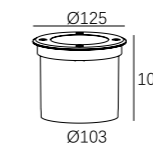

Watt: 3w
Dimension(mm): 105x105x120
Cut-Out(mm): 97x97
LED chip: CREE
Material: Aluminium
Body color: silver
CCT: 3000K
CRI: T
Beam Angle: 96°
Luminous Flux: 180lm
IP: IP65

LLO-127

Watt: 7w
Dimension(mm): 105x125x103
Cut-Out(mm): 117x102
LED chip: CREE
Material: Aluminium
Body color: silver
CCT: 3000K
CRI: T
Beam Angle: 27°
Luminous Flux: 597lm
IP: IP65