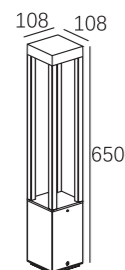

LB-059

Watt: 7w
Dimension(mm): 650x108x108
LED chip: CREE
Material: Die-cast Aluminium
Body color: Black
CCT: 3000K
CRI: T
Beam Angle: 29°
Luminous Flux: 356lm
IP: IP54