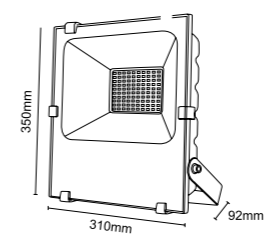

LFL-006

Watt: 200w
Dimension(mm): 350x310x92
LED chip: Sanan 2835
Material: Die-cast Aluminium+glass
Body color: Black
CCT: 3000/6000K
CRI: T
Beam Angle: 110°
Luminous Flux: 100lm/w
IP: IP65