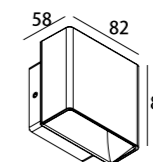

LLO-100

Watt: 2w
Dimension(mm): 90x38x60
LED chip: EVERLIGHT
Material: Aluminium+pc
Body color: Black
CCT: 3000K/6000K
CRI: T
Beam Angle: 98°
Luminous Flux: 130lm/140lm
IP: IP54

10xLED

LLO-101

Watt: 3.6w
Dimension(mm): 150x38x70
LED chip: EVERLIGHT
Material: Aluminium+pc
Body color: Black
CCT: 3000K/6000K
CRI: T
Beam Angle: 98°
Luminous Flux: 234lm/252lm
IP: IP54

18xLED

LLO-104

Watt: 1x7w
Dimension(mm): 82x82x58
LED chip: Philips-AC LED
Material: Die-cast aluminium
Body color: Black
CCT: 3000K
CRI: T
Beam Angle: 93°
Luminous Flux: 218lm
IP: IP54

LLO-105

Watt: 1x7w
Dimension(mm): 122x82x59
LED chip: Philips-AC LED
Material: Die-cast aluminium
Body color: Black
CCT: 3000K
CRI: T
Beam Angle: 118°
Luminous Flux: 261lm
IP: IP54