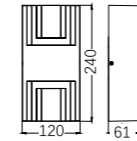

LLO-099G

Watt: 6x1w
 Dimension(mm): 231x77x48
 LED chip: CREE
 Material: Aluminium+glass
 Body color: Black
 CCT: 3000K
 CRI: T
 Beam Angle: 28°
 Luminous Flux: 724lm
 IP: IP54

LLO-099F

Watt: 5x2w
 Dimension(mm): 185x156x45
 LED chip: CREE
 Material: Aluminium+glass
 Body color: Black
 CCT: 3000K
 CRI: T
 Beam Angle: 26°
 Luminous Flux: 724lm
 IP: IP54

LLO-099J

Watt: 6w
Dimension(mm): Ø90x160
LED chip: EPISTAR
Material: Aluminium
Body color: Black
CCT: 3000K
CRI: T
Beam Angle: 15°
Luminous Flux: 240lm
IP: IP54

LLO-099M

Watt: 2x12w
Dimension(mm): Ø108x220
LED chip: EPISTAR
Material: Aluminium
Body color: Black
CCT: 3000K
CRI: T
Beam Angle: 15°
Luminous Flux: 720lm
IP: IP54

LLO-099L

Watt: 12w
Dimension(mm): Ø108x160
LED chip: EPISTAR
Material: Aluminium
Body color: Black
CCT: 3000K
CRI: T
Beam Angle: 15°
Luminous Flux: 480lm
IP: IP54

LLO-0990

Watt: 13W
Dimension(mm): 120*61*240
LED chip: OSRAM
Material: ALUMINIUM
Body color: DARK GREY
CCT: 3000K
CRI: >80
Beam Angle: 120°
Luminous Flux: 610LM
IP: 65