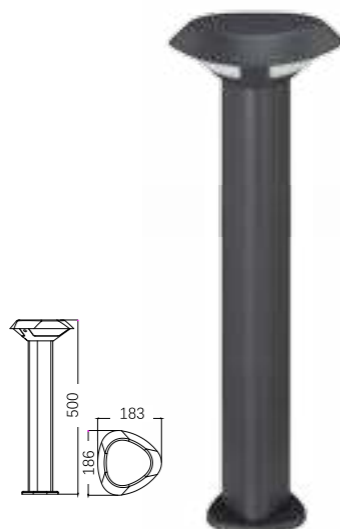

LB-048

Watt: 6w
Dimension(mm): 186x183x500
LED chip: OSRAM
Material: Die-cast Aluminium+pc
Body color: Black
CCT: 3000K
CRI: T
Beam Angle: 141°
Luminous Flux: 400lm
IP: IP54

LB-049

Watt: 6w
Dimension(mm): 186x183x800
LED chip: OSRAM
Material: Die-cast Aluminium+pc
Body color: Black
CCT: 3000K
CRI: T
Beam Angle: 141°
Luminous Flux: 400lm
IP: IP54

LB-050

Watt: 9w
Dimension(mm): 300x200x80
LED chip: OSRAM
Material: Die-cast Aluminium+pc
Body color: Black
CCT: 3000K
CRI: T
Beam Angle: 350°
Luminous Flux: 350lm
IP: IP54