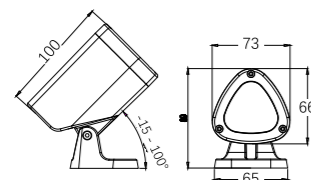

100-240V
50-60Hz

200-240V
50-60Hz

073

074

LLO-166

Watt: 3w
Dimension(mm): 65x89x73
LED chip: CREE
Material: Aluminium
Body color: Grey/Black
CCT: 3000K
CRI: T
Beam Angle: 25°
Luminous Flux: 209lm
IP: IP65

LLO-167