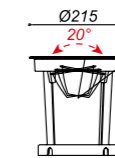

Watt: 3x3w
Dimension(mm): 110x100
Cut-Out(mm): 100
LED chip: CREE
Material: Die-cast Aluminium+pc
Body color: silver
CCT: 3000K
CRI: T
Beam Angle: 10°
Luminous Flux: 270lm
IP: IP65

Watt: 6x2w
Dimension(mm): 160x110
Cut-Out(mm): 150
LED chip: CREE
Material: Die-cast Aluminium+pc
Body color: silver
CCT: 3000K
CRI: T
Beam Angle: 10°
Luminous Flux: 360lm
IP: IP65

Watt: 9x2w
Dimension(mm): 160x110
Cut-Out(mm): 150
LED chip: CREE
Material: Die-cast Aluminium+pc
Body color: silver
CCT: 3000K
CRI: T
Beam Angle: 10°
Luminous Flux: 480lm
IP: IP65

LLO-129B

Watt: 18w
Dimension(mm): 223x215
Cut-Out(mm): 196.2
LED chip: CREE
Material: Aluminium+316ss cover/glass
Body color: silver
CCT: 3000K
CRI: T
Beam Angle: 20°
Luminous Flux: 1447lm
IP: IP67

Adjustable 20°

Anti-glare