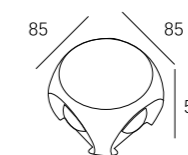

LLO-139D

Watt: 4w
Dimension(mm): 85x85x57
LED chip: CREE XTE
Material: Die-casting Aluminium+Pc
Body color: White/Dark grey
CCT: 3000K
CRI: T
Beam Angle: 30°
Luminous Flux: 240lm
IP: IP65