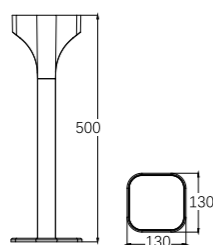

LLO-099I

Watt: 12w
Dimension(mm): 200x125x125
LED chip: OSRAM
Material: Aluminium
Body color: Black
CCT: 3000K
CRI: T
Beam Angle: 60°
Luminous Flux: 609lm
IP: IP54

LB-105

Watt: 6w
Dimension(mm): 300x130x130
LED chip: OSRAM
Material: Aluminium
Body color: Black
CCT: 3000K
CRI: T
Beam Angle: 60°
Luminous Flux: 500lm
IP: IP54