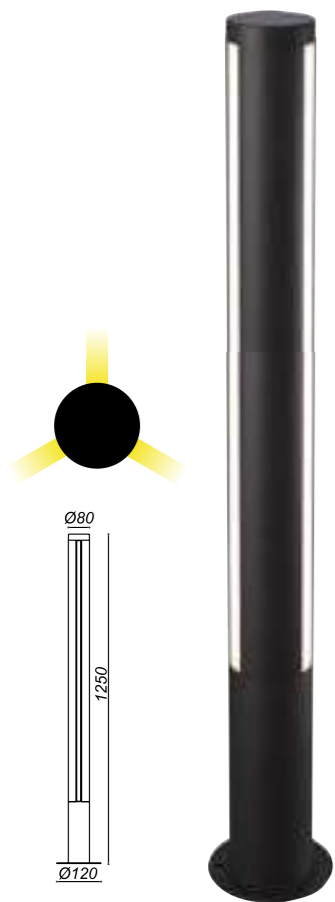

LPL-006
Watt: 18w
Dimension(mm): 1250x120x80
LED chip: EVERLIGHT
Material: Aluminium+pc
Body color: Black
CCT: 3000K
CRI: T
Beam Angle: 354°
Luminous Flux: 1070lm
IP: IP54