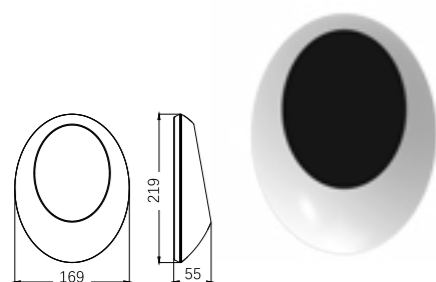

LLO-099N

Watt: 7W
Dimension(mm): 120*61*157
LED chip: OSRAM
Material: ALUMINIUM
Body color: DARK GREY
CCT: 3000K
CRI: >80
Beam Angle: 60°
Luminous Flux: 305LM
IP: 65

LLO-099P

Watt: 13W
Dimension(mm): 172*52*141
LED chip: OSRAM
Material: ALUMINIUM
Body color: DARK GREY
CCT: 3000K
CRI: >80
Beam Angle: 127°
Luminous Flux: 652LM
IP: 65

LLO-099R

Watt: 11W
Dimension(mm): 210*46*210
LED chip: OSRAM
Material: ALUMINIUM
Body color: DARK GREY
CCT: 3000K
CRI: >80
Beam Angle: 202°
Luminous Flux: 322LM
IP: 65

LLO-099Q

Watt: 12W
Dimension(mm): 215*128*183
LED chip: CREE
Material: ALUMINIUM+PC
Body color: DARK GREY
CCT: 3000K
CRI: >80
Beam Angle: 120°
Luminous Flux: 720LM
IP: IP65

LLO-102

Watt: 10w
Dimension(mm): 240x120x45.5
LED chip: EPISTAR
Material: Die-cast aluminium
Body color: Black/Grey
CCT: 3000K
CRI: T
Luminous Flux: 450lm
IP: IP65

LLO-103

Watt: 10w
Dimension(mm): 230x72x56
LED chip: EPISTAR
Material: Die-cast aluminium
Body color: Black/Grey
CCT: 3000K
CRI: T
Luminous Flux: 275lm
IP: IP65