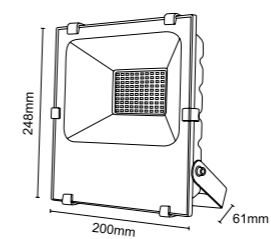

LFL-004

Watt: 50w
Dimension(mm): 248x200x61
LED chip: Sanan 2835
Material: Die-cast Aluminium+glass
Body color: Black
CCT: 3000/6000K/RED/BLUE/GREEN
CRI: T
Beam Angle: 110°
Luminous Flux: 100lm/w
IP: IP65