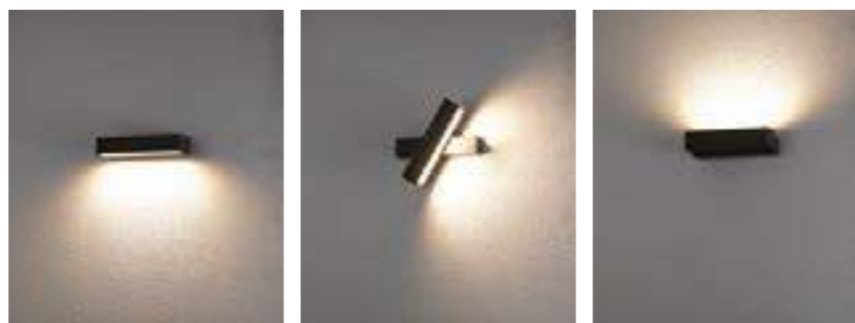

LLO-099G

Watt: 6x1w
Dimension(mm): 231x77x48
LED chip: CREE
Material: Aluminium+glass
Body color: Black
CCT: 3000K
CRI: T
Beam Angle: 28°
Luminous Flux: 724lm
IP: IP54