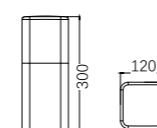

LB-018

Watt: 23w
Dimension(mm): 300x120x120
LED: E27 HOLDER
Material: Aluminium+pc
Body color: Black
CRI: T
IP: IP44