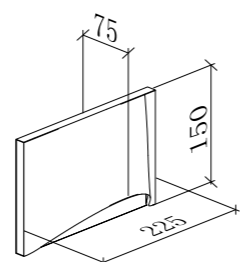

LLO-139A

Watt: 10w
Dimension(mm): 225x75x150
LED chip: EPISTAR SMD
Material: Aluminium
Body color: White
CCT: 3000K
CRI: T
Beam Angle: 120°
Luminous Flux: 800lm
IP: IP65