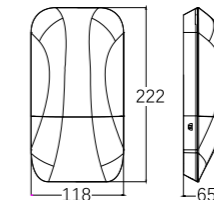

LLO-078

Watt: 7w
Dimension(mm): 210x60x43
LED chip: OSRAM
Material: Die-cast aluminium
Body color: Grey
CCT: 3000K
CRI: T
Beam Angle: 114°
Luminous Flux: 310lm
IP: IP54

LLO-074

Watt: 6w
Dimension(mm): 161x100x98
LED chip: EPISTAR
Material: Die-cast aluminium
Body color: Grey
CCT: 3000K
CRI: T
Beam Angle: 110°
Luminous Flux: 388lm
IP: IP54

LLO-073

Watt: 12w
Dimension(mm): 242x239x149
LED chip: EPISTAR
Material: Die-cast aluminium
Body color: Grey
CCT: 3000K
CRI: T
Beam Angle: 110°
Luminous Flux: 754lm
IP: IP54

LLO-079N

Watt: 10W
Dimension(mm): 180*88*130
LED chip: EPISTAR
Material: ALUMINIUM+PC
Body color: DARK GREY
CCT: 3000K
CRI: >80
Beam Angle: 120°
Luminous Flux: 600LM
IP: IP54

LLO-079E

Watt: 2W
Dimension(mm): 120x37
LED chip: SMD-EVERLIGHT
Material: ALUMINIUM+PC
Body color: DARK GREY
CCT: 3000K
CRI: >80
Beam Angle: 72°
Luminous Flux: 117LM
IP: IP65

LLO-079F

Watt: 3W
Dimension(mm): 120x37
LED chip: SMD-EVERLIGHT
Material: ALUMINIUM+PC
Body color: DARK GREY
CCT: 3000K
CRI: >80
Beam Angle: 72°
Luminous Flux: 176LM
IP: IP65

LLO-079B

Watt: 12w
Dimension(mm): 266x106x76
LED chip: OSRAM
Material: Die-cast aluminium
Body color: Black
CCT: 3000K
CRI: T
Beam Angle: 121°
Luminous Flux: 1202lm
IP: IP54

LLO-079A

Watt: 10w
Dimension(mm): 222x118x65.5
LED chip: EPISTAR
Material: Die-cast aluminium
Body color: Black
CCT: 3000K
CRI: T
Beam Angle: 127°
Luminous Flux: 1081lm
IP: IP54