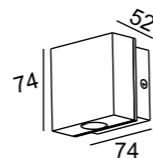

200-240V
50Hz