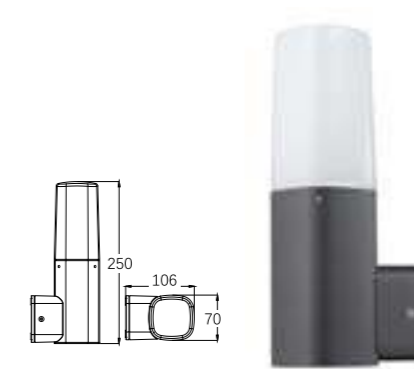

LWL-008

Watt: 23w
Dimension(mm): 250x106x70
LED: E27 HOLDER
Material: Aluminium+pc
Body color: Black
CRI: T
IP: IP44