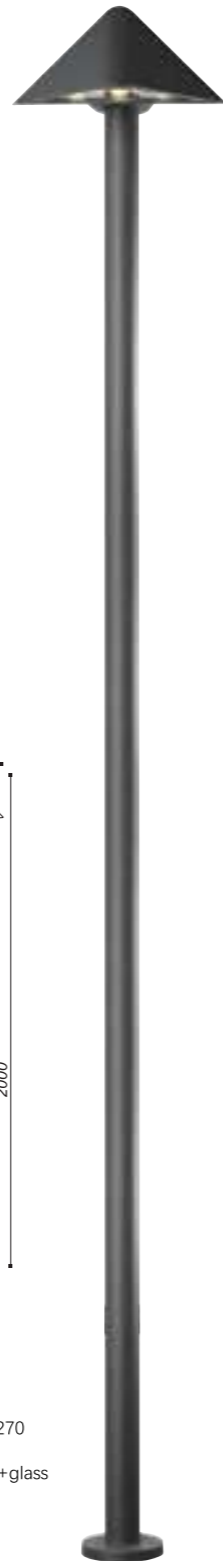

LPL-010

Watt: 24w
 Dimension(mm): 2200x300
 LED chip: CREE
 Material: Die-cast Aluminium
 Body color: Black
 CCT: 3000K
 CRI: T
 Beam Angle: 54°
 Luminous Flux: 879lm
 IP: IP54

LPL-011

Watt: 36W
Dimension(mm): 145x1200
LED chip: SMD-EVERLIGHT
Material: ALUMINIUM+PC
Body color: DARK GREY
CCT: 3000K
CRI: >80
Beam Angle: 360°
Luminous Flux: 2300LM
IP: IP54