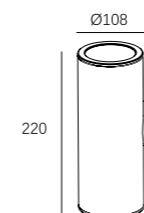

LLO-094A

Watt: 8w
 Dimension(mm): 140x35
 LED chip: EPISTAR SMD2835
 Material: Aluminium
 Body color: White/Black
 CCT: 3000K
 CRI: T
 Beam Angle: 360°
 Luminous Flux: 560lm
 IP: IP54

LLO-095A

Watt: 12w
 Dimension(mm): 180x35
 LED chip: EPISTAR SMD2835
 Material: Aluminium
 Body color: White/Black
 CCT: 3000K
 CRI: T
 Beam Angle: 360°
 Luminous Flux: 840lm
 IP: IP54

LLO-099G

Watt: 6x1w
 Dimension(mm): 231x77x48
 LED chip: CREE
 Material: Aluminium+glass
 Body color: Black
 CCT: 3000K
 CRI: T
 Beam Angle: 28°
 Luminous Flux: 724lm
 IP: IP54

LLO-099F

Watt: 5x2w
 Dimension(mm): 185x156x45
 LED chip: CREE
 Material: Aluminium+glass
 Body color: Black
 CCT: 3000K
 CRI: T
 Beam Angle: 26°
 Luminous Flux: 724lm
 IP: IP54

CE **RoHS** COMPLIANT **REACH**

100-240V
50-60Hz **CREE**

CREE

100-240V
50-60Hz

LLO-099K

Watt: 2x6w
Dimension(mm): Ø90x220
LED chip: EPISTAR
Material: Aluminium
Body color: Black
CCT: 3000K
CRI: T
Beam Angle: 15°
Luminous Flux: 480lm
IP: IP54

LLO-099J

Watt: 6w
Dimension(mm): Ø90x160
LED chip: EPISTAR
Material: Aluminium
Body color: Black
CCT: 3000K
CRI: T
Beam Angle: 15°
Luminous Flux: 240lm
IP: IP54

LLO-099M

Watt: 2x12w
Dimension(mm): Ø108x220
LED chip: EPISTAR
Material: Aluminium
Body color: Black
CCT: 3000K
CRI: T
Beam Angle: 15°
Luminous Flux: 720lm
IP: IP54