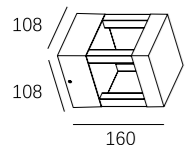

Watt: 7w
Dimension(mm): 160x108x108
LED chip: CREE
Material: Die-cast Aluminium
Body color: Black
CCT: 3000K
CRI: T
Beam Angle: 36°
Luminous Flux: 353lm
IP: IP54

LB-058

Watt: 7w
Dimension(mm): 200x108x108
LED chip: CREE
Material: Die-cast Aluminium
Body color: Black
CCT: 3000K
CRI: T
Beam Angle: 38°
Luminous Flux: 400lm
IP: IP54