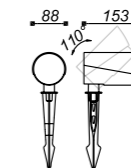

LLO-183

Watt: 12W
Dimension(mm): 88x153x317
LED chip: CREE
Material: ALUMINIUM+Glass
Body color: DARK GREY
CCT: 3000K
CRI: >80
Beam Angle: 13°
Luminous Flux: 1077LM
IP: IP65