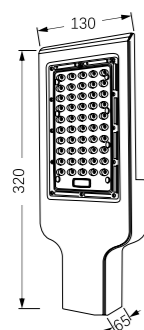

LST-003

Watt: 36w
Dimension(mm): 320x130x65
LED chip: Sanan 3030
Material: Die-cast Aluminium+pc
Body color: Black
CCT: 3000/6000K
CRI: T
Beam Angle: 110°
Luminous Flux: 100lm/w
IP: IP67