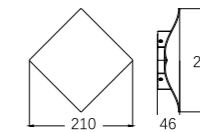

LLO-099R

Watt: 11W
Dimension(mm): 210*46*210
LED chip: OSRAM
Material: ALUMINIUM
Body color: DARK GREY
CCT: 3000K
CRI: >80
Beam Angle: 202°
Luminous Flux: 322LM
IP: 65