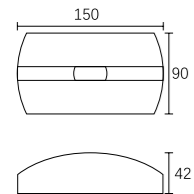

Watt: 3w
Dimension(mm): 150x90x42
LED chip: CREE
Material: Die-cast Aluminium
Body color: Black
CCT: 3000K
CRI: T
Beam Angle: 120x5°
Luminous Flux: 180lm
IP: IP65