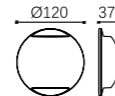

LLO-079E

Watt: 2W
Dimension(mm): 120x37
LED chip: SMD-EVERLIGHT
Material: ALUMINIUM+PC
Body color: DARK GREY
CCT: 3000K
CRI: >80
Beam Angle: 72°
Luminous Flux: 117LM
IP: IP65

LLO-079F

Watt: 3W
Dimension(mm): 120x37
LED chip: SMD-EVERLIGHT
Material: ALUMINIUM+PC
Body color: DARK GREY
CCT: 3000K
CRI: >80
Beam Angle: 72°
Luminous Flux: 176LM
IP: IP65