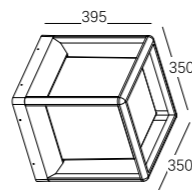

LB-121

Dimension(mm): 350x350x395
LED: E27 HOLDER
Material: Aluminium+pc
Body color: Black
CRI: T
IP: IP65