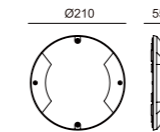

LLO-129N

Watt: 3W
Dimension(mm): 210*210*55
LED chip: CREE
Material: ALUMINIUM+PC
Body color: DARK GREY
CCT: 3000K
CRI: >80
Beam Angle: 120°
Luminous Flux: 180LM
IP: IP67