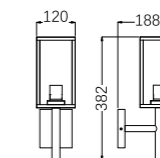

Watt: 20w
Dimension(mm): 143x650
LED: E27 HOLDER
Material: Die-cast Aluminium
Body color: Black
CRI: T
IP: IP54

Watt: 20w
Dimension(mm): 900x143
LED: E27 HOLDER
Material: Die-cast Aluminium
Body color: Black
CRI: T
IP: IP54

Watt: 40w
Dimension(mm): 120x130x480
LED Hoilder: E27 HOLDER
Material: Die-cast Aluminium
Body color: Black
CRI: T
IP: IP54

Watt: 40w
Dimension(mm): 120x120x220
LED Hoilder: E27 HOLDER
Material: Die-cast Aluminium
Body color: Black
CRI: T
IP: IP44

LWL-040

Watt: 40w
Dimension(mm): 120x188x382
LED Hoilder: E27 HOLDER
Material: Die-cast Aluminium
Body color: Black
CRI: T
IP: IP44

200-240V
50-60Hz

100-240V
50-60Hz