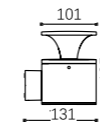

LLO-079D

Watt: 6W
Dimension(mm): 135x131x101
LED chip: SMD-EVERLIGHT
Material: Aluminium+PC
Body color: DARK GREY
CCT: 3000K
CRI: >80
Beam Angle: 360°
Luminous Flux: 439LM
IP: IP54