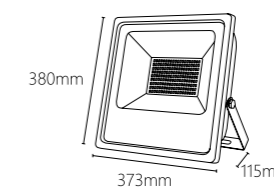

LFL-016

Watt: 200w
Dimension(mm): 380x115x373
LED chip: SANAN 5730
Material: Die-cast Aluminium+glass
Body color: Black
CCT: 3000/6000K
CRI: T
Beam Angle: 110°
Luminous Flux: 100lm/w
IP: IP65