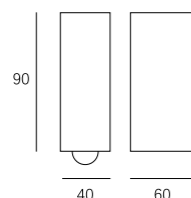

LEO-032

Watt: 3w
Dimension(mm): 90x40x60
LED chip: CREE
Material: Aluminium
Body color: Dark Grey
CCT: 3000K
CRI: T
Beam Angle: 5°
Luminous Flux: 180-200lm
IP: IP54

LEO-033

Watt: 6w
Dimension(mm): 120x40x60
LED chip: CREE
Material: Aluminium
Body color: Dark Grey
CCT: 3000K
CRI: T
Beam Angle: 5°
Luminous Flux: 180-200lm
IP: IP54

LEO-035

Watt: 3w
Dimension(mm): 66x70x42
LED chip: CREE
Material: Aluminium
Body color: Dark Grey
CCT: 3000K
CRI: T
Beam Angle: 90°
Luminous Flux: 300-310lm
IP: IP54

LEO-036

Watt: 6w
Dimension(mm): 88x70x42
LED chip: CREE
Material: Aluminium
Body color: Dark Grey
CCT: 3000K
CRI: T
Beam Angle: 90°
Luminous Flux: 540-600lm
IP: IP54

85-265V
50-60Hz

LEO-047

Watt: 10w
Dimension(mm): 141x52
LED chip: EPISTAR
Material: Aluminium+pc
Body color: Black/White
CCT: 3000/6000K
CRI: T
Luminous Flux: 998lm
IP: IP54

LEO-048

Watt: 18w
Dimension(mm): 171x53
LED chip: EPISTAR
Material: Aluminium+pc
Body color: Black/White
CCT: 3000/6000K
CRI: T
Luminous Flux: 1786lm
IP: IP54

LEO-045

Watt: 8w
Dimension(mm): 170x70
LED chip: EPISTAR
Material: Aluminium+pc
Body color: Black/White
CCT: 3000/6000K
CRI: T
Luminous Flux: 788lm
IP: IP54

LEO-046

Watt: 15w
Dimension(mm): 208x98
LED chip: EPISTAR
Material: Aluminium+pc
Body color: Black/White
CCT: 3000/6000K
CRI: T
Luminous Flux: 1442lm
IP: IP54

85-265V
50-60Hz

85-265V
50-60Hz