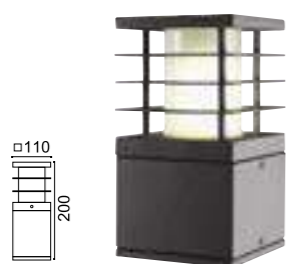

LB-003

Watt: 18w
Dimension(mm): 200x110
LED: E27 HOLDER
Material: Aluminium+glass
Body color: Black
CRI: T
IP: IP44