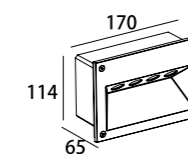

LLO-143

Watt: 4x1w
Dimension(mm): 114x170x65
Cut-Out(mm): 107x163x62
LED chip: CREE
Material: Die-cast Aluminium
Body color: Grey/Black
CCT: 3000K
CRI: T
Beam Angle: 31°
Luminous Flux: 327lm
IP: IP65