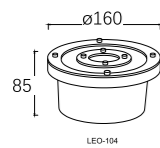

LEO-104

Watt: 12w
Dimension(mm): 160x85
LED chip: Bridgelux
Material: 304 stainless steel
Body color: silver
CCT: 3000K
CRI: T
Beam Angle: 10°
Luminous Flux: 80lm/w
IP: IP68
Voltage: 24V