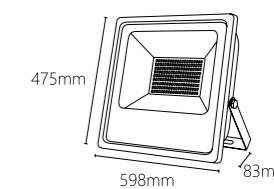

LFL-016A

Watt: 400w
Dimension(mm): 598x475x83
LED chip: SANAN 5730
Material: Die-cast Aluminium+glass
Body color: Black
CCT: 3000/6000K
CRI: T
Beam Angle: 110°
Luminous Flux: 100lm/w
IP: IP65