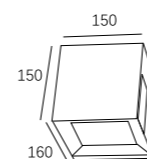

LB-111

Watt: 14w
Dimension(mm): 150x150x160
LED chip: EPISTAR SMD
Material: Die-cast Aluminium
Body color: Black
CCT: 3000K
CRI: T
Beam Angle: 81°
Luminous Flux: 2000lm
IP: IP65