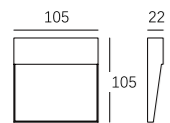

LLO-105

Watt: 1x7w
Dimension(mm): 122x82x59
LED chip: Philips-AC LED
Material: Die-cast aluminium
Body color: Black
CCT: 3000K
CRI: T
Beam Angle: 118°
Luminous Flux: 261lm
IP: IP54

LLO-153

Watt: 9w
 Dimension(mm): 250x95x31
 LED chip: PHILIPS-AC LED
 Material: Die-cast aluminium
 Body color: Black
 CCT: 3000K
 CRI: T
 Beam Angle: 47°
 Luminous Flux: 487lm
 IP: IP65

LLO-152

Watt: 4w
 Dimension(mm): 95x95x31
 LED chip: PHILIPS-AC LED
 Material: Die-cast aluminium
 Body color: Black
 CCT: 3000K
 CRI: T
 Beam Angle: 52°
 Luminous Flux: 185lm
 IP: IP65

LLO-154

Watt: 8w
 Dimension(mm): 250x65x31
 LED chip: PHILIPS-AC LED
 Material: Die-cast aluminium
 Body color: Black
 CCT: 3000K
 CRI: T
 Beam Angle: 53°
 Luminous Flux: 250lm
 IP: IP65

LLO-1590

Watt: 3W
 Dimension(mm): 155*37*75
 LED chip: EPISTAR
 Material: ALUMINIUM+PC
 Body color: DARK GREY
 CCT: 3000K
 CRI: >80
 Beam Angle: 120°
 Luminous Flux: 180LM
 IP: IP65

LLO-159M

Watt: 3W
 Dimension(mm): 105*22*105
 LED chip: EPISTAR
 Material: ALUMINIUM+PC
 Body color: DARK GREY
 CCT: 3000K
 CRI: >80
 Beam Angle: 120°
 Luminous Flux: 180LM
 IP: IP54