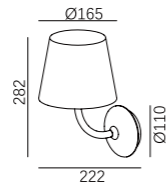

LLO-079C

Watt: 7w
Dimension(mm): 222x282x165
LED chip: Philips
Material: Die-cast Aluminium
Body color: Black
CCT: 3000K
CRI: T
Beam Angle: 105°
Luminous Flux: 555lm
IP: IP65