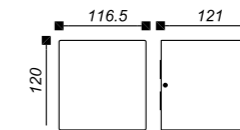

LLO-012

Watt: 1x1w
Dimension(mm): 74x74x52
LED chip: CREE
Material: Die-cast aluminium
Body color: Black
CCT: 3000K
CRI: T
Beam Angle: 35° x2
Luminous Flux: 81lm
IP: IP54

LLO-013

Watt: 4x1w
Dimension(mm): 100x100x52
LED chip: CREE
Material: Die-cast aluminium
Body color: Black
CCT: 3000K
CRI: T
Beam Angle: 11° x4
Luminous Flux: 179lm
IP: IP54

LLO-035

Watt: 4x1w
Dimension(mm): Ø100x52
LED chip: CREE
Material: Die-cast aluminium
Body color: Black
CCT: 3000K
CRI: T
Beam Angle: 11° x4
Luminous Flux: 179lm
IP: IP54

200-240V
50Hz

LLO-007

ONE WAY
Watt: 1x12w
Dimension(mm): 138x132x100
LED chip: CREE
Material: Aluminium+glass
Body color: Black
CCT: 3000K
CRI: T
Beam Angle: 44°
Luminous Flux: 846lm
IP: IP54

LLO-007A

UP/DOWN
Watt: 2x12w
Dimension(mm): 220x132x100
LED chip: CREE
Material: Aluminium+glass
Body color: Black
CCT: 3000K
CRI: T
Beam Angle: 44°
Luminous Flux: 1577lm
IP: IP54

LLO-008

ONE WAY
Watt: 1x7w
Dimension(mm): 116.5x120x121
LED chip: CREE
Material: Aluminium+glass
Body color: Black
CCT: 3000K
CRI: T
Beam Angle: 31°
Luminous Flux: 512lm
IP: IP54

LLO-009

UP/DOWN
Watt: 2x6w
Dimension(mm): 121x120x116.5
LED chip: CREE
Material: Aluminium+glass
Body color: Black
CCT: 3000K
CRI: T
Beam Angle: 31°
Luminous Flux: 935lm
IP: IP54

LLO-099D

UP/DOWN
Watt: 2x6w
Dimension(mm): 240x106x94
LED chip: CREE
Material: Aluminium+glass
Body color: Black
CCT: 3000K
CRI: T
Beam Angle: 73°
Luminous Flux: 725lm
IP: IP54