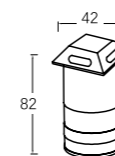

LEO-004

Watt: 12w
Dimension(mm): 112x109
Cut-Out(mm): 105
LED chip: CREE
Material: Aluminium
Body color: silver
CCT: 3000K
CRI: T
Beam Angle: 60°
Luminous Flux: 80lm/w
IP: IP44

LEO-014

Watt: 3w
Dimension(mm): 42x42x82
Cut-Out(mm): 40
LED chip: EPISTAR
Material: Aluminium
Body color: silver
CCT: 3000K
CRI: T
Beam Angle: 60°
Luminous Flux: 300-310lm
IP: IP54