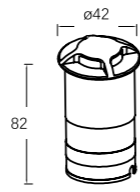

LEO-013

Watt: 3w
Dimension(mm): 42x82
Cut-Out(mm): 40
LED chip: EPISTAR
Material: Aluminium
Body color: silver
CCT: 3000K
CRI: T
Beam Angle: 60°
Luminous Flux: 300-310lm
IP: IP54