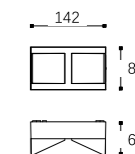

LEO-007

Watt: 12w
Dimension(mm): 100x100x51
LED chip: CREE
Material: Aluminium
Body color: Dark grey
CCT: 3000K
CRI: T
Beam Angle: 15°
Luminous Flux: 80lm/w
IP: IP44

LEO-006

Watt: 12w
Dimension(mm): 100x100x51
LED chip: CREE
Material: Aluminium
Body color: Dark grey
CCT: 2200/3000K
CRI: T
Beam Angle: 36°
Luminous Flux: 80lm/w
IP: IP44

LEO-005

Watt: 6w
Dimension(mm): 173x54x60
LED chip: CREE
Material: Aluminium
Body color: Black
CCT: 3000K
CRI: T
Beam Angle: 15° /36°
Luminous Flux: 80lm/w
IP: IP44

LEO-010

Watt: 3w
Dimension(mm): 76x81x63
LED chip: CREE
Material: Aluminium
Body color: Black
CCT: 2200/3000K
CRI: T
Beam Angle: 36°
Luminous Flux: 80lm/w
IP: IP44

LEO-009

Watt: 4w
Dimension(mm): 150x70
LED chip: CREE
Material: Aluminium
Body color: Black
CCT: 2200/3000K
CRI: T
Beam Angle: 120°
Luminous Flux: 80lm/w
IP: IP44

LEO-008

Watt: 2w
Dimension(mm): 92x70
LED chip: CREE
Material: Aluminium
Body color: Black
CCT: 3000K
CRI: T
Beam Angle: 120°
Luminous Flux: 80lm/w
IP: IP44

LEO-011

Watt: 6w
Dimension(mm): 142x81x63
LED chip: CREE
Material: Aluminium
Body color: Black
CCT: 2200/3000K
CRI: T
Beam Angle: 36°
Luminous Flux: 80lm/w
IP: IP44