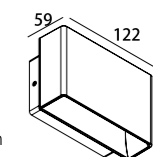

LLO-100

Watt: 2w
Dimension(mm): 90x38x60
LED chip: EVERLIGHT
Material: Aluminium+pc
Body color: Black
CCT: 3000K/6000K
CRI: T
Beam Angle: 98°
Luminous Flux: 130lm/140lm
IP: IP54

10xLED

LLO-101

Watt: 3.6w
Dimension(mm): 150x38x70
LED chip: EVERLIGHT
Material: Aluminium+pc
Body color: Black
CCT: 3000K/6000K
CRI: T
Beam Angle: 98°
Luminous Flux: 234lm/252lm
IP: IP54

18xLED

LLO-104

Watt: 1x7w
Dimension(mm): 82x82x58
LED chip: Philips-AC LED
Material: Die-cast aluminium
Body color: Black
CCT: 3000K
CRI: T
Beam Angle: 93°
Luminous Flux: 218lm
IP: IP54

LLO-105

Watt: 1x7w
Dimension(mm): 122x82x59
LED chip: Philips-AC LED
Material: Die-cast aluminium
Body color: Black
CCT: 3000K
CRI: T
Beam Angle: 118°
Luminous Flux: 261lm
IP: IP54