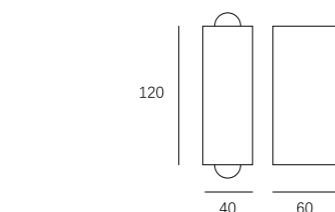

LEO-011

Watt: 6w
Dimension(mm): 142x81x63
LED chip: CREE
Material: Aluminium
Body color: Black
CCT: 2200/3000K
CRI: T
Beam Angle: 36°
Luminous Flux: 80lm/w
IP: IP44

LEO-032

Watt: 3w
Dimension(mm): 90x40x60
LED chip: CREE
Material: Aluminium
Body color: Dark Grey
CCT: 3000K
CRI: T
Beam Angle: 5°
Luminous Flux: 180-200lm
IP: IP54