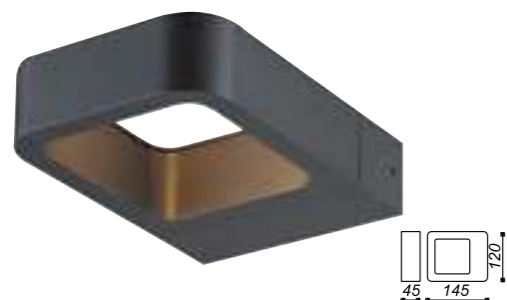

100-240V
50-60Hz

LB-036

Watt: 12w
 Dimension(mm): 230x180
 LED chip: CREE
 Material: Aluminium
 Body color: Black
 CCT: 3000K
 CRI: T
 Beam Angle: 360°
 Luminous Flux: 870lm
 IP: IP54

LB-037

Watt: 12w
 Dimension(mm): 500x180
 LED chip: CREE
 Material: Aluminium
 Body color: Black
 CCT: 3000K
 CRI: T
 Beam Angle: 360°
 Luminous Flux: 1100lm
 IP: IP54