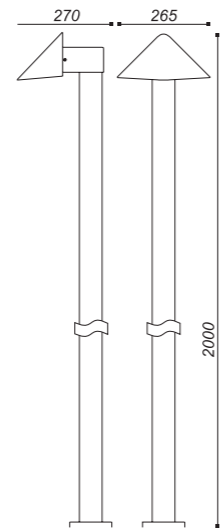

LPL-009

Watt: 15w
Dimension(mm): 2000x265x270
LED chip: CREE
Material: Aluminium+glass
Body color: Black
CCT: 3000K
CRI: T
Beam Angle: 132°
Luminous Flux: 700lm-800lm
IP: IP54

LPL-010

Watt: 24w
Dimension(mm): 2200x300
LED chip: CREE
Material: Die-cast Aluminium
Body color: Black
CCT: 3000K
CRI: T
Beam Angle: 54°
Luminous Flux: 879lm
IP: IP54