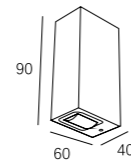

LEO-033A
Watt: 3W
Dimension(mm): 40x60x90
LED chip: Bridgelux
Material: Die-casting
Body color: Sand grey
CCT: 3000K
CRI: > 80
Beam Angle: 60°
Luminous Flux: 250-270LM
IP: IP54