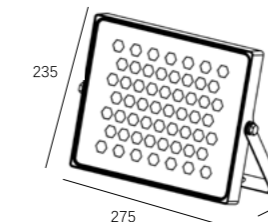

LFL-031

Watt: 50W
Dimension(mm): 210x182x53
LED chip: EPISTAR
Material: Aluminium+PC
Body color: Black
CCT: 3000K/6000K
CRI: > 90
Beam Angle: 120°
Luminous Flux: 4500LM
IP: IP65