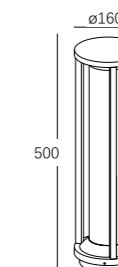

LB-115

Dimension(mm): 500x160
LED: E27 HOLDER
Material: Die-cast Aluminium
Body color: Black
CRI: T
IP: IP65