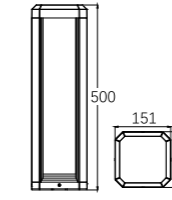

LB-101

Watt: 12w
Dimension(mm): 500x151x151
LED chip: OSRAM
Material: Aluminium
Body color: Black
CCT: 3000K
CRI: T
Beam Angle: 270°
Luminous Flux: 580lm
IP: IP54