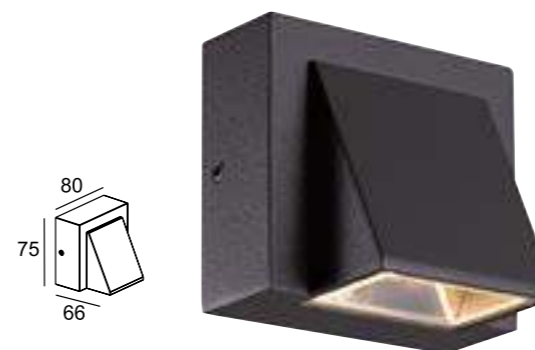

LLO-032
 Watt: 1x7w
 Dimension(mm): 100x135x96
 LED chip: CREE
 Material: Die-cast aluminium
 Body color: Grey/Black
 CCT: 3000K
 CRI: T
 Beam Angle: 18°
 Luminous Flux: 540lm
 IP: IP54

LLO-084

Watt: 1x3w
Dimension(mm): 88x65x40
LED chip: CREE
Material: Die-cast aluminium
Body color: Grey/Black
CCT: 3000K
CRI: T
Beam Angle: 101°
Luminous Flux: 85lm
IP: IP54

LLO-085

Watt: 2x4w
Dimension(mm): 125x90x43
LED chip: CREE
Material: Die-cast aluminium
Body color: Grey/Black
CCT: 3000K
CRI: T
Beam Angle: 50°
Luminous Flux: 320lm
IP: IP54

LLO-086

Watt: 1x3w
Dimension(mm): 80x75x66
LED chip: CREE
Material: Die-cast aluminium
Body color: Grey/Black
CCT: 3000K
CRI: T
Beam Angle: 84°
Luminous Flux: 85lm
IP: IP54