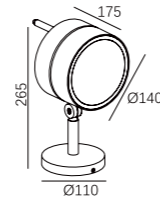

LLO-171

Watt: 15w
Dimension(mm): 265x140x175
LED chip: CREE
Material: Die-cast Aluminium
Body color: Black
CCT: 3000K
CRI: T
Beam Angle: 24°
Luminous Flux: 921lm
IP: IP65

LLO-172

Watt: 12w
Dimension(mm): 200x100x100
LED chip: CREE
Material: Die-cast Aluminium
Body color: Black
CCT: 3000K
CRI: T
Beam Angle: 41°
Luminous Flux: 827lm
IP: IP65

100-240V
50-60Hz

100-240V
50-60Hz