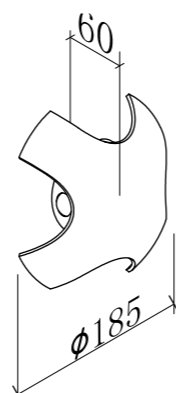

LLO-131
UP/DOWN
Watt: 2x3w
Dimension(mm): 185x160x60
LED chip: CREE
Material: Aluminium
Body color: White
CCT: 3000K
CRI: T
Beam Angle: 45°
Luminous Flux: 420lm
IP: IP65

LLO-132
THREE WAY
Watt: 3x3w
Dimension(mm): 185x180x60
LED chip: CREE
Material: Aluminium
Body color: White
CCT: 3000K
CRI: T
Beam Angle: 45°
Luminous Flux: 630lm
IP: IP65

LLO-133
FOUR WAY
Watt: 4x3w
Dimension(mm): 185x180x60
LED chip: CREE
Material: Aluminium
Body color: White
CCT: 3000K
CRI: T
Beam Angle: 45°
Luminous Flux: 840lm
IP: IP65

LLO-136
ONE WAY
Watt: 5w
Dimension(mm): 120x90x167
LED chip: EPISTAR COB
Material: Die-cast Aluminium+pc
Body color: White
CCT: 3000K
CRI: T
Beam Angle: 84°
Luminous Flux: 350lm
IP: IP65

LLO-135
UP/DOWN
Watt: 10w
Dimension(mm): 120x125x170
LED chip: EPISTAR COB
Material: Die-cast Aluminium+pc
Body color: White
CCT: 3000K
CRI: T
Beam Angle: 86°
Luminous Flux: 700lm
IP: IP65