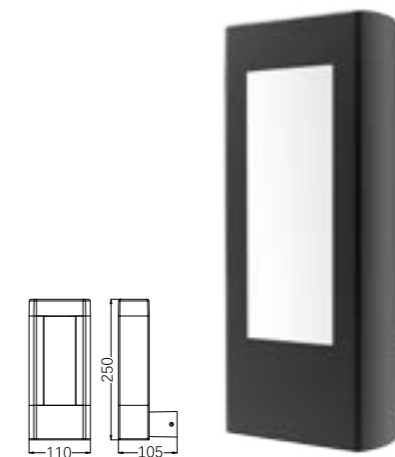

LLO-075

Watt: 9w
Dimension(mm): 250x110x105
LED chip: EPISTAR
Material: Aluminium
Body color: Black
CCT: 3000K
CRI: T
Beam Angle: 110° x2
Luminous Flux: 562lm
IP: IP54