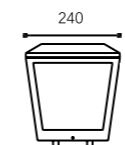

LPL-013

Watt: 18W
Dimension(mm): 240x2200
LED chip: SMD-EVERLIGHT
Material: ALUMINIUM+PC
Body color: DARK GREY
CCT: 3000K
CRI: >80
Beam Angle: 360°
Luminous Flux: 1118LM
IP: IP54