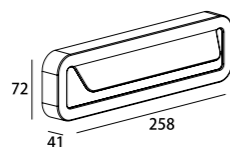

LLO-094
Watt: 15w
Dimension(mm): 258x72x41
LED chip: Philips-AC LED
Material: Die-cast aluminium
Body color: Black
CCT: 3000K
CRI: T
Beam Angle: 74°
Luminous Flux: 360lm
IP: IP65