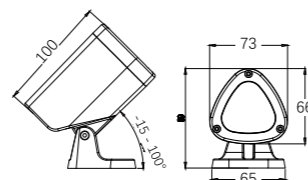

100-240V
50-60Hz

200-240V
50-60Hz

073

074

LLO-166

Watt: 3w
Dimension(mm): 65x89x73
LED chip: CREE
Material: Aluminium
Body color: Grey/Black
CCT: 3000K
CRI: T
Beam Angle: 25°
Luminous Flux: 209lm
IP: IP65

LLO-167