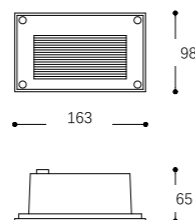

LLO-147

Watt: 5x1w
Dimension(mm): 250x75x89
Cut-Out(mm): 65x240x87
LED chip: CREE
Material: Aluminium+304grade
Body color: silver
CCT: 3000K
CRI: T
Beam Angle: 31°
Luminous Flux: 448lm
IP: IP67

LLO-146

Watt: 3x1w
Dimension(mm): 170x70x74
Cut-Out(mm): 65x106x72
LED chip: CREE
Material: Aluminium+304grade
Body color: silver
CCT: 3000K
CRI: T
Beam Angle: 31°
Luminous Flux: 270lm
IP: IP67

LLO-150

Watt: 3.6w
Dimension(mm): 107x75x65
Cut-Out(mm): 98x62x59
LED chip: Philips
Material: Die-cast Aluminium
Body color: Black
CCT: 3000K
CRI: T
Beam Angle: 33°
Luminous Flux: 75lm
IP: IP65

LLO-151

Watt: 3.6w
Dimension(mm): 107x75x65
Cut-Out(mm): 98x62x59
LED chip: Philips
Material: Die-cast Aluminium
Body color: Black
CCT: 3000K
CRI: T
Beam Angle: 48°
Luminous Flux: 99lm
IP: IP65

LLO-156

Watt: 3w
Dimension(mm): 163x98x65
Cut-Out(mm): 158x97x77
LED chip: Edison
Material: Die-cast Aluminium
Body color: Black
CCT: 3000K
CRI: T
Beam Angle: 120°
Luminous Flux: 150lm
IP: IP54

200-240V
50-60Hz