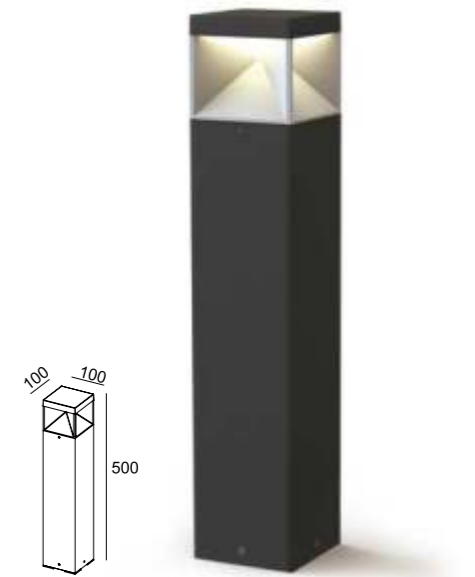

LB-140

Watt: 12W
Dimension(mm): 100*100*500
LED chip: EPISTAR
Material: ALUMINIUM+PC
Body color: DARK GREY
CCT: 3000K
CRI: >80
Beam Angle: 120°
Luminous Flux: 720LM
IP: IP65