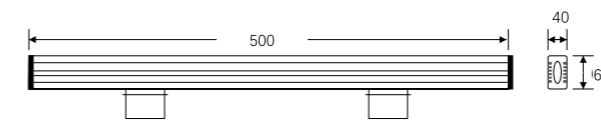

LLWW-003

Watt: 18w
Dimension(mm): 40x60x500
LED chip: EPILEDs
Material: Aluminium+pc
Body color: Black
CCT: RGB
CRI: T
Beam Angle: 40°
IP: IP65