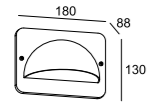

LLO-079N

Watt: 10W
Dimension(mm): 180*88*130
LED chip: EPISTAR
Material: ALUMINIUM+PC
Body color: DARK GREY
CCT: 3000K
CRI: >80
Beam Angle: 120°
Luminous Flux: 600LM
IP: IP54