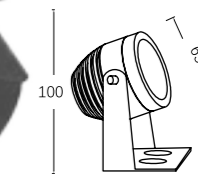

LEO-022

Watt: 7w
Dimension(mm): 65x100
LED chip: Bridgelux
Material: Aluminium
Body color: Black
CCT: 3000K
CRI: T
Beam Angle: 60°
Luminous Flux: 80lm/w
IP: IP54