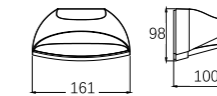

LLO-071

Watt: 2w
Dimension(mm): 80.5x68x93
LED chip: EVERLIGHT
Material: Aluminium+pc
Body color: Black
CCT: 3000K
CRI: T
Beam Angle: 128°
Luminous Flux: 123lm
IP: IP54

LLO-079

Watt: 10w
Dimension(mm): 185x122x170
LED chip: EPISTAR
Material: Die-cast aluminium
Body color: Black
CCT: 3000K
CRI: T
Beam Angle: 110°
Luminous Flux: 465lm
IP: IP54

LLO-078

Watt: 7w
Dimension(mm): 210x60x43
LED chip: OSRAM
Material: Die-cast aluminium
Body color: Grey
CCT: 3000K
CRI: T
Beam Angle: 114°
Luminous Flux: 310lm
IP: IP54

LLO-074

Watt: 6w
Dimension(mm): 161x100x98
LED chip: EPISTAR
Material: Die-cast aluminium
Body color: Grey
CCT: 3000K
CRI: T
Beam Angle: 110°
Luminous Flux: 388lm
IP: IP54