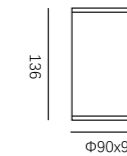

LEO-054

Watt: 14W
Dimension(mm): $90 \times 90 \times 136$
LED chip: CREE
Material: Die-casting
Body color: Sand grey
CCT: 3000K
CRI: > 80
Beam Angle: 36°
Luminous Flux: 1120LM
IP: IP54

LEO-055

Watt: 21W
Dimension(mm): $\Phi 145 \times 140$
LED chip: CREE
Material: Die-casting
Body color: Sand grey
CCT: 3000K
CRI: > 80
Beam Angle: 36°
Luminous Flux: 1680LM
IP: IP54