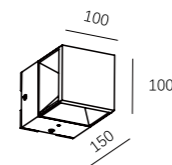

LLO-079Q

Watt: 12W
Dimension(mm): 150*100*100
LED chip: EPISTAR
Material: ALUMINIUM+PC
Body color: DARK GREY
CCT: 3000K
CRI: >80
Beam Angle: 120°
Luminous Flux: 720LM
IP: IP65

EPISTAR