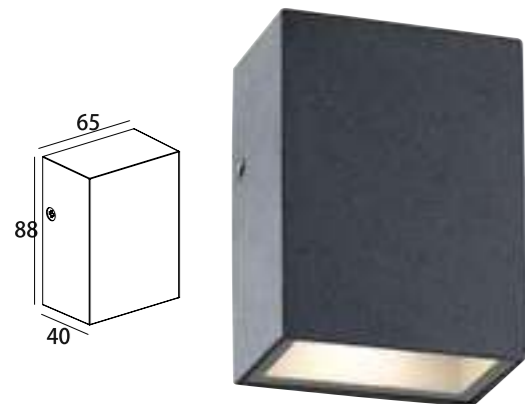

LLO-084

Watt: 1x3w
Dimension(mm): 88x65x40
LED chip: CREE
Material: Die-cast aluminium
Body color: Grey/Black
CCT: 3000K
CRI: T
Beam Angle: 101°
Luminous Flux: 85lm
IP: IP54

LLO-085

Watt: 2x4w
Dimension(mm): 125x90x43
LED chip: CREE
Material: Die-cast aluminium
Body color: Grey/Black
CCT: 3000K
CRI: T
Beam Angle: 50°
Luminous Flux: 320lm
IP: IP54

LLO-086

Watt: 1x3w
Dimension(mm): 80x75x66
LED chip: CREE
Material: Die-cast aluminium
Body color: Grey/Black
CCT: 3000K
CRI: T
Beam Angle: 84°
Luminous Flux: 85lm
IP: IP54

LLO-087

Watt: 2x3w
Dimension(mm): 80x141x66
LED chip: CREE
Material: Die-cast aluminium
Body color: Grey/Black
CCT: 3000K
CRI: T
Beam Angle: 87°
Luminous Flux: 160lm
IP: IP54

200-240V
50Hz
CREE

200-240V
50Hz
CREE