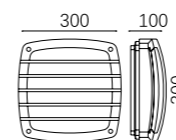

Watt: 18w
Dimension(mm): 300x300x100
LED: E27 HOLDER
Material: Die-cast Aluminium
Body color: Black
CRI: T
IP: IP54

LWL-020