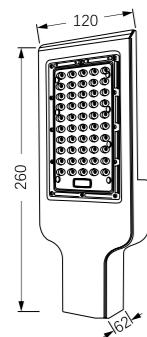

LST-001

Watt: 18w
Dimension(mm): 260x120x62
LED chip: Sanan 3030
Material: Die-cast Aluminium+pc
Body color: Black
CCT: 3000/6000K
CRI: T
Beam Angle: 110°
Luminous Flux: 100lm/w
IP: IP67