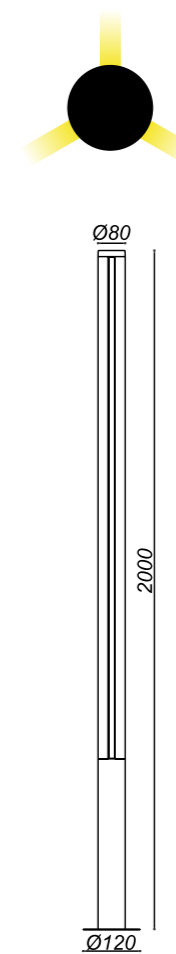

LPL-007
Watt: 27w
Dimension(mm): 2000x120x80
LED chip: EVERLIGHT
Material: Aluminium+pc
Body color: Black
CCT: 3000K
CRI: T
Beam Angle: 354°
Luminous Flux: 1600lm
IP: IP54