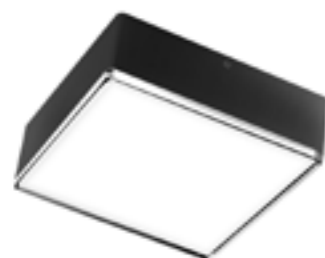

LEO-039

Watt: 8w
Dimension(mm): 90x90x46
LED chip: EPISTAR SMD 2835
Material: Aluminium+pc
Body color: Black
CCT: 3000K/4000K
CRI: T
Beam Angle: 180°
Luminous Flux: 95-100lm/w
IP: IP54