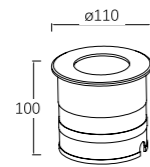

LLO-129N

Watt: 3W
Dimension(mm): 210*210*55
LED chip: CREE
Material: ALUMINIUM+PC
Body color: DARK GREY
CCT: 3000K
CRI: >80
Beam Angle: 120°
Luminous Flux: 180LM
IP: IP67

LLO-129O

Watt: 6W
Dimension(mm): 210*210*55
LED chip: CREE
Material: ALUMINIUM+PC
Body color: DARK GREY
CCT: 3000K
CRI: >80
Beam Angle: 120°
Luminous Flux: 360LM
IP: IP67