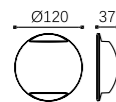

LLO-079N

Watt: 10W
Dimension(mm): 180*88*130
LED chip: EPISTAR
Material: ALUMINIUM+PC
Body color: DARK GREY
CCT: 3000K
CRI: >80
Beam Angle: 120°
Luminous Flux: 600LM
IP: IP54

LLO-079E

Watt: 2W
Dimension(mm): 120x37
LED chip: SMD-EVERLIGHT
Material: ALUMINIUM+PC
Body color: DARK GREY
CCT: 3000K
CRI: >80
Beam Angle: 72°
Luminous Flux: 117LM
IP: IP65

LLO-079F

Watt: 3W
Dimension(mm): 120x37
LED chip: SMD-EVERLIGHT
Material: ALUMINIUM+PC
Body color: DARK GREY
CCT: 3000K
CRI: >80
Beam Angle: 72°
Luminous Flux: 176LM
IP: IP65

LLO-079B

Watt: 12w
Dimension(mm): 266x106x76
LED chip: OSRAM
Material: Die-cast aluminium
Body color: Black
CCT: 3000K
CRI: T
Beam Angle: 121°
Luminous Flux: 1202lm
IP: IP54

LLO-079A

Watt: 10w
Dimension(mm): 222x118x65.5
LED chip: EPISTAR
Material: Die-cast aluminium
Body color: Black
CCT: 3000K
CRI: T
Beam Angle: 127°
Luminous Flux: 1081lm
IP: IP54