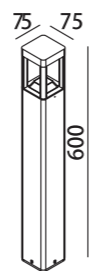

LB-054

Watt: 5W
Dimension(mm): 600x75x75
LED chip: Philips AC LED
Material: Die-cast Aluminium
Body color: Black
CCT: 3000K
CRI: T
Beam Angle: 42°
Luminous Flux: 98lm
IP: IP54