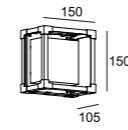

LLO-079B

Watt: 12w
Dimension(mm): 266x106x76
LED chip: OSRAM
Material: Die-cast aluminium
Body color: Black
CCT: 3000K
CRI: T
Beam Angle: 121°
Luminous Flux: 1202lm
IP: IP54

LLO-079A

Watt: 10w
Dimension(mm): 222x118x65.5
LED chip: EPISTAR
Material: Die-cast aluminium
Body color: Black
CCT: 3000K
CRI: T
Beam Angle: 127°
Luminous Flux: 1081lm
IP: IP54

LLO-079I
Watt: 16W
Dimension(mm): 183*130*183
LED chip: EPISTAR
Material: ALUMINIUM+PC
Body color: DARK GREY
CCT: 3000K
CRI: >80
Beam Angle: 120°
Luminous Flux: 960LM
IP: IP65

LLO-079J
Watt: 16W
Dimension(mm): 230*55*230
LED chip: EPISTAR
Material: ALUMINIUM+PC
Body color: DARK GREY
CCT: 3000K
CRI: >80
Beam Angle: 120°
Luminous Flux: 960LM
IP: IP65