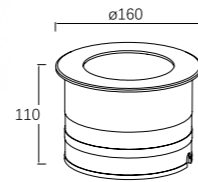

Watt: 3x3w
Dimension(mm): 110x100
Cut-Out(mm): 100
LED chip: CREE
Material: Die-cast Aluminium+pc
Body color: silver
CCT: 3000K
CRI: T
Beam Angle: 10°
Luminous Flux: 270lm
IP: IP65

LLO-129G

Watt: 6x2w
Dimension(mm): 160x110
Cut-Out(mm): 150
LED chip: CREE
Material: Die-cast Aluminium+pc
Body color: silver
CCT: 3000K
CRI: T
Beam Angle: 10°
Luminous Flux: 360lm
IP: IP65

Watt: 9x2w
Dimension(mm): 160x110
Cut-Out(mm): 150
LED chip: CREE
Material: Die-cast Aluminium+pc
Body color: silver
CCT: 3000K
CRI: T
Beam Angle: 10°
Luminous Flux: 480lm
IP: IP65

Watt: 18w
Dimension(mm): 223x215
Cut-Out(mm): 196.2
LED chip: CREE
Material: Aluminium+316ss cover/glass
Body color: silver
CCT: 3000K
CRI: T
Beam Angle: 20°
Luminous Flux: 1447lm
IP: IP67

Adjustable 20°

Anti-glare