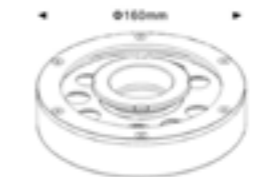

LSP017/18/19/20

24V
50-60Hz

OSRAM EPISTAR

CE RoHS COMPLIANT REACH

Item	Watt	Dimension (mm)	LED chip	Material	Body color	CCT	CRI	Beam Angle	IP	voltage
LSP-013	6x2w	115x32	OSRAM	316# stainless steel	silver	3000K	T	30°	IP68	24V
LSP-014	6x2w	115x32	EPISTAR	316# stainless steel	silver	BLUE	T	30°	IP68	24V
LSP-015	6x2w	115x32	EPISTAR	316# stainless steel	silver	GREEN	T	30°	IP68	24V
LSP-016	6x3w	115x32	EPISTAR	316# stainless steel	silver	RGB 3IN 1	T	30°	IP68	24V

24V
50-60Hz

OSRAM EPISTAR

Item	Watt	Dimension (mm)	LED chip	Material	Body color	CCT	CRI	Beam Angle	IP
LSP-017	9x2w	160x36	OSRAM	316# stainless steel	silver	3000K	T	30°	IP68
LSP-018	9x2w	160x36	EPISTAR	316# stainless steel	silver	BLUE	T	30°	IP68
LSP-019	9x2w	160x36	EPISTAR	316# stainless steel	silver	GREEN	T	30°	IP68
LSP-020	9x3w	160x36	EPISTAR	316# stainless steel	silver	RGB 3IN 1	T	30°	IP68