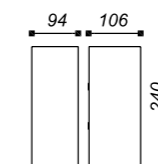

LLO-012

Watt: 1x1w
Dimension(mm): 74x74x52
LED chip: CREE
Material: Die-cast aluminium
Body color: Black
CCT: 3000K
CRI: T
Beam Angle: 35° x2
Luminous Flux: 81lm
IP: IP54

LLO-013

Watt: 4x1w
Dimension(mm): 100x100x52
LED chip: CREE
Material: Die-cast aluminium
Body color: Black
CCT: 3000K
CRI: T
Beam Angle: 11° x4
Luminous Flux: 179lm
IP: IP54

LLO-035

Watt: 4x1w
Dimension(mm): Ø100x52
LED chip: CREE
Material: Die-cast aluminium
Body color: Black
CCT: 3000K
CRI: T
Beam Angle: 11° x4
Luminous Flux: 179lm
IP: IP54

200-240V
50Hz

LLO-007

ONE WAY
Watt: 1x12w
Dimension(mm): 138x132x100
LED chip: CREE
Material: Aluminium+glass
Body color: Black
CCT: 3000K
CRI: T
Beam Angle: 44°
Luminous Flux: 846lm
IP: IP54

LLO-007A

UP/DOWN
Watt: 2x12w
Dimension(mm): 220x132x100
LED chip: CREE
Material: Aluminium+glass
Body color: Black
CCT: 3000K
CRI: T
Beam Angle: 44°
Luminous Flux: 1577lm
IP: IP54

LLO-008

ONE WAY
Watt: 1x7w
Dimension(mm): 116.5x120x121
LED chip: CREE
Material: Aluminium+glass
Body color: Black
CCT: 3000K
CRI: T
Beam Angle: 31°
Luminous Flux: 512lm
IP: IP54

LLO-009

UP/DOWN
Watt: 2x6w
Dimension(mm): 121x120x116.5
LED chip: CREE
Material: Aluminium+glass
Body color: Black
CCT: 3000K
CRI: T
Beam Angle: 31°
Luminous Flux: 935lm
IP: IP54

LLO-099D

UP/DOWN
Watt: 2x6w
Dimension(mm): 240x106x94
LED chip: CREE
Material: Aluminium+glass
Body color: Black
CCT: 3000K
CRI: T
Beam Angle: 73°
Luminous Flux: 725lm
IP: IP54