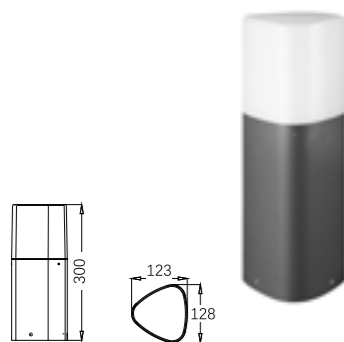

LB-026

Watt: 23w
Dimension(mm): 300x128x123
LED: E27 HOLDER
Material: Aluminium+pc
Body color: Black
CRI: T
IP: IP44