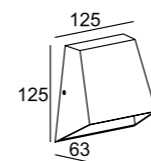

LLO-085

Watt: 2x4w
Dimension(mm): 125x90x43
LED chip: CREE
Material: Die-cast aluminium
Body color: Grey/Black
CCT: 3000K
CRI: T
Beam Angle: 50°
Luminous Flux: 320lm
IP: IP54

LLO-086

Watt: 1x3w
Dimension(mm): 80x75x66
LED chip: CREE
Material: Die-cast aluminium
Body color: Grey/Black
CCT: 3000K
CRI: T
Beam Angle: 84°
Luminous Flux: 85lm
IP: IP54

LLO-087

Watt: 2x3w
Dimension(mm): 80x141x66
LED chip: CREE
Material: Die-cast aluminium
Body color: Grey/Black
CCT: 3000K
CRI: T
Beam Angle: 87°
Luminous Flux: 160lm
IP: IP54

200-240V
50Hz
CREE

200-240V
50Hz
CREE

LLO-091
 ONE WAY
 Watt: 1x7w
 Dimension(mm): 95x82x62
 LED chip: CREE
 Material: Die-cast aluminium
 Body color: Grey/Black
 CCT: 3000K
 CRI: T
 Beam Angle: 72°
 Luminous Flux: 577lm
 IP: IP54

LLO-090
 UP/DOWN
 Watt: 2x7w
 Dimension(mm): 145x82x62
 LED chip: CREE
 Material: Die-cast aluminium
 Body color: Grey/Black
 CCT: 3000K
 CRI: T
 Beam Angle: 72°
 Luminous Flux: 1116lm
 IP: IP54