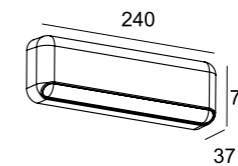

LLO-152

Watt: 4w
 Dimension(mm): 95x95x31
 LED chip: PHILIPS-AC LED
 Material: Die-cast aluminium
 Body color: Black
 CCT: 3000K
 CRI: T
 Beam Angle: 52°
 Luminous Flux: 185lm
 IP: IP65

LLO-154

Watt: 8w
 Dimension(mm): 250x65x31
 LED chip: PHILIPS-AC LED
 Material: Die-cast aluminium
 Body color: Black
 CCT: 3000K
 CRI: T
 Beam Angle: 53°
 Luminous Flux: 250lm
 IP: IP65

LLO-1590

Watt: 3W
 Dimension(mm): 155*37*75
 LED chip: EPISTAR
 Material: ALUMINIUM+PC
 Body color: DARK GREY
 CCT: 3000K
 CRI: >80
 Beam Angle: 120°
 Luminous Flux: 180LM
 IP: IP65

LLO-159M

Watt: 3W
 Dimension(mm): 105*22*105
 LED chip: EPISTAR
 Material: ALUMINIUM+PC
 Body color: DARK GREY
 CCT: 3000K
 CRI: >80
 Beam Angle: 120°
 Luminous Flux: 180LM
 IP: IP54

LLO-159N

Watt: 6W
 Dimension(mm): 160*30*160
 LED chip: EPISTAR
 Material: ALUMINIUM+PC
 Body color: DARK GREY
 CCT: 3000K
 CRI: >80
 Beam Angle: 120°
 Luminous Flux: 360LM
 IP: IP54

LLO-159P

Watt: 5W
 Dimension(mm): 240*37*75
 LED chip: EPISTAR
 Material: ALUMINIUM+PC
 Body color: DARK GREY
 CCT: 3000K
 CRI: >80
 Beam Angle: 120°
 Luminous Flux: 300LM
 IP: IP65