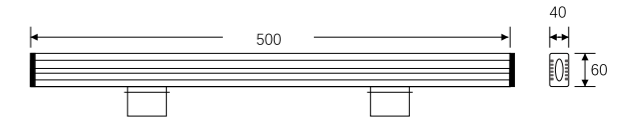

LLWW-002

Watt: 18w
Dimension(mm): 40x60x500
LED chip: EPILEDs
Material: Aluminium+pc
Body color: Black
CCT: BLUE/GREEN
CRI: T
Beam Angle: 40°
IP: IP65