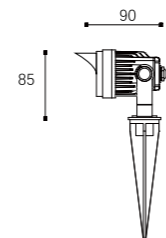

100-240V
50-60Hz

100-240V
50-60Hz

LEO-001

Watt: 6w
Dimension(mm): 63x83
LED chip: CREE
Material: Aluminium
Body color: Black
CCT: 3000/2200K
CRI: T
Beam Angle: 36°
Luminous Flux: 80lm/w
IP: IP44

LEO-002

Watt: 12w
Dimension(mm): 83x97
LED chip: CREE
Material: Aluminium
Body color: Black
CCT: 3000K
CRI: T
Beam Angle: 36°
Luminous Flux: 80lm/w
IP: IP44