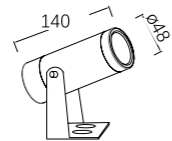

LLO-181

Watt: 12w
Dimension(mm): 50x120
LED chip: Bridgelux
Material: Aluminium
Body color: silver
CCT: 3000K
CRI: T
Beam Angle: 10°
Luminous Flux: 480lm
IP: IP65