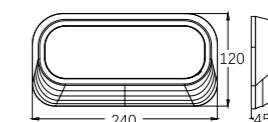

LLO-099R

Watt: 11W
Dimension(mm): 210*46*210
LED chip: OSRAM
Material: ALUMINIUM
Body color: DARK GREY
CCT: 3000K
CRI: >80
Beam Angle: 202°
Luminous Flux: 322LM
IP: 65

LLO-099Q

Watt: 12W
Dimension(mm): 215*128*183
LED chip: CREE
Material: ALUMINIUM+PC
Body color: DARK GREY
CCT: 3000K
CRI: >80
Beam Angle: 120°
Luminous Flux: 720LM
IP: IP65