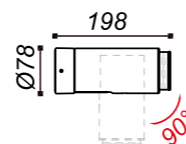

LLO-184

Watt: 7W
Dimension(mm): 198x78
LED chip: CREE
Material: ALUMINIUM/PMMA
Body color: DARK GREY
CCT: 3000K
CRI: >80
Beam Angle: 18-45°
Luminous Flux: 636LM
IP: IP54

LLO-182

Watt: 12W
Dimension(mm): 90x139x173
LED chip: CREE
Material: ALUMINIUM+Glass
Body color: DARK GREY
CCT: 3000K
CRI: >80
Beam Angle: 13°
Luminous Flux: 1077LM
IP: IP65