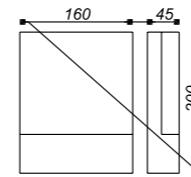

LLO-060

Watt: 4w
Dimension(mm): 139x117x116
LED chip: EVERLIGHT
Material: Aluminium+pc
Body color: Black
CCT: 3000K
CRI: T
Beam Angle: 114°
Luminous Flux: 151lm
IP: IP54

LLO-061

Watt: 6w
Dimension(mm): 260x106x115
LED chip: EVERLIGHT
Material: Aluminium+pc
Body color: Black
CCT: 3000K
CRI: T
Beam Angle: 144°
Luminous Flux: 595lm
IP: IP54

LLO-063

Watt: 6w
Dimension(mm): 180x55
LED chip: EVERLIGHT
Material: Aluminium+pc
Body color: Black
CCT: 3000K
CRI: T
Beam Angle: 129°
Luminous Flux: 412lm
IP: IP54

LLO-062

Watt: 6w
Dimension(mm): 200x160x45
LED chip: EVERLIGHT
Material: Aluminium+pc
Body color: Black
CCT: 3000K
CRI: T
Beam Angle: 121°
Luminous Flux: 629lm
IP: IP54

LLO-071

Watt: 2w
Dimension(mm): 80.5x68x93
LED chip: EVERLIGHT
Material: Aluminium+pc
Body color: Black
CCT: 3000K
CRI: T
Beam Angle: 128°
Luminous Flux: 123lm
IP: IP54