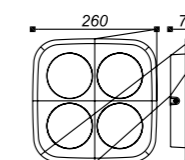

LLO-054

Watt: 4x7w
Dimension(mm): 260x260x74
LED chip: CREE
Material: Die-cast Aluminium
Body color: Black
CCT: 3000K
CRI: T
Beam Angle: 28°
Luminous Flux: 1859lm
IP: IP54

100-240V
50-60Hz