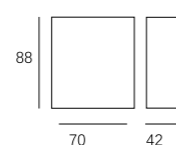

LEO-036

Watt: 6w
Dimension(mm): 88x70x42
LED chip: CREE
Material: Aluminium
Body color: Dark Grey
CCT: 3000K
CRI: T
Beam Angle: 90°
Luminous Flux: 540-600lm
IP: IP54

85-265V
50-60Hz