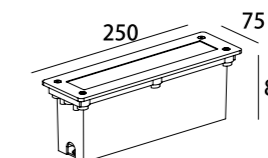

LLO-146

Watt: 3x1w
Dimension(mm): 170x70x74
Cut-Out(mm): 65x106x72
LED chip: CREE
Material: Aluminium+304grade
Body color: silver
CCT: 3000K
CRI: T
Beam Angle: 31°
Luminous Flux: 270lm
IP: IP67