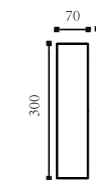

LLO-040

Watt: 4w
Dimension(mm): 140x65
LED chip: EVERLIGHT
Material: Aluminium+pc
Body color: Black
CCT: 3000K
CRI: T
Beam Angle: 126°
Luminous Flux: 278lm
IP: IP54

LLO-052

Watt: 9w
Dimension(mm): 300x70x53
LED chip: EVERLIGHT
Material: Die-cast Aluminium+pc
Body color: Black
CCT: 3000K
CRI: T
Beam Angle: 127°
Luminous Flux: 350lm
IP: IP65