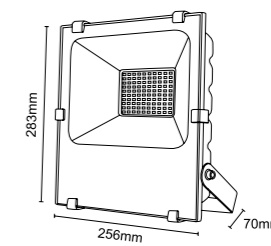

LFL-005

Watt: 100w
Dimension(mm): 283x256x70
LED chip: Sanan 2835
Material: Die-cast Aluminium+glass
Body color: Black
CCT: 3000/6000K
CRI: T
Beam Angle: 110°
Luminous Flux: 100lm/w
IP: IP65