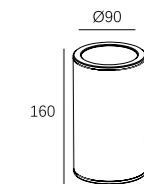

LLO-094A

Watt: 8w
 Dimension(mm): 140x35
 LED chip: EPISTAR SMD2835
 Material: Aluminium
 Body color: White/Black
 CCT: 3000K
 CRI: T
 Beam Angle: 360°
 Luminous Flux: 560lm
 IP: IP54

LLO-095A

Watt: 12w
 Dimension(mm): 180x35
 LED chip: EPISTAR SMD2835
 Material: Aluminium
 Body color: White/Black
 CCT: 3000K
 CRI: T
 Beam Angle: 360°
 Luminous Flux: 840lm
 IP: IP54

LLO-099G

Watt: 6x1w
 Dimension(mm): 231x77x48
 LED chip: CREE
 Material: Aluminium+glass
 Body color: Black
 CCT: 3000K
 CRI: T
 Beam Angle: 28°
 Luminous Flux: 724lm
 IP: IP54

LLO-099F

Watt: 5x2w
 Dimension(mm): 185x156x45
 LED chip: CREE
 Material: Aluminium+glass
 Body color: Black
 CCT: 3000K
 CRI: T
 Beam Angle: 26°
 Luminous Flux: 724lm
 IP: IP54

CE **RoHS** COMPLIANT **REACH**

100-240V
50-60Hz **CREE**

CREE

100-240V
50-60Hz

LLO-099K

Watt: 2x6w
Dimension(mm): Ø90x220
LED chip: EPISTAR
Material: Aluminium
Body color: Black
CCT: 3000K
CRI: T
Beam Angle: 15°
Luminous Flux: 480lm
IP: IP54

LLO-099J

Watt: 6w
Dimension(mm): Ø90x160
LED chip: EPISTAR
Material: Aluminium
Body color: Black
CCT: 3000K
CRI: T
Beam Angle: 15°
Luminous Flux: 240lm
IP: IP54

LLO-099M

Watt: 2x12w
Dimension(mm): Ø108x220
LED chip: EPISTAR
Material: Aluminium
Body color: Black
CCT: 3000K
CRI: T
Beam Angle: 15°
Luminous Flux: 720lm
IP: IP54