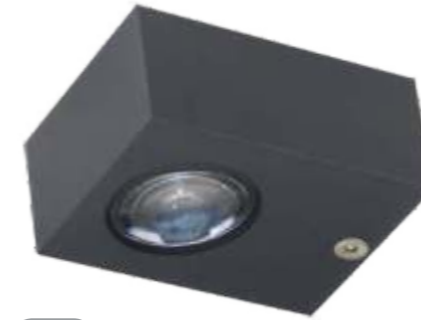

LEO-049
Watt: 3W
Dimension(mm): 80*60*35
LED chip: EIPSTAR-COB
Material: Die-casting
Body color: Sand grey
CCT: 3000K
CRI: > 80
Beam Angle: 85°
Luminous Flux: 240LM
IP: IP54