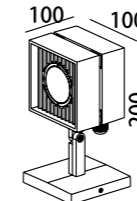

LLO-174

Watt: 1x7w
Dimension(mm): 70x80x117/210x50
LED chip: CREE
Material: Die-cast Aluminium
Body color: Black
CCT: 3000K
CRI: T
Beam Angle: 39°
Luminous Flux: 602lm
IP: IP65

LLO-171

Watt: 15w
Dimension(mm): 265x140x175
LED chip: CREE
Material: Die-cast Aluminium
Body color: Black
CCT: 3000K
CRI: T
Beam Angle: 24°
Luminous Flux: 921lm
IP: IP65