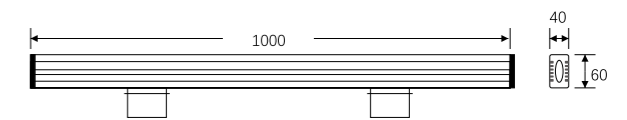

LLWW-004

Watt: 36w
Dimension(mm): 40x60x1000
LED chip: Bridgelux
Material: Aluminium+pc
Body color: Black
CCT: 3000/4000/2200K
CRI: T
Beam Angle: 40° 10°
IP: IP65