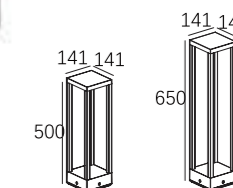

PHILIPS

LB-042

Watt: 5w
Dimension(mm): 600x75x75
LED chip: Philips AC LED
Material: Die-cast Aluminium
Body color: Black
CCT: 3000K
CRI: T
Beam Angle: 43°
Luminous Flux: 195lm
IP: IP54

LB-054

Watt: 5W
Dimension(mm): 600x75x75
LED chip: Philips AC LED
Material: Die-cast Aluminium
Body color: Black
CCT: 3000K
CRI: T
Beam Angle: 42°
Luminous Flux: 98lm
IP: IP54

LB-088

Watt: 10w
Dimension(mm): 600x120x82
LED chip: Philips AC LED
Material: Die-cast Aluminium
Body color: Black
CCT: 3000K
CRI: T
Beam Angle: 52°
Luminous Flux: 526lm
IP: IP54

LB-096

Watt: 15w
Dimension(mm): 500x141x141/650x141x141
LED chip: Philips AC LED
Material: Die-cast Aluminium
Body color: Black
CCT: 3000K
CRI: T
Beam Angle: 47°
Luminous Flux: 858lm
IP: IP54