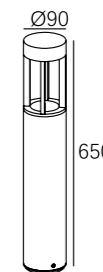

LB-084

Watt: 7w
Dimension(mm): 650x90
LED chip: CREE
Material: Die-cast Aluminium
Body color: silver
CCT: 3000K
CRI: T
Beam Angle: 40°
Luminous Flux: 420lm
IP: IP54