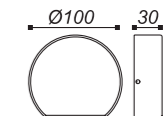

LLO-003

Watt: 2x1w
Dimension(mm): 95x100x32
LED chip: CREE
Material: Aluminium
Body color: Black
CCT: 3000K
CRI: T
Beam Angle: 73°
Luminous Flux: 86lm
IP: IP54

LLO-001

Watt: 2x1w
Dimension(mm): 105x65x36
LED chip: CREE
Material: Aluminium+glass
Body color: Black
CCT: 3000K/6000K
CRI: T
Beam Angle: 53°
Luminous Flux: 220lm/240lm
IP: IP54

LLO-020

Watt: 1x3w
Dimension(mm): 100x88x30
LED chip: CREE
Material: Aluminium
Body color: Black
CCT: 3000K
CRI: T
Beam Angle: 66°
Luminous Flux: 111lm
IP: IP54

ONE WAY
LLO-005

Watt: 1x3w
Dimension(mm): 80x50x78
LED chip: CREE
Material: Aluminium
Body color: Black
CCT: 3000K
CRI: T
Beam Angle: 81°
Luminous Flux: 121lm
IP: IP54