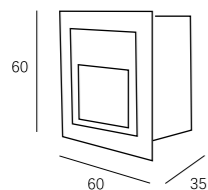

LEO-025

Watt: 3w
Dimension(mm): 80x80x40
Cut-Out: 72x72
LED chip: CREE
Material: Aluminium
Body color: White/Dark Grey
CCT: 3000K
CRI: T
Beam Angle: 60°
Luminous Flux: 240-260lm
IP: IP54

LEO-034

Watt: 3w
Dimension(mm): 60x60x35
Cut-Out: 45x45
LED chip: CREE
Material: Aluminium
Body color: White/Dark grey
CCT: 3000K
CRI: T
Beam Angle: 90°
Luminous Flux: 270-280lm
IP: IP54