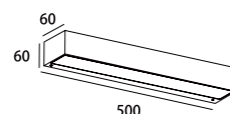

LLO-107
Watt: 36w
Dimension(mm): 500x60x60
LED chip: Philips-AC LED
Material: Die-cast aluminium
Body color: Black
CCT: 3000K
CRI: T
Beam Angle: 107°
Luminous Flux: 2156lm
IP: IP65

LLO-108
Watt: 18w
Dimension(mm): 500x60x60
LED chip: Philips-AC LED
Material: Die-cast aluminium
Body color: Black
CCT: 3000K
CRI: T
Beam Angle: 107°
Luminous Flux: 1035lm
IP: IP65