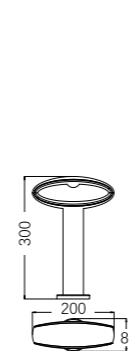

LB-050

Watt: 9w
Dimension(mm): 300x200x80
LED chip: OSRAM
Material: Die-cast Aluminium+pc
Body color: Black
CCT: 3000K
CRI: T
Beam Angle: 350°
Luminous Flux: 350lm
IP: IP54