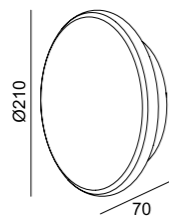

LLO-037

Watt: 10w
Dimension(mm): 70x210
LED chip: CREE
Material: Die-cast Aluminium
Body color: Black
CCT: 3000K
CRI: T
Beam Angle: 360°
Luminous Flux: 364lm
IP: IP54