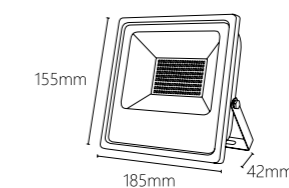

LFL-013

Watt: 30w
Dimension(mm): 185x155x42
LED chip: SANAN 5730
Material: Die-cast Aluminium+glass
Body color: Black
CCT: 3000/6000K
CRI: T
Beam Angle: 110°
Luminous Flux: 100lm/w
IP: IP65