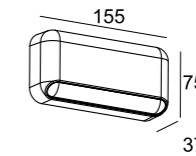

LLO-152

Watt: 4w
 Dimension(mm): 95x95x31
 LED chip: PHILIPS-AC LED
 Material: Die-cast aluminium
 Body color: Black
 CCT: 3000K
 CRI: T
 Beam Angle: 52°
 Luminous Flux: 185lm
 IP: IP65

LLO-154

Watt: 8w
 Dimension(mm): 250x65x31
 LED chip: PHILIPS-AC LED
 Material: Die-cast aluminium
 Body color: Black
 CCT: 3000K
 CRI: T
 Beam Angle: 53°
 Luminous Flux: 250lm
 IP: IP65

LLO-1590

Watt: 3W
 Dimension(mm): 155*37*75
 LED chip: EPISTAR
 Material: ALUMINIUM+PC
 Body color: DARK GREY
 CCT: 3000K
 CRI: >80
 Beam Angle: 120°
 Luminous Flux: 180LM
 IP: IP65

LLO-159M

Watt: 3W
 Dimension(mm): 105*22*105
 LED chip: EPISTAR
 Material: ALUMINIUM+PC
 Body color: DARK GREY
 CCT: 3000K
 CRI: >80
 Beam Angle: 120°
 Luminous Flux: 180LM
 IP: IP54