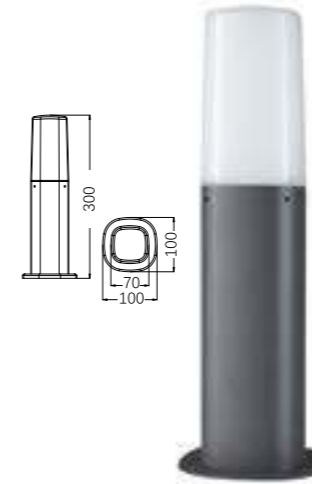

LB-029

Watt: 23w
Dimension(mm): 300x100x100
LED: E27 HOLDER
Material: Aluminium+pc
Body color: Black
CRI: T
IP: IP44