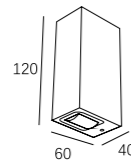

LEO-032B
Watt: 2*3W
Dimension(mm): 40x60x120
LED chip: Bridgelux
Material: Die-casting
Body color: Sand grey
CCT: 3000K
CRI: > 80
Beam Angle: 60°
Luminous Flux: 500-550LM
IP: IP54