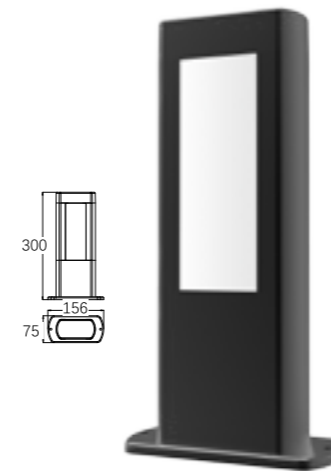

LB-077

Watt: 9w
Dimension(mm): 300x156x75
LED chip: EPISTAR
Material: Aluminium
Body color: Black
CCT: 3000K
CRI: T
Beam Angle: 110° x2
Luminous Flux: 518lm
IP: IP54