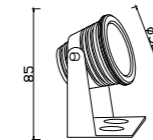

LSP028

Watt: 3X1w
Dimension(mm): 52x85
LED chip: Bridgelux
Material: Aluminium
Body color: silver
CCT: 3000K
CRI: T
Beam Angle: 30°
IP: IP68
voltage: 12V