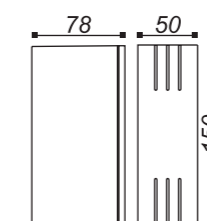

LLO-003

Watt: 2x1w
Dimension(mm): 95x100x32
LED chip: CREE
Material: Aluminium
Body color: Black
CCT: 3000K
CRI: T
Beam Angle: 73°
Luminous Flux: 86lm
IP: IP54

LLO-001

Watt: 2x1w
Dimension(mm): 105x65x36
LED chip: CREE
Material: Aluminium+glass
Body color: Black
CCT: 3000K/6000K
CRI: T
Beam Angle: 53°
Luminous Flux: 220lm/240lm
IP: IP54

LLO-020

Watt: 1x3w
Dimension(mm): 100x88x30
LED chip: CREE
Material: Aluminium
Body color: Black
CCT: 3000K
CRI: T
Beam Angle: 66°
Luminous Flux: 111lm
IP: IP54

ONE WAY
LLO-005

Watt: 1x3w
Dimension(mm): 80x50x78
LED chip: CREE
Material: Aluminium
Body color: Black
CCT: 3000K
CRI: T
Beam Angle: 81°
Luminous Flux: 121lm
IP: IP54

UP/DOWN
LLO-006

Watt: 2x3w
Dimension(mm): 150x50x78
LED chip: CREE
Material: Aluminium
Body color: Black
CCT: 3000K
CRI: T
Beam Angle: 85°
Luminous Flux: 162lm
IP: IP54

200-240V
50Hz

LLO-011

Watt: 2x1w
Dimension(mm): 74x74x52
LED chip: CREE
Material: Die-cast aluminium
Body color: Black
CCT: 3000K
CRI: T
Beam Angle: 35°
Luminous Flux: 179lm
IP: IP54

LLO-012

Watt: 1x1w
Dimension(mm): 74x74x52
LED chip: CREE
Material: Die-cast aluminium
Body color: Black
CCT: 3000K
CRI: T
Beam Angle: 35° x2
Luminous Flux: 81lm
IP: IP54

LLO-013

Watt: 4x1w
Dimension(mm): 100x100x52
LED chip: CREE
Material: Die-cast aluminium
Body color: Black
CCT: 3000K
CRI: T
Beam Angle: 11° x4
Luminous Flux: 179lm
IP: IP54