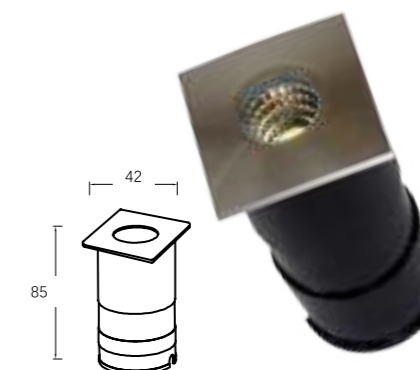

LEO-017

Watt: 3w
Dimension(mm): 42x42x85
Cut-Out(mm): 40
LED chip: EPISTAR
Material: Aluminium
Body color: silver
CCT: 3000K
CRI: T
Beam Angle: 60°
Luminous Flux: 300-310lm
IP: IP54