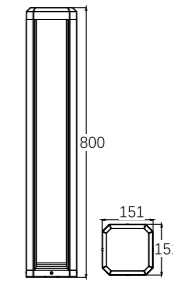

LB-102

Watt: 12w
Dimension(mm): 800x151x151
LED chip: OSRAM
Material: Aluminium
Body color: Black
CCT: 3000K
CRI: T
Beam Angle: 270°
Luminous Flux: 580lm
IP: IP54