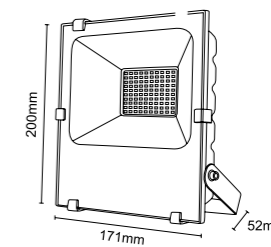

LFL-003

Watt: 30w
Dimension(mm): 200x171x52
LED chip: Sanan 2835
Material: Die-cast Aluminium+glass
Body color: Black
CCT: 3000/6000K
CRI: T
Beam Angle: 110°
Luminous Flux: 100lm/w
IP: IP65