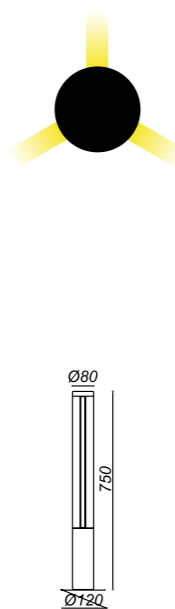

LPL-006
Watt: 18w
Dimension(mm): 1250x120x80
LED chip: EVERLIGHT
Material: Aluminium+pc
Body color: Black
CCT: 3000K
CRI: T
Beam Angle: 354°
Luminous Flux: 1070lm
IP: IP54

LPL-007
Watt: 27w
Dimension(mm): 2000x120x80
LED chip: EVERLIGHT
Material: Aluminium+pc
Body color: Black
CCT: 3000K
CRI: T
Beam Angle: 354°
Luminous Flux: 1600lm
IP: IP54

LPL-008
Watt: 9w
Dimension(mm): 750x120x80
LED chip: EVERLIGHT
Material: Aluminium+pc
Body color: Black
CCT: 3000K
CRI: T
Beam Angle: 354°
Luminous Flux: 535lm
IP: IP54

EVERLIGHT

100-240V
50-60Hz

100-240V
50-60Hz

EVERLIGHT