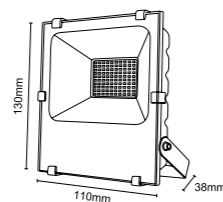

LFL-001A

Watt: 10w
Dimension(mm): 110x130x38
LED chip: Sanan 2835
Material: Die-cast Aluminium+glass
Body color: Black
CCT: RGB
CRI: T
Beam Angle: 110°
Luminous Flux: 100lm/w
IP: IP65