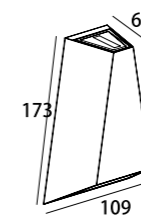

LLO-087

Watt: 2x3w
Dimension(mm): 80x141x66
LED chip: CREE
Material: Die-cast aluminium
Body color: Grey/Black
CCT: 3000K
CRI: T
Beam Angle: 87°
Luminous Flux: 160lm
IP: IP54

200-240V
50Hz
CREE

200-240V
50Hz
CREE

LLO-091
 ONE WAY
 Watt: 1x7w
 Dimension(mm): 95x82x62
 LED chip: CREE
 Material: Die-cast aluminium
 Body color: Grey/Black
 CCT: 3000K
 CRI: T
 Beam Angle: 72°
 Luminous Flux: 577lm
 IP: IP54

LLO-090
 UP/DOWN
 Watt: 2x7w
 Dimension(mm): 145x82x62
 LED chip: CREE
 Material: Die-cast aluminium
 Body color: Grey/Black
 CCT: 3000K
 CRI: T
 Beam Angle: 72°
 Luminous Flux: 1116lm
 IP: IP54

LLO-096
 ONE WAY
 Watt: 1x7w
 Dimension(mm): 125x125x63
 LED chip: CREE
 Material: Die-cast aluminium
 Body color: Grey/Black
 CCT: 3000K
 CRI: T
 Beam Angle: 108°
 Luminous Flux: 389lm
 IP: IP54

LLO-092
 UP/DOWN
 Watt: 2x4w
 Dimension(mm): 108x68x90
 LED chip: CREE
 Material: Die-cast aluminium
 Body color: Grey/Black
 CCT: 3000K
 CRI: T
 Beam Angle: 44°
 Luminous Flux: 565lm
 IP: IP54

LLO-093
 ONE WAY
 Watt: 1x4w
 Dimension(mm): 70x68x90
 LED chip: CREE
 Material: Die-cast aluminium
 Body color: Grey/Black
 CCT: 3000K
 CRI: T
 Beam Angle: 38°
 Luminous Flux: 273lm
 IP: IP54

LLO-098
 UP/DOWN
 Watt: 2x3w
 Dimension(mm): 109x173x63
 LED chip: CREE
 Material: Die-cast aluminium
 Body color: Grey/Black
 CCT: 3000K
 CRI: T
 Beam Angle: 15° / 78°
 Luminous Flux: 160lm
 IP: IP54