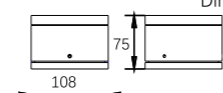

Watt: 10w
Dimension(mm): 108x108x75
LED chip: Edison
Material: Die-cast Aluminium+pc
Body color: Black
CCT: 3000K
CRI: T
Beam Angle: 120°
Luminous Flux: 650lm
IP: IP54

LLO-059