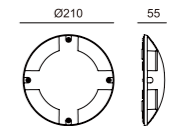

LLO-129O

Watt: 6W
Dimension(mm): 210*210*55
LED chip: CREE
Material: ALUMINIUM+PC
Body color: DARK GREY
CCT: 3000K
CRI: >80
Beam Angle: 120°
Luminous Flux: 360LM
IP: IP67