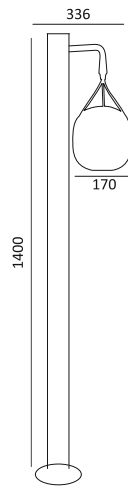

LPL-016

(M.R.P. : Rs.17500/-)