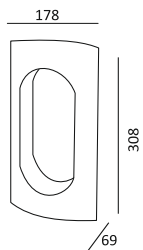

(M.R.P. : Rs.35500/-)

Model No.	Watts	Material	Finish	Dimension (mm)	BEAM ANGLE	CCT(K)	IP Rating	Lumens
LLO - 079R	9W	Aluminium Die-Cast	Graphite Black	170 X 237 X 430	120°	3000K	IP54	620 LM
LPL - 016	9W	Aluminium Die-Cast	Graphite Black	170 X 336 X 1400	360°	3000K	IP54	720 LM
LPL - 017	36W	Aluminium Die-Cast	Graphite Black	170 X 532 X 2300	360°	3000K	IP54	1350 LM

Powered by
SMD

LB-146
(M.R.P. : Rs.9800/-)

LB-147
(M.R.P. : Rs.10850/-)

LPL-015
(M.R.P. : Rs.22600/-)

Model No.	Watts	Material	Finish	Dimension (mm)	Beam Angle	CCT(K)	IP Rating	Lumens
LB - 146	12W	Aluminium Die-Cast	Graphite Black	178 X 69 X 308	329°	3000K	IP65	894 LM
LB - 147	12W	Aluminium Die-Cast	Graphite Black	178 X 69 X 650	329°	3000K	IP65	894 LM
LPL - 015	18W	Aluminium Die-Cast	Graphite Black	230 X 69 X 1500	360°	3000K	IP65	1559 LM

Powered by

LB-148
(M.R.P. : Rs.13350/-)

LB-149
(M.R.P. : Rs.14800/-)

LPL-018
(M.R.P. : Rs.26200/-)

Model No.	Watts	Material	Finish	Dimension (mm)	Beam Angle	CCT(K)	IP Rating	Lumens
LB - 148	22W	Aluminium Die-Cast	Graphite Black	276 X 75 X 380	329°	3000K	IP65	1850 LM
LB - 149	22W	Aluminium Die-Cast	Graphite Black	276 X 140 X 430	329°	3000K	IP65	1850 LM
LPL - 018	36W	Aluminium Die-Cast	Graphite Black	276 X 140 X 2500	360°	3000K	IP65	1850 LM

Powered by
SMD

LLWW-014
(M.R.P. : Rs.6700/-)

LLWW-016
(M.R.P. : Rs.10500/-)

LLWW-015
(M.R.P. : Rs.14600/-)

HONEY COMB REFLECTOR

Model No.	Watts	Material	Finish	Dimension (mm)	Beam Angle	CCT(K)	IP Rating	Lumens
LLWW - 014	9W	Aluminium Die-Cast	Graphite Black	300 X 90 X 75	45°/15°	3000K	IP68	0000 LM
LLWW - 015	18W	Aluminium Die-Cast	Graphite Black	500 X 90 X 75	45°/15°	3000K	IP68	0000 LM
LLWW - 016	36W	Aluminium Die-Cast	Graphite Black	1000 X 90 X 75	45°/15°	3000K	IP68	0000 LM