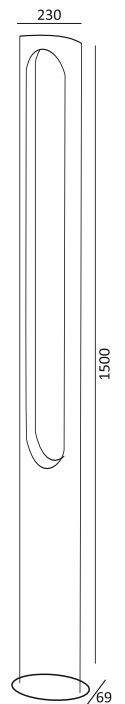

(M.R.P. : Rs.35500/-)

Model No.	Watts	Material	Finish	Dimension (mm)	BEAM ANGLE	CCT(K)	IP Rating	Lumens
LLO - 079R	9W	Aluminium Die-Cast	Graphite Black	170 X 237 X 430	120°	3000K	IP54	620 LM
LPL - 016	9W	Aluminium Die-Cast	Graphite Black	170 X 336 X 1400	360°	3000K	IP54	720 LM
LPL - 017	36W	Aluminium Die-Cast	Graphite Black	170 X 532 X 2300	360°	3000K	IP54	1350 LM

Powered by
SMD

LB-146
(M.R.P. : Rs.9800/-)

LB-147
(M.R.P. : Rs.10850/-)

LPL-015
(M.R.P. : Rs.22600/-)

Model No.	Watts	Material	Finish	Dimension (mm)	Beam Angle	CCT(K)	IP Rating	Lumens
LB - 146	12W	Aluminium Die-Cast	Graphite Black	178 X 69 X 308	329°	3000K	IP65	894 LM
LB - 147	12W	Aluminium Die-Cast	Graphite Black	178 X 69 X 650	329°	3000K	IP65	894 LM
LPL - 015	18W	Aluminium Die-Cast	Graphite Black	230 X 69 X 1500	360°	3000K	IP65	1559 LM

Powered by

LB-148
(M.R.P. : Rs.13350/-)

LB-149
(M.R.P. : Rs.14800/-)

LPL-018
(M.R.P. : Rs.26200/-)

Model No.	Watts	Material	Finish	Dimension (mm)	Beam Angle	CCT(K)	IP Rating	Lumens
LB - 148	22W	Aluminium Die-Cast	Graphite Black	276 X 75 X 380	329°	3000K	IP65	1850 LM
LB - 149	22W	Aluminium Die-Cast	Graphite Black	276 X 140 X 430	329°	3000K	IP65	1850 LM
LPL - 018	36W	Aluminium Die-Cast	Graphite Black	276 X 140 X 2500	360°	3000K	IP65	1850 LM

Powered by
SMD

LLWW-014
(M.R.P. : Rs.6700/-)

LLWW-016
(M.R.P. : Rs.10500/-)

LLWW-015
(M.R.P. : Rs.14600/-)

HONEY COMB REFLECTOR

Model No.	Watts	Material	Finish	Dimension (mm)	Beam Angle	CCT(K)	IP Rating	Lumens
LLWW - 014	9W	Aluminium Die-Cast	Graphite Black	300 X 90 X 75	45°/15°	3000K	IP68	0000 LM
LLWW - 015	18W	Aluminium Die-Cast	Graphite Black	500 X 90 X 75	45°/15°	3000K	IP68	0000 LM
LLWW - 016	36W	Aluminium Die-Cast	Graphite Black	1000 X 90 X 75	45°/15°	3000K	IP68	0000 LM