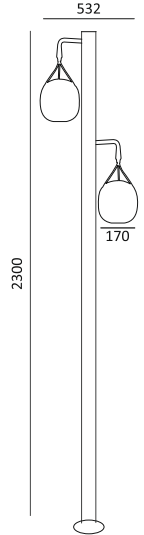

LPL-017

(M.R.P. : Rs.35500/-)