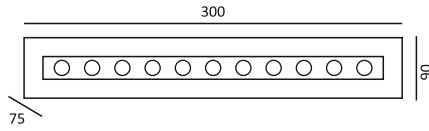

LLWW-014
(M.R.P. : Rs.6700/-)