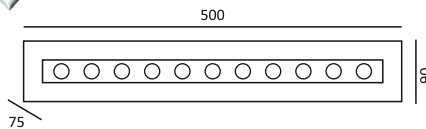

LLWW-015
(M.R.P. : Rs.14600/-)

HONEY COMB REFLECTOR

Model No.	Watts	Material	Finish	Dimension (mm)	Beam Angle	CCT(K)	IP Rating	Lumens
LLWW - 014	9W	Aluminium Die-Cast	Graphite Black	300 X 90 X 75	45°/15°	3000K	IP68	0000 LM
LLWW - 015	18W	Aluminium Die-Cast	Graphite Black	500 X 90 X 75	45°/15°	3000K	IP68	0000 LM
LLWW - 016	36W	Aluminium Die-Cast	Graphite Black	1000 X 90 X 75	45°/15°	3000K	IP68	0000 LM

Powered by