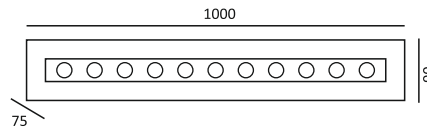

LLWW-016
(M.R.P. : Rs.10500/-)