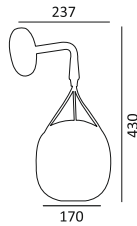

LLO-079R

(M.R.P. : Rs.9950/-)