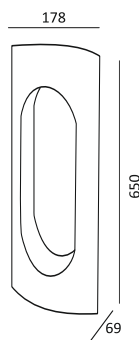

(M.R.P. : Rs.35500/-)

Model No.	Watts	Material	Finish	Dimension (mm)	BEAM ANGLE	CCT(K)	IP Rating	Lumens
LLO - 079R	9W	Aluminium Die-Cast	Graphite Black	170 X 237 X 430	120°	3000K	IP54	620 LM
LPL - 016	9W	Aluminium Die-Cast	Graphite Black	170 X 336 X 1400	360°	3000K	IP54	720 LM
LPL - 017	36W	Aluminium Die-Cast	Graphite Black	170 X 532 X 2300	360°	3000K	IP54	1350 LM

Powered by
SMD

LB-146
(M.R.P. : Rs.9800/-)

LB-147
(M.R.P. : Rs.10850/-)

LPL-015
(M.R.P. : Rs.22600/-)

Model No.	Watts	Material	Finish	Dimension (mm)	Beam Angle	CCT(K)	IP Rating	Lumens
LB - 146	12W	Aluminium Die-Cast	Graphite Black	178 X 69 X 308	329°	3000K	IP65	894 LM
LB - 147	12W	Aluminium Die-Cast	Graphite Black	178 X 69 X 650	329°	3000K	IP65	894 LM
LPL - 015	18W	Aluminium Die-Cast	Graphite Black	230 X 69 X 1500	360°	3000K	IP65	1559 LM

Powered by

LB-148
(M.R.P. : Rs.13350/-)

LB-149
(M.R.P. : Rs.14800/-)

LPL-018
(M.R.P. : Rs.26200/-)

Model No.	Watts	Material	Finish	Dimension (mm)	Beam Angle	CCT(K)	IP Rating	Lumens
LB - 148	22W	Aluminium Die-Cast	Graphite Black	276 X 75 X 380	329°	3000K	IP65	1850 LM
LB - 149	22W	Aluminium Die-Cast	Graphite Black	276 X 140 X 430	329°	3000K	IP65	1850 LM
LPL - 018	36W	Aluminium Die-Cast	Graphite Black	276 X 140 X 2500	360°	3000K	IP65	1850 LM

Powered by
SMD

LLWW-014
(M.R.P. : Rs.6700/-)

LLWW-016
(M.R.P. : Rs.10500/-)

LLWW-015
(M.R.P. : Rs.14600/-)

HONEY COMB REFLECTOR

Model No.	Watts	Material	Finish	Dimension (mm)	Beam Angle	CCT(K)	IP Rating	Lumens
LLWW - 014	9W	Aluminium Die-Cast	Graphite Black	300 X 90 X 75	45°/15°	3000K	IP68	0000 LM
LLWW - 015	18W	Aluminium Die-Cast	Graphite Black	500 X 90 X 75	45°/15°	3000K	IP68	0000 LM
LLWW - 016	36W	Aluminium Die-Cast	Graphite Black	1000 X 90 X 75	45°/15°	3000K	IP68	0000 LM