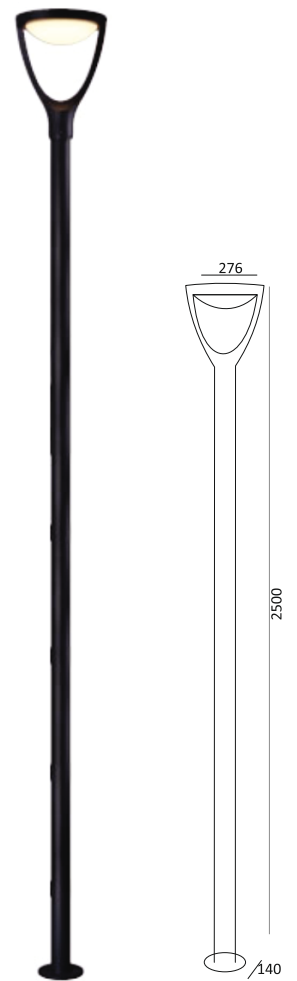

(M.R.P. : Rs.35500/-)

Model No.	Watts	Material	Finish	Dimension (mm)	BEAM ANGLE	CCT(K)	IP Rating	Lumens
LLO - 079R	9W	Aluminium Die-Cast	Graphite Black	170 X 237 X 430	120°	3000K	IP54	620 LM
LPL - 016	9W	Aluminium Die-Cast	Graphite Black	170 X 336 X 1400	360°	3000K	IP54	720 LM
LPL - 017	36W	Aluminium Die-Cast	Graphite Black	170 X 532 X 2300	360°	3000K	IP54	1350 LM

Powered by
SMD

LB-146
(M.R.P. : Rs.9800/-)

LB-147
(M.R.P. : Rs.10850/-)

LPL-015
(M.R.P. : Rs.22600/-)

Model No.	Watts	Material	Finish	Dimension (mm)	Beam Angle	CCT(K)	IP Rating	Lumens
LB - 146	12W	Aluminium Die-Cast	Graphite Black	178 X 69 X 308	329°	3000K	IP65	894 LM
LB - 147	12W	Aluminium Die-Cast	Graphite Black	178 X 69 X 650	329°	3000K	IP65	894 LM
LPL - 015	18W	Aluminium Die-Cast	Graphite Black	230 X 69 X 1500	360°	3000K	IP65	1559 LM

Powered by

LB-148
(M.R.P. : Rs.13350/-)

LB-149
(M.R.P. : Rs.14800/-)

LPL-018
(M.R.P. : Rs.26200/-)

Model No.	Watts	Material	Finish	Dimension (mm)	Beam Angle	CCT(K)	IP Rating	Lumens
LB - 148	22W	Aluminium Die-Cast	Graphite Black	276 X 75 X 380	329°	3000K	IP65	1850 LM
LB - 149	22W	Aluminium Die-Cast	Graphite Black	276 X 140 X 430	329°	3000K	IP65	1850 LM
LPL - 018	36W	Aluminium Die-Cast	Graphite Black	276 X 140 X 2500	360°	3000K	IP65	1850 LM

Powered by
SMD

LLWW-014
(M.R.P. : Rs.6700/-)

LLWW-016
(M.R.P. : Rs.10500/-)

LLWW-015
(M.R.P. : Rs.14600/-)

HONEY COMB REFLECTOR

Model No.	Watts	Material	Finish	Dimension (mm)	Beam Angle	CCT(K)	IP Rating	Lumens
LLWW - 014	9W	Aluminium Die-Cast	Graphite Black	300 X 90 X 75	45°/15°	3000K	IP68	0000 LM
LLWW - 015	18W	Aluminium Die-Cast	Graphite Black	500 X 90 X 75	45°/15°	3000K	IP68	0000 LM
LLWW - 016	36W	Aluminium Die-Cast	Graphite Black	1000 X 90 X 75	45°/15°	3000K	IP68	0000 LM