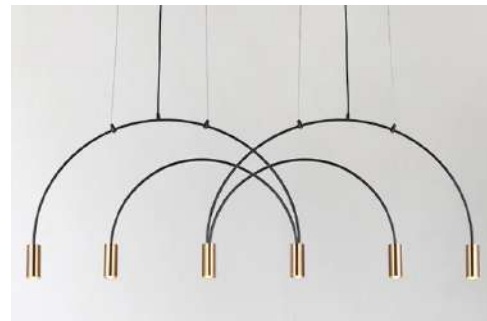

ARCHER

Holder type: GU 10

Size: 1475 x 550

Code: XQ-AE006/6

Material: MS

Finish: BLACK, GOLD