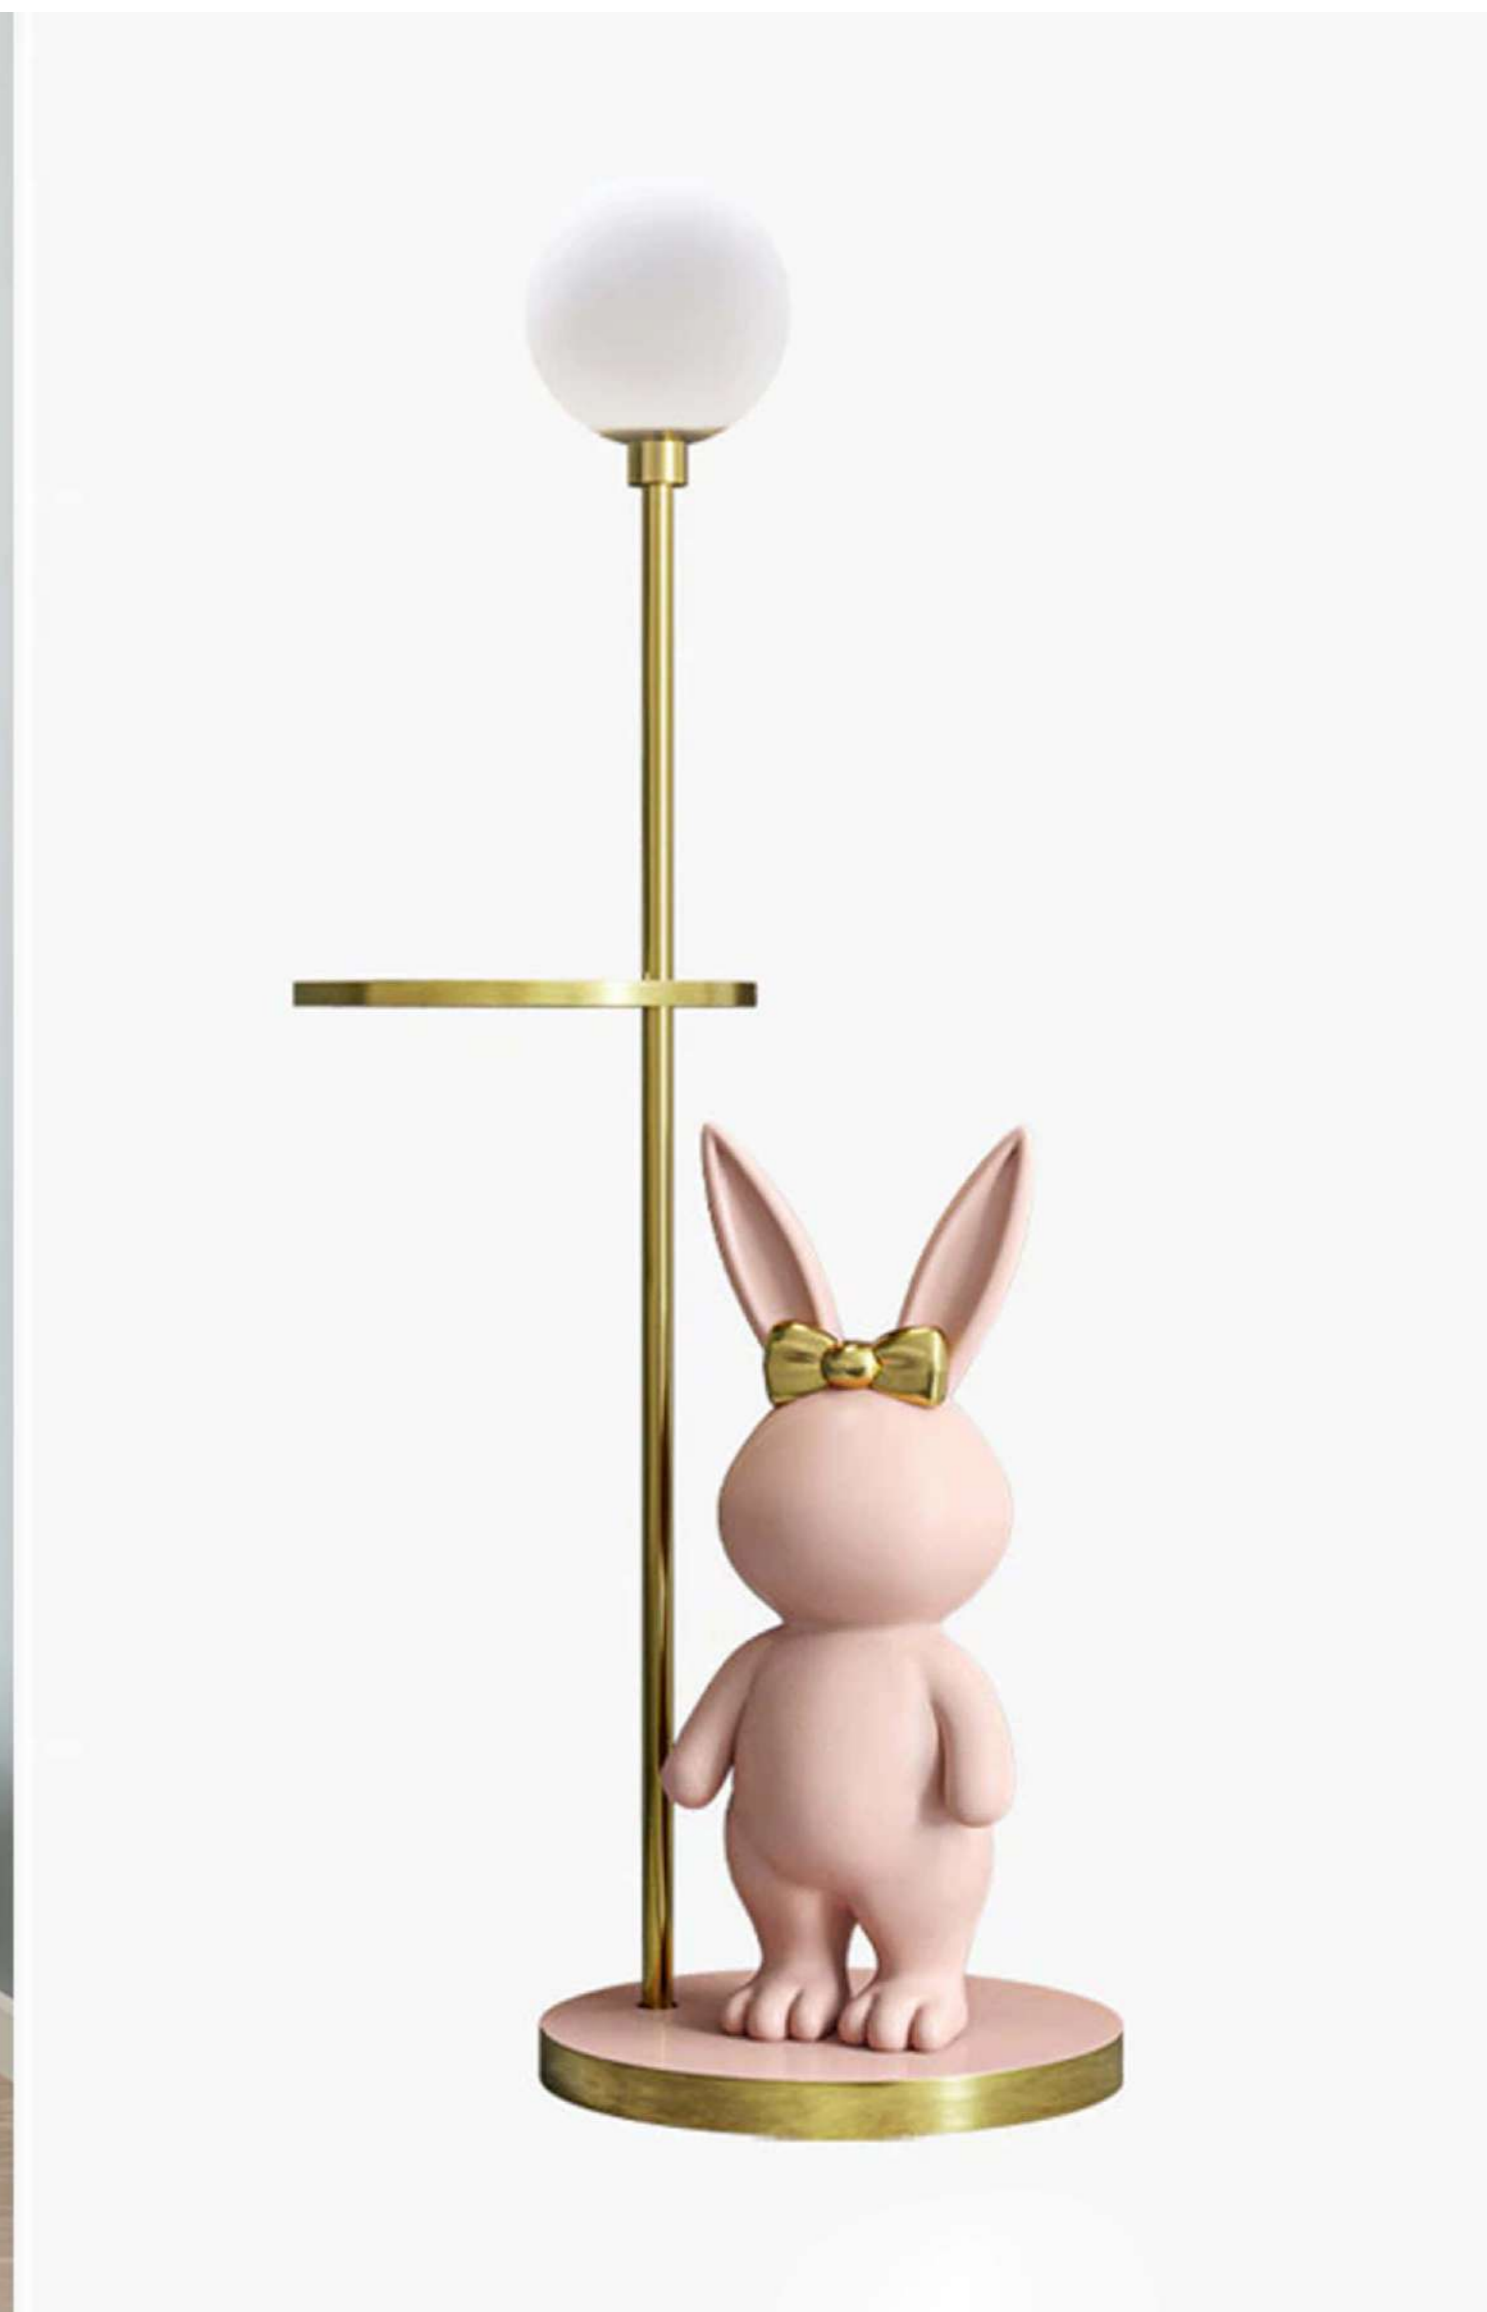

New Collection

Bring  
**your vision**  
to light

Item No : AACR-55  
Lamp : 1XE27  
Size : W400MM X H1350MM  
Finish : Antique Brass  
Material : Metal + Resin + Glass

Item No : 9008  
Lamp : 1XE27  
Size : W270MM XH1700MM  
Finish : Antique Brass + White  
Material : Metal

Item No : 5020-FL  
Lamp : 1XE27  
Size : L1750MM X W400MM X H1200MM  
Finish : Antique Brass  
Material : Metal + Marble

Item No : 5013-F  
Lamp : Led  
Size : D200MM x H660MM  
Finish : Antique Brass  
Material : Metal + Marble