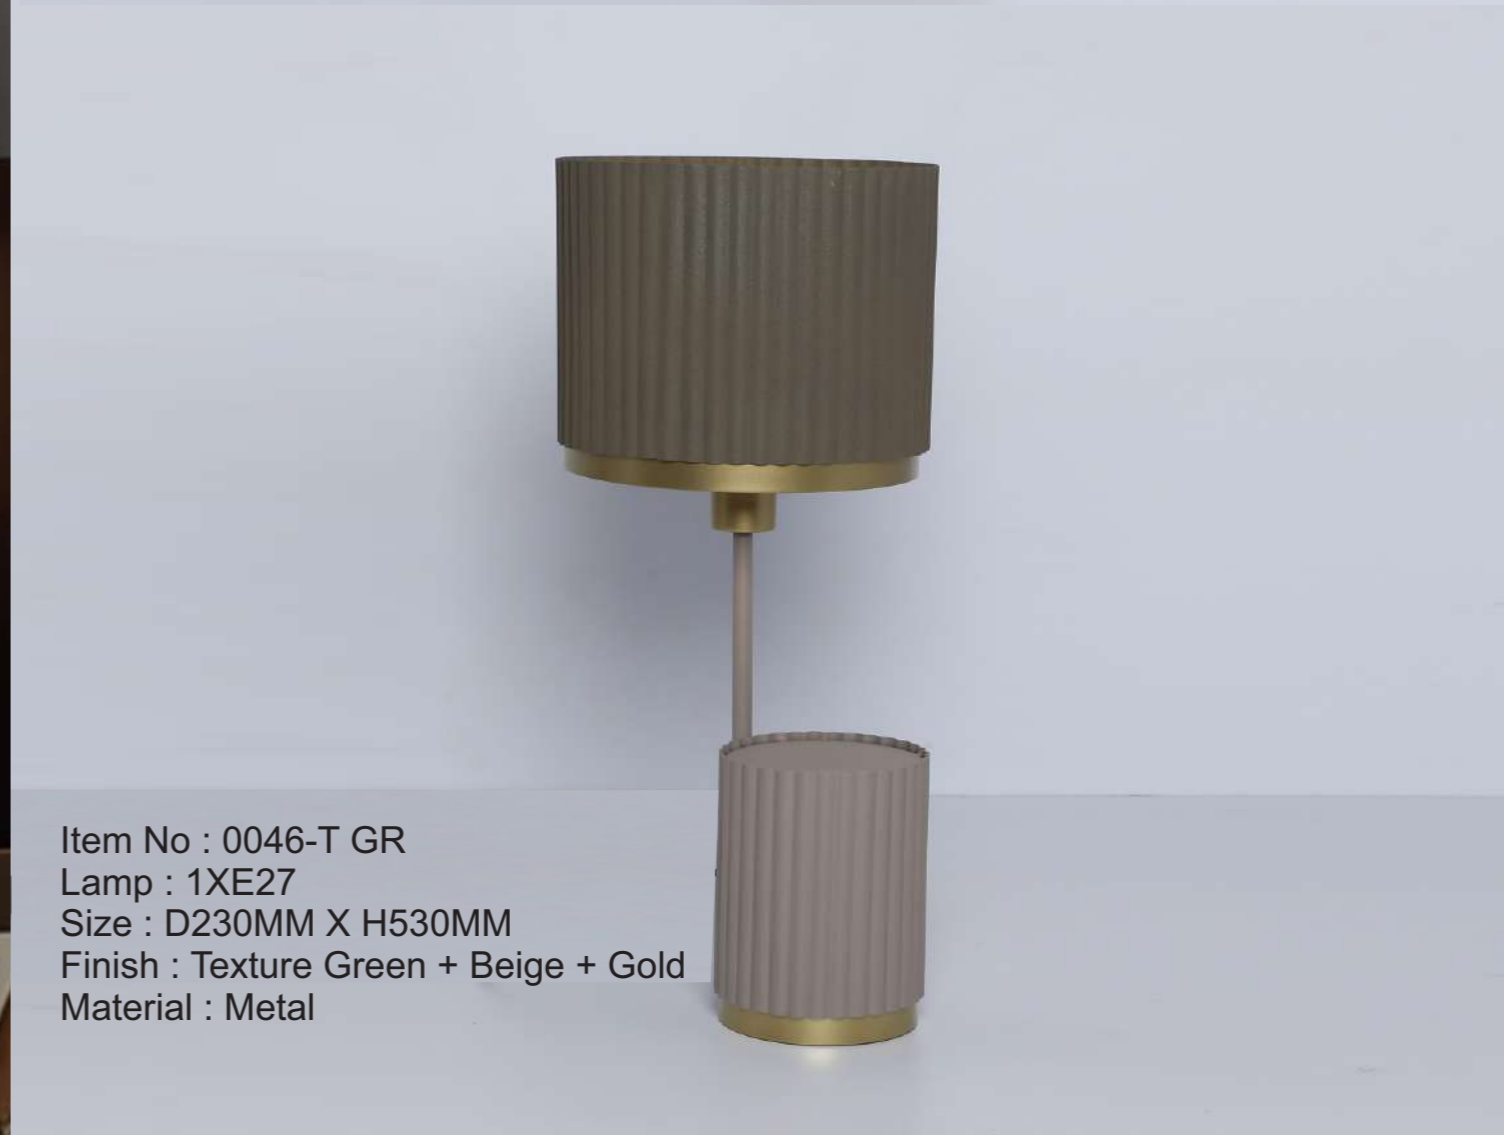

Item No : 0046-T GR
Lamp : 1XE27
Size : D230MM X H530MM
Finish : Texture Green + Beige + Gold
Material : Metal