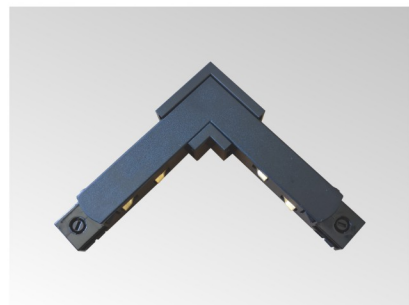

Item	LLA-238
Dimension (mm)	L99.45*W19.6
Body color	Black
Material	Aluminum
Voltage	48V