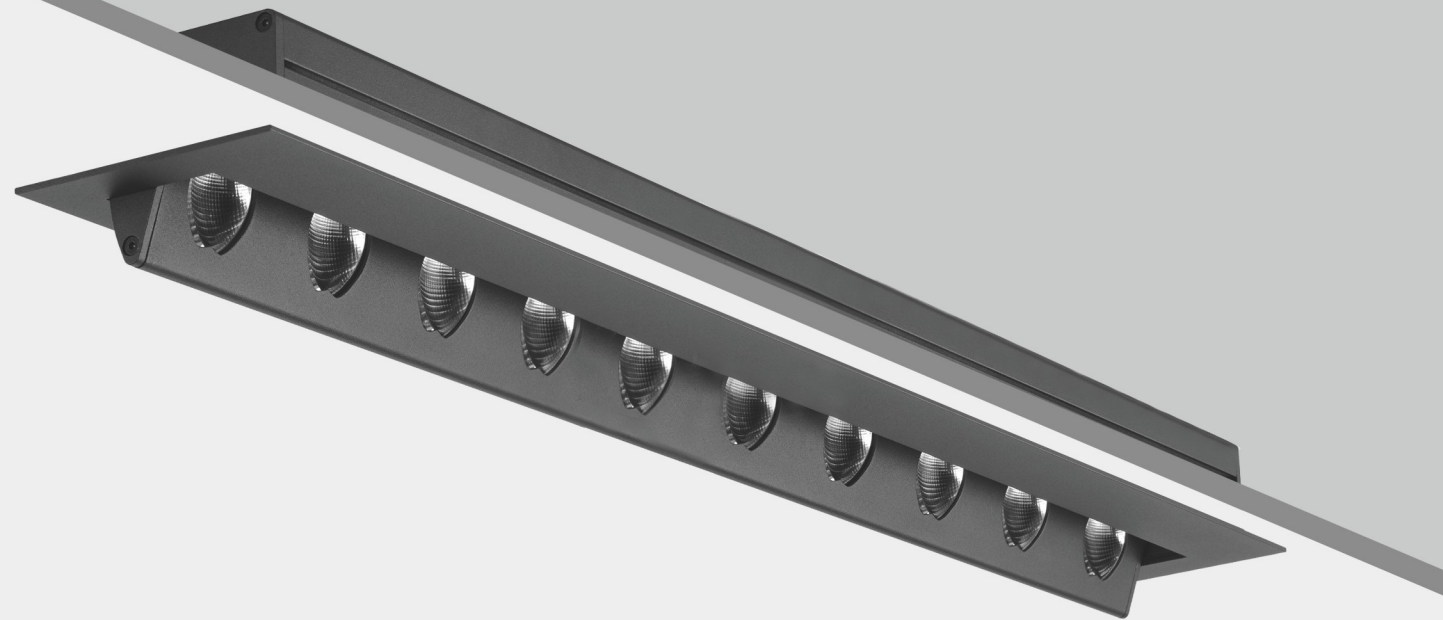

LINEAR WALL WASHER

Feature

- Bright and focused light sense, restore elegant life, highlight foot tiles, and glow softly
- New design of the lamp body, thickened frame, no light leakage, anti-static, never fade
- High color rendering, restore true colors
- The light effect is soft and warm, recreating the charm of light
- Effectively prevent glare and create a comfortable light environment
- High efficiency optical lens, small light loss, good illumination.
- Wide voltage range, universal in the world, 85V ~ 264Vac safe voltage range, constant current, ensure the life and brightness are not affected by voltage fluctuation. .
- Suitable for shopping malls, boutiques, furniture cities, clothing stores, exhibition halls, galleries and other high-level business lighting occasions.