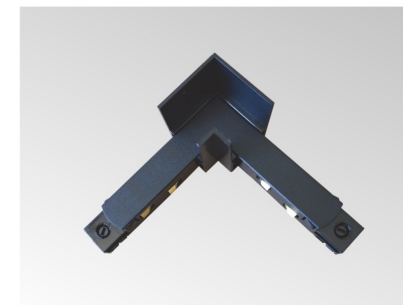

Item	LLA-240
Dimension (mm)	L99.4*W19.6*H21.2
Body color	Black
Material	Aluminum
Voltage	48V