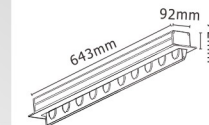

LINEAR WALL WASHER SERIES