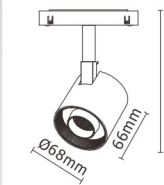

MAGNETIC TRACKSPOT

Feature

- Flexible, free and adjustable. The type and quantity of lamps can be adjusted at any time according to the needs of the magnetic lamp. The combination and combination in each space is very flexible;
- A wide variety of effects. The magnetic lamp can freely choose the style of the light source, including downlights, spotlights, grille lights, floodlights, pendant lights, etc.;
- Realization of no main lamp. If the magnetic lamp is surface-mounted or hoisted, you only need to pre-install the track on the top surface, and you can easily realize the design of no main lamp without ceiling;

- Convenient maintenance of the lamp. When the magnetic lamp is repaired, it is only necessary to disconnect the power and remove it from the magnetic rail. It is also very convenient to redesign and replace it later.