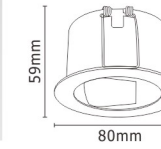

POLARIZED WALL WASHER SPOTLIGHT SERIES