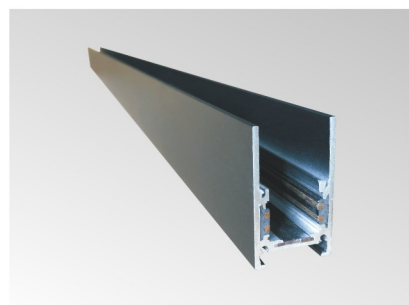

LLA-231/232

Item	LLA-231/232
Dimension (mm)	L1000*W26.2*H52.2/L2000*W26.2*H52
Body color	Black
Material	Aluminum
Voltage	48V