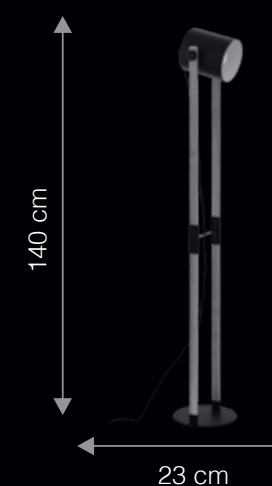

Dimmable | Harmonized | Ease of interchangeability | Accentuation
Optional* | Designs | of Bulbs

ITEM CODE	TYPE OF LAMP	DIMENSIONS (in cms)	NO. OF LAMPS	FITTING/CAP	RATED WATTAGE	TOTAL WATTAGE
FP1023	60W GLS / 7W LED	W46 x H167	1N	E27	1 x 60W / 7W	60W / 7W
FP16023E	GLS/LED	L23 x H140 x D23 1N	1N	E27	1 x 60W / 1 x 9W	60W / 9W