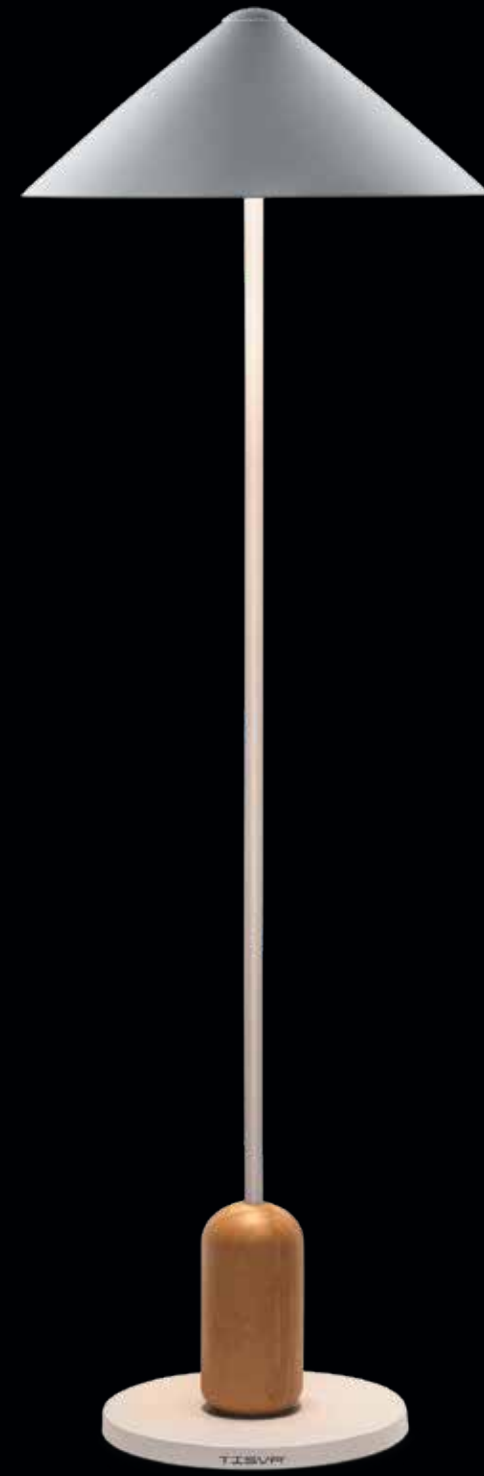

FLOOR LAMPS