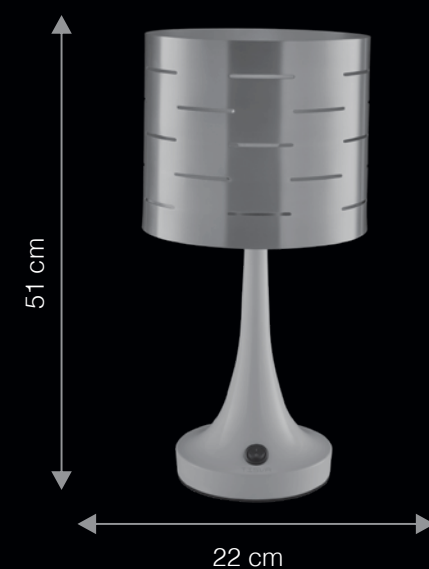

GAISMA

TL1401G
Color: Copper & White

Pronounced as Gaa-isma

Gaisma takes inspiration from the play of light and shadow. Its ingenious design employs simple mechanics to create breath taking patterns across your spaces. The perforated shade provides the perfect opportunity to creatively rethink and re-invent your décor. The lamp itself provides both an energy-efficient LED lighting solution and an ambience setting Halogen lighting option.

Dimmable | Harmonized | Ease of interchangeability | Unique Pattern
Optional* | Designs | of lamps | on Illumination