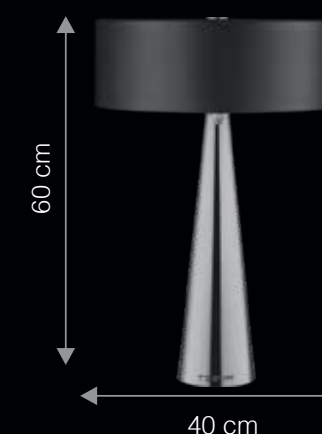

Premium Matte Chocolate Finish | Glare Free Light

TG3002

ITEM CODE	TYPE OF LAMP	DIMENSIONS (in cms)	NO. OF LAMPS	FITTING/CAP	RATED WATTAGE	TOTAL WATTAGE
TP1006	40W GLS / 5W LED	W24 x H33	1N	E14	1 x 40W / 5W	40W / 5W
TP3007	5W LED	W40 x H60	3N	E14	3 x 5W	15W
TG3002	28W Halogen	W25 x H40	3N	G9	3 x 28W	84W