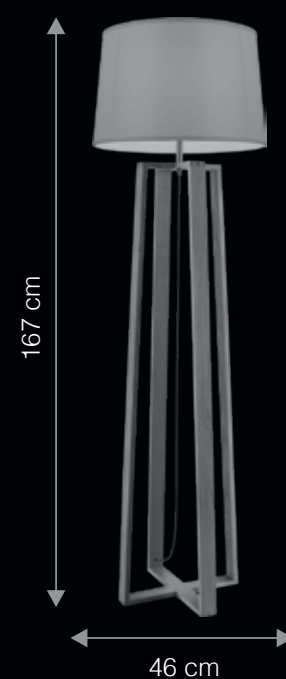

SCINTILLER

F P 1 0 2 3

Scintiller is pronounced as sin.teller

A well-placed Scintiller floor lamp can make a huge impact on the ambience of a room. These tall lights illuminate dark corners and warm up the overall tone of a space, as well as make great task lights.

Ash Wood | Glare Free | In-line
Base | Light | Foot Switch