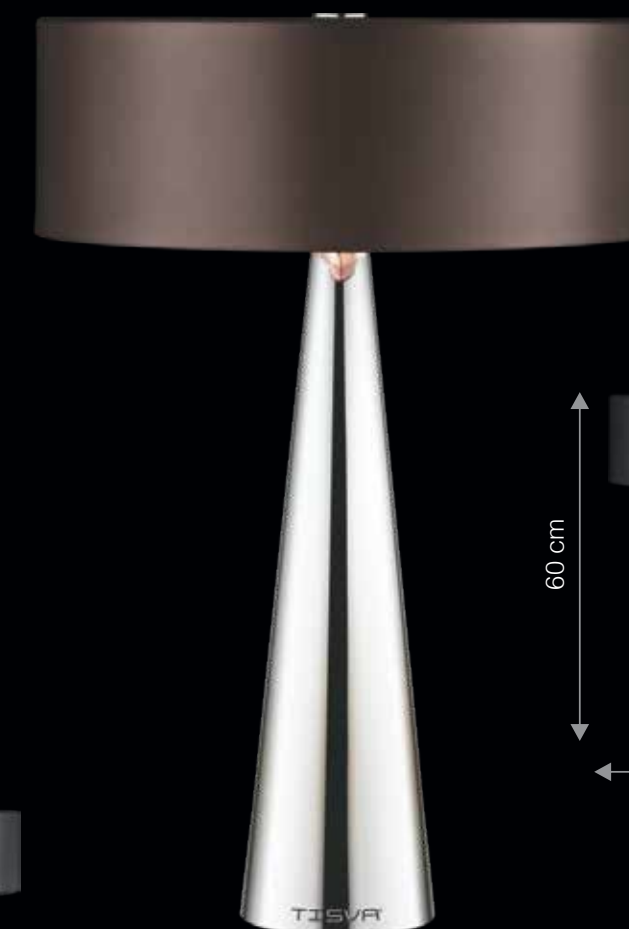

J'AIME

TP3007

J'aime is pronounced as h.ai.me

Simple and smooth the J'aime Table lamp is designed to create a warm and cosy ambience. Its eye-catching matt chocolate finish lamp shade complements both classical and modern décor. Whether used as a reading lamp or to light the surrounding space, its soft and glare free lighting is easy on the eye. It is available in a range of varied heights.

Premium Matte Chocolate Finish | Glare Free Light

TG3002