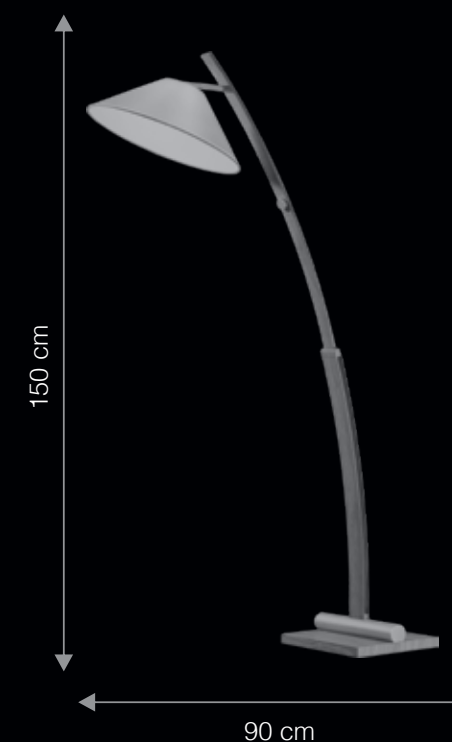

Seashell Shaped Metal Parts | Chrome Finish

SCINTILLER

FP1014

Scintiller is pronounced as sin.teller

This floor lamp features an elegant curved design with a metallic branch in rich woodgrain finish making it a perfect fusion of modern technology and traditional aesthetics. Its premium diffuser provides glare free lighting and uniform distribution of light apt for various utility and décor purposes.

Sturdy Touch Switch | Solid Base For Superb Balance

ITEM CODE	TYPE OF LAMP	DIMENSIONS (in cms)	NO. OF LAMPS	FITTING/CAP	RATED WATTAGE	TOTAL WATTAGE
FQ3001	9W LED	W47 x H165	3N	E27	3 x 9W	27W
FP1014	60W GLS Dimmable	W90 x H150	1N	E27	1 x 60W	60W