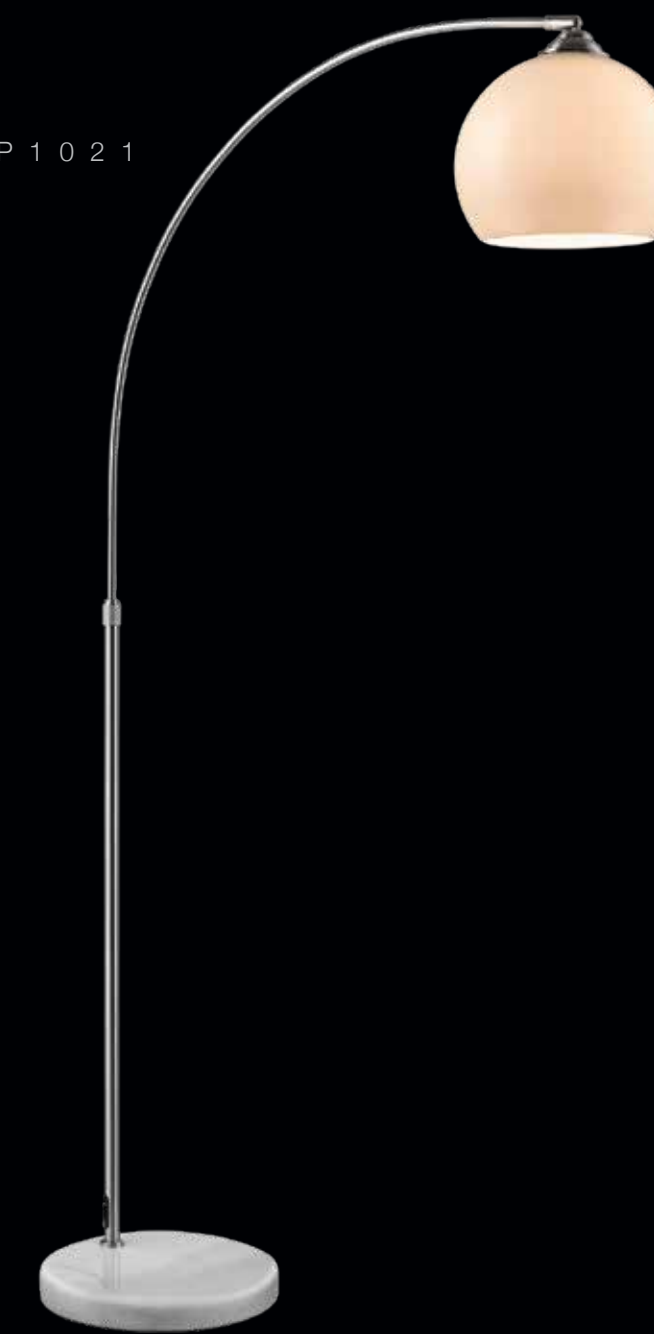

SCINTILLER

FG1001

Scintiller is pronounced as sin.teller

The stylishly designed J'aime Floor lamp featuring a smooth surface is ideal for any corner irrespective of the interior decor theme. Whether used as a reading lamp or to light the surrounding space, its soft and glare free lighting is easy on the eye.

Premium Matte White Finish | Glare Free Light

SCINTILLER

FP1021

Scintiller is pronounced as sin.teller

Decorative weighty marble base provides stability as well as classical design appeal. Ease of safe control for the consumer via in-line foot switch. Diffused lighting with reduced glare. Fish rod design provides good general illumination for any area.

SCINTILLER

FP1024

Scintiller is pronounced as sin.teller

The Scintiller Floor lamp featuring straight lines and an angular modern design in Stain Gold comes with an elegant blown glass lampshade. It can be used both as a reading lamp and also to warmly light up the ambiance.