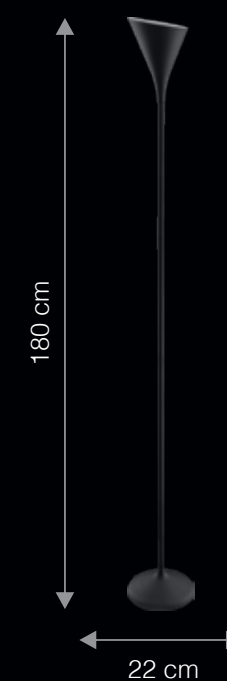

SCINTILLER

FP1024

Scintiller is pronounced as sin.teller

The Scintiller Floor lamp featuring straight lines and an angular modern design in Stain Gold comes with an elegant blown glass lampshade. It can be used both as a reading lamp and also to warmly light up the ambiance.

SCINTILLER

Scintiller is pronounced as sin.teller

This sleek upstanding floor lamp is elegance personified. Crafted with modern lifestyles in mind, they are the modern fireflies of our concrete jungle! High design meets fine technology in this lamp to form an excellent piece of modern décor.

Torchiere Style | In-line
Floor Lamp | Foot Switch

FP 1 0 2 0

SCINTILLER

Scintiller is pronounced as sin.teller

This sleek upstanding floor lamp is elegance personified. Crafted with modern lifestyles in mind, they are the modern fireflies of our concrete jungle! High design meets fine technology in this lamp to form an excellent piece of modern décor.

Torchiere Style | In-line
Floor Lamp | Foot Switch

FP 1 0 1 9

ITEM CODE	TYPE OF LAMP	DIMENSIONS (in cms)	NO. OF LAMPS	FITTING/CAP	RATED WATTAGE	TOTAL WATTAGE
FP1020	100W GLS / 9W LED	W22 x H180	1N	E27	1 x 100W / 9W	100W / 9W
FP1019	100W GLS / 9W LED	W22 x H180	1N	E27	1 x 100W / 9W	100W / 9W