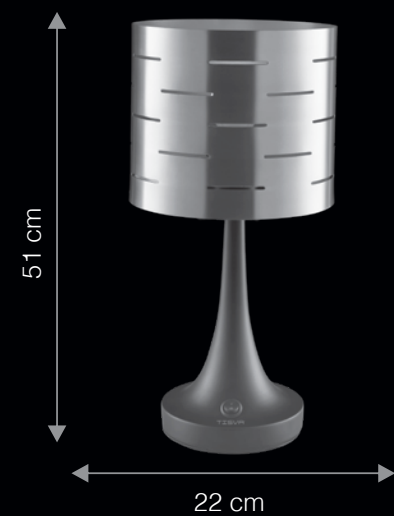

GAISMA

TL1402G
Color: Brass & Black

Pronounced as Gaa-isma

Gaisma takes inspiration from the play of light and shadow. Its ingenious design employs simple mechanics to create breath taking patterns across your spaces. The perforated shade provides the perfect opportunity to creatively rethink and re-invent your décor. The lamp itself provides both an energy-efficient LED lighting solution and an ambience setting Halogen lighting option.

Dimmable Optional* | Harmonized Designs | Ease of interchangeability of lamps | Unique Pattern on Illumination