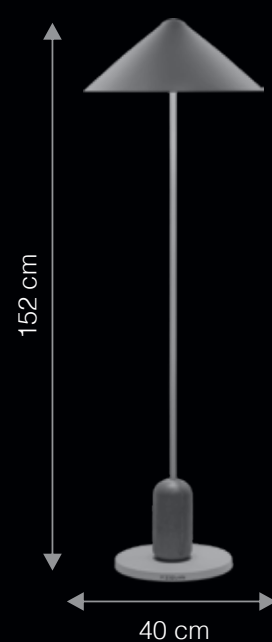

Premium Matte White Finish | Glare Free Light

SCINTILLER

FP1021

Scintiller is pronounced as sin.teller

Decorative weighty marble base provides stability as well as classical design appeal. Ease of safe control for the consumer via in-line foot switch. Diffused lighting with reduced glare. Fish rod design provides good general illumination for any area.