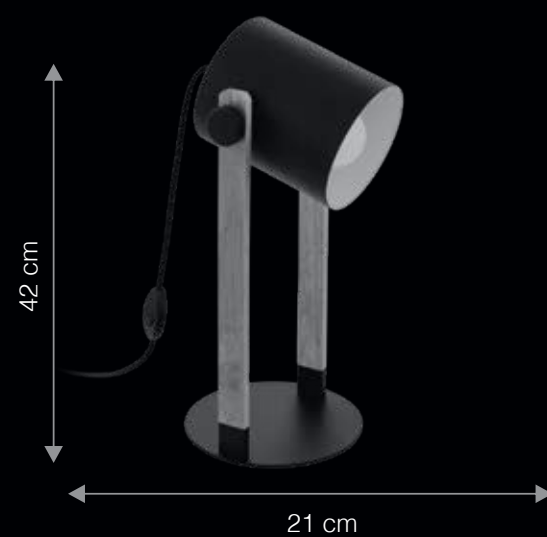

EXTASIS

TL16023E
Color: Black, Cream White & Wooden

Pronounced as ex-ta-sis

Design to capture the attention of all, the elegant Extasis enraptures the eyes of onlookers and bathes your space in class. It has adjustable heads that allow you to create personalised light designs. You can further create a more comfortable ambience by using its dimmability feature with a trailing edge dimmer.

Dimmable
Optional* | Harmonized
Designs | Ease of interchangeability
of Bulbs | Focussed
Accentuation