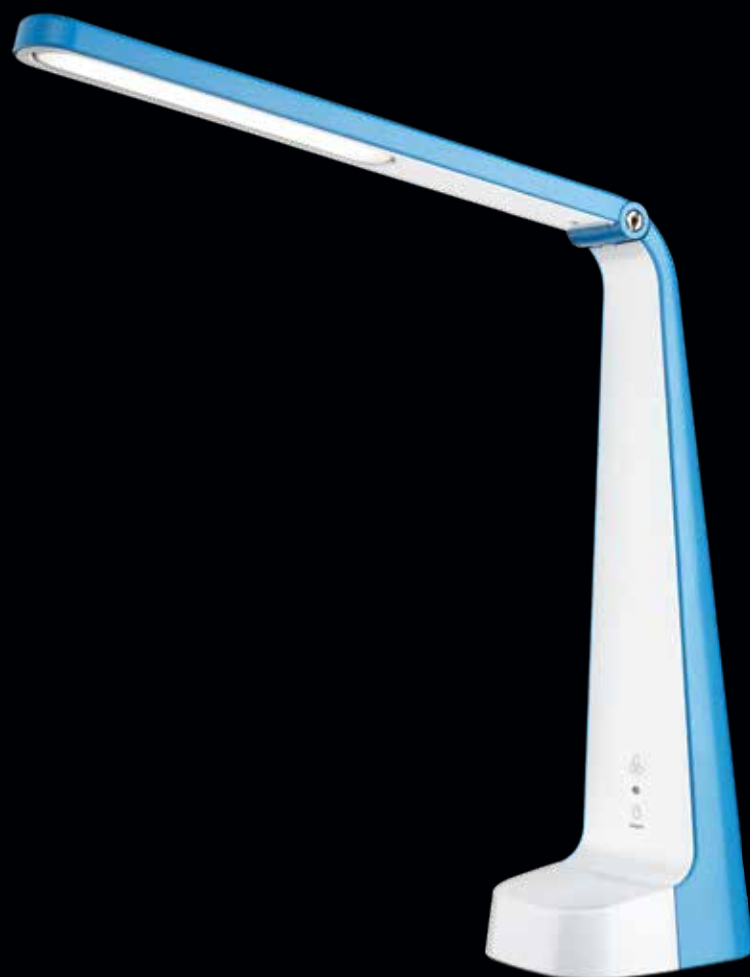

J'AIME

TL1013U

J'aime is pronounced as h.ai.me

The stylishly designed J'aime Table lamp featuring a smooth surface is ideal for any desk or table. Whether used as a reading lamp or to light the surrounding space, its soft and glare free lighting is easy on the eye.

ABS Blue Finish | Minimized Glare | Touch Dim