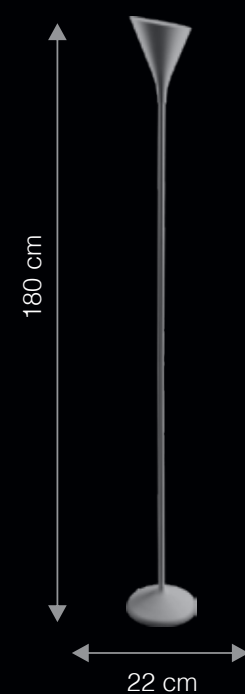

SCINTILLER

Scintiller is pronounced as sin.teller

This sleek upstanding floor lamp is elegance personified. Crafted with modern lifestyles in mind, they are the modern fireflies of our concrete jungle! High design meets fine technology in this lamp to form an excellent piece of modern décor.

Torchiere Style | In-line
Floor Lamp | Foot Switch