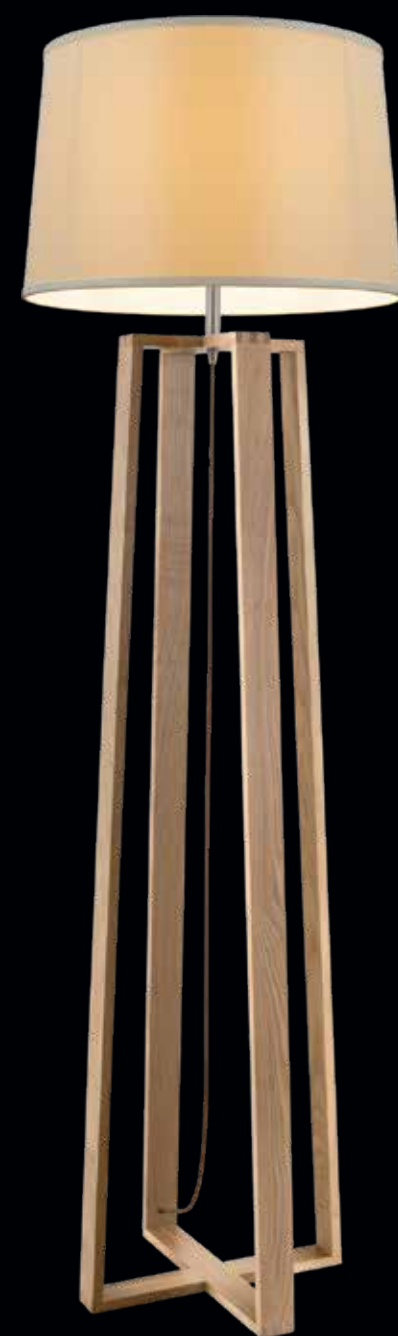

SCINTILLER

F P 1 0 2 3

Scintiller is pronounced as sin.teller

A well-placed Scintiller floor lamp can make a huge impact on the ambience of a room. These tall lights illuminate dark corners and warm up the overall tone of a space, as well as make great task lights.

Ash Wood | Glare Free | In-line
Base | Light | Foot Switch