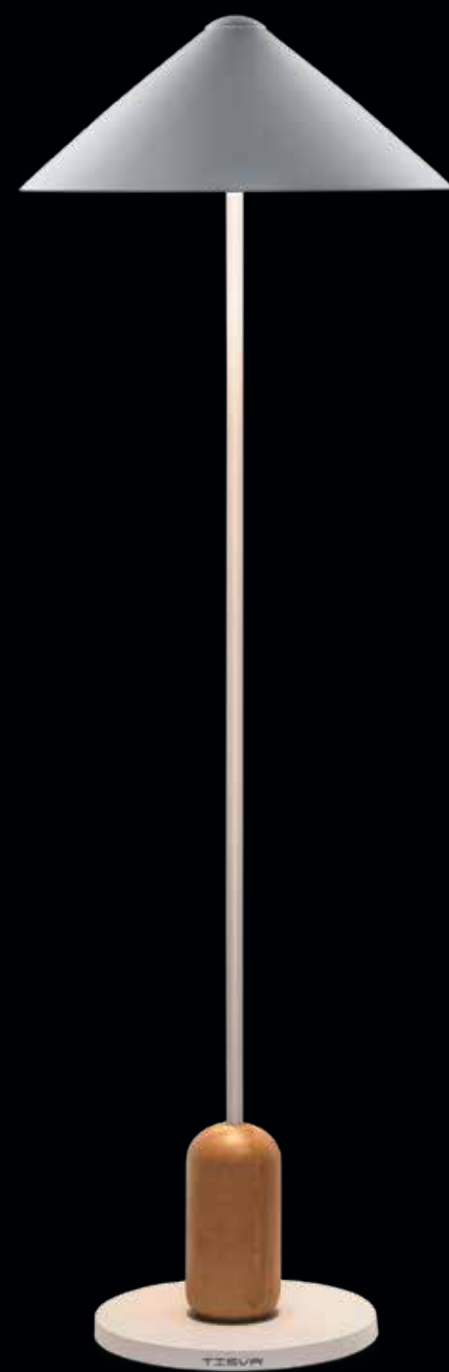

SCINTILLER

FG1001