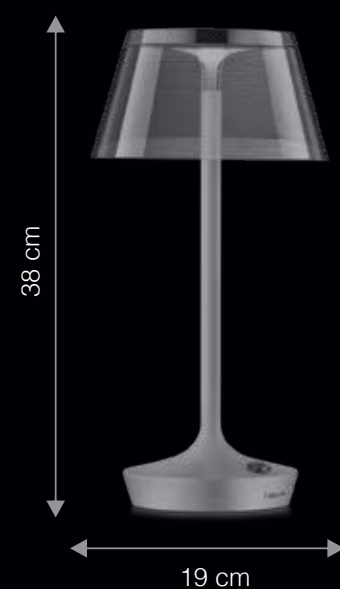

J'AIME

TL1016
Chrome

TL1015
White

J'aime is pronounced as h.ai.me

Presenting a modern look the J'aime Table lamp features a subtle smoky shade complemented by its simple smooth lines. Suitable for reading or ambient lighting the J'aime Table lamp presents a look of orderly sophistication. While the lamp's soft and glare free lighting is easy on the eye.

Mild Steel With
Smoke Finish | Anti Glare
Technology