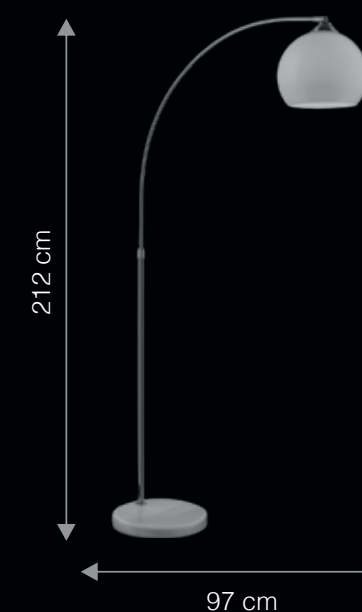

ITEM CODE	TYPE OF LAMP	DIMENSIONS (in cms)	NO. OF LAMPS	FITTING/CAP	RATED WATTAGE	TOTAL WATTAGE
FG1001	3W LED	W40 x H152	3N	G9	3 x 3W	9W
FP1021	60W GLS / 7W LED	W97 x H212	1N	E27	1 x 60W / 7W	60W / 7W