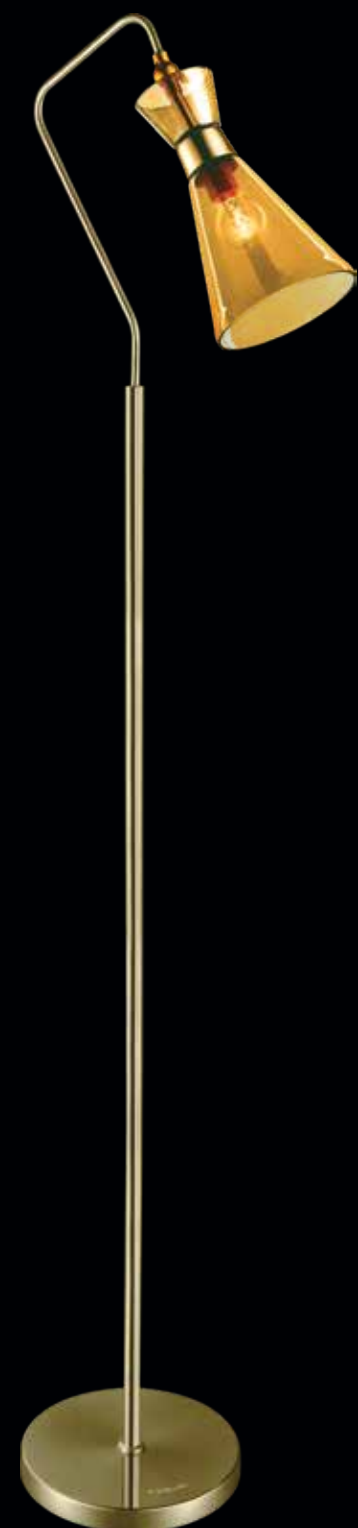

Premium Matte White Finish | Glare Free Light

SCINTILLER

FP1021

Scintiller is pronounced as sin.teller

Decorative weighty marble base provides stability as well as classical design appeal. Ease of safe control for the consumer via in-line foot switch. Diffused lighting with reduced glare. Fish rod design provides good general illumination for any area.

SCINTILLER

FP1024

Scintiller is pronounced as sin.teller

The Scintiller Floor lamp featuring straight lines and an angular modern design in Stain Gold comes with an elegant blown glass lampshade. It can be used both as a reading lamp and also to warmly light up the ambiance.

Satin Gold | Blown
Color | Glass

SCINTILLER

FL1006

Scintiller is pronounced as sin.teller

Presenting a modern look the Scintiller Floor lamp features a subtle smoky shade complemented by its simple smooth lines. Suitable for reading or ambient lighting the floor lamp presents a look of orderly sophistication. While the lamp's soft and glare free lighting is easy on the eye.