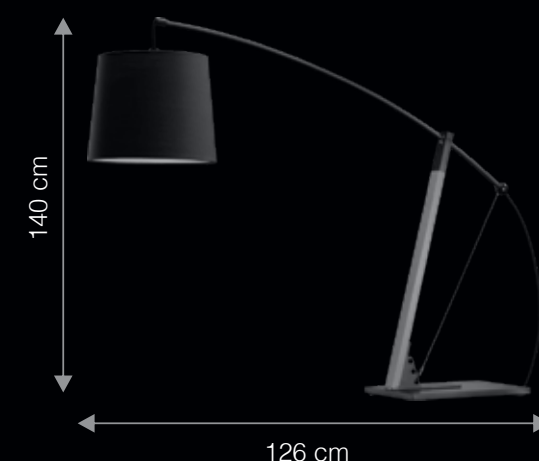

Controllable | In-line Foot
Angle Of Light | Switch

ITEM CODE	TYPE OF LAMP	DIMENSIONS (in cms)	NO. OF LAMPS	FITTING/CAP	RATED WATTAGE	TOTAL WATTAGE
FP26011E	GLS/LED	H176.5 x D27.5	2N	E27 / E14	1 x 60W / 1 x 9W 1 x 40W / 1 x 5W	60w/9w and 40w/5w
FP1012	60W GLS / 7W LED	W126 x H140	1N	E27	1 x 60W / 7W	60W / 7W