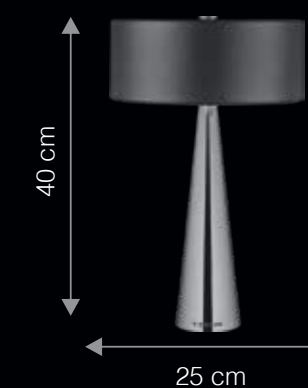

Premium Matte Chocolate Finish | Glare Free Light

TG3002

ITEM CODE	TYPE OF LAMP	DIMENSIONS (in cms)	NO. OF LAMPS	FITTING/CAP	RATED WATTAGE	TOTAL WATTAGE
TP1006	40W GLS / 5W LED	W24 x H33	1N	E14	1 x 40W / 5W	40W / 5W
TP3007	5W LED	W40 x H60	3N	E14	3 x 5W	15W
TG3002	28W Halogen	W25 x H40	3N	G9	3 x 28W	84W