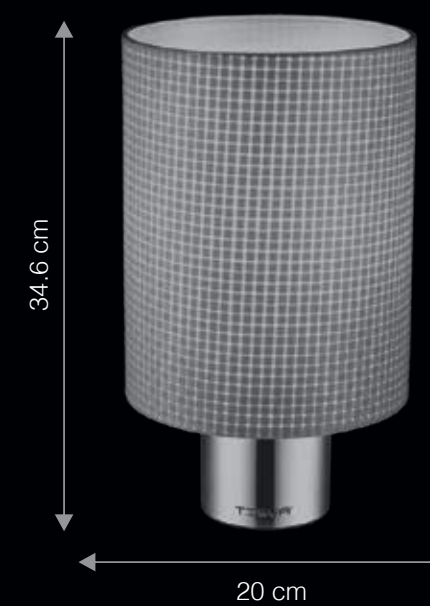

Mild Steel With | Glare Free
Cloth Shade | Light

ITEM CODE	TYPE OF LAMP	DIMENSIONS (in cms)	NO. OF LAMPS	FITTING/CAP	RATED WATTAGE	TOTAL WATTAGE
TL1401G	LED/GLS	W22 x H51	1N	E27	1 x 40 W/9W	40W/9W
TP1009	40W GLS / 5W LED	W20 x H34.6	1N	E27	1 x 40W / 5W	40W / 5W