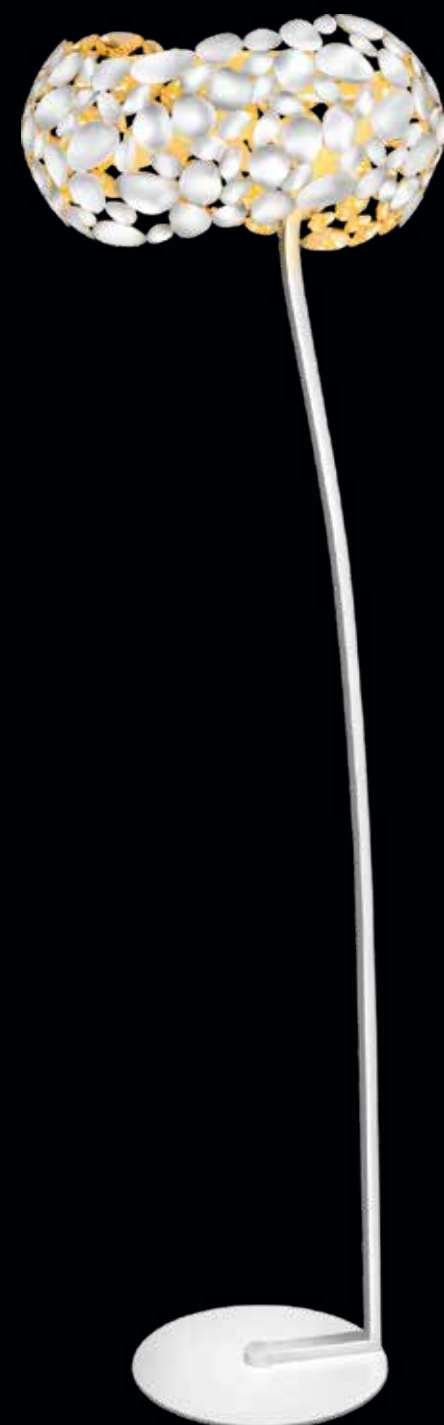

Dimmable | Contemporary | Ease of interchangeability | Accentuation
Optional* | design | of Bulbs

SCINTILLER

FP 1 0 1 2

Scintiller is pronounced as sin.teller

This beautiful piece not only provides you with the right amount of concentrated glare free light, but also manages to amplify the beauty of its surroundings, even when not in use. It features a unique Fishing Rod design composed of a metallic base, oak-wood bracket and fabric head. It provides the perfect soft and warm light for relaxed working. The same design is also available as a Table Lamp.

Controllable | In-line Foot
Angle Of Light | Switch

ITEM CODE	TYPE OF LAMP	DIMENSIONS (in cms)	NO. OF LAMPS	FITTING/CAP	RATED WATTAGE	TOTAL WATTAGE
FP26011E	GLS/LED	H176.5 x D27.5	2N	E27 / E14	1 x 60W / 1 x 9W 1 x 40W / 1 x 5W	60w/9w and 40w/5w
FP1012	60W GLS / 7W LED	W126 x H140	1N	E27	1 x 60W / 7W	60W / 7W

Seashell Shaped Metal Parts | Chrome Finish

SCINTILLER

FP1014

Scintiller is pronounced as sin.teller

This floor lamp features an elegant curved design with a metallic branch in rich woodgrain finish making it a perfect fusion of modern technology and traditional aesthetics. Its premium diffuser provides glare free lighting and uniform distribution of light apt for various utility and décor purposes.