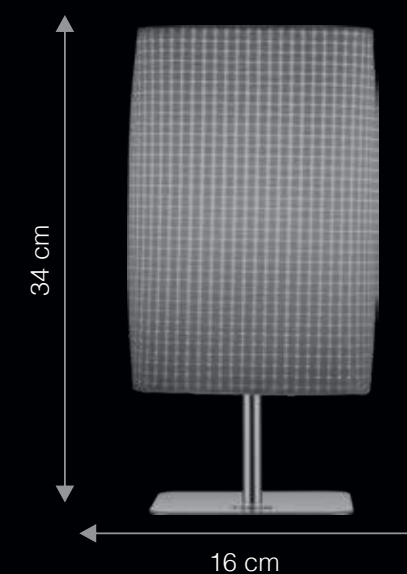

Mild Steel With Mesh Shade | Glare Free Light

ITEM CODE	TYPE OF LAMP	DIMENSIONS (in cms)	NO. OF LAMPS	FITTING/CAP	RATED WATTAGE	TOTAL WATTAGE
TL1013U	6W LED - DIMMABLE	W28 x H32	1N	In-built LED	1 x 6W	6W
TP1008	40W GLS / 5W LED	W16 x H34	1N	E27	1 x 40W / 5W	40W / 5W