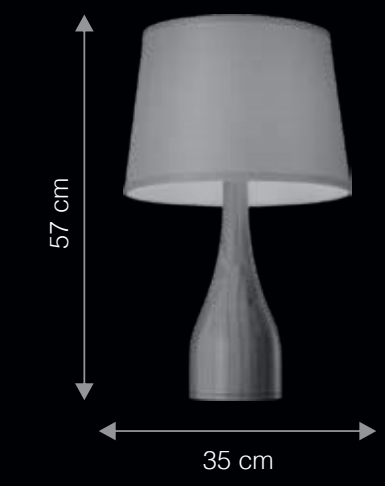

J'AIME

TP1002

J'aime is pronounced as h.ai.me

With both a practical and decorative element, this TISVA table lamp is a go-to accessory for any study, living room or bedroom.

Premium | Minimized
White Fibre | Glare