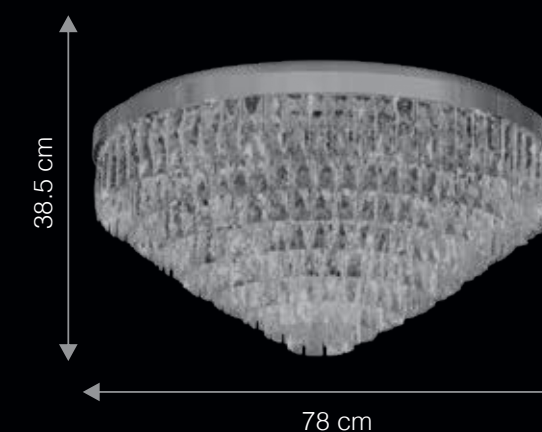

MAESTOSO

Pronounced as [ma.e'sto:zo]

Maestoso is a symphony for the eyes. Its beautiful classical design enchants all. Its dignified presence is further paired with features like dimmability and interchangeability, giving you complete control of your ambience. Come, fill your space with majestic brilliance.

Dimmable
Optional*

Harmonized
Designs

Ease of Interchangeability
of bulbs

Unique pattern
on illumination