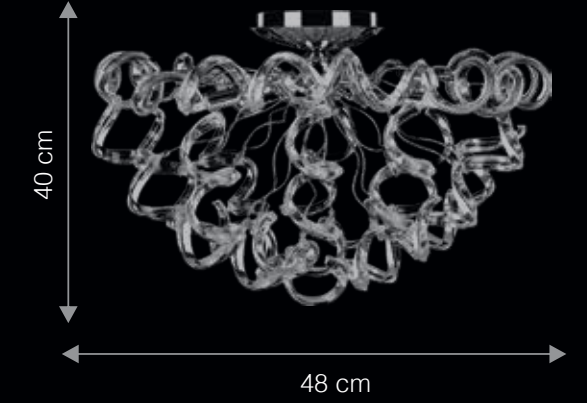

SVATIKA

Svatika is pronounced as swaa. tuh. kuh
Svatika or 'Shining Crystals', as its meaning in Sanskrit, this modern piece of lighting is draped with ornamental glass loops. The high quality glass used in the branches produces a mesmerizing prism effect of cascading colours.

Ornamental Design | Dimmable*
Patterned lighting | Harmonized Design