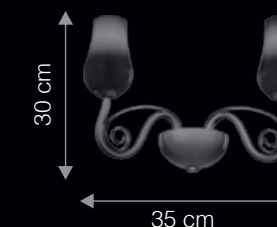

FAMILY OF LIGHT TO MATCH

VILTIS WP2013

VILTIS WP1031