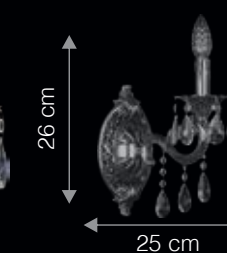

FAMILY OF LIGHT TO MATCH

WG2003

WG1006

ITEM CODE	TYPE OF LAMP	DIMENSIONS (in cms)	NO. OF LAMPS	FITTING/CAP	RATED WATTAGE	TOTAL WATTAGE
CG16002	40W GLS CANDLE/ 4W LED FILAMENT	D98 x H120	16N	E14	16 x 40W/4W	640W/64W
WG2003	40W GLS CANDLE/ 4W LED FILAMENT	W22 x H28	2N	E14	2 x 40W/4W	80W/8W
WG1006	40W GLS CANDLE/ 4W LED FILAMENT	W25 x H26	1N	E14	1 x 40W/4W	40W/4W