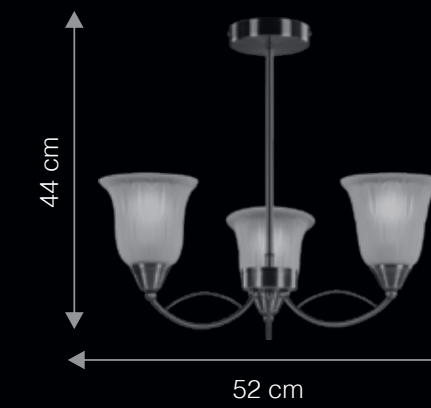

DAPHNE

Daphne is pronounced as daf.nee

Elegant design with antique brass finish. High glare reduction due to upward installation of lamps

Antique Brass Finish | Dimmable Optional*
Glare Free Lighting | Harmonized Design