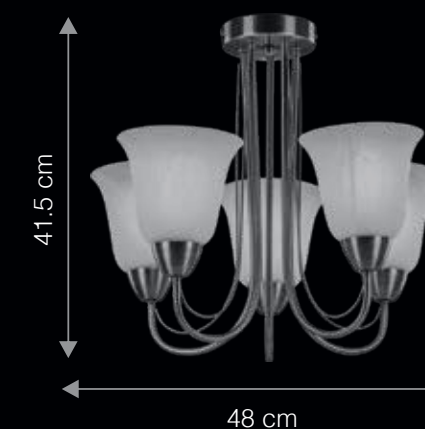

ENCHANTE

Enchante is pronounced as an.shan.tay

Elegant design with antique brass finish. High glare reduction due to upward installation

Antique Brass finish | Dimmable Optional*
Glare Free Light | Harmonized Design

FAMILY OF LIGHT TO MATCH
LA ENCHANTE WP2006

WP1011