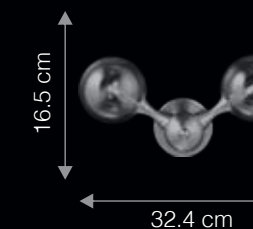

FAMILY OF LIGHT TO MATCH

WG10064

WG20064

ITEM CODE	TYPE OF LAMP	DIMENSIONS (in cms)	NO. OF LAMPS	FITTING/CAP	RATED WATTAGE	TOTAL WATTAGE
CG18011	5W LED	D90 x H125	18N	G9	18 x 5W	90W
WG10064	5W LED	W17.7 x H10	1N	G9	1 x 5W	5W
WG20064	5W LED	W32.4 x H16.5	2N	G9	2 x 5W	10W