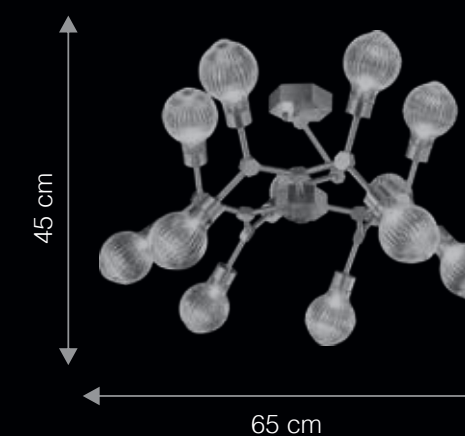

SOLESTE

Circlet is pronounced as sow-lest

The contemporary Soleste is a rare fusion bringing together an industrial look to the classical motif of a branch. Its name inspired by the celestial Monoceros constellation mimics the branching forth of a tree in classic brass. The chandelier with its matching wall lights evokes a harmonized effect, to spaces.

Patterned Illumination | Brass Finish | Adjustable Heads | Dimmable Optional*