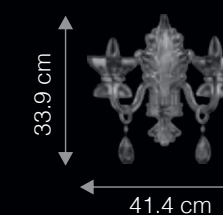

FAMILY OF LIGHT TO MATCH

WP2054

ITEM CODE	TYPE OF LAMP	DIMENSIONS (in cms)	NO. OF LAMPS	FITTING/CAP	RATED WATTAGE	TOTAL WATTAGE
CP8005	4W LED FILAMENT	D72 x H53	8N	E14	8 x 4W	32W
WP2054	4W LED FILAMENT	W41.4 x H33.9	2N	E14	2 x 4W	8W