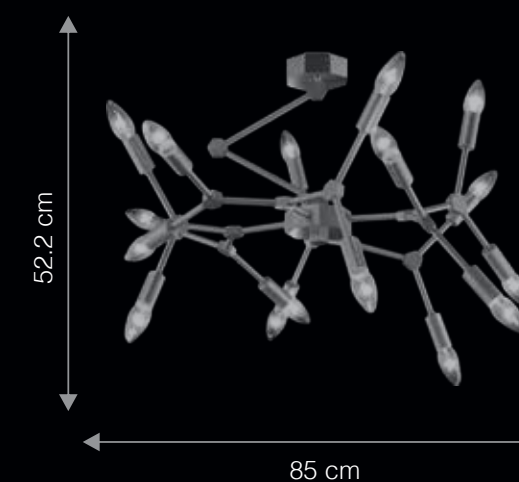

SOLESTE

Circler is pronounced as sow-lest

The contemporary Soleste is a rare fusion bringing together an industrial look to the classical motif of a branch. Its name inspired by the celestial Monoceros constellation mimics the branching forth of a tree in classic brass. The chandelier with its matching wall lights evokes a harmonized effect, to spaces.

Sculptural Design | Brass Finish | Adjustable Heads | Dimmable Optional*