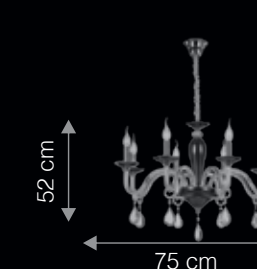

FAMILY OF LIGHT TO MATCH

CP8015

WP1054

ITEM CODE	TYPE OF LAMP	DIMENSIONS (in cms)	NO. OF LAMPS	FITTING/CAP	RATED WATTAGE	TOTAL WATTAGE
CP15015	40W GLS/ 5W LED	D100 H H62	15N	E14	15 x 40W/ 5W	600W/ 75W
CP8015	40W GLS/ 5W LED	D75 H H52	8N	E14	8 x 40W/ 5W	320W/ 40W
WP1054	40W GLS/ 5W LED	W14 H H38 H D25	1N	E14	1 x 40W/ 5W	40W/ 5W