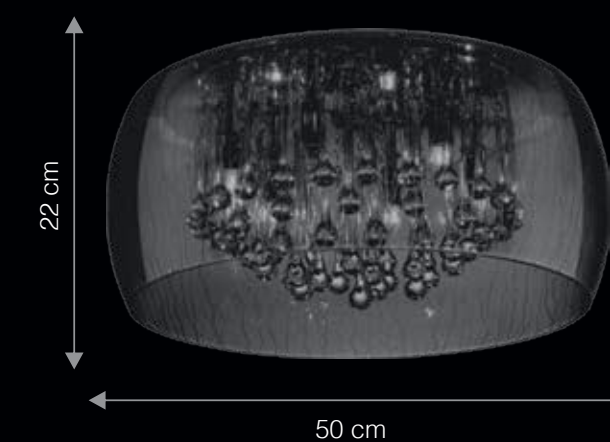

CG6004

ALLUMER

Allumer is pronounced as a.ly.me

Inspired by the classical elements the Allumer Ceiling light brings together seamlessly the energy of fire in form of the light source and the calmness of water through its intricate design. It features a drizzle raindrop effect that meticulously plays with the light to create a charming ambience. A fusion of Yin (water) and Yang (light) these luminaires are modern in design and technology, yet inspired with classical philosophy.

Mouth Blown Glass | Dimmable*
Smoke Finish | Harmonized Design

FAMILY OF LIGHT TO MATCH

CG5005

WG1021

ITEM CODE	TYPE OF LAMP	DIMENSIONS (in cms)	NO. OF LAMPS	FITTING/CAP	RATED WATTAGE	TOTAL WATTAGE
CG6004	40W Halogen/2WLED	D50 x H22	6N	G9	6 x 40W/2W	240W/12W
CG5005	40W Halogen/2WLED	D58 x H14	5N	G9	5 x 40W/2W	200W/10W
WG1021	40W Halogen/2WLED	D12 x H13	1N	G9	1 x 40W/2W	40W/2W

*40W Dimmable G9 Halogen lamps included, dimmable when used with rotary lighting dimmers.

DIMENSIONS: D - DIAMETER/ DEPTH | W - WIDTH | H - HEIGHT