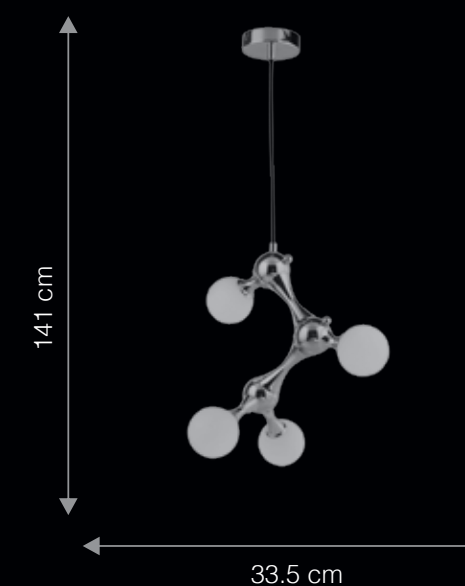

CIRCLET

Circlet is pronounced as /'sə:klɪt/

The sputnik-style pendant is inspired from celestial bodies and space explorations. Add some modern flair to your interiors with its unique design in glossy gold finish. The range features matching Chandeliers and Wall lights to add harmony to your interiors.

Abstract Design | Opal White Shade | Glossy Golden Finish | Dimmable Optional*