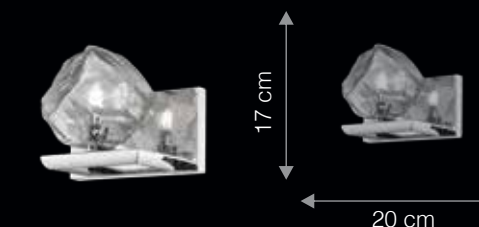

FAMILY OF LIGHT TO MATCH

SP13321

WL13322 - Smoky
WL13323 - Clear

ITEM CODE	TYPE OF LAMP	DIMENSIONS (in cms)	NO. OF LAMPS	FITTING/CAP	RATED WATTAGE	TOTAL WATTAGE
CG5332	LED / 33 W Halogen	D55 x H45	5N	G9	5 x 33W	165 W
SP13321	LED / 33 W Halogen	L17 x W14 x H143	1N	G9	1 x 33W	33 W
WL13323 / WL13322	LED / 33 W Halogen	D 19 x W 20 x H17	1N	G9	1 x 33W	33 W

Lamps not included | *An optional feature when used with dimmable LED G9 bulb and Trailing edge dimmers

DIMENSIONS: D - DIAMETER/ DEPTH | W - WIDTH | H - HEIGHT