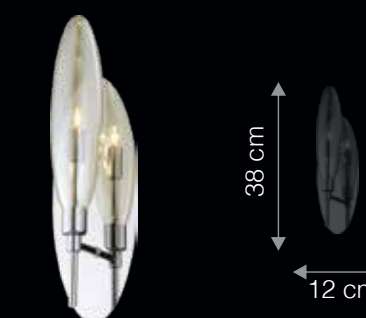

FLUME WG1010