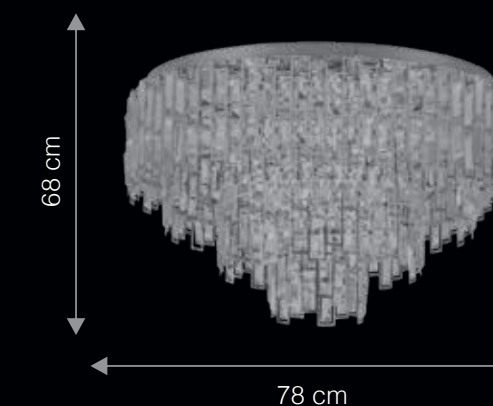

FLECHAZO

Pronounced as flec-ha-zo

This is a masterpiece crafted with such care and beauty that anyone who sees it is bound to fall in love with it. Its gorgeous design is paired with state-of-the-art LED technology that ensures long life. Bring harmony to your décor with its matching chandeliers, wall lights and pendant, and come experience love at first sight.

Dimmable
Optional*

Harmonized
Designs

Ease of interchangeability
of Bulbs

Unique Pattern
on Illumination