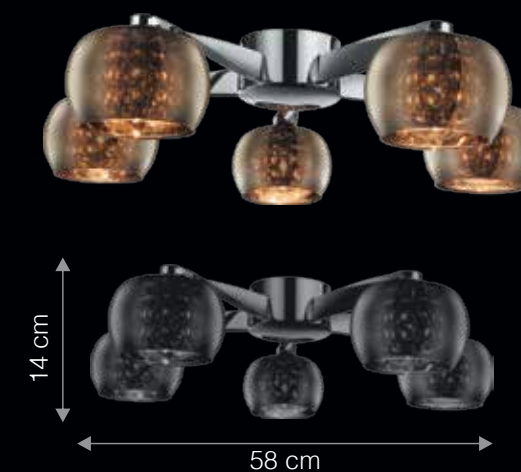

FAMILY OF LIGHT TO MATCH

CG5005