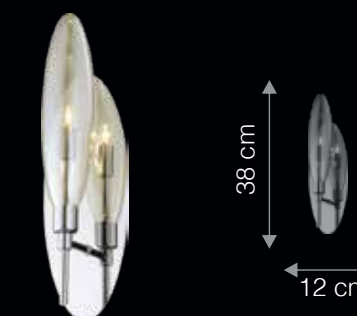

FLUME WG1010