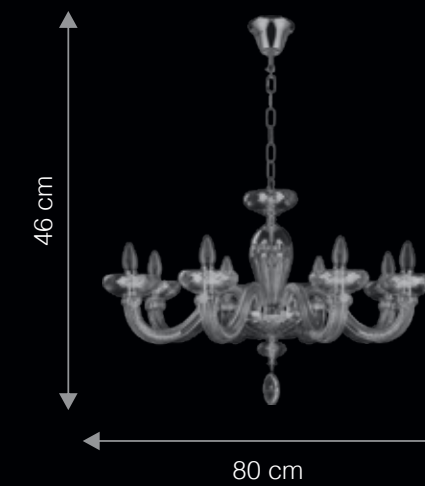

MARGORITA

Margorita is pronounced as maa.guh.ree.tuh

The Margorita collection is crafted with flawless, premium Asfour crystals. Designed to inspire awe, these lights radiate with an unparalleled regal splendour. Pieces of art in themselves, the lights decorate the room even when not lit. A perfect mix of beauty and cutting edge technology, the Margorita collection is not just magnificent to behold, but also energy efficient.

Asfour Crystal Glass | Dimmable Optional*
Golden Finish Base | Harmonized designs