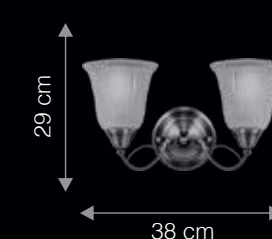

ITEM CODE	TYPE OF LAMP	DIMENSIONS (in cms)	NO. OF LAMPS	FITTING/CAP	RATED WATTAGE	TOTAL WATTAGE
CP5006	40W GLS / 5W LED	D52 H 44	5N	E27	5 H 40W / 5W	200W / 25W
WP2007	40W GLS / 5W LED	D38 H 29	2N	E27	2 H 40W / 5W	80W / 10W
WP1012	40W GLS / 5W LED	D24.2 H 28	1N	E27	1 H 40W / 5W	40W / 5W