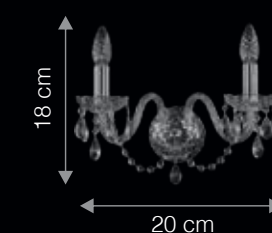

FAMILY OF LIGHT TO MATCH

WG2005

WG1008