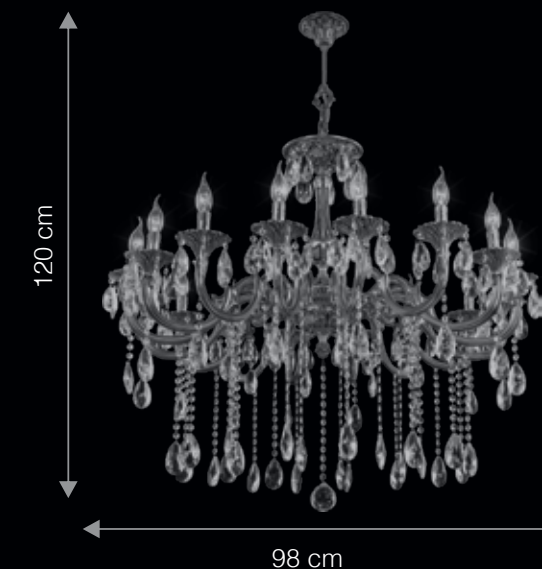

CG16002

ZENTRA

Zentra is pronounced as zen.truh

With its cast copper body and K9 crystals, the golden color Zentra designer family is truly a sight to behold. The artistic design of this awe-inspiring family stands out even when not lit. Use it with energy efficient bulbs to add oodles of aesthetic splendor to your living room, while keeping electricity costs low.

K9 Crystal | Dimmable Optional*
Golden Finish Base

FAMILY OF LIGHT TO MATCH

WG2003

WG1006

ITEM CODE	TYPE OF LAMP	DIMENSIONS (in cms)	NO. OF LAMPS	FITTING/CAP	RATED WATTAGE	TOTAL WATTAGE
CG16002	40W GLS CANDLE/ 4W LED FILAMENT	D98 x H120	16N	E14	16 x 40W/4W	640W/64W
WG2003	40W GLS CANDLE/ 4W LED FILAMENT	W22 x H28	2N	E14	2 x 40W/4W	80W/8W
WG1006	40W GLS CANDLE/ 4W LED FILAMENT	W25 x H26	1N	E14	1 x 40W/4W	40W/4W