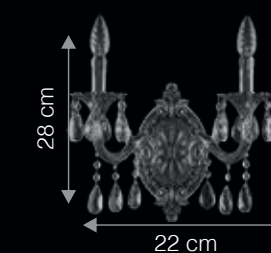

FAMILY OF LIGHT TO MATCH

WG2003

WG1006

ITEM CODE	TYPE OF LAMP	DIMENSIONS (in cms)	NO. OF LAMPS	FITTING/CAP	RATED WATTAGE	TOTAL WATTAGE
CG16002	40W GLS CANDLE/ 4W LED FILAMENT	D98 x H120	16N	E14	16 x 40W/4W	640W/64W
WG2003	40W GLS CANDLE/ 4W LED FILAMENT	W22 x H28	2N	E14	2 x 40W/4W	80W/8W
WG1006	40W GLS CANDLE/ 4W LED FILAMENT	W25 x H26	1N	E14	1 x 40W/4W	40W/4W