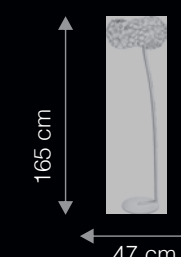

FAMILY OF LIGHT TO MATCH

WP2020

FQ3001

ITEM CODE	TYPE OF LAMP	DIMENSIONS (in cms)	NO. OF LAMPS	FITTING/CAP	RATED WATTAGE	TOTAL WATTAGE
SP3006	9W LED	D61 x H150	3N	E27	3 x 9W	27W
WP2020	40W Halogen* / 2W LED	W31 x H19	1N	G9	1 x 40W / 2W	40W / 2W
FQ3001	9W LED	W47 x H165	3N	E27	3 x 9W	27W

Lamps not included | *An optional feature when used with Dimmable LED / GLS lamps and rotary lighting dimmers.
*40W Dimmable G9 Halogen lamps included, dimmable when used with rotary lighting dimmers.

DIMENSIONS: D - DIAMETER/ DEPTH | W - WIDTH | H - HEIGHT