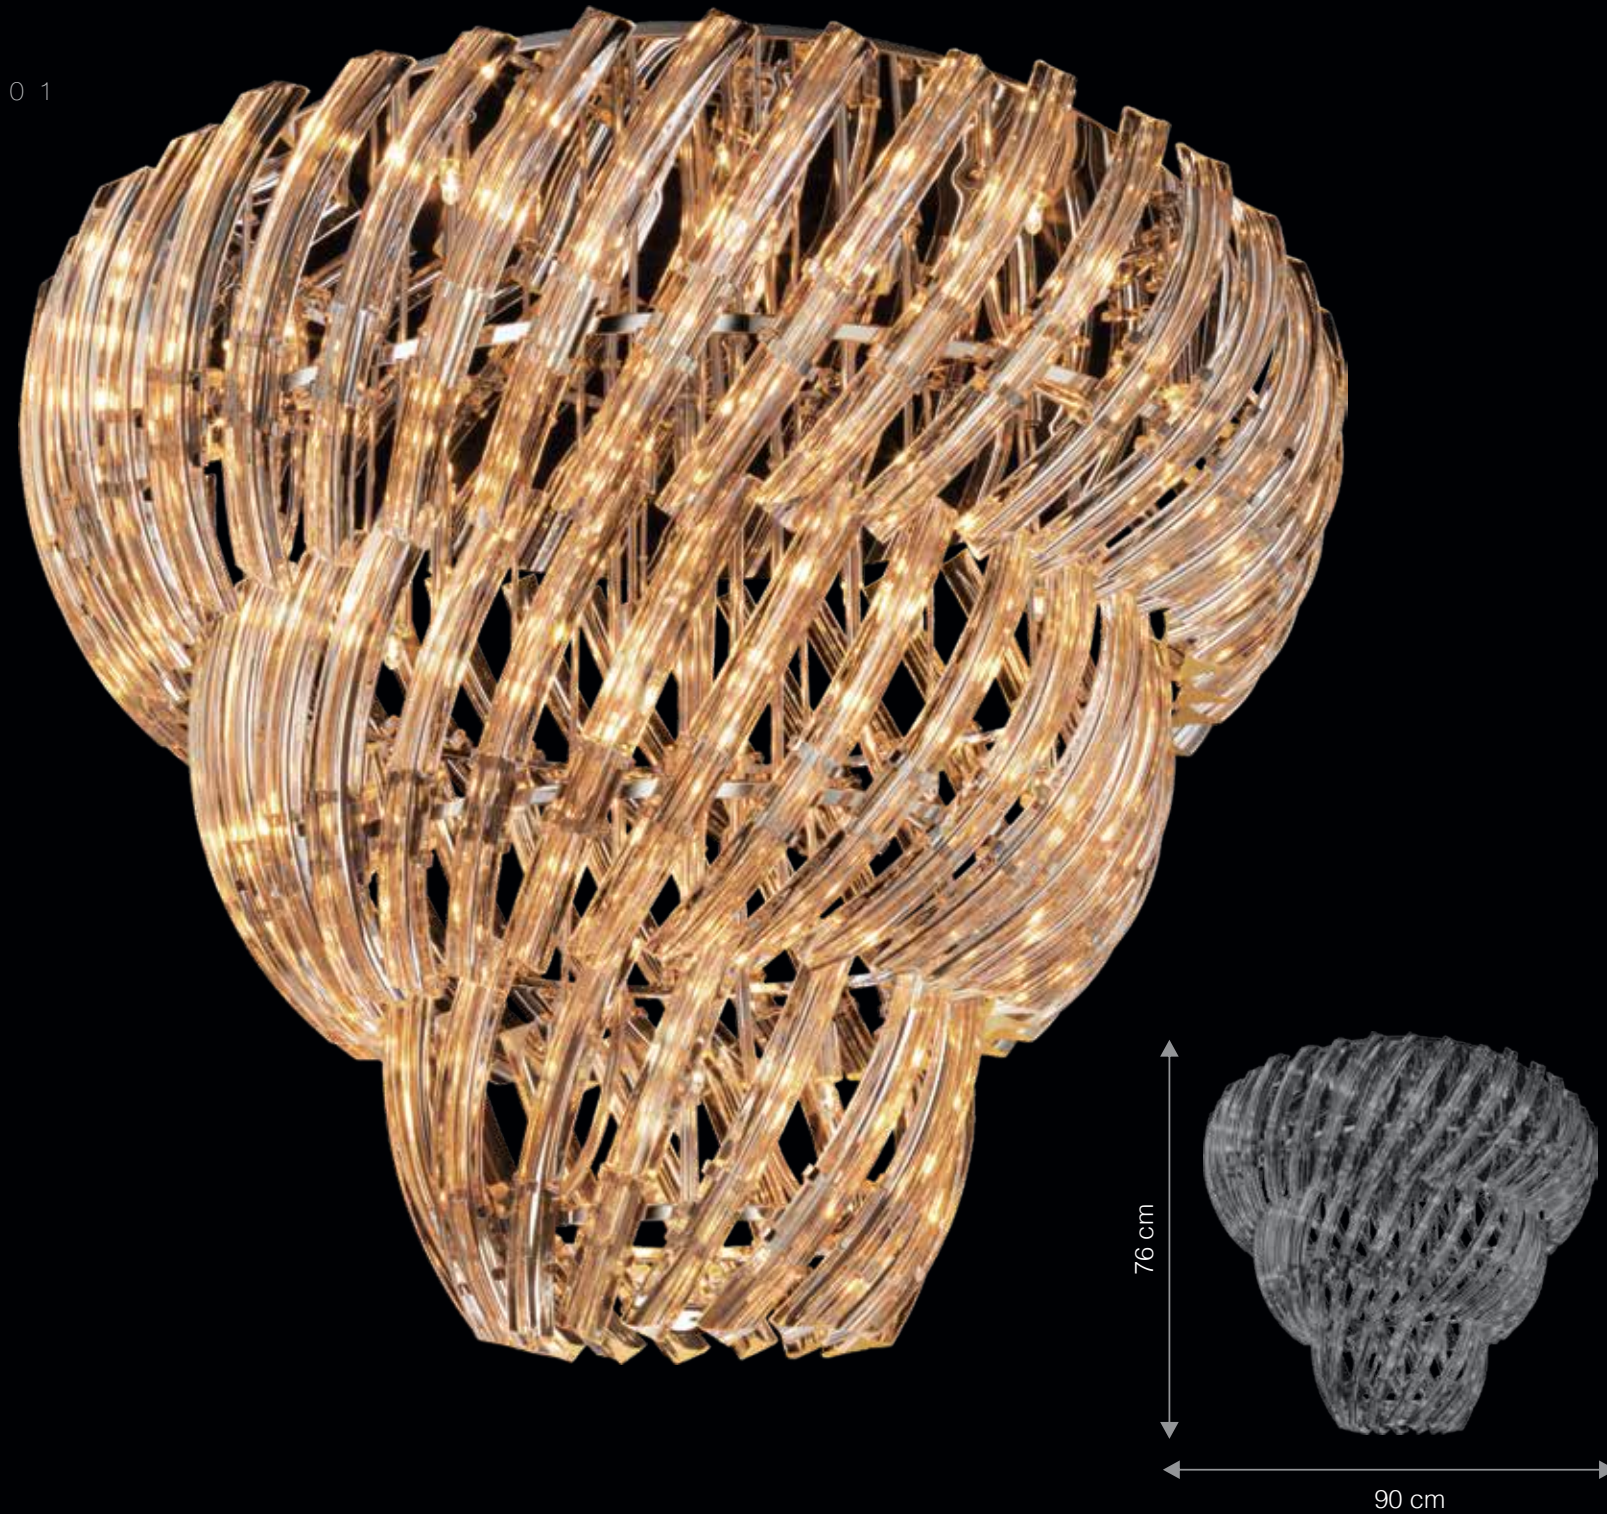

CG 24001

CALLIGO

Calligo is pronounced as ka:'lr:.go:

With its rich European legacy, this decorative TISVA chandelier featuring hand-crafted borosilicate glass branches makes a stunning statement. Nothing is quite as elegant as its uniformed glow that sparkles up brilliant evenings. This beautifully unique version features 24 lights and is equipped with dimmable technology.

Hand crafted | Patterned Illumination
Borosilicate Clear Glass | Dimmable*

CG 15001

AMOURE

Amoure is pronounced as ə'mʊə

Hand crafted borosilicate glass branches offer excellent light transmission properties. Artistic piece of lighting keeps the space decorated with uniform illumination with no browning effect of glass.

Hand crafted | Patterned Illumination
Borosilicate Clear Glass | Dimmable*

CG 9002

ITEM CODE	TYPE OF LAMP	DIMENSIONS (in cms)	NO. OF LAMPS	FITTING/CAP	RATED WATTAGE	TOTAL WATTAGE
CG24001	40W Halogen / 2W LED	D90 x H76	24N	G9	24 x 40W/2W	960W/48W
CG15001	40W Halogen / 2W LED	D47 x H64	15N	G9	15 x 40W/2W	600W/30W
CG9002	40W Halogen / 2W LED	D50 x H30	9N	G9	9 x 40W/2W	360W/18W

*40W Dimmable G9 Halogen lamps included, dimmable when used with rotary lighting dimmers.

DIMENSIONS: D - DIAMETER/ DEPTH | W - WIDTH | H - HEIGHT