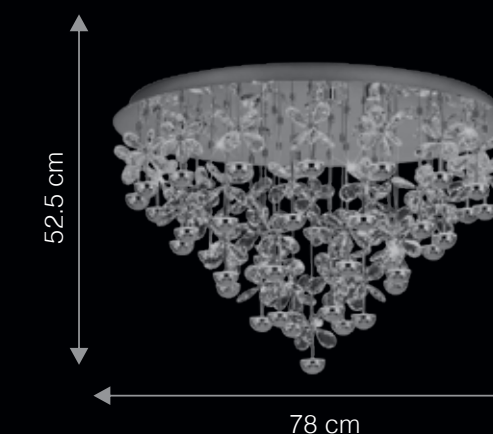

STARURI

Pronounced as /staruri/

Taking its inspiration from the bejewelled cosmos, Staruri is a star-shaped crystal luminaire that seeds exclusivity in your décor. With in-built LEDs, it is highly energy-efficient that has a long and qualitative life. Its family of lights can truly redefine your ambience.

Energy Efficient | Contemporary design | Harmonized Design | Unique Pattern on Illumination