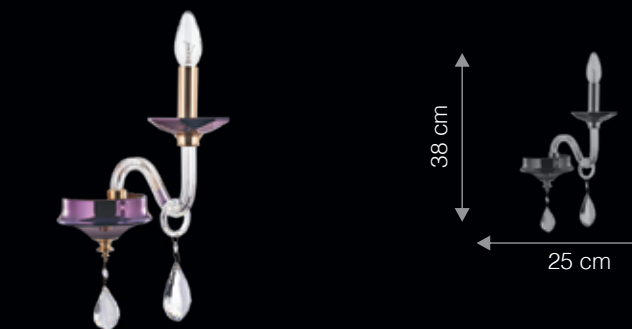

FAMILY OF LIGHT TO MATCH

CP8015

WP1054

ITEM CODE	TYPE OF LAMP	DIMENSIONS (in cms)	NO. OF LAMPS	FITTING/CAP	RATED WATTAGE	TOTAL WATTAGE
CP15015	40W GLS/ 5W LED	D100 H H62	15N	E14	15 x 40W/ 5W	600W/ 75W
CP8015	40W GLS/ 5W LED	D75 H H52	8N	E14	8 x 40W/ 5W	320W/ 40W
WP1054	40W GLS/ 5W LED	W14 H H38 H D25	1N	E14	1 x 40W/ 5W	40W/ 5W