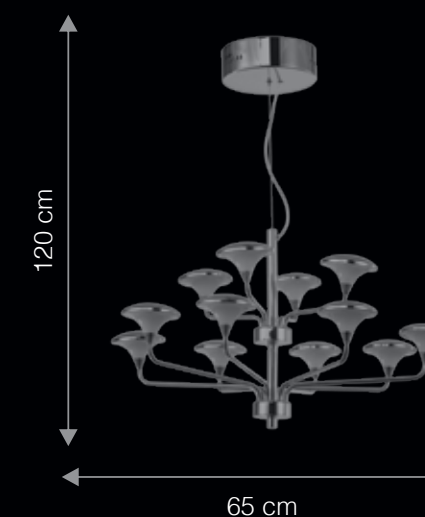

CL12001

ALBERO

Albero is pronounced as al.be.ro

Swanky combination of PMMA diffuser infuses a captivating mood within the room. Perfect pairing of elegance and cutting edge technology.

Built-In LED | Low Maintenance
Chrome Finish | Dimmable*

FAMILY OF LIGHT TO MATCH

CL6001

ITEM CODE	TYPE OF LAMP	DIMENSIONS (in cms)	NO. OF LAMPS	FITTING/CAP	RATED WATTAGE	TOTAL WATTAGE
CL12001	3W LED	D65 x H120	12N	BUILT-IN	12 x 3W	36W
CL6001	3W LED	D48 x H120	6N	BUILT-IN	6 x 3W	18W

*Dimmable LED driver included, use with suitable lighting rotary dimmer for dimming.

DIMENSIONS: D - DIAMETER/ DEPTH | W - WIDTH | H - HEIGHT