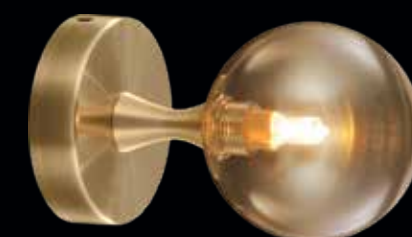

FAMILY OF LIGHT TO MATCH

WG10064

WG20064

ITEM CODE	TYPE OF LAMP	DIMENSIONS (in cms)	NO. OF LAMPS	FITTING/CAP	RATED WATTAGE	TOTAL WATTAGE
CG18011	5W LED	D90 x H125	18N	G9	18 x 5W	90W
WG10064	5W LED	W17.7 x H10	1N	G9	1 x 5W	5W
WG20064	5W LED	W32.4 x H16.5	2N	G9	2 x 5W	10W