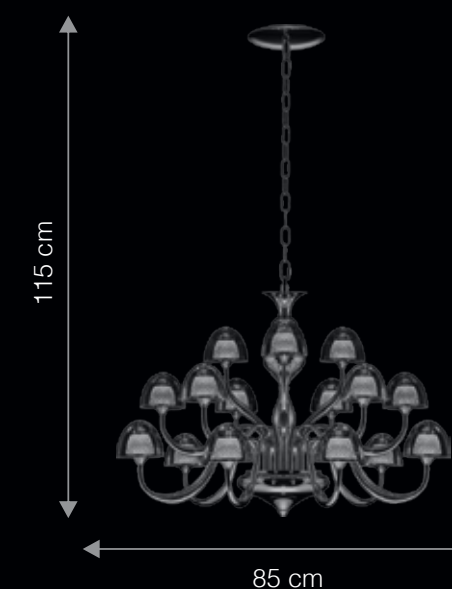

CALLIGO

Calligo is pronounced as ka:'li:.go:

Inspired from natural patterns, this TISVA chandelier is a decorative piece in its own right, bound to capture the attention of anyone who walks in. Simplistic and modern, its artistic design is complemented by technology featuring dimming controls.

Clear PMMA Diffuser
Chrome Finish Base

Built-in LED
Harmonized Design

Dimmable*