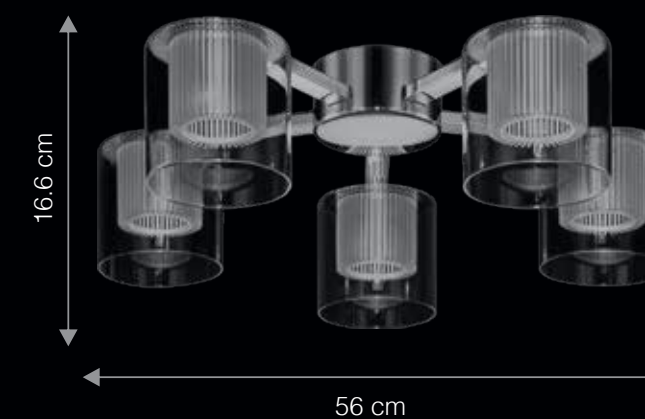

CALLIGO

Calligo is pronounced as ka:'li:.go:

Inspired from natural patterns, this TISVA chandelier is a decorative piece in its own right, bound to capture the attention of anyone who walks in. Simplistic and modern, its artistic design is complemented by technology featuring dimming controls.

Patterned Illumination | Harmonized Design | Dimmable*
Chorme Finish Base