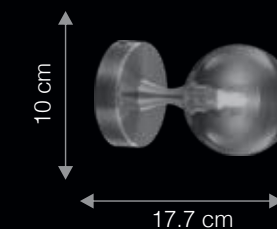

FAMILY OF LIGHT TO MATCH

WG10064

WG20064

ITEM CODE	TYPE OF LAMP	DIMENSIONS (in cms)	NO. OF LAMPS	FITTING/CAP	RATED WATTAGE	TOTAL WATTAGE
CG18011	5W LED	D90 x H125	18N	G9	18 x 5W	90W
WG10064	5W LED	W17.7 x H10	1N	G9	1 x 5W	5W
WG20064	5W LED	W32.4 x H16.5	2N	G9	2 x 5W	10W