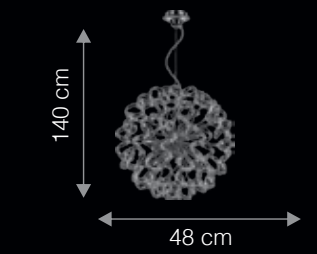

FAMILY OF LIGHT TO MATCH

SG6001