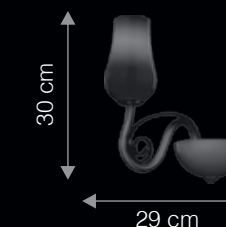

FAMILY OF LIGHT TO MATCH

VILTIS WP2013

VILTIS WP1031