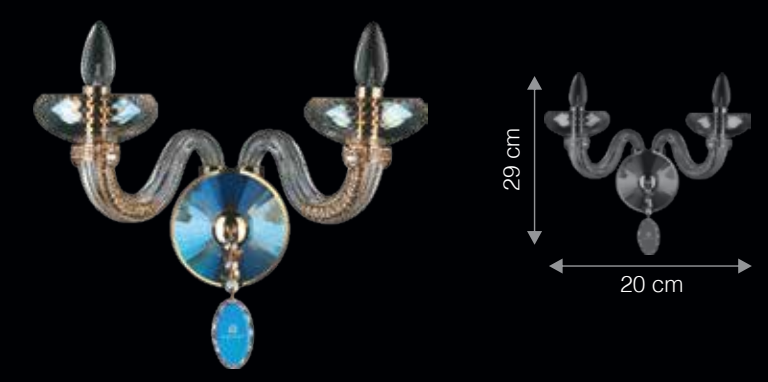

FAMILY OF LIGHT TO MATCH

WP2058