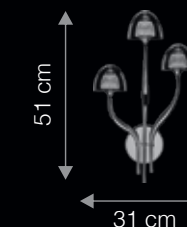

FAMILY OF LIGHT TO MATCH VILTIS WL3001