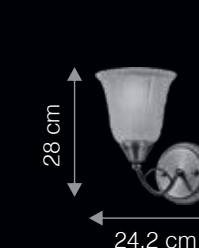

ITEM CODE	TYPE OF LAMP	DIMENSIONS (in cms)	NO. OF LAMPS	FITTING/CAP	RATED WATTAGE	TOTAL WATTAGE
CP5006	40W GLS / 5W LED	D52 H 44	5N	E27	5 H 40W / 5W	200W / 25W
WP2007	40W GLS / 5W LED	D38 H 29	2N	E27	2 H 40W / 5W	80W / 10W
WP1012	40W GLS / 5W LED	D24.2 H 28	1N	E27	1 H 40W / 5W	40W / 5W