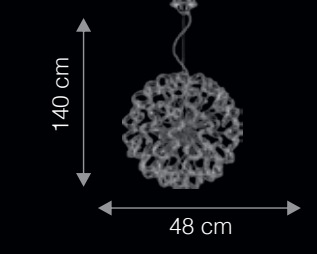

FAMILY OF LIGHT TO MATCH

SG6001