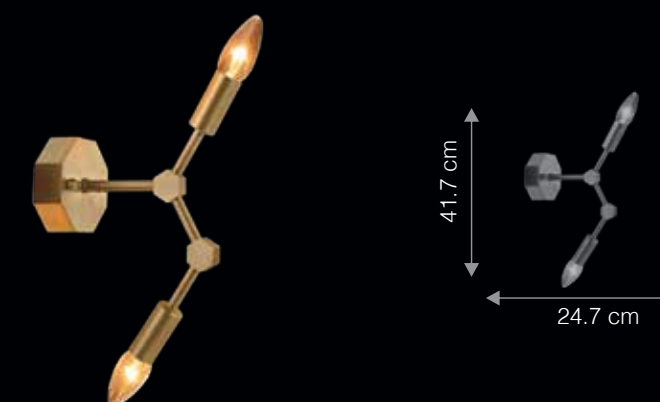

FAMILY OF LIGHT TO MATCH

WP2051 Brass
WL29924 Red Copper

ITEM CODE	TYPE OF LAMP	DIMENSIONS (in cms)	NO. OF LAMPS	FITTING/CAP	RATED WATTAGE	TOTAL WATTAGE
CP16013 / CP1660	40W GLS/ 5W LED	D85 x H52.2	16N	E14	16 x 40W/ 5W	640W/ 80W
WP2051 / WL29924	40W GLS/ 5W LED	W24.7 x H41.7	2N	E14	2 x 40W/ 5W	80W/ 10W