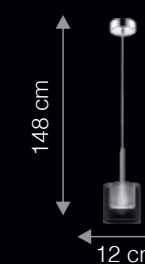

FAMILY OF LIGHT TO MATCH JUBILO SG1001