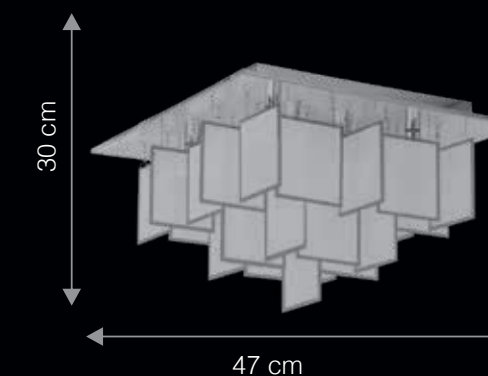

ALMACIA

Pronounced as /al-ma-tia/

Indulge your senses in an ambience crafted by textured light. The Almacía seeds exclusivity to your décor through satin glass design, low-glare illumination and brilliant abstract patterns. It comes with a dimmability option so that you can modulate light intensity as per comfort.

Dimmable
Optional*

Harmonized
Designs

Ease of interchangeability
of Bulbs

Unique Pattern
on Illumination