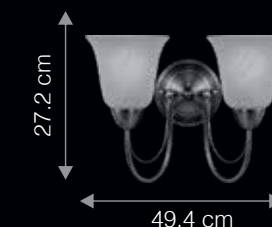

FAMILY OF LIGHT TO MATCH  
LA ENCHANTE WP2006

WP1011

ITEM CODE	TYPE OF LAMP	DIMENSIONS (in cms)	NO. OF LAMPS	FITTING/CAP	RATED WATTAGE	TOTAL WATTAGE
CP5005	40W GLS / 5W LED	D48 H H41.5	5N	E27	5 x 40W / 5W	200W / 25W
WP2006	40W GLS / 5W LED	W49.4 H H27.2	2N	E27	2 x 40W / 5W	80W / 10W
WP1011	40W GLS / 5W LED	W15 H H27	1N	E27	1 x 40W / 5W	40W / 5W