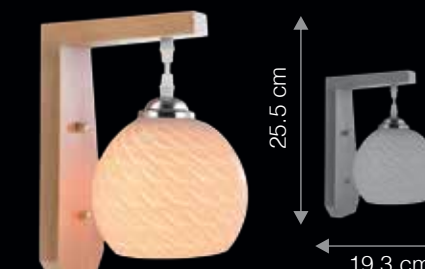

FAMILY OF LIGHT TO MATCH

SP10106

FLORENCE WP1061

ITEM CODE	TYPE OF LAMP	DIMENSIONS (in cms)	NO. OF LAMPS	FITTING/CAP	RATED WATTAGE	TOTAL WATTAGE
CP4002	60W GLS	D49 x H 14	4N	E27	4 x 60W	240W
SP10106	60W GLS	W25 x H 150	1N	E27	1 x 60W	60W
WP1061	60W GLS	D19.3 x H 25.5	1N	E27	1 x 60W	60W