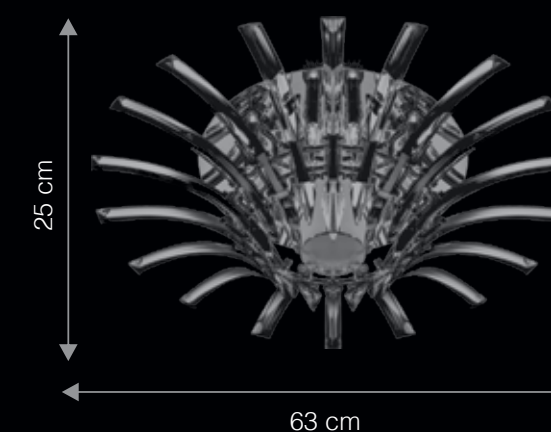

CG6001

CALLIGO

Calligo is pronounced as ka:'li:.go:

This beautiful piece of art is nothing less than a dramatic focal point for your ceiling around which all other interior décor revolves. The superior glass quality in its ornamental branches produces a fascinating prism effect that is both brilliant and mesmerizing.

Patterned Illumination | Dimmable
Handcrafted Glass | Harmonized Design

FAMILY OF LIGHT TO MATCH

VILTIS WG2001

ITEM CODE	TYPE OF LAMP	DIMENSIONS (in cms)	NO. OF LAMPS	FITTING/CAP	RATED WATTAGE	TOTAL WATTAGE
CG6001	40W Halogen/2W LED	D63 x H25	6N	G9	6 x 40W/2W	240W/12W
WG2001	40W Halogen/2W LED	W28 x H28	2N	G9	2 x 40W/2W	80W/4W