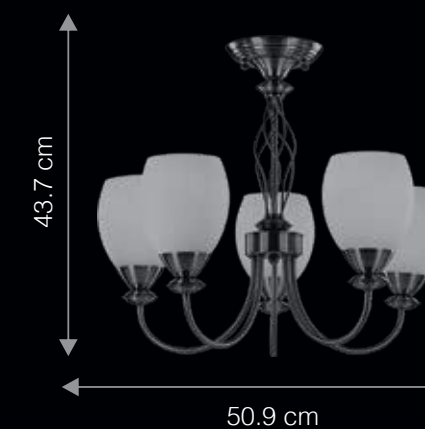

VISCARIA

Viscaria is pronounced as vee.karia

Elegant design with antique brass finish. High glare reduction due to upward installation

Antique Brass finish | Dimmable Optional*
Glare Free Light | Harmonized Design