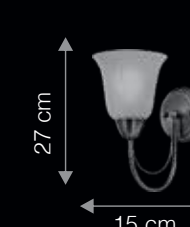

FAMILY OF LIGHT TO MATCH  
LA ENCHANTE WP2006

WP1011

ITEM CODE	TYPE OF LAMP	DIMENSIONS (in cms)	NO. OF LAMPS	FITTING/CAP	RATED WATTAGE	TOTAL WATTAGE
CP5005	40W GLS / 5W LED	D48 H H41.5	5N	E27	5 x 40W / 5W	200W / 25W
WP2006	40W GLS / 5W LED	W49.4 H H27.2	2N	E27	2 x 40W / 5W	80W / 10W
WP1011	40W GLS / 5W LED	W15 H H27	1N	E27	1 x 40W / 5W	40W / 5W