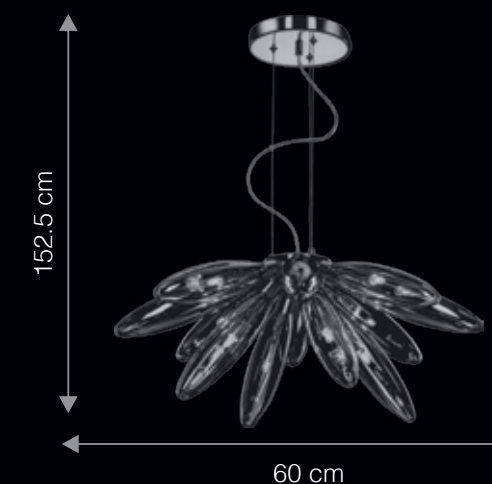

CALLIGO

Calligo is pronounced as ka:'li:.go:

Inspired from natural patterns, this TISVA chandelier is a decorative piece in its own right, bound to capture the attention of anyone who walks in. Simplistic and modern, its artistic design is complemented by technology featuring dimming controls.

Mouth Blown Glass
Cognac Electro-Plating

Dimmable*
Harmonized Design