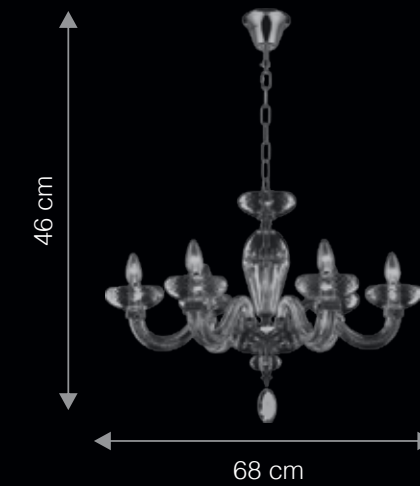

MARGORITA

Margorita is pronounced as maa.guh.ree.tuh

The Margorita collection is crafted with flawless, premium Asfour crystals. Designed to inspire awe, these lights radiate with an unparalleled regal splendour. Pieces of art in themselves, the lights decorate the room even when not lit. A perfect mix of beauty and cutting edge technology, the Margorita collection is not just magnificent to behold, but also energy efficient.

Asfour Crystal Glass | Dimmable Optional*
Golden Finish Base | Harmonized Design