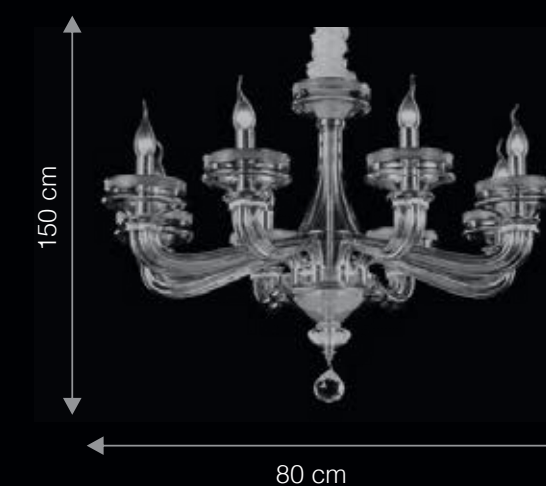

TEANA

Teana is pronounced as te.a.nna

The designer Teana chandelier by TISVA is truly a design marvel. With its characteristic hand-crafted glass, bluish-tinted finish and glass dishes holding the lamps, this designer luminaire will soon become the centerpiece in your home. Available with matching wall lights, this chandelier will add a quaint vintage feel to your home interiors. Use it with energy-efficient lamps to keep electricity costs low.

Hand Crafted | Dimmable Optional*
Crystal Glass | Harmonized designs