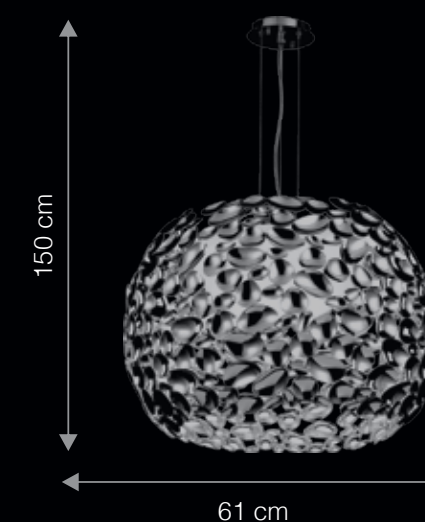

ANARGHA

Anargha is pronounced as aw.n.oh.g.ah

Rich chrome plated seashell shaped metal parts crafted together to form an exquisite nest shape. PMMA diffuser creates a fascinating diffused lighting effect.

Seashell Shaped Design
Chrome Finish

Dimmable Optional*
Harmonized Design