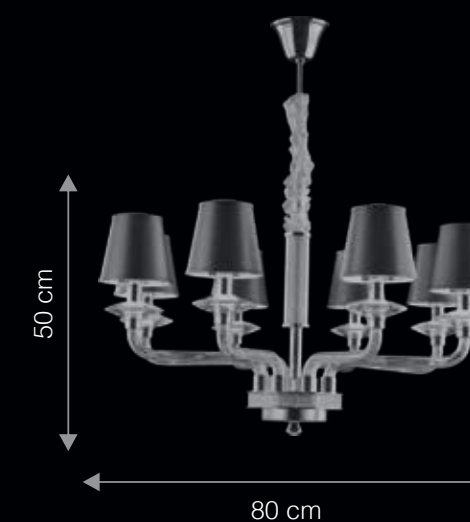

VEREMA

Verema is pronounced as Ve-rem-a

The classic chandelier with its luxurious leather lampshade and rich clear glass evokes a captivating scene. Its central crystal framework adds a touch of glamour to the chandelier. The Chandelier uniquely features two sets of shades one in White and the other in Champagne to match your interiors. The chandelier with its matching wall lights evokes a harmonized effect, to spaces.

Leather Finish | Golden | Set of | Dimmable
Shades | Frame | Canopies | Optional*