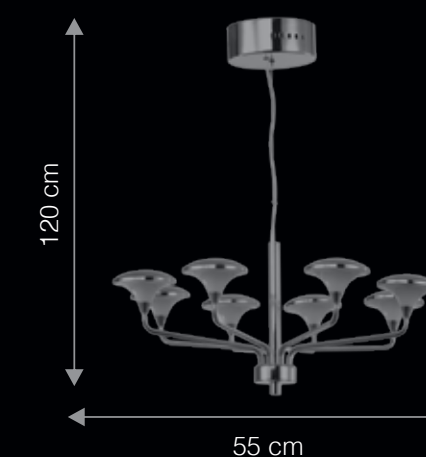

CL8002

ALBERO

Albero is pronounced as al.be.ro

Swanky combination of PMMA diffuser infuses a captivating mood within the room. Perfect pairing of elegance and cutting edge technology.

Built-In LED | Low Maintenance
Chrome Finish | Dimmable*

FAMILY OF LIGHT TO MATCH

CL6001

ITEM CODE	TYPE OF LAMP	DIMENSIONS (in cms)	NO. OF LAMPS	FITTING/CAP	RATED WATTAGE	TOTAL WATTAGE
CL8002	3W LED	D55 x H120	8N	BUILT-IN	8 x 3W	24W
CL6001	3W LED	D48 x H120	6N	BUILT-IN	6 x 3W	18W

*Dimmable LED driver included, use with suitable lighting rotary dimmer for dimming.

DIMENSIONS: D - DIAMETER/ DEPTH | W - WIDTH | H - HEIGHT