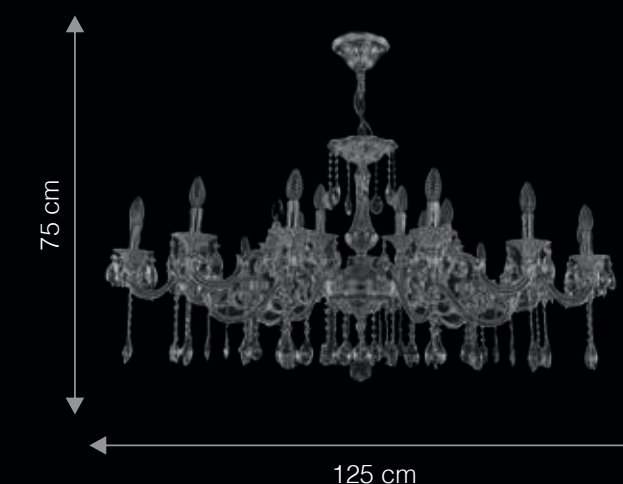

FAVONIOUS

Favonious is pronounced as fuh.voh.nee.uhs

Delightful to behold, the Favonious K9 crystal wall lamp is a lavish statement piece with its elaborate design. The wall light with its flawless crystals radiates beauty not only when lit, but also is an indulgent piece of décor in itself.

K9 Crystal | Dimmable Optional*
Golden Finish Base | Harmonized Design