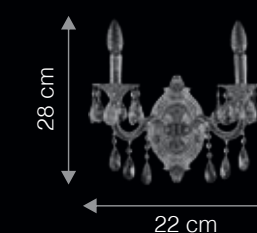

FAMILY OF LIGHT TO MATCH

WG 2004