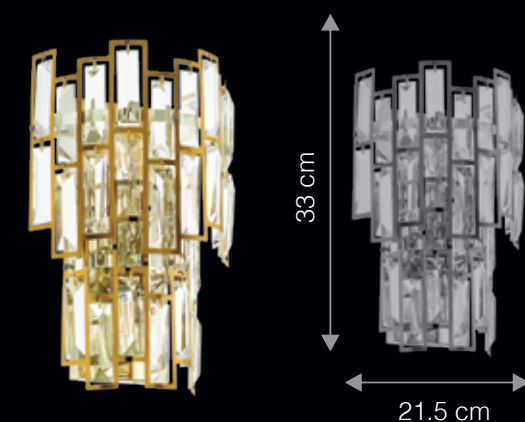

### FAMILY OF LIGHT TO MATCH

WP32525E

SP10251E

ITEM CODE	TYPE OF LAMP	DIMENSIONS (in cms)	NO. OF LAMP	FITTING/CAP	RATED WATTAGE	TOTAL WATTAGE
CP10251E	GLS/LED	D78 x H68	10N	E14	10 x 25W / 10 x 5W	250W/50W
WP32525E	GLS/LED	W33 x L21.5	3N	E14	3 x 25W / 3 x 5W	75W / 15W
SP10251E	GLS/LED	D78 x H159	10N	E14	10 x 25W / 10 x 5W	250W/50W