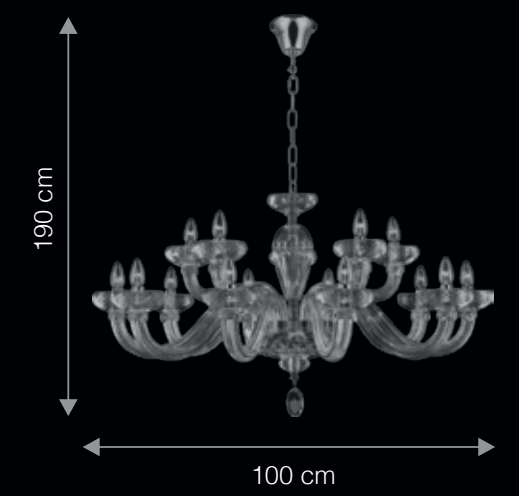

MARGORITA

Margorita is pronounced as maa.guh.ree.tuh

The Margorita collection is crafted with flawless, premium Asfour crystals. Designed to inspire awe, these lights radiate with an unparalleled regal splendour. Pieces of art in themselves, the lights decorate the room even when not lit. A perfect mix of beauty and cutting edge technology, the Margorita collection is not just magnificent to behold, but also energy efficient.

Asfour Crystal Glass | Dimmable Optional*
Golden Finish Base | Harmonized designs