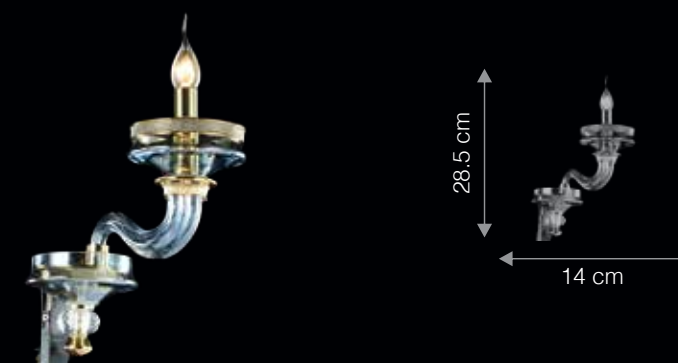

FAMILY OF LIGHT TO MATCH

WG1013

ITEM CODE	TYPE OF LAMP	DIMENSIONS (in cms)	NO. OF LAMPS	FITTING/CAP	RATED WATTAGE	TOTAL WATTAGE
CG8004	40W GLS CANDLE/ 5W LED FILAMENT	D80 H 150	8N	E14	8 x 40W/5W	320W/40W
WG1013	40W GLS CANDLE/ 5W LED FILAMENT	W14 H 28.5	1N	E14	1 x 40W/5W	40W/5W