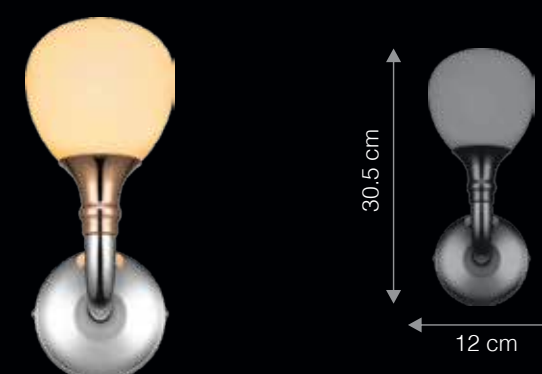

FAMILY OF LIGHT TO MATCH

WG1011

ITEM CODE	TYPE OF LAMP	DIMENSIONS (in cms)	NO. OF LAMP	FITTING/CAP	RATED WATTAGE	TOTAL WATTAGE
CG8002	40W GLS/5W LED	D79 x H120	8N	E14	8 x 40W/5W	320W/40W
WG1011	40W GLS/5W LED	W12 x H30.5	1N	E14	1 x 40W/5W	40W/5W