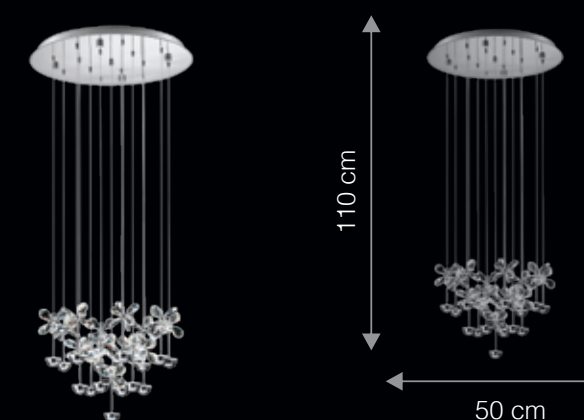

FAMILY OF LIGHT TO MATCH

SL 1 5 0 3 1 E

ITEM CODE	TYPE OF LAMP	DIMENSIONS (in cms)	NO. OF LAMP	FITTING/CAP	RATED WATTAGE	TOTAL WATTAGE
CL43221E	LED	D78 x H52.5	43N	In-built	43 x 1.8W	77.5W
SL15031E	LED	D50 x H110	15N	In-built	15 x 2.5W	37.5W