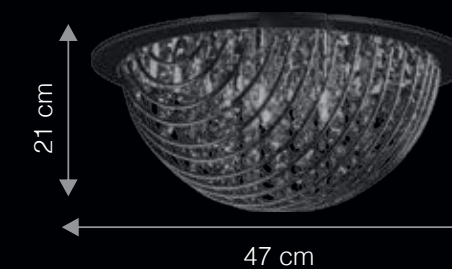

CG5003 COPPER