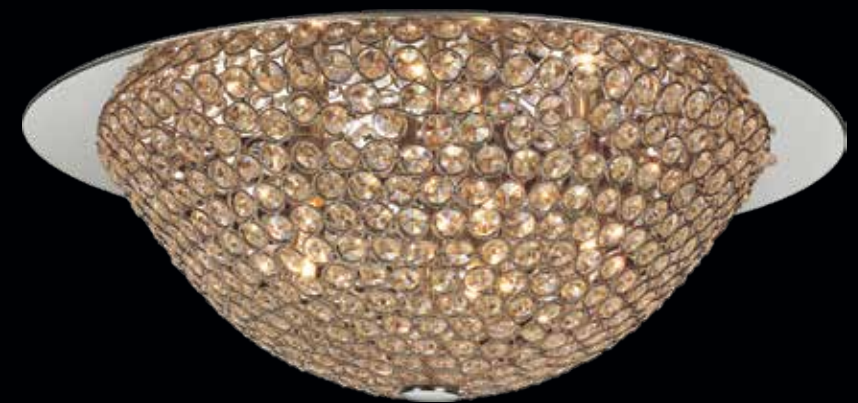

CG5004 SILVER