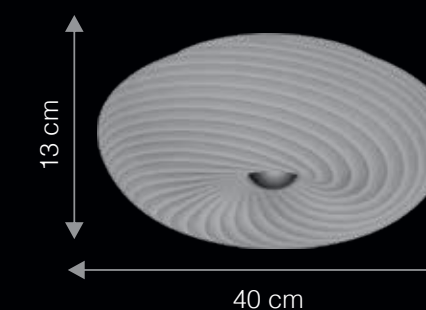

Fish Scale Pattern | Dimmable Optional\*  
Glare Free light | Harmonized Design