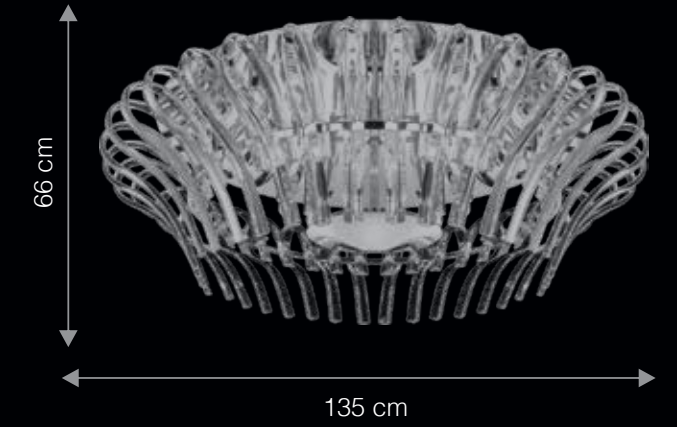

TIELLA

Tiella is pronounced as tee.la

With gorgeous candy cane shaped borosilicate glass arms that create a dazzling effect when the luminaire is switched on, the Tiella designer chandelier by TISVA bears a uniquely vintage look and feel. Switch it on to enjoy the ornate radiance and adjust the level of light with a rotary dimmer to suit your mood.

- Patterned Illumination | Dimmable*
- Chrome Finish Base | Harmonized Design