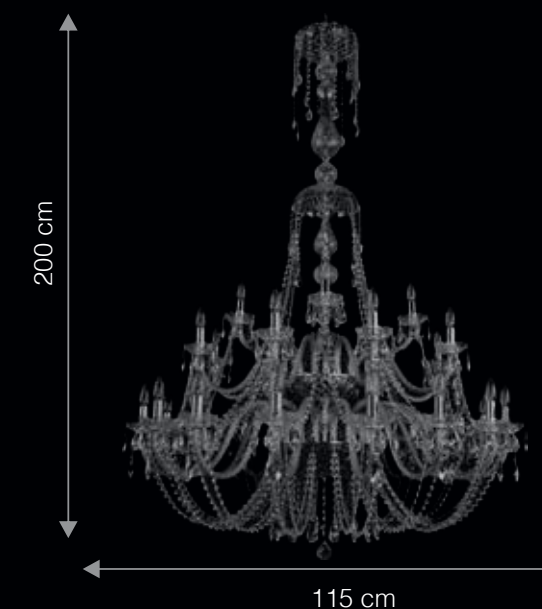

LUCIO

Lucio is pronounced as lu:.tjo

Gorgeous Wall lamp featuring exquisite K9 crystals the Lucio with its classic design will light up your interiors with delight and grace. Its cut and polished high quality crystals promises to sparkle up its surroundings.

K9 Crystal | Dimmable Optional*
Golden Finish Base | Harmonized Design