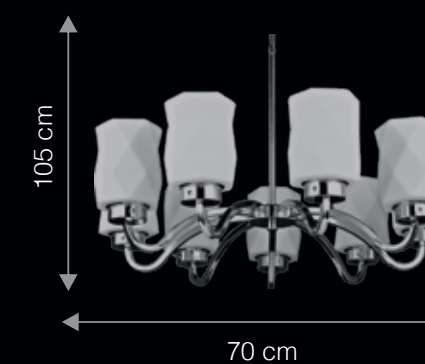

CROSTINI

Crostini is pronounced as kraw.stee.nee

Sleek modern design with rich quality blown glass. Glare free lighting soothing for eyes

Sleek Modern Design | Dimmable Optional*
Glare Free Light | Harmonized Design