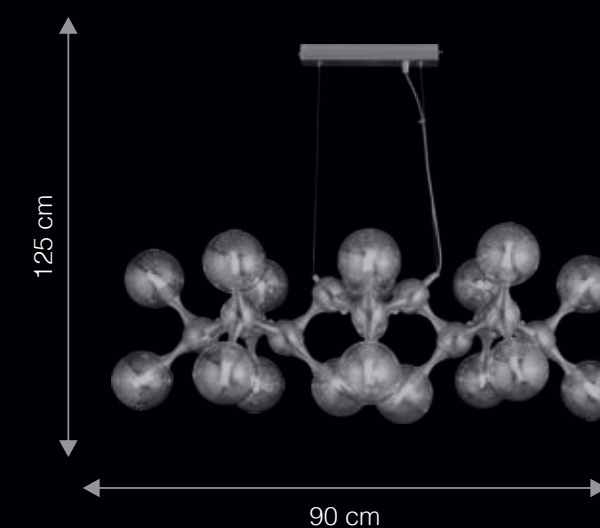

CIRCLET

Circlet is pronounced as /'sə:klɪt/

The Chandelier inspired by the circular form of celestial bodies is a stunning piece of décor. Adorned with a Satin Gold finish and paired with Clear Cognac Plated Glass, the Circlet is sophistication personified. The range features matching wall lights and Pendants to add harmony to your interiors.

Cognac Plated Glass | Satin Gold | Harmonized Design | Dimmable Optional*