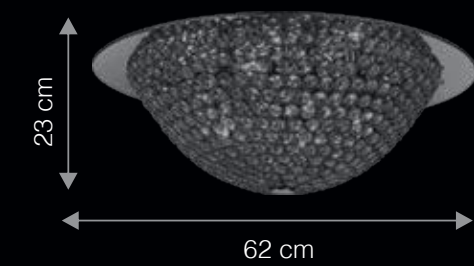

CALMA

Calma is pronounced as kal.mə/

A glistening crystal chandelier, the Calma with its gleaming circles and sparkling prisms creates a unique dazzling pattern bringing timeless elegance to your décor setting. Composed in mild steel and clear crystals the Calma is an exquisite beauty that adds grace and enchantment to your interiors. Functionally it is equipped to handle energy saving light bulbs, helping you go green with style. A beauty to behold even when non-lit, re-imagine your décor with this piece of lighting architecture.

Patterned Illumination | Dimmable*
Clear Crystal Glass