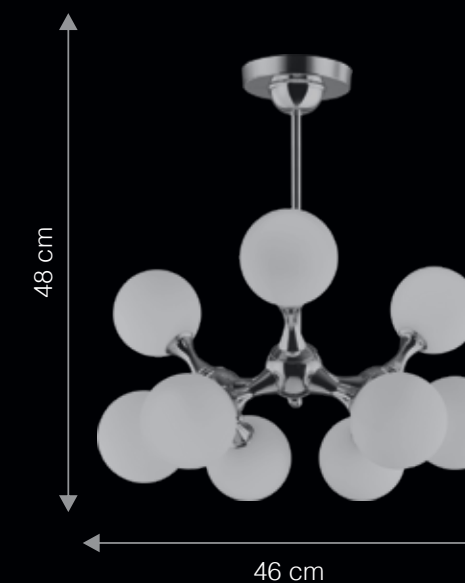

CIRCLER

Circler is pronounced as /'sə:klɪr/

The Chandelier inspired by the circular form of celestial bodies is a stunning piece of décor. Adorned with a Glossy Gold finish and paired with Opal glass, the Circler is sophistication personified. The range features matching wall lights and Pendants to add harmony to your interiors.

Abstract Design | Opal White Shade | Glossy Golden Finish | Dimmable Optional*