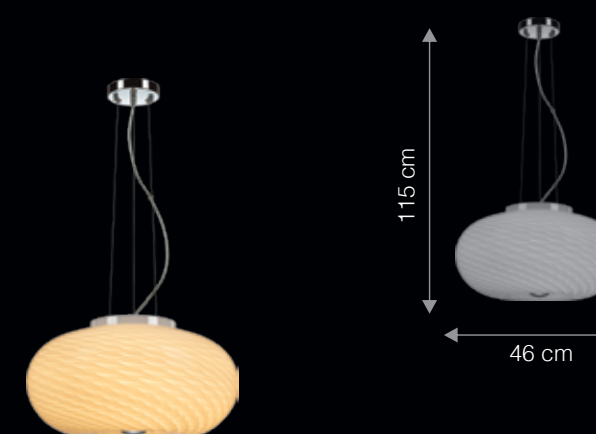

FAMILY OF LIGHT TO MATCH

SP1033

ITEM CODE	TYPE OF LAMP	DIMENSIONS (in cms)	NO. OF LAMPS	FITTING/CAP	RATED WATTAGE	TOTAL WATTAGE
CP3018	40W GLS / 5W LED	D40 x H13	3N	E27	3 x 40W / 5W	120W / 15W
SP1033	40W GLS / 5W LED	D46 x H115	3N	E27	3 x 40W / 5W	120W / 15W