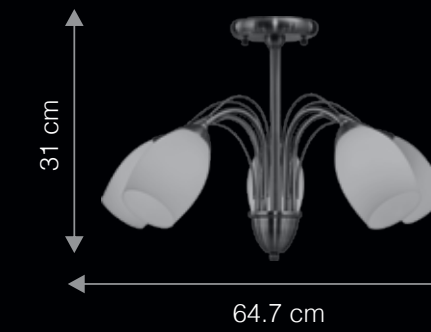

CP5001

TULIPE

Tulip is pronounced as tulip

Elegant design with antique brass finish. Superior quality glass diffuser to minimize glare

Antique Brass finish | Dimmable Optional*
Glare Free Light | Harmonized Design

FAMILY OF LIGHT TO MATCH

LE TULIPE WP2001

WP1005

ITEM CODE	TYPE OF LAMP	DIMENSIONS (in cms)	NO. OF LAMPS	FITTING/CAP	RATED WATTAGE	TOTAL WATTAGE
CP5001	40W GLS / 5W LED	D64.7 x H31	5N	E14	5 x 40W / 5W	200W / 25W
WP2001	40W GLS / 5W LED	W54.9 x H28.5	2N	E14	2 x 40W / 5W	80W / 10W
WP1005	40W GLS / 5W LED	D28.5 x H28.5	1N	E14	1 x 40W / 5W	40W / 5W