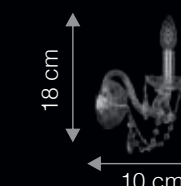

FAMILY OF LIGHT TO MATCH

WG2005

WG1008