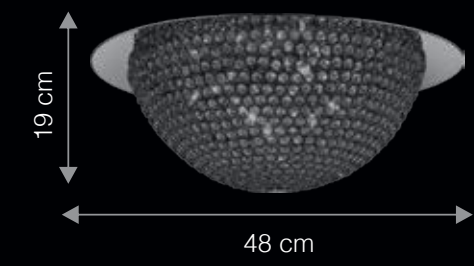

CG5004 SILVER