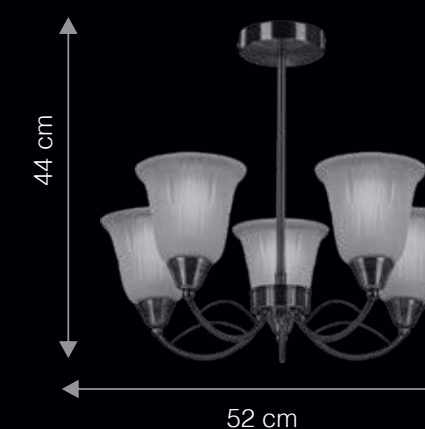

FAMILY OF LIGHT TO MATCH
EVA DAPHNE W P 2 0 0 7

W P 1 0 1 2