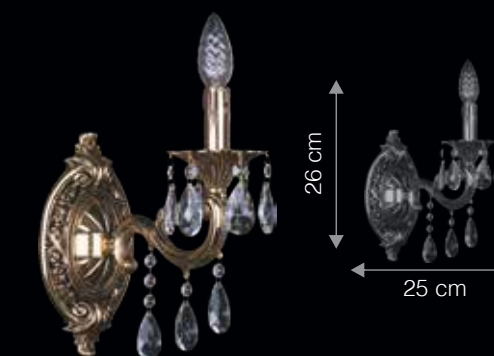

### FAMILY OF LIGHT TO MATCH

WG2003

WG1006

ITEM CODE	TYPE OF LAMP	DIMENSIONS (in cms)	NO. OF LAMPS	FITTING/CAP	RATED WATTAGE	TOTAL WATTAGE
CG16002	40W GLS CANDLE/ 4W LED FILAMENT	D98 x H120	16N	E14	16 x 40W/4W	640W/64W
WG2003	40W GLS CANDLE/ 4W LED FILAMENT	W22 x H28	2N	E14	2 x 40W/4W	80W/8W
WG1006	40W GLS CANDLE/ 4W LED FILAMENT	W25 x H26	1N	E14	1 x 40W/4W	40W/4W