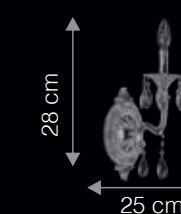

### FAMILY OF LIGHT TO MATCH

WG 2004

WG 1007

ITEM CODE	TYPE OF LAMP	DIMENSIONS (in cms)	NO. OF LAMPS	FITTING/CAP	RATED WATTAGE	TOTAL WATTAGE
CG21001	40W GLS CANDLE/ 4W LED FILAMENT LAMP	D125 x H75	21N	E14	21 x 40W/4W	840W/84W
WG2004	40W GLS CANDLE/ 4W LED FILAMENT LAMP	W22 x H28	2N	E14	2 x 40W/4W	80W/8W
WG1007	40W GLS CANDLE/ 4W LED FILAMENT LAMP	W25 x H28	1N	E14	1 x 40W/4W	40W/4W