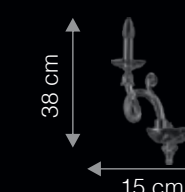

FAMILY OF LIGHT TO MATCH

WP2056

WP1055

ITEM CODE	TYPE OF LAMP	DIMENSIONS (in cms)	NO. OF LAMP	FITTING/CAP	RATED WATTAGE	TOTAL WATTAGE
CP8007	4W LED FILAMENT	D72 x H52	8N	E14	8 x 4W	32W
WP2056	4W LED FILAMENT	W43 x H38	2N	E14	2 x 4W	8W
WP1055	4W LED FILAMENT	W15 x H38	1N	E14	1 x 4W	4W