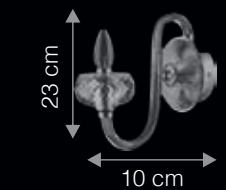

CP15001

MARGORITA

Margorita is pronounced as maa.guh.ree.tuh

The Margorita collection is crafted with flawless, premium Asfour crystals. Designed to inspire awe, these lights radiate with an unparalleled regal splendour. Pieces of art in themselves, the lights decorate the room even when not lit. A perfect mix of beauty and cutting edge technology, the Margorita collection is not just magnificent to behold, but also energy efficient.

Asfour Crystal Glass | Dimmable Optional*
Golden Finish Base | Harmonized designs

FAMILY OF LIGHT TO MATCH

WP2053

WP1052

ITEM CODE	TYPE OF LAMP	DIMENSIONS (in cms)	NO. OF LAMPS	FITTING/CAP	RATED WATTAGE	TOTAL WATTAGE
CP15001	4W LED FILAMENT	D75 x H56	15N	E14	15 x 4W	60W
WP2053	4W LED FILAMENT	W36 x H28	2N	E14	2 x 4W	8W
WP1052	4W LED FILAMENT	W10 x H23	1N	E14	1 x 4W	4W