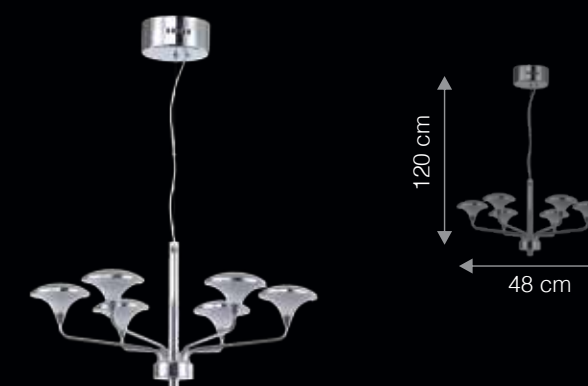

FAMILY OF LIGHT TO MATCH

CL6001

ITEM CODE	TYPE OF LAMP	DIMENSIONS (in cms)	NO. OF LAMPS	FITTING/CAP	RATED WATTAGE	TOTAL WATTAGE
CL12001	3W LED	D65 x H120	12N	BUILT-IN	12 x 3W	36W
CL6001	3W LED	D48 x H120	6N	BUILT-IN	6 x 3W	18W

*Dimmable LED driver included, use with suitable lighting rotary dimmer for dimming.

DIMENSIONS: D - DIAMETER/ DEPTH | W - WIDTH | H - HEIGHT