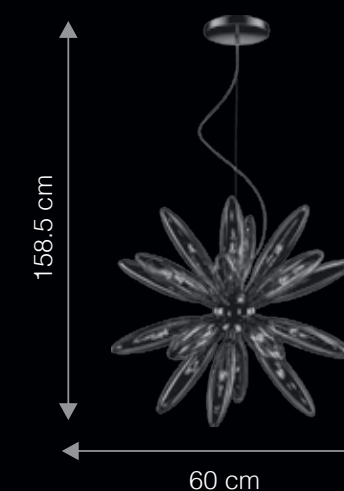

CALLIGO

Calligo is pronounced as ka:'li:.go:

Inspired from natural patterns, this TISVA chandelier is a decorative piece in its own right, bound to capture the attention of anyone who walks in. Simplistic and modern, its artistic design is complemented by technology featuring dimming controls.

Mouth Blown Glass
Cognac Electro-Plating

Dimmable*
Harmonized Design