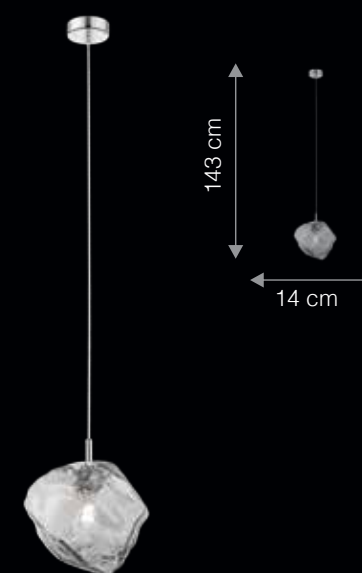

FAMILY OF LIGHT TO MATCH

SP13321

WL13322 - Smoky
WL13323 - Clear

ITEM CODE	TYPE OF LAMP	DIMENSIONS (in cms)	NO. OF LAMPS	FITTING/CAP	RATED WATTAGE	TOTAL WATTAGE
CG5332	LED / 33 W Halogen	D55 x H45	5N	G9	5 x 33W	165 W
SP13321	LED / 33 W Halogen	L17 x W14 x H143	1N	G9	1 x 33W	33 W
WL13323 / WL13322	LED / 33 W Halogen	D 19 x W 20 x H17	1N	G9	1 x 33W	33 W

Lamps not included | *An optional feature when used with dimmable LED G9 bulb and Trailing edge dimmers

DIMENSIONS: D - DIAMETER/ DEPTH | W - WIDTH | H - HEIGHT