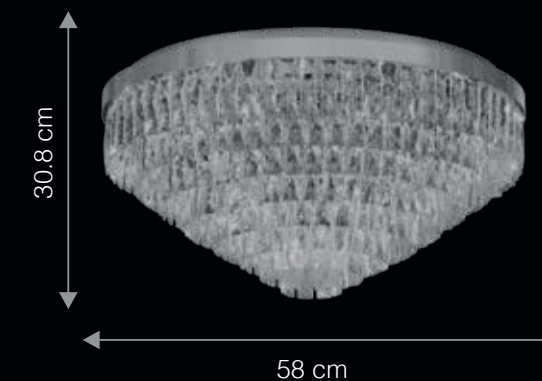

MAESTOSO

Pronounced as [ma.e'sto:zo]

Maestoso is a symphony for the eyes. Its beautiful classical design enchants all. Its dignified presence is further paired with features like dimmability and interchangeability, giving you complete control of your ambience. Come, fill your space with majestic brilliance.

Dimmable
Optional*

Harmonized
Designs

Ease of interchangeability
of Bulbs

unique pattern
on illumination