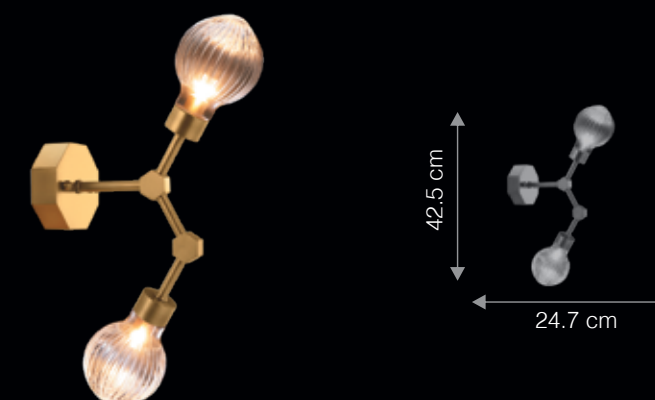

FAMILY OF LIGHT TO MATCH

WG2151

ITEM CODE	TYPE OF LAMP	DIMENSIONS (in cms)	NO. OF LAMPS	FITTING/CAP	RATED WATTAGE	TOTAL WATTAGE
CG12013	40W GLS/ 5W LED	D65 x H45	12N	G9	12 x 5W	60W
WG2151	40W GLS/ 5W LED	W24.7 x L42.5	2N	G9	2 x 5W	10W