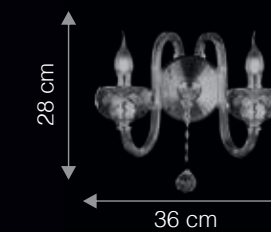

FAMILY OF LIGHT TO MATCH

WP2053