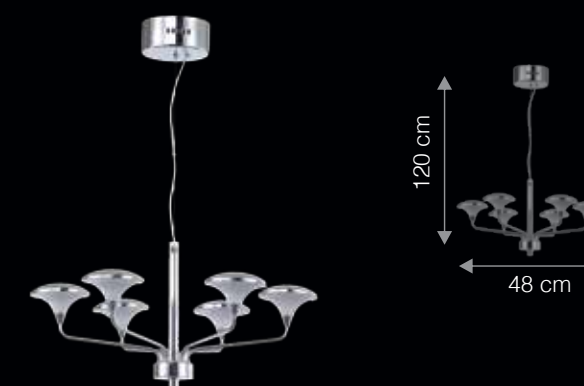

FAMILY OF LIGHT TO MATCH

CL6001

ITEM CODE	TYPE OF LAMP	DIMENSIONS (in cms)	NO. OF LAMPS	FITTING/CAP	RATED WATTAGE	TOTAL WATTAGE
CL8002	3W LED	D55 x H120	8N	BUILT-IN	8 x 3W	24W
CL6001	3W LED	D48 x H120	6N	BUILT-IN	6 x 3W	18W

*Dimmable LED driver included, use with suitable lighting rotary dimmer for dimming.

DIMENSIONS: D - DIAMETER/ DEPTH | W - WIDTH | H - HEIGHT