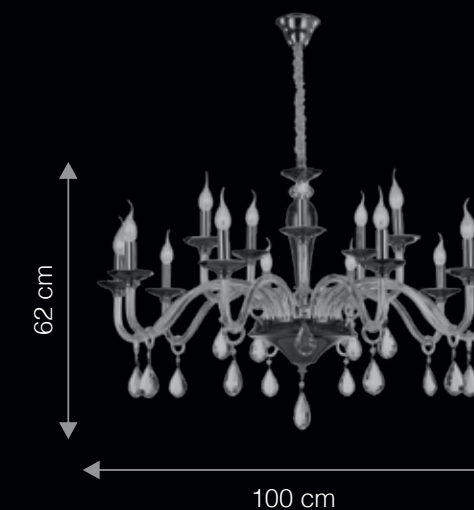

BAROQUE

Baroque is pronounced as /be'rok

The palatial golden and purple finish Crystal Chandelier draws inspiration from baroque sculptures, bringing in dynamism to spaces with prismatic radiance reflected by its alluring K9 crystals. Designed to be placed in the middle of large spaces it brings in a touch of classical opulence. The chandelier with its matching wall lights evokes a harmonized effect, to spaces.

K9 Crystal | Golden & Purple Finish | Prismatic Radiance | Dimmable Optional*