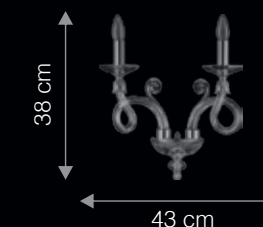

FAMILY OF LIGHT TO MATCH

WP2056

WP1055

ITEM CODE	TYPE OF LAMP	DIMENSIONS (in cms)	NO. OF LAMP	FITTING/CAP	RATED WATTAGE	TOTAL WATTAGE
CP8007	4W LED FILAMENT	D72 x H52	8N	E14	8 x 4W	32W
WP2056	4W LED FILAMENT	W43 x H38	2N	E14	2 x 4W	8W
WP1055	4W LED FILAMENT	W15 x H38	1N	E14	1 x 4W	4W