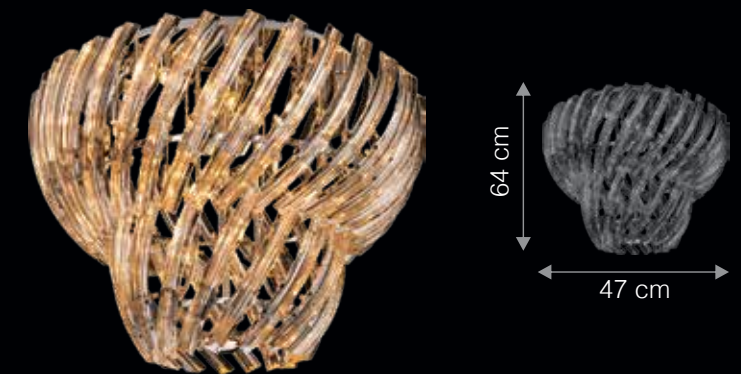

CALLIGO

Calligo is pronounced as ka:'lr:.go:

With its rich European legacy, this decorative TISVA chandelier featuring hand-crafted borosilicate glass branches makes a stunning statement. Nothing is quite as elegant as its uniformed glow that sparkles up brilliant evenings. This beautifully unique version features 24 lights and is equipped with dimmable technology.

Hand crafted | Patterned Illumination
Borosilicate Clear Glass | Dimmable*

CG 15001