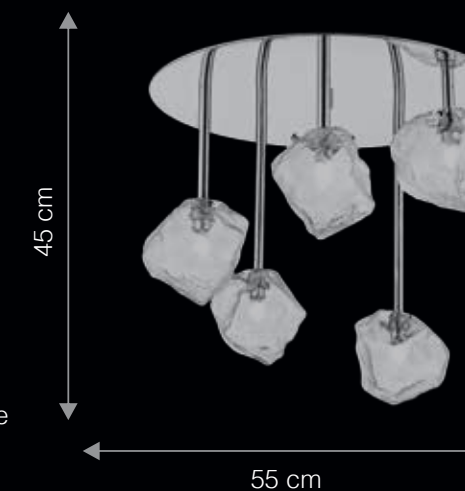

CIRRUS

Cirrus is pronounced as /'sɪrəs/

The Cirrus family is inspired by the natural brilliance of un-cut diamonds in their original forms. All the pieces are adorned with diffused uncut style glass and stainless steel, that ensure soothing light for all your needs for years to come. The range features matching chandelier, wall lights and pendant to add harmony to your interiors.

Unique Pattern on Illumination | Harmonized Design | Ease of interchangeability of lamps | Dimmable Optional*