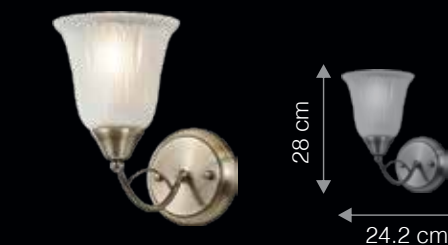

FAMILY OF LIGHT TO MATCH

EVA DAPHNE WP2007

WP1012

ITEM CODE	TYPE OF LAMP	DIMENSIONS (in cms)	NO. OF LAMPS	FITTING/CAP	RATED WATTAGE	TOTAL WATTAGE
CP3011	40W GLS / 5W LED	D52 H H44	3N	E27	3 x 40W / 5W	120W / 15W
WP2007	40W GLS / 5W LED	D38 H H29	2N	E27	2 x 40W / 5W	80W / 10W
WP1012	40W GLS / 5W LED	D24.2 H H28	1N	E27	1 x 40W / 5W	40W / 5W