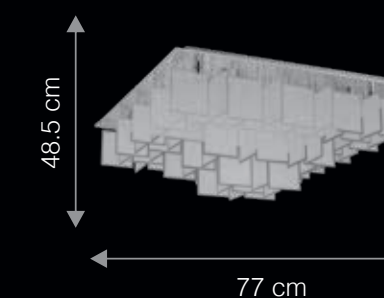

ALMACIA

Pronounced as /al-ma-tia/

Indulge your senses in an ambience crafted by textured light. The Almacía seeds exclusivity to your décor through satin glass design, low-glare illumination and brilliant abstract patterns. It comes with a dimmability option so that you can modulate light intensity as per comfort.

- Dimmable
  Optional*
- Harmonized
  Designs
- Ease of interchangeability
  of Bulbs
- Unique Pattern
  on Illumination