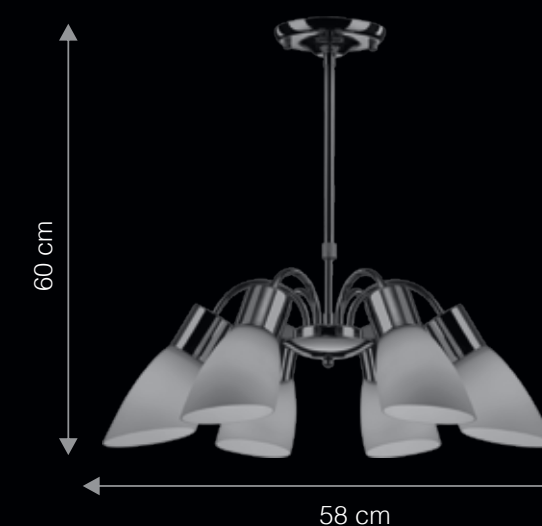

## CALLIGO

Calligo is pronounced as ka:'li:.go:

Swanky design hanging centre-piece which kindles elegance within the room.

Premium Diffused Glass | Dimmable Optional\*  
Chrome Finish

ITEM CODE	TYPE OF LAMP	DIMENSIONS (in cms)	NO. OF LAMPS	FITTING/CAP	RATED WATTAGE	TOTAL WATTAGE
CP6002	40W GLS / 5W LED	D58 x H60	6N	E27	6 x 40W / 5W	240W / 30W